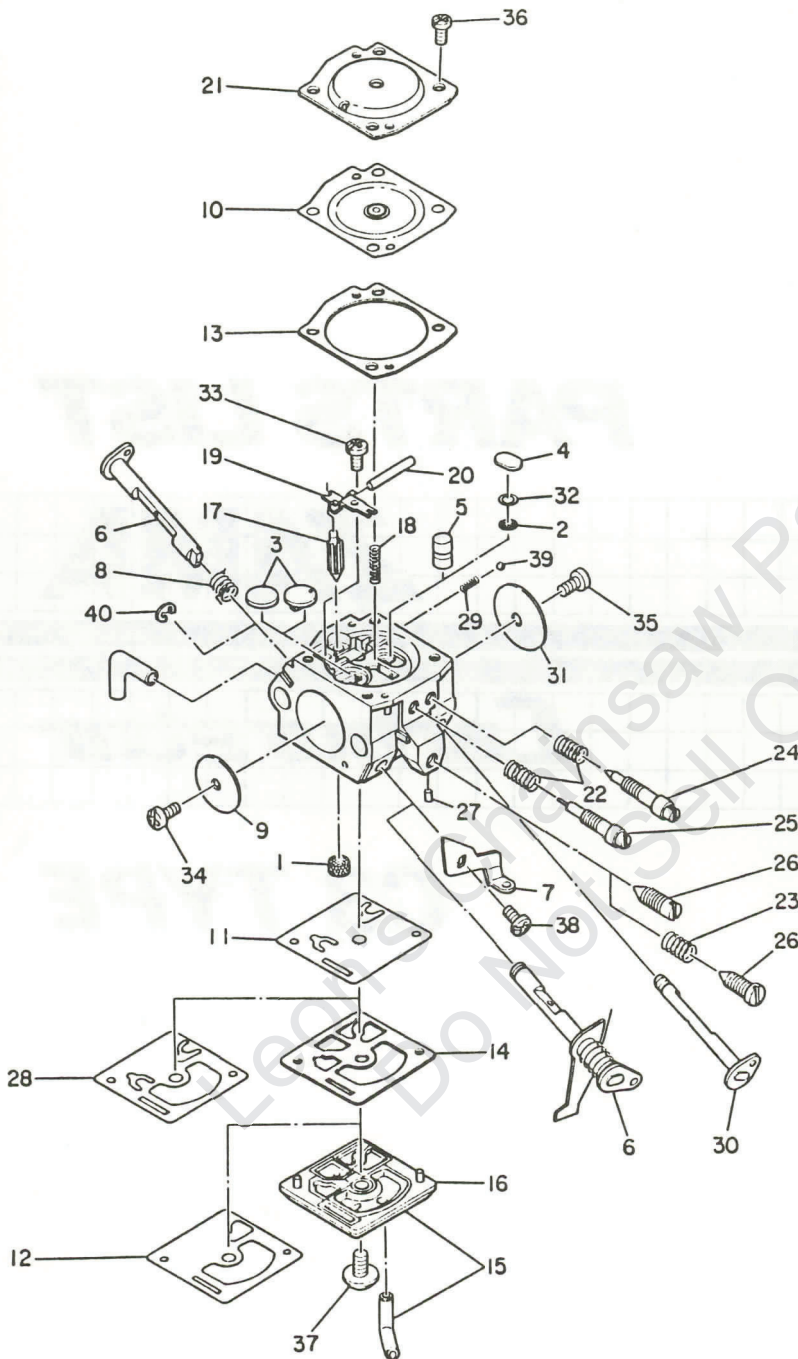

C3 TYPE

PARTS LIST

ZAMA									
Carburetor									

C3 TYPE

Leon's Chains & Repair
Do Not Sell

REF. NO	PART NAME
1	Strainer
2	Strainer
3	Strainer
4	Plug, Welch
5	Nozzle Ass'y, Check Valve
6	Nozzle Ass'y, Throttle
7	Lever, Throttle
8	Spring, Throttle Return
9	Valve, Throttle
10	Diaphragm Ass'y, Metering
11	Diaphragm, Pump
12	Diaphragm, Surge
13	Gasket, Metering Chamber
14	Gasket, Pump
15	Cover Ass'y, Pump
16	Cover, Pump
17	Valve, Inlet Needle
18	Spring, Metering Lever
19	Lever, Metering
20	Pin
21	Cover, Metering Chamber
22	Spring, Adjust Screw
23	Spring, Adjust Screw
24	Screw, Main Mixture
25	Screw, Idle Mixture
26	Screw, Throttle Adjust
27	Piece, Friction
28	Retainer, Pump Diaphragm
29	Spring, Friction
30	Shaft Ass'y, Choke
31	Valve, Choke
32	Ring, Wire
33	Screw (Pin)
34	Screw (Throttle Valve)
35	Screw (Choke Valve)
36	Screw (Metering Cover)
37	Screw (Pump Cover)
38	Screw (Throttle Lever)
39	Ball, Steel
40	E-Ring (Throttle shaft)