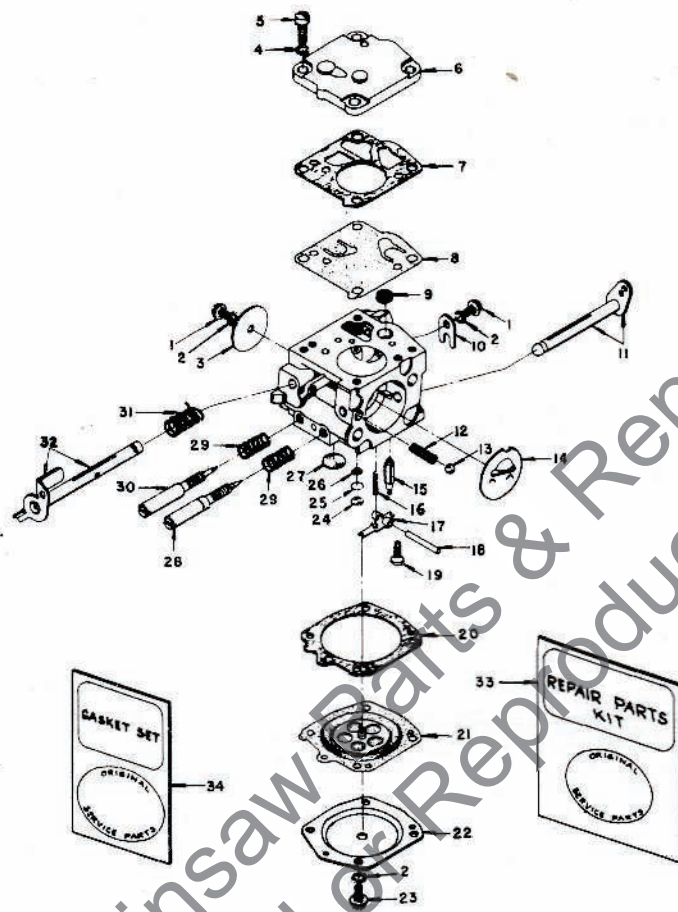

CARBURETOR PARTS

Homelite Chain Saw

Assembly Number
A-63448

TILLOTSON MODEL HS-26A

No.	Part No.	Description	Qty.	No.	Part No.	Description	Qty.
1	* 80264	SCREW - rd., 4-40 x 3/16	2	18	* 58977	PIN - control lever	1
2	83008-1	WASHER - lock, #4	6	19	* 58992	SCREW - 4-40 x 5/16	1
3	25050	SHUTTER - throttle	1	20	58978	GASKET - diaphragm	1
4	83024	WASHER - lock, #6	1	21	* 58988	DIAPHRAGM - main	1
5	80275	SCREW - fil., 6-32 x 3/8	4	22	58979	COVER - diaphragm	1
6	58975	COVER - pump	1	23	80591	SCREW - rd., 4-40 x 1/4	4
7	58981	GASKET - fuel pump	1	24	* 58994	PLUG - expansion	1
8	* 58980-R	DIAPHRAGM - fuel pump	1	25	57819	RING - retaining	1
9	* 58974	SCREEN	1	26	59500	SCREEN - channel	1
10	58982	CLIP - throttle shaft	1	27	* 58991	PLUG - expansion	1
11	58990	SHAFT & LEVER - choke	1	28	* 63676	NEEDLE - main adjusting	1
12	73264	SPRING - choke friction	1	29	* 73075	SPRING - needle	2
13	25527	BALL - choke friction	1	30	* 63677	NEEDLE - idle adjusting	1
14	58984	SHUTTER - choke	1	31	* 59460	SPRING - throttle return	1
15	* 59717	NEEDLE - inlet	1	32	A-63345	SHAFT & LEVER - throttle	1
16	* 55759	SPRING - inlet	1	33	63679	REPAIR KIT	1
17	* 59716	LEVER - inlet	1	34	* 58971	GASKET SET	1

* Included in Repair Kit.

HOMELITE

A Textron DIVISION

PORT CHESTER, NEW YORK