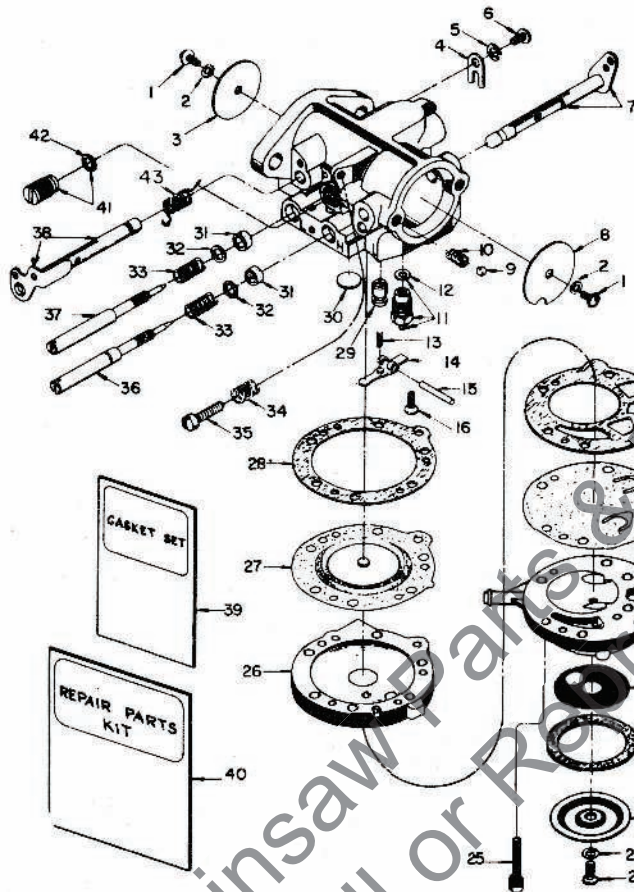

CARBURETOR PARTS

Homelite Chain Saw

A-67130

HL-273 A

USED ON:
 Super 2000
 2100
 2100 S
 3100 G
 Super 2100 Auto.

No.	Description	Part No.	Qty.	No.	Description	Part No.	Qty.
1	SCREW-rd. hd., 4-40 x 1/4	† 80591	2	23	GASKET-strainer cover screw	28098	1
2	WASHER-lock	† 84008-1	2	24	SCREW-pump cover	† 58525	1
3	SHUTTER-throttle	67478	1	25	SCREW-body w/lockwasher	55316	6
4	CLIP-throttle shaft	73086	1	26	COVER-main diaphragm	A-58533	1
5	WASHER-lock, #8	83000	1	27	DIAPHRAGM-main control	† 57829	1
6	SCREW-flat hd., 8-32 x 5/16	73088	1	28	GASKET-cover diaphragm	57824	1
7	SHAFT & LEVER-choke	A-64627	1	29	NOZZLE-main	A-67479	1
8	SHUTTER-choke	64625	1	30	PLUG-expansion	† 30818	1
9	BALL-check, 5/32 diameter	25527	2	31	PACKING-adjusting screw	75733	2
10	SPRING-choke friction	73264	1	32	WASHER-adjusting screw	75735	2
11	NEEDLE & SEAT	A-64628	1	33	SPRING-adjusting needle	† 73075	2
12	GASKET-inlet seat	55344	1	34	SPRING-throttle stop	† 28064	1
13	SPRING-control lever	† 65603	1	35	SCREW-idle stop	† 71509	1
14	LEVER-inlet control	† 53747	1	36	NEEDLE-adjusting (main mixture)	67477	1
15	PIN-fulcrum	† 64622	1	37	VALVE-needle (idle mixture)	58680	1
16	SCREW-fulcrum pin retaining	† 58992	1	38	SHAFT & LEVER-throttle	A-67480	1
17	GASKET-pump diaphragm	58529	1	39	GASKET & PACKING SET	† 68657	1
18	DIAPHRAGM-fuel pump	† 57729	1	40	REPAIR PARTS KIT	68663	1
19	BODY-fuel pump	59265	1	41	VALVE-governor	A-65891	1
20	SCREEN-fuel inlet	† 58527	1	42	GASKET	74060	1
21	GASKET-pump strainer	55751	1	43	SPRING-throttle return	† 64624	1
22	COVER-strainer	58526	1		GASKET & DIAPHRAGM	63590	1

† Included in Repair Kit