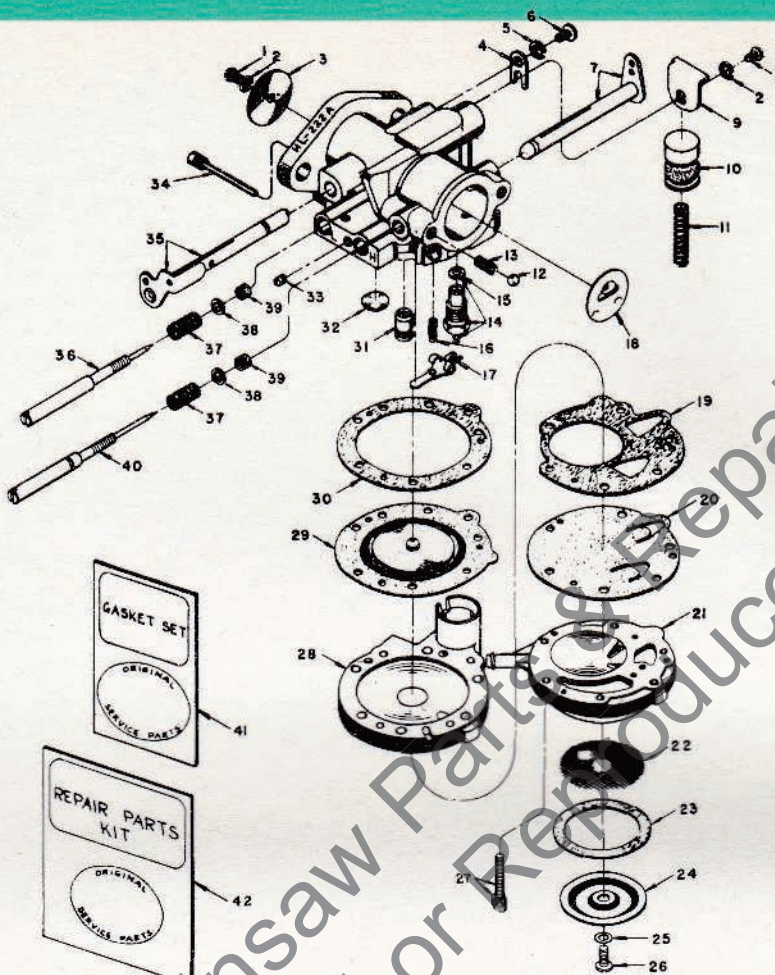

CARBURETOR PARTS

Homelite Chain Saw

Assembly Number
A-63585

TILLOTSON MODEL HL-222A

No.	Part No.	Description	Qty.	No.	Part No.	Description	Qty.
1	80591	SCREW - rd., 4-40 x 1/4	1	22	* 58527	SCREEN - fuel	1
2	83008-1	WASHER - lock, #4	2	23	55751	GASKET	1
3	77430	SHUTTER - throttle	1	24	58526	COVER - strainer	1
4	73036	CLIP - throttle shaft	1	25	28098	GASKET - cover	1
5	83000	WASHER - lock, #8	1	26	* 58525	SCREW - cover	1
6	73088	SCREW - flat, 8-32 x 5/16	1	27	55316	SCREW - fil., 6-32 x 13/16 w/lockwasher	6
7	63699	SHAFT & LEVER - choke	1	28	63692	COVER - diaphragm	1
8	80006-1	SCREW - rd., 4-36 x 1/4	1	29	* 57829	DIAPHRAGM	1
9	63693	CAM - accelerating pump	1	30	57824	GASKET - diaphragm	1
10	* A-63696	PUMP - accelerating	1	31	63699	VALVE - check	1
11	* 63694	SPRING - pump	1	32	* 30818	PLUG - expansion	1
12	25527	BALL	1	33	73067	PLUG - channel	1
13	73264	SPRING - choke friction	1	34	A-55762	PIN - inlet lever	1
14	* A-63695	NEEDLE & SEAT - inlet Includes	1	35	63697	SHAFT & LEVER - throttle	1
15	* 55344	GASKET	1	36	* 58680	NEEDLE - idle adjusting	1
16	* 77426	SPRING - tension	1	37	* 73075	SPRING - adjusting needle	2
17	* 63691	LEVER - inlet control	1	38	75735	WASHER - adjusting needle	2
18	77427	SHUTTER - choke	1	39	75733	PACKING - adjusting needle	2
19	58529	GASKET - fuel pump	1	40	* 58536	NEEDLE - main adjusting	1
20	* 57729	DIAPHRAGM - fuel pump	1	41	* 63880	GASKET SET	1
21	59265	BODY - fuel pump	1	42	63789	REPAIR PARTS KIT	1

* Included in REPAIR PARTS KIT.

HOMELITE