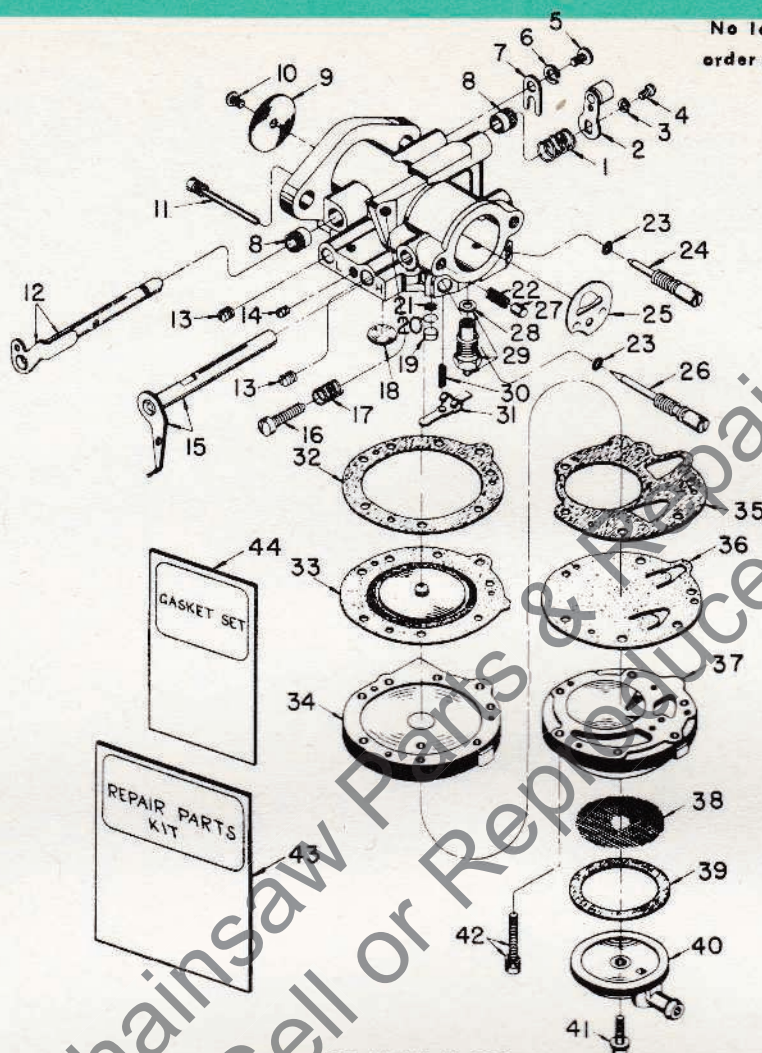

CARBURETOR PARTS

Homelite Chain Saw

Assembly Number

A-57798-A

No longer available—
order assembly no. A-58102 (HL-117-C)

TILLOTSON MODEL HL-117A & B

Index No.	Part No.	Description	No. Required
	A-57798 or A-57798-A	CARBURETOR—Complete Includes:	
1	*56175	SPRING	1
2	A-75528-1	LEVER—throttle, w/roller	1
3	*83008	WASHER—lock, #4	1
4	*71521	SCREW—round hd., 4-36 x 1/4"	1
5	73088	SCREW—flat hd., 8-32 x 5/16"	1
6	83000	WASHER—lock, #8	1
7	73086	CLIP—throttle	1
8	72812	BUSHING	2
9	75532	SHUTTER—throttle	1
10	*80465	SCREW—round hd., 6-32 x 1/4"	1
11	*A-55762	PIN—fulcrum	1
12	A-75624	THROTTLE SHAFT AND LEVER	1
13	71505	SCREW—headless plug, 10-32	2
14	73067	SCREW—headless plug, 8-32	1
15	A-75740	CHOKE SHAFT AND LEVER	1
16	71509	SCREW—fil. hd., 8-32 x 3/16"	1
17	28064	SPRING	1
18	*30818	PLUG—Welch, 3/8" dia.	1
19	*57820	PLUG—Channel	1
20	57819	RING—retaining	1
21	57818	SCREEN	1
22	73264	SPRING	1
23	55764	O-ring	2

Index No.	Part No.	Description	No. Required
24	*57833	SCREW—main adjustment	1
25	57827	SHUTTER—choke	1
26	*A-75530	SCREW—idle adjustment	1
27	71494	PLUNGER	1
28	55344	GASKET	1
29	*A-57728	INLET NEEDLE AND SEAT	1
30	*55759	SPRING—inlet control lever	1
31	*55747	LEVER—inlet control	1
32	57824	GASKET—diaphragm cover	1
33	*57829	DIAPHRAGM—main	1
34	57830	COVER—diaphragm (includes Plug 55763)	1
	55763	PLUG—Channel (not shown)	1
35	55881	GASKET—fuel pump	1
36	*58388	DIAPHRAGM—fuel pump	1
37	55748	BODY—fuel pump	1
38	*55752	SCREEN—strainer	1
39	55751	GASKET—strainer	1
40	55750	COVER—strainer	1
41	*55756	SCREW—strainer cover retaining	1
42	55316	SCREW—fil. hd., 6-32 x 1 1/8", w/lockwasher	6
43	57843	REPAIR PARTS KIT	
44	*57842	GASKET SET	

* Part of Repair Parts Kit 57843

Part No. 23590
Revised 4-63 JM
Printed in U.S.A.

HOMELITE
PORT CHESTER, N. Y., U. S. A.

A **Textron** DIVISION