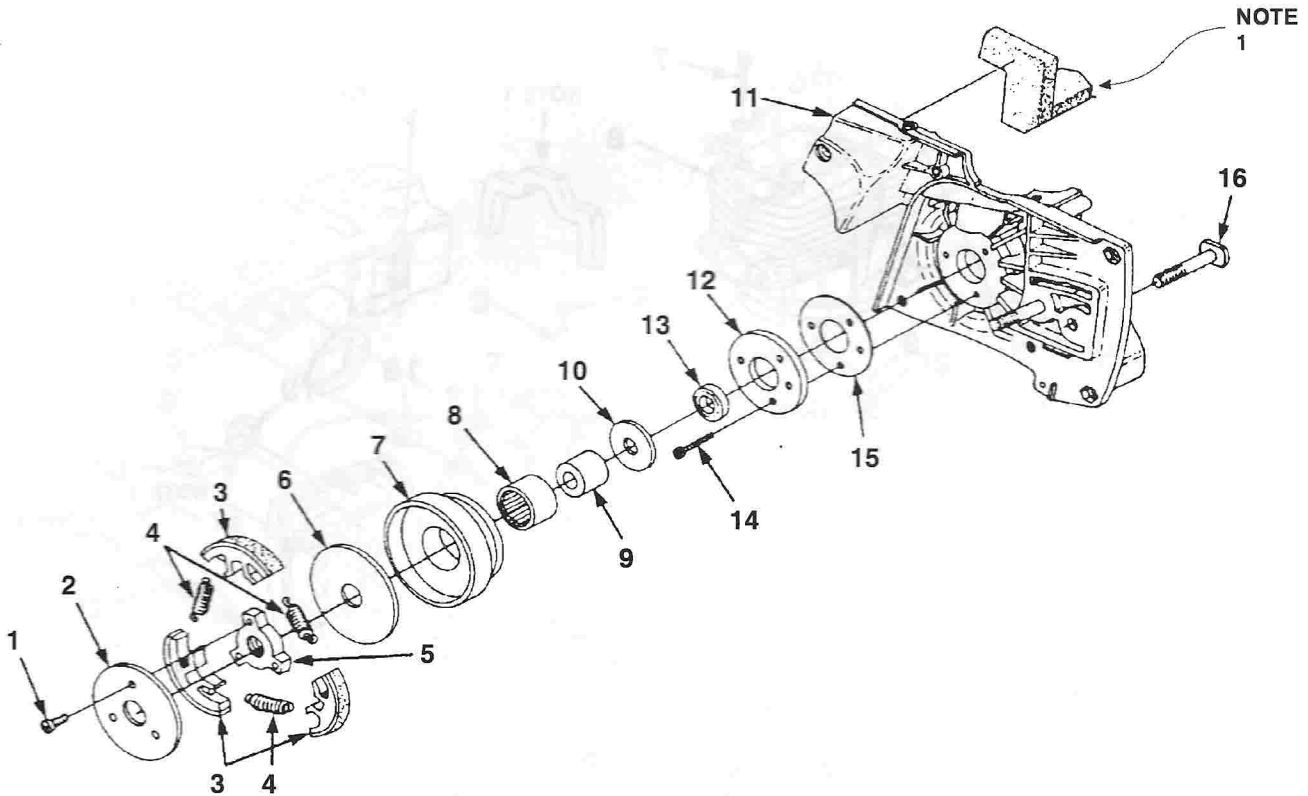

P/N 19848

STARTER - IGNITION

TORQUE SPECIFICATIONS			
ITEM NO.	In/Lbs	Nm	REQUIRED LOCKTITE
5	8 - 12	9 - 1.4	
9	30 - 40	3.4 - 4.5	
14	50 - 60	5.6 - 6.8	262 Red
18	30 - 40	3.4 - 4.5	
25	40 - 50	4.5 - 5.6	

N	PN	D	Q
1	•A02292 A	STARTER COMPLETE	1
2	A69962 B	GRIP- w/Insert	1
3	A98067	SPRING & RETAINER	1
4	84025	WASHER- Flat (#8)	3
5	82528	SCREW- Thread Form. (6 X 3/8")	2
6	A97990 C	PULLEY & ROPE	1
7	A00518	ROPE	1
8	02505	SPRING- Grip	1
9	82409	SCREW- Plastite (10-14 X 5/8")	1
10	58763	WASHER- Retaining	1
11	97992 A	BUSHING- Starter Post	1
12	•A01827	MODULE ASSY.	1
13	A33055	TERMINAL- Spark Plug	1
14	82562	SCREW- Hex Hd. (10-24 X 7/8")	2
15	A98583 1D	LEAD- Ground w/Grommet	1
16	95479 A	WASHER- Flat	1
17	81255	NUT- Lock Hex (3/8-24)	1
18	80582	SCREW- Mach. (8-32 X 5/8")	2
19	02133	SCROLL- Air Guide	1
20	•A02085 B	ROTOR	1
21	A03610	STARTER PAWL KIT	1
22	75078	KEY- Woodruff	1
23	98217 S	SPARK PLUG (RCJ6Y)	1
24	84003	WASHER- Flat (#10)	4
25	82562	SCREW- Pan Hd. (10-24 X 5/8")	4
26	81282	NUT-Hex Flange (5/16-18)	2
27	82575	SCREW-Taptite (8-32 X 5/8")	2
28	A08180	COVER-Clutch	1
29	A03879 A	GEAR KIT	1

CLUTCH - CRANKCASE

TORQUE SPECIFICATIONS			
ITEM NO.	In/Lbs	Nm	REQUIRED LOCKTITE
1	30-40	3.4-4.5	262 Red
14	40-50	4.5-5.6	262 Red

N	PN	D	Q
1	88041	SCREW- Hex Sems (8-32 X 3/4")	3
2	93628	CLUTCH COVER	1
3	A 93632 B	CLUTCH SHOE	3
4	93638 A	CLUTCH SPRING	3
5	93639	CLUTCH SPIDER	1
6	93650	WASHER- Thrust	1
7	A 49543	PULLEY & DRUM	1
8	46071	NEEDLE BEARING	1
9	46070	RACE- Inner	1
10	46135	WASHER- Thrust	1
11	A 08391	CRANKCASE ASSY. (COMPLETE)	1
12	A 49537 A	RETAINING- Bearing	1
13	12306	SEAL	1
14	82293	SCREW- Socket Cap (10-24 X 5/8")	3
15	00191 D	GASKET	1
16	82595	WHEEL ARM BOLT (5-16-18 X 2.5")	2
	81208	NUT- Hex Lock (10-24) (Not shown)	4
	12689 A	RETAINER- Nut (Not shown)	2
	58308 B	SEAL- Shaft (Not Shown)	1