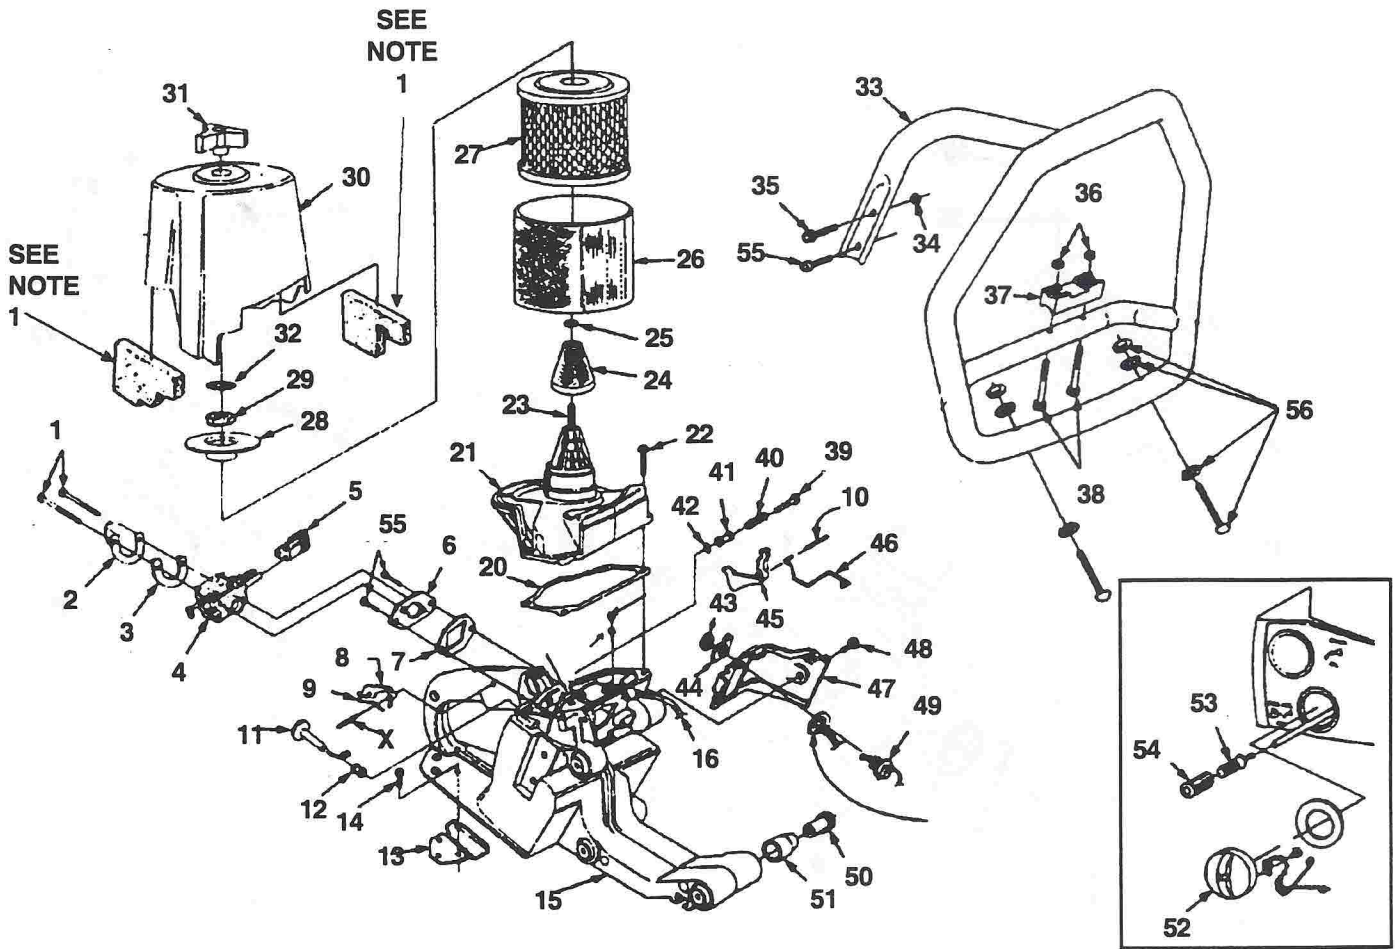

NO.	PART NO.	DESCRIPTION	Qty.	NO.	PART NO.	DESCRIPTION	Qty.
1	82527	Screw-Socket Hd.	2	30	• A 49514 A	Filter Cover	1
2	49673	Shield-Carburetor	1	31	06365	Knob	1
3	49671	Gasket-Carburetor Shield	1	32	46072	Retaining Ring	1
4	A 49510 A	Carburetor-(Walbor WJ-24A)	1	33	A 49595 1	Handle Bar	1
5	97295	Grommet	1	34	81208	Nut-Hex Lock (10-24)	2
6	97290 2A	Adaptor-Carburetor	1	35	82555 1	Screw-Truss Hd. (10-24 X 3/4")	1
7	97291	Gasket-Carburetor	1	36	96212	Nut-Locking (1/4-28")	2
8	93385 A	Lock-Trigger	1	37	49622 2	Bracket-Handle Bar	1
9	97265	Spring-Flat	1	38	82532	Screw-Mach. Oval Hd. (1/4-20 X 1/2")	2
10	68548	Pin-Trigger	1	39	95671	Pin-Throttle Lock	1
11	97292 1	Rod-Choke	1	40	95020	Spring-Compression	1
12	64862	Grommet	1	41	95989	Bushing	1
13	A 49640	Plate-Wear	1	42	58409	Ring-Retaining	1
14	88041	Screw-Sems Hex Hd. (8-32 X 3/8")	3	43	72084 A1	Nut-Hex	1
15	A 49770	Housing-Engine	1	44	12793 A	Indicating Plate	1
16	93157 23	Rubber Tubing (5 3/4") (Pulse Line)	1	45	93842	Throttle Trigger	1
17	93112 37	Tubing-Rubber (9") (Fuel Line)	1	46	97294 A	Throttle Rod	1
18	96841	Valve-Check	1	47	97306	Switch Cover	1
19	93410	Filter	1	48	80560	Screw-Pan Washer (8-23 X 1/2")	1
20	97298	Gasket-Carb. Chamber	1	49	A 57650 A	Toggle Switch	1
21	49509 A	Cover-Carb. Chamber	1	50	97305 1A	Vibration Isolator	6
22	80582	Screw-Pan Hd. (8-32 X 5/8")	4	51	97262	Flanged Sleeve	6
23	49511 A	Bolt	1	52	A 03131	Fuel Cap	1
24	49555	Filter-Air	1	53	• A 97700	Fuel Filter	1
25	94150	"O" Ring	2	54	59253 1A	Filter Element	1
26	49513	Felt Prefilter	1	55	96620	Screw-Truss Torx (T25)	2
27	49512	Element-Air Filter	1	56	A 03633	Wear Pad Kit	1
28	49898 1	Air Filter Element Cover	1				
29	81162	Nut-Hex (5/16-18)	1				

NOTE 1: A 03611 Foam Kit
•ASSEMBLIES