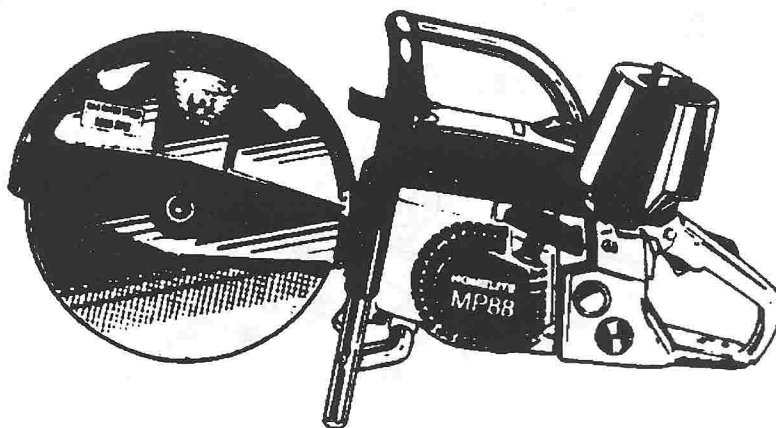

## PARTS LIST

**MP88**  
**UT05051**  
**UT05051 A**  
**UT05051 B**

NO.	PART NO.	DESCRIPTION	Qty.
1	81089 2	Nut-(3/8- 16 X 5/16")	2
2	47869 5	Drivecase Cover	1
3	93367	Pin-Isolator	6
4	97264	Gasket-Intake Adaptor	1
5	02822	Adaptor-Intake	1
6	97263 B	Boot	1
7	97338 1A	Baffle-Cylinder	1
8	82246	Screw-Mach. Hex (10-24 X 1")	4
9	• A 98583 1D	Ground Lead	1
10	58318	Grommet	1
11	A 02121	Cylinder Cover	1
12	93397 A	Screw-Cylinder Cover	3
13	82475	Screw-Pan Hd. (#10)	2
14	49533	Shield-Heat	1
15	84003	Washer-Flat (#10)	2
16	81256	Nut-Locking (10-24)	2
17	• A 02128	Housing-Starter	1
18	82409	Screw-Thd. Form (#10 x 5/8")	1
19	58763	Washer-Retaining	1
20	A 97990 C	Cup & Pulley	1
21	82215	Screw-Plastite (6 X 3/8")	2
22	84025	Washer-Flat (#8)	2
23	A 00518	Starter Rope	1
24	A 98067	Retainer & Spring	1
25	A 69962 B	Starter Grip	1