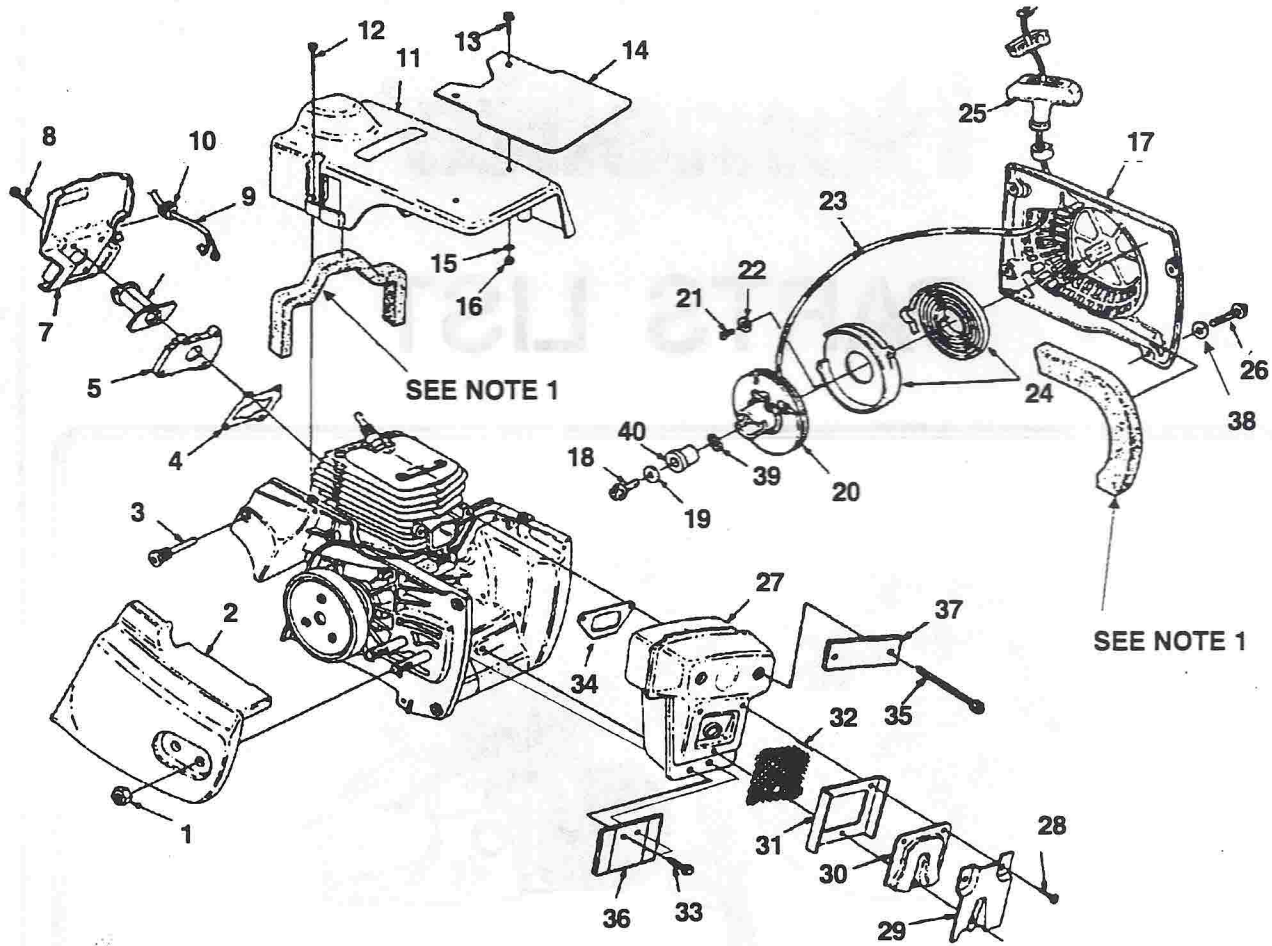

## PARTS LIST

**MP88**  
**UT05051**  
**UT05051 A**  
**UT05051 B**

NO.	PART NO.	DESCRIPTION	Qty.
1	81089 2	Nut-(3/8- 16 X 5/16")	2
2	47869 5	Drivecase Cover	1
3	93367	Pin-Isolator	6
4	97264	Gasket-Intake Adaptor	1
5	02822	Adaptor-Intake	1
6	97263 B	Boot	1
7	97338 1A	Baffle-Cylinder	1
8	82246	Screw-Mach. Hex (10-24 X 1")	4
9	• A 98583 1D	Ground Lead	1
10	58318	Grommet	1
11	A 02121	Cylinder Cover	1
12	93397 A	Screw-Cylinder Cover	3
13	82475	Screw-Pan Hd. (#10)	2
14	49533	Shield-Heat	1
15	84003	Washer-Flat (#10)	2
16	81256	Nut-Locking (10-24)	2
17	• A 02128	Housing-Starter	1
18	82409	Screw-Thd. Form (#10 x 5/8")	1
19	58763	Washer-Retaining	1
20	A 97990 C	Cup & Pulley	1
21	82215	Screw-Plastite (6 X 3/8")	2
22	84025	Washer-Flat (#8)	2
23	A 00518	Starter Rope	1
24	A 98067	Retainer & Spring	1
25	A 69962 B	Starter Grip	1