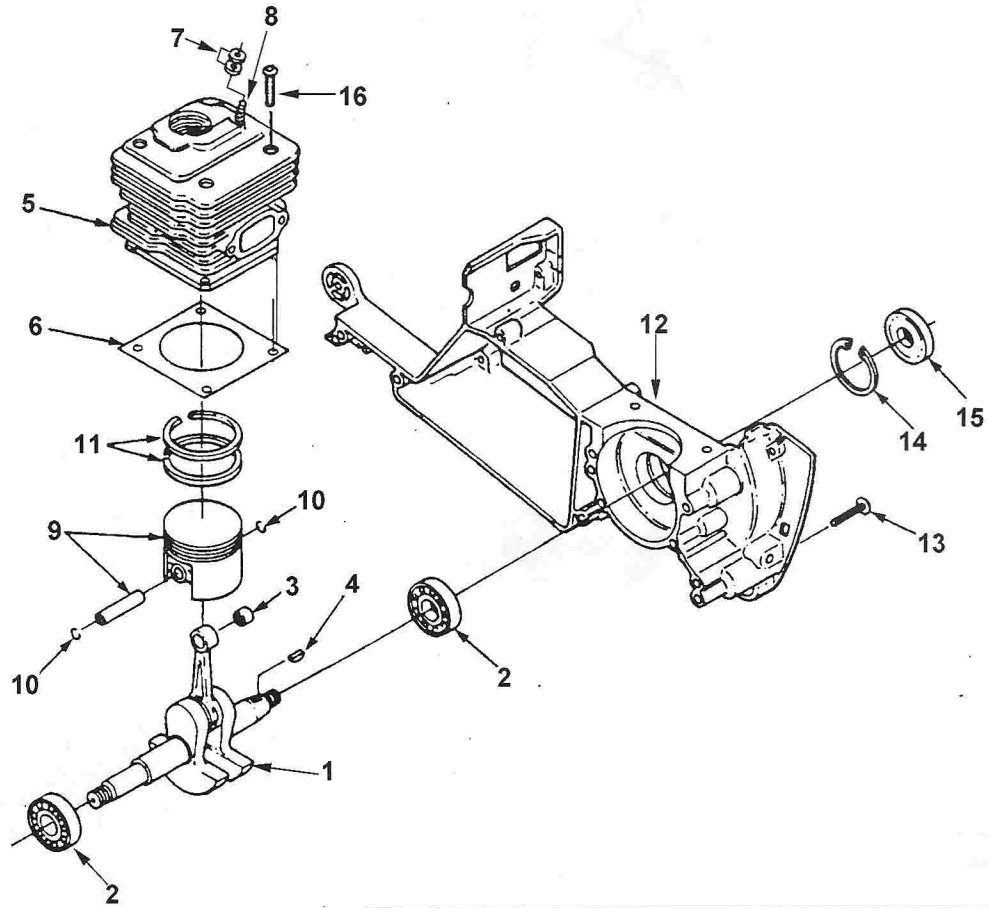

Quantity  
Quantité  
Aantal  
Menge  
Quantità  
Cantidad  
Quantidade

N	PN	D	Q
1	• A 03884 A	STARTER (Complete)	1
2	A 69962 B	GRIP- Starter (w/insert)	1
3	A 97908	SPRING & CONTAINER	1
4	• A 03882	PULLEY ASSEMBLY	1
5	01274	WASHER-Thrust	1
6	98332 A	PAWL- Starter	1
7	03750 B	CLIP-Retainer	1
8	97500	ROPE- Starter (45")	1
9	81124 A	NUT- Jam (3/8 - 24)	1
10	83102	WASHER-Lock (3/8")	1
11	02152 A	ROTOR	1
12	82556 1	SCREW-Truss Hd. (10-24 x 1 1/4")	1
13	82555 1	SCREW (10-24 x 3/4")	3
14	• A 03748 A	IGNITION MODULE (Sems/Walbro)	1
15	A 02597	SPARK PLUG BOOT KIT	1
16	93561 S	SPARK PLUG (CJ6Y)	1
	98217 S	SPARK PLUG (RCJ6Y) (Resistor)	1
17	82575	SCREW-Pan Hd (8-32 x 5/8")	2
18	A 03556	GROUND WIRE	1
19	A 02284	IGNITION GROUND WIRE	1
20	01802	SWITCH	1

# ENGINE INTERNAL

TORQUE SPECS			
ITEM NO	In/Lbs	Nm	REQUIRED LOCKTITE
13	55	6.2	RED 262
16	85	9.6	RED 262

N	PN	D	Q
1	• A 03883	CRANKSHAFT	1
2	98797 1	BEARING-Ball	2
3	02151 A	BEARING-Piston Pin	1
4	75078	KEY-Woodruff	1
5	• A 03881	CYLINDER & PISTON ASSEMBLY	1
6	01568	GASKET-Cylinder	1
7	02425	SPACER	2
8	02346	STUD-(10-24 X 1 1/4")	5
9	• A 01273	PISTON (1.890 Dia.)	1
10	02161	RING-Retaining	2
11	02162	RING-Piston	2
12	• A 02272 B	CRANKCASE	1
13	82556 1	SCREW-Truss Hd. (10-24 X 1 1/4")	9
14	28922 1	RETAINER-Bearing	1
15	98197 A	SEAL-Main	2
16	82580	SCREW-Pan Hd (12-24 x 3/4")	4