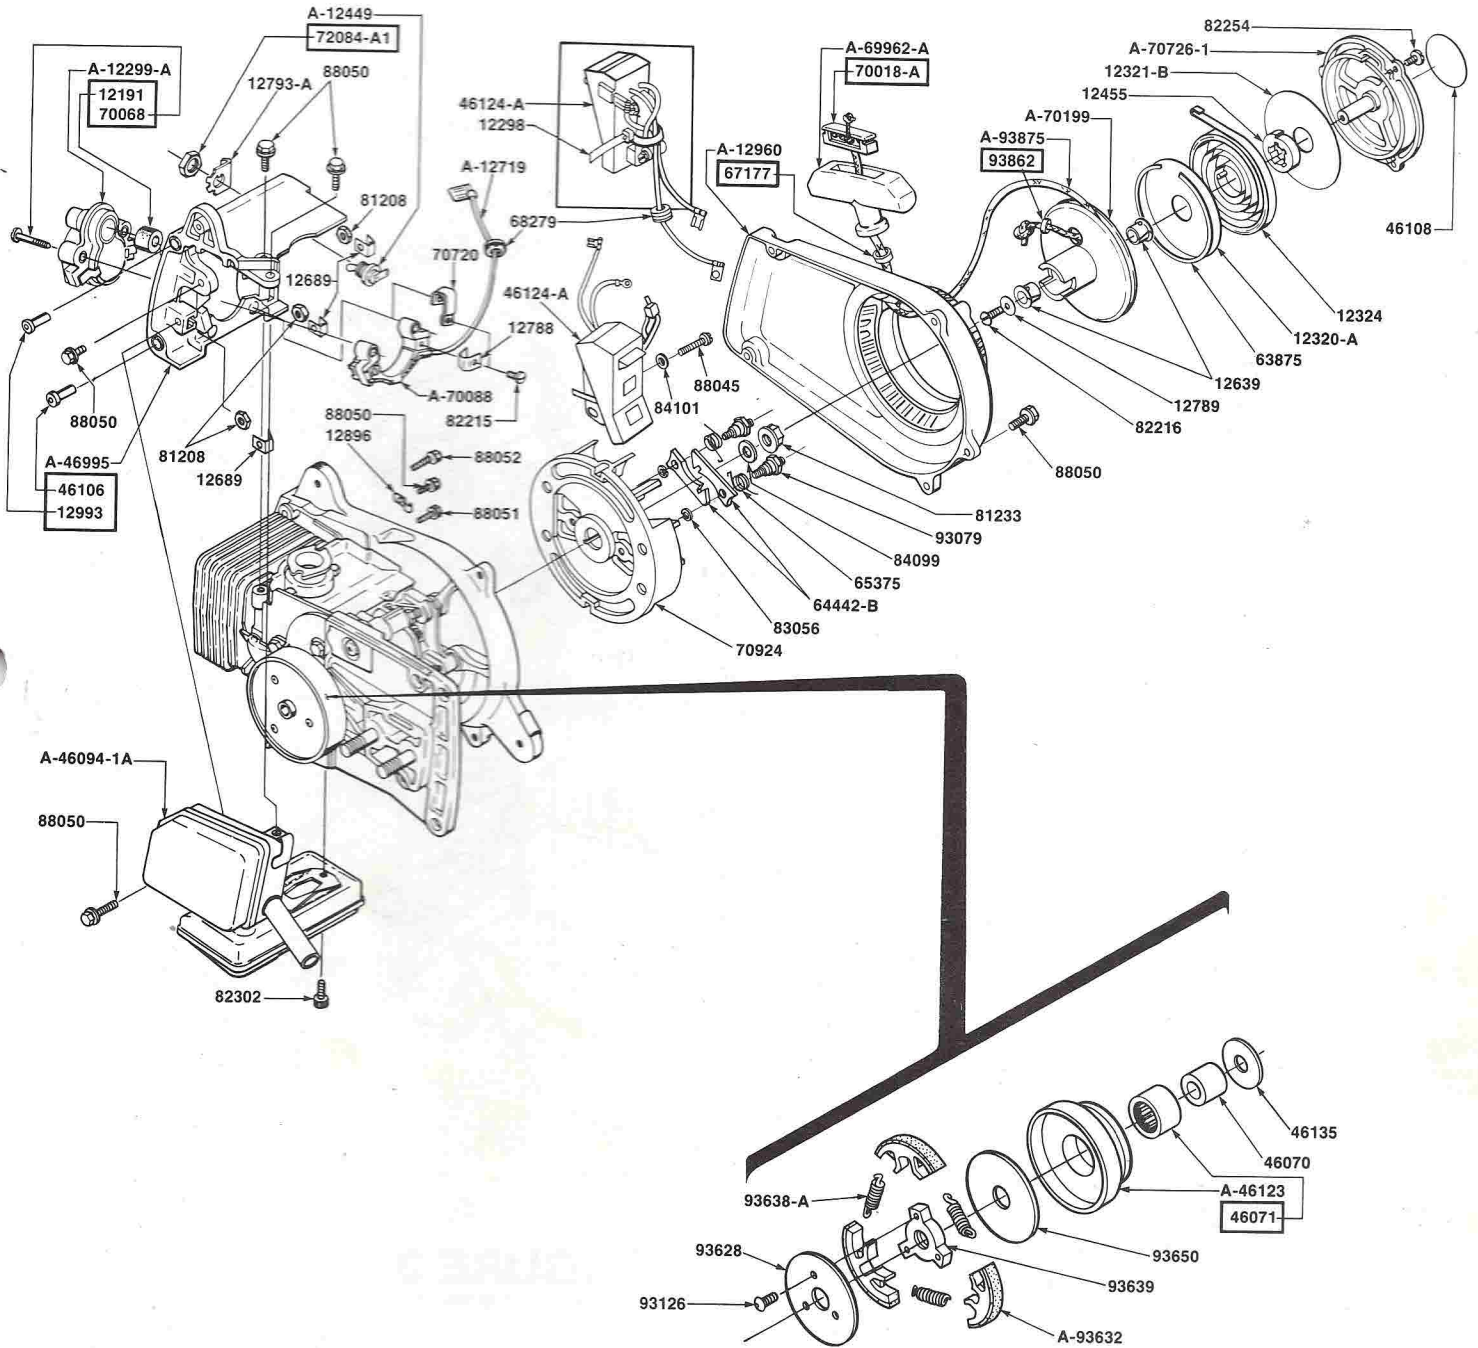

PART NO. 17304
PRINTED IN U.S.A.
PRICE 35¢

ILLUSTRATED PARTS LIST

DM 50
DM 50-1

HOMELITE®
MULTI-PURPOSE
SAW

HOMELITE **TEXTRON**

Homelite Division of Textron Inc.

DM 50 AND DM 50-1 MULTI-PURPOSE SAW FIGURE 1

DM 50 AND DM 50-1 MULTI-PURPOSE SAW FIGURE 2

ALWAYS GIVE FULL MODEL AND SERIAL NUMBER WHEN ORDERING PARTS