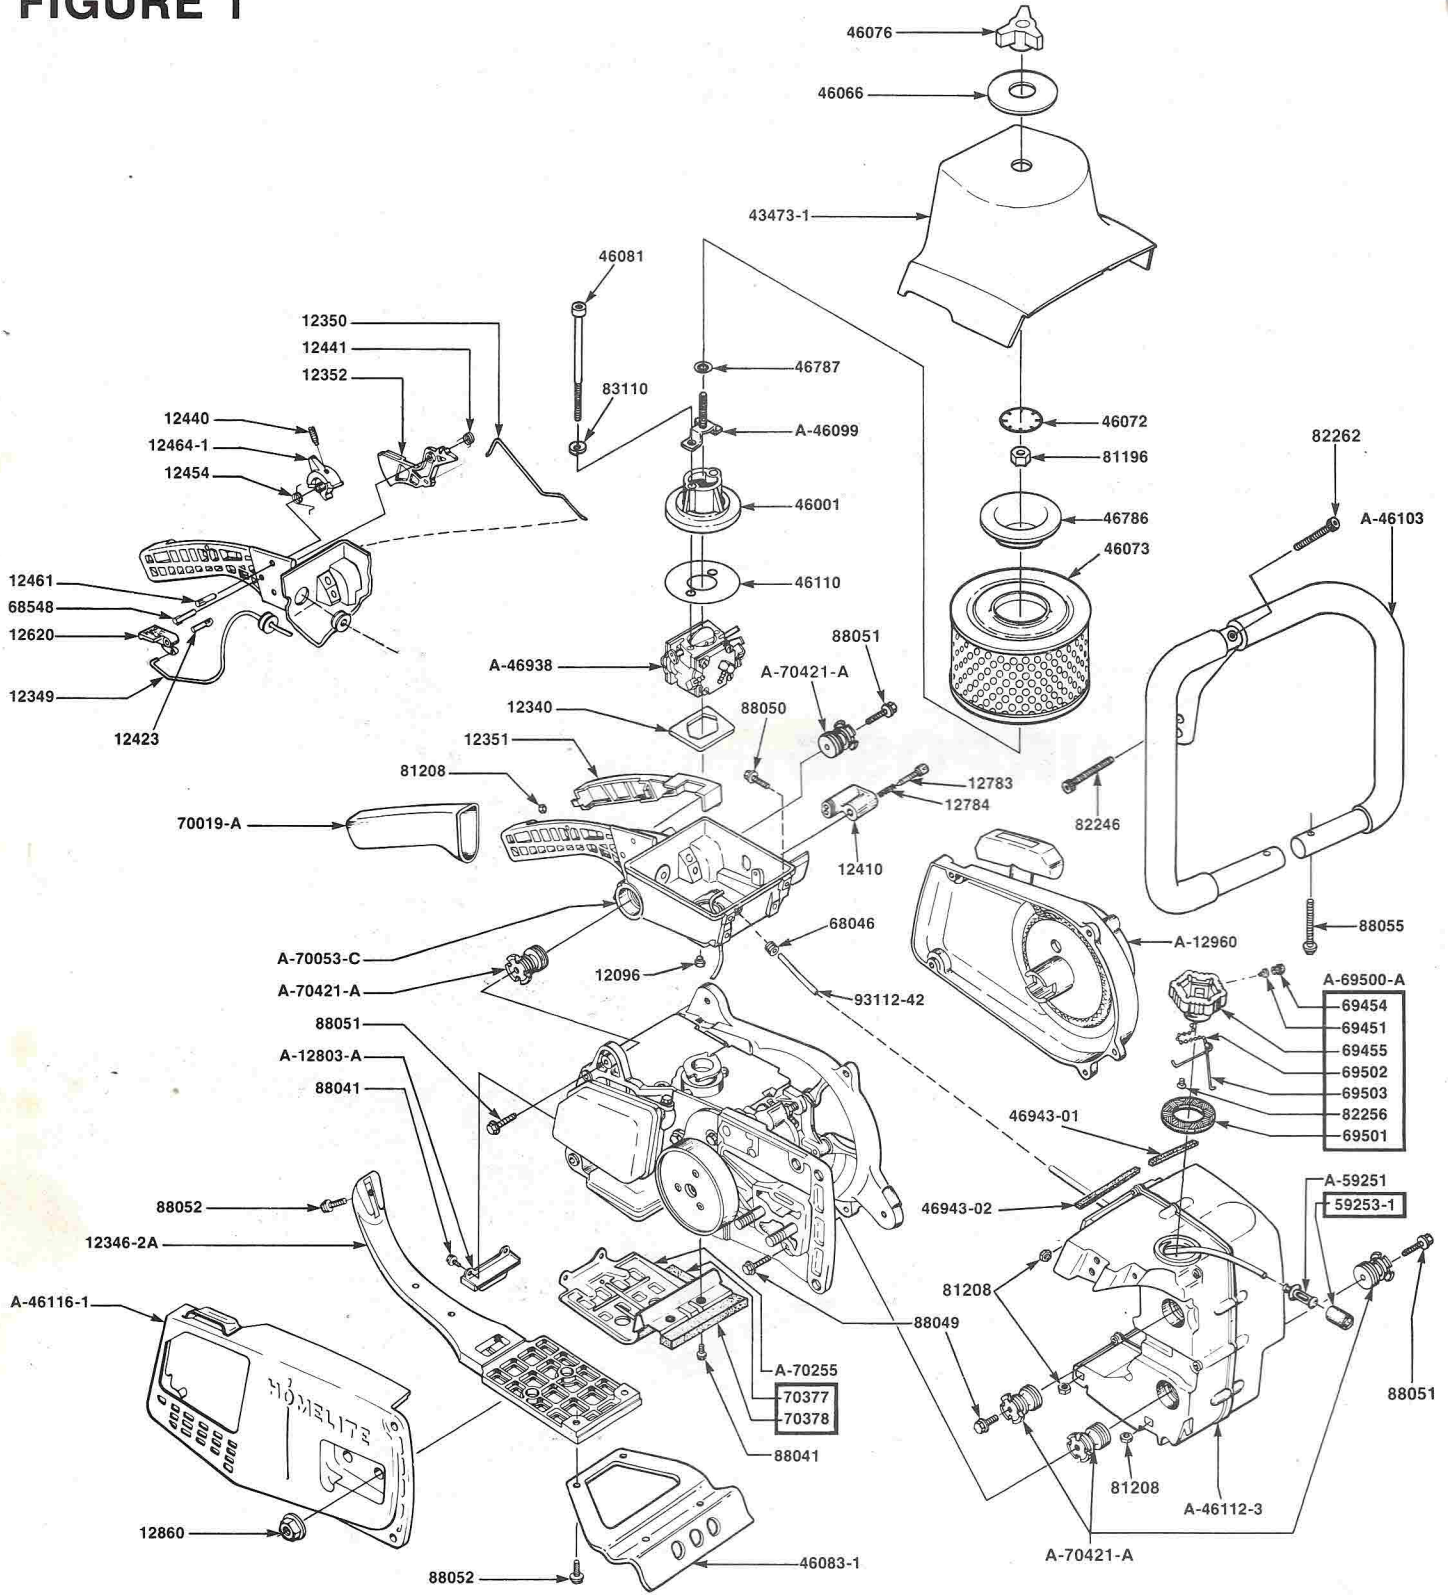

PART NO. 17304
PRINTED IN U.S.A.
PRICE 35¢

ILLUSTRATED PARTS LIST

DM 50
DM 50-1

HOMELITE®
MULTI-PURPOSE
SAW

HOMELITE **TEXTRON**

Homelite Division of Textron Inc.

DM 50 AND DM 50-1 MULTI-PURPOSE SAW FIGURE 1

DM 50 AND DM 50-1 MULTI-PURPOSE SAW FIGURE 2

ALWAYS GIVE FULL MODEL AND SERIAL NUMBER WHEN ORDERING PARTS