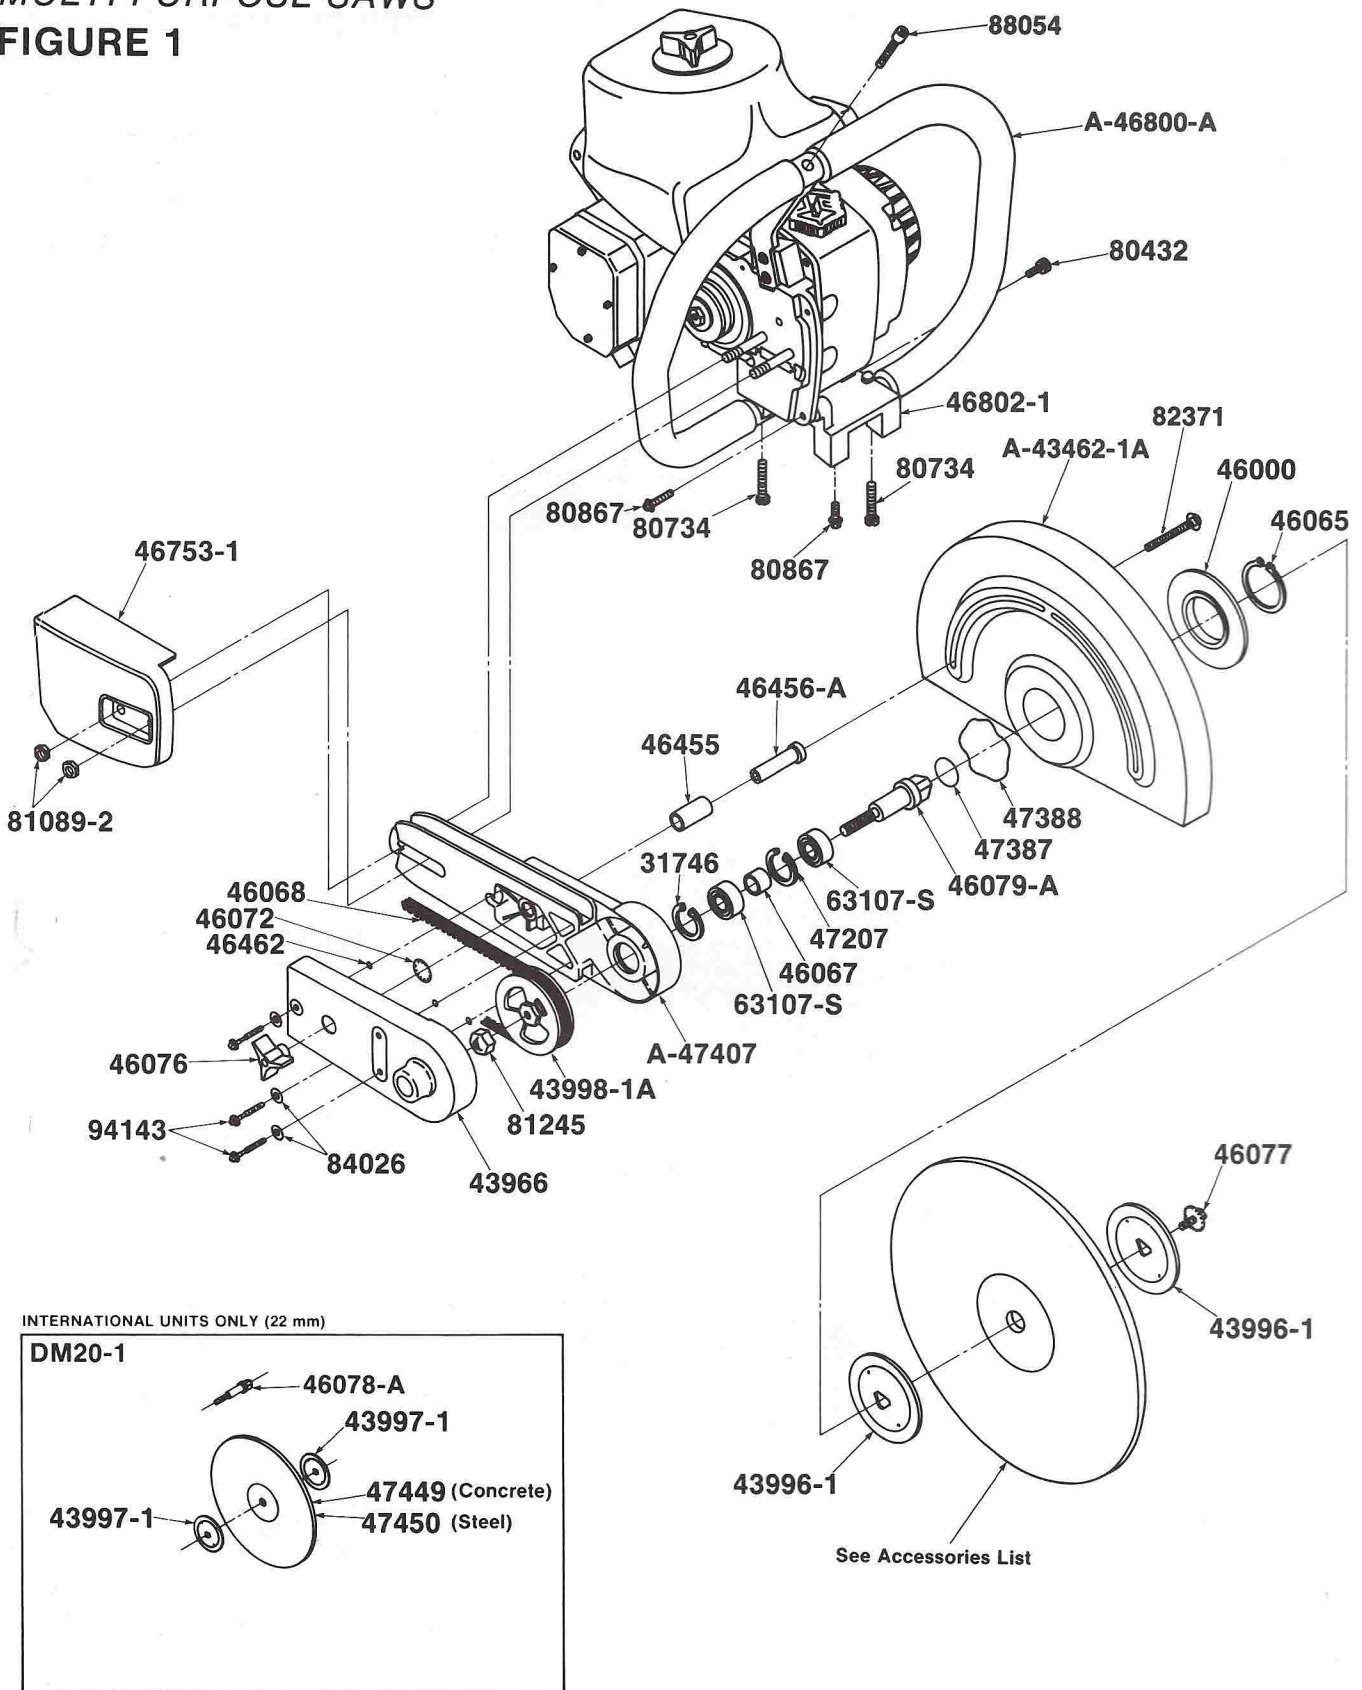

## DM 20

MULTI PURPOSE SAWS

**HOMELITE**  
**TEXTRON**

Homelite Division of Textron Inc.

**DM 20**  
**MULTI PURPOSE SAWS**  
**FIGURE 1**

NUMBERS IN BOXES ARE ASSEMBLIES. ASSEMBLY BREAKDOWNS ARE LISTED NUMERICALLY IN THE BACK OF THE BOOK.

**DM 20**  
MULTI PURPOSE SAWS

**FIGURE 2**

NUMBERS IN BOXES ARE ASSEMBLIES. ASSEMBLY BREAKDOWNS ARE LISTED NUMERICALLY IN THE BACK OF THE BOOK.  
ALWAYS FURNISH MODEL AND SERIAL NUMBER WHEN ORDERING PARTS.