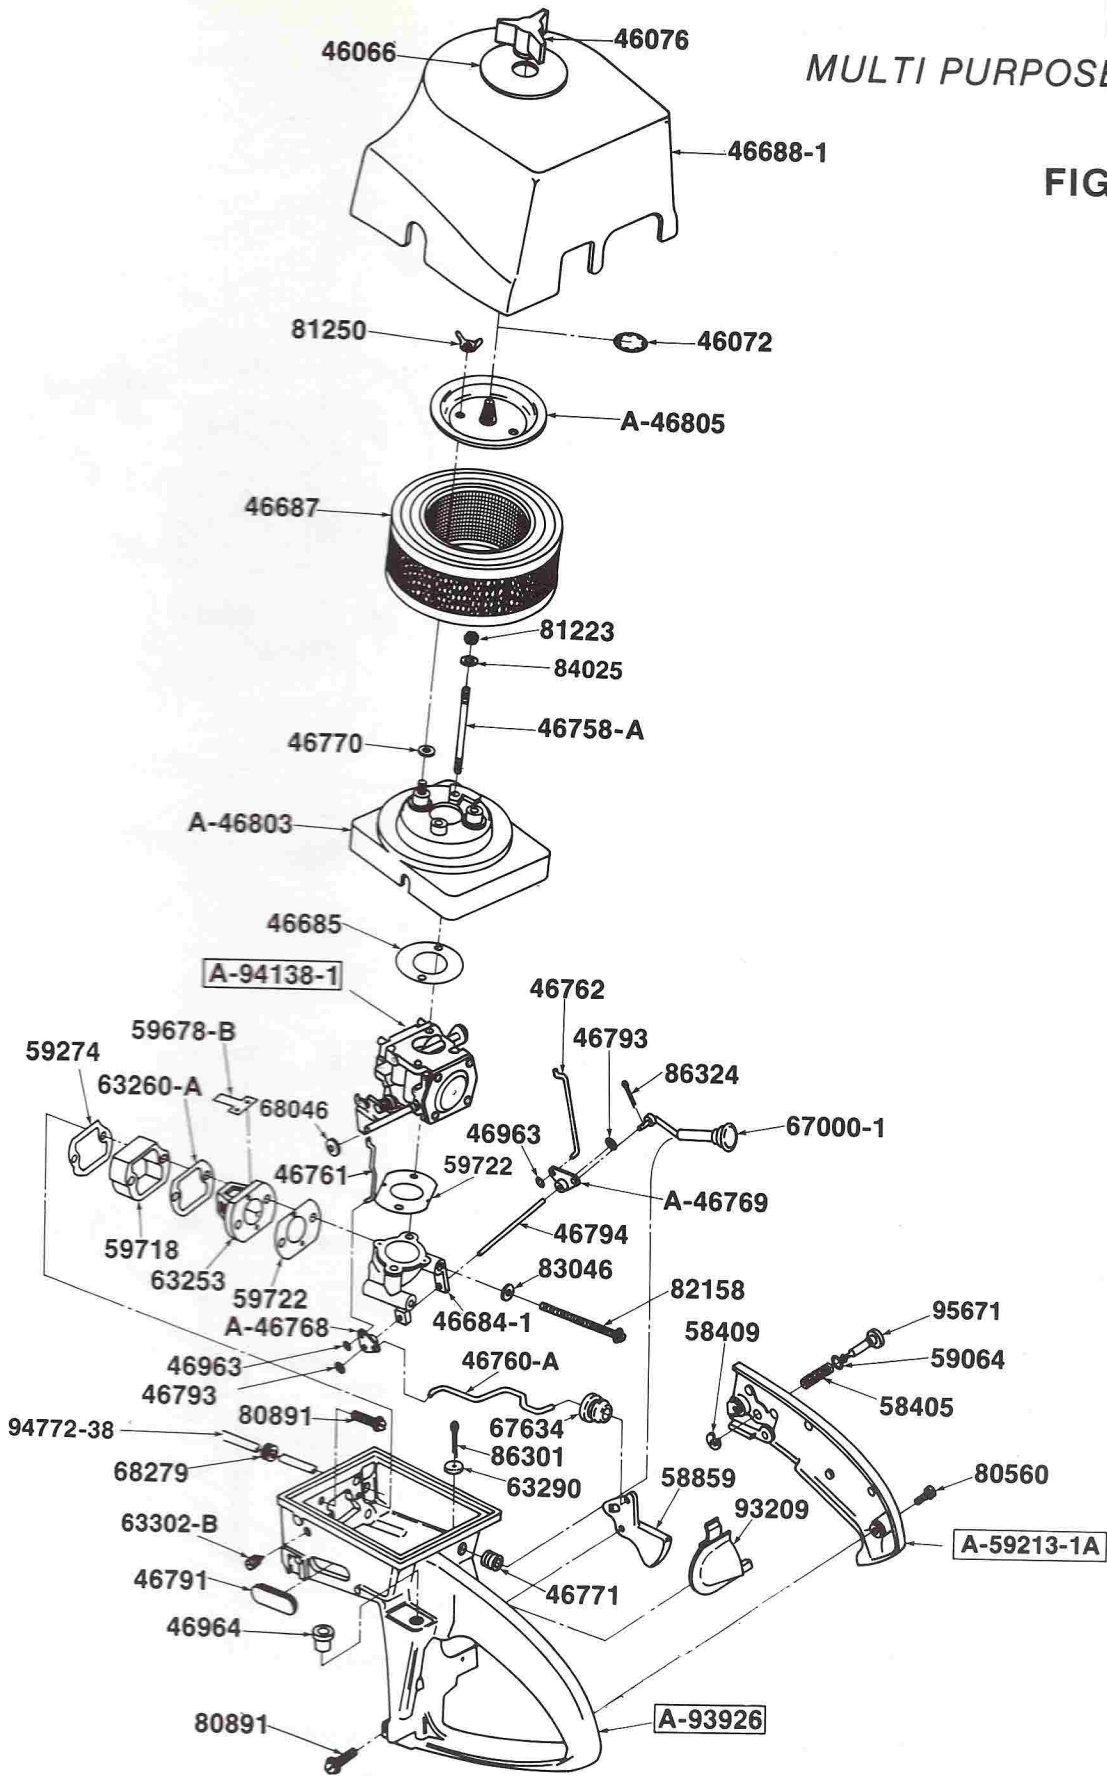

# Parts List

HOMELITE®

## DM 20

MULTI PURPOSE SAWS

**HOMELITE**  
**TEXTRON**

Homelite Division of Textron Inc.

**DM 20**  
**MULTI PURPOSE SAWS**  
**FIGURE 1**

NUMBERS IN BOXES ARE ASSEMBLIES. ASSEMBLY BREAKDOWNS ARE LISTED NUMERICALLY IN THE BACK OF THE BOOK.

**DM 20**  
MULTI PURPOSE SAWS

**FIGURE 2**

NUMBERS IN BOXES ARE ASSEMBLIES. ASSEMBLY BREAKDOWNS ARE LISTED NUMERICALLY IN THE BACK OF THE BOOK.  
ALWAYS FURNISH MODEL AND SERIAL NUMBER WHEN ORDERING PARTS.