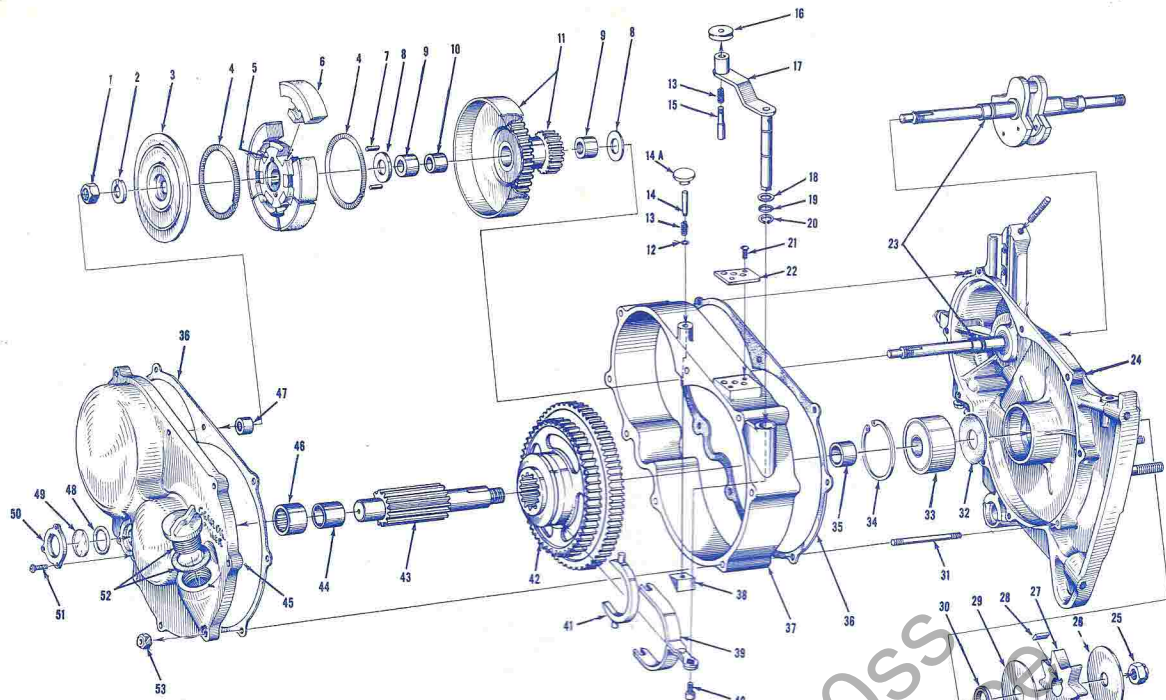

Part No. 23657

SPECIAL TOOLS - available on order

- A-23667 JACKSCREW - use instead of #A-23137
- 23663 PLUG - bearing assembly, gear housing cover
- 23664 PLUG - bearing assembly, gear housing cover
- 23666 SLEEVE - seal
- 23665 PLIERS - retaining ring