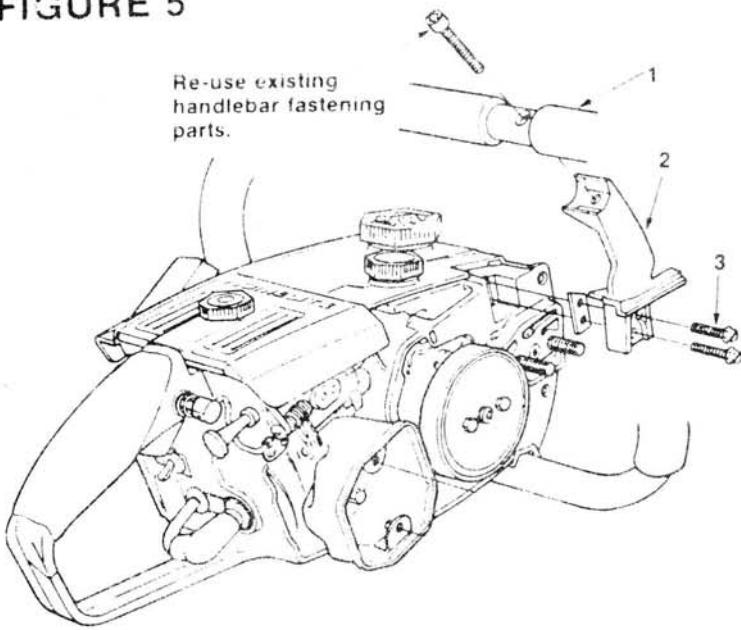

FIGURE 5

Re-use existing handlebar fastening parts.

No.	Description	Part No.	MINI	XL-1	Qty.
1	HANDLE BAR - (Wrap Around)	A-68469-3	x	x	1
2	BRACKET - Handle Bar W/A	A-70303-1	x	x	1
3	Includes: SCREW - (no. 10-32 x .625)	80704	x	x	2