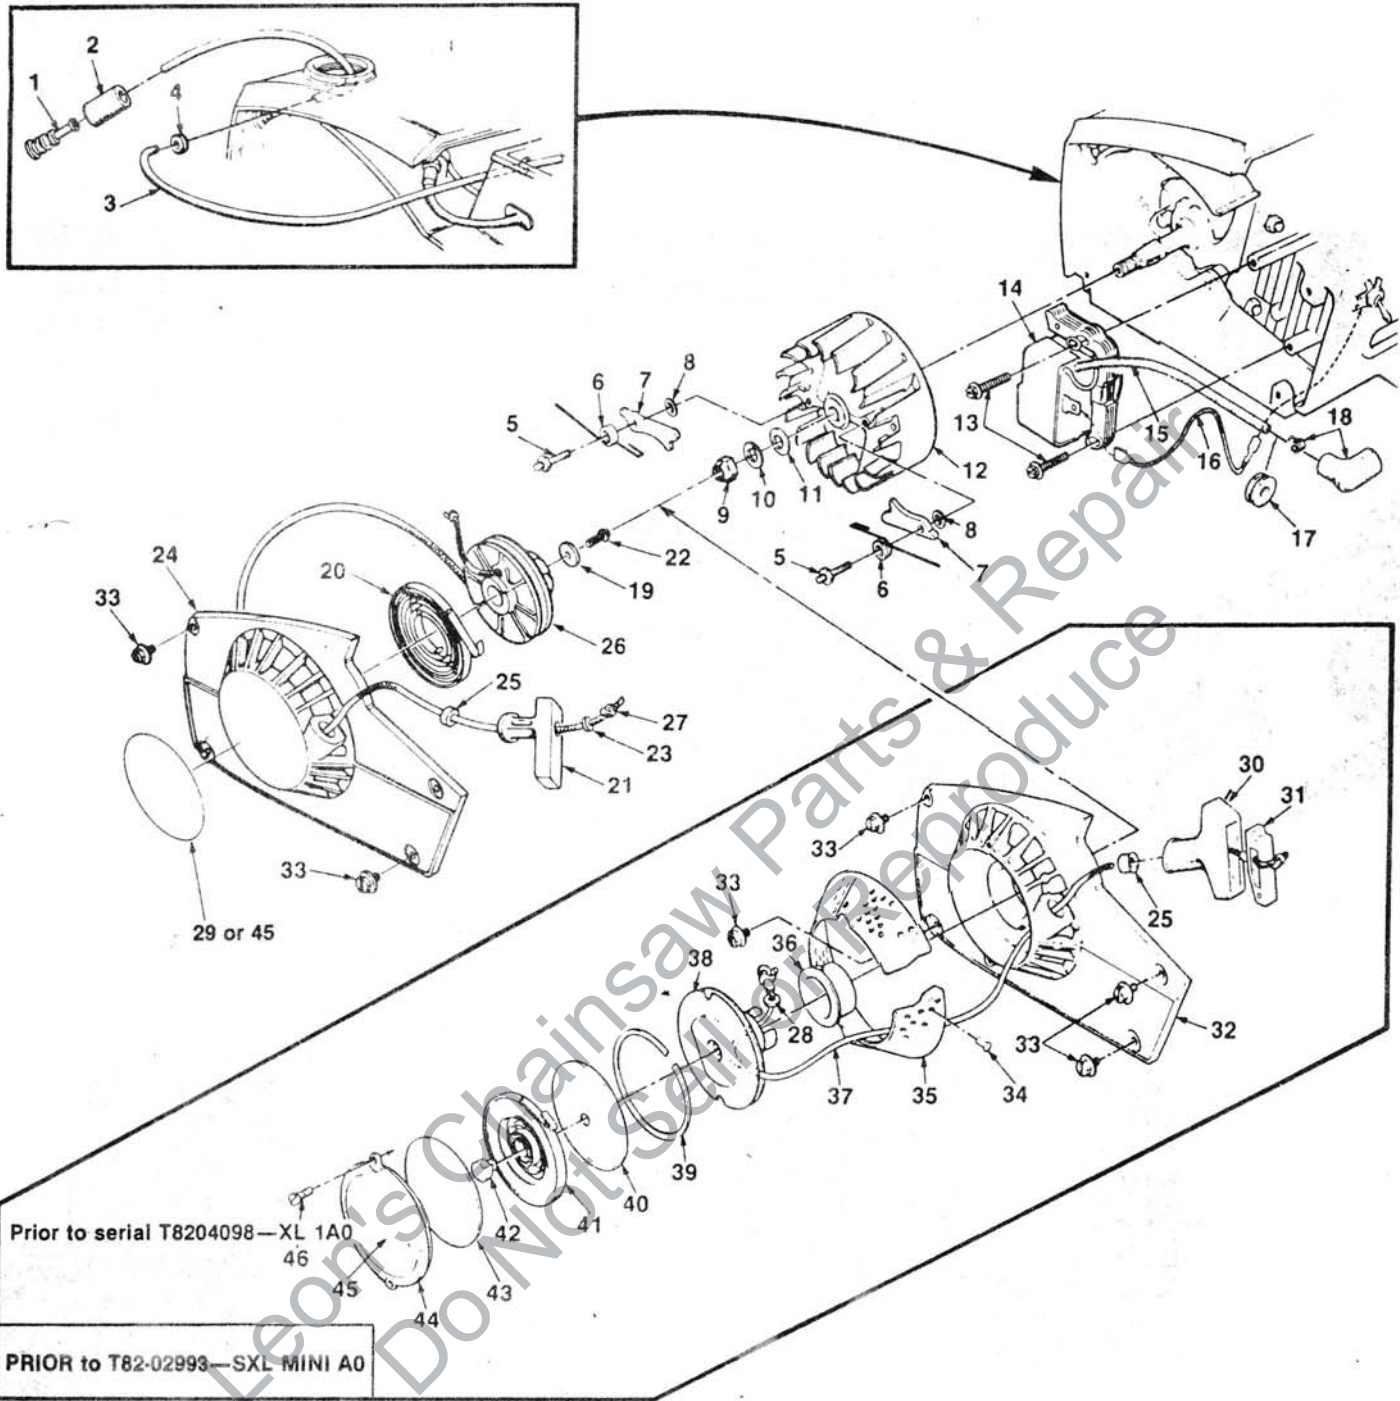

AND

SXL MINI AO

HOMELITE-TERRY **TEXTRON**

Homelite-Terry Division of Textron Canada Limited

FIGURE 1

FIGURE 4

No.	Description	Part No.	MINI	XL-1	Qty.
1	CAP - Fuel Filler	A-69500-A	x	x	1
	Includes:				
	FILTER - Filler Cap	69454	x	x	1
3	VALVE - Check	69451	x	x	1
4	GASKET - Fuel Filler Cap	69450	x	x	1
5	CHAIN - Bead	69502	x	x	1
6	SCREW - Pan Hd., Plastite, 6 x 1/4	82256	x	x	1
7	RETAINER - Filler Cap	96535	x	x	1
8	CAP - Oil Filler (Vented)	A-65212-B	x	x	1
	Includes:				
	VALVE - Check (Not Shown)	69451	x	x	1
9	GASKET - Oil Cap	69454	x	x	1
10	KIT - Spiked Bumper (Accessory)	A-65131	x	x	1
	Includes:				
11	WASHER - Lock, no. 10	83006-1	x	x	2
12	NUT - Hex, 10-32	81010-1	x	x	2
13	SCREW - Flat, 10-32 x 5/8	80035	x	x	2
14	HANDLE BAR - Flush Cut (Note 1)	A-65165-5	x	x	1
14	HANDLE BAR - Flush Cut (Note 1)	A-69675	x	x	1
	Includes:				
15	WASHER	69890	x	x	1
16	SCREW - 10-32 x 7/8	82268	x	x	2
16	SCREW - 10-32 x 7/8	80041	x	x	2
17	SCREW - 10-32 x 7/8	82169	x	x	1
17	SCREW - 10-32 x 7/8	80041	x	x	1
18	BRACKET - Handle Bar (Flush Cut)	65035-1C	x	x	1
18	KIT - Handle Bar Bracket (Flush Cut)	A-70307-1B	x	x	1
	Includes:				
19	MOUNT - Shock	65111	x	x	1
20	SCREW - Shoulder	64613-A	x	x	2
20	SCREW - Shoulder	80704	x	x	2
21	PLATE - Handle Bar Bracket	65032	x	x	1
22	SCREW - Guide Bar Adjusting	65175-A	x	x	1
23	PIN - Bar Adjusting	65112-1	x	x	1
24	NUT - Lock, 10-32	81206	x	x	1
	PUMP - Automatic Oil	A-65212-B	x	x	1
	Includes:				
	SCREW - Pan, 4-40 x 1/4	80919	x	x	2
27	FITTING - Tube	94619	x	x	1
28	"O" RING	59074	x	x	2
29	BALL - Check (Rubber)	65270	x	x	1
30	GASKET - Check Valve	65144	x	x	1
31	CAP - Check Valve	65143	x	x	1
32	SPRING - Check Valve	65017	x	x	1