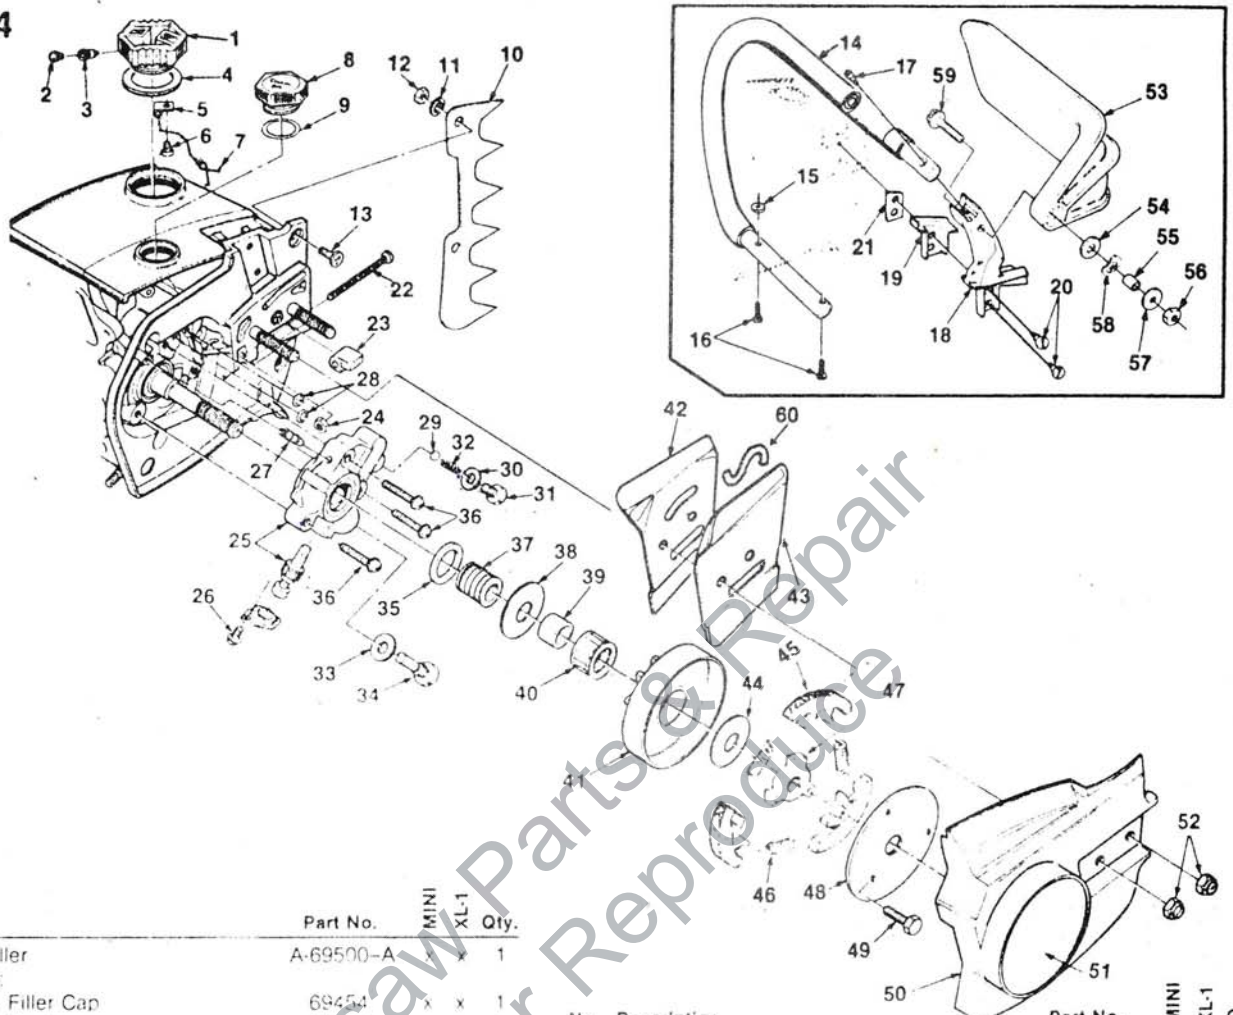

FIGURE 4

No.	Description	Part No.	MINI	XL-1	Qty.
1	CAP - Fuel Filler	A-69500-A	x	x	1
	Includes:				
	FILTER - Filler Cap	69454	x	x	1
3	VALVE - Check	69451	x	x	1
4	GASKET - Fuel Filler Cap	69450	x	x	1
5	CHAIN - Bead	69502	x	x	1
6	SCREW - Pan Hd., Plastite, 6 x 1/4	82256	x	x	1
7	RETAINER - Filler Cap	96535	x	x	1
8	CAP - Oil Filler (Vented)	A-65212-B	x	x	1
	Includes:				
	VALVE - Check (Not Shown)	69451	x	x	1
9	GASKET - Oil Cap	69454	x	x	1
10	KIT - Spiked Bumper (Accessory)	A-65131	x	x	1
	Includes:				
11	WASHER - Lock, no. 10	83006-1	x	x	2
12	NUT - Hex, 10-32	81010-1	x	x	2
13	SCREW - Flat, 10-32 x 5/8	80035	x	x	2
14	HANDLE BAR - Flush Cut (Note 1)	A-65165-5	x	x	1
14	HANDLE BAR - Flush Cut (Note 1)	A-69675	x	x	1
	Includes:				
15	WASHER	69890	x	x	1
16	SCREW - 10-32 x 7/8	82268	x	x	2
16	SCREW - 10-32 x 7/8	80041	x	x	2
17	SCREW - 10-32 x 7/8	82169	x	x	1
17	SCREW - 10-32 x 7/8	80041	x	x	1
18	BRACKET - Handle Bar (Flush Cut)	65035-1C	x	x	1
18	KIT - Handle Bar Bracket (Flush Cut)	A-70307-1B	x	x	1
	Includes:				
19	MOUNT - Shock	65111	x	x	1
20	SCREW - Shoulder	64613-A	x	x	2
20	SCREW - Shoulder	80704	x	x	2
21	PLATE - Handle Bar Bracket	65032	x	x	1
22	SCREW - Guide Bar Adjusting	65175-A	x	x	1
23	PIN - Bar Adjusting	65112-1	x	x	1
24	NUT - Lock, 10-32	81206	x	x	1
	PUMP - Automatic Oil	A-65212-B	x	x	1
	Includes:				
	SCREW - Pan, 4-40 x 1/4	80919	x	x	2
27	FITTING - Tube	94619	x	x	1
28	"O" RING	59074	x	x	2
29	BALL - Check (Rubber)	65270	x	x	1
30	GASKET - Check Valve	65144	x	x	1
31	CAP - Check Valve	65143	x	x	1
32	SPRING - Check Valve	65017	x	x	1

No.	Description	Part No.	MINI	XL-1	Qty.
33	GASKET - Cam Screw	65145	x	x	1
34	SCREW - Cam	65136	x	x	1
35	SEAL - Oil Pump	65142	x	x	1
36	SCREW - Pan, 8-32 x 3/4	82248	x	x	3
37	GEAR - Worm	65047-A	x	x	1
38	WASHER - Thrust (Outer)	65064	x	x	1
39	RACE - Inner	65746-B	x	x	1
40	BEARING - Needle	64124	x	x	1
41	SPROCKET & DRUM - (Note 2)	A-78911	x	x	1
42	PLATE - Guide Bar (Inner)	70397	x	x	1
43	PLATE - Guide Bar (Outer)	70398	x	x	1
44	WASHER	58833	x	x	1
45	SHOE	79073	x	x	3
46	SPRING	96338-A	x	x	3
47	SPIDER	79115	x	x	1
48	WASHER	96449	x	x	1
49	SCREW	88041	x	x	3
50	COVER - Drive Case	65131-15	x	x	1
51	DECAL - Drive Case Cover	78214	x	x	1
		78331	x	x	1
52	NUT - HEX 5/16-18	81196	x	x	2
53	HAND GUARD*	A-95088	x	x	1
54	WASHER - Belleville*	84065	x	x	1
55	SPACER*	95937-01	x	x	1
56	NUT - Hex 12/24*	81225	x	x	1
57	WASHER*	95935	x	x	1
58	WASHER - Spring*	96757	x	x	1
59	SCREW*	80945	x	x	1
60	SPRING	69966	x	x	1

NOTE 1: A-69675, Handlebar, and 82268, screw, can be used in a combination with rubber pad 65124, grommet 65122, and screw, shoulder 65121.

NOTE 2: Some sprocket & drums may use 69423 race and 64333 bearing.

* A-79004 Hand Guard Kit (Items 53 to 59)