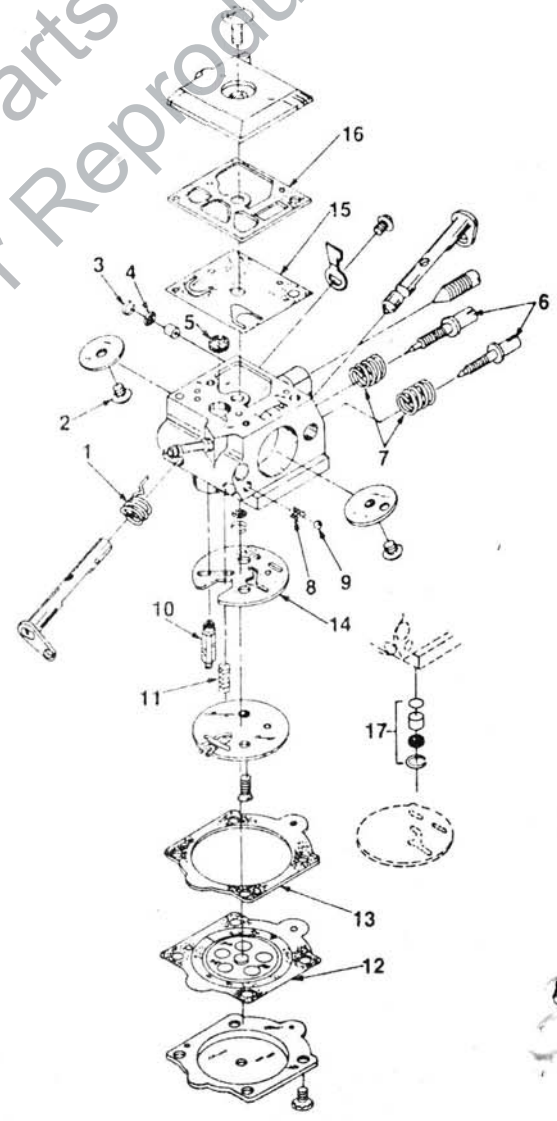

CARBURETOR

HDC-64

A-68415-B

Leon's Chainsaw Parts & Repair
Do Not Sell or Reproduce

Repair Kit	93203-A	(1-16)
Gasket/Diaphragm	94701	(12-16)
Check Valve Repair	93910-A	(17)