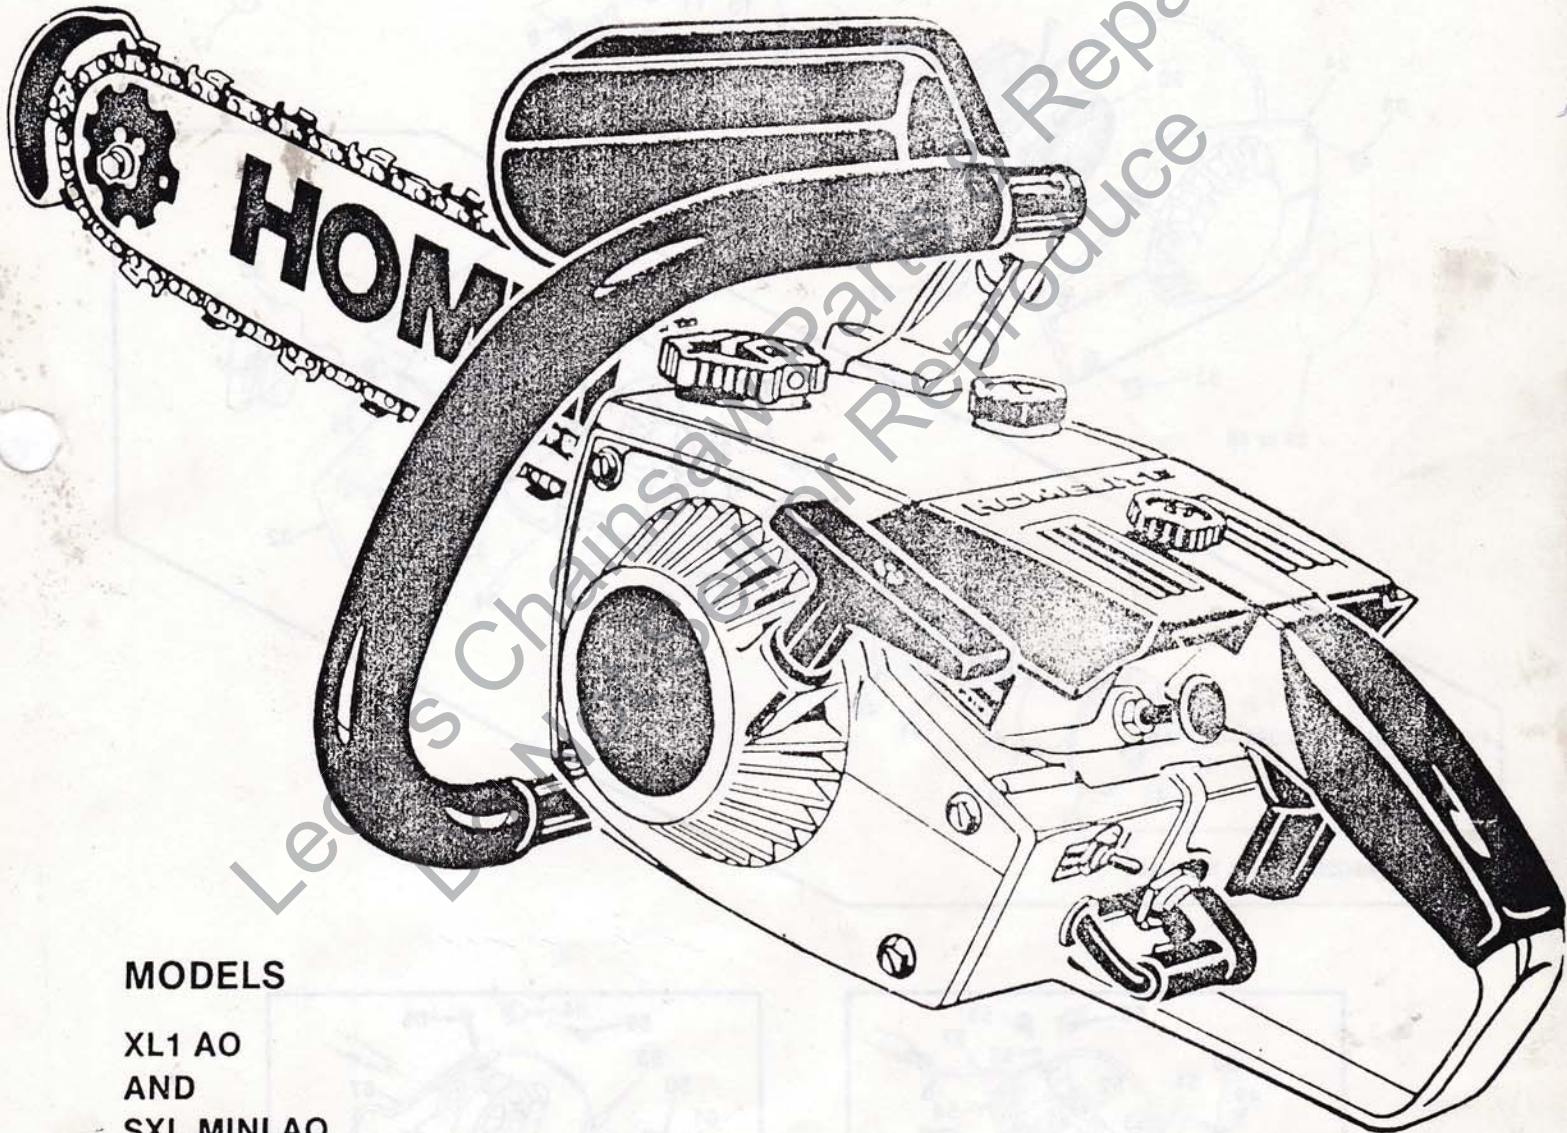

PARTS LIST

PART NO. 24522-AT REV-4

Printed in Canada

Price .35

HOMELITE®

CHAIN SAWS

MODELS

XL1 AO

AND

SXL MINI AO

HOMELITE-TERRY **TEXTRON**

Homelite-Terry Division of Textron Canada Limited