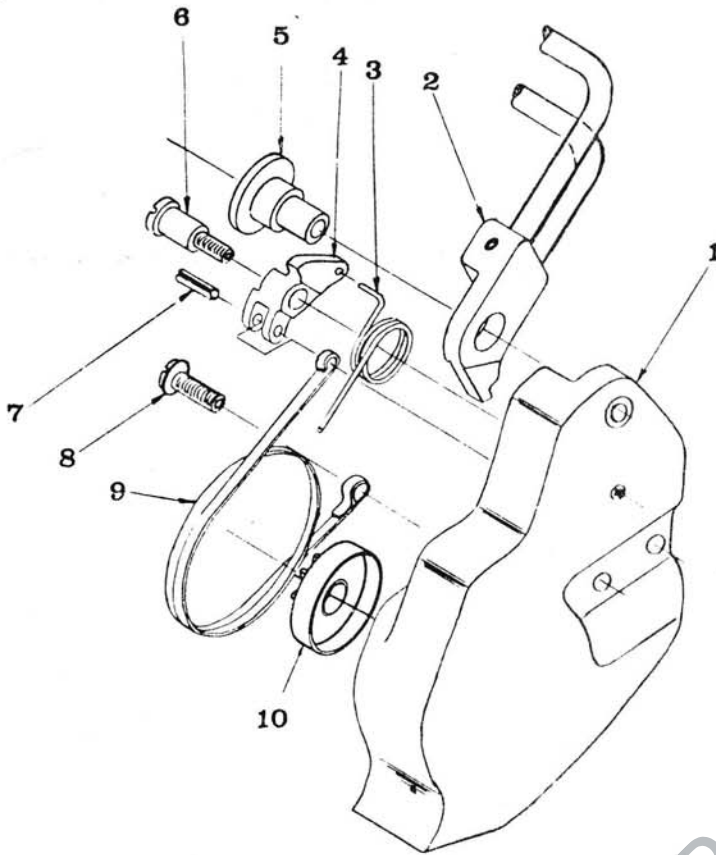

* A-79004 Hand Guard Kit (Items 53 to 59)

FIGURE 5

Re-use existing handlebar fastening parts.

No.	Description	Part No.	MINI	XL-1	Qty.
1	HANDLE BAR - (Wrap Around)	A-68469-3	x	x	1
2	BRACKET - Handle Bar W/A	A-70303-1	x	x	1
3	Includes: SCREW - (no. 10-32 x .625)	80704	x	x	2

CARBURETOR

HDC-64

A-68415-B

Leon's Chainsaw Parts & Repair
Do Not Sell or Reproduce

Repair Kit	93203-A	(1-16)
Gasket/Diaphragm	94701	(12-16)
Check Valve Repair	93910-A	(17)

OPTIONAL CHAIN BRAKE KIT No. A-78605

No.	Description	Part No.	MINI	XL-1	Qty.
1	DRIVECASE COVER	94616-2	x	x	1
2	BRAKE LEVER & GUARD	A-69660-A	x	x	1
3	SPRING - Torsion	70093-B	x	x	1
4	LEVER	94615-1	x	x	1
5	SUPPORT - Vibration Mount	70506-A	x	x	1
6	SCREW - Cam	79201	x	x	1
7	PIN - Roll	67911	x	x	1
8	SCREW - Pan. Hd. (1/4-20 x 5/8)	82258	x	x	1
9	BAND - Brake	94614	x	x	1
10	SPROCKET & DRUM, 7 Tooth, 3/8 Pitch	A-78911	x	x	1