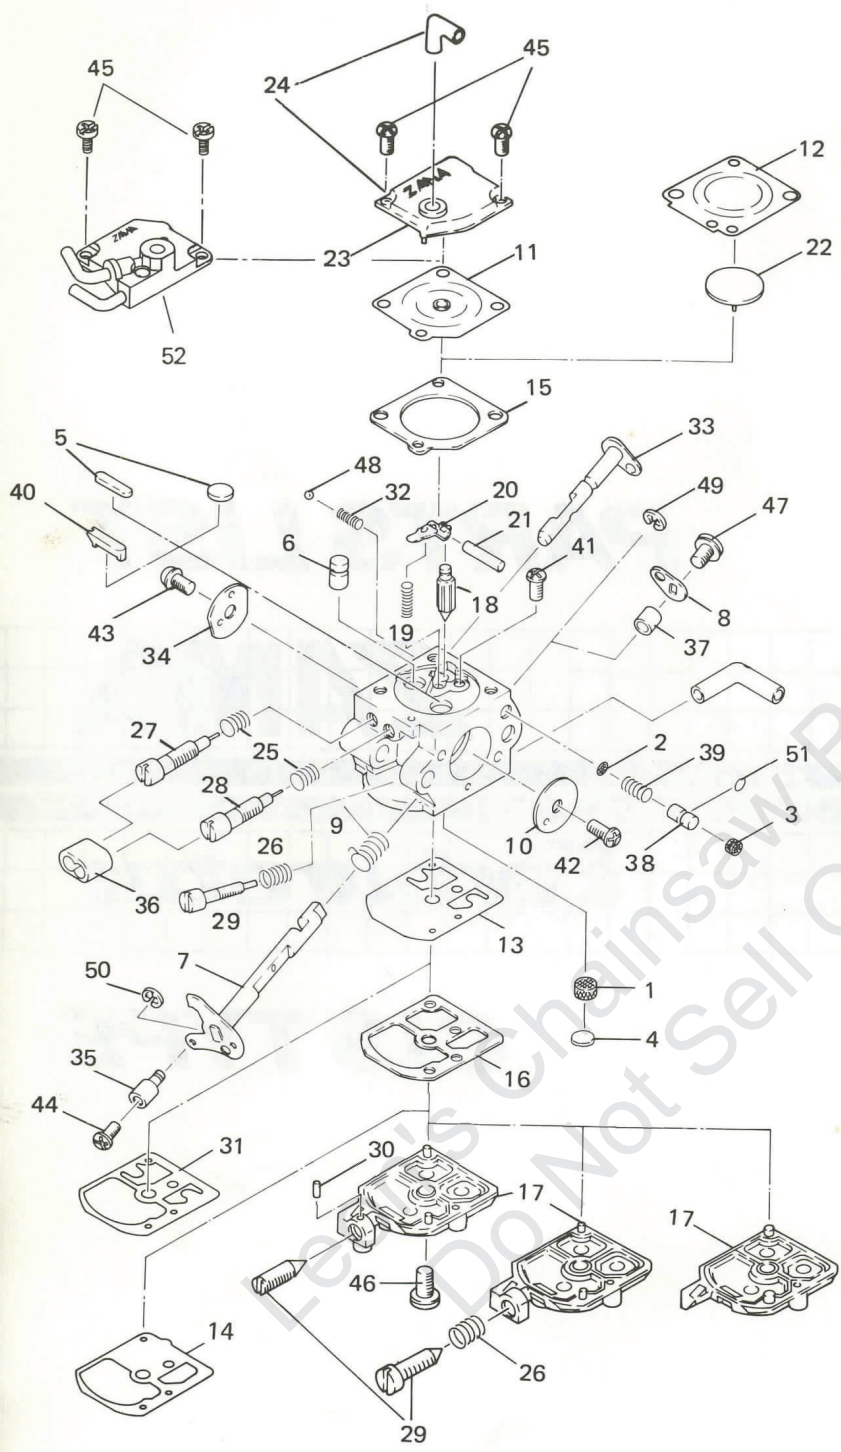

# **PARTS LIST**

### **C1S TYPE**

Leon's Chainsaw Parts & Repair  
Do Not Sell On eBay

REF. NO	PART NAME
1	Strainer
2	Strainer
3	Strainer
4	Plug, Welch
5	Plug, Welch
6	Nozzle Ass'y, Check Valve
7	Shaft Ass'y, Throttle
8	Lever, Throttle
9	Spring, Throttle Return
10	Valve, Throttle
11	Diaphragm Ass'y, Metering
12	Diaphragm, Metering
13	Diaphragm, Pump
14	Diaphragm, Surge
15	Gasket, Metering Chamber
16	Gasket, Pump
17	Cover, Pump
18	Valve, Inlet Needle
19	Spring, Metering Lever
20	Lever, Metering
21	Pin
22	Disk
23	Cover, Metering Chamber
24	Cover Ass'y, Metering Chamber
25	Spring, Adjust Screw
26	Spring, Adjust Screw
27	Screw, Main Mixture
28	Screw, Idle Mixture
29	Screw, Throttle Adjust
30	Piece, Friction
31	Retainer, Pump Valve
32	Spring, Friction
33	Shaft Ass'y, Choke
34	Valve, Choke
35	Post
36	Boot
37	Collar
38	Plunger
39	Spring (Plunger Return)
40	Filling, Plastic
41	Screw (Pin)
42	Screw (Throttle Valve)
43	Screw (Choke Valve)
44	Screw (Post)
45	Screw (Metering Cover)
46	Screw (Pump Cover)
47	Screw (Throttle Lever)
48	Ball, Steel
49	E-Ring (Throttle Shaft)
50	E-Ring (Post)
51	O-Ring (Plunger)
52	Base Ass'y, Primer

# PARTS LIST

CARBURETOR	CUSTOMER	CUSTOMER NO.	EQUIPMENT	MODEL
C1S-H2A	HOMELITE	A-95628	STR. TRIMMER	ST100, 120
C1S-H3	HOMELITE	A-96421	CHAIN SAW	330
C1S-H6A	HOMELITE	A-96631-A	STR. TRIMMER	ST80
C1S-H7	HOMELITE	A-96421-A	CHAIN SAW	330

# PARTS LIST

CARBURETOR	CUSTOMER	CUSTOMER NO.	EQUIPMENT	MODEL
C1S-K1	ECHO	125200-13930	CHAIN SAW	280E, EVLP
C1S-K1A	ECHO	125200-13931	CHAIN SAW	280E, EVLP
C1S-K1B	ECHO	125200-13932	CHAIN SAW	280E, EVLP, 290E, EVLP
C1S-K1C	ECHO	125200-13933	CHAIN SAW	280E, EVLP, 290E, EVLP