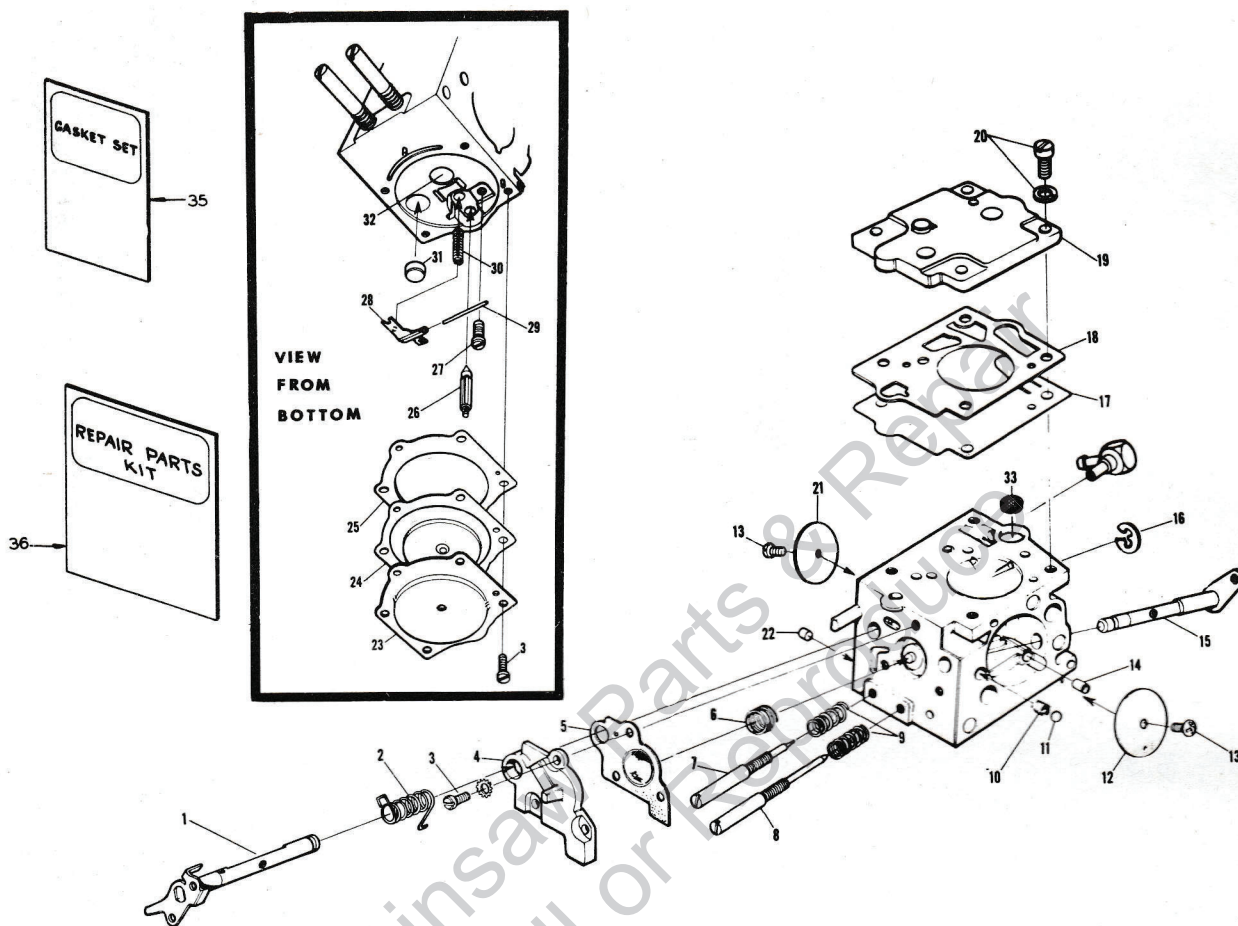

CARBURETOR PARTS

Homelite Chain Saw

Assembly Number

A-64196

MODEL - WALBRO SDC-1

Index No.	Part No.	Description	Qty. Req'd.
1	64225	THROTTLE SHAFT ASSEMBLY	1
2	64239*	SPRING, throttle return	1
3	64689	SCREW ASSEMBLY	7
4	64222	COVER, accelerator pump	1
5	64234*	DIAPHRAGM, accelerator pump cover	1
6	64240*	SPRING, accelerator pump	1
7	64241*	NEEDLE, idle	1
8	64242*	NEEDLE, high speed	1
9	64236*	SPRING, needle adjusting	2
10	64238	SPRING, choke friction	1
11	60051	BALL, choke friction	1
12	64228	VALVE, choke	1
13	64693*	SCREW, valve	2
14	64690	JET, idle air	1
15	64227	CHOKE SHAFT ASSEMBLY	1
16	64221	RING, throttle shaft retaining	1
17	64233*	DIAPHRAGM, fuel pump	1
18	64230*	GASKET, fuel pump	1

Index No.	Part No.	Description	Qty. Req'd.
19	64223	COVER, fuel pump	1
20	64694	SCREW, fuel pump cover	4
21	64226	VALVE, throttle	1
22	64692	PLUG, limiting	1
23	64224	COVER, metering diaphragm	1
24	64235*	METERING DIAPHRAGM ASSEMBLY	1
25	64231*	GASKET, metering diaphragm	1
26	64229	VALVE, inlet needle	1
27	64688*	SCREW, metering lever pin	1
28	64245*	LEVER, metering	1
29	64244*	PIN, metering lever	1
30	64237*	SPRING, metering lever	1
31	64687*	PLUG, welch (idle)	1
32	64683*	PLUG, welch (main)	1
33	64243*	SCREEN, fuel inlet	1
	64232*	GASKET SET	
	64246	REPAIR KIT	

* Included in repair kit.

6-67

Part No. 24107

Printed in U. S. A.