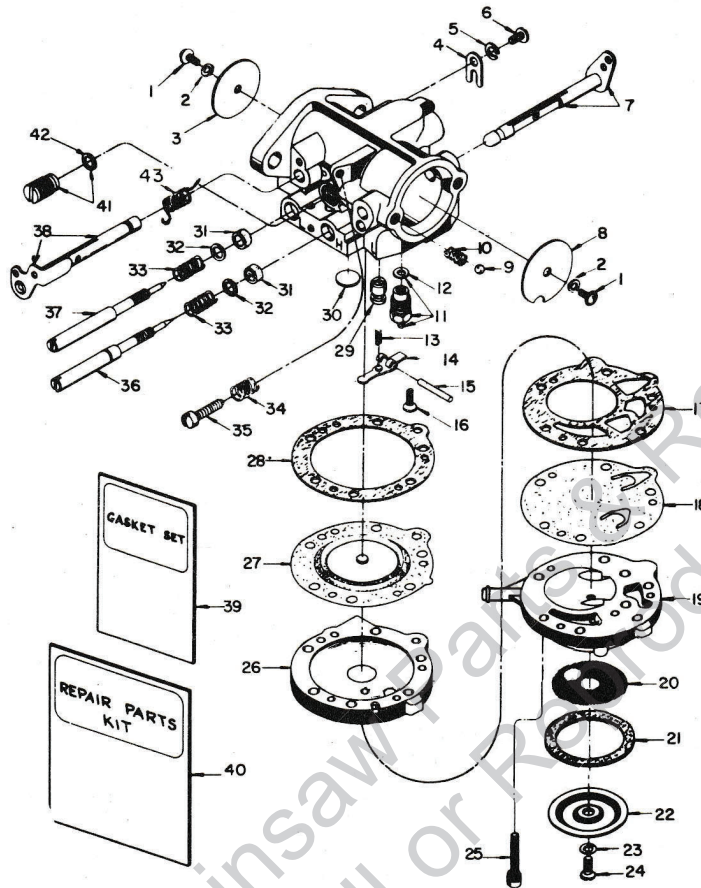

CARBURETOR PARTS

Homelite Chain Saw

A-67130

HL-273A

USED ON:
 Super 2000
 2100
 2100 S
 3100 G
 Super 2100 Auto.

No.	Description	Part No.	Qty.	No.	Description	Part No.	Qty.
1	SCREW-rd. hd., 4-40 x 1/4	† 80591	2	23	GASKET-strainer cover screw	28098	1
2	WASHER-lock	† 83008-1	2	24	SCREW-pump cover	† 58525	1
3	SHUTTER-throttle	67478	1	25	SCREW-body w/lockwasher	55316	6
4	CLIP-throttle shaft	73086	1	26	COVER-main diaphragm	A-58533	1
5	WASHER-lock, #8	83000	1	27	DIAPHRAGM-main control	† 57829	1
6	SCREW-flat hd., 8-32 x 5/16	73088	1	28	GASKET-cover diaphragm	57824	1
7	SHAFT & LEVER-choke	A-64627	1	29	NOZZLE-main	A-67479	1
8	SHUTTER-choke	64625	1	30	PLUG-expansion	† 30818	1
9	BALL-check, 5/32 diameter	25527	2	31	PACKING-adjusting screw	75733	2
10	SPRING-choke friction	73264	1	32	WASHER-adjusting screw	75735	2
11	NEEDLE & SEAT	A-64628	1	33	SPRING-adjusting needle	† 73075	2
12	GASKET-inlet seat	55344	1	34	SPRING-throttle stop	† 28064	1
13	SPRING-control lever	† 65603	1	35	SCREW-idle stop	† 71509	1
14	LEVER-inlet control	† 55747	1	36	NEEDLE-adjusting (main mixture)	67477	1
15	PIN-fulcrum	† 64622	1	37	VALVE-needle (idle mixture)	58680	1
16	SCREW-fulcrum pin retaining	† 58992	1	38	SHAFT & LEVER-throttle	A-67480	1
17	GASKET-pump diaphragm	58529	1	39	GASKET & PACKING SET	† 68657	1
18	DIAPHRAGM-fuel pump	† 57729	1	40	REPAIR PARTS KIT	68663	1
19	BODY-fuel pump	59265	1	41	VALVE-governor	A-65891	1
20	SCREEN-fuel inlet	† 58527	1	42	GASKET	74060	1
21	GASKET-pump strainer	55751	1	43	SPRING-throttle return	† 64624	1
22	COVER-strainer	58526	1		GASKET & DIAPHRAGM	63590	1

† Included in Repair Kit