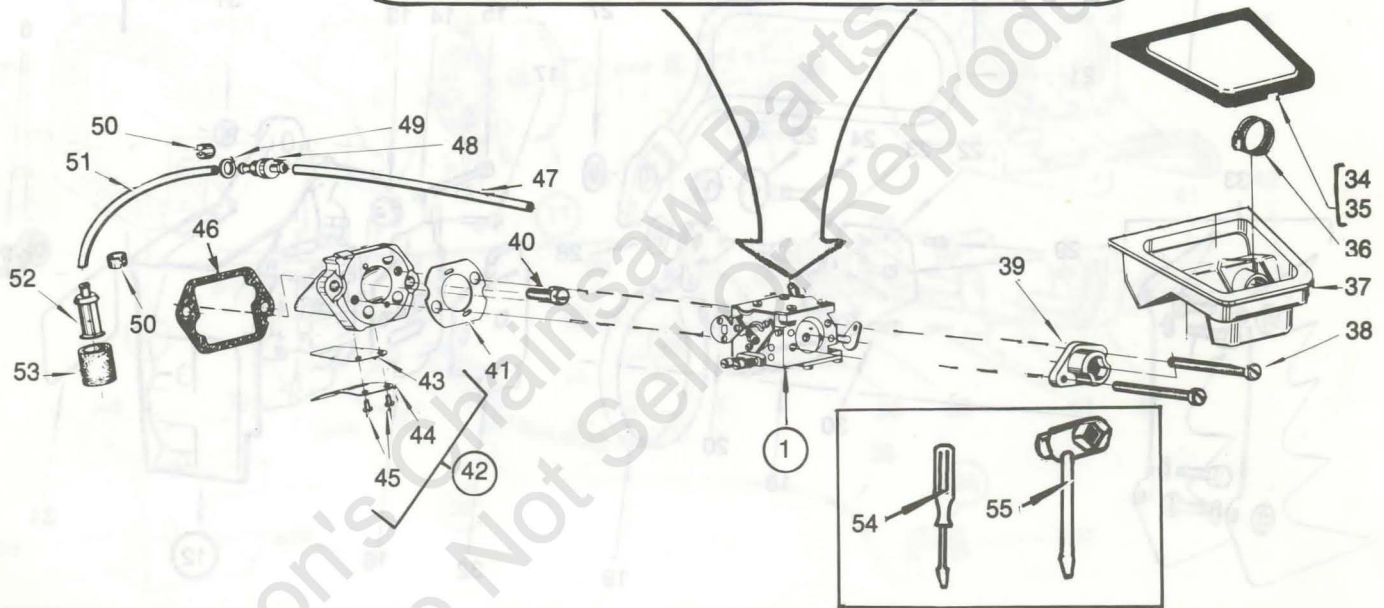

REF. NO.	PART NUMBER NUMERO DE PIECE	QTY. QTE.
1	476102(CBC,CBD)	1
	475719(CBW)	1
2	.475569	1
3	.474625	1
4	.474627	1
5	.430761	2
6	.430762	1
7	.430765	1
8	.474624	1
9	.430768	6
10	.430850	2
11	.430849	1
12	.474623	1
13	.430767(CBC,CBD)	1
	.433146(CBW)	1
14	.430750	2
15	.430751	4
16	.431758	1
17	.432582	1
18	.430886(CBC,CBD)	1
	.N/A (CBW)	0
19	.430786	1
20	.430749	1

REF. NO.	PART NUMBER NUMERO DE PIECE	QTY. QTE.
21	.474622	1
22	.475354(CBC,CBD)	1
	.N/A (CBW)	0
23	.430752	1
24	.430753	1
25	.430755	1
26	.430756	1
27	.430759	1
28	.430757	1
29	.430764	1
30	.430768	6
31	.430747	1
32	.431164	1
33	.431165	1
34	433103(CBC,CBD)	1
35	433276(CBW)	1
36	432100	1
37	433245	1
38	431657	2
39	432911	1
40	431653	2
41	432843	1
42	476213	1

REF. NO.	PART NUMBER NUMERO DE PIECE	QTY. QTE.
43	.433023	1
44	.432192	1
45	.433162	2
46	430859	1
47	431536	1
48	431268	1
49	431271	1
50	430545	2
51	431535	1
52	431155	1
53	433060	1
54	431247	1
55	474945	1