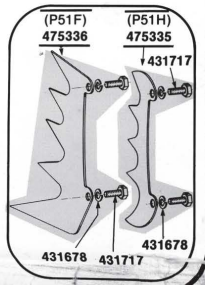

\*429481 before  
\*432210 after # 2144977

**P51/P51S**  
**PIONEER**

CANADA  
PIONEER CHAINSAW CORP. INC.  
775 NEAL DRIVE, PETERBOROUGH, ONTARIO K9J 6X7  
TEL. (705) 748-5333 • TIELEX - 06-962914

UNITED STATES  
PIONEER CHAINSAW OF AMERICA INC.  
2535 UNITED LANE, ELK GROVE VILLAGE, ILLINOIS 60007  
TEL. (312) 595-6670 • TIELEX - 00-206-122