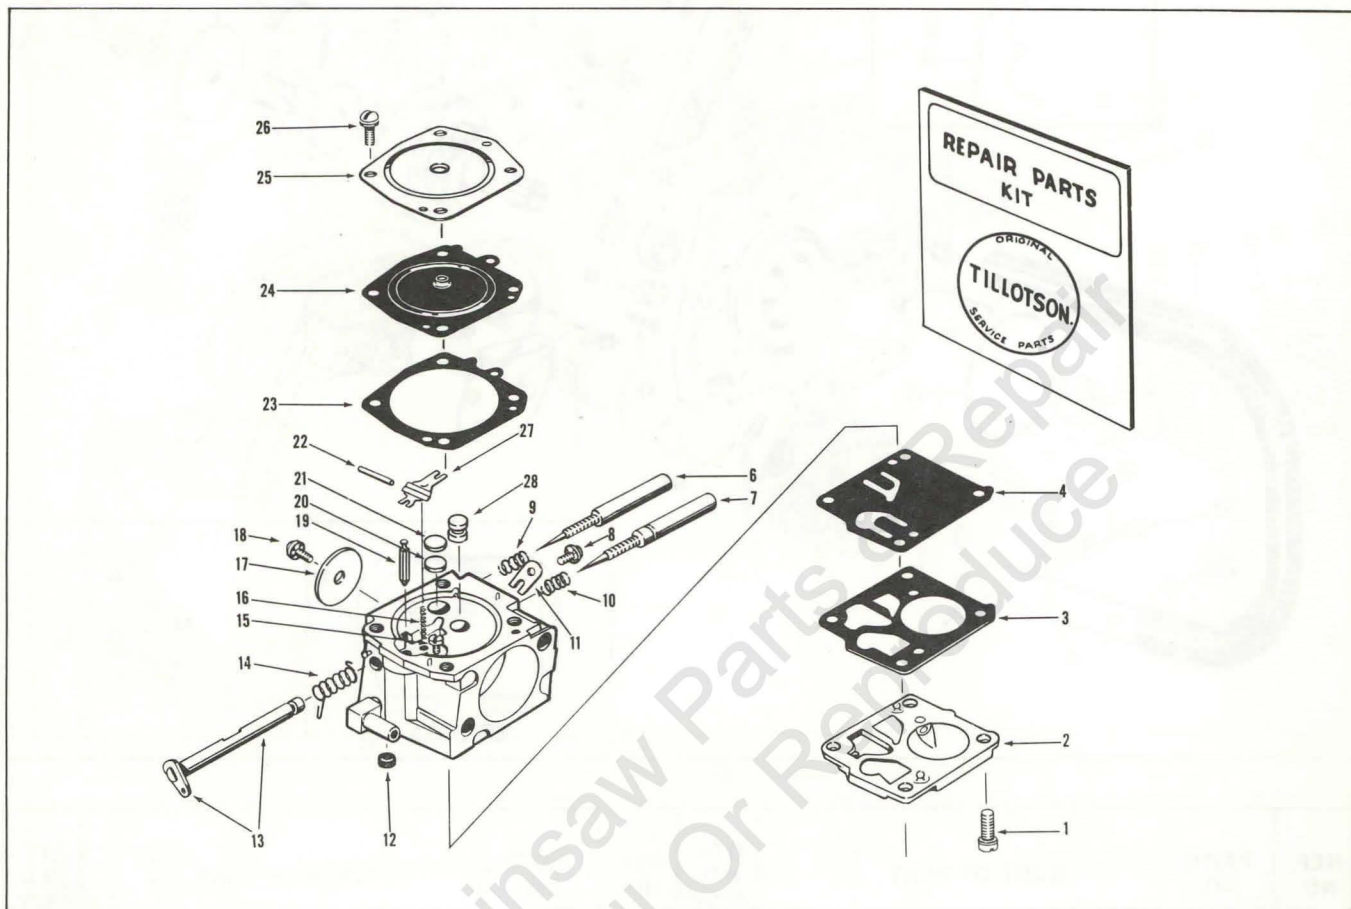

model super 3270

CARBURETOR PARTS LIST

REF. NO.	PART NO.	NAME OF PART	QTY. PER ASSY.	REF. NO.	PART NO.	NAME OF PART	QTY. PER ASSY.
1	473452	Carburetor Complete	1	14	*428417	. Throttle Shaft & Return Spring . .	1
2	427955	. Screw & Lockwasher	4	15	*427962	. Inlet Pinion Pin Ret. Screw	1
3	427939	. Cover - Pump	1	16	*426922	. Inlet Tension Spring	1
4	*427940	. Gasket	1	17	425966	. Throttle Shutter	1
	*427941	. Diaphragm	1	18	*427947	. Screw & Lockwasher	1
	*428419	. Idle Adj. Screw	1	19	*427952	. Inlet Needle	1
6	*428414	. Main Adj. Screw	1	20	*428149	. Reducer	1
7	*427947	. Screw & Lockwasher	1	21	*427948	. Welch Plug	1
8	*425449	. Idle Adj. Spring	1	22	*427954	. Inlet Pinion Pin	1
9	*425449	. Main Adj. Spring	1	23	*427950	. Gasket	1
10	*427957	. Throttle Shaft Clip	1	24	*471374	. Diaphragm Assy.	1
11	*427951	. Inlet Screen	1	25	427956	. Cover - Diaphragm	1
12	471739	. Throttle Shaft & Lever	1	26	426145	. Screw & Lockwasher	4
				27	*427953	. Inlet Control Lever	1
				28	473451	. Check Valve Assy.	1