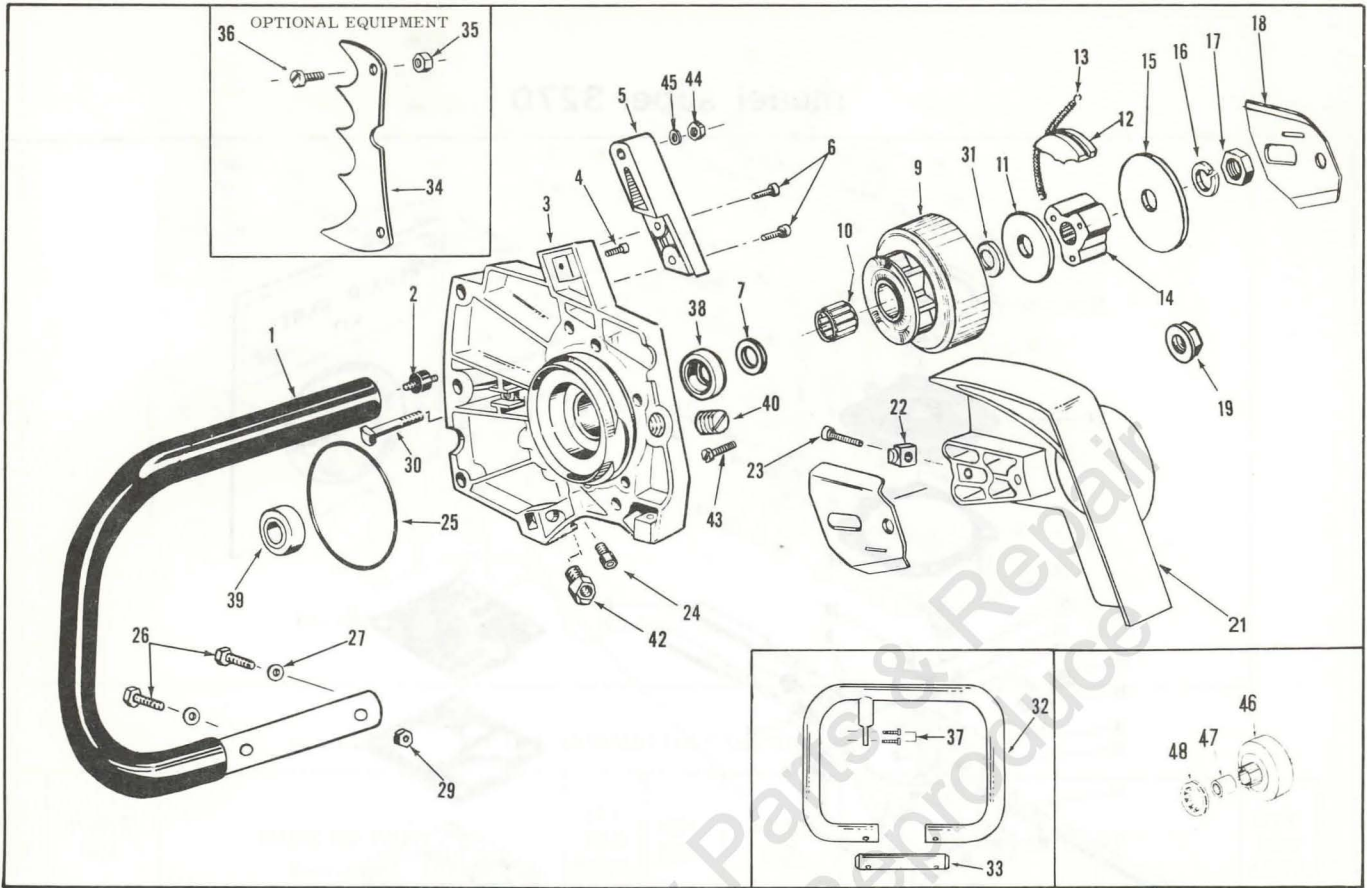

model super 3270

REF. NO.	PART NO.	NAME OF PART	QTY. PER ASSY.	REF. NO.	PART NO.	NAME OF PART	QTY. PER ASSY.
1	473369	Front Handle Assy.	1	25	427889	"O" Ring	1
2	377582	Rubber Mount	1	26	303459	Bolt - Front Handle	2
3	473242	Bearing Carrier Assy.	1	27	306396	Washer - Front Handle	2
4	307175	Screw - Brg. Carrier to C'case . . .	3	29	427170	Nut - Front Handle	1
5	429360	Front Handle Bracket	1	30	427659	Cutter Bar Bolt	2
6	510195	Screw - Handle bracket to bar pad	2	31	428164	Thrust Washer - Clutch	1
7	425015	Washer - Clutch Drum Inner . . .	1	32	471973	Full Wrap Handle Assy.	1
9	473547	Clutch Drum Assy.(Can. & U.S.A.)	1	33	428027	Plug Handle (Full Wrap)	1
10	429557	. Bearing	1	34	471842	Pivot Grip	1
11	427915	Clutch Plate	1	35	800053	. Nut	2
12	427187	Clutch Shoe	3	36	314215	. Screw	2
13	426964	Clutch Spring	1	37	305230	Screw (Full Wrap only)	2
14	471576	Clutch Driver	1	38	428746	Seal - Bearing Carrier	1
15	427916	Clutch Cover	1	39	425066	Bearing Main - Brg. Carrier	1
16	120177	Washer	1	40	307463	Plug	1
17	427181	Nut (R.H. Clutch)	1	42	428258	Oil Fitting	2
18	429400	Guide Plate	2	43	312472	Screw - Brg. Carrier to C'case . . .	3
19	429661	Nut - Strut	2	44	302103	Nut - Bracket	1
21	471791	Strut Assy.	1	45	306799	Washer	1
22	425672	. Pin - Chain Adjustment	1	46	471401	Clutch Drum Assy.	1
23	202190	. Screw - Chain Adjustment . . .	1	47	425091	. Bearing	1
24	428497	Fuel Pick-Up Connector	1	48	471815	Sprocket Segment (Canada & U.S.A.)	1
				48	429957	Sprocket Segment (Australia) . . .	1