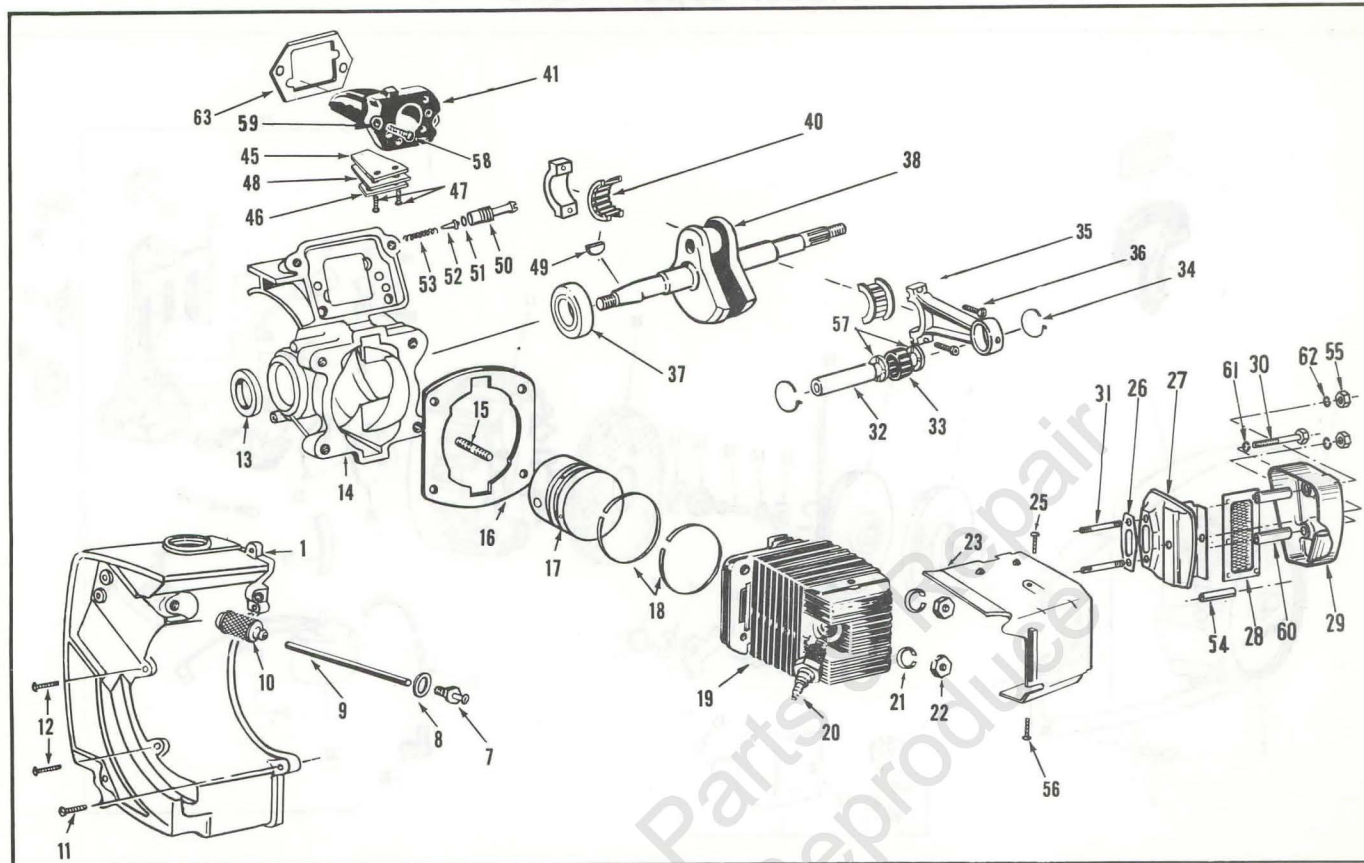

model super 3270

ENGINE PARTS LIST

REF. NO.	PART NO.	NAME OF PART	QTY. PER ASSY.	REF. NO.	PART NO.	NAME OF PART	QTY. PER ASSY.
1	473147	Fuel Tank Assy.	1	32	428367	Wrist Pin	1
7	427856	Connector	1	33	429526	Bearing - Wrist Pin	1
8	427855	Gasket	1	34	428781	Retainer Wrist Pin	2
9	427857	Hose (Fuel Pickup)	1	35	473689	Conn. Rod Assy.	1
10	470986	Pickup Head Assy.	1	36	428826	. Cap Screw	2
11	307175	Screw	6	37	427849	Main Bearing	1
		4 Fuel Tank to Brg. Carrier		38	429480	Crankshaft	1
		1 Oil Tank to Fuel Tank		40	472365	Brg. Cage Assy. c/w needles	1
		1 Oil Tank to Brg. Carrier		41	472240	Reed Valve Assy.	1
12	316004	Screw - Fuel Tank to C'case	2	45	428336	. Reed	1
13	427656	Seal - Crankshaft	1	46	428127	. Retainer (Reed Valve)	1
14	473181	Crankcase Assy.	1	47	428335	. Screw (Reed to Body)	2
15	426642	. Stud - C'case to Cylinder	4	48	428246	. Reed Stiffener	1
16	429429	Gasket	1	49	429481	Flywheel Key	1
17	471901	Piston & Dowel Pin Assy.	1	50	427981	Check Valve Body	1
18	471736	Piston Ring Set	1	51	308528	"O" Ring Check Valve Body	1
19	428368	Cylinder Assy.	1	52	426835	Stem Check Valve Body	1
20	428006	Spark Plug	1	53	426837	Spring Check Valve Body	1
21	306396	Lockwasher	4	54	430139	Spacer - Muffler	1
22	306397	Nut	4	55	306397	Nut - Muffler Cover	2
23	471961	Inner Shroud Assy.	1	56	551725	Screw - Inner Shroud	1
25	510278	Screw - Inner Shroud	1	57	429446	Thrust Washers	2
26	428189	Gasket	1	58	309483	Screw (Reed Valve to C'case)	1
27	473907	Muffler Body Assy.	1	59	306547	Washer - Reed to Body to C'case	2
28	473909	Spark Arrestor Assy.	1	60	430138	Spacer - Muffler	2
29	473908	Muffler Cover Assy.	1	61	120052	Lockwasher - Muffler Cover	1
30	311753	Screw - Muffler to Cylinder	1	62	306396	Lockwasher - Muffler Cover	2
31	430140	Stud - Muffler to Cylinder	2	63	427885	Gasket (Reed Valve to C'case)	1

INDENTED PART NAMES INDICATE THAT THESE PARTS ARE INCLUDED IN PRECEDING ASSEMBLY

SPECIFY MODEL AND SERIAL NUMBER OF MOTOR WHEN ORDERING PARTS