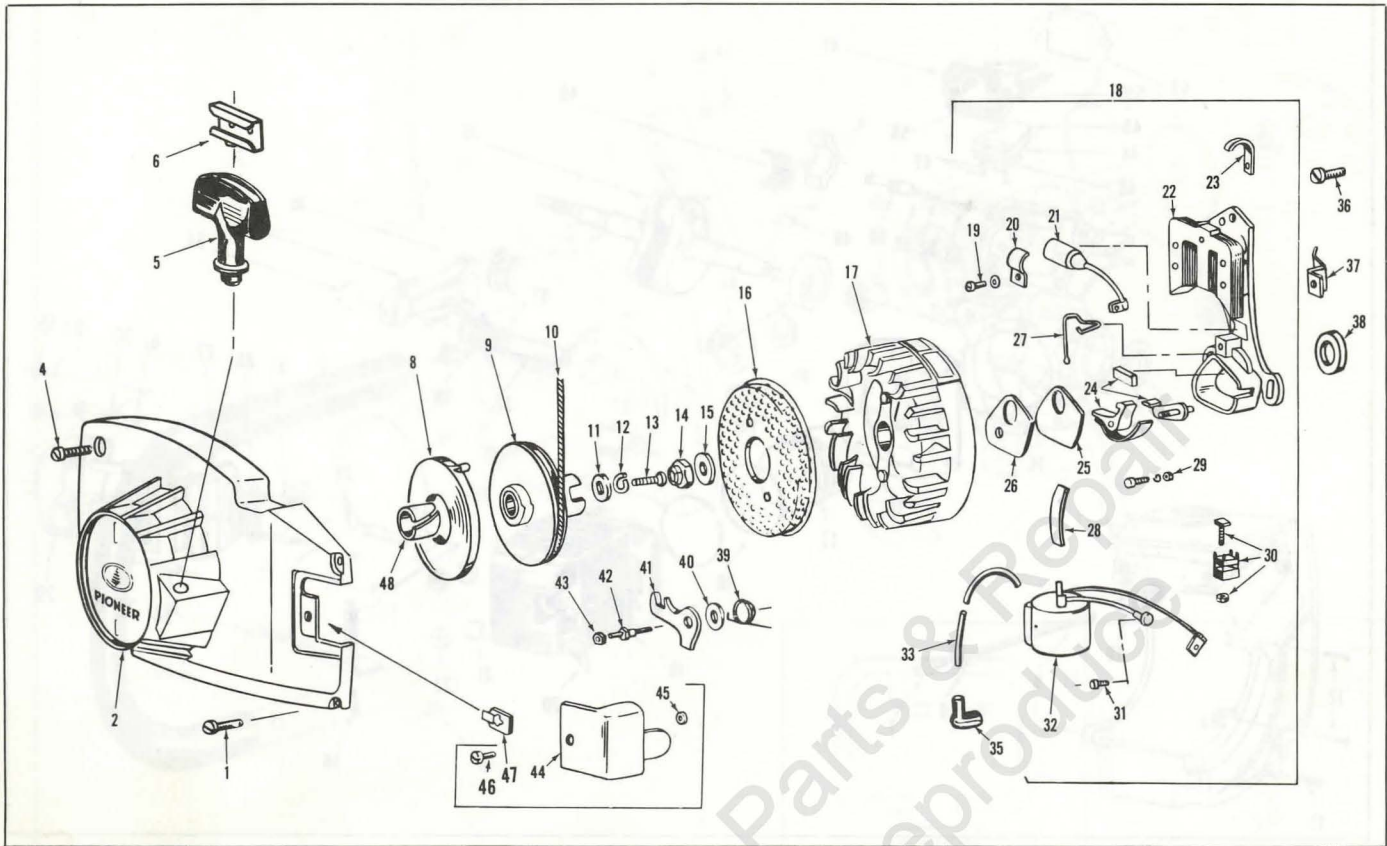

INDENTED PART NAMES INDICATE THAT THESE PARTS ARE INCLUDED IN PRECEDING ASSEMBLY

SPECIFY MODEL AND SERIAL NUMBER OF MOTOR WHEN ORDERING PARTS

model super 3270

STARTER & MAGNETO PARTS LIST

REF. NO.	PART NO.	NAME OF PART	QTY. PER ASSY.	REF. NO.	PART NO.	NAME OF PART	QTY. PER ASSY.
1	309483	Screw - Blower Cover	3	25	429849	. Gasket - Breaker Box	1
2	473138	Blower Cover Assy.	1	26	429524	. Cover - Breaker Box	1
4	316781	Screw - Blower cover to fuel tank	1	27	425698	. Spring - Breaker Box	1
5	427370	Starter Handle	1	28	427748	. Coil Wedge Spring	1
6	429540	Anchor - Rope to Handle	1	29	471366	. Fixed Contact Screw Assy.	1
8	427771	Starter Spring	1	30	471364	. Terminal Connection Unit	1
9	471371	Starter Pulley Assy.	1	31	427749	. Coil Ground Screw	1
10	426752	Starter Cord	1	32	471365	. Coil Assy.	1
11	428105	Washer	1	33	427926	High Tension Wire	1
12	306398	Washer	1	35	580339	Sparky Assembly	1
13	551725	Screw - Pulley to shaft	1	36	304605	Screw - Stator to Fuel Tank	3
14	427826	Locknut (L.H. Flywheel)	1	37	427867	Clip - High Tension Lead	2
15	427743	Washer	1	38	427917	Magneto Felt	1
16	428092	Rotating Screen	1	39	427764	Spring - Starter Pawl	2
17	473399	Flywheel Assy.	1	40	202150	Washer - Pivot to flywheel	2
18	471590	Stator Assy.	1	41	427765	Starter Pawl	2
19	425948	. Clamp Screw Assy.	1	42	427763	Pivot	2
20	427754	. Condensor Clamp	1	43	427914	Nut - Screen to pivot	2
21	471354	. Condensor Assy.	1	44	472228	Inspect Cover Assy.	1
22	427752	. Stator Plate & Core	1	45	427968	. Washer - inspect. cover	1
23	428106	. Clip	1	46	308762	. Screw	1
24	471500	. Breaker Point Set with Felt	1	47	428445	Speed Nut	1
				48	428444	Bearing Liner - Nylon	1