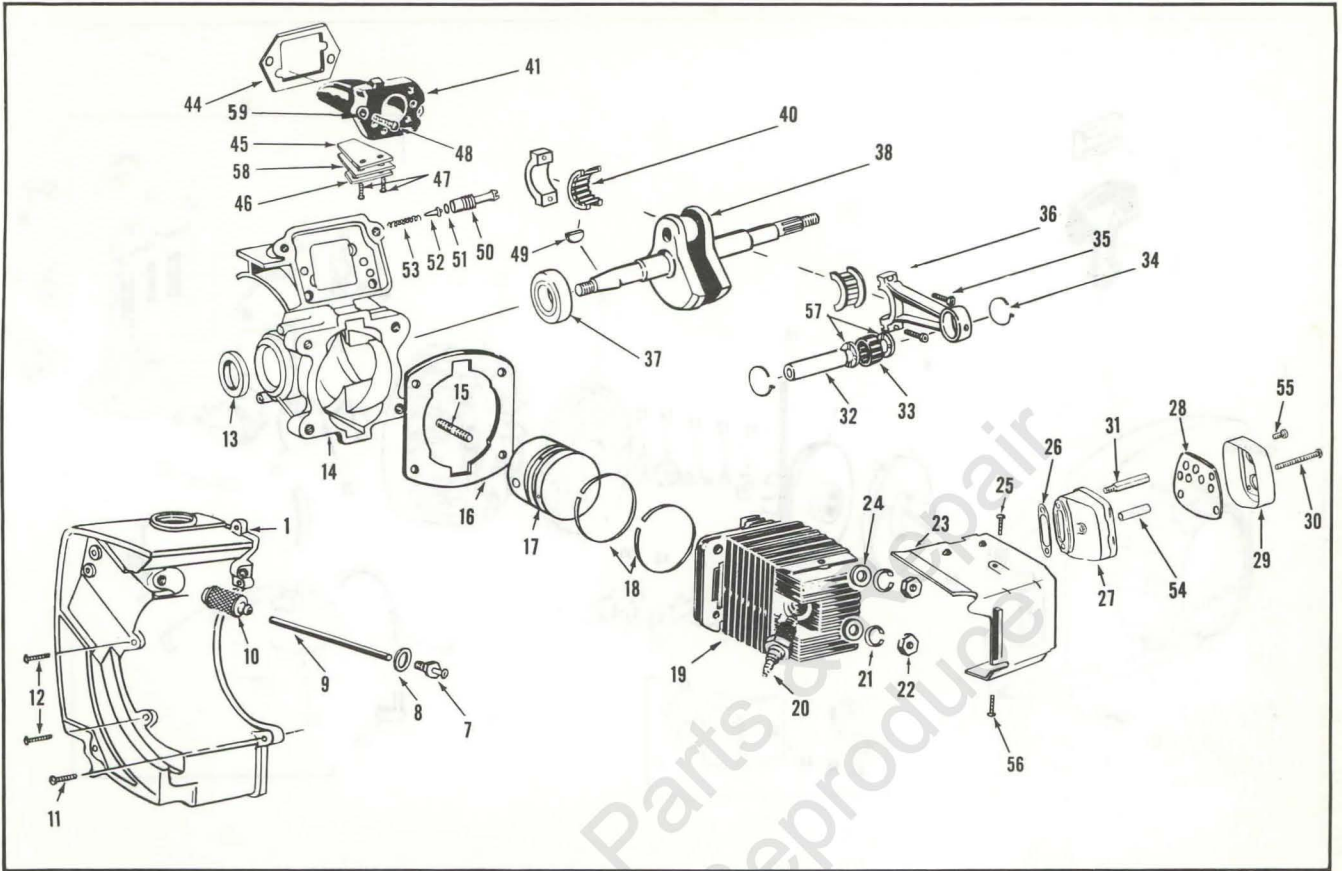

models 3200/3270

ENGINE PARTS LIST

REF. NO.	PART NO.	NAME OF PART	QTY. PER ASSY.	REF. NO.	PART NO.	NAME OF PART	QTY. PER ASSY.
1	473147	Fuel Tank Assy.	1	30	313217	Screw - Muffler to Cylinder	2
7	427856	Connector	1	31	428169	Stud - Muffler to Cylinder	2
8	427855	Gasket	1	32	428367	Wrist Pin	1
9	427857	Hose (Fuel Pickup)	1	33	473400	Bearing - Wrist Pin	1
10	470986	Pickup Head Assy.	1	34	428781	Retainer Wrist Pin	2
11	307175	Screw	6	35	428826	* Cap Screw - Con. Rod	2
		4 Fuel Tank to Brg. Carrier		36	473689	Conn. Rod Assy. (incl. pts. mkd. *)	1
		1 Oil Tank to Fuel Tank		37	427849	Main Bearing (3200-2/3270-1)	
		1 Oil Tank to Brg. Carrier		38	429479	Crankshaft (3200)	1
12	316004	Screw - Fuel Tank to C'case	2	429480	Crankshaft (3270)	1	
13	427656	Seal - Crankshaft	1	40	472365	Brg. Cage Assy. c/w needles	1
14	473181	Crankcase Assy. (incl. pts. mkd. x)	1	41	472240	Reed Valve Assy. (incl. pts. mkd. $)	1
15	426642	x Stud - C'case to Cylinder	4	44	427885	Gasket (Reed Valve to C'case)	1
16	429429	Gasket	1	45	428336	$ Reed	1
17	471901	Piston & Dowel Pin Assy.	1	46	428127	$ Retainer (Reed Valve)	1
18	471736	Piston Ring Set	1	47	428335	$ Screw (Reed to Body)	2
19	471729	Cylinder Assy.	1	48	309483	Screw (Reed Valve to C'case)	2
20	428006	Spark Plug	1	49	429481	Flywheel Key	1
21	306396	Lockwasher	4	50	427981	Check Valve Body	1
22	306397	Nut	4	51	308528	"O" Ring Check Valve Body	1
23	471961	Inner Shroud Assy.		52	426835	Stem Check Valve Body	1
24	552743	Washer - Crankcase to Cylinder	4	53	426837	Spring Check Valve Body	1
25	510278	Screw - Inner Shroud	1	54	428279	Spacer - Long	1
26	428189	Gasket	1	55	305230	Screw - Muffler Cover	2
27	471641	Muffler Body Assy.	1	56	551725	Screw - Inner Shroud	1
28	428573	Baffle Plate	1	57	429446	Thrust Washers	2
29	471612	Muffler Cover	1	58	428246	$ Reed Stiffener	1
				59	306547	Washer - Reed to Body to C'C.	2