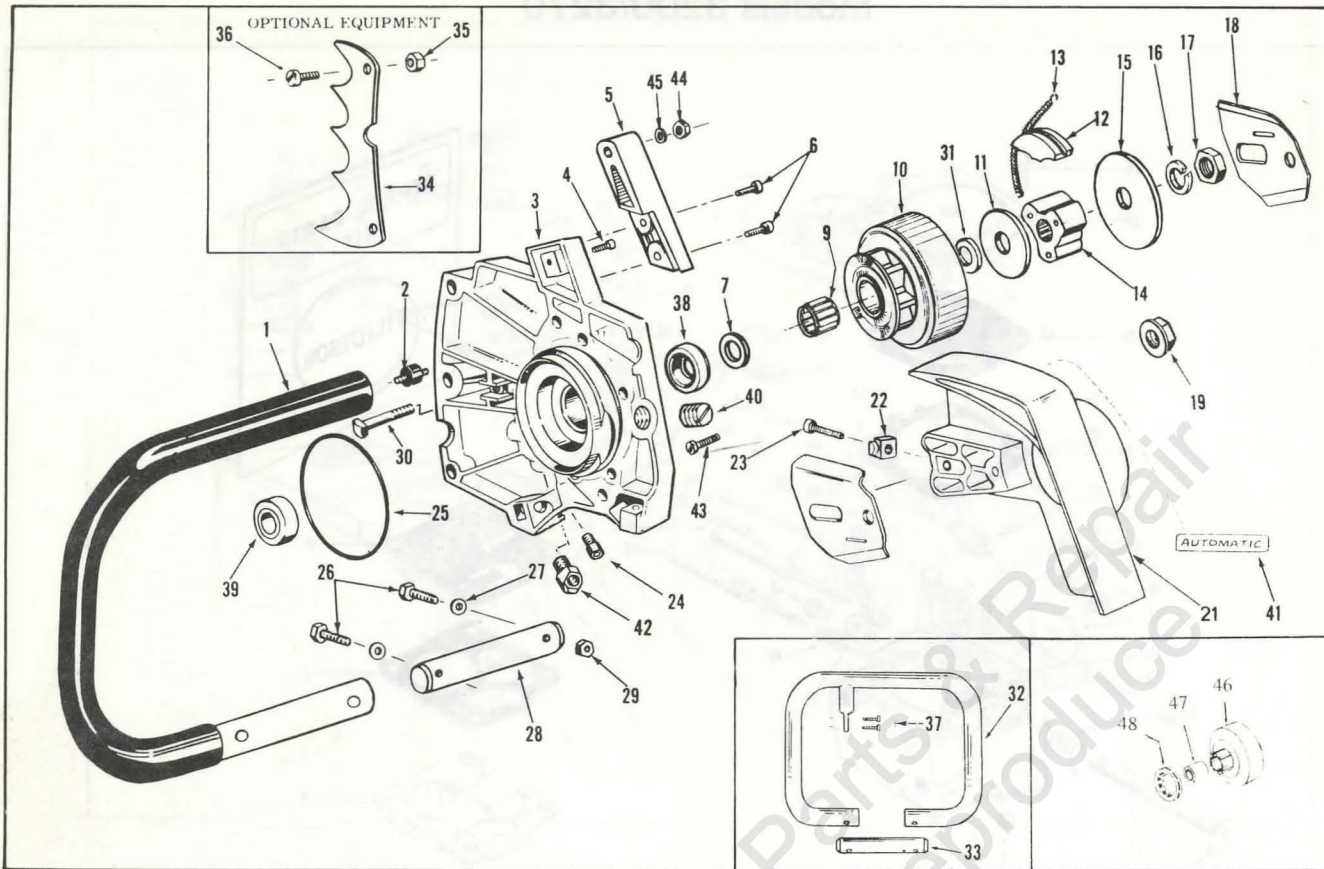

models 3200/3270

REF. NO.	PART NO.	NAME OF PART	QTY. PER ASSY.	REF. NO.	PART NO.	NAME OF PART	QTY. PER ASSY.
1	473368	Front Handle Assy. (3200)	1	24	428497	Fuel Pick-up Connector	1
1	473369	Front Handle Assy. (3270)	1	25	427889	"O" Ring	1
2	377582	Rubber Mount	1	26	303459	Bolt - Front Handle	2
3	473241	Bearing Carrier Assy. (3200)	1	27	306396	Washer - Front Handle	2
3	473242	Bearing Carrier Assy. (3270)	1	28	428027	Plug - Bottom	1
4	307175	Screw - Brg. Carrier to C'case	3	29	427170	Nut - Front Handle	1
5	428695	Front Handle Bracket	1	30	427659	Cutter Bar Bolt	2
6	510195	Screw - Handle bracket to bar pad	2	31	428164	Thrust Washer - Clutch	1
7	425015	Washer - Clutch Drum Inner	1	32	471972	Full Wrap Handle Assy. (3200)	1
9	429557	i Bearing	1	32	471973	Full Wrap Handle Assy. (3270)	1
10	473547	Clutch Drum Assy. (Canada & U.S.A. including parts marked i	1	33	428027	Plug Handle (Full Wrap)	1
10	473534	Clutch Drum Assy. (Australia) including parts marked i	1	34	471842	Pivot Grip (includes parts marked e	1
11	427915	Clutch Plate	1	35	800053	e Nut	2
12	427187	Clutch Shoe	3	36	314215	e Screw	2
13	426964	Clutch Spring	1	37	305230	Screw (Full Wrap only)	2
14	471576	Clutch Driver	1	38	428746	Seal - Bearing Carrier	1
15	427916	Clutch Cover	1	39	425066	Bearing Main- Brg. Carrier - 3270	1
16	120177	Washer	1	40	307463	Plug (3270 only)	1
17	427181	Nut (R. H. Clutch)	1	41	429204	Decal - Strut (3270 only)	1
18	429400	Guide Plate	2	42	428258	Oil Fitting (3270 only)	2
19	429661	Nut - Strut	2	43	312472	Screw - Brg. Carrier to C'case	3
21	471791	Strut Assy. (including parts marked *	1	44	302103	Nut - Bracket	1
22	425672	* Pin - Chain Adjustment	1	45	306799	Washer	1
23	202190	* Screw - Chain Adjustment	1	46	471401	Clutch Drum Assy.incl. parts mkd.&	1
				47	428091	& Bearing	1
				48	471815	Sprocket Segment (Canada & U.S.A.	1
				48	429957	Sprocket Segment (Australia)	1