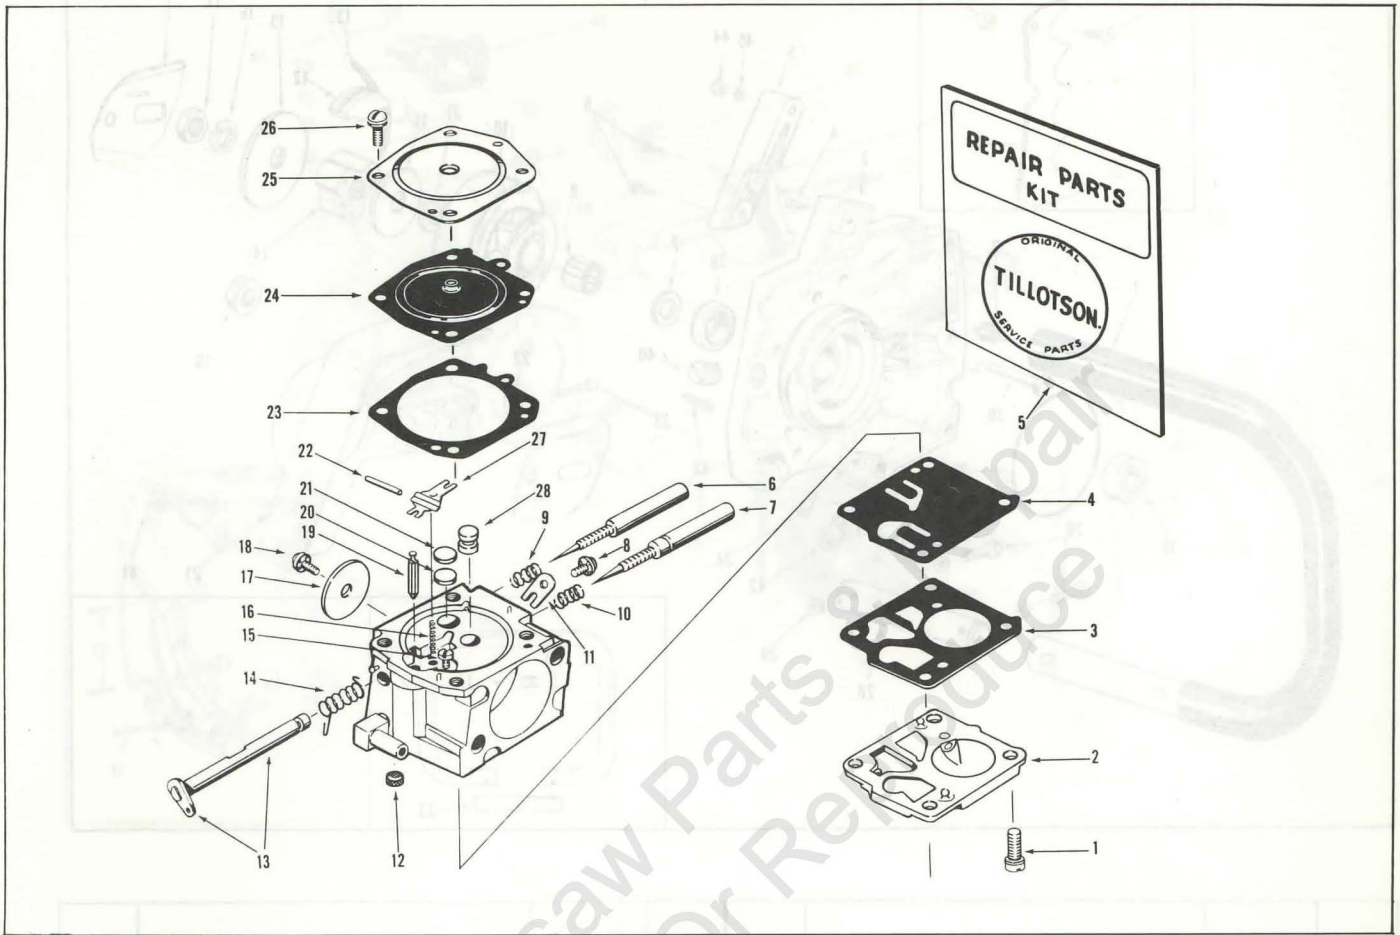

CARBURETOR PARTS LIST

REF. NO.	PART NO.	NAME OF PART	QTY. PER ASSY.	REF. NO.	PART NO.	NAME OF PART	QTY. PER ASSY.
	473452	Carburetor Complete		14	*428417	Throttle Shaft & Return Spring . .	1
1	427955	Screw & Lockwasher	4	15	*427962	Inlet Pinion Pin Ret. Screw	1
2	427939	Cover - Pump	1	16	*426922	Inlet Tension Spring	1
3	*427940	Gasket	1	17	425966	Throttle Shutter	1
4	*427941	Diaphragm	1	18	*427947	Screw & Lockwasher	1
5	471771	Repair Parts Kit (incl. pts. mkd.*).	1	19	*427952	Inlet Needle	1
6	*428419	Idle Adj. Screw	1	20	*428149	Reducer	1
7	*428414	Main Adj. Screw	1	21	*427948	Welch Plug	1
8	*427947	Screw & Lockwasher	1	22	*427954	Inlet Pinion Pin	1
9	*425449	Idle Adj. Spring	1	23	*427950	Gasket	1
10	*425449	Main Adj. Spring	1	24	*471374	Diaphragm Assy.	1
11	427957	Throttle Shaft Clip	1	25	427956	Cover - Diaphragm	1
12	*427951	Inlet Screen	1	26	426145	Screw & Lockwasher	4
13	471739	Throttle Shaft & Lever	1	27	*427953	Inlet Control Lever	1
				28	473451	Check Valve Assy.	1