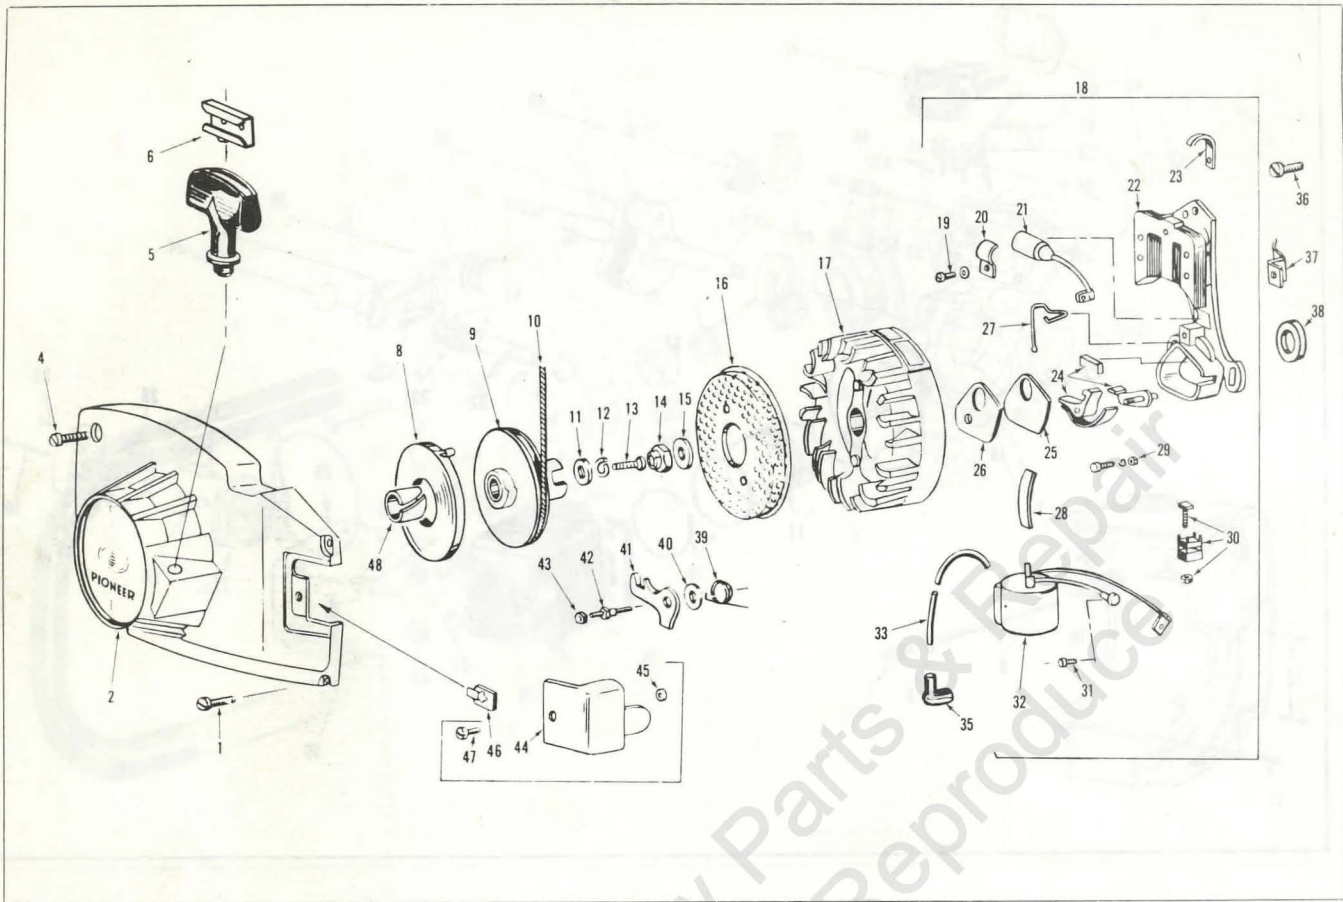

models 3200/3270

STARTER & MAGNETO PARTS LIST

REF. NO.	PART NO.	NAME OF PART	QTY. PER ASSY.	REF. NO.	PART NO.	NAME OF PART	QTY. PER ASSY.
1	309483	Screw - Blower Cover	3	25	429849	x Gasket - Breaker Box	1
2	473138	Blower Cover Assy.	1	26	429524	x Cover - Breaker Box	1
4	316781	Screw - Blower cover to fuel tank	1	27	425698	x Spring - Breaker Box	1
5	427370	Starter Handle	1	28	427748	x Coil Wedge Spring	1
6	429540	Anchor - Rope to Handle	1	29	471366	x Fixed Contact Screw Assy.	1
8	427771	Starter Spring	1	30	471364	x Terminal Connection Unit	1
9	471371	Starter Pulley Assy.	1	31	427749	x Coil Ground Screw	1
10	426752	Starter Cord	1	32	471365	x Coil Assy.	1
11	428105	Washer	1	33	427926	High Tension Wire	1
12	306398	Washer	1	35	580339	Sparky Assembly	1
13	551725	Screw - Pulley to shaft	1	36	304605	Screw - Stator to Fuel Tank	3
14	427826	Locknut (L.H. Flywheel)	1	37	427867	Clip - High Tension Lead	2
15	427743	Washer	1	38	427917	Magneto Felt	1
16	428092	Rotating Screen	1	39	427764	Spring - Starter Pawl	2
17	473399	Flywheel Assy.	1	40	202150	Washer - Pivot to flywheel	2
18	471590	Stator Assy. (incl. pts. mkd. x)	1	41	427765	Starter Pawl	2
19	425948	x Clamp Screw Assy.	1	42	427763	Pivot	2
20	427754	x Condensor Clamp	1	43	427914	Nut - Screen to pivot	2
21	471354	x Condensor Assy.	1	44	472228	Inspect Cvr. Assy. (incl.pts.mkd. ε)	1
22	427752	x Stator Plate & Core	1	45	427968	ε Washer - inspect. cover	1
23	428106	x Clip	1	46	428445	Speed Nut	1
24	471500	x Breaker Point Set with Felt	1	47	308762	ε Screw	1
				48	428444	Bearing Liner - Nylon	1