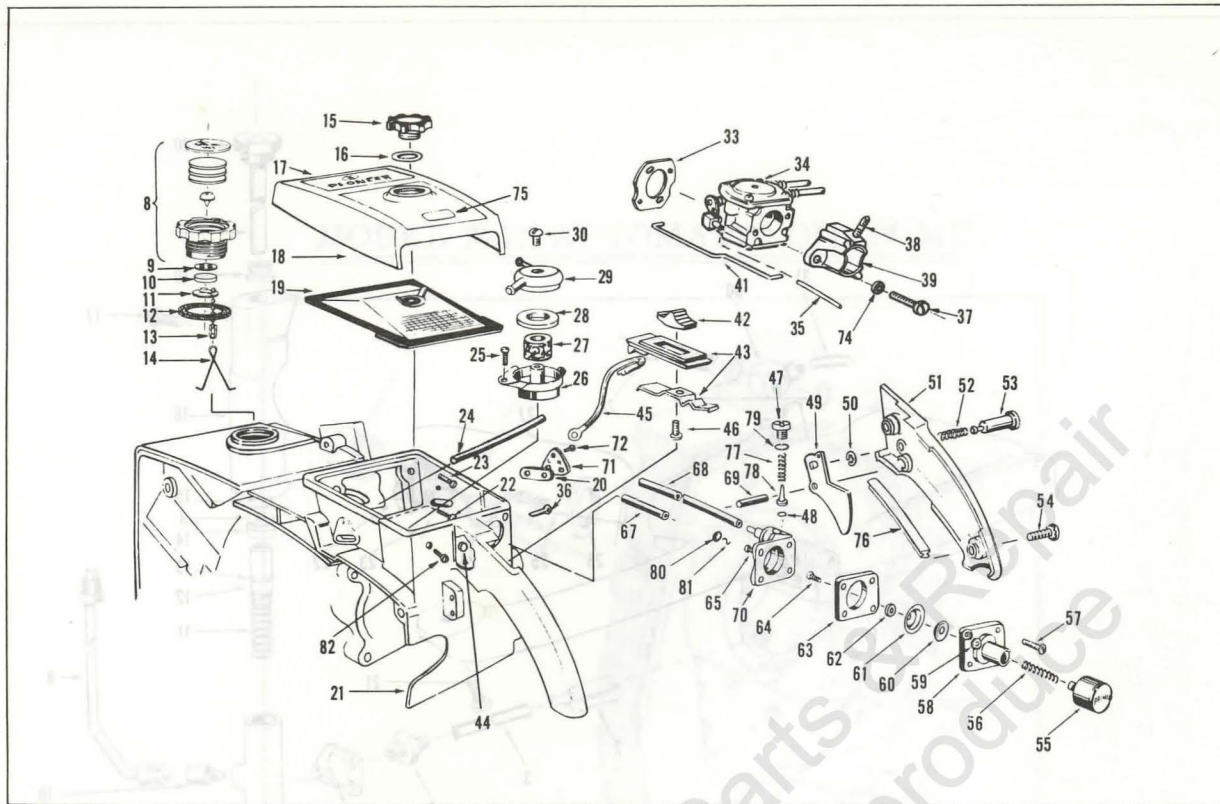

models 3200/3270

OUTER ASSEMBLIES PARTS LIST

REF. NO.	PART NO.	NAME OF PART	QTY. PER ASSY.	REF. NO.	PART NO.	NAME OF PART	QTY. PER ASSY.
	471820	Gas Cap Assy. (incl. pts. mkd. *)		45	471422	Switch Wire Assy.	1
8	471821	* Gas Cap Body Assy.	1	46	426662	& Screw - Self Tapping	1
9	428600	* Filter Cover	1	47	429128	End Cap	1
10	427994	* Filter Disc	1	48	308528	"O" Ring - Exit Valve	2
11	427278	* Cover	1	49	427696	Throttle Trigger	1
12	425087	* Gasket	1	50	309623	Retainer Clip	1
13	427277	* Bead Chain	1	51	429183	Rear Handle Cover	1
14	427213	* Lock Spring	1	52	428171	Spring - Throttle Lock	1
15	471357	Knob Assy.	1	53	427815	Pin - Throttle Lock	1
16	304614	Retaining Ring	1	54	307613	Screw - Cover to rear handle	2
17	429187	Decal - 3200	1	55	427712	Button	1
	429192	Decal - 3270	1	56	427800	Spring - Primer Button	1
18	429185	Air Filter Cover	1	57	311835	Screw - Primer to rear handle	2
19	428728	Air Filter Element	1	58	427860	Cover - Primer Pump	1
20	428204	Grommet	1	59	302437	Nut - Primer Body to Cover	2
21	429184	Rear Handle (& Air Box)	1	60	426818	Cup	1
22	307175	Screw (Rear Handle to C'case)	1	61	426815	Diaphragm	1
23	510195	Screw (Rear Handle to C'case)	3	62	426926	Cup Washer	1
24	427862	Fuel Hose (Tank to Filter)	1	63	427715	Gasket	1
25	305230	Screw (Bowl to Air Box)	1	64	426821	Screw	1
26	471917	Fuel Filter Bowl Assy.	1	65	312475	Screw Body to Cover	2
27	428010	Felt	1	67	429451	Fuel Hose - Primer intake	1
28	427369	Gasket	1	68	428013	Fuel Hose - Primer to C'case	1
29	472364	Cover	1	69	308016	Roll Pin - Rear Handle	1
30	307506	Screw	1	70	472310	Primer Body & Fitting Assy.	1
33	427888	Gasket - Reed to Carb.	1	71	428344	Grommet Retainer	1
34	473452	Carburetor	1	72	312811	Screw Carb. Grommet	1
35	428350	Fuel Hose (Filter to Carb.)	1	74	120052	Washer	2
36	306370	Cotter Pin	1	75	429187	Decal (3200)	1
37	427785	Screw (Carb. to Reed Body)	2	76	429192	Decal (3270)	1
38	428081	i Stud (Blow Back Tube)	1	77	429161	Cushion	1
39	471571	Blowback Tube Assy. (incl. pts. mkd. i)	1	78	426837	Spring	1
				79	426835	Stem	1
41	428351	Throttle Link	1	80	429453	Washer	1
42	427128	& Switch Button	1	81	426825	Disc. Valve - Inlet	1
43	471699	Switch Assy. (incl. pts. mkd. &)	1	82	426824	Clip	1
44	428352	Grommet	1		428929	Idle Adjustment Screw	1