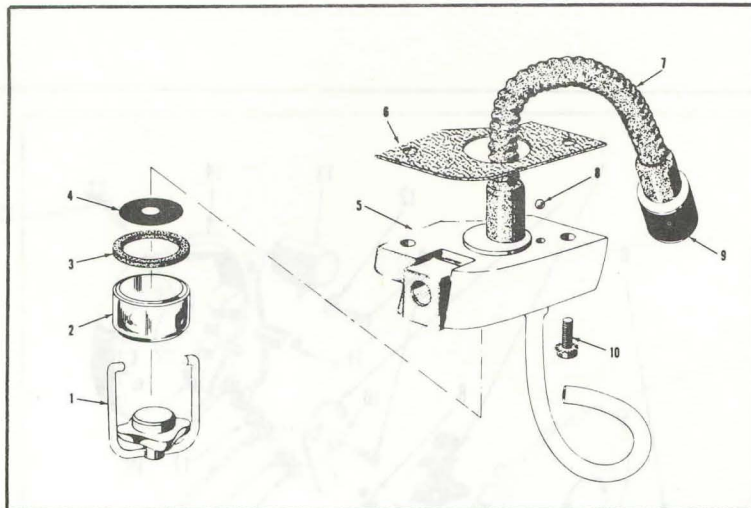

FUEL FILTER SYSTEM PARTS LIST

Ref. No.	Part No.	Description	Qty. Req'd.
1	377607	Clamp Unit	1
2	303121	Sediment Bowl	1
3	427369	Gasket - Filter Bowl	1
4	427123	Screen	1
5	471932	Fuel Filter Body Assy. (complete with lead shot)	1
6	428828	Gasket (Filter to Rear Handle)	1
7	425343	Flex Pickup Line	1
8	304201	Lead Shot	1
9	471121	Pickup Head Assy.	1
10	307194	Screw (Fuel Filter Body)	2