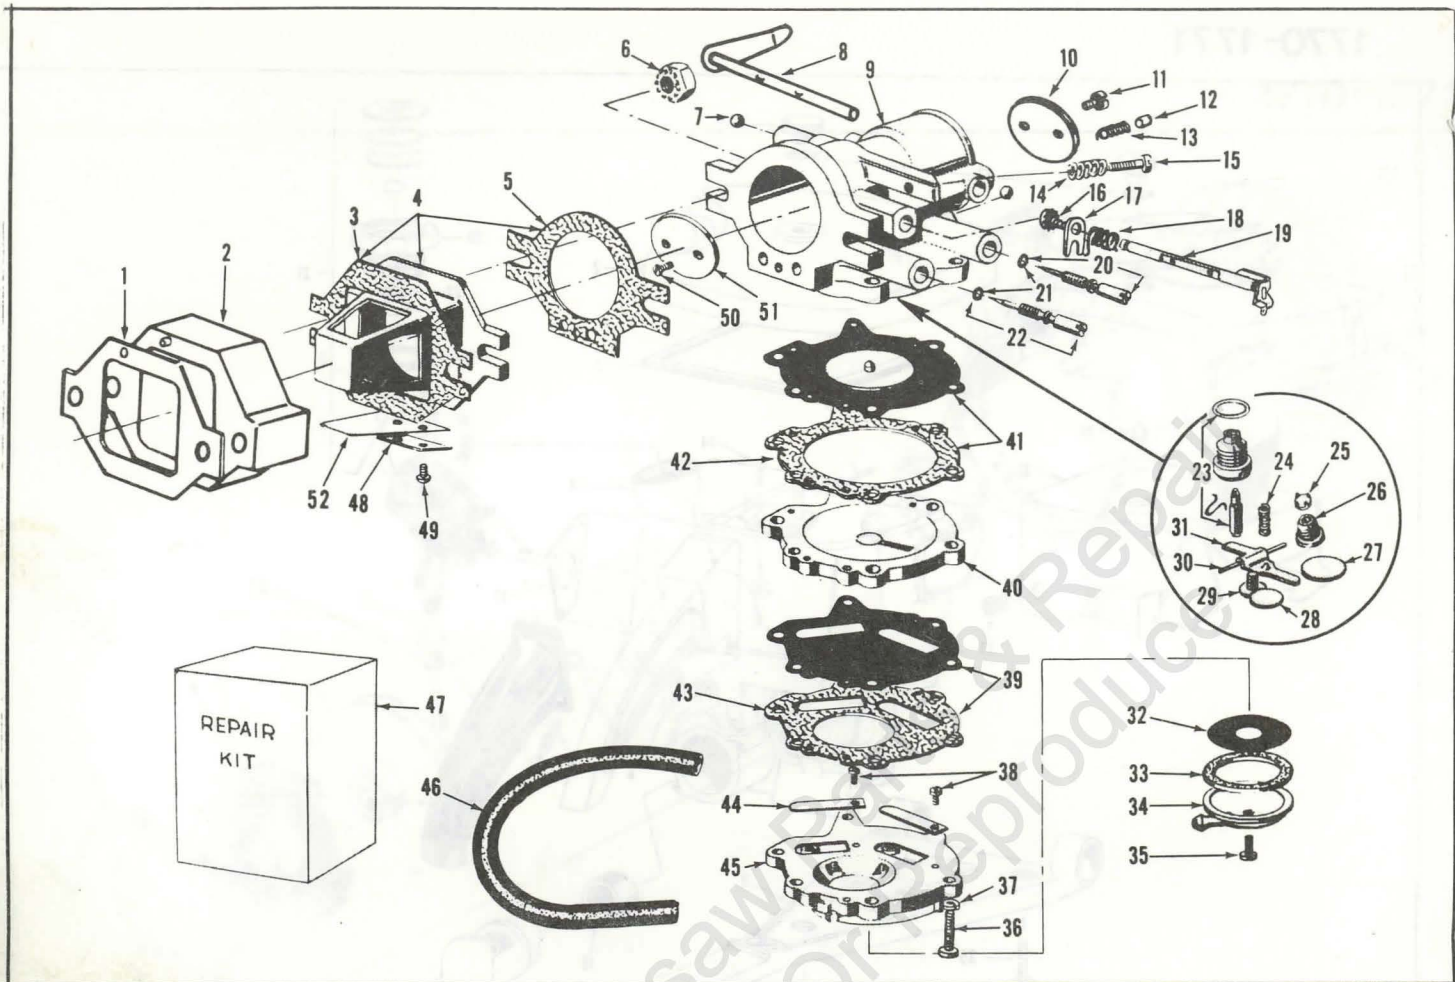

CARBURETOR AND REED VALVE ASSEMBLIES PARTS LIST

Ref. No.	Part No.	Description	Qty. Req'd.	Ref. No.	Part No.	Description	Qty. Req'd.
†	473336	Carburetor Assy. Complete	1	27	202310	Core Plug	1
1	428752	Gasket	1	28	303405	Core Plug	1
2	428751	Insulating Block	1	29	309457	Screw (Hinge Pin)	1
3	427136	Gasket (Rear Handle)	1	30	309456	Hinge Pin	1
4	471116	Reed Valve Assy.	1	31	309420	Lever (Inlet Control)	1
5	427137	Gasket (Reed to Carb.)	1	32	427123	Screen	1
6	304609	Keps Nut	2	33	427369	Gasket (Screen)	1
7	304201	Lead Shot	2	34	310407	Cover	1
8	472207	Choke Shaft & Lever Assembly	1	35	306915	Screw (Cover)	1
9	473337	Carburetor Body & Bushing Assy.	1	36	427248	Screw (Hsg. to Body)	6
10	309448	Choke Valve	1	37	306310	Washer	6
11	303760	Screw (Choke Valve)	2	38	310822	Screw (Valve to Hsg.)	2
12	309449	Friction Pin	1	39	379234	Fuel Pump Diaphragm & Gasket Set	1
13	303236	Spring	1	40	309323	Plate (Diaphragm - Carb.)	1
14	309473	Spring (Idle Adj.)	1	41	379233	Metering Diaphragm & Gasket Set	1
15	309462	Screw (Idle Adj.)	1	42	309463	Metering Gasket	1
16	307191	Screw	1	43	309464	Pump Gasket	1
17	310942	Retainer	1	44	309466	Valve (Fuel Pump)	2
18	309444	Spring Throttle Shaft	1	45	309320	Hsg. & Nipple Assy.	1
19	471935	Throttle Shaft Assembly	1	46	427126	Pickup Line	1
20	379232	Low Speed Adj. Needle	1	47	379235	Repair Kit	1
21	304598	"O" Ring (Low & High Speed)	2	48	427135	Retainer Plate	4
22	379232	Hi Speed Adj. Needle	1	49	303764	Screw (Plate)	8
23	473338	Inlet Needle & Seat Assembly	1	50	303760	Screw (Throttle Valve)	2
24	309455	Spring (Lever)	1	51	311767	Throttle Valve	1
25	309422	Check Valve	1	52	427134	Reed	4
26	309421	Valve Seat	1