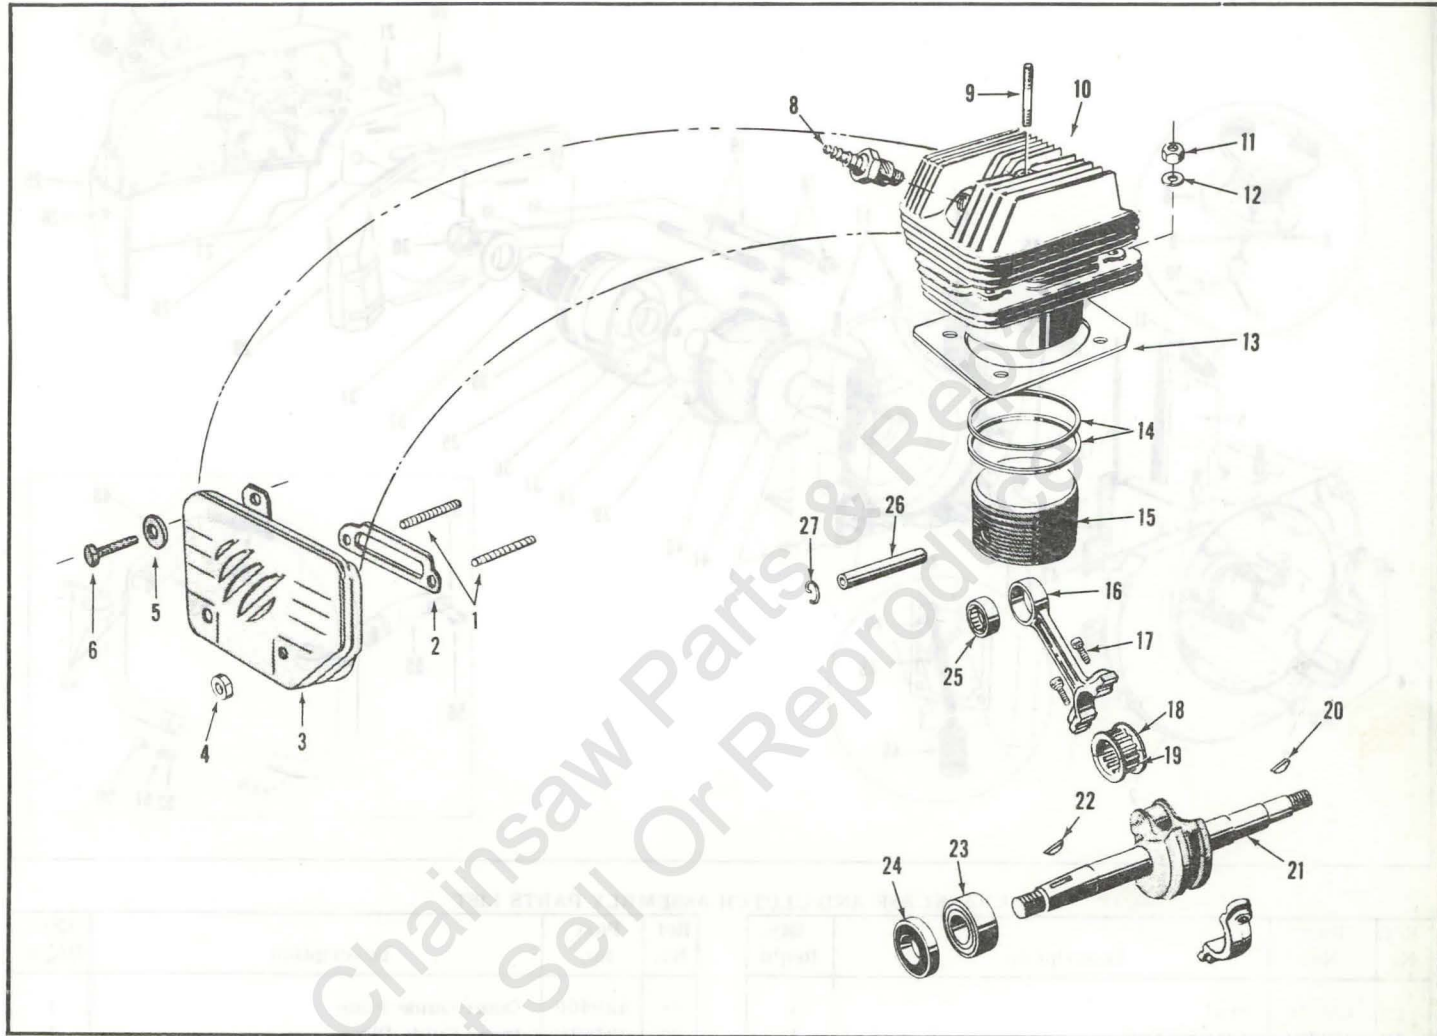

ENGINE PARTS LIST

Ref. No.	Part No.	Description	Qty. Req'd.
1	427601	Stud (Muffler)	2
2	427600	Gasket (Muffler)	1
3	471860	Muffler Assy.	1
4	304609	Nut (Muffler)	2
5	308134	Washer (Muffler)	1
6	302468	Screw (Muffler)	1
8	428586	C-J 6 Spark Plug ●	1
9	429353	Stud	1
10.	473262	Cylinder Assy.	1
11.	306397	Nut (Cylinder to Crankcase)	4
12	306396	Washer (Cylinder to Crankcase)	4
13	427523	Gasket (Cyl. Base) Pack Of 5 - 471241	1
14	473381	Ring Set	1
15	473382	Piston W/ Dowel Pin	1

Ref. No.	Part No.	Description	Qty. Req'd.
16	470168	Connecting Rod	1
17	304610	Screw - Socket Head	2
18	470927	Bearing Cage Assy.	1
19	470926	Needles (Pkg. of 12)	1
20	427179	Key - Clutch	1
21	471942	Crankshaft	1
22	425061	Key - Flywheel	1
23	425066	Bearing	2
24	425076	Seal	2
25	429131	Needle Brg.	1
26	427480	Wrist Pin	1
27	425062	Retaining Pin	2

● Optional CJ4 428936