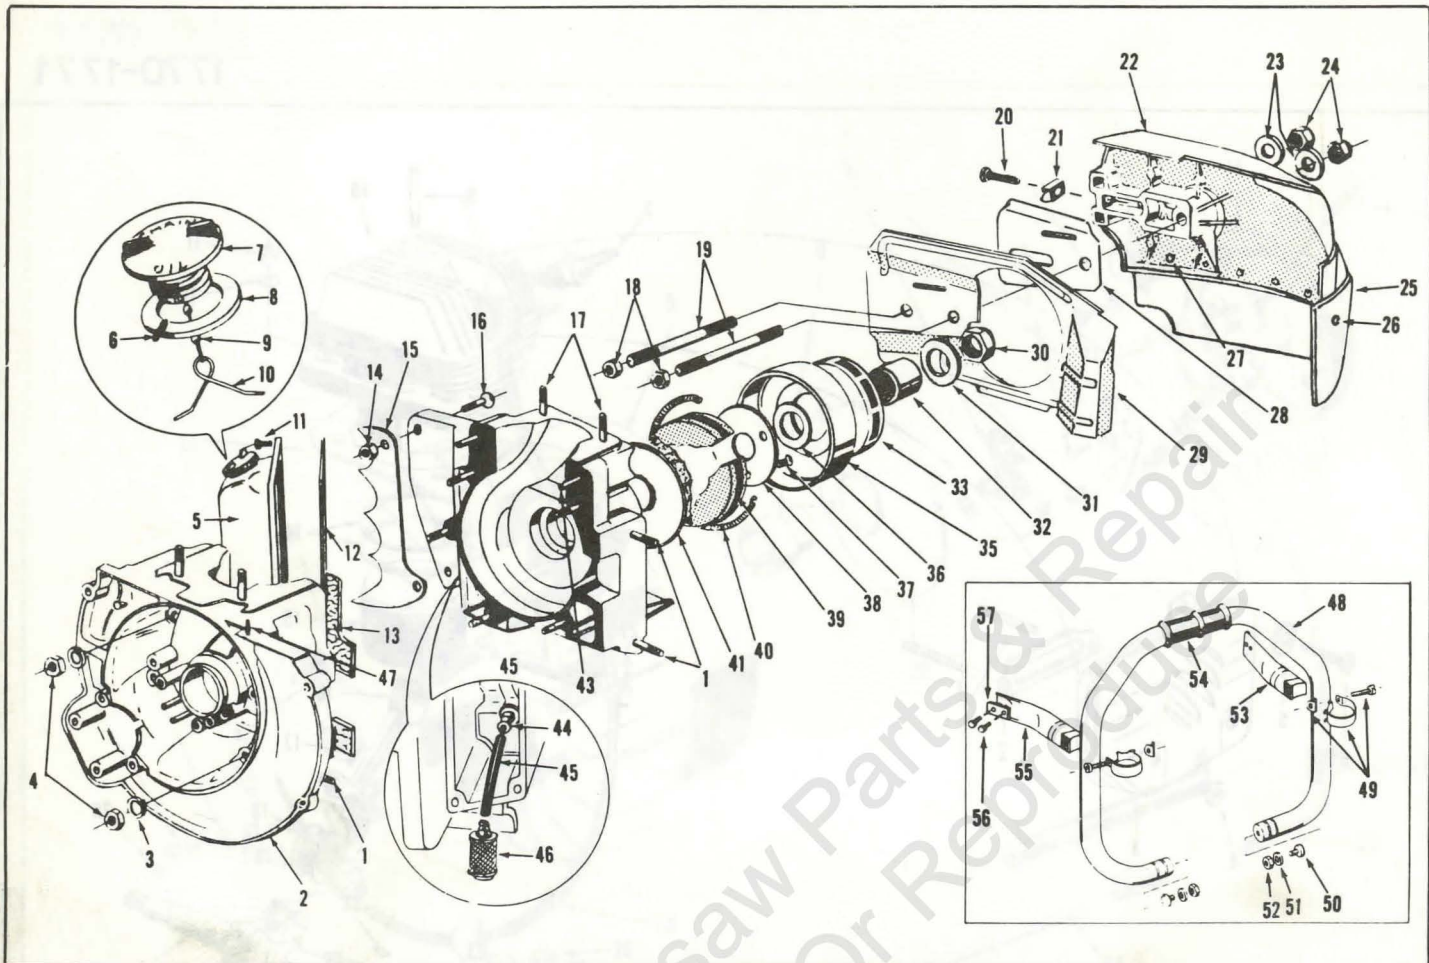

CRANKCASE AND CLUTCH ASSEMBLY PARTS LIST

Ref. No.	Part No.	Description	Qty. Req'd.	Ref. No.	Part No.	Description	Qty. Req'd.
1	425578	Stud	4	28	429400	Outer Guide Plate	1
2	473384	C'Case Assy.	1	29	427991	Inner Guide Plate	1
3	306396	Lockwasher	5	30	427181	Nut (Sprocket)	1
4	306397	Nut	5	31	427413	Washer (Sprocket)	1
5	427195	Cover (Oil Tank)	1	32	425091	Needle Bearing	1
6	427289	Taper Pin	1	33	471563	Sprocket Segment - .4 Pitch	1
7	427286	Body	1	35	471401	Drum and Spline Assy.	1
8	425074	Gasket	1	36	427185	Thrust (Washer)	1
9	427277	Bead Chain	1	37	302104	Screw (Clutch)	3
10	427288	Lock Spring	1	38	427270	Retaining Plate	1
11	302948	Screw (Oil Cover)	4	39	427187	Clutch Shoe	3
12	427196	Gasket (Oiler Body)	1	40	427188	Clutch Spring	1
13	427509	Gasket	1	41	470978	Clutch Driver Assy.	1
14	427170	Nut	2	43	427073	Taper Pin	2
15	471018	Eastern Pivot Grip Assy.	1	44	426220	Oiler Intake Connector	1
*	471019	Western Pivot Grip Assy.	1	45	426200	Oiler Inlet Tube	1
16	130491	Screw	2	46	470193	Oiler Pickup Assy.	1
17	425578	Studs	9	47	311534	Roll Pin	1
18	425078	Nut (Strut Stud)	2	48	473331	Front Handle Assy. (1771)	1
19	427242	Stud (Strut)	2	49	428963	Clamp Assy.	2
20	202190	Tension Screw	1	50	306501	Bolt	2
21	425672	Tension Pin	1	51	306325	Washer	2
22	471524	Strut Assy.	1	52	306932	Nut	2
*	471189	Bow Strut Assy.	1	53	429395	Front Handle Brace Blower Side	1
23	425116	Washer (Strut)	2	54	471016	Front Handle Grip	1
24	425031	Nut (Strut)	2	55	429394	Front Handle Brace - Strut Side	1
25	428907	Deflector	1	56	304607	Screw Hdle. Brace to Tank	4
26	428007	Rivet - Long	1	57	428916	Plate - Handle Brace Mtg.	2
27	427992	Rivet - Short	6	*	428956	Pivot Grip Support Bracket	1

* Not Shown