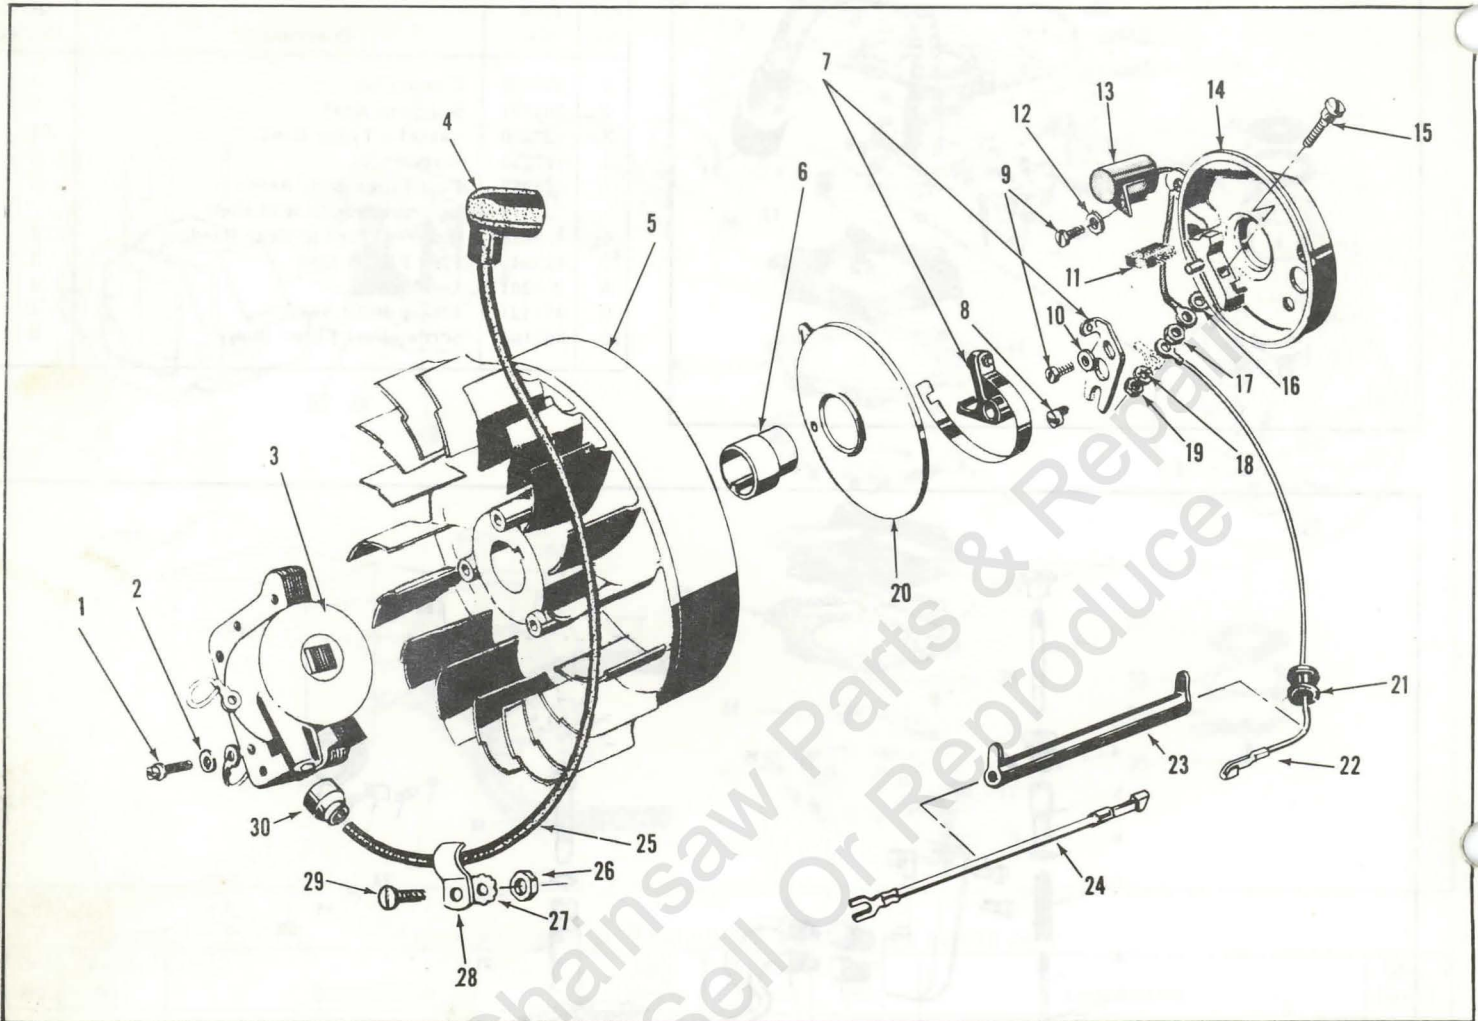

MAGNETO PARTS LIST

Ref. No.	Part No.	Description	Qty. Req'd.
1	510397	Screw	3
2	300154	Washer	1
3	580454	Oil & Lamination Assy.	1
4	580339	Sparky Assy.	1
5	471937	Flywheel Assy.	1
6	510603	Cam	1
7	580560	Breaker Point Set	1
8	510185	Eccentric Screw	1
9	307193	Screw (Cond. to C'Case)	2
10	303497	Washer	1
11	429505	Oiler Wick	1
12	303497	Washer	1
13	426528	Condenser	1
14	510579	Hsg. (Contact Breaker)	1
15	426522	Terminal Screw	1

Ref. No.	Part No.	Description	Qty. Req'd.
16	307189	Washer	1
17	302437	Nut	1
18	307247	Washer	1
19	302437	Nut	1
20	510577	Cover (Breaker Hsg.)	1
21	425338	Switch Wire Grommet	1
22	471985	Switch Wire Assy. (Mag. End)	1
23	303806	Insulating Sleeve	1
24	471986	Switch End (Wire Assy.)	1
25	426232	Hi Tension Wire	1
26	130450	Nut	1
27	303916	Washer	1
28	120001	Clamp	1
29	302812	Screw	1
30	313586	Insulating Cover	1