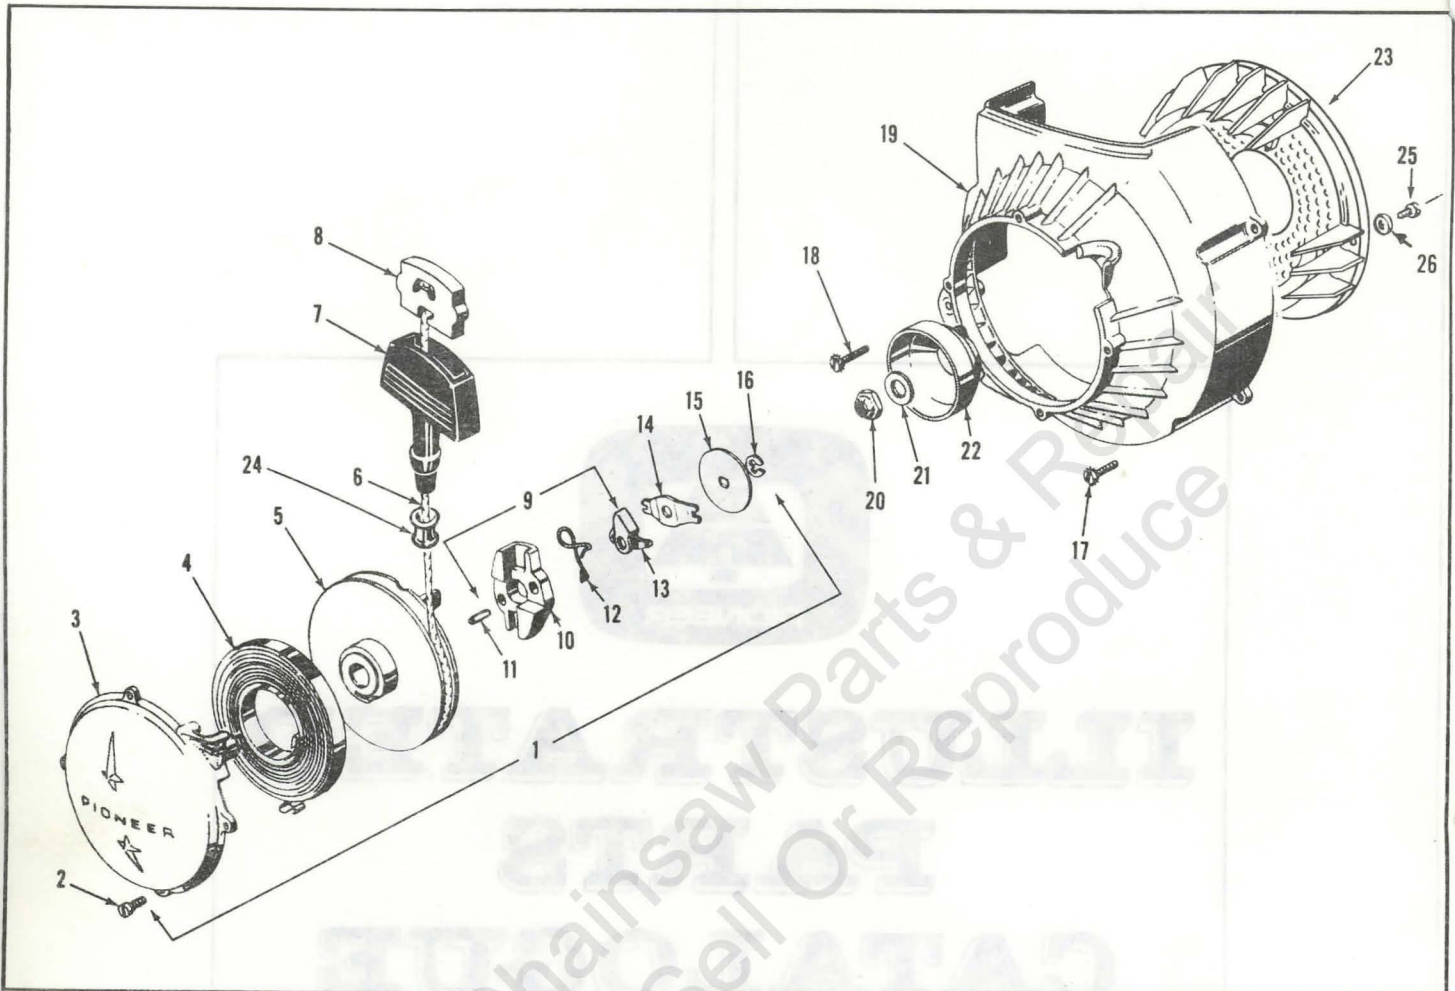

35 CENTS

ILLUSTRATED PARTS CATALOGUE

MODELS 1770-1771

PART NO. 430064 REPRINTED APRIL 80

STARTER ASSEMBLY PARTS LIST

Ref. No.	Part No.	Description	Qty. Req'd.
1	470968	Starter Assembly	1
2	302948	. Screw (Cover to Housing)	4
3	470969	. Starter Cover Assembly	1
4	427158	. Starter Rewind Spring	1
5	427159	. Starter Pulley	1
6	425846	. Starter Cord	1
7	427370	. Starter Handle	1
8	427492	. Anchor	1
9	470970	. Starter Pawl Assembly	1
10	427161	. . Pawl Block	1
11	427145	. . Roll Pin	2
12	427163	. . Pawl Spring	1
13	427162	. . Pawl	1
14	427164	. Friction Spring	1

OIL PUMP

Ref. No.	Part No.	Description	Qty. Req'd.	Ref. No.	Part No.	Description	Qty. Req'd.
1	427704	Oiler Button	1	10	307194	Screw (Oil Pump to R.Hdle)	2
2	428818	Plunger Rod	1	11	428737	Oil Pump Body	1
3	428738	End Cap	1	12	428001	Fitting - Oiler Line	1
4	202755	Retaining Ring	1	13	471478	Outlet Valve Assy.	1
5	428343	Plunger	1	14	471940	Oil Line(Junc.Plte.to In. Vlv)	1
6	428906	O Ring	1	15	471941	Oil Line(Junc.Plte.to In. Vlv)	1
7	428357	Plunger Spring	1	16	429499	Junction Plate	1
8	428342	Ball Spring	1	17	427102	Gasket	1
9	428341	Ball 1/4" Dia.	1	18	305230	Screw	6