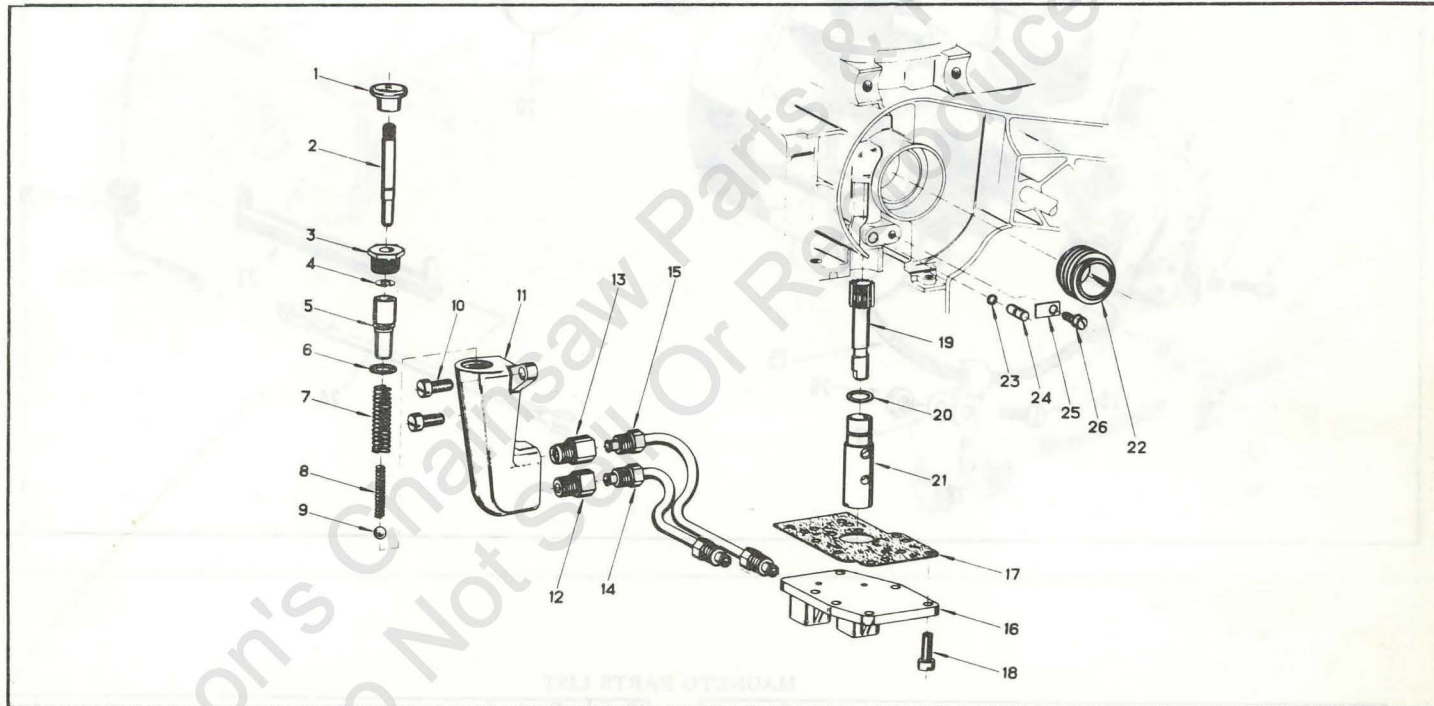

35 CENTS

ILLUSTRATED PARTS CATALOGUE

MODELS 1770-1771

PART NO. 430064 REPRINTED APRIL 80

STARTER ASSEMBLY PARTS LIST

Ref. No.	Part No.	Description	Qty. Req'd.
1	470968	Starter Assembly	1
2	302948	. Screw (Cover to Housing)	4
3	470969	. Starter Cover Assembly	1
4	427158	. Starter Rewind Spring	1
5	427159	. Starter Pulley	1
6	425846	. Starter Cord	1
7	427370	. Starter Handle	1
8	427492	. Anchor	1
9	470970	. Starter Pawl Assembly	1
10	427161	. . Pawl Block	1
11	427145	. . Roll Pin	2
12	427163	. . Pawl Spring	1
13	427162	. . Pawl	1
14	427164	. Friction Spring	1

Ref. No.	Part No.	Description	Qty. Req'd.
18	307191	Screw - Switch Cover	3
19	425101	Switch	1
20	472245	Gas Cap	1
21	472244	Gas Cap Assembly	1
22	428600	Filter Support Plate	1
23	427994	Filter Disc	1
24	427278	Cover - Valve	1
25	425087	Gasket	1
26	427277	Bead Chain	1
27	427213	Lock Spring	1
28	429494	Decal 1771	1
29	429347	Outer Shroud	1
30	426746	Grommet	2
31	473177	Inner Shroud Assembly	2
32	304614	"O" Ring	2
33	602844	Rubber Cap	1
34	307194	Screw	2
35	302288	Screw - Base Plate to C'Case Half	2

OIL PUMP

Ref. No.	Part No.	Description	Qty. Req'd.	Ref. No.	Part No.	Description	Qty. Req'd.
1	427704	Oiler Button	1	10	307194	Screw (Oil Pump to R.Hdle)	2
2	428818	Plunger Rod	1	11	428737	Oil Pump Body	1
3	428738	End Cap	1	12	428001	Fitting - Oiler Line	1
4	202755	Retaining Ring	1	13	471478	Outlet Valve Assy.	1
5	428343	Plunger	1	14	471940	Oil Line(Junc.Plte.to In. Vlv)	1
6	428906	O Ring	1	15	471941	Oil Line(Junc.Plte.to In. Vlv)	1
7	428357	Plunger Spring	1	16	429499	Junction Plate	1
8	428342	Ball Spring	1	17	427102	Gasket	1
9	428341	Ball 1/4" Dia.	1	18	305230	Screw	6