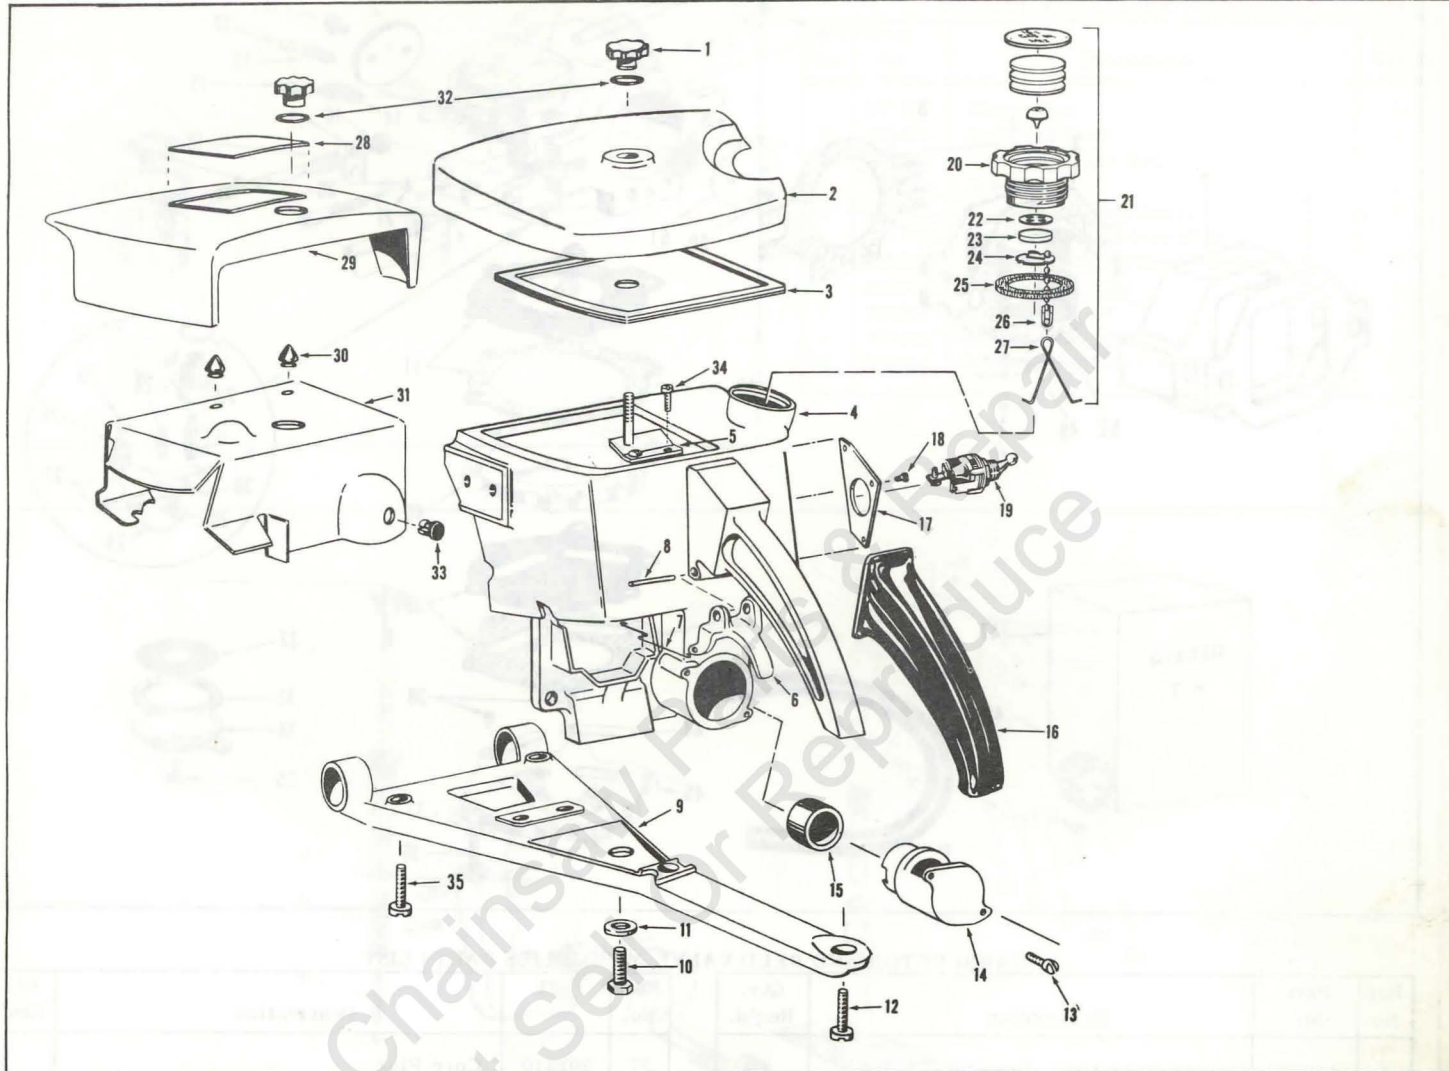

35 CENTS

ILLUSTRATED PARTS CATALOGUE

MODELS 1770-1771

PART NO. 430064 REPRINTED APRIL 80

STARTER ASSEMBLY PARTS LIST

Ref. No.	Part No.	Description	Qty. Req'd.
1	470968	Starter Assembly	1
2	302948	. Screw (Cover to Housing)	4
3	470969	. Starter Cover Assembly	1
4	427158	. Starter Rewind Spring	1
5	427159	. Starter Pulley	1
6	425846	. Starter Cord	1
7	427370	. Starter Handle	1
8	427492	. Anchor	1
9	470970	. Starter Pawl Assembly	1
10	427161	. . Pawl Block	1
11	427145	. . Roll Pin	2
12	427163	. . Pawl Spring	1
13	427162	. . Pawl	1
14	427164	. Friction Spring	1

1770-1771

REAR HANDLE ASSEMBLY

Ref. No.	Part No.	Description	Qty. Req'd.
1	471357	Knob Assembly	2
2	428764	Air Filter Cover	1
3	471945	Air Filter Element	1
4	473261	Rear Handle & Fuel Tank (with parts marked x)	
5	472221	Ret. Plate and Bolt Assembly	1
6	428750	Throttle Trigger	1
7	428836	Throttle Link	1
8	426636	Roll Pin	1
9	429346	Base Plate	1
10	300646	Screw (Base Plate to C'Case - 2) (Base Plate to Rear Handle - 3)	5
11	306396	Lock Washer	5
12	307194	Screw (Base Plate to Rear Handle)	1
13	305230	Screw (Adaptor to Rear Handle)	2
14	429350	Adaptor	1
15	428840	Intake Grommet	1
16	428763	Handle Grip	1
17	428761	Switch Cover	1

OIL PUMP

Ref. No.	Part No.	Description	Qty. Req'd.	Ref. No.	Part No.	Description	Qty. Req'd.
1	427704	Oiler Button	1	10	307194	Screw (Oil Pump to R.Hdle)	2
2	428818	Plunger Rod	1	11	428737	Oil Pump Body	1
3	428738	End Cap	1	12	428001	Fitting - Oiler Line	1
4	202755	Retaining Ring	1	13	471478	Outlet Valve Assy.	1
5	428343	Plunger	1	14	471940	Oil Line(Junc.Plte.to In. Vlv)	1
6	428906	O Ring	1	15	471941	Oil Line(Junc.Plte.to In. Vlv)	1
7	428357	Plunger Spring	1	16	429499	Junction Plate	1
8	428342	Ball Spring	1	17	427102	Gasket	1
9	428341	Ball 1/4" Dia.	1	18	305230	Screw	6