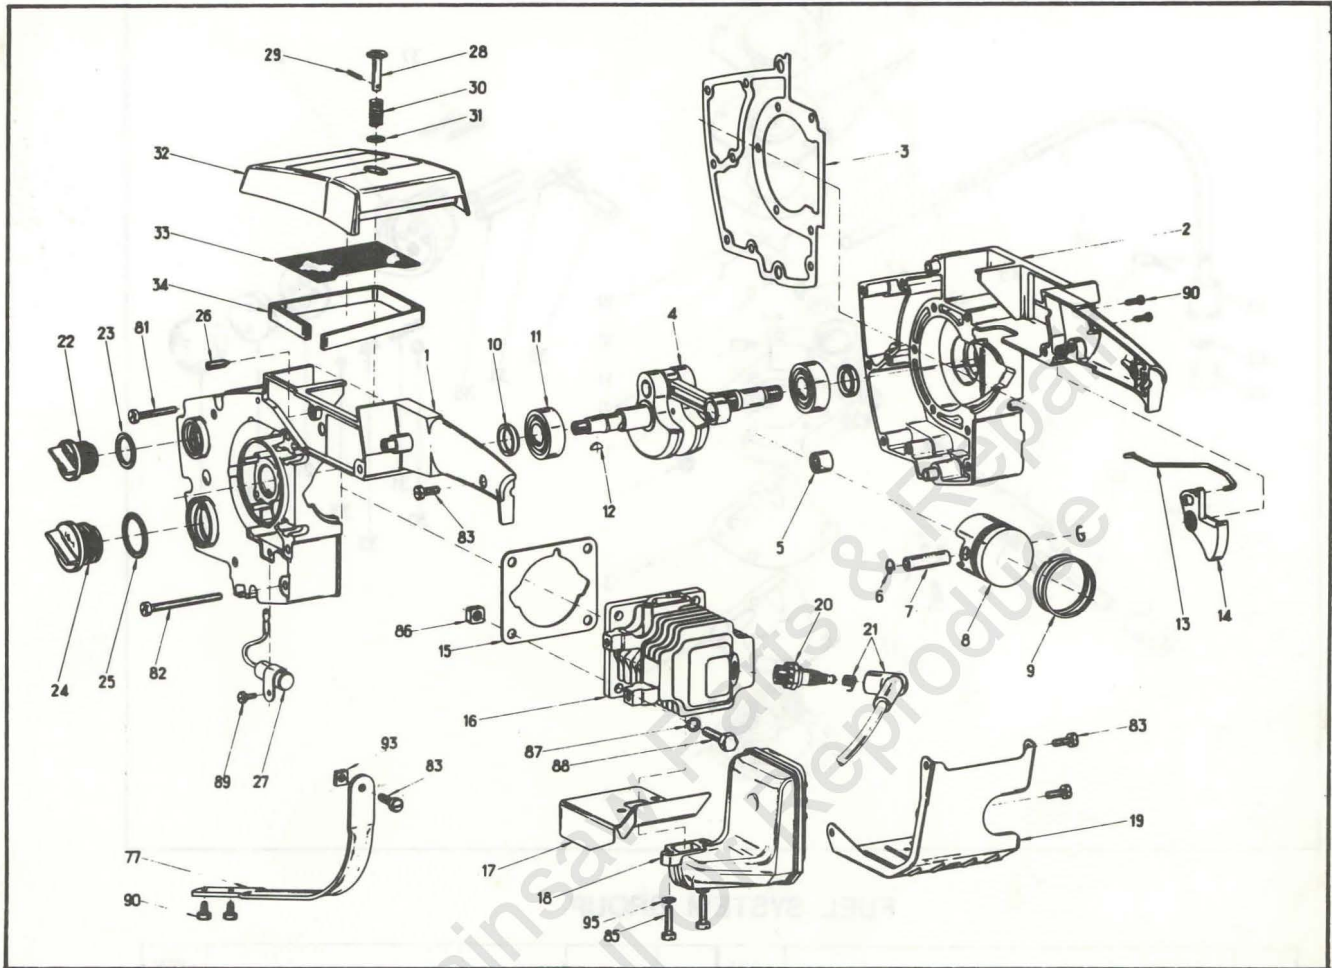

HOLIDAY II

Item No.	Part No.	Description	Qty. Req'd.
1	473590	Crankcase Half Assy.-Mag. Side	1
2	473152	Crankcase Half Assy.-Strut Side	1
3	429228	Gasket-Crankcase	1
4	473176	Cranksahft & Conrod Assy.	1
5	427662	Bearing-Wristpin	1
6	427671	Retainer-Wristpin	2
7	429216	Wristpin	1
8	473150	Piston Assembly	1
9	473155	Piston Ring Set	1
10	428746	Oil Seal	2
11	427849	Main Bearing	2
12	429271	Key-Flywheel	1
13	429261	Throttle Link	1
14	427696	Throttle Trigger	1
15	429262	Gasket-Cylinder	1
16	429256	Cylinder	1
17	429309	Muffler Shroud	1
18	473172	Muffler Assembly	1
19	429236	Cylinder Shroud	1
20	428601	Spark Plug (CJ6)	1
21	580339	Sparky Cover Assembly	1
22	429323	Oil Cap	1
23	429324	"O" Ring-Oil Cap	1
24	429321	Gas Cap	1
25	429322	"O" Ring-Gas Cap	1
26	429376	Idle Adjustment Screw	1
27	473161	Condenser Assembly	1

Item No.	Part No.	Description	Qty. Req'd.
28	429313	Fastener Pin-Air Filter Cover	1
29	429314	Pin-Air Filter Cover	1
30	429312	Spring-Air Filter Cover	1
31	302417	Washer-Air Filter Cover	1
32	429311	Air Filter Cover	1
33	429310	Air Filter Element	1
34	429276	Sealing Strip-Air Filter Cover	1
35	473145	Blower Cover & Starter Shaft Assy	1
36	429242	Starter Pulley	1
37	429243	Plate-Pulley	1
38	429244	Pinion	1
39	429246	Retaining Ring	1
40	404837	Nut-Flywheel	1
41	429851	Washer-Flywheel	1
42	604257	Starter Spring	1
43	429572	Yoke	1
44	311372	Starter Handle	1
45	429278	Starter Rope	1
46	429254	Seal Washer	1
47	429277	Bar Pad	1
48	473166	Plunger Assembly-Oil Pump	1
49	429274	Sealing Pad-Oil Pump	3
50	429233	Pump Sleeve-Oil Pump	1
*	429529	Pivot Grip-Optional Accessory	
*	429580	Chain Adjuster-Optional Accessory	
*	429581	Spring-Chain Adjuster-Optional Accessory	

* Not Shown