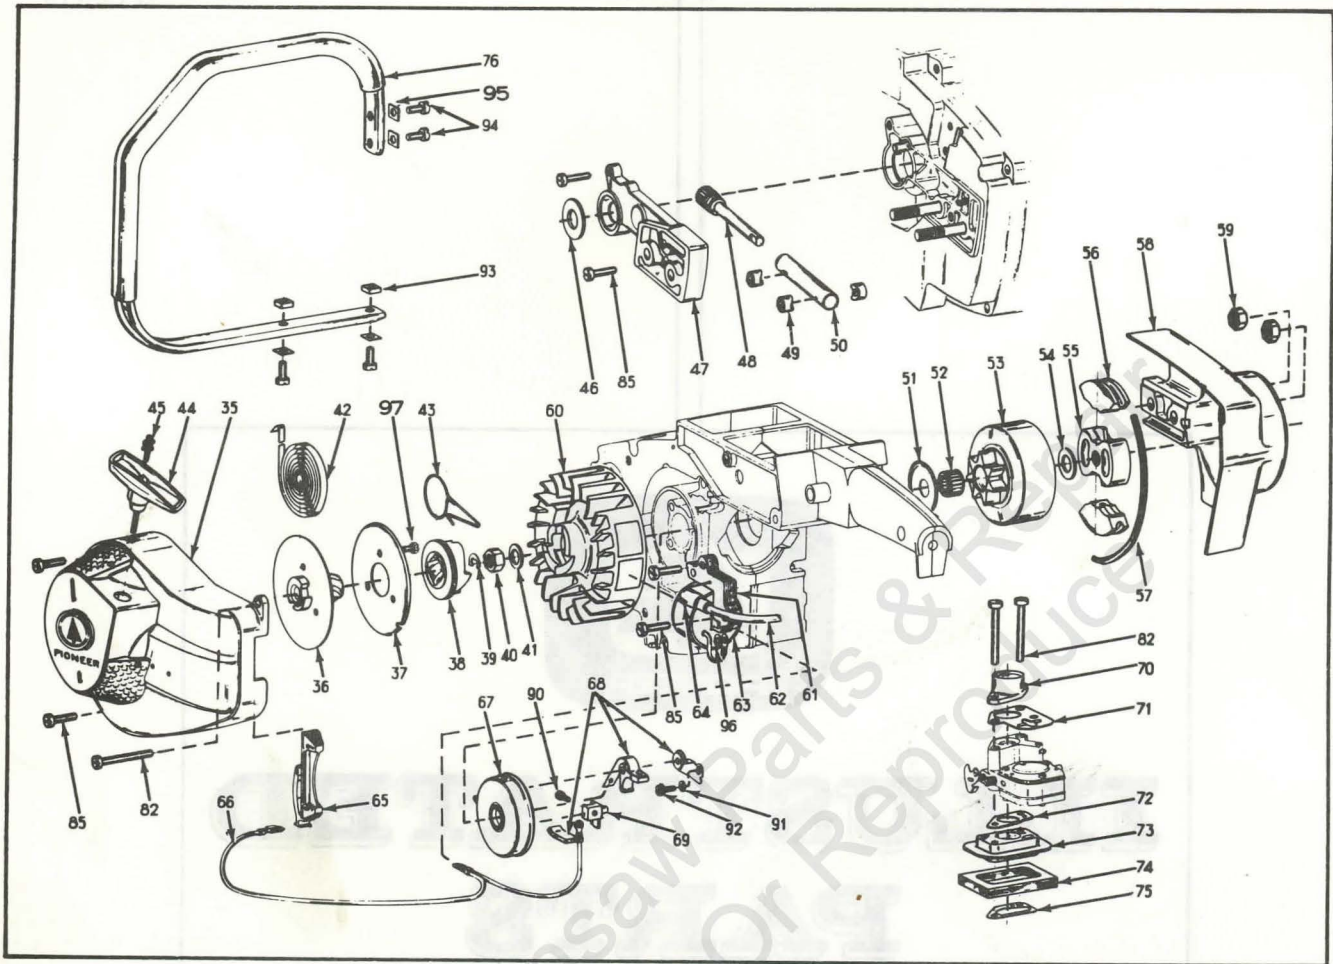

35 CENTS

ILLUSTRATED PARTS CATALOGUE

HOLIDAY II MODEL 970

PART NO. 430265 REPRINTED APRIL 80

HOLIDAY II

REF. NO.	PART NO.	NAME OF PART	QTY. PER ASSY.	REF. NO.	PART NO.	NAME OF PART	QTY. PER ASSY.
51	429672	Thrust Washer-Inner Clutch	1	77	429478	Rear Handle Brace	1
52	429526	Bearing-Clutch	1	81	307190	Screw-Crankcase Halves	13
53	473156	Sprocket & Clutch Drum Assy. Bearings, Complete	1	82	316133	Screw-Cyl. Shroud to C'case	1
54	429252	Thrust Washer-Outer Clutch	1			Screw-Blower Cover to C'case	1
55	429250	Clutch Driver	1	83	306286	Screw-Carburetor	2
56	429251	Clutch Shoe	2			Screw-Rear Handle	1
57	426964	Garter Spring	1			Screw-Cyl. Shroud to C'case	2
58	429214	Strut	1	85	510195	Screw-Handle Brace	1
59	306320	Nut-Strut	2			Screw-Muffler to Cylinder	2
60	473160	Flywheel Assembly	1			Screw-Bar Pad to C'case	2
61	473341	Core Assy.	1			Screw-Blower Cover to C'case	2
62	427745	H. T. Lead	1	86	315381	Screw-Coil Lamination	2
63	473340	Coil (Less H. T. Lead)	1	86	315381	Nut-Cylinder Base	4
64	429422	Retainer	1	87	306985	Lockwasher-Cylinder Base	4
65	429270	Switch Body	1	88	300635	Screw-Cylinder Base	4
66	473627	Switch Wire Assembly	1	89	311516	Screw-Condenser to C'case	1
67	429268	Ignition Cover	1	90	429266	Screw-Primer Pump to C'case	2
68	473330	Breaker Point Set With Wiper	1			Screw-Terminal	1
69	429925	Terminal Block	1			Screw-Handle Brace	2
70	429304	Blowback Tube	1	91	303497	Washer-Base Breaker Plate	1
71	429306	Bracket-Air Filter Cover	1	92	311516	Screw-Base Breaker Plate	1
72	429303	Gasket-Carb. to Ins. Block	1	93	306542	Nut-Front Handle	2
73	429302	Insulating Block	1			Nut-Handle Brace	1
74	429305	Gasket-Ins. Block to Airbox	1	94	510338	Screw-Front Handle	4
75	429301	Gasket-Cylinder to Ins. Block	1	95	429472	Washer-Front Handle Bar	4
76	473175	Front Handle Assembly	1	96	300154	Washer-Lamination	1
				97	602821	Screw-Plate Pulley	3