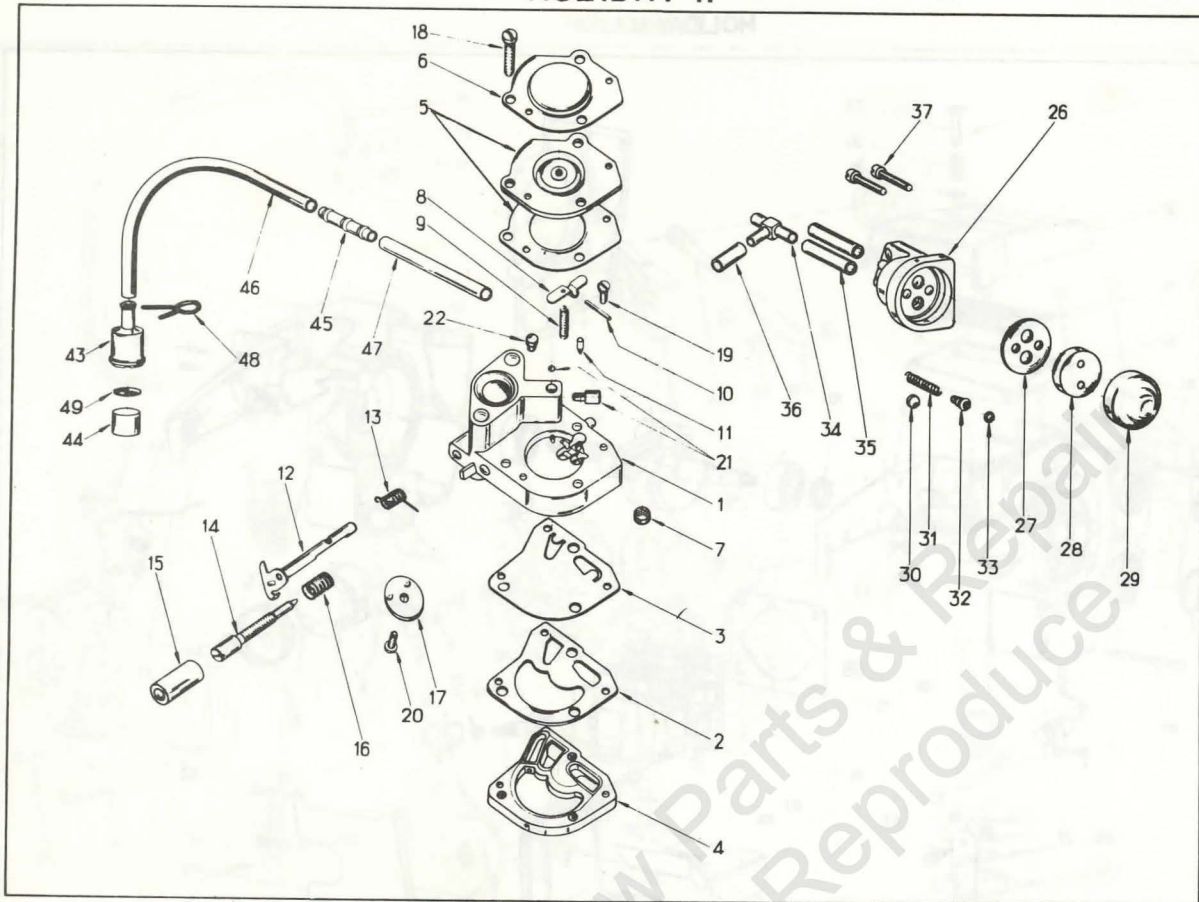

HOLIDAY II

FUEL SYSTEM GROUP

REF. NO.	PART NO.	NAME OF PART	QTY. PER ASSY.	REF. NO.	PART NO.	NAME OF PART	QTY. PER ASSY.
CARBURETOR COMPLETE							
1	473688	Carb. Assy.	1	13	429404	Spring - Throttle Return	1
2	429286	Gasket - Diaphragm-Fuel Pump	1	14	429455	Adjustment Needle	1
3	429285	Diaphragm - Fuel Pump	1	15	429449	Hose - Low Speed Adjustment	1
4	429293	Cover - Fuel Pump	1	16	310393	Spring-Needle	1
5	473600	Diaphragm Assembly	1	17	429297	Throttle Valve	1
6	429294	Cover - Diaphragm	1	18	316056	Screw - Cover to Carb.	1
7	429292	Screen	1	19	317267	Screw - Inlet Pin	1
8	429772	Lever - Inlet Control	1	20	303760	Screw - Throttle	1
9	429298	Spring - Lever - Inlet Valve	1	21	473383	Plug and Ball-Metering Valve Assembly	1
10	429299	Pin-Lever-Inlet Valve	1	22	304201	Lead Shot	1
11	429427	Needle-Inlet Valve-Carb.	1				
12	473170	Throttle Shaft & Lever Assy.	1				
PART NO. 473174 - PRIMER PUMP ASSEMBLY COMPLETE - Includes †							
26	429316	† Primer Body	1	32	426835	† Stem-Valve	1
27	429419	† Gasket-Plate to Primer Body	1	33	308528	† "O" Ring-Stem	1
28	429420	† Valve Plate	1	34	427896	Tee Fitting	1
29	429413	† Bulb	1	35	429451	Fuel Hose - to Carb. (1)	1
30	429320	† Disc Valve	1			Fuel Hose - Tee to Primer (1)	2
31	426837	† Spring-Valve	1	36	429416	Fuel Hose - Tee to Carb.	1
				37	429421	† Screw - Self Tapping	2
FUEL PICKUP ONLY							
43	473459	Fuel Pick-up Assembly	1	46	429241	Fuel Line-Pickup Head	1
44	425670	Felt-Pickup	1	47	429383	Fuel Line- Tank to "T"	1
45	429821	Connector-Pickup Head to Tank Wall	1	48	429471	Hose Clamp	1
				49	429530	Screen - Fuel - Pickup	1