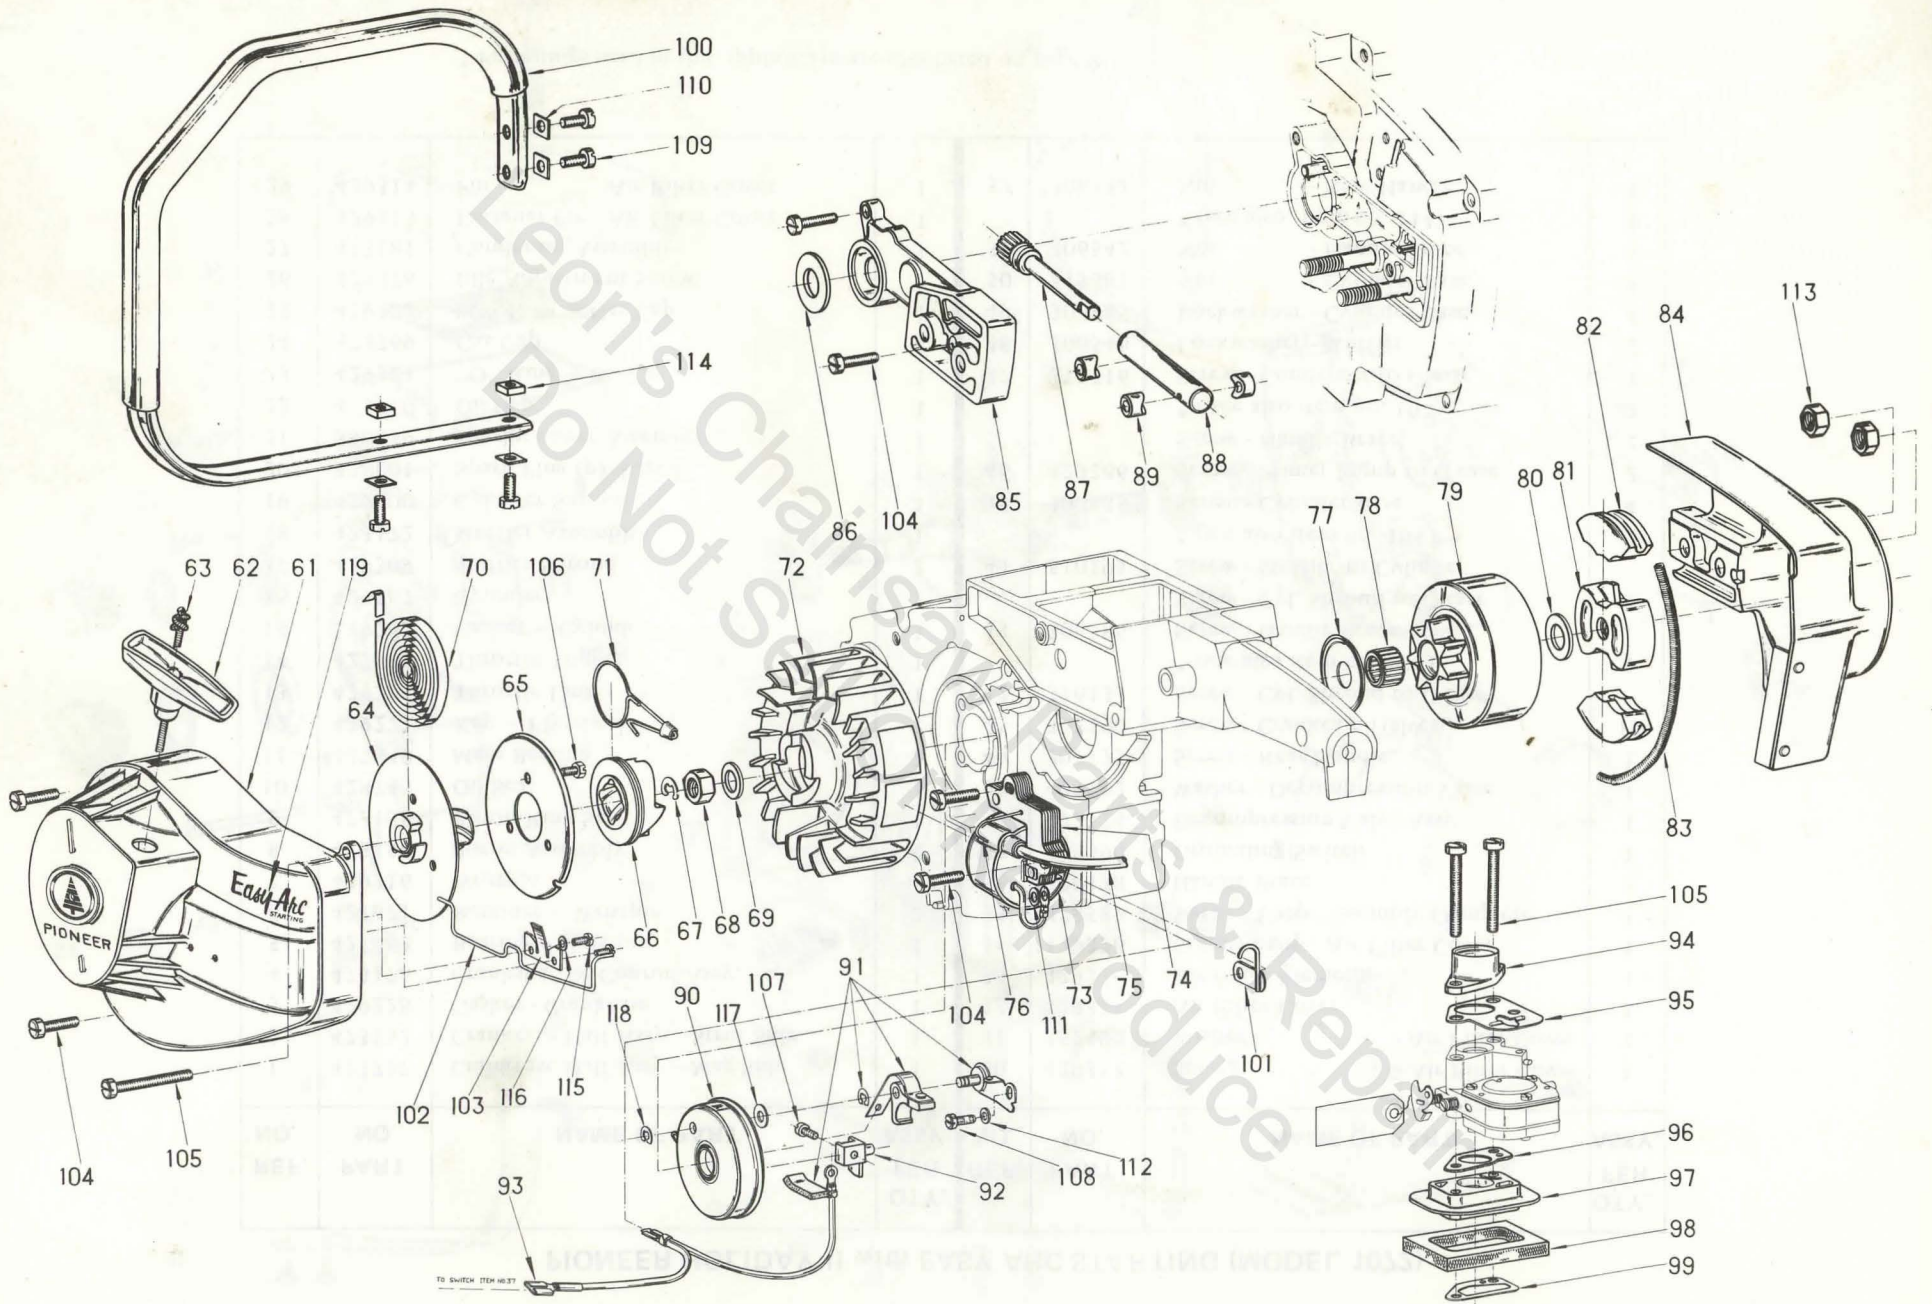

100
110
109

114

86 104
85 87 89 88

113

82 84

63 62 61 119 70 106 71

72

77 78

79

80 81

PIONEER HOLIDAY II with EASY ARC STARING (MODEL 1072)

REF. NO.	PART NO.	NAME OF PART	QTY. PER ASSY.	REF. NO.	PART NO.	NAME OF PART	QTY. PER ASSY.
61	473621	Blower Cover & Starter Shaft Assy.	1	93	473627	Switch Wire Assembly	1
62	429549	Starter Handle	1	94	429304	Blowback Tube	1
63	429278	Starter Rope	1	95	429306	Bracket - Air Filter Cover	1
64	429242	Starter Pulley	1	96	429303	Gasket - Carb. to Ins. Block	1
65	429243	Plate - Pulley	1	97	429302	Insulating Block	1
66	429892	Pinion	1	98	429305	Gasket - Ins. Block to Air Box	1
67	429246	Retaining Ring	1	99	429301	Gasket - Cylinder to Ins. Block	1
68	404837	Nut - Flywheel	1	100	473175	Front Handle Assembly	1
69	429851	Washer Flywheel	1	101	473651	Clip Assembly	1
70	604257	Starter Spring	1	102	429573	Lever - Decompression Valve	1
71	473637	Yoke & Sleeve Assy.	1	103	429575	Spring - Lever	1
72	473160	Flywheel Assembly	1	104	510195	Screw - Bar Pad to C'case	2
73	473340	Coil (with H. T. Lead)	1			Screw - Blower Cover to C'case	2
74	473341	Core Assy.	1			Screw - Coil Lamination	2
75	427745	H. T. Lead	1			* (see also item no. 42)	
76	429422	Retainer	1	105	316133	Screw - Blower Cover to C'case	1
77	429672	Thrust Washer - Inner Clutch	1			Screw - Carburetor	2
78	429526	Bearing - Clutch	1			* (see also item no.42)	
79	473156	Sprocket & Clutch Drum Assy. (with Bearing)	1	106	602821	Screw - Plate Pulley	3
80	429252	Thrust Washer - Outer Clutch	1	107	429266	Screw - Terminal	1
81	429250	Clutch Driver	1			* (see also item no. 46)	
82	429251	Clutch Shoe	2	108	429928	Screw - Base Breaker Plate	1
83	426964	Garter Spring	1	109	510338	Screw - Front Handle Bar	4
84	473612	Strut	1	110	429472	Washer - Front Handle Bar	4
85	429277	Bar Pad	1	111	300154	Washer - Lamination	1
86	427917	Seal Washer	1	112	303497	Washer - Base Breaker Plate	1
87	473166	Plunger Assembly - Oil Pump	1	113	306320	Nut - Strut	2
88	429233	Pump Sleeve - Oil Pump	1	114	306542	Nut - Front Handle	2
89	429274	Sealing Pad - Oil Pump	3			* (see also item no. 51)	
90	429929	Ignition Cover	1	115	309467	Screw - Decompression Lever	2
91	473750	Breaker Point Set with Wiper	1	116	308507	Washer - Decompression Lever	1
92	429925	Terminal Block	1	117	429927	Seal - Contact Breaker Housing	1
				118	202755	"E" Ring - Breaker Arm Pin	1
				119	429584	Decal - "Easy * Arc"	1

* Fastenings used in this application are also listed on page 7.