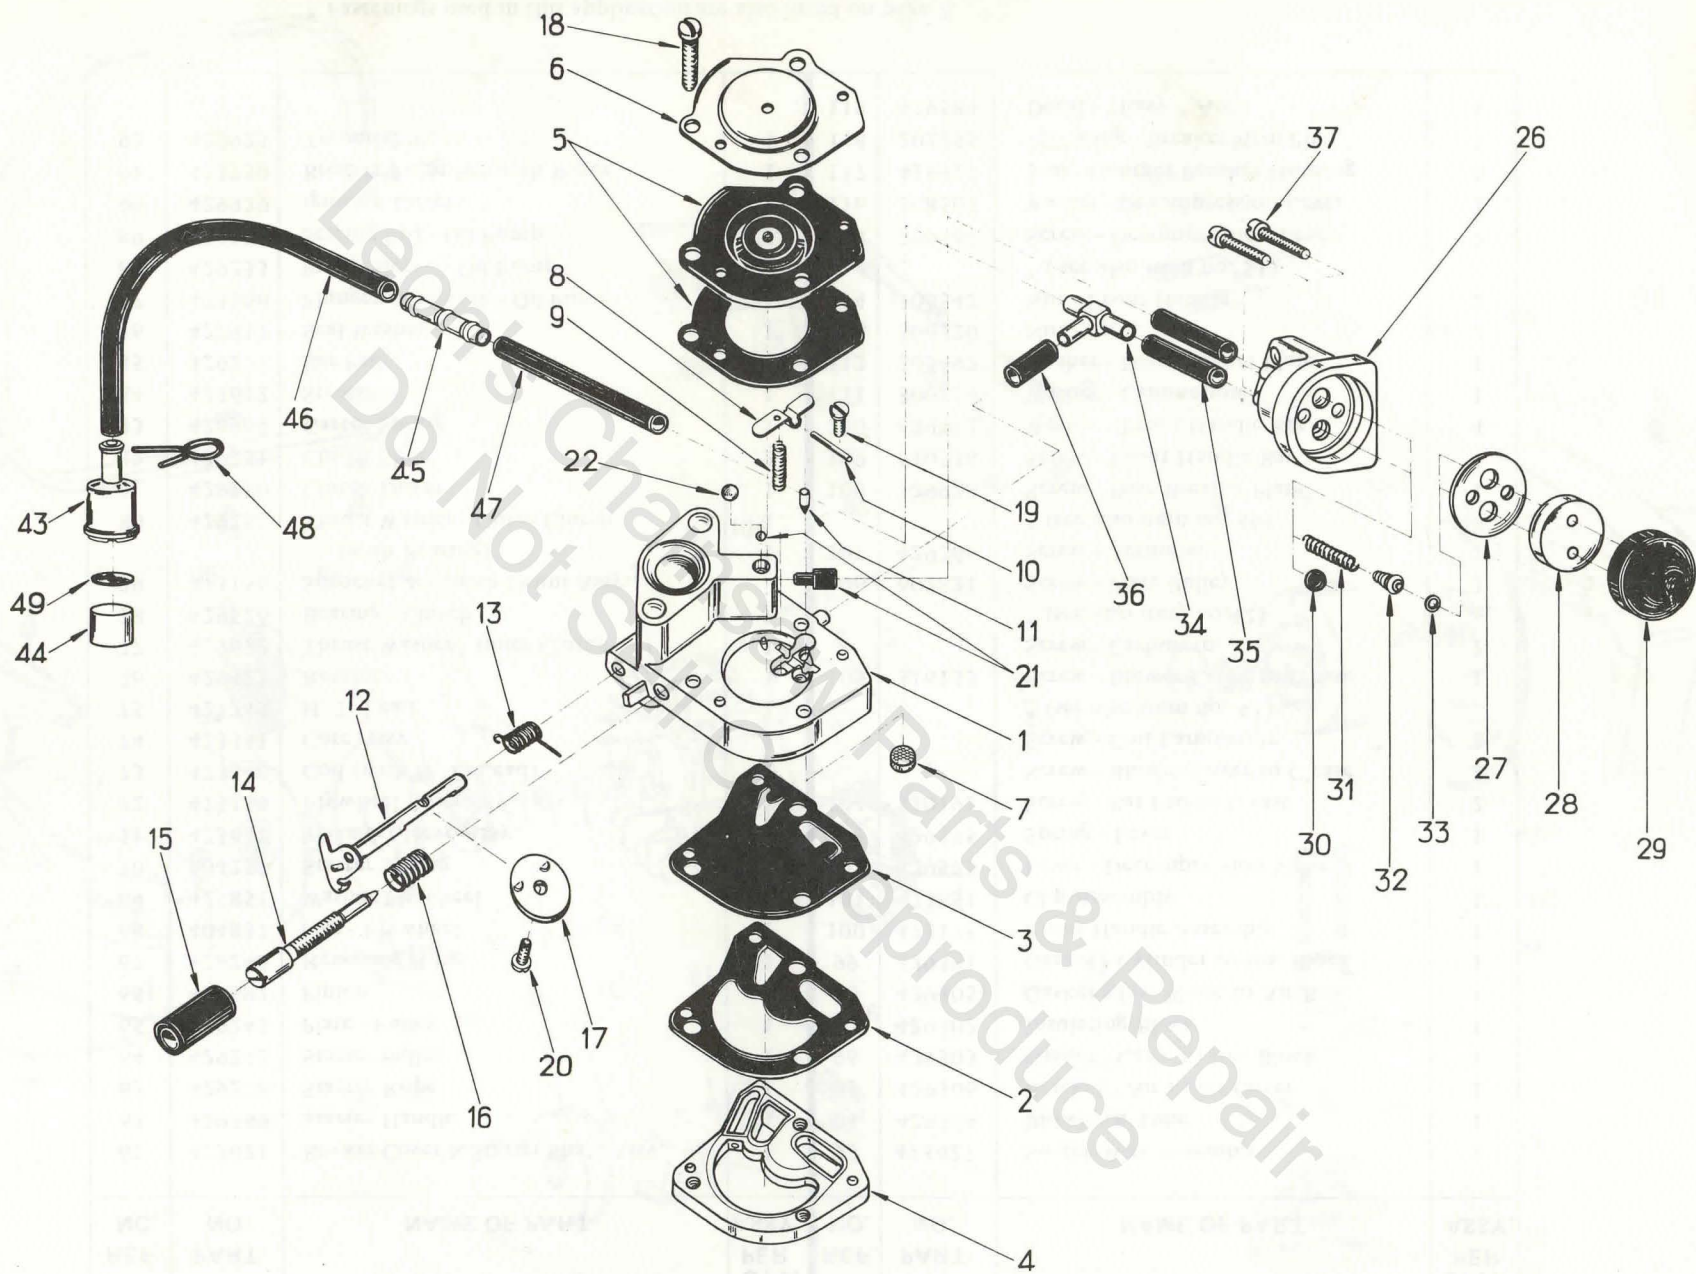

* Fastenings used in this application are also listed on page 7.

FUEL SYSTEM GROUP

ITEM NO.	PART NO.	NAME OF PART	QTY. PER ASSY	ITEM NO.	PART NO.	NAME OF PART	QTY. PER ASSY.
CARBURETOR COMPLETE							
1	473688	Carburetor Complete	1	13	429404	Spring - Throttle Return	1
2	429286	Gasket - Diaphragm - Fuel Pump	1	14	429455	Adjustment Needle	1
3	429285	Diaphragm - Fuel Pump	1	15	429449	Hose - Low Speed Adjustment	1
4	429293	Cover - Fuel Pump	1	16	310393	Spring - Needle	1
5	473600	Diaphragm Assembly	1	17	429297	Throttle Valve	1
6	429294	Cover - Diaphragm	1	18	316056	Screw - Cover to Carb.	3
7	429292	Screen	1	19	317267	Screw - Inlet Pin	1
8	429772	Lever - Inlet Control	1	20	303760	Screw - Throttle	1
9	429298	Spring - Lever - Inlet Valve	1	21	473383	Plug and Ball - Metering Valve	
10	429299	Pin - Lever - Inlet Valve	1			Assembly	1
11	429427	Needle - Inlet Valve - Carb.	1	22	304201	Lead Shot	2
12	473170	Throttle Shaft & Lever Assy.	1				
PART NO. 473174 - PRIMER PUMP ASSEMBLY COMPLETE							
26	429316	Primer Body	1	33	308528	"O" Ring-Stem	1
27	429419	Gasket - Plate to Primer Body	1	34	427896	Tee Fitting	1
28	429420	Valve Plate	1	35	429451	Fuel Hose - to Carb. (1)	
29	429413	Bulb	1			Fuel Hose - Tee to Primer (1)	2
30	429320	Disc Valve	1	36	429416	Fuel Hose - Tee to Carb.	1
31	426837	Spring - Valve	1	37	429421	Screw - Self Tapping	2
32	426835	Stem - Valve	1				
FUEL PICKUP ONLY							
43	473459	Fuel Pick-up Assembly	1	46	429677	Fuel Line - Pickup Head	1
44	425670	Felt - Pickup	1	47	429383	Fuel Line - Tank to "T"	1
45	473772	Connector Ass'y - Pickup Head to Tank		48	429471	Clamp	1
		Wall	1	49	429530	Screen - Fuel - Pickup	1
				50	305857	"O"-Ring - Connector	1