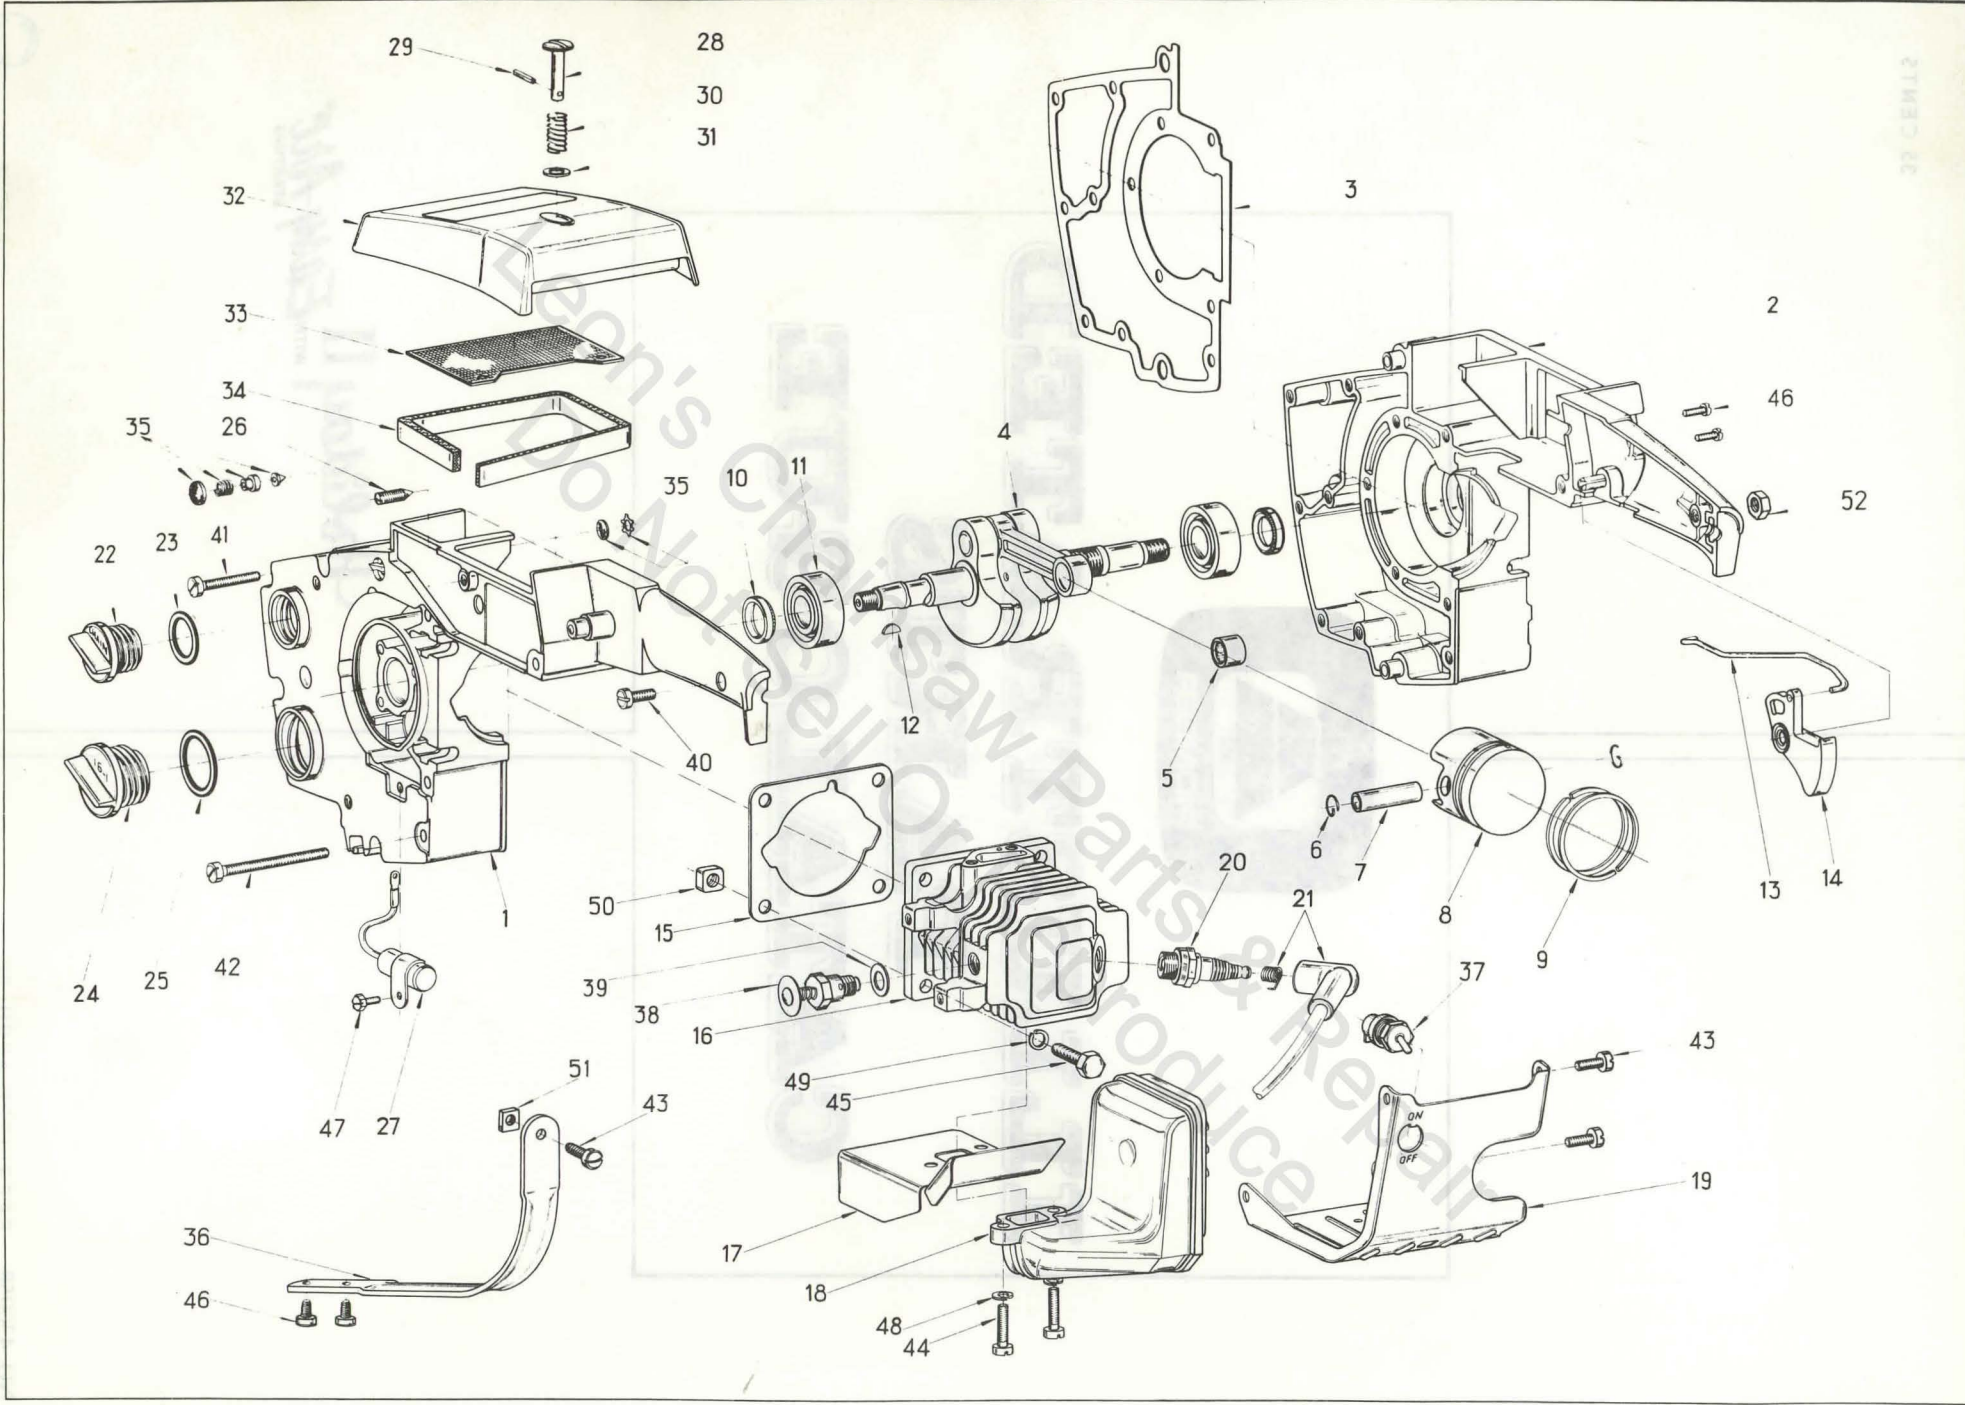

ILLUSTRATED PARTS CATALOGUE

Holiday II WITH *Easy Arc*[®]
STARTING

PIONEER HOLIDAY II with EASY ARC STARTING (MODEL 1072)

REF. NO.	PART NO.	NAME OF PART	QTY. PER ASSY.	REF. NO.	PART NO.	NAME OF PART	QTY. PER ASSY.
1	473727	Crankcase Half Assy.—Mag.Side	1	30	429312	Spring - Air Filter Cover	1
2	473152	Crankcase Half Assy.—Strut Side	1	31	552499	Washer - Air Filter Cover	1
3	429228	Gasket - Crankcase	1	32	429311	Air Filter Cover	1
4	473176	Crankshaft & Conrod Assy.	1	33	429310	Air Filter Element	1
5	427662	Bearing — Wristpin	1	34	429276	Sealing Strip - Air Filter Cover	1
6	427671	Retainer — Wristpin	2	35	473589	Vernay Valve Assembly Complete	1
7	429216	Wristpin	1	36	429478	Handle Brace	1
8	473150	Piston Assembly	1	37	429590	Grounding Switch	1
9	473155	Piston Ring Set	1	38	473524	Decompression Valve Assy.	1
10	428746	Oil Seal	2	39	429702	Washer - Decompression Valve	1
11	427849	Main Bearing	2	40	307175	Screw - Rear Handle	1
12	429271	Key — Flywheel	1	41	307190	Screw - Crankcase Halves	13
13	429261	Throttle Link	1	42	316133	Screw - Cyl. Shroud to C'case	
14	427696	Throttle Trigger	1			* (see also item no. 105)	1
15	429262	Gasket — Cylinder	1	43	306286	Screw - Handle Brace	
16	429561	Cylinder	1			Screw - Cyl. Shroud to C'case	2
17	429309	Muffler Shroud	1	44	510195	Screw - Muffler to Cylinder	
18	473172	Muffler Assembly	1			* (see also item no. 104)	2
19	429800	Cylinder Shroud	1	45	300635	Screw - Cylinder Base	4
20	428601	Spark Plug (packaged)	1	46	429266	Screw - Primer Pump to C'case	2
21	580339	Sparky Cover Assembly	1			Screw - Handle Brace	2
22	473770	Oil Cap	1			* (see also item no. 107)	2
23	429324	"O" Ring — Oil Cap	1	47	311516	Screw - Condenser to C'case	1
24	473769	Gas Cap	1	48	306546	Lockwasher - Muffler	2
25	429322	"O" Ring — Gas Cap	1	49	306985	Lockwasher - Cylinder Base	4
26	429376	Idle Adjustment Screw	1	50	315381	Nut - Cylinder Base	4
27	473161	Condenser Assembly	1	51	306542	Nut - Handle Brace	1
28	429313	Fastener Pin - Air Filter Cover	1			* (see also item no. 114)	1
29	429314	Pin - Air Filter Cover	1	52	306531	Nut - Rear Handle	1