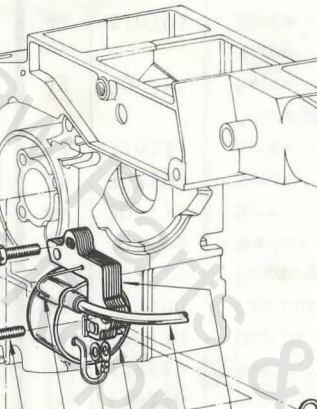

104 105

102 103 116 115

66 67 68 69

90 107 91

104 76 73 75 74

101

93

118 117 107 91

92 108 112

105

94

95

96

97

98

99

83