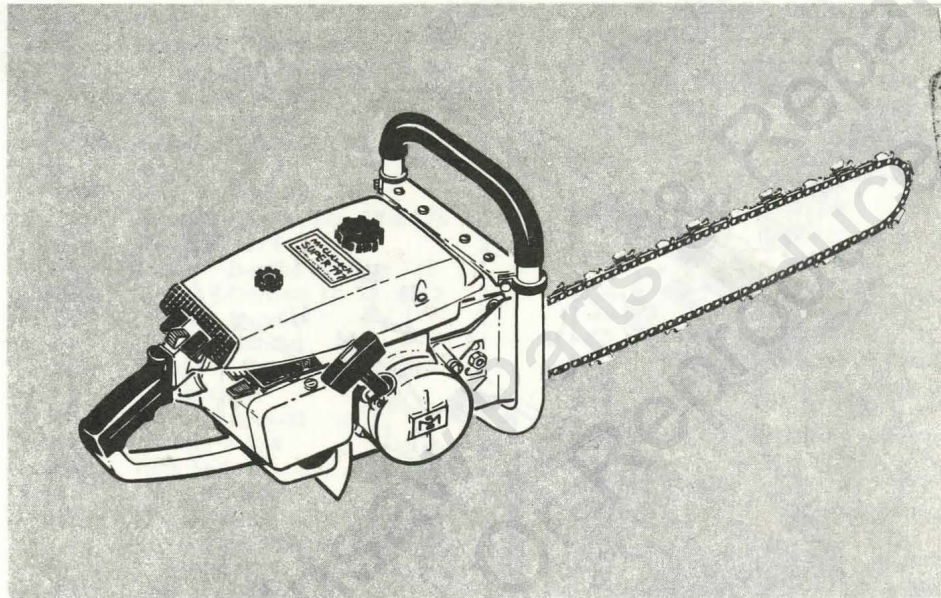

SUPER 797 Chain Saw

MODEL 600130 - SERIAL NUMBERS PREFIXED 15- & A14-

ILLUSTRATED PARTS LIST

August 1969

The policy of McCulloch Corporation is one of continual improvement in design, manufacturing and engineering advancement wherever possible to assure still finer two-cycle power tools. Hence, specifications, equipment, colors, design and manufacturer's suggested list prices are subject to change without notice and McCulloch Corporation reserves the right to make such changes without prior notification or obligation to backfit or supply backfit components for units previously shipped from the factory.

McCULLOCH

SUPER 797

Figure 1. Engine Exploded View - General

FIGURE 1. ENGINE EXPLODED VIEW — GENERAL

Item No.	Part Number	Description	Units Per Assy
1	102761	Screw - Hex hd 10-24 x 7/8	2
2	105367	Nut - Hex 10-24	2
3	103923	Clamp	2
4	102125	Screw - Hex hd 1/4-20 x 1-3/4	2
5	105394	Nut - Hex 1/4-20	2
6	-100950	washer - 1/4	2
7	83233	Spacer - Frame	4
8	69885	Protector - Frame	2
9	83556	Rivet	2
10	-60231A	Frame & Grip Assy	1
11	104393	Screw - Pan hd 10-24 x 3/8	4
12	101191	Nut - Hex 10-24	4
13	83363	Brace - Frame	1
14	102761	Screw - Hex hd 10-24 x 7/8	2
15	102189	Washer - #10	2
16	102067	Nut - Hex 10-24	2
17	102121	Screw - Hex hd 1/4-20 x 7/8	2
18	100005	Washer - 1/4	2
19	104397	Screw - Pan hd 10-24 x 7/8	1
20	104483	Screw - Bind hd 10-24 x 5/8	2
21	55941	Insert - Handle	1
22	57872	Brace - Handle	1
23		Handle & Control Assy (See Figure 7)	
24	51351	Screw - Special	1
25	100005	Washer - 1/4	2
26	-83367	Retainer	1
27	55885	Pin - Shroud	1
28	66259	Shroud Assy	1
29		Fuel System Components (See Figure 2)	
30	67477	Gasket - Insulator	1
31	53684A	Insulator	1
32	102500	Screw - Pan hd 10-24 x 1/2	1
33	104816	Screw - 10-24 x 1-1/4 (SEMS)	3
34	101326	Nut - Hex 10-24	2