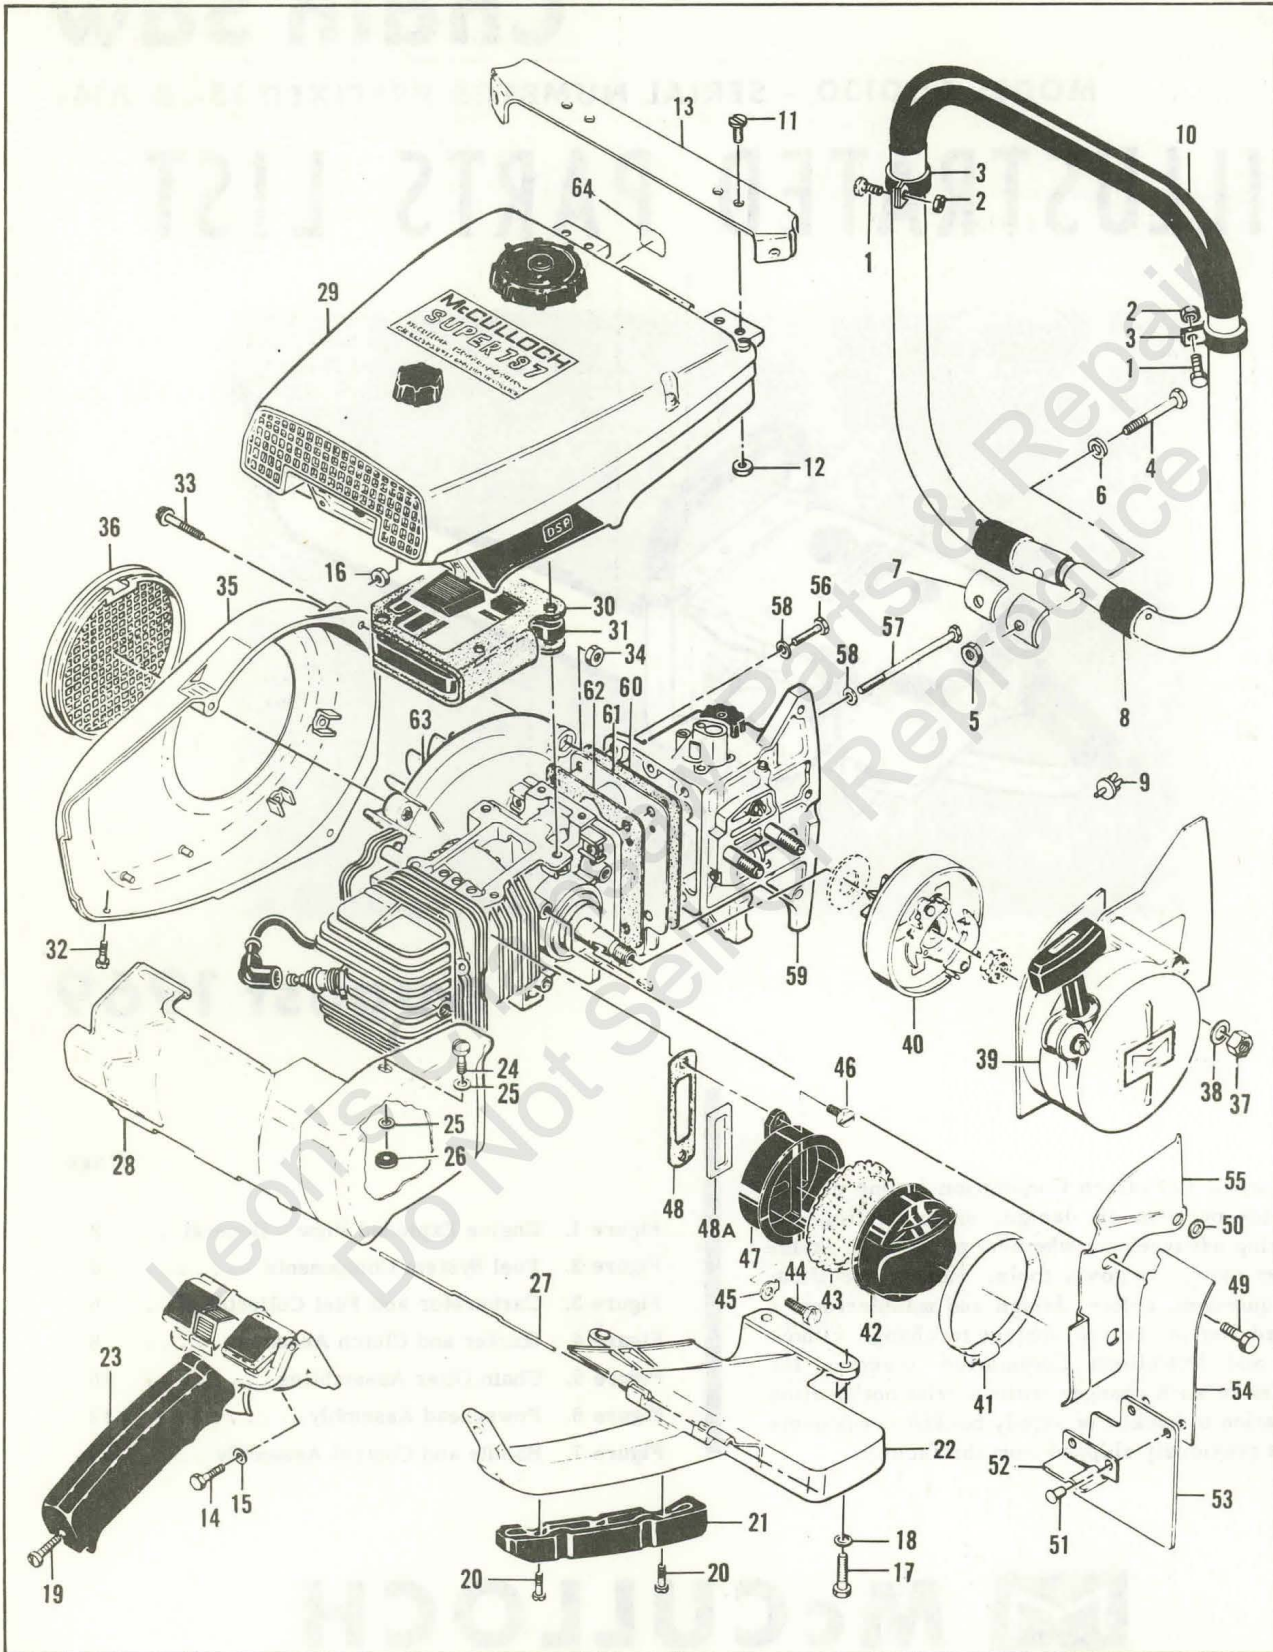

	Page
Figure 1. Engine Exploded View - General . .	2
Figure 2. Fuel System Components	4
Figure 3. Carburetor and Fuel Collector . . .	6
Figure 4. Starter and Clutch Assembly	8
Figure 5. Chain Oiler Assemblies	10
Figure 6. Powerhead Assembly	12
Figure 7. Handle and Control Assembly	14

McCULLOCH

SUPER 797

Figure 1. Engine Exploded View - General

FIGURE 1. ENGINE EXPLODED VIEW — GENERAL

Item No.	Part Number	Description	Units Per Assy
1	102761	Screw - Hex hd 10-24 x 7/8	2
2	105367	Nut - Hex 10-24	2
3	103923	Clamp	2
4	102125	Screw - Hex hd 1/4-20 x 1-3/4	2
5	105394	Nut - Hex 1/4-20	2
6	-100950	washer - 1/4	2
7	83233	Spacer - Frame	4
8	69885	Protector - Frame	2
9	83556	Rivet	2
10	-60231A	Frame & Grip Assy	1
11	104393	Screw - Pan hd 10-24 x 3/8	4
12	101191	Nut - Hex 10-24	4
13	83363	Brace - Frame	1
14	102761	Screw - Hex hd 10-24 x 7/8	2
15	102189	Washer - #10	2
16	102067	Nut - Hex 10-24	2
17	102121	Screw - Hex hd 1/4-20 x 7/8	2
18	100005	Washer - 1/4	2
19	104397	Screw - Pan hd 10-24 x 7/8	1
20	104483	Screw - Bind hd 10-24 x 5/8	2
21	55941	Insert - Handle	1
22	57872	Brace - Handle	1
23		Handle & Control Assy (See Figure 7)	
24	51351	Screw - Special	1
25	100005	Washer - 1/4	2
26	-83367	Retainer	1
27	55885	Pin - Shroud	1
28	66259	Shroud Assy	1
29		Fuel System Components (See Figure 2)	
30	67477	Gasket - Insulator	1
31	53684A	Insulator	1
32	102500	Screw - Pan hd 10-24 x 1/2	1
33	104816	Screw - 10-24 x 1-1/4 (SEMS)	3
34	101326	Nut - Hex 10-24	2