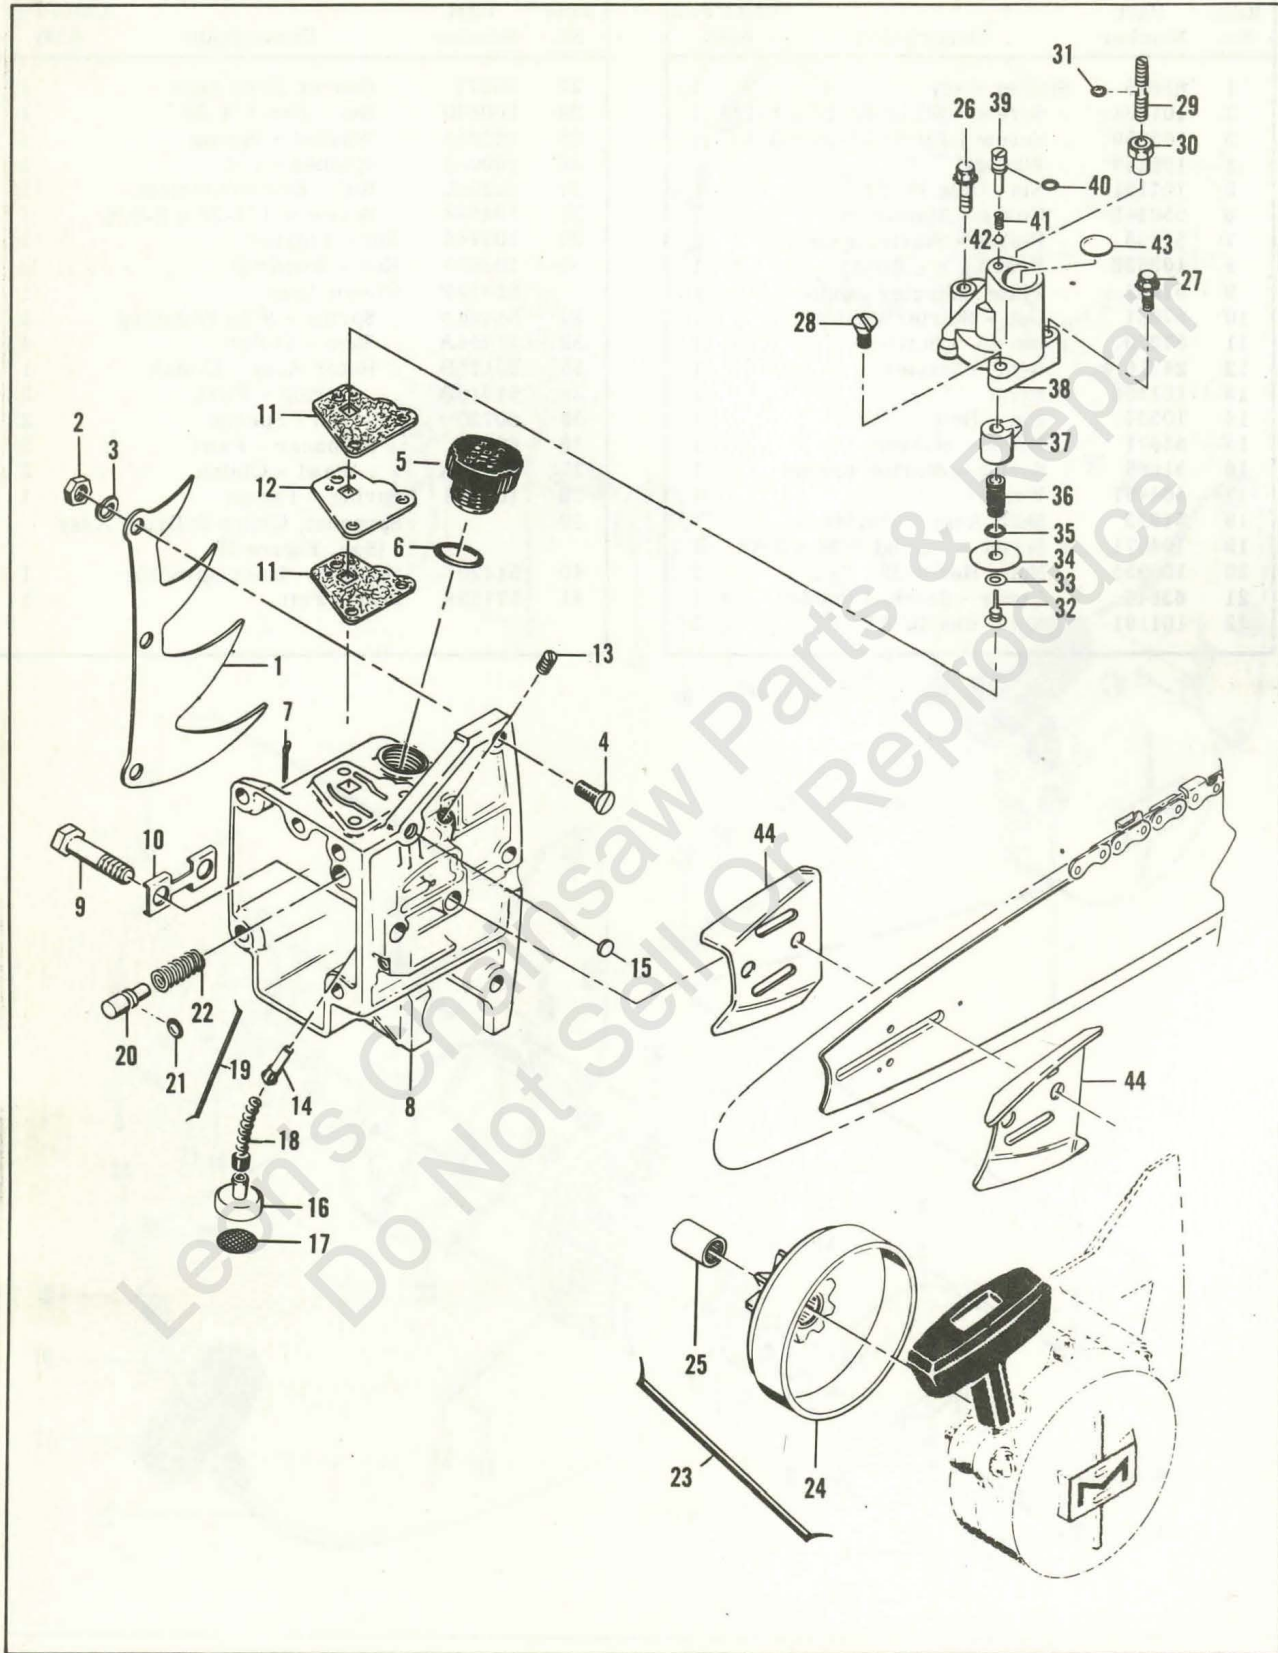

FIGURE 5. CHAIN OILER ASSEMBLIES

SUPER 797

Figure 5. Chain Oiler Assemblies

FIGURE 5. CHAIN OILER ASSEMBLIES

Item No.	Part Number	Description	Units Per Assy
1	61331	Kit - Spike 4-tooth	1
2	100152	. Nut - Hex 1/4-20	3
3	100153	. Lockwasher	3
4	102088	. Screw - Flat hd 1/4-20 x 3/4	3
5	- 68809	Cap - Oiler tank	1
6	101148	"O" Ring	1
7	104062	Pin - Cotter	1
8	63060	Housing Assy - Oiler	1
9	51423B	. Bolt - Bar mounting	2
10	51439	. Plate - Lock	1
11	68794	. Gasket - Oil pump	2
12	67471	. Spacer - Pump body	1
13	104869	. Plug - Pipe 1/16-27	1
14	51982A	. Valve Assy - Check	1
15	105677	. Plug - Expansion 3/8 in	1
16	51505	Weight Assy	1
17	51506	. Screen	1
18	28007	Hose	1
19	63642	Piston Assy - Oiler	1
20	63643	. Piston - Oiler	1
21	103198	. "O" Ring - Oiler piston	1
22	51946	. Spring - Oiler	1
23	51774B	Sprocket, Clutch Drum & Bearing Assy (7 tooth - .404 pitch)	1

Item No.	Part Number	Description	Units Per Assy
24	51775B	. Drum & Sprocket Assy	1
25	103688	. Bearing - Needle	1
26	110257	Screw - Hex hd 10-24 x 1-3/4 (SEMS)	1
27	- 110127	Screw - Hex hd 10-24 x 7/8 (SEMS)	1
28	110245	Screw - Fl hd 10-24 x 3/4	1
	- 83135	Pump Assy - Pulse	1
29	- 67929	. Screw - Set 10-24 x 1-1/4	1
30	60976	. Locknut - 10-24	1
31	104001	. "O" Ring	1
32	60260A	. Piston Assy	1
33	60937	. Washer	1
34	60263	. Ring - Piston	1
35	104001	. "O" Ring - Piston	1
36	60259	. Spring - Piston	1
37	67918	. Sleeve - Piston	1
38	- 83132	. Body Assy - Pulse pump	1
39	60397A	. . Screw - Fil hd	1
40	60398B	. . Washer	1
41	60396B	. . Spring - Ball check	1
42	102809	. . Ball - Steel .093 dia	1
43	110157	. . Plug - Expansion 9/16	1
44	- 64935	Plate - Bar protector	2

Leon's Chainsaw Parts & Tools
Do Not Sell Or Reproduce