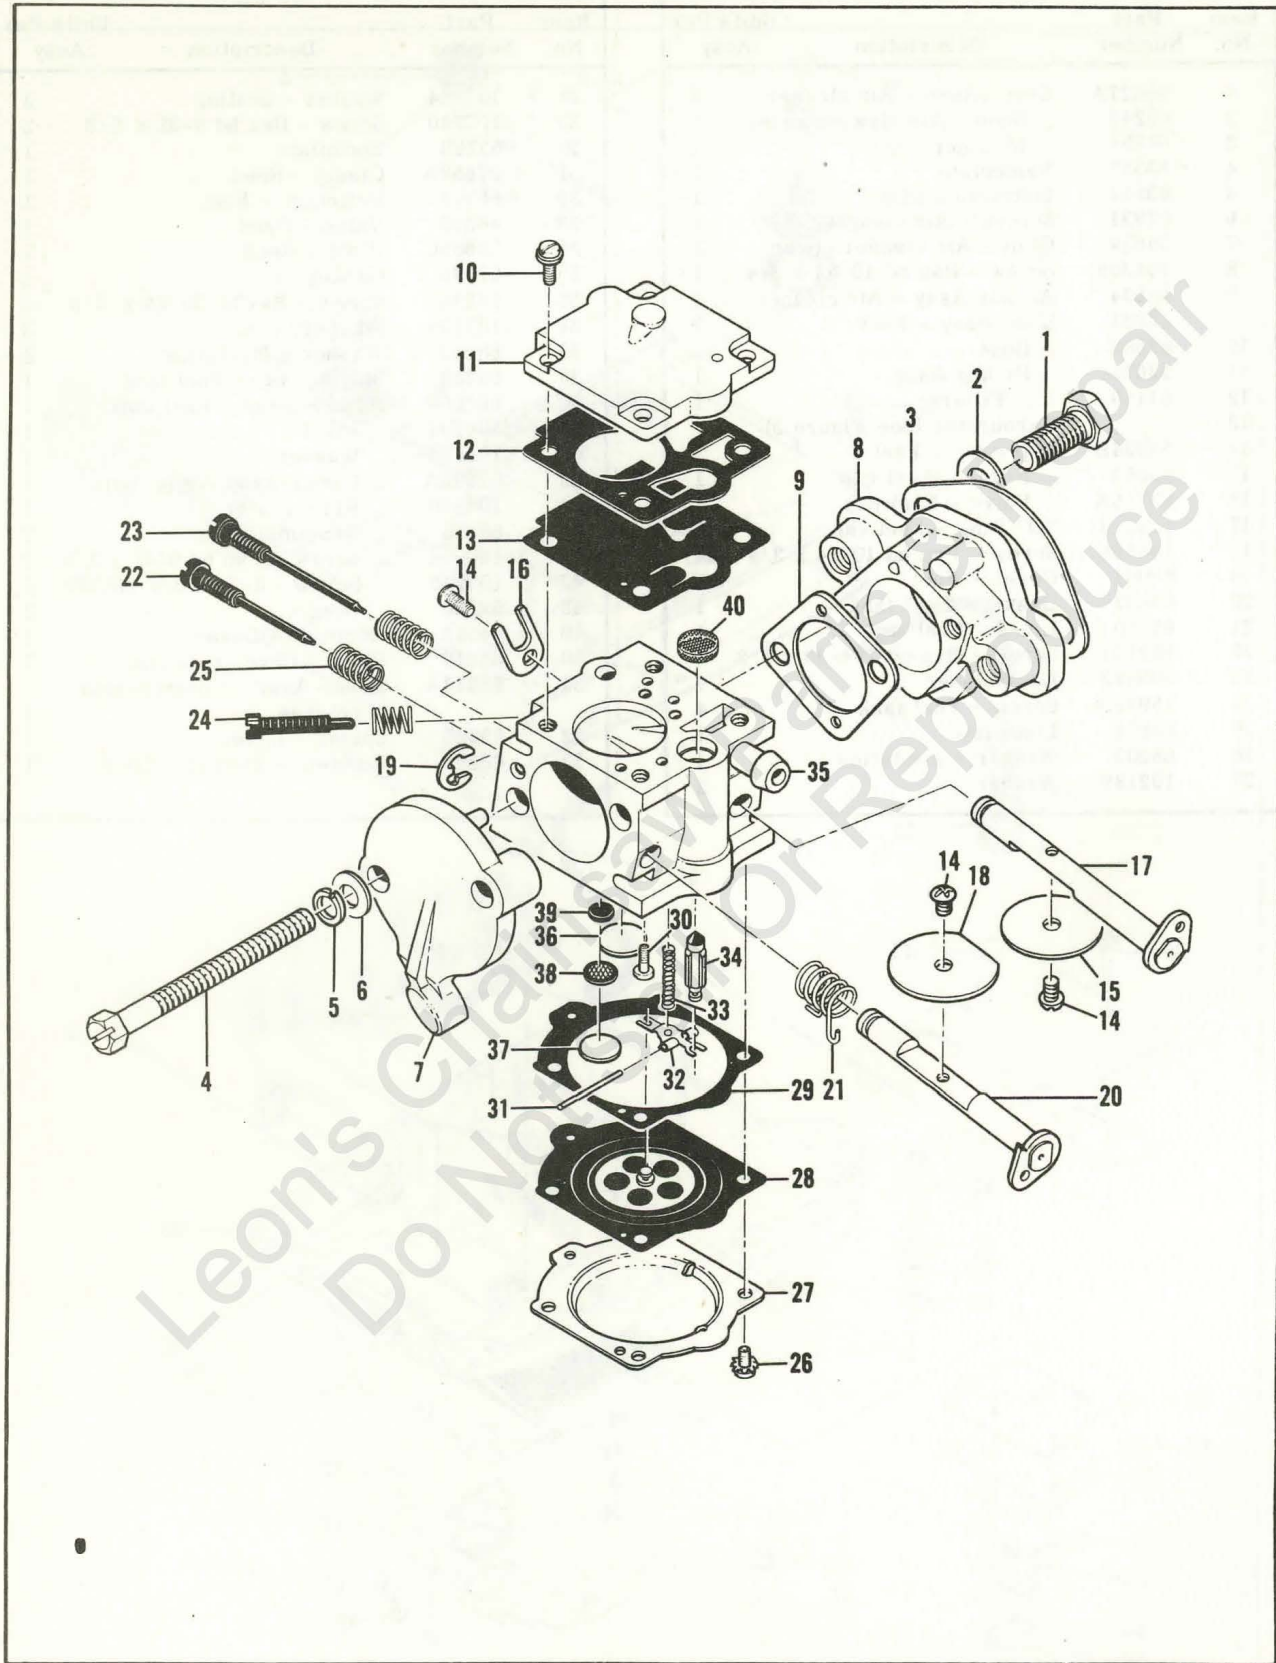

McCULLOCH

SUPER 797

Figure 1. Engine Exploded View - General

FIGURE 1. ENGINE EXPLODED VIEW — GENERAL

Item No.	Part Number	Description	Units Per Assy
1	102761	Screw - Hex hd 10-24 x 7/8	2
2	105367	Nut - Hex 10-24	2
3	103923	Clamp	2
4	102125	Screw - Hex hd 1/4-20 x 1-3/4	2
5	105394	Nut - Hex 1/4-20	2
6	-100950	washer - 1/4	2
7	83233	Spacer - Frame	4
8	69885	Protector - Frame	2
9	83556	Rivet	2
10	-60231A	Frame & Grip Assy	1
11	104393	Screw - Pan hd 10-24 x 3/8	4
12	101191	Nut - Hex 10-24	4
13	83363	Brace - Frame	1
14	102761	Screw - Hex hd 10-24 x 7/8	2
15	102189	Washer - #10	2
16	102067	Nut - Hex 10-24	2
17	102121	Screw - Hex hd 1/4-20 x 7/8	2
18	100005	Washer - 1/4	2
19	104397	Screw - Pan hd 10-24 x 7/8	1
20	104483	Screw - Bind hd 10-24 x 5/8	2
21	55941	Insert - Handle	1
22	57872	Brace - Handle	1
23		Handle & Control Assy (See Figure 7)	
24	51351	Screw - Special	1
25	100005	Washer - 1/4	2
26	-83367	Retainer	1
27	55885	Pin - Shroud	1
28	66259	Shroud Assy	1
29		Fuel System Components (See Figure 2)	
30	67477	Gasket - Insulator	1
31	53684A	Insulator	1
32	102500	Screw - Pan hd 10-24 x 1/2	1
33	104816	Screw - 10-24 x 1-1/4 (SEMS)	3
34	101326	Nut - Hex 10-24	2

Leon's Chainsaw Parts
Do Not Sell Or

Figure 3. Carburetor Assembly

FIGURE 3. CARBURETOR ASSEMBLY

Item No.	Part Number	Description	Units Per Assy
1	100882	Screw - Hex hd 1/4-20 x 3/4	2
2	- 100005	Washer - 1/4	2
3	65586	Gasket - Adapter	1
4	- 110614	Screw - Hex hd 10-24 x 2-3/8	2
5	- 103174	Lockwasher - #10	2
6	- 24236	Washer - Special	2
7	- 83734	Shield - Spitback	1
8	- 83722	Adapter - Carburetor	1
9	- 83059	Gasket - Carburetor	1
	- 83733	Carburetor Assy	1
10	- 67501	. Screw - Pump cover	4
11	- 83760	. Cover - Pump	1
12	-* 67495	. Gasket - Cover	1
13	-* 83114	. Diaphragm - Pump	1
14	-* 47690	. Screw - Plate	3
15	- 83762	. Plate - Throttle	1
16	- 67489	. Clip - Throttle shaft	1
17	- 83766	. Shaft Assy - Throttle	1
18	- 67490	. Plate - Choke	1
19	- 68211	. Ring - Retaining	1
20	- 83767	. Shaft Assy - Choke	1