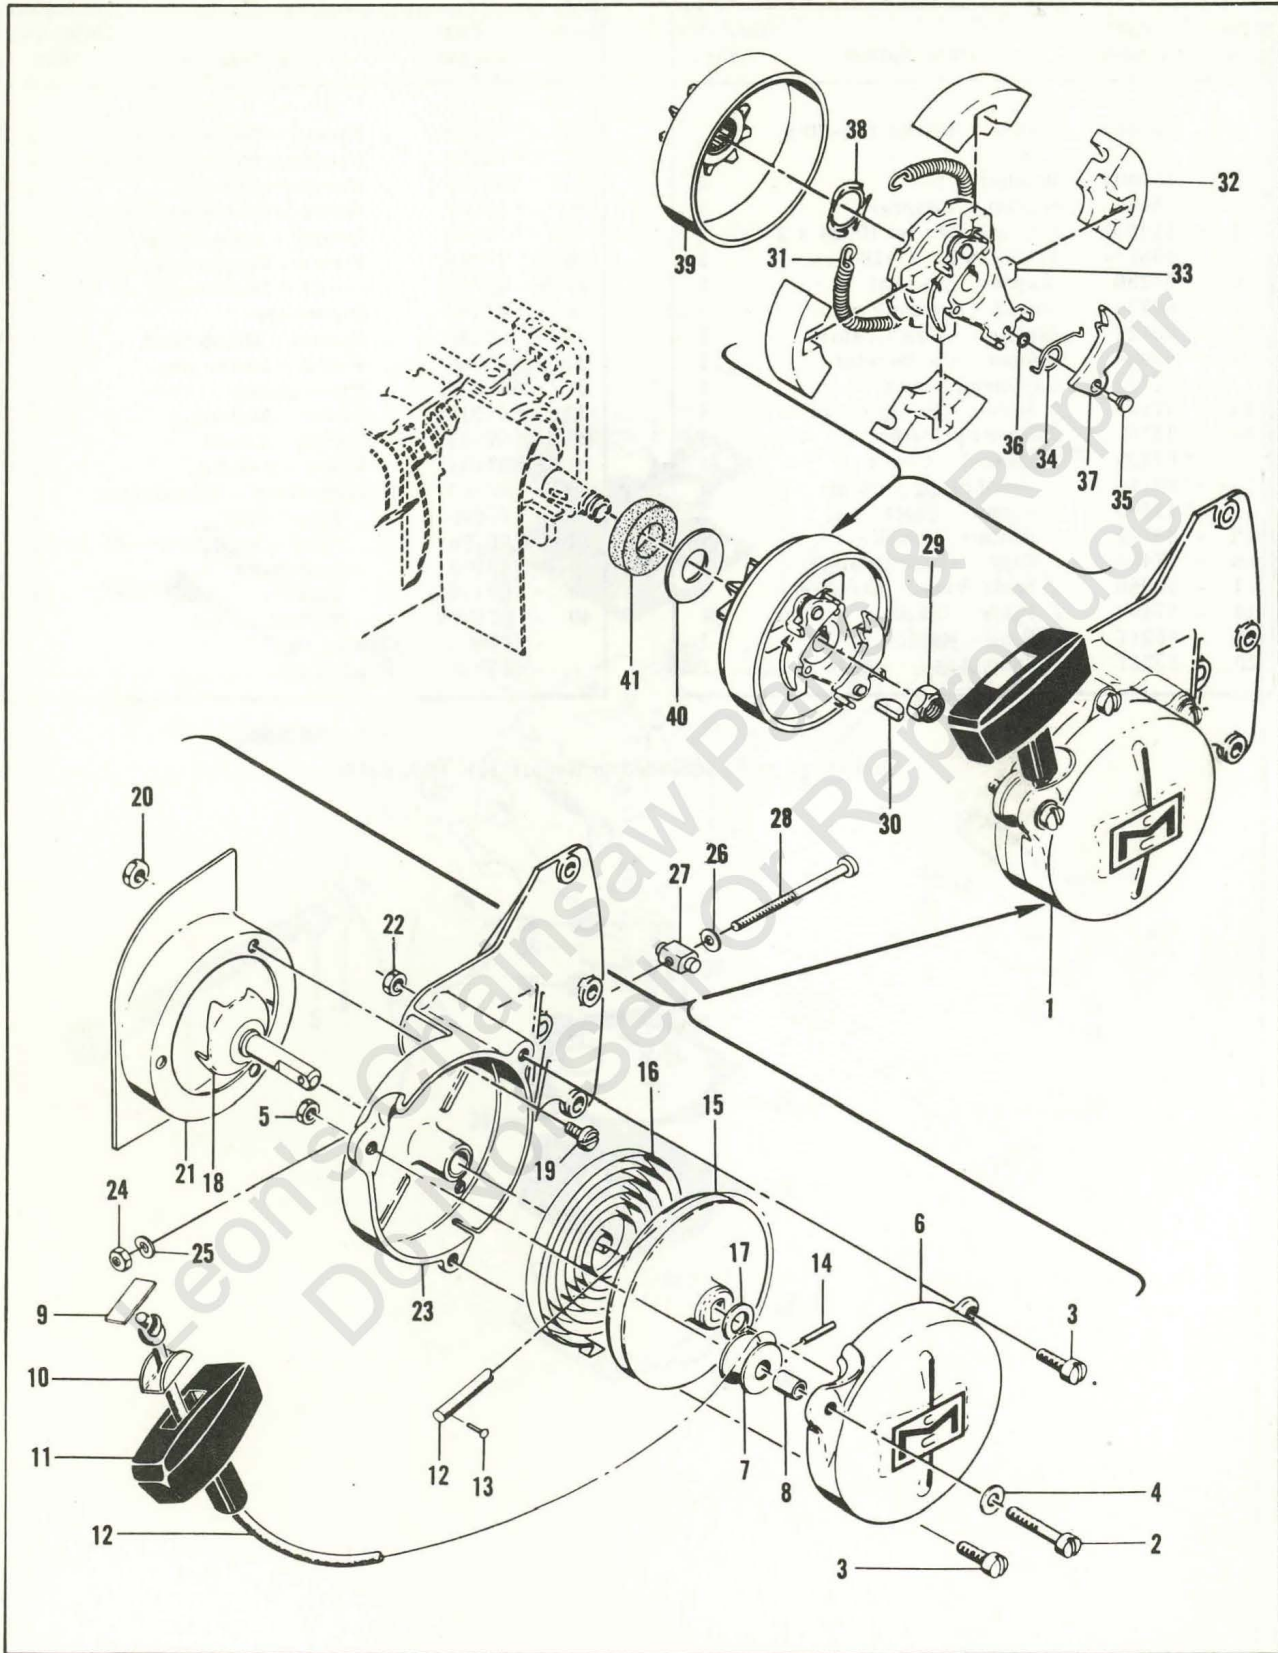

* Indicates parts included in Repair Kit, P/N 83768

Leon's Chainsaw Parts
Do Not Sell Or Reproduce

Figure 4. Starter and Clutch Assembly

FIGURE 4. STARTER AND CLUTCH ASSEMBLY

Item No.	Part Number	Description	Units Per Assy
1	63645	Starter Assy	1
2	101284	. Screw - Fil hd 10-24 x 1-1/8	1
3	103859	. Screw - Fil hd 10-24 x 3/4	2
4	102189	. Washer	1
5	101191	. Nut - Hex 10-24	1
6	55024B	. Cover - Starter	1
7	51138	. Pulley - Starter rope	1
8	103536	. Bearing - Pulley	1
9	57232	. Plate - Starter handle	1
10	57231	. Cup - Starter handle	1
11	57230	. Handle - Starter	1
12	28716	. Rope - Starter	1
13	101136	. Rivet	1
14	103047	. Pin - Roll	1
15	55871	. Drum - Starter	1
16	51665	. Spring - Starter rewind	1
17	104457	. Washer	1
18	51923	. Shaft Assy - Starter	1
19	104071	. Screw - Pan hd 8-32 x 5/16	3
20	100955	. Nut - Hex 8-32	3
21	63646	. Cover - Sawdust shield	1
22	101191	. Nut - Hex 10-24	2