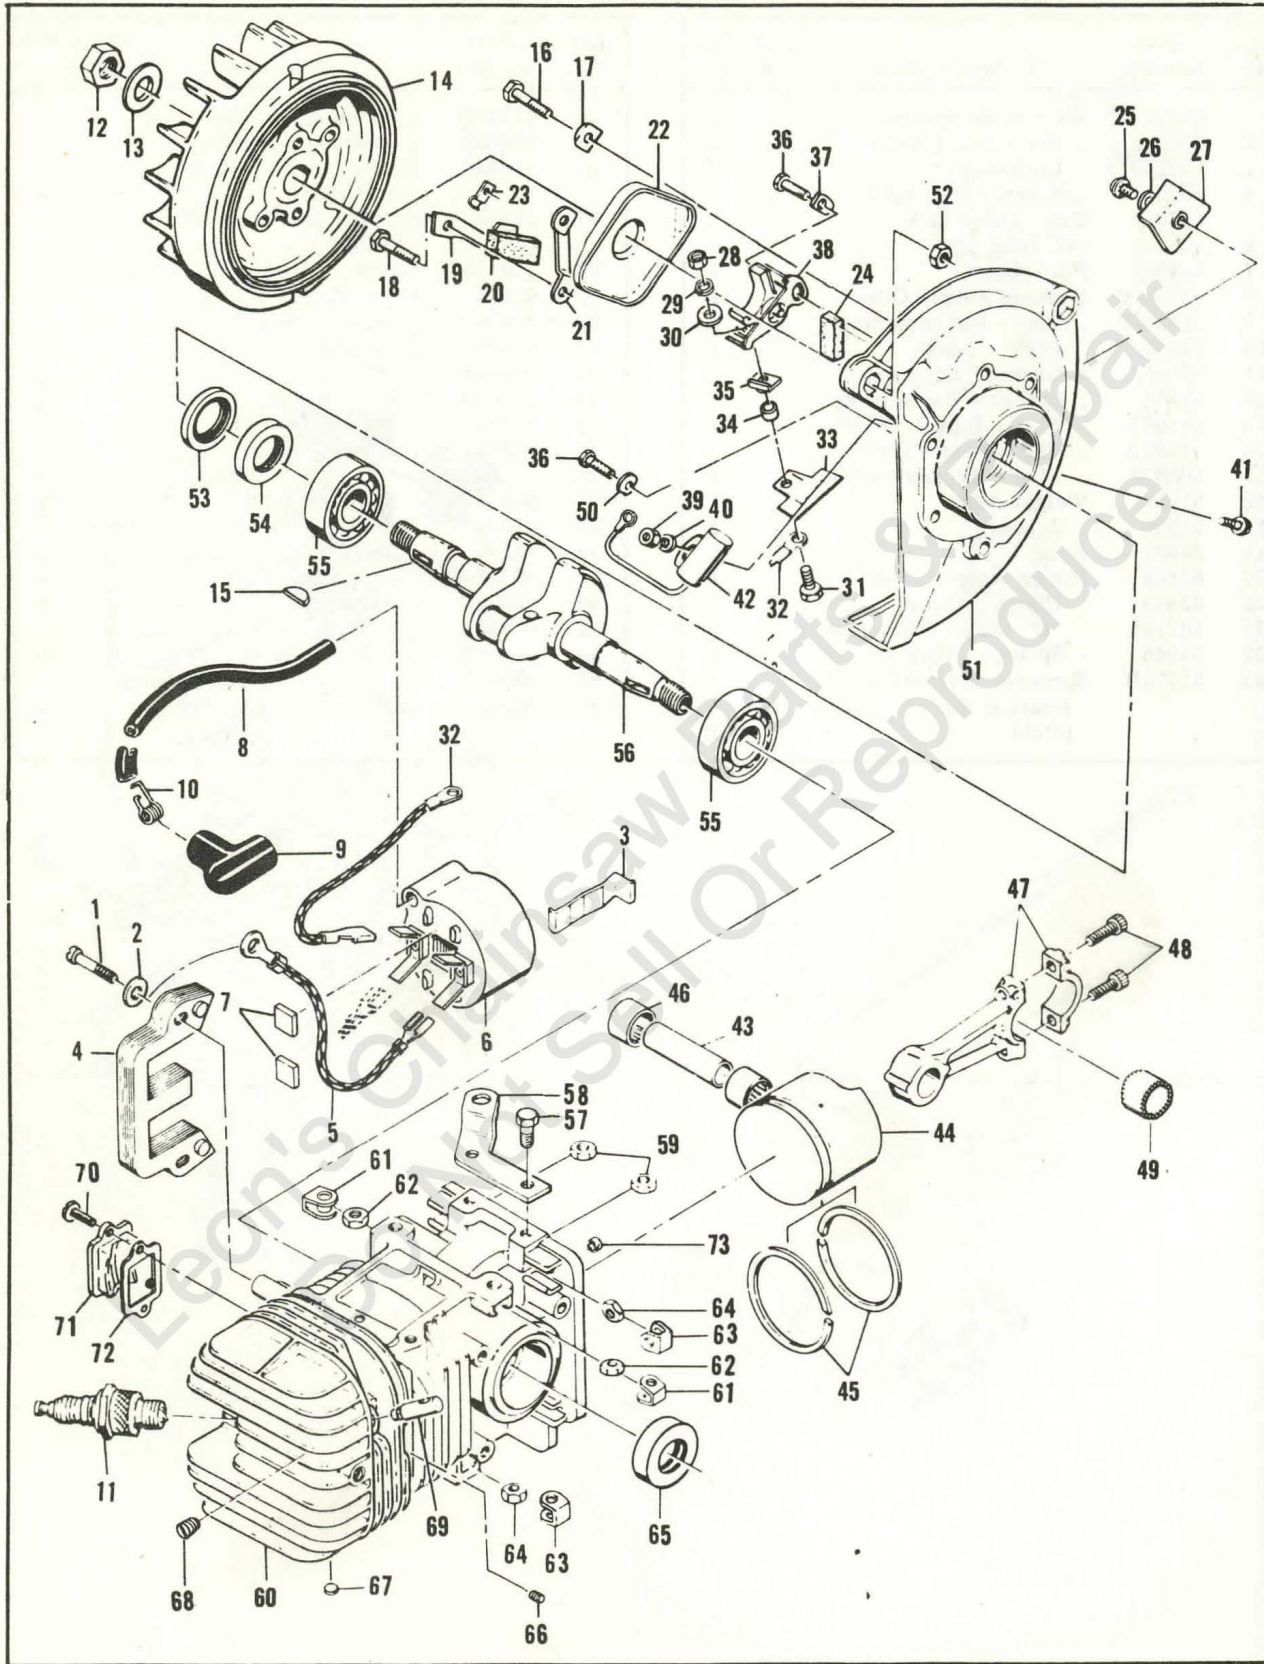

FIGURE 6. POWERHEAD ASSEMBLY

SUPER 797

Figure 6. Powerhead Assembly

FIGURE 6. POWERHEAD ASSEMBLY

Item No.	Part Number	Description	Units Per Assy
1	104815	Screw - Hex hd 10-24 x 7/8	2
2	100352	Washer - #10	2
3	51253	Retainer - Coil	1
4	51251	Lamination Assy - Coil	1
5	63639	Wire Assy - Ground	1
6	-67937	Coil & Terminal Assy	1
7	67863	. Spacer - Lamination	2
8	63640	. Wire Assy - Spark plug	1
9	62926	. . Boot - Spark plug	1
10	62932	. . Connector - Spark plug wire	1
11	63097	Spark Plug - AC CS 45T	1
12	101179	Nut - Hex 7/16 -20	1
13	101270	Washer - Special	1
14	68281	Flywheel Assy	1
15	103879	Key - Woodruff	1
16	102763	Screw - Hex hd 10-24 x 3/4	2
17	36388	Lockplate	1
18	102763	Screw - Hex hd 10-24 x 3/4	4
19	57815	Strap - Seal	1
20	50664	Seal - Breaker box	1
21	55977	Clip - Breaker box cover	2
22	55766B	Cover - Breaker box	1
23	104230	Speednut	1
24	54184	Wiper - Felt	1
25	110055	Screw - 8-32 x 3/8 (SEMS)	1
26	100080	Washer - #8	1
27	57829	Clamp - Ignition wire	1
28	104551	Nut - Hex 8-32	1
29	104553	Lockwasher	1
30	100080	Washer - #8	1
31	110338	Screw - Hex hd 8-32 x 9/16	1
32	63628	Wire Assy - Primary	1
33	55782A	Insulator - Primary wire assy	1
34	57769	Insulator - Ignition screw	1
35	57770A	Insulator - Breaker spring	1
36	104733	Screw - 8-32 x 1/2 (SEMS)	2
37	57767A	Lockplate	1

Item No.	Part Number	Description	Units Per Assy
38	57765B	Breaker Assy	1
39	100251	Nut - Hex 8-32	1
40	100057	Lockwasher - #8	1
41	-103748	Screw - 8-32 x 1/2 (SEMS)	1
42	61650	Condenser	1
43	69408	Pin - Piston	1
44	69301	Piston Assy	1
45	69305	. Ring Set Piston	1
46	-104519	. Bearing - Needle	2
47	69250	Connecting Rod Assy	1
48	47819A	. Screw - Socket hd 10-32 x 5/8 2	2
49	-69891	. Roller - Needle	24
50	55778E	Washer - Breaker retainer	1
51	-69487	Crankcase Cover Assy	1
52	101326	. Nut - Hex 10-24	2
53	57897	. Seal - Oil	1
54	57898	. Seal - Oil	1
55	66016	Bearing - Ball	2
56	-69346	Crankshaft	1
57	102762	Screw - Hex hd 10-24 x 1/2	2
58	53271	Bracket - Fuel tank mounting	1
59	101326	Nut - Hex 10-24	2
60	67420	Cylinder Assy - Crankcase	1
61	28053	. Retainer - Nut	2
62	101326	. Nut - Hex 10-24	2
63	18556A	. Retainer - Nut	6
64	105394	. Nut - Hex 1/4-20	6
65	104432	. Seal - Oil	1
66	110034	. Insert - Taplok	3
67	110340	. Plug - Expansion 9/16	3
68	104869	. Plug - Pipe 1/16-27	1
69	-69877	. Valve - Compression rel.	1
70	110196	Screw - 8-32 x 7/16	2
71	65917	Cover - Boost port	1
72	68924	Gasket - Port cover	1
73	57736	Seal - Pushrod	1

Leon's
Do Not