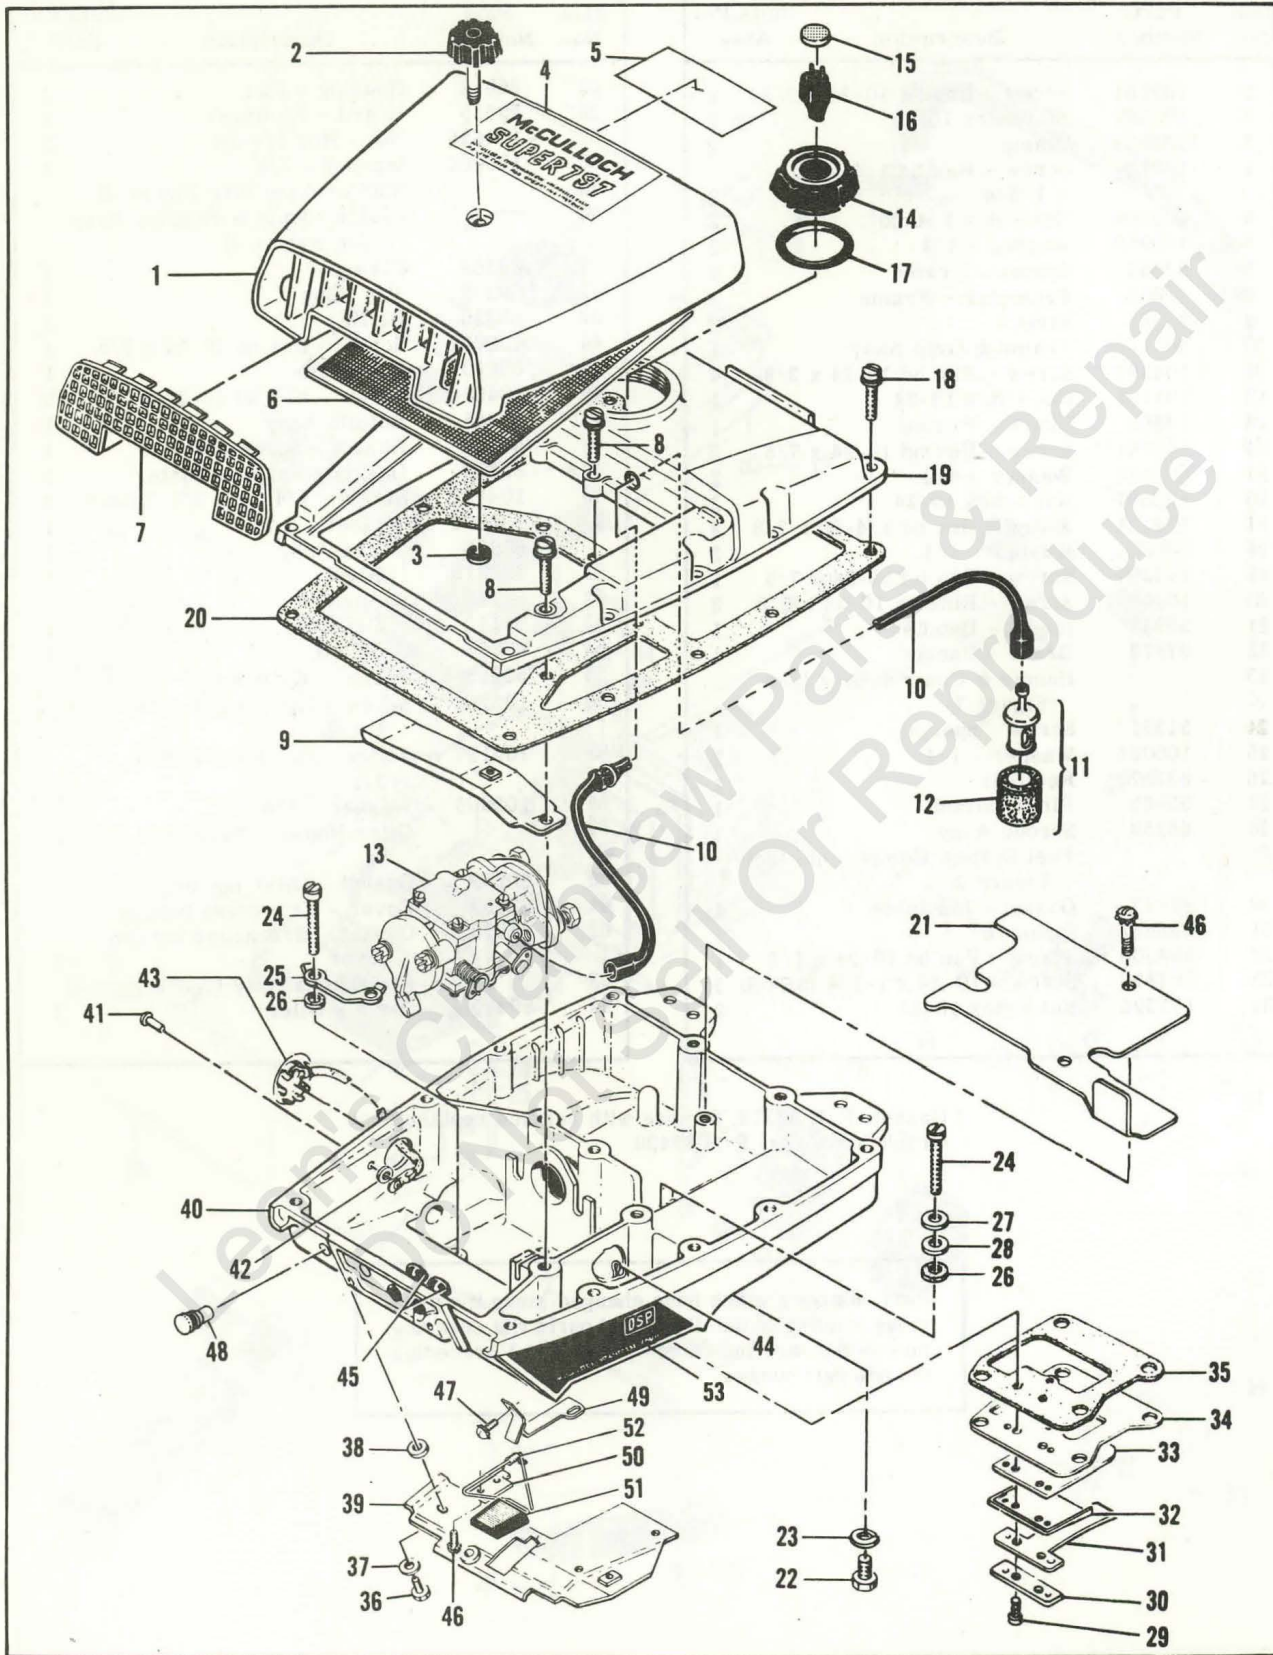

FIGURE 2. FUEL SYSTEM COMPONENTS

SUPER 797

Figure 2. Fuel System Components

FIGURE 2. FUEL SYSTEM COMPONENTS

Item No.	Part Number	Description	Units Per Assy
1	60427A	Cover Assy - Air cleaner	1
2	60243	. Knob - Air cleaner cover	1
3	- 83367	. Retainer	1
4	- 83357	Nameplate	1
5	63814	Instruction Plate	1
6	67931	Screen - Air cleaner	1
7	55659	Grill - Air cleaner cover	1
8	104396	Screw - Pan hd 10-24 x 3/4	1
9	55634	Anchor Assy - Air cleaner	1
	63831	Hose Assy - Fuel	1
10	63669	. Hose	1
11	53679B	. Pickup Assy	1
12	61159	. . . Filter	1
13		Carburetor (See Figure 3)	
14	55934B	Cap Assy - Fuel	1
15	55063	. Filter - Fuel cap	1
16	53766A	. Valve - Fuel cap	1
17	101348	"O" Ring - Fuel cap	1
18	104396	Screw - Pan hd 10-24 x 3/4	14
19	69001	Cover - Fuel	1
20	65632	Gasket - Fuel tank	1
21	63650	Liner - Fuel tank	1
22	102151	Screw - Hex hd 1/4-20 x 1/2	1
23	105043	Lockwasher	1
24	55948A	Screw - Fuel tank	4
25	68654	Lockplate	1
26	68203	Washer - Insulating	4
27	102189	Washer	2

Item No.	Part Number	Description	Units Per Assy
28	103744	Washer - Sealing	2
29	103740	Screw - Hex hd 8-32 x 5/8	2
30	51480	Lockplate	1
31	57658A	Clamp - Reed	1
32	66274	Deflector - Fuel	1
33	48593	Valve - Reed	1
34	53685C	Plate - Reed	1
35	67096	Gasket	1
36	102388	Screw - Hex hd 10-24 x 5/8	3
37	102189	Washer	3
38	68203	Washer - Insulating	3
39	63652	Shield Assy - Fuel tank	1
40	66266	Bottom Assy - Fuel tank	1
41	104504	. Rivet	1
42	101871	. Washer	1
43	51396A	. Cover Assy - Adj. hole	1
44	104310	. Pin - Cotter	1
45	68258	. Grommet	2
46	110054	. Screw - Pan hd 6-32 x 3/8	2
47	105249	. Screw - 8-32 x 3/8 (SEMS)	3
48	69360	. Plug	2
49	64582	Retainer - Lever	1
50	63619	Plate - Lever retaining	1
51	63914A	Lever Assy - Compression release	1
52	63827	Spring - Lever	1
53	66269	Emblem - Fuel tank (DSP)	1

Leon's Chainsaw Parts
Do Not Sell Or