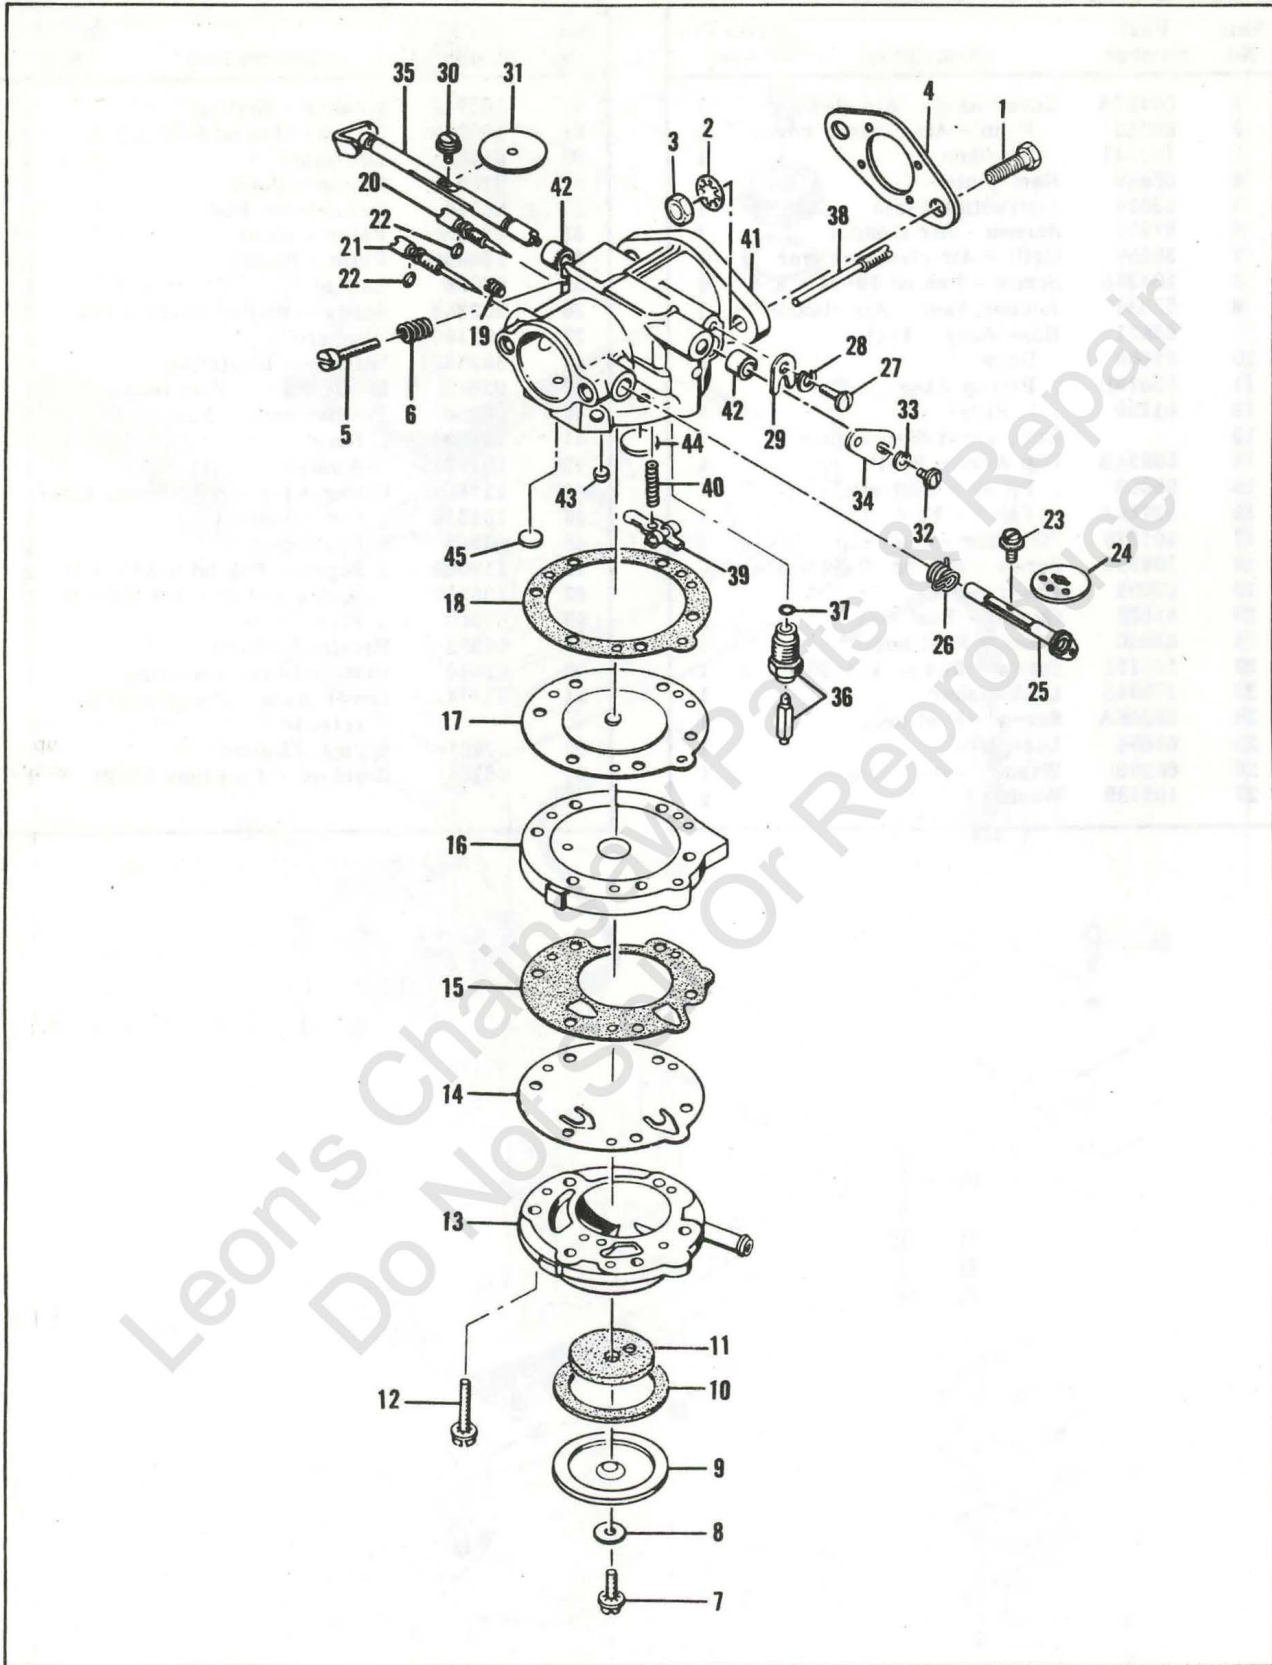

# SUPER 797

Figure 3. Carburetor Assembly

**FIGURE 3. CARBURETOR ASSEMBLY**

Item No.	Part Number	Description	Units Per Assy
1	100882	Screw - Hex hd 1/4-20 x 3/4	2
2	101476	Lockwasher - 1/4	2
3	103242	Nut - Hex 1/4-20	2
4	65586	Gasket - Carburetor	1
	83450	Carburetor Assy	1
5	*50799	. Screw - Idle speed regulat- ing	1
6	*51705	. Spring - Idle speed regulat- ing screw	1
7	*50797	. Screw - Fuel strainer cover retaining	1
8	50798	. Gasket - Fuel strainer cover retaining	1
9	50796	. Cover - Fuel strainer	1
10	51704	. Gasket - Fuel strainer cov- er	1
11	*53717	. Element - Fuel strainer	1
12	51597	. Screw and Lockwasher - Fuel pump body	6
13	50670	. Body - Fuel pump	1
14	51595	. Diaphragm - Fuel pump	1
15	*65592	. Gasket - Fuel pump	1
16	51592	. Cover - Diaphragm	1
17	*66167	. Diaphragm	1
18	65591	. Gasket - Diaphragm	1
19	51589	. Drain Screw - Diaphragm chamber	1
20	*51702	. Screw - Idle adjustment	1
21	*53718	. Screw - Main adjustment	1
22	104001	. Seal ring	2
23	51721	. Screw and Lockwasher - Choke shutter	1