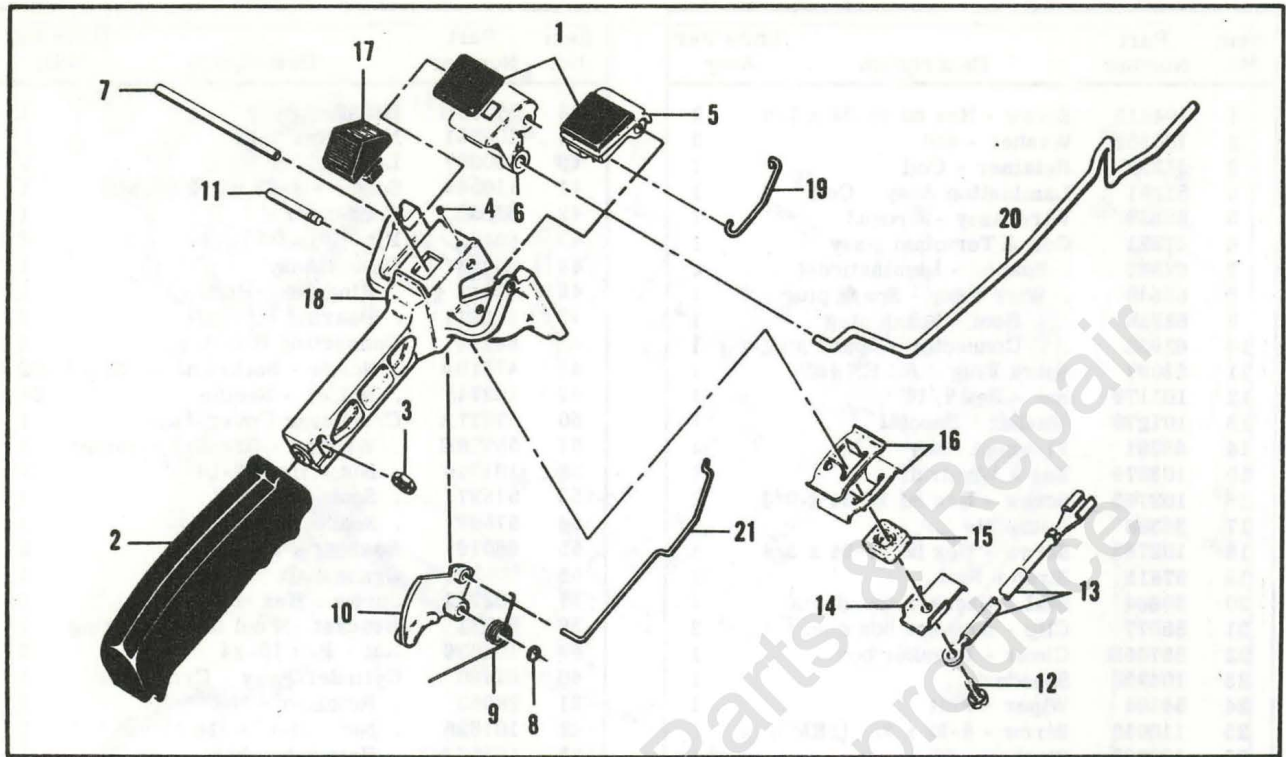

# SUPER 797

Figure 7. Handle and Control Assembly

**FIGURE 7. HANDLE AND CONTROL ASSEMBLY**

Item No.	Part Number	Description	Units Per Assy
1	55670	Grommet	2
	64860	Handle & Control Assy	1
2	55624A	. Grip - Handle	1
3	101326	. Nut - Hex 10-24	1
4	104484	. Screw - Set 8-32 x 1/4	1
5	55968A	. Button - Primer control	1
6	55969A	. Button - Oiler control	1
7	51344A	. Shaft - Primer & oiler buttons	1
8	104501	. Retainer - Trigger pin	1
9	55674	. Spring - Trigger return	1
10	63663	. Trigger	1