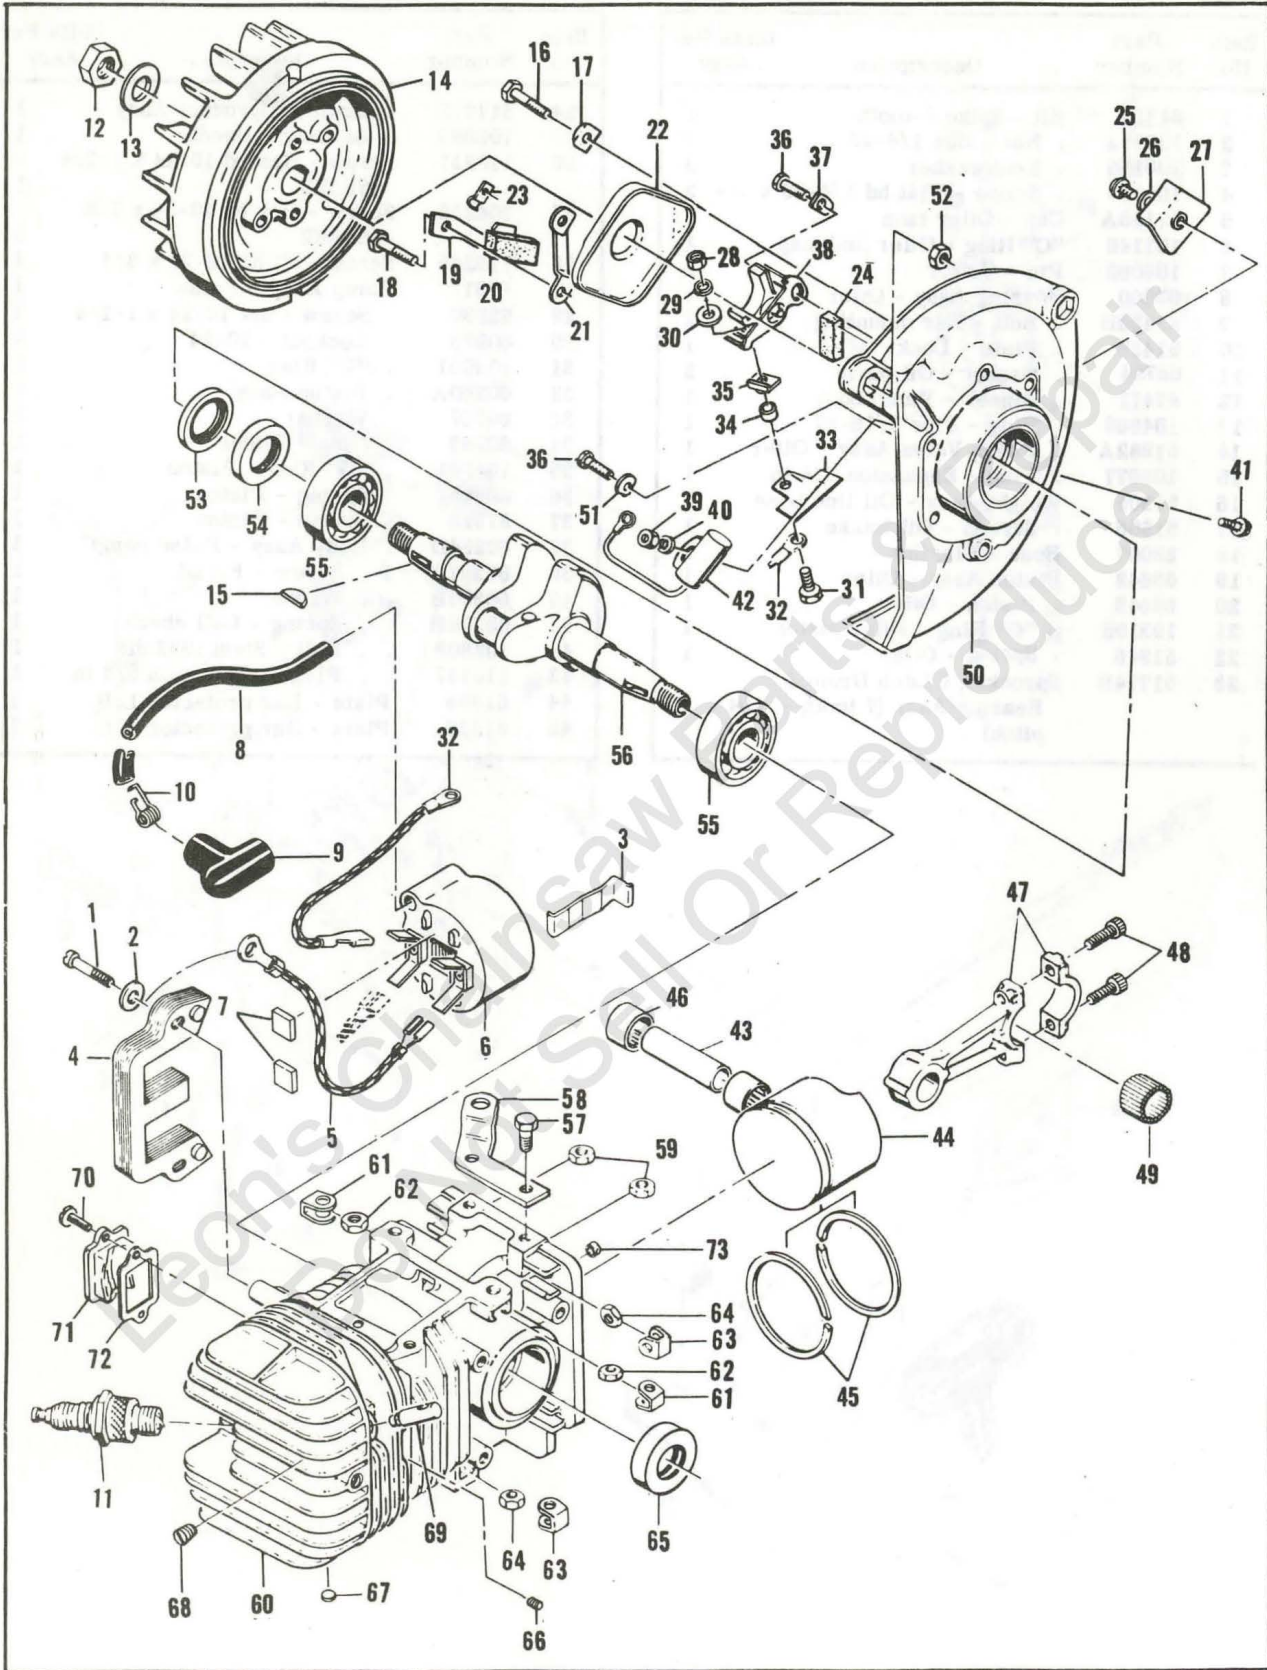

FIGURE 6. POWERHEAD ASSEMBLY

SUPER 797

Figure 6. Powerhead Assembly

FIGURE 6. POWERHEAD ASSEMBLY

Item No.	Part Number	Description	Units Per Assy
1	104815	Screw - Hex hd 10-24 x 7/8	2
2	100352	Washer - #10	2
3	51253	Retainer - Coil	1
4	51251	Lamination Assy - Coil	1
5	63639	Wire Assy - Ground	1
6	67921	Coil & Terminal Assy	1
7	67863	. Spacer - Lamination	2
8	63640	. Wire Assy - Spark plug	1
9	62926	. . Boot - Spark plug	1
10	62932	. . Connector - Spark plug wire	1
11	63097	Spark Plug - AC CS 45T	1
12	101179	Nut - Hex 7/16	1
13	101270	Washer - Special	1
14	68281	Flywheel Assy	1
15	103879	Key - Woodruff	1
16	102763	Screw - Hex hd 10-24 x 3/4	2
17	36388	Lockplate	1
18	102763	Screw - Hex hd 10-24 x 3/4	4
19	57815	Strap - Seal	1
20	50664	Seal - Breaker box drain	1
21	55977	Clip - Breaker box cover	2
22	55766B	Cover - Breaker box	1
23	104230	Speednut	1
24	54184	Wiper - Felt	1
25	110055	Screw - 8-32 x 3/8 (SEMS)	1
26	100080	Washer - #8	1
27	57829	Clamp - Ignition wire	1
28	104551	Nut - Hex 8-32	1
29	104553	Lockwasher	1
30	100080	Washer - #8	1
31	110338	Screw - Hex hd 8-32 x 9/16	1
32	63628	Wire Assy - Primary	1
33	55782A	Insulator - Primary wire assy	1
34	57769	Insulator - Ignition screw	1
35	57770A	Insulator - Breaker spring	1
36	104733	Screw - 8-32 x 1/2 (SEMS)	2
37	57767A	Lockplate	1

Item No.	Part Number	Description	Units Per Assy
38	57765B	Breaker Assy	1
39	100251	Nut - Hex 8-32	1
40	100057	Lockwasher - #8	1
41	110545	Screw - 8-32 x 1/2 (SEMS)	1
42	61650	Condenser	1
43	69408	Pin - Piston	1
44	69301	Piston Assy	1
45	69305	. Ring Set - Piston	1
46	110611	. Bearing - Needle	2
47	69250	Connecting Rod Assy	1
48	47819A	. Screw - Socket hd 10-32 x 5/8	2
49	102742	. Roller - Needle	24
50	57827A	Crankcase Cover Assy	1
51	55778E	. Washer - Breaker retainer	1
52	101326	. Nut - Hex 10-24	2
53	57897	. Seal - Oil	1
54	57898	. Seal - Oil	1
55	66016	Bearing - Ball	2
56	68430	Crankshaft	1
57	102762	Screw - Hex hd 10-24 x 1/2	2
58	53271	Bracket - Fuel tank mounting	1
59	101326	Nut - Hex 10-24	2
60	67420	Cylinder Assy - Crankcase	1
61	28053	. Retainer - Nut	2
62	101326	. Nut - Hex 10-24	2
63	18556A	. Retainer - Nut	6
64	105394	. Nut - Hex 1/4-20	6
65	104432	. Seal - Oil	1
66	110034	. Insert - Taplok	3
67	110340	. Plug - Expansion 1/2 in.	3
68	104869	. Plug - Pipe 1/16-27	1
69	63615	. Valve - Compressn release	1
70	110196	Screw - 8-32 x 7/16	2
71	65917	Cover - Boost port	1
72	68924	Gasket - Port cover	1
73	57736	Seal - Pushrod	1

Leon's Cycle
Do Not Sell