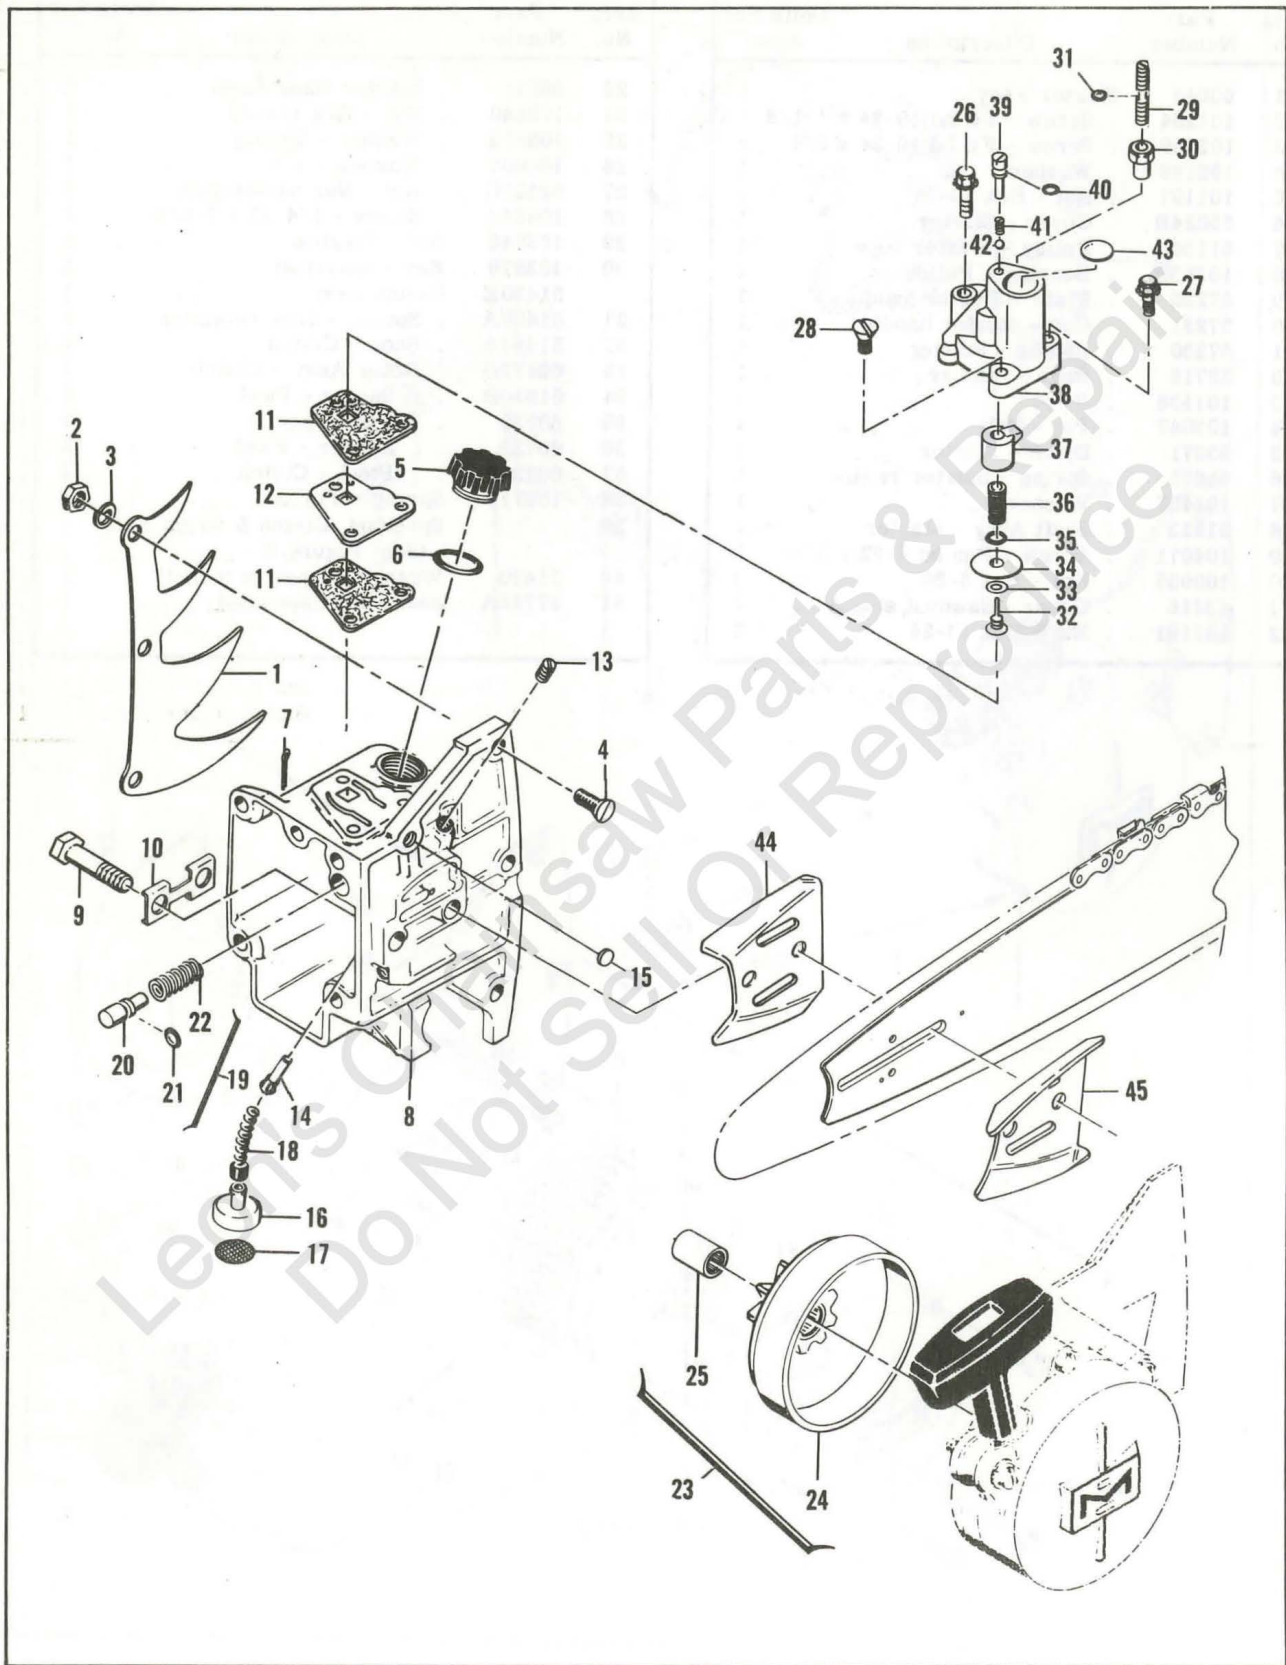

# SUPER 797

Figure 5. Chain Oiler Assemblies

**FIGURE 5. CHAIN OILER ASSEMBLIES**

Item No.	Part Number	Description	Units Per Assy
1	61331	Kit - Spike 4-tooth	1
2	100152	. Nut - Hex 1/4-20	3
3	100153	. Lockwasher	3
4	102088	. Screw - Flat hd 1/4-20 x 3/4	3
5	57129A	Cap - Oiler tank	1
6	101148	"O" Ring - Oiler tank cap	1
7	104062	Pin - Cotter	1
8	63060	Housing Assy - Oiler	1
9	51423B	. Bolt - Bar mounting	2
10	51439	. Plate - Lock	1
11	68794	. Gasket - Oil pump	2
12	67471	. Spacer - Pump body	1
13	104869	. Plug - Pipe 1/16-27	1
14	51982A	. Check Valve Assy - Oiler	1
15	105677	. Plug - Expansion 3/8 in	1
16	51505	Weight Assy - Oil line hose	1
17	51506	. Screen - Oil intake	1
18	28007	Hose - Flexible	1
19	63642	Piston Assy - Oiler	1
20	63643	. Piston - Oiler	1
21	103198	. "O" Ring - Oiler piston	1
22	51946	. Spring - Oiler	1
23	51774B	Sprocket, Clutch Drum & Bearing Assy (7 tooth - .404 pitch)	1

Item No.	Part Number	Description	Units Per Assy
24	51775C	. Drum & Sprocket Assy	1
25	103688	. Bearing - Needle	1
26	110257	Screw - Hex hd 10-24 x 1-3/4 (SEMS)	1
27	104138	Screw - Hex hd 10-24 x 7/8 (SEMS)	1
28	110245	Screw - Fl hd 10-24 x 3/4	1
	67917	Pump Assy - Pulse	1
29	62890	. Screw - Set 10-24 x 1-1/4	1
30	60976	. Locknut - 10-24	1
31	104001	. "O" Ring	1
32	60260A	. Piston Assy	1
33	60937	. Washer	1
34	60263	. Ring - Piston	1
35	104001	. "O" Ring - Piston	1
36	60259	. Spring - Piston	1
37	67918	. Sleeve - Piston	1
38	60254D	. Body Assy - Pulse pump	1
39	60397A	. . Screw - Fil hd	1
40	60398B	. . Washer	1
41	60396B	. . Spring - Ball check	1
42	102809	. . Ball - Steel .093 dia	1
43	110157	. . Plug - Expansion 5/8 in	1
44	61995	Plate - Bar protector L.H.	1
45	61996	Plate - Bar protector R.H.	1