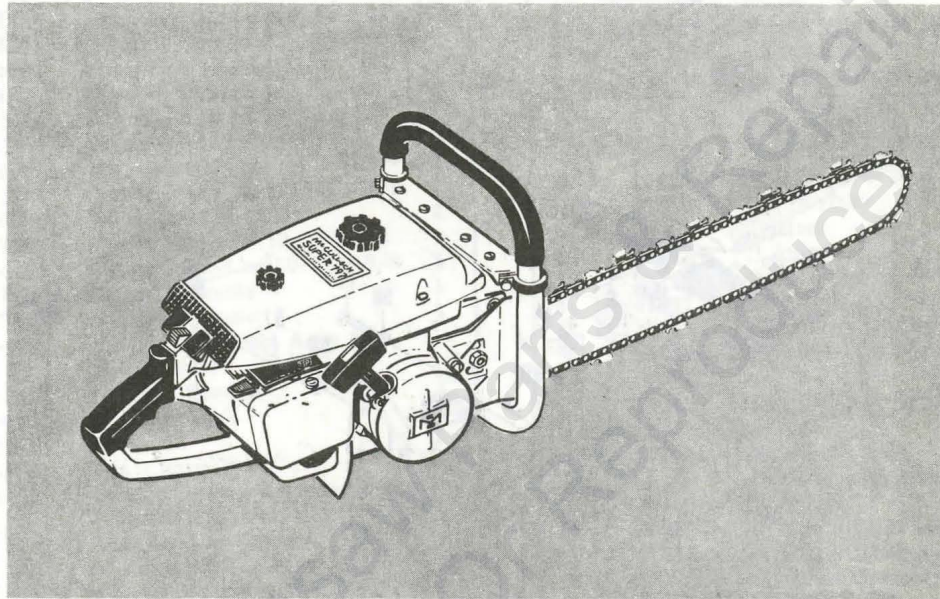

SUPER 797 Chain Saw

MODEL 600130 - SERIAL NUMBERS PREFIXED 13-

ILLUSTRATED PARTS LIST

April 1969

The policy of McCulloch Corporation is one of continual improvement in design, manufacturing and engineering advancement wherever possible to assure still finer two-cycle power tools. Hence, specifications, equipment, colors, design and manufacturer's suggested list prices are subject to change without notice and McCulloch Corporation reserves the right to make such changes without prior notification or obligation to backfit or supply backfit components for units previously shipped from the factory.

	Page
Figure 1. Engine Exploded View - General . . .	2
Figure 2. Fuel System Components	4
Figure 3. Carburetor and Fuel Collector . . .	6
Figure 4. Starter and Clutch Assembly	8
Figure 5. Chain Oiler Assemblies	10
Figure 6. Powerhead Assembly	12
Figure 7. Handle and Control Assembly	14

McCULLOCH