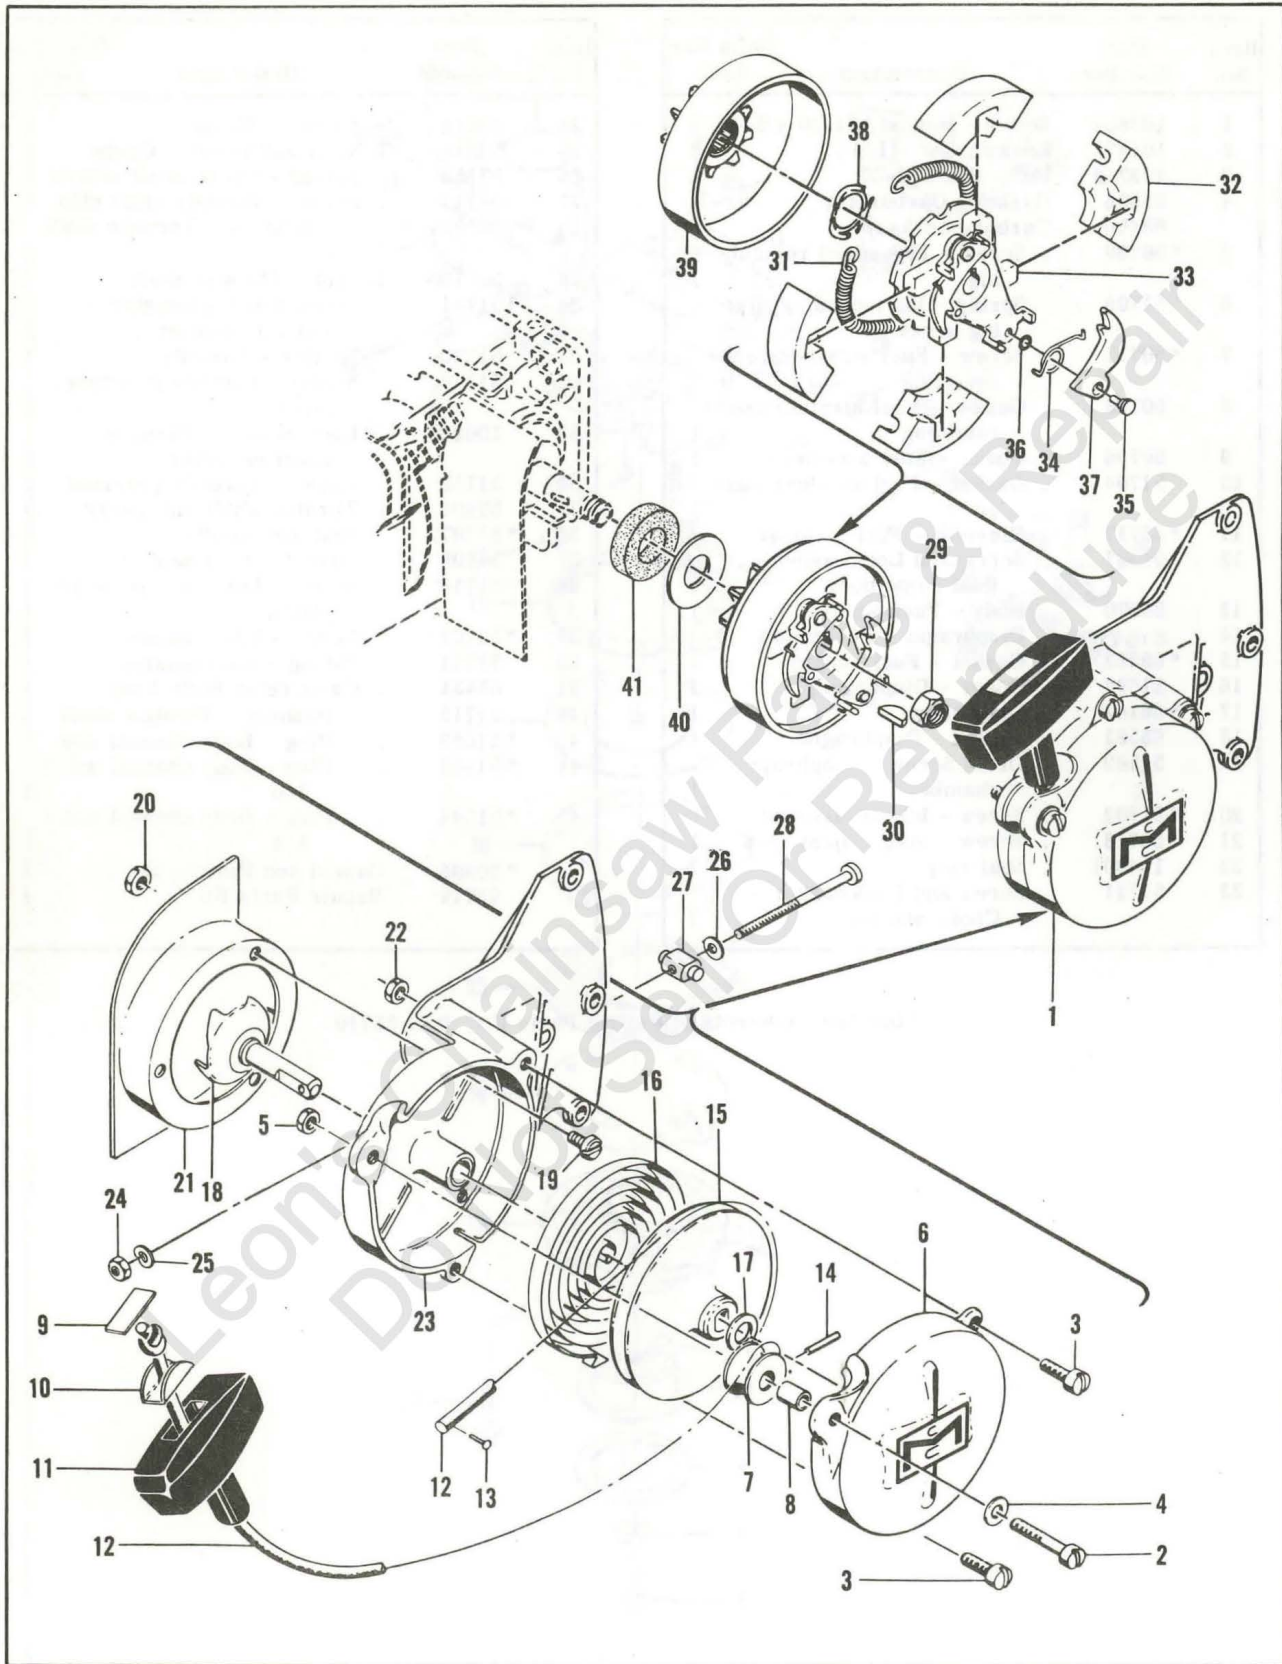

\* Indicates contents of Repair Parts Kit, P/N 53719

Leon's Chainsaw Parts & Repair  
Do Not Sell

Figure 4. Starter and Clutch Assembly

**FIGURE 4. STARTER AND CLUTCH ASSEMBLY**

Item No.	Part Number	Description	Units Per Assy
1	63645	Starter Assy	1
2	101284	. Screw - Fil hd 10-24 x 1-1/8	1
3	103859	. Screw - Fil hd 10-24 x 3/4	2
4	102189	. Washer	1
5	101191	. Nut - Hex 10-24	1
6	55024B	. Cover - Starter	1
7	51138	. Pulley - Starter rope	1
8	103536	. Bearing - Pulley	1
9	57232	. Plate - Starter handle	1
10	57231	. Cup - Starter handle	1
11	57230	. Handle - Starter	1
12	28716	. Rope - Starter	1
13	101136	. Rivet	1
14	103047	. Pin - Roll	1
15	55871	. Drum - Starter	1
16	51665	. Spring - Starter rewind	1
17	104457	. Washer	1
18	51923	. Shaft Assy - Starter	1
19	104071	. Screw - Pan hd 8-32 x 5/16	3
20	100955	. Nut - Hex 8-32	3
21	63646	. Cover - Sawdust shield	1
22	101191	. Nut - Hex 10-24	2

Item No.	Part Number	Description	Units Per Assy
23	66811	. Starter Base Assy	1
24	100640	. Nut - Hex 1/4-28	1
25	102813	. Washer - Spring	1
26	100005	. Washer - 1/4	1
27	52207C	. Nut - Bar adjustment	1
28	104548	. Screw - 1/4-20 x 3-5/8	1
29	103746	Nut - Flexloc	1
30	103879	Key - Woodruff	1
	51470E	Clutch Assy	1
31	51468A	. Spring - Shoe retaining	1
32	51464A	. Shoe - Clutch	4
33	52175B	. Rotor Assy - Clutch	1
34	51910B	. . Spring - Pawl	2
35	60730	. . Pin - Special	2
36	60731	. . Spacer - Pawl	2
37	60729A	. . Pawl - Clutch	2
38	103718	Spring - Thrust	1
39		Sprocket, Clutch & Drum Assy (See Figure 5)	
40	51420	Washer - Inner sprocket	1
41	57785A	Seal - Felt sprocket	1