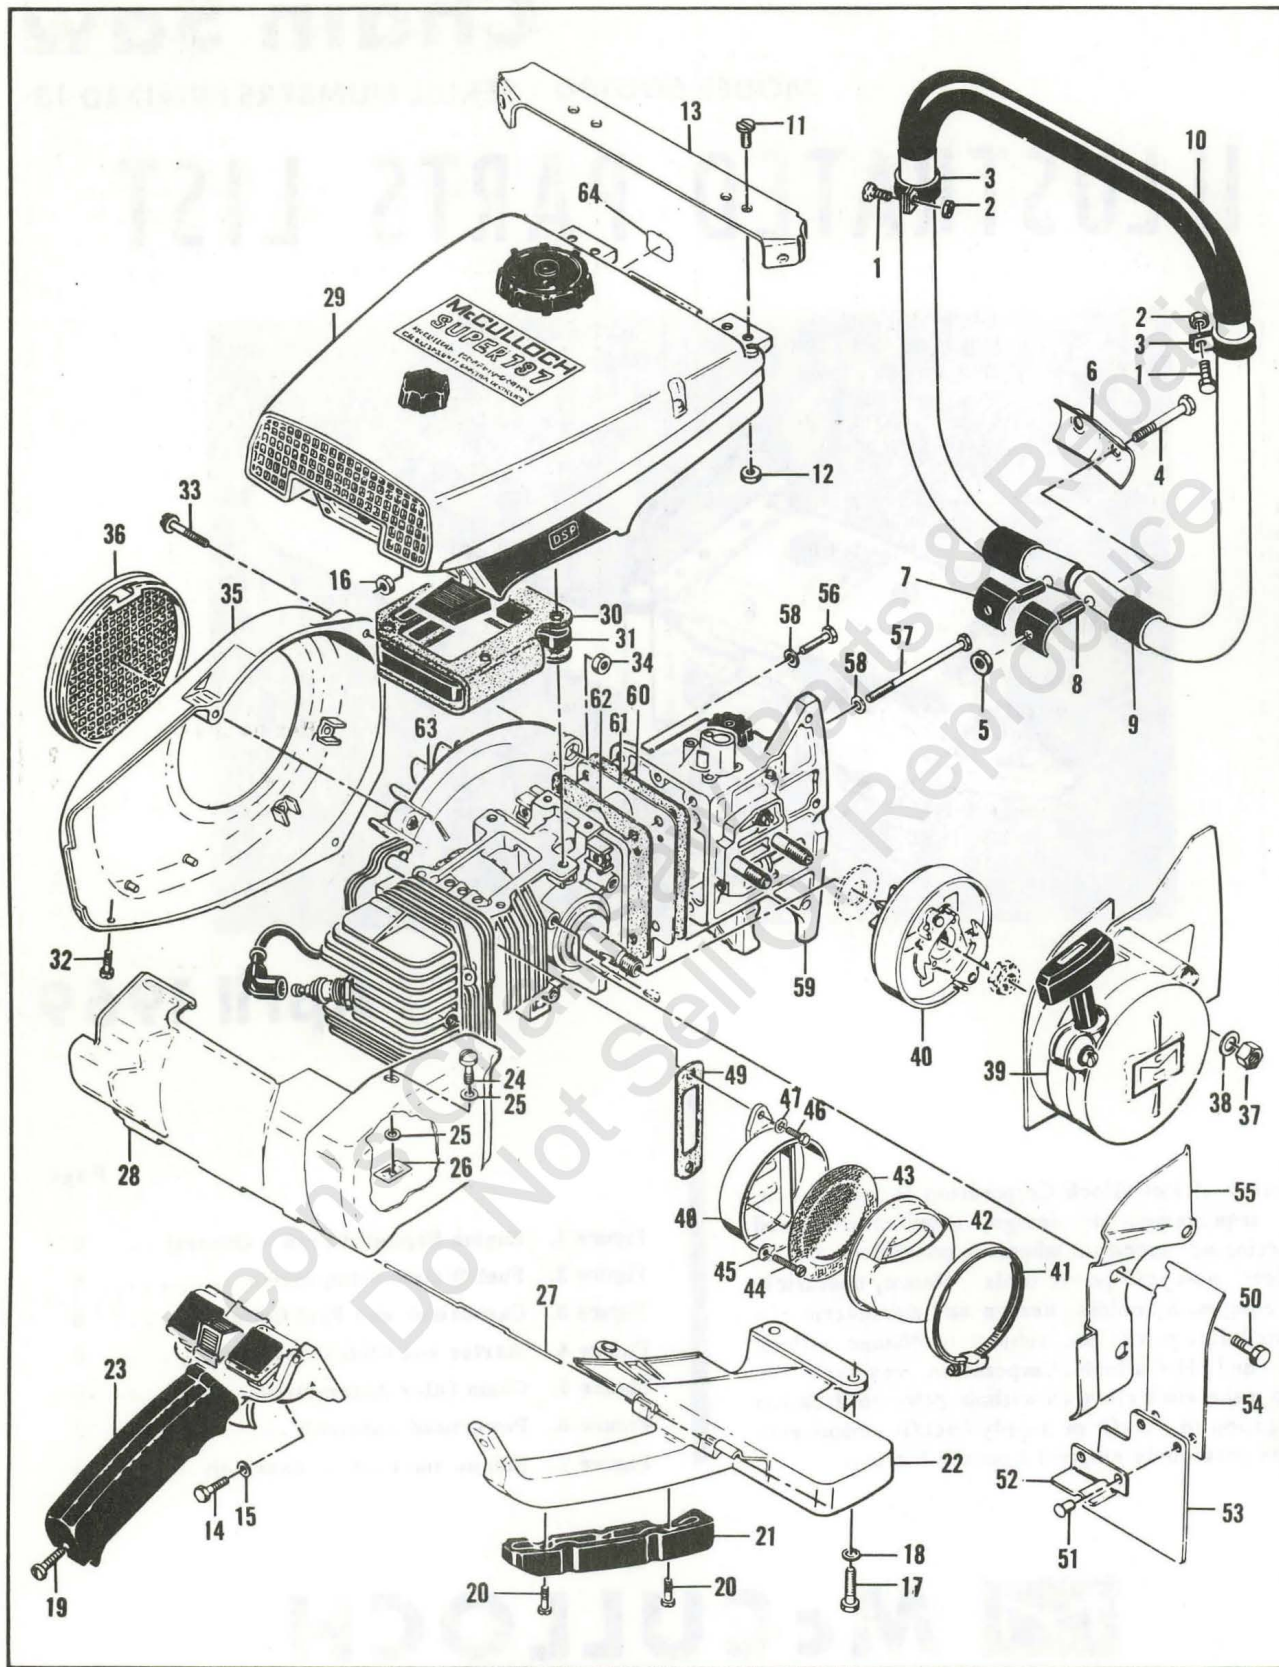

# SUPER 797

Figure 1. Engine Exploded View - General

**FIGURE 1. ENGINE EXPLODED VIEW — GENERAL**

Item No.	Part Number	Description	Units Per Assy
1	102761	Screw - Hex hd 10-24 x 7/8	2
2	105367	Nut - Hex 10-24	2
3	103923	Clamp	2
4	102125	Screw - Hex hd 1/2 x 1-3/4	2
5	105394	Nut - Hex 1/4-20	2
6	51362	Clamp - Frame	1
7	83233	Spacer - Frame	4
8	67475	Spacer - Frame	2
9	69885	Protector - Frame	2
10	67472	Frame & Grip Assy	1
11	104393	Screw - Pan hd 10-24 x 3/8	4
12	101191	Nut - Hex 10-24	4
13	83363	Brace - Frame	1
14	102761	Screw - Hex hd 10-24 x 7/8	2
15	102189	Washer - #10	2
16	102067	Nut - Hex 10-24	2
17	102121	Screw - Hex hd 1/4-20 x 7/8	2
18	100005	Washer - 1/4	2
19	104397	Screw - Pan hd 10-24 x 7/8	1
20	104483	Screw - Bind hd 10-24 x 5/8	2
21	55941	Insert - Handle	1
22	57872	Brace - Handle	1
23		Handle & Control Assy (See Figure 7)	
24	51351	Screw - Special	1
25	100005	Washer - 1/4	2
26	103741	Speednut	1
27	55885	Pin - Shroud	1
28	66259	Shroud Assy - Cylinder & spark arrester	1
29		Fuel System Components (See Figure 2)	
30	67477	Gasket - Fuel tank & insulator	1
31	53684A	Insulator	1
32	102500	Screw - Pan hd 10-24 x 1/2	1
33	104816	Screw - 10-24 x 1-1/4 (SEMS)	3
34	101326	Nut - Hex 10-24	2