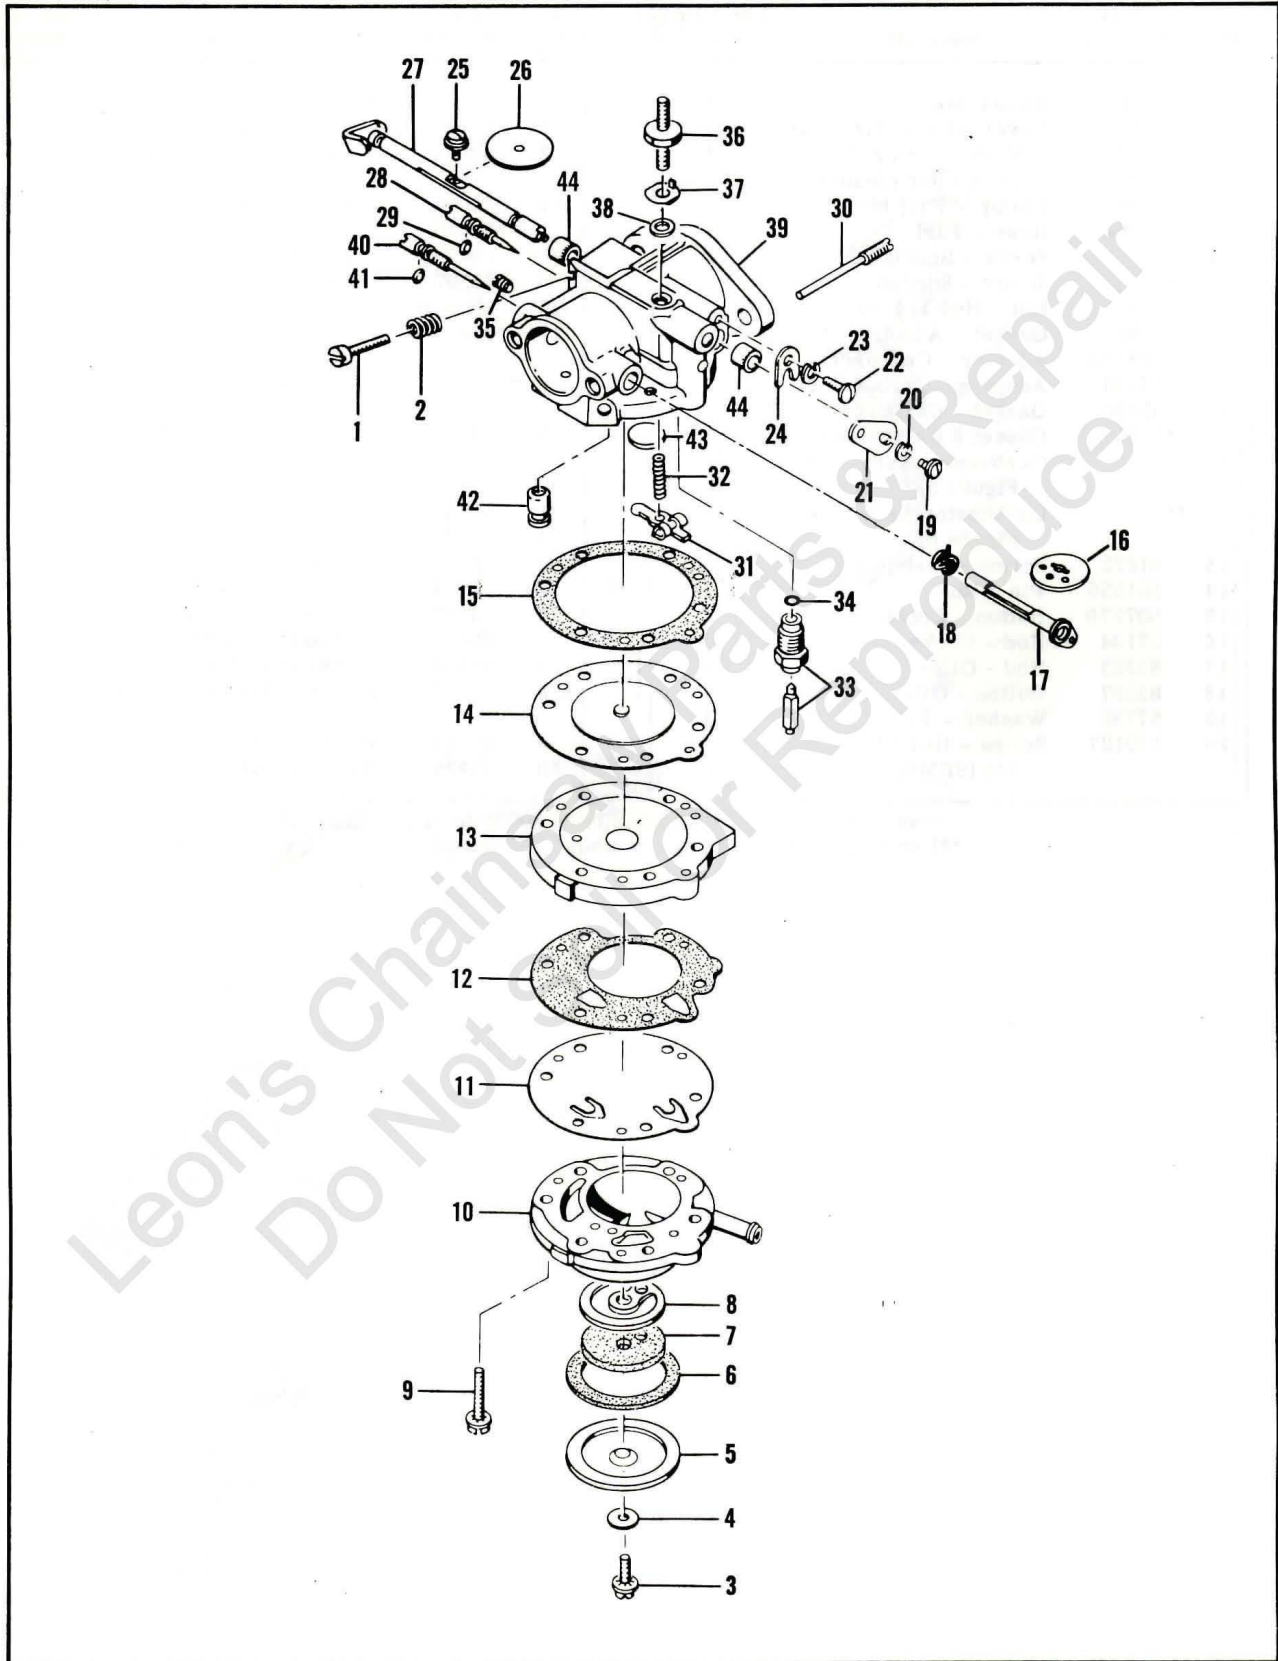

\*Used on units with serial numbers 10001 to 12601 inclusive.

\*\*Used on units with serial numbers 12602 and up.

Leon's Chain Saw Parts  
Do Not Sell

Figure 5. Carburetor

**FIGURE 5. CARBURETOR**

Item No.	Part Number	Description	Units Per Assy
*	66346	Carburetor Assy	1
1	*50799	. Screw - Idle speed regulating	1
2	*51705	. Spring - Idle speed regulating screw	1
3	*50797	. Screw - Fuel filter cover	1
4	50798	. Gasket - Fuel filter cover	1
5	50796	. Cover - Fuel filter	1
6	51704	. Gasket - Fuel filter cover	1
7	*53717	. Filter Element - Fuel	1
8	53565	. Gasket - Fuel filter	1
9	51597	. Screw - Fuel pump body	6
10	50670	. Body - Fuel pump	1
11	*53164	. Diaphragm - Fuel pump	1
12	65592	. Gasket - Fuel pump	1
13	51592	. Cover - Diaphragm	1
14	*66167	. Diaphragm Assy	1
15	65591	. Gasket - Diaphragm	1
16	53813	. Shutter - Choke	1
17	53814	. Shaft & Lever - Choke	1
18	*51586	. Spring - Choke shaft return	1
19	*51719	. Screw - Throttle governor lever	1
20	*100261	. Lockwasher #4	1
21	51718	. Lever - Throttle governor	1
22	*51717	. Screw - Throttle shaft clip	1

Item No.	Part Number	Description	Units Per Assy
23	*100252	. Lockwasher #8	1
24	51716	. Clip - Throttle shaft	1
25	*51721	. Screw - Throttle shutter	1
26	51720	. Shutter - Throttle	1
27	50803A	. Throttle Shaft & Lever	1
28	*51702	. Needle Assy - Idle adjustment	1
29	104001	. . "O" Ring	1
30	*51710	. Screw - Inlet control lever pinion	1
31	*51709	. Lever - Inlet control	1
32	*66404	. Spring - Inlet tension	1
33	*51707A	. Seat & Needle Assy	1
34	51708	. Gasket - Inlet seat	1
35	51589	. Drain Screw - Diaphragm chamber	1
36	50785	. Stud - Air cleaner attachment	1
37	63026	. Tab - Locking	1
38	63945	. Gasket - Stud	1
39	66230	. Body & Needle Assy - Carburetor	1
40	66405	. . Needle Assy - Main adjustment	1
41	104001	. . . "O" Ring	1
42	65611	. . Check Valve	1
43	*51583	. . Plug - Welch	1
44	51715	. . Bushing - Shaft	2
	*50806	Gasket & Packing Set	1
	66422	Repair Parts Kit	1