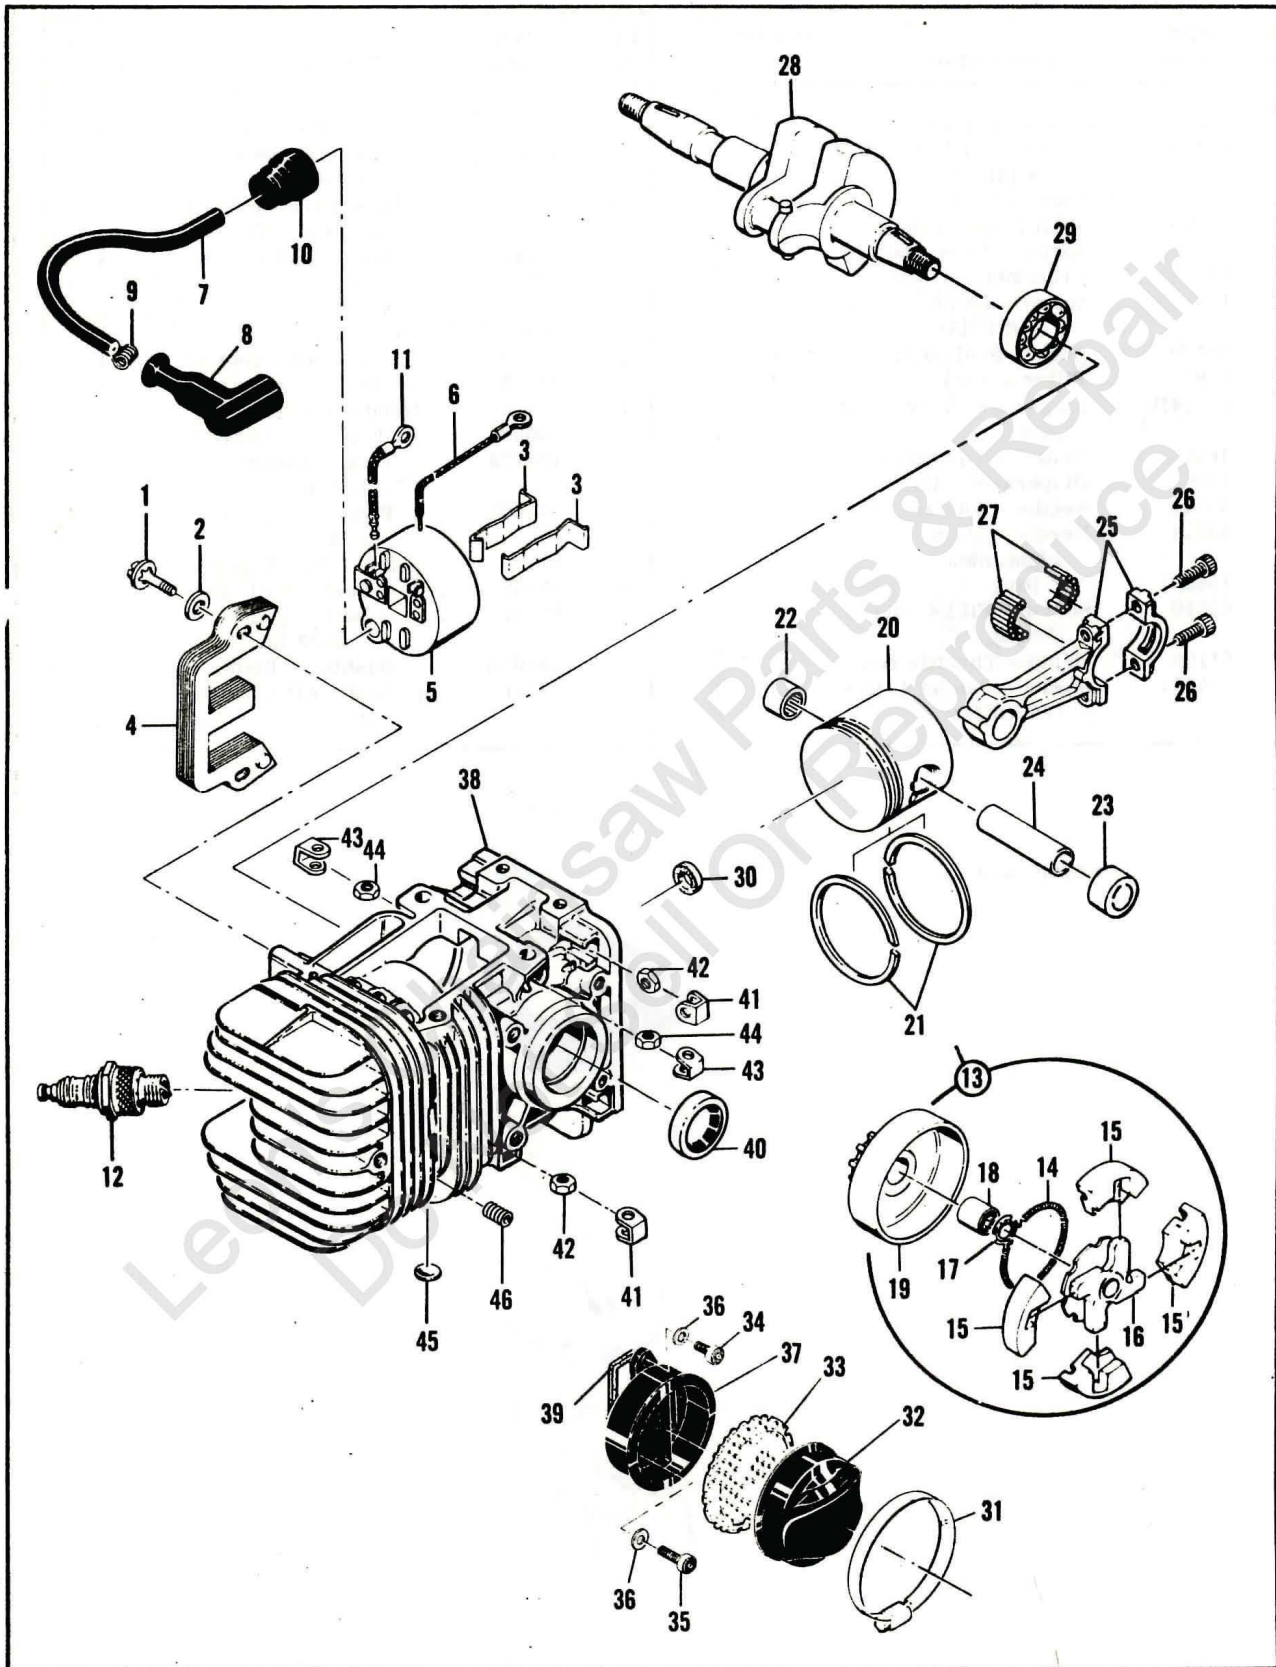

Item No.	Part Number	Description	Units Per Assy
18	61360	. Plate - Throttle	1
19	110055	. Screw - Fil hd 8-32 x 3/8 (SEMS)	1
20	55082	. Clip - Throttle shaft	1
21	61854A	. Shaft Assy - Throttle	1
22	61858	. Spring - Idle governor	1
23	104164	. Screw - Pan hd 4-40 x x 1/4 s/t	1
24	104305	. Pin - Inlet lever	1
25	84317	. Lever - Inlet control	1
26	57172	. Spring - Inlet lever	1
27	83753	. Needle - Inlet valve	1
28	84053	. Body Assy - Carburetor	1
29	110179	. . Plug - Expansion 1/2 in.	1
30	104407	. . Plug - Expansion 1 in.	1
31	61155	. . Set - Ball & seat	1
32	61152	. . . Seat - Ball	1
33	61151	. . . Ball - Nylon 3/32 in.	1
34	55062A	. . Bushing - Body	2
35	48611	. . Stud - Air cleaner cover	1

# SUPER 250

Figure 7. Powerhead

**FIGURE 7. POWERHEAD**

Item No.	Part Number	Description	Units Per Assy
1	104815	Screw - Hex hd 10-24 x 7/8 (SEMS)	2
2	100352	Washer - #10	2
3	51253	Retainer - Coil	2
4	51251	Lamination Assy	1
5	57643A	Coil & Terminal Assy	1
6	101883	. Wire Assy - Ground	1
7	50120	. Wire Assy - Spark plug	1
8	55060	. . Boot - spark plug	1
9	55061	. . Connector	1
10	55617	. Nipple - spark plug wire	1
11	57225	Wire Assy - Primary	1
12	83564	Spark Plug - 14mm	1
13		Clutch, Drum, Sprocket & Bearing Assy	1
	60315	Clutch Assy	1
14	51468A	. Spring - Clutch	1
15	51464A	. Shoe - Clutch	4
16	60316	. Rotor Assy	1
17	103718	Spring - Thrust	1
	51774B	Sprocket, Drum & Bearing Assy	1
18	103688	. Bearing - Needle	1
19	51775B	. Sprocket & Drum Assy	1
20	53941A	Piston Assy	1
21	55123	. Ring Set - Piston	1
22	104519	. Bearing - Needle	1