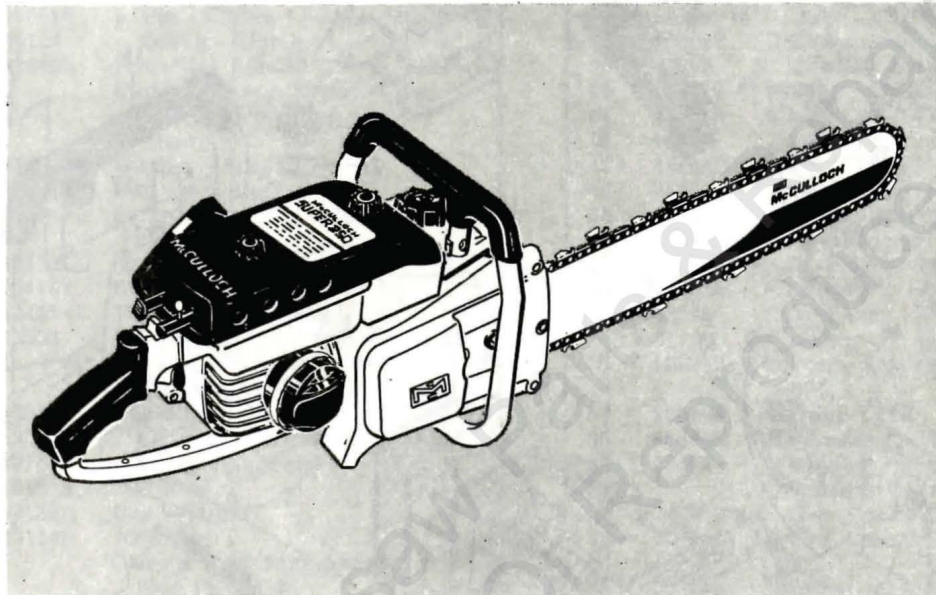

Super 250 Chain Saw

MODEL NO. 600100 SERIAL NUMBERS PREFIXED 12-, A12-

ILLUSTRATED PARTS LIST

May 1970

The policy of McCulloch Corporation is one of continual improvement in design, manufacturing and engineering advancement wherever possible to assure still finer two-cycle power tools. Hence, specifications, equipment, colors, design and manufacturer's suggested list prices are subject to change without notice and McCulloch Corporation reserves the right to make such changes without prior notification or obligation to backfit or supply backfit components for units previously shipped from the factory.

	Page
Figure 1. General	2
Figure 2. Starter and Crankcase Cover	4
Figure 3. Oiler and Fuel Tank Assemblies	6
Figure 4. Cover and Airbox Assemblies	8
Figure 5. Carburetor	10
Figure 6. Carburetor	12
Figure 7. Powerhead	14

McCULLOCH