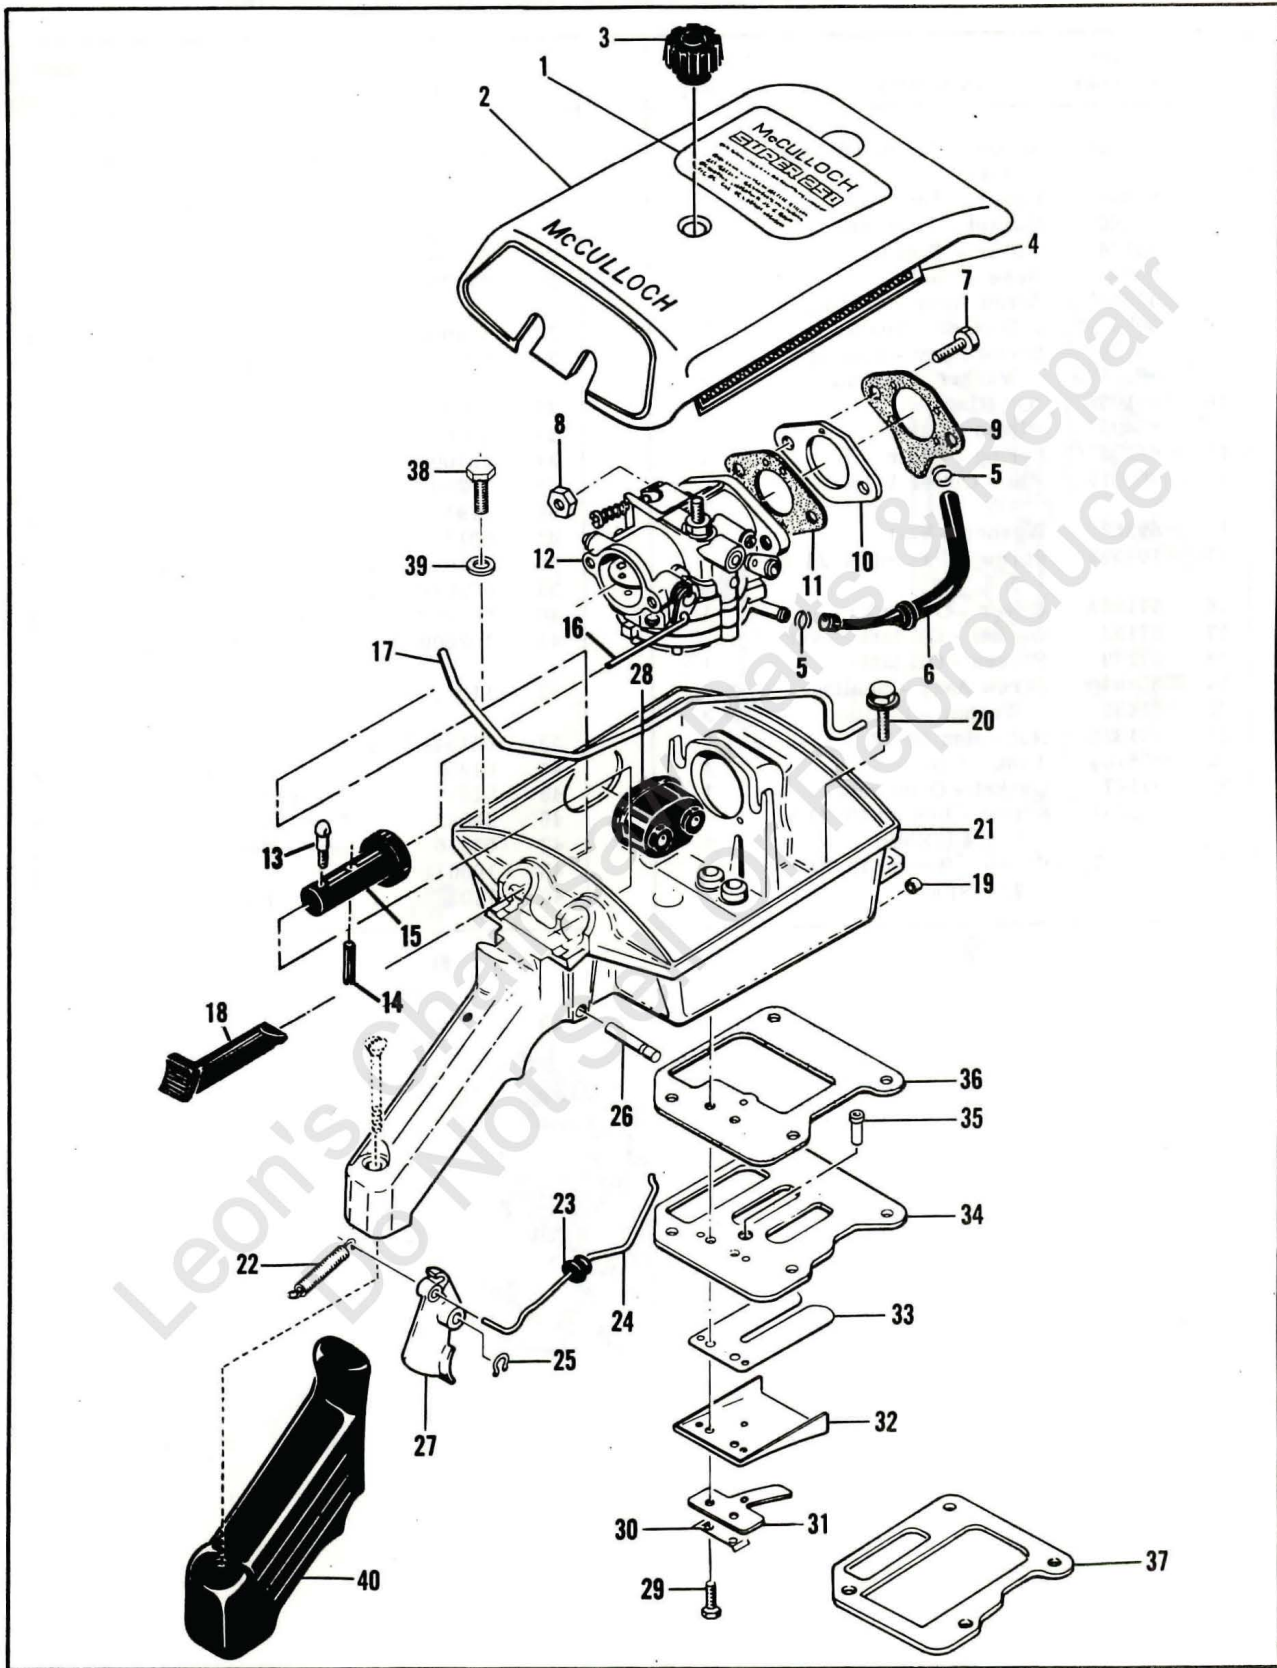

FIGURE 4. COVER AND AIRBOX ASSEMBLIES

SUPER 250

Figure 4. Cover and Airbox Assemblies

FIGURE 4. COVER AND AIRBOX ASSEMBLIES

Item No.	Part Number	Description	Units Per Assy
1	84368	Nameplate	1
2	67288	Cover Assy - Air cleaner	1
3	60242	. Knob - Cover	1
4	55498	Screen - Air cleaner	1
5	50742	Clamp - Fuel hose	1
6	67094	Hose - Fuel	1
7	*53539	Screw - Special	2
	**60208	Screw - Special	2
8	103242	Nut - Hex 1/4-20	2
9	65583	Gasket - Adapter	1
10	*50686A	Adapter - Carburetor	1
	**53189	Adapter - Carburetor	1
11	*65630	Gasket - Carburetor	1
	**65583	Gasket - Carburetor	1
12	*	Carburetor Assy (See Figure 5)	
	**	Carburetor Assy (See Figure 6)	
13	61822	Screw - Special	1
14	101556	Pin - Roll	1
15	50777B	Button - Choke	1
16	57134	Rod - Choke	1
17	83383	Rod - Oiler	1
18	83397	Button - Oiler	1
19	57736	Washer - Felt	1
20	110127	Screw - Hex hd 10-24 x 7/8 (SEMS)	2

Item No.	Part Number	Description	Units Per Assy
21	83421	Airbox Assy	1
22	36499	. Spring - Throttle	1
23	68258	. Grommet - Throttle rod	1
24	*50684	. Rod - Throttle	1
	**61106	. Rod - Throttle	1
25	104501	. Retainer - Trigger pin	1
26	50507	. Pin - Trigger	1
27	50091B	. Trigger	1
28	*83404	. Grommet - Carburetor control	1
	**53277	. Grommet - Carburetor control	1
29	103740	. Screw - Hex hd 8-32 x 5/8	2
30	51480	. Lockplate	1
31	57658A	. Clamp - Reed	1
32	66274	. Deflector - Fuel	1
33	48593	. Valve - Reed	1
34	53685C	. Plate - Reed	1
35	63067	. Tube	1
36	65653	. Gasket - Airbox	1
37	62834	. Insulator - Reed plate	1
38	110127	Screw - Hex hd 10-24 x 7/8	1
39	105048	Washer - 3/16	1
40	57834	Grip - Handle	1

*Used on units with serial numbers 10001 to 12601 inclusive.

**Used on units with serial numbers 12602 and up.

Leon's Chain Saw Parts
Do Not Sell