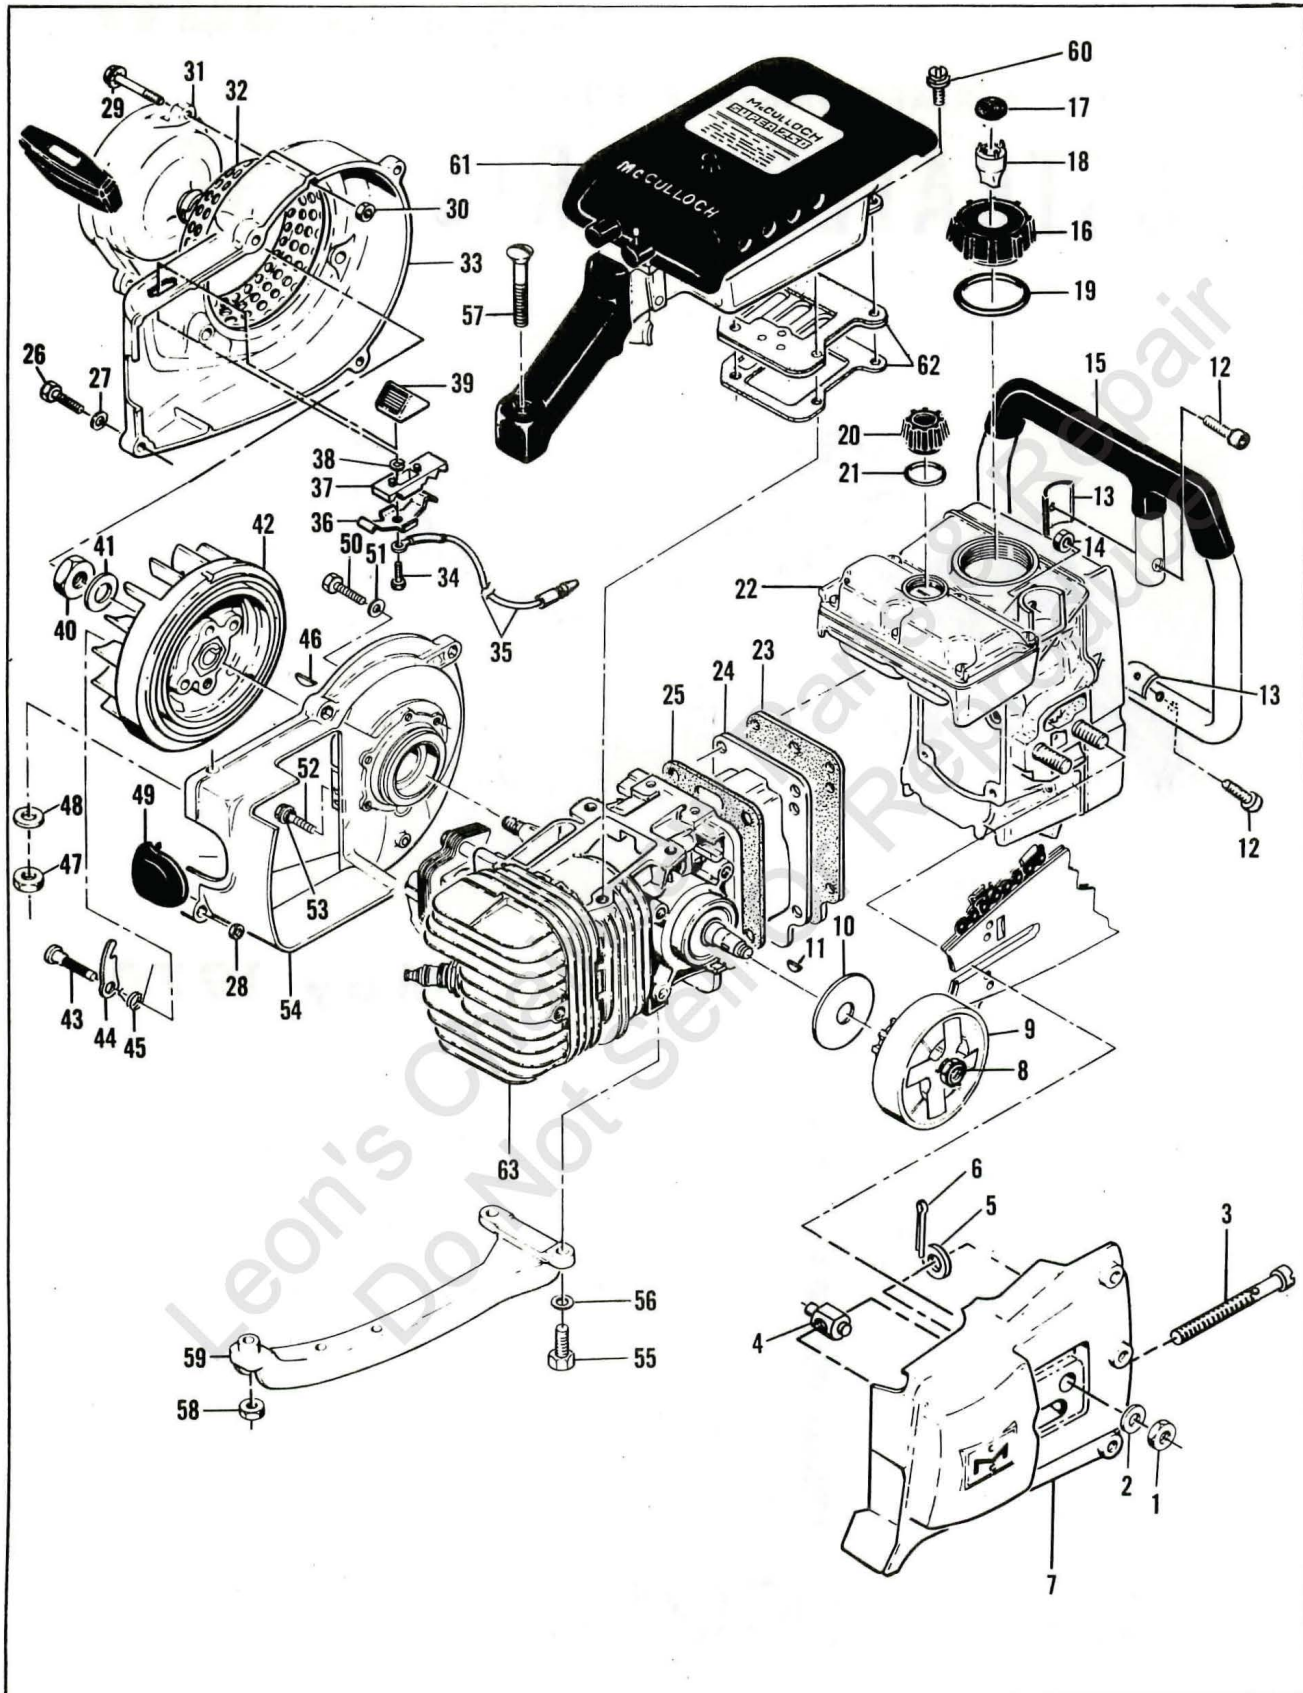

# SUPER 250

Figure 1. General

**FIGURE 1. GENERAL**

Item No.	Part Number	Description	Units Per Assy
1	110625	Nut - Hex 3/8-24	2
2	100006	Washer - 3/8	2
	60133A	Guard Assy - Clutch	1
3	62057	. Screw - Fil hd 1/4-28 x 3-1/2	1
4	52207C	. Nut - Bar adjusting	1
5	100004	. Washer - 1/4	1
6	105686	. Pin - Cotter	1
7	60134	. Guard - Clutch	1
8	110625	Nut - Hex 3/8-24	1
9		Clutch, Drum & Sprocket, Bearing Assy (See Figure 7)	
10	51420	Washer - Special	1
11	103879	Key - Woodruff	1
12	105187	Screw - Skt hd 1/4-20 x 1-1/8	3
13	83233	Spacer - Frame	3
14	101143	Nut - Hex 1/4-20	3
15	83429	Frame & Grip Assy	1
	83500	Frame Assy ("C" frame on models w/ser. nos. prefixed A12-)	1
16	55934B	Cap Assy - Fuel	1
17	55063	. Filter - Fuel cap	1
18	53766A	. Valve - Fuel cap	1
19	101348	"O" Ring	1
20	57129A	Cap - Oiler	1
21	101148	"O" Ring	1
22		Oiler & Fuel Tank Assys (See Figure 3)	1
23	65669	Gasket - Fuel tank	1
24	60251A	Cover - Crankcase bottom	1
25	65654	Gasket - Bottom	1
26	102760	Screw - Hex hd 10-24 x 1	4
27	110264	Washer - #10	4
28	101326	Nut - Hex 10-24	2
29	104815	Screw - Hex hd 10-24 x 7/8 (SEMS)	3
30	101191	Nut - Hex 10-24	3
31		Starter Assy (See Figure 2)	