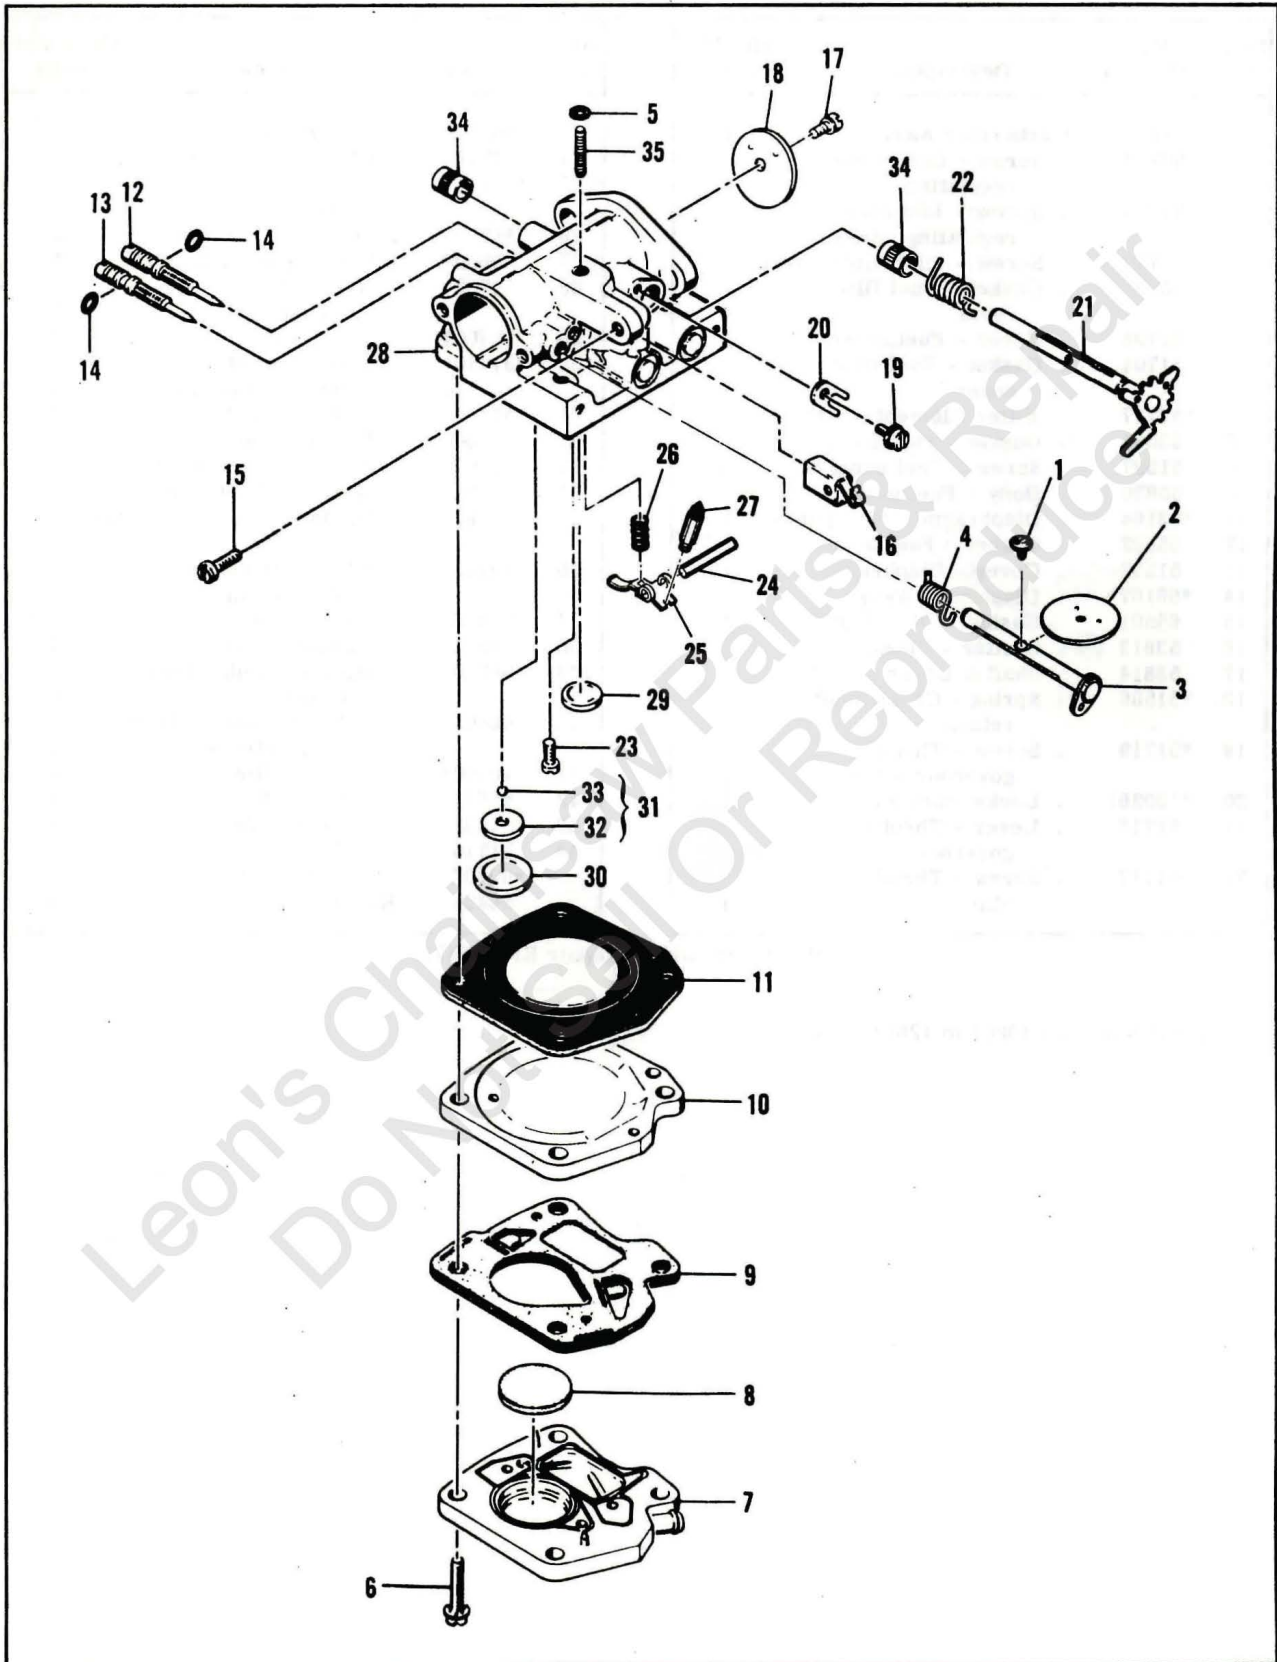

# SUPER 250

Figure 1. General

**FIGURE 1. GENERAL**

Item No.	Part Number	Description	Units Per Assy
1	110625	Nut - Hex 3/8-24	2
2	100006	Washer - 3/8	2
	60133A	Guard Assy - Clutch	1
3	62057	. Screw - Fil hd 1/4-28 x 3-1/2	1
4	52207C	. Nut - Bar adjusting	1
5	100004	. Washer - 1/4	1
6	105686	. Pin - Cotter	1
7	60134	. Guard - Clutch	1
8	110625	Nut - Hex 3/8-24	1
9		Clutch, Drum & Sprocket, Bearing Assy (See Figure 7)	
10	51420	Washer - Special	1
11	103879	Key - Woodruff	1
12	105187	Screw - Skt hd 1/4-20 x 1-1/8	3
13	83233	Spacer - Frame	3
14	101143	Nut - Hex 1/4-20	3
15	83429	Frame & Grip Assy	1
	83500	Frame Assy ("C" frame on models w/ser. nos. prefixed A12-)	1
16	55934B	Cap Assy - Fuel	1
17	55063	. Filter - Fuel cap	1
18	53766A	. Valve - Fuel cap	1
19	101348	"O" Ring	1
20	57129A	Cap - Oiler	1
21	101148	"O" Ring	1
22		Oiler & Fuel Tank Assys (See Figure 3)	1
23	65669	Gasket - Fuel tank	1
24	60251A	Cover - Crankcase bottom	1
25	65654	Gasket - Bottom	1
26	102760	Screw - Hex hd 10-24 x 1	4
27	110264	Washer - #10	4
28	101326	Nut - Hex 10-24	2
29	104815	Screw - Hex hd 10-24 x 7/8 (SEMS)	3
30	101191	Nut - Hex 10-24	3
31		Starter Assy (See Figure 2)	

# SUPER 250

Figure 6. Carburetor

**FIGURE 6. CARBURETOR**

Item No.	Part Number	Description	Units Per Assy
*	84050	Carburetor Assy	
1	104814	. Screw - Pan hd 4-40 x 1/4 (SEMS)	1
2	55085	. Plate - Choke	1
3	84073	. Shaft Assy - Choke	1
4	55089	. Spring - Choke return	1
5	100283	. Grommet	1
6	104520	. Screw - Pan hd 10-24 x 7/8 (SEMS)	4
7	69169	. Body - Fuel pump	1
8	48911	. Filter - Fuel	1
9	57274B	. Diaphragm Assy - Fuel pump	1
10	48901	. Plate - Diaphragm	1
11	55067C	. Diaphragm - Carburetor	1
12	53948	. Needle - Idle adjustment	1
13	53311	. Needle - Main adjustment	1
14	104001	. "O" Ring	2
15	62910	. Screw - Fil hd long locking	1
16	61108	. Guide - Throttle rod	1
17	104814	. Screw - Pan hd 4-40 x 1/4 (SEMS)	1