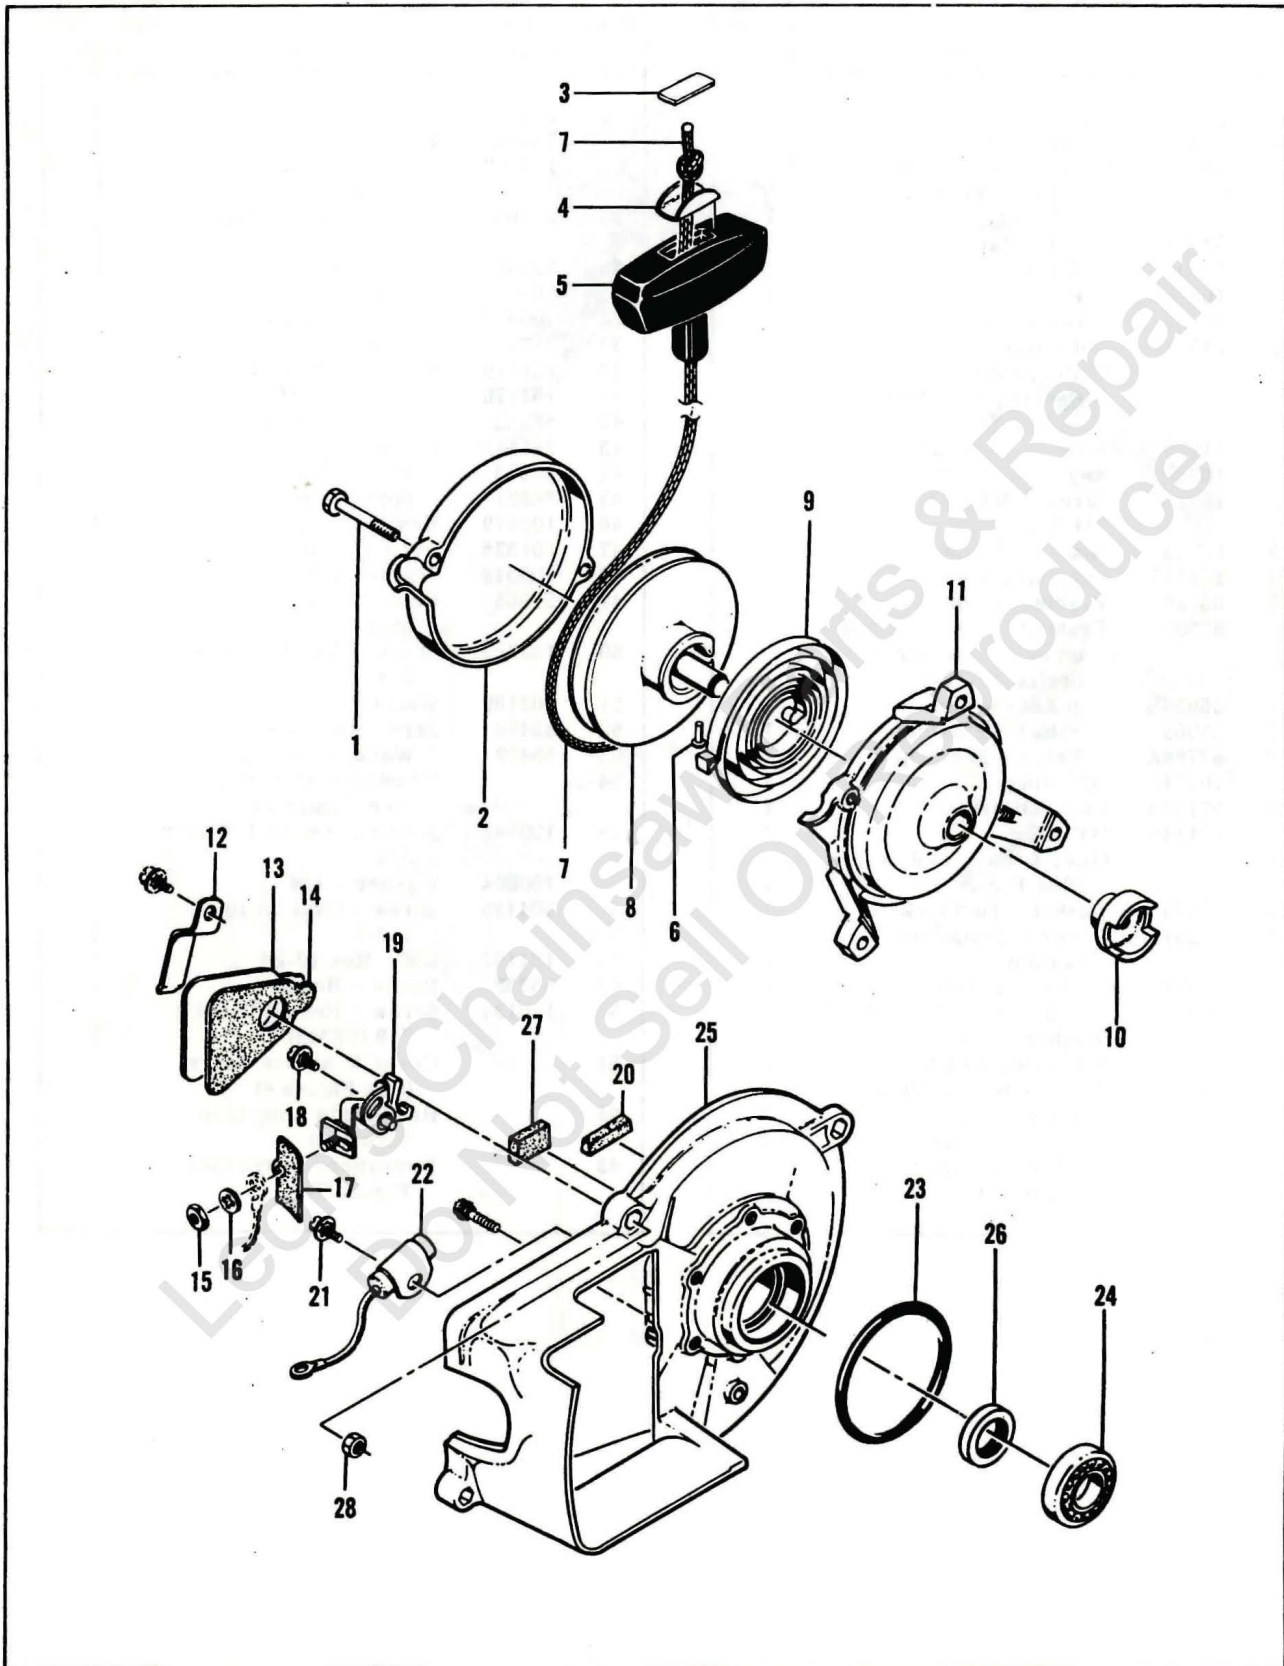

# SUPER 250

Figure 1. General

**FIGURE 1. GENERAL**

Item No.	Part Number	Description	Units Per Assy
1	110625	Nut - Hex 3/8-24	2
2	100006	Washer - 3/8	2
	60133A	Guard Assy - Clutch	1
3	62057	. Screw - Fil hd 1/4-28 x 3-1/2	1
4	52207C	. Nut - Bar adjusting	1
5	100004	. Washer - 1/4	1
6	105686	. Pin - Cotter	1
7	60134	. Guard - Clutch	1
8	110625	Nut - Hex 3/8-24	1
9		Clutch, Drum & Sprocket, Bearing Assy (See Figure 7)	
10	51420	Washer - Special	1
11	103879	Key - Woodruff	1
12	105187	Screw - Skt hd 1/4-20 x 1-1/8	3
13	83233	Spacer - Frame	3
14	101143	Nut - Hex 1/4-20	3
15	83429	Frame & Grip Assy	1
	83500	Frame Assy ("C" frame on models w/ser. nos. prefixed A12-)	1
16	55934B	Cap Assy - Fuel	1
17	55063	. Filter - Fuel cap	1
18	53766A	. Valve - Fuel cap	1
19	101348	"O" Ring	1
20	57129A	Cap - Oiler	1
21	101148	"O" Ring	1
22		Oiler & Fuel Tank Assys (See Figure 3)	1
23	65669	Gasket - Fuel tank	1
24	60251A	Cover - Crankcase bottom	1
25	65654	Gasket - Bottom	1
26	102760	Screw - Hex hd 10-24 x 1	4
27	110264	Washer - #10	4
28	101326	Nut - Hex 10-24	2
29	104815	Screw - Hex hd 10-24 x 7/8 (SEMS)	3
30	101191	Nut - Hex 10-24	3
31		Starter Assy (See Figure 2)	

# SUPER 250

Figure 2. Starter and Crankcase Cover Assemblies

**FIGURE 2. STARTER AND CRANKCASE COVER ASSEMBLIES**

Item No.	Part Number	Description	Units Per Assy
	84211	Starter Assy	1
1	104396	. Screw - Pan hd 10-24 x 3/4	2
2	60647	. Cover - Starter	1
3	57232	. Plate - Starter handle	1
4	57231	. Cup - Starter handle	1
5	57230	. Handle - Starter	1
6	101136	. Rivet	1
7	28716	. Rope - Starter	1
8	84185	. Drum - Starter	1
9	51665	. Spring - Rewind	1
10	57790	. Ratchet - Starter	1
11	84212	. Base - Starter	1
12	50671	Retainer - Breaker box cover	1
13	50588A	Cover - Breaker box	1
14	65584	Gasket - Breaker box	1