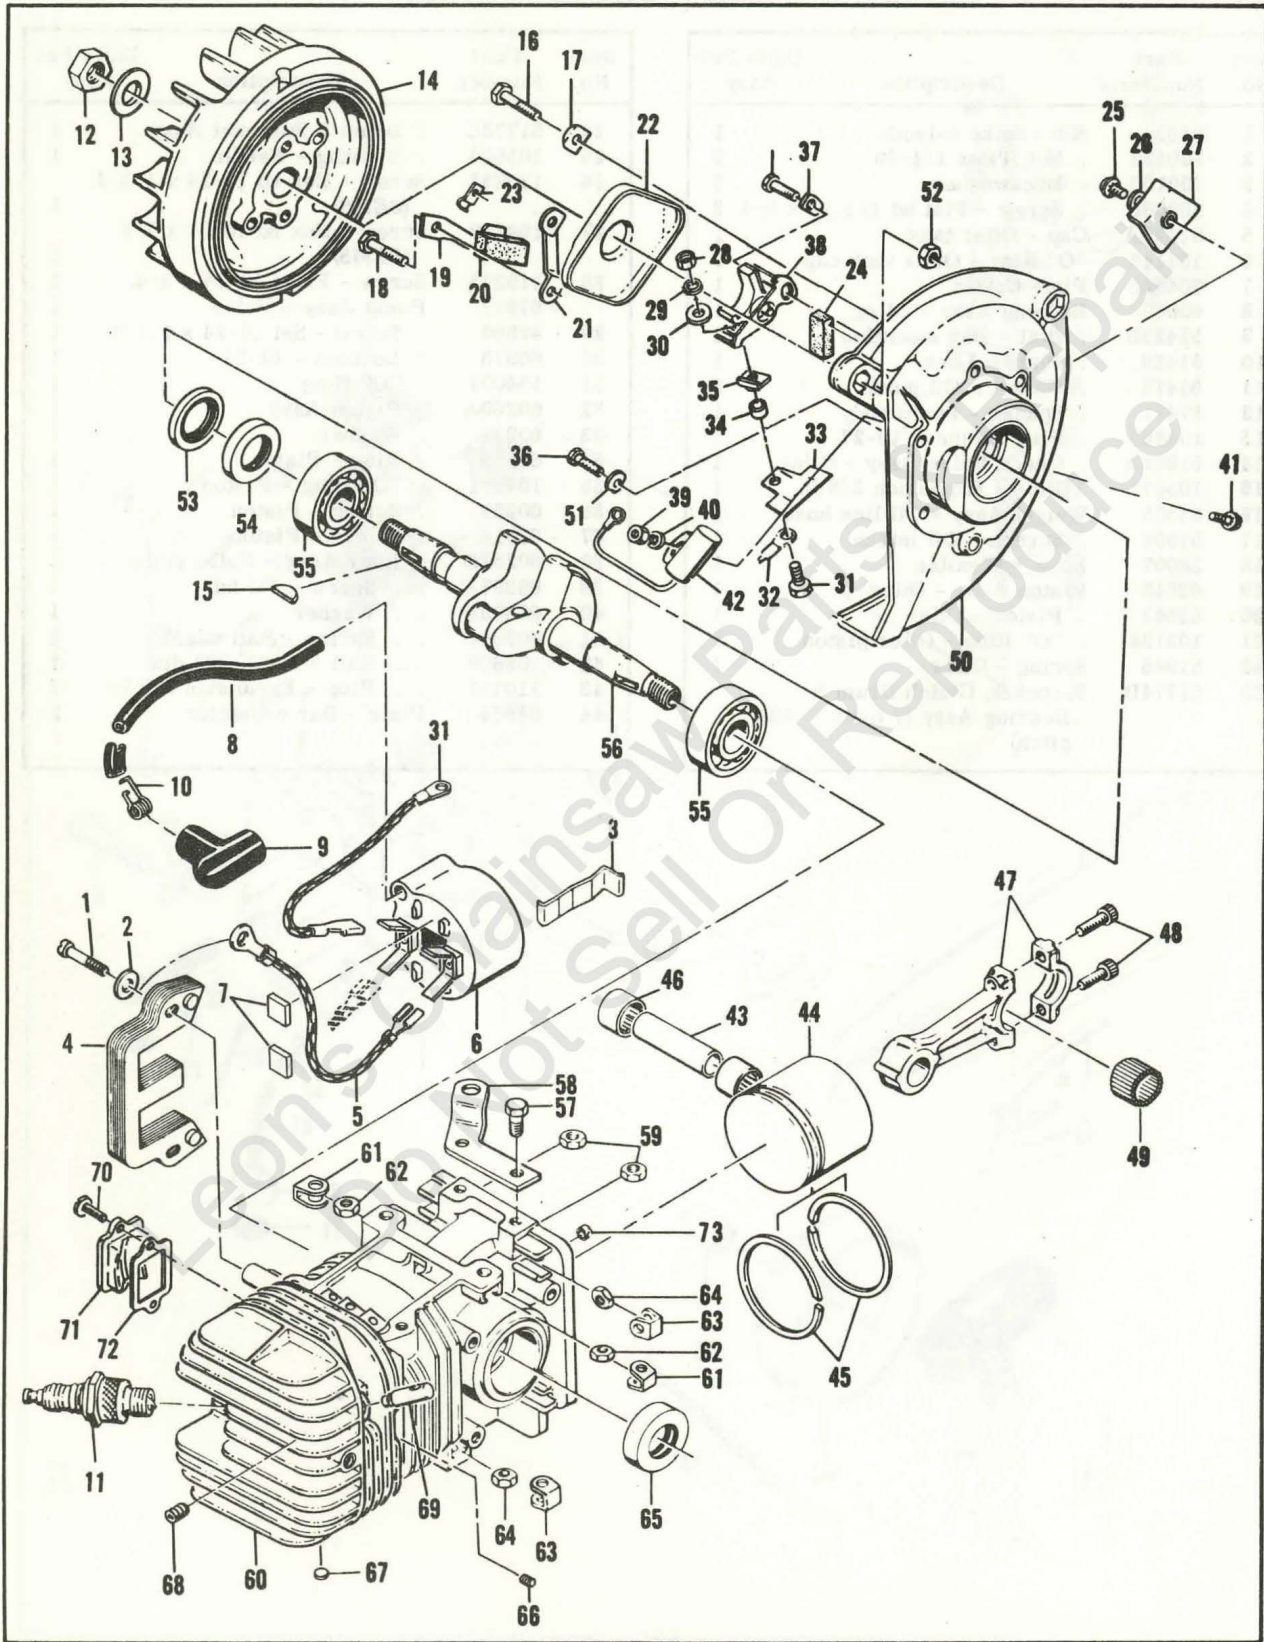

Figure 6. Powerhead Assembly

MODEL 797

Figure 6. Powerhead Assembly

Figure 6. Powerhead Assembly

Item No.	Part Number	Description	Units Per Assy	Item No.	Part Number	Description	Units Per Assy
1	104815	Screw - Hex hd 10-24 x 7/8	2	38	57765B	Breaker Assy	1
2	100352	Washer - #10	2	39	100251	Nut - Hex 8-32	1
3	51253	Retainer - Coil	1	40	100057	Lockwasher - #8	1
4	51251	Lamination Assy - Coil	1	41	104733	Screw - 8-32 x 1/2 (SEMS)	1
5	63639	Wire Assy - Ground	1	42	61650	Condenser	1
6	67921	Coil & Terminal Assy	1	43	66034	Pin - Piston	1
7	67863	. Spacer - Lamination	2	44	67089	Piston Assy	1
8	63640	. Wire Assy - Spark plug	1	45	47865	. Ring Set - Piston	1
9	62926	. . Boot - Spark plug	1	46	110107	. Bearing - Needle	2
10	62932	. . Connector - Spark plug wire	1	47	66049	Connecting Rod Assy	1
11	63097	Spark Plug - AC CS 45T	1	48	47819A	. Screw - Socket hd 10-32 x 5/8	2
12	101179	Nut - Hex 7/16	1	49	102742	. Roller - Needle	24
13	101270	Washer - Special	1	50	57827A	Crankcase Cover Assy	1
14	65765	Flywheel Assy	1	51	55778E	. Washer - Breaker retainer	1
15	103879	Key - Woodruff	1	52	101326	. Nut - Hex 10-24	2
16	102763	Screw - Hex hd 10-24 x 3/4	2	53	57897	. Seal - Oil	1
17	36388	Lockplate	1	54	57898	. Seal - Oil	1
18	102763	Screw - Hex hd 10-24 x 3/4	4	55	66016	Bearing - Ball	2
19	57815	Strap - Seal	1	56	66010	Crankshaft	1
20	50664	Seal - Breaker box drain	1	57	102762	Screw - Hex hd 10-24 x 1/2	2
21	55977	Clip - Breaker box cover	2	58	53271	Bracket - Fuel tank mounting	1
22	55766B	Cover - Breaker box	1	59	101326	Nut - Hex 10-24	2
23	104230	Speednut	1	60	67420	Cylinder Assy - Crankcase	1
24	54184	Wiper - Felt	1	61	28053	. Retainer - Nut	2
25	110055	Screw - 8-32 x 3/8 (SEMS)	1	62	101326	. Nut - Hex 10-24	2
26	100080	Washer - #8	1	63	18556A	. Retainer - Nut	6
27	57829	Clamp - Ignition wire	1	64	105394	. Nut - Hex 1/4-20	6
28	104551	Nut - Hex 8-32	1	65	104432	. Seal - Oil	1
29	104553	Lockwasher	1	66	110034	. Insert - Taplok	3
30	100080	Washer - #8	1	67	110340	. Plug - Expansion 1/2 in.	3
31	110338	Screw - Hex hd 8-32 x 9/16	1	68	104869	. Plug - Pipe 1/16-27	1
32	63628	Wire Assy - Primary	1	69	63615	. Valve - Compressn release	1
33	55782A	Insulator - Primary wire assy	1	70	110196	Screw - 8-32 x 7/16	2
34	57769	Insulator - Ignition screw	1	71	65917	Cover - Boost port	1
35	57770A	Insulator - Breaker spring	1	72	65916	Gasket - Port cover	1
36	104733	Screw - 8-32 x 1/2 (SEMS)	2	73	57736	Seal - Pushrod	1
37	57767A	Lockplate	1