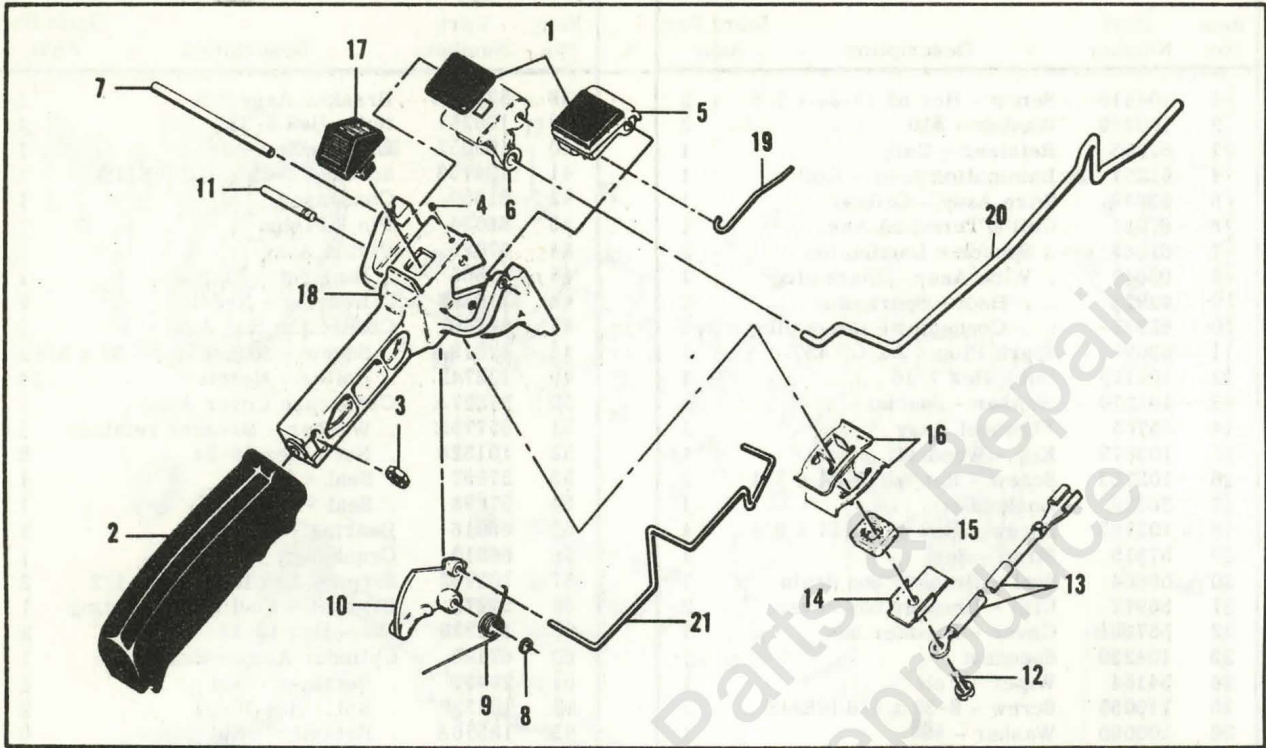

Item No.	Part Number	Description	Units Per Assy
24	51775C	. Drum & Sprocket Assy	1
25	103688	. Bearing - Needle	1
26	110257	Screw - Hex hd 10-24 x 1-3/4 (SEMS)	1
27	104138	Screw - Hex hd 10-24 x 7/8 (SEMS)	1
28	110245	Screw - Fl hd 10-24 x 3/4	1
	-67917	Pump Assy - Pulse	1
29	62890	. Screw - Set 10-24 x 1-1/4	1
30	60976	. Locknut - 10-24	1
31	104001	. "O" Ring	1
32	60260A	. Piston Assy	1
33	60937	. Washer	1
34	60263	. Ring - Piston	1
35	104001	. "O" Ring - Piston	1
36	60259	. Spring - Piston	1
37	-67918	. Sleeve - Piston	1
38	60254D	. Body Assy - Pulse pump	1
39	60397A	. . Screw - Fil hd	1
40	60398B	. . Washer	1
41	60396B	. . Spring - Ball check	1
42	102809	. . Ball - Steel .093 dia	1
43	110157	. . Plug - Expansion 5/8 in	1
44	64935	Plate - Bar protector	2

MODEL 797

Figure 7. Handle and Control Assembly

Figure 7. Handle and Control Assembly

Item No.	Part Number	Description	Units Per Assy
1	55670	Grommet	2
	64860	Handle & Control Assy	1
2	55624A	. Grip - Handle	1
3	101326	. Nut - Hex 10-24	1
4	104484	. Screw - Set 8-32 x 1/4	1
5	55968A	. Button - Primer control	1
6	55969A	. Button - Oiler control	1
7	51344A	. Shaft - Primer & oiler buttons	1
8	104501	. Retainer - Trigger pin	1
9	55674	. Spring - Trigger return	1
10	63663	. Trigger	1