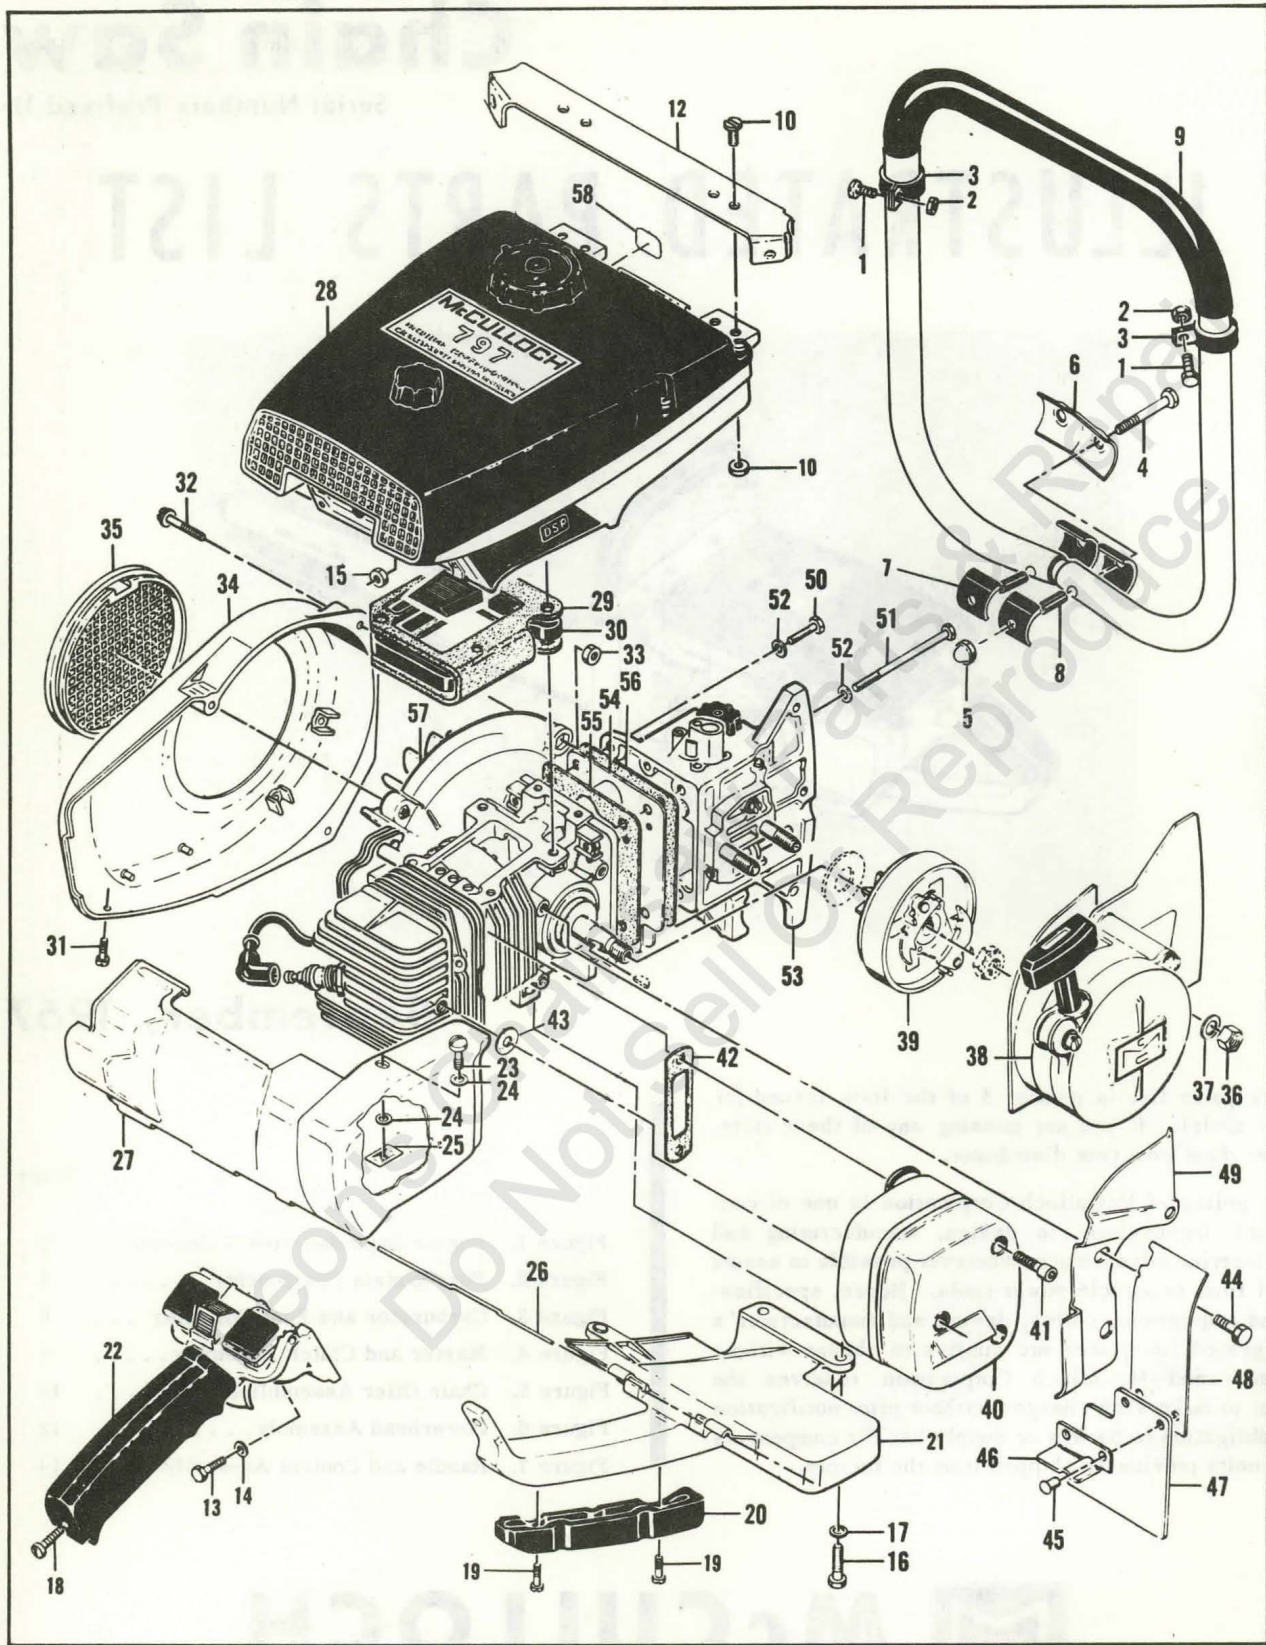

Figure 1. Engine Exploded View - General

Figure 1. Engine Exploded View - General

Figure 1. Engine Exploded View - General

Item No.	Part Number	Description	Units Per Assy	Item No.	Part Number	Description	Units Per Assy
1	102761	Screw - Hex hd 10-24 x 7/8	2	31	102500	Screw - Pan hd 10-24 x 1/2	1
2	105367	Nut - Hex 10-24	2	32	104816	Screw - 10-24 x 1-1/4 (SEMS)	3
3	103923	Clamp	2	33	101191	Nut - Hex 10-24	2
4	102125	Screw - Hex hd 1/2 x 1-3/4	2	34	57733	Housing - Fan	1
5	102974	Nut - Hex 1/4-20	2	35	55615	Guard - Flywheel	1
6	51362	Clamp - Frame	1	36	103729	Nut - Hex 3/8-24	2
7	50062	Insulator	4	37	100006	Washer - 3/8	2
8	67475	Spacer - Frame	2	38		Starter Assy (See Figure 4)	1
9	67472	Frame & Grip Assy	1	39		Clutch, Drum & Bearing Assy (See Figure 4)	1
10	104393	Screw - Pan hd 10-24 x 3/8	4	40	6010	Spark Arrester & Screw Assy	1
11	101191	Nut - Hex 10-24	4	41	104895	Screw - Socket hd 10-24 x 5/8	3
12	-60757	Brace - Frame	1	42	53652	Gasket - Spark arrester	1
13	102761	Screw - Hex hd 10-24 x 7/8	2	43	53651	Washer - Insulator	1
14	102189	Washer - #10	2	44	104133	Screw - 1/4-20 x 5/8 (SEMS)	3
15	102067	Nut - Hex 10-24	2		-67826	Guard Assy	1
16	102121	Screw - Hex hd 1/4-20 x 7/8	2	45	-103819	Rivet	2
17	100005	Washer - 1/4	2	46	-55113	Angle	1
18	104397	Screw - Pan hd 10-24 x 7/8	1	47	-55112	Deflector	1
19	104483	Screw - Bind hd 10-24 x 5/8	2	48	-67827	Shield	1
20	55941	Insert - Handle	1	49	55255	Jacket - Cylinder	1
21	57872	Brace - Handle	1	50	103258	Screw - Hex hd 1/4-20 x 1-1/8	2
22		Handle & Control Assy (See Figure 7)	1	51	102127	Screw - Hex hd 1/4-20 x 3-1/4	2
23	51351	Screw - Special	1	52	100005	Washer - 1/4	4
24	100005	Washer - 1/4	2	53		Oiler Housing Assy (See Figure 5)	1
25	103741	Speednut	1	54	67253	Cover - Crankcase bottom	1
26	55885	Pin - Shroud	1	55	65578	Gasket - Crankcase bottom cover	1
27	66259	Shroud Assy - Cylinder & spark arrester	1	56	60252	Gasket - Oiler housing	1
28		Fuel System Components (See Figure 2)	1	57		Powerhead Assy (See Figure 6)	1
29	67477	Gasket - Fuel tank & insulator	1	58	59445	Decal - Oiler	1
30	53684A	Insulator	1				

Part numbers which have changed since the previous printing of the illustrated parts list covering this model, are indicated by a dash (-) preceding the new part number. The dash precedes part numbers changed by a letter suffix as well as those changed to an entirely new number.