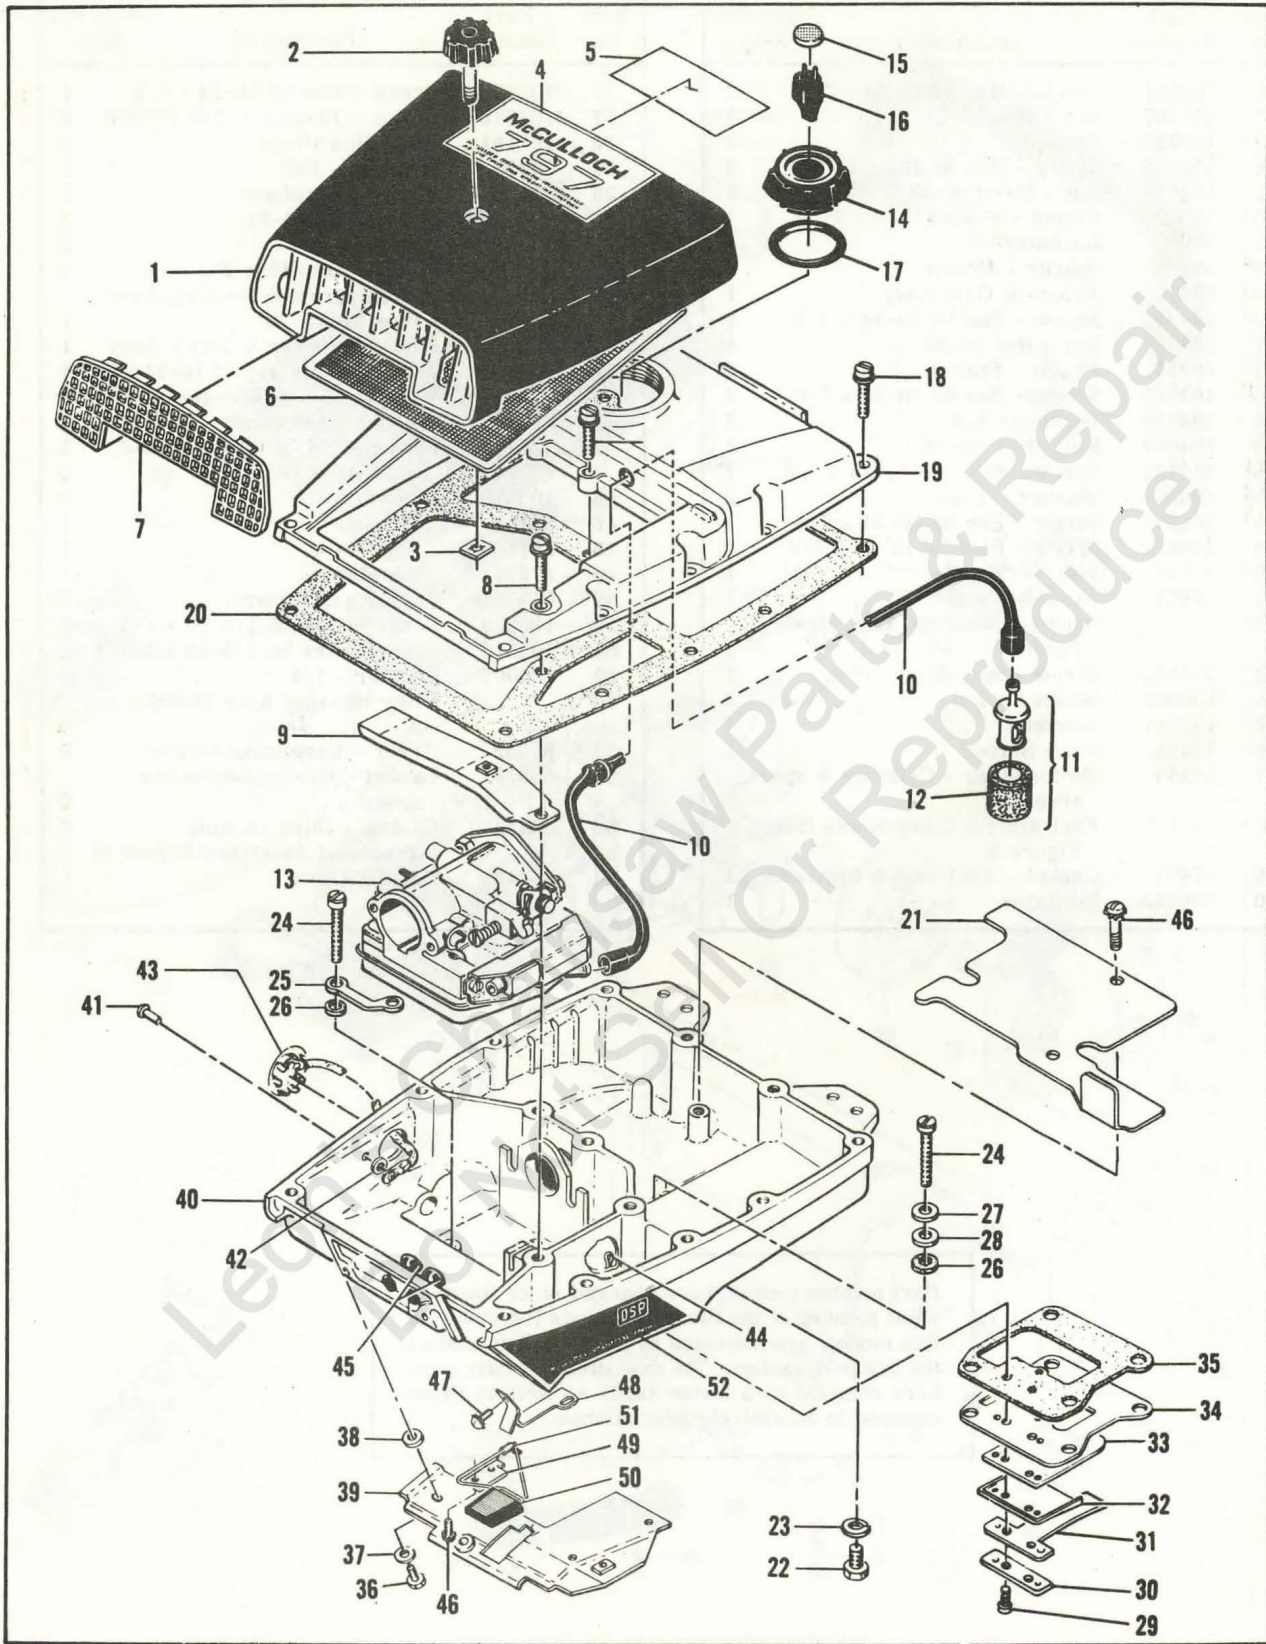

Figure 1. Engine Exploded View - General

Item No.	Part Number	Description	Units Per Assy	Item No.	Part Number	Description	Units Per Assy
1	102761	Screw - Hex hd 10-24 x 7/8	2	31	102500	Screw - Pan hd 10-24 x 1/2	1
2	105367	Nut - Hex 10-24	2	32	104816	Screw - 10-24 x 1-1/4 (SEMS)	3
3	103923	Clamp	2	33	101191	Nut - Hex 10-24	2
4	102125	Screw - Hex hd 1/2 x 1-3/4	2	34	57733	Housing - Fan	1
5	102974	Nut - Hex 1/4-20	2	35	55615	Guard - Flywheel	1
6	51362	Clamp - Frame	1	36	103729	Nut - Hex 3/8-24	2
7	50062	Insulator	4	37	100006	Washer - 3/8	2
8	67475	Spacer - Frame	2	38		Starter Assy (See Figure 4)	1
9	67472	Frame & Grip Assy	1	39		Clutch, Drum & Bearing Assy (See Figure 4)	1
10	104393	Screw - Pan hd 10-24 x 3/8	4	40	6010	Spark Arrester & Screw Assy	1
11	101191	Nut - Hex 10-24	4	41	104895	Screw - Socket hd 10-24 x 5/8	3
12	-60757	Brace - Frame	1	42	53652	Gasket - Spark arrester	1
13	102761	Screw - Hex hd 10-24 x 7/8	2	43	53651	Washer - Insulator	1
14	102189	Washer - #10	2	44	104133	Screw - 1/4-20 x 5/8 (SEMS)	3
15	102067	Nut - Hex 10-24	2		-67826	Guard Assy	1
16	102121	Screw - Hex hd 1/4-20 x 7/8	2	45	-103819	Rivet	2
17	100005	Washer - 1/4	2	46	-55113	Angle	1
18	104397	Screw - Pan hd 10-24 x 7/8	1	47	-55112	Deflector	1
19	104483	Screw - Bind hd 10-24 x 5/8	2	48	-67827	Shield	1
20	55941	Insert - Handle	1	49	55255	Jacket - Cylinder	1
21	57872	Brace - Handle	1	50	103258	Screw - Hex hd 1/4-20 x 1-1/8	2
22		Handle & Control Assy (See Figure 7)	1	51	102127	Screw - Hex hd 1/4-20 x 3-1/4	2
23	51351	Screw - Special	1	52	100005	Washer - 1/4	4
24	100005	Washer - 1/4	2	53		Oiler Housing Assy (See Figure 5)	1
25	103741	Speednut	1	54	67253	Cover - Crankcase bottom	1
26	55885	Pin - Shroud	1	55	65578	Gasket - Crankcase bottom cover	1
27	66259	Shroud Assy - Cylinder & spark arrester	1	56	60252	Gasket - Oiler housing	1
28		Fuel System Components (See Figure 2)	1	57		Powerhead Assy (See Figure 6)	1
29	67477	Gasket - Fuel tank & insulator	1	58	59445	Decal - Oiler	1
30	53684A	Insulator	1				

Part numbers which have changed since the previous printing of the illustrated parts list covering this model, are indicated by a dash (-) preceding the new part number. The dash precedes part numbers changed by a letter suffix as well as those changed to an entirely new number.

Figure 2. Fuel System Components

Figure 2. Fuel System Components