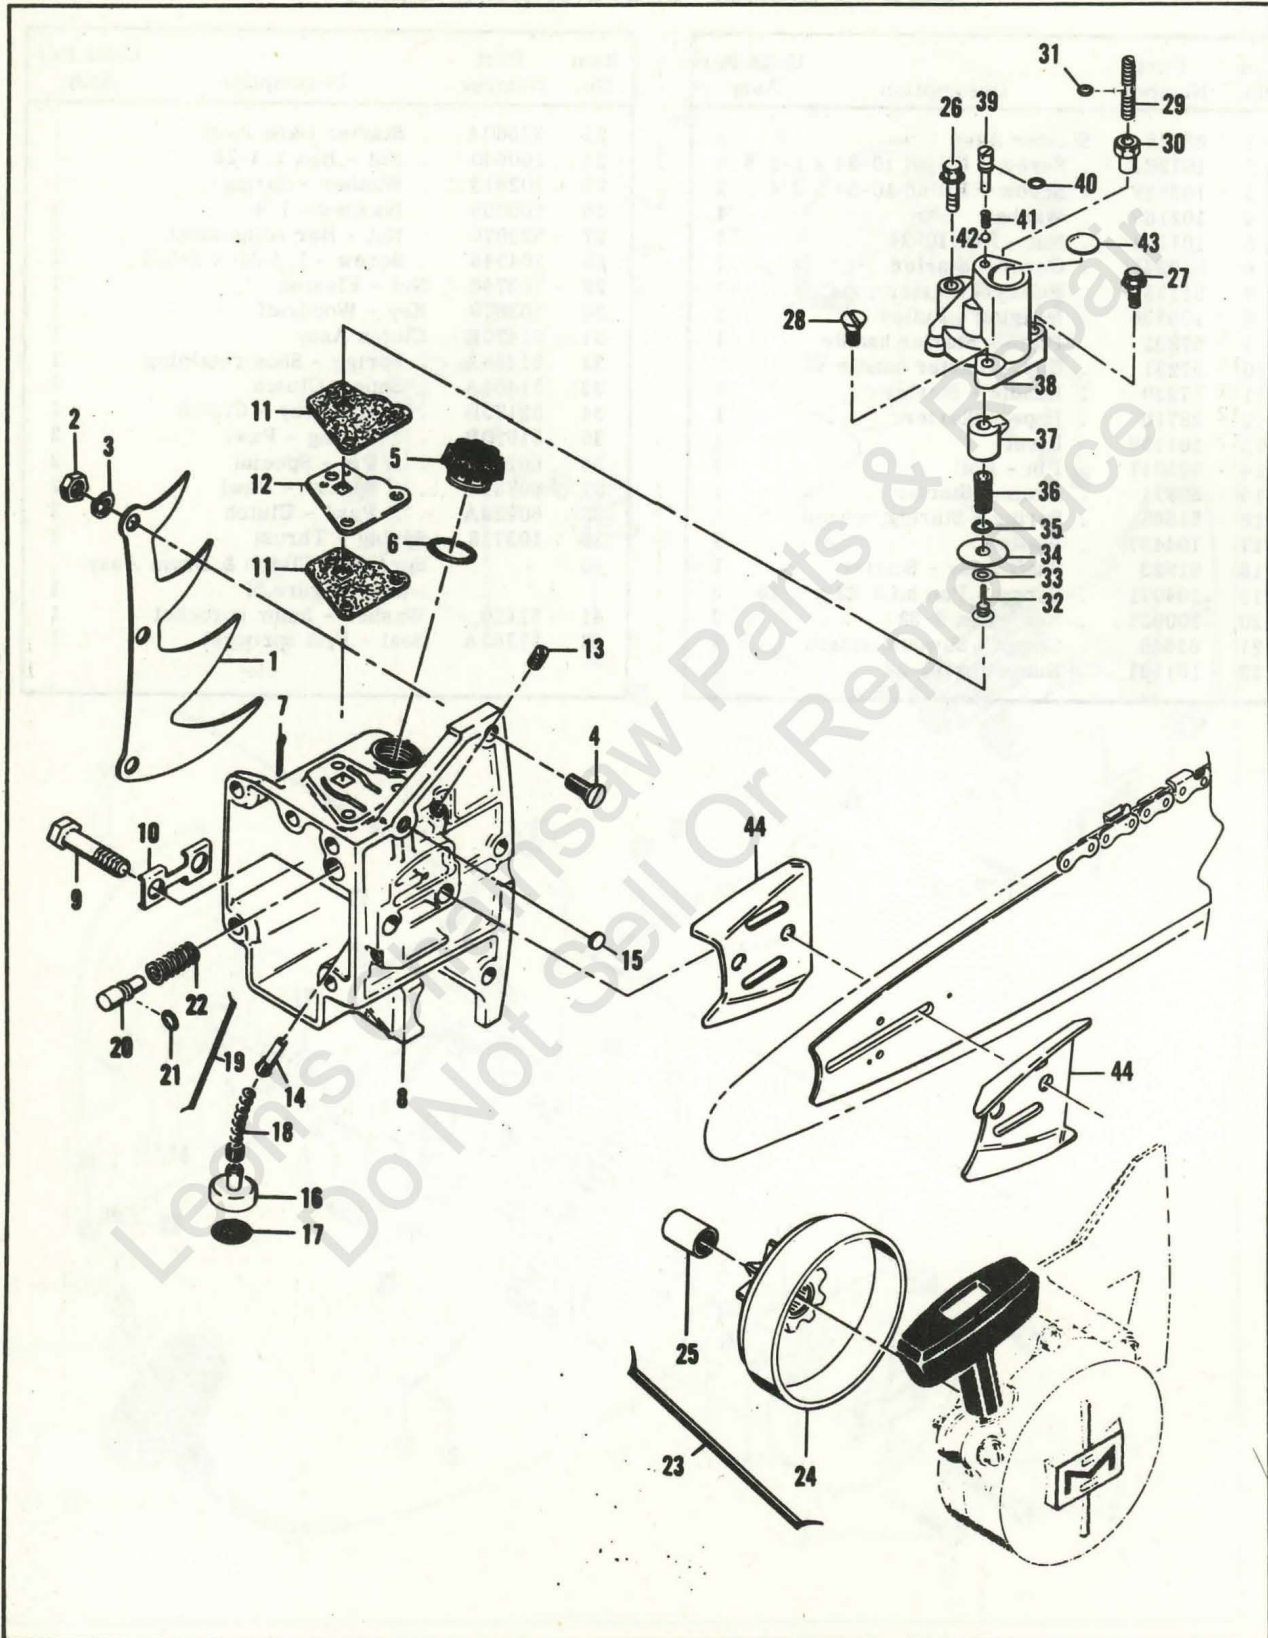

Item No.	Part Number	Description	Units Per Assy
24	55082	. Clip - Shaft	1
25	61854A	. Shaft Assy - Throttle	1
26	61858	. Spring - Idle governor	1
27	62910	. Screw - Idle adjustment	1
28	61108	. Guide - Throttle rod	1
29	104164	. Screw - Pan hd 4-40 x 1/4	1
30	104305	. Pin - Lever	1
31	55688	. Lever - Inlet control	1
32	57172	. Spring - Inlet control	1
33	60163A	. Valve Set - Needle & body	1
34	63038	. Needle - Inlet control	1
35	58969	. Body - Inlet control	1
36	55689	. Washer - Inlet control	1
37	-66420	. Body Assy - Carburetor	1
38	110179	. Plug - Expansion 1/2 in	1
39	104407	. Plug - Expansion 1 in	1
40	61155	. Set - Ball & seat	1
41	61152	. Seat - Ball valve	1
42	61151	. Ball - Valve	1
43	55062A	. Bushing - Body	2
44	47523	. Tube - Collector inlet	1
45	58865	Absorber - Fuel	1
46	63651	Collector Assy - Fuel	1

MODEL 797

Figure 5. Chain Oiler Assemblies

Figure 5. Chain Oiler Assemblies

Item No.	Part Number	Description	Units Per Assy
1	61331	Kit - Spike 4-tooth	1
2	100152	. Nut - Hex 1/4-20	3
3	100153	. Lockwasher	3
4	102088	. Screw - Flat hd 1/4-20 x 3/4	3
5	57129A	Cap - Oiler tank	1
6	101148	"O" Ring - Oiler tank cap	1
7	104062	Pin - Cotter	1
8	63060	Housing Assy - Oiler	1
9	51423B	. Bolt - Bar mounting	2
10	51439	. Plate - Lock	1
11	61473	. Gasket - Oil pump	2
12	67471	. Spacer - Pump body	1
13	104869	. Plug - Pipe 1/16-27	1
14	51982A	. Check Valve Assy - Oiler	1
15	105677	. Plug - Expansion 3/8 in	1
16	51505	Weight Assy - Oil line hose	1
17	51506	. Screen - Oil intake	1
18	28007	Hose - Flexible	1
19	63642	Piston Assy - Oiler	1
20	63643	. Piston - Oiler	1
21	103198	. "O" Ring - Oiler piston	1
22	51946	Spring - Oiler	1
23	51774B	Sprocket, Clutch Drum & Bearing Assy (7 tooth - .404 pitch)	1