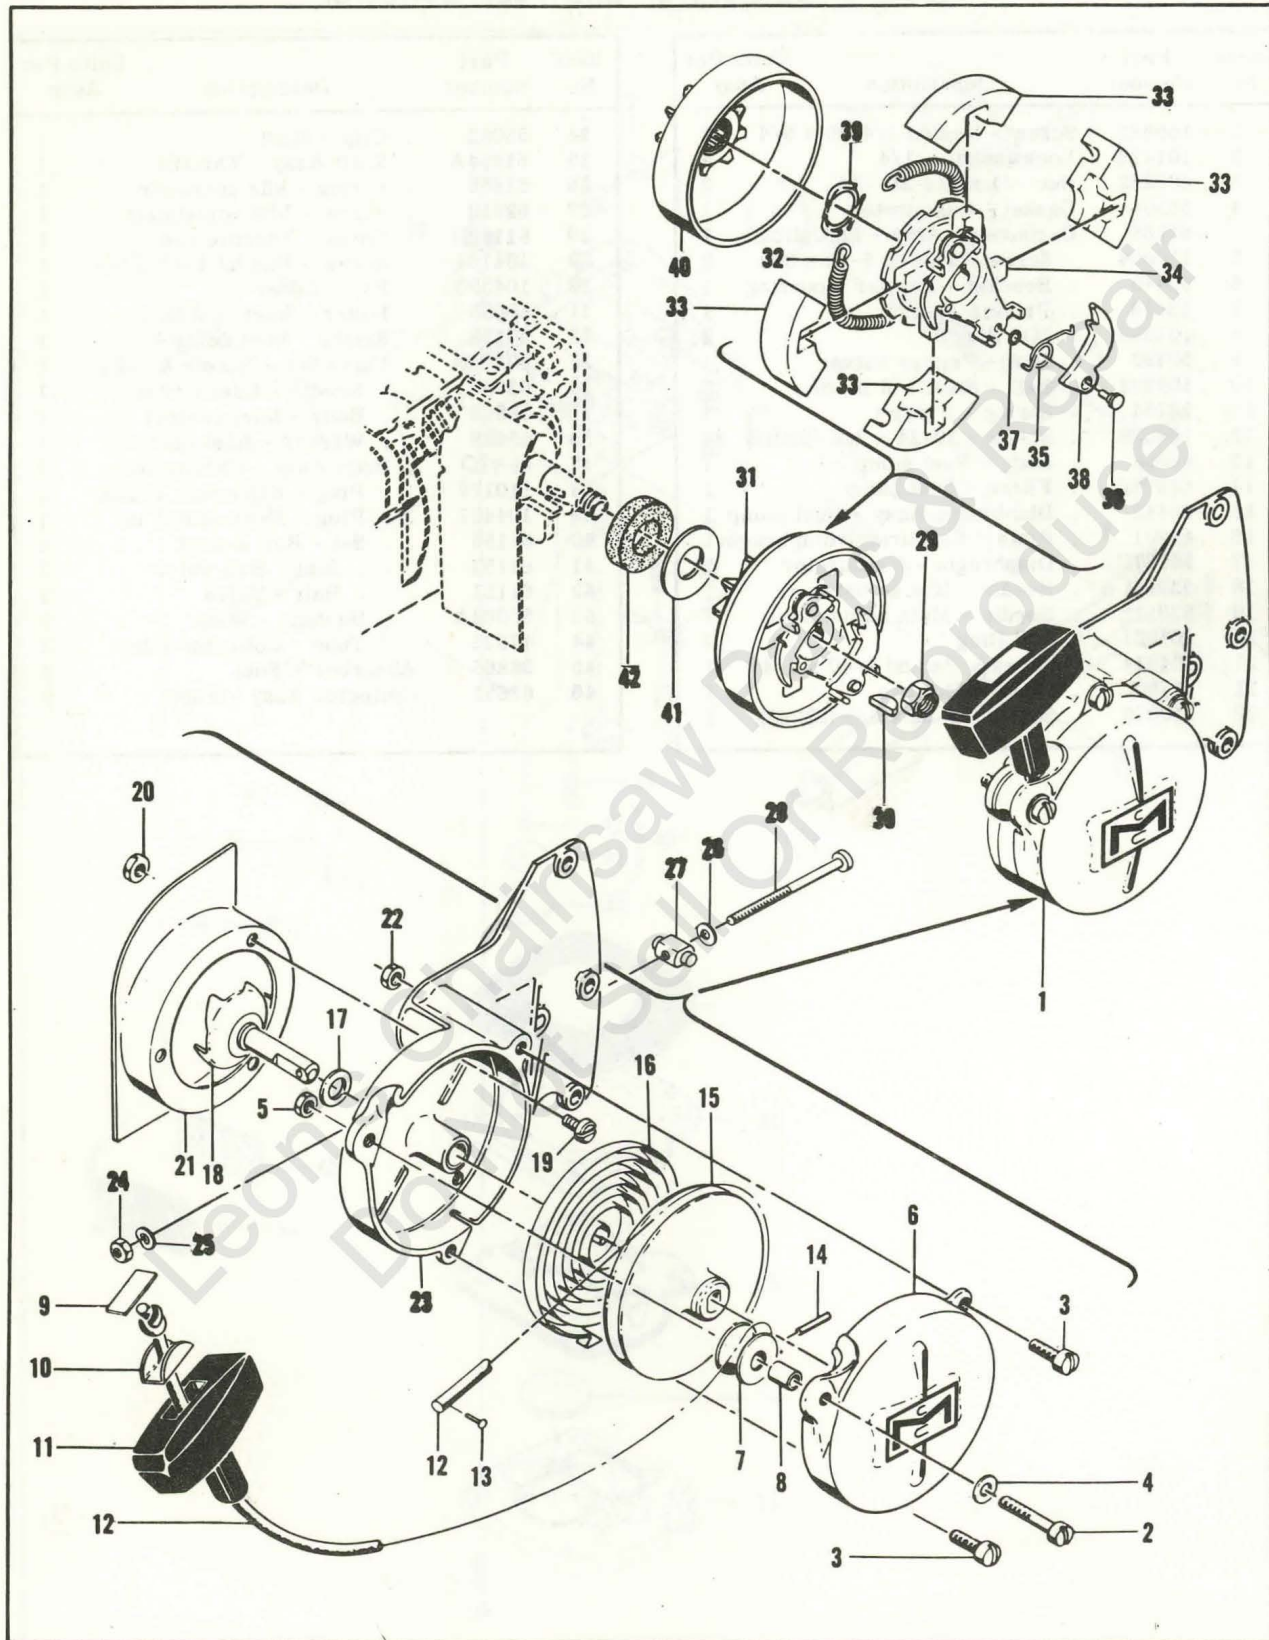

Item No.	Part Number	Description	Units Per Assy
24	55082	. Clip - Shaft	1
25	61854A	. Shaft Assy - Throttle	1
26	61858	. Spring - Idle governor	1
27	62910	. Screw - Idle adjustment	1
28	61108	. Guide - Throttle rod	1
29	104164	. Screw - Pan hd 4-40 x 1/4	1
30	104305	. Pin - Lever	1
31	55688	. Lever - Inlet control	1
32	57172	. Spring - Inlet control	1
33	60163A	. Valve Set - Needle & body	1
34	63038	. Needle - Inlet control	1
35	58969	. Body - Inlet control	1
36	55689	. Washer - Inlet control	1
37	-66420	. Body Assy - Carburetor	1
38	110179	. Plug - Expansion 1/2 in	1
39	104407	. Plug - Expansion 1 in	1
40	61155	. Set - Ball & seat	1
41	61152	. Seat - Ball valve	1
42	61151	. Ball - Valve	1
43	55062A	. Bushing - Body	2
44	47523	. Tube - Collector inlet	1
45	58865	Absorber - Fuel	1
46	63651	Collector Assy - Fuel	1

Leon's Chainsaw Parts
Do Not Sell Or

Figure 4. Starter and Clutch Assembly

Figure 4. Starter and Clutch Assembly

Item No.	Part Number	Description	Units Per Assy
1	63645	Starter Assy	1
2	101284	. Screw - Fil hd 10-24 x 1-1/8	1
3	103859	. Screw - Fil hd 10-24 x 3/4	2
4	102189	. Washer	1
5	101191	. Nut - Hex 10-24	1
6	55024B	. Cover - Starter	1
7	51138	. Pulley - Starter rope	1
8	103536	. Bearing - Pulley	1
9	57232	. Plate - Starter handle	1
10	57231	. Cup - Starter handle	1
11	57230	. Handle - Starter	1
12	28716	. Rope - Starter	1
13	101136	. Rivet	1
14	103047	. Pin - Roll	1
15	55871	. Drum - Starter	1
16	51665	. Spring - Starter rewind	1
17	104457	. Washer	1
18	51923	. Shaft Assy - Starter	1
19	104071	. Screw - Pan hd 8-32 x 5/16	3
20	100955	. Nut - Hex 8-32	3
21	63646	. Cover - Sawdust shield	1
22	101191	. Nut - Hex 10-24	2