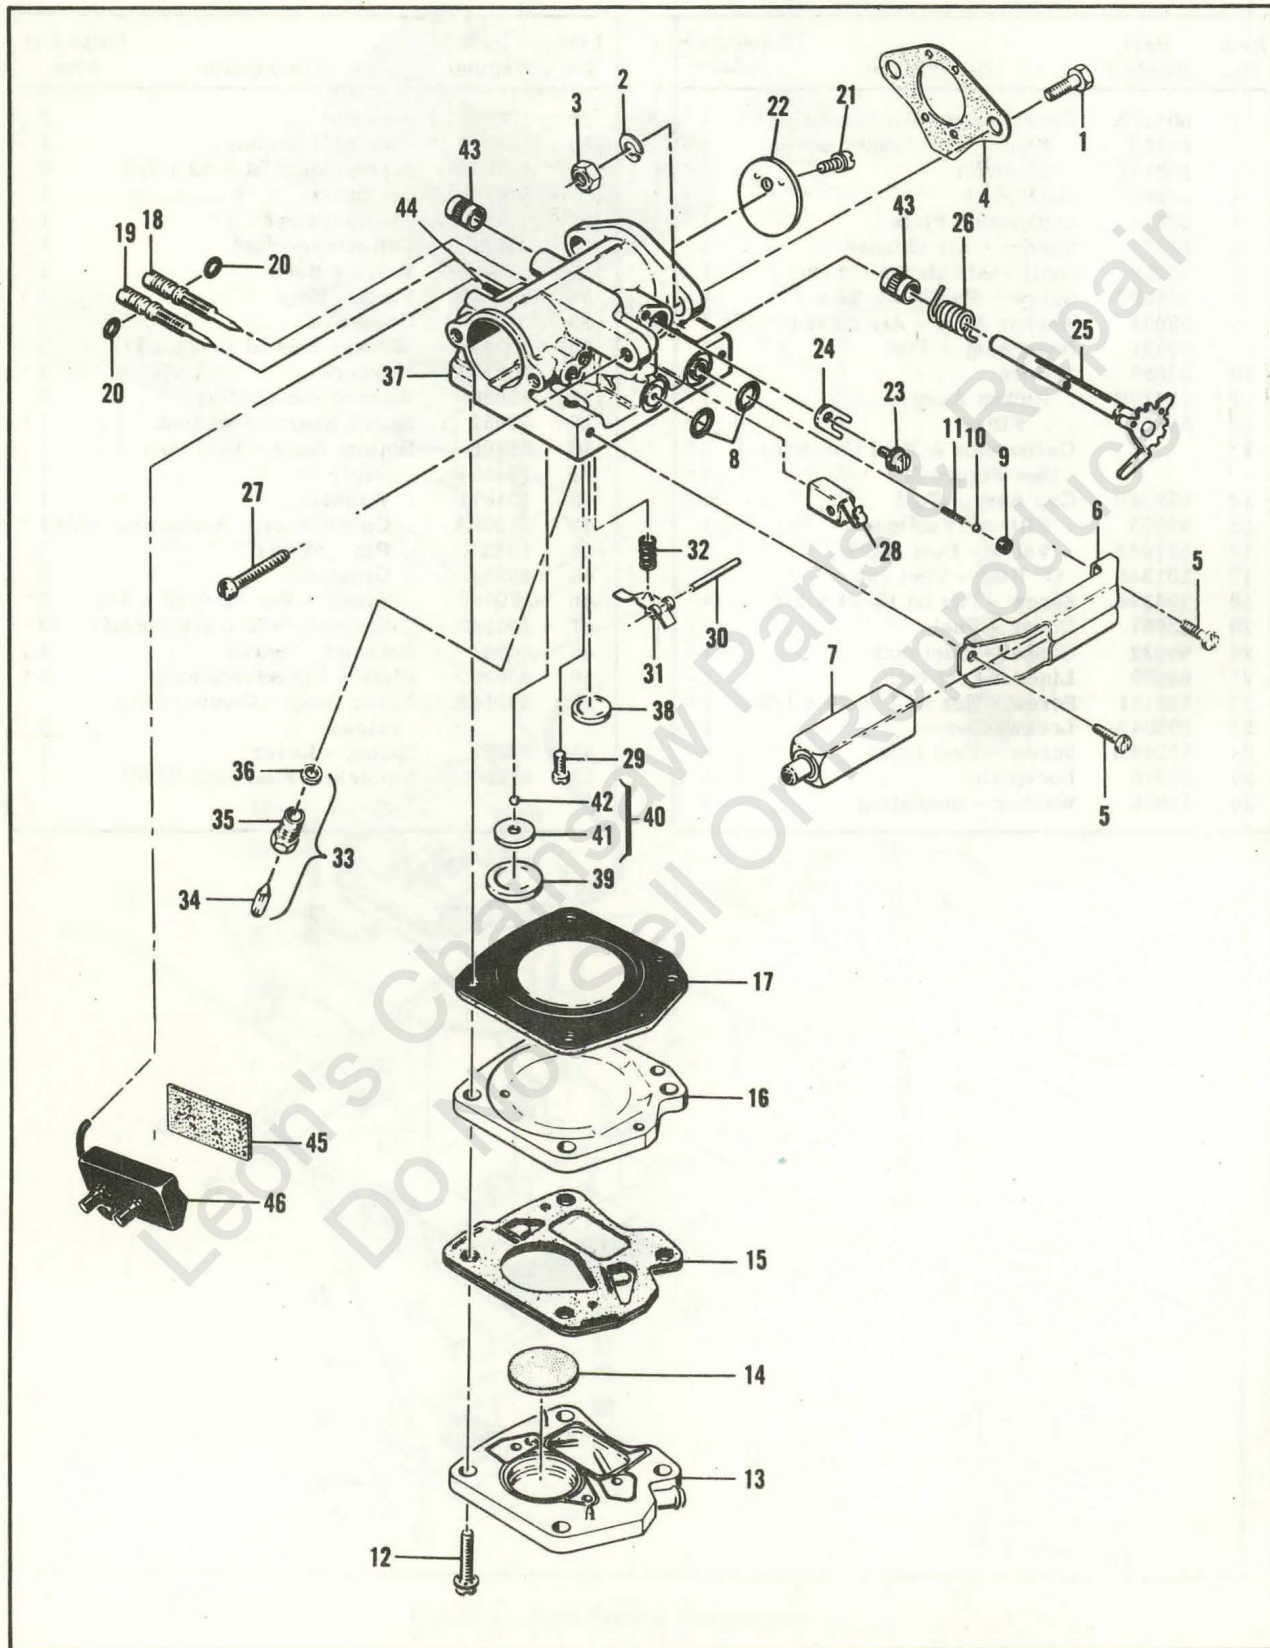

MODEL 797

Figure 3. Carburetor and Fuel Collector

Figure 3. Carburetor and Fuel Collector

Item No.	Part Number	Description	Units Per Assy
1	100882	Screw - Hex hd 1/4-20 x 3/4	2
2	101476	Lockwasher - 1/4	2
3	103242	Nut - Hex 1/4-20	2
4	65586	Gasket - Carburetor	1
	-67265	Carburetor Assy - McCulloch	1
5	110054	. Screw - Pan hd 6-32 x 3/8	2
6	53440	. Bracket - Primer mounting	1
7	53449	. Primer Assy	1
8	101056	. "O" Ring	2
9	59480	. Seat - Primer valve	1
10	100302	. Ball - Steel 1/8 in. dia.	1
11	28754	. Spring - Primer	1
12	104520	. Screw - 10-24 x 7/8 (SEMS)	4
13	48898	. Body - Fuel pump	1
14	57277A	. Filter - Fuel pump	1
15	66442	. Diaphragm Assy - Fuel pump	1
16	48901	. Plate - Carburetor diaphragm	1
17	55067C	. Diaphragm - Carburetor	1
18	53948	. Needle - Idle adjustment	1
19	53311	. Needle - Main adjustment	1
20	104001	. "O" Ring	2
21	104814	. Screw - Pan hd 4-40 x 1/4	1
22	61360	. Plate - Throttle	1
23	110055	. Screw - 8-32 x 3/8 (SEMS)	1

Item No.	Part Number	Description	Units Per Assy
24	55082	. Clip - Shaft	1
25	61854A	. Shaft Assy - Throttle	1
26	61858	. Spring - Idle governor	1
27	62910	. Screw - Idle adjustment	1
28	61108	. Guide - Throttle rod	1
29	104164	. Screw - Pan hd 4-40 x 1/4	1
30	104305	. Pin - Lever	1
31	55688	. Lever - Inlet control	1
32	57172	. Spring - Inlet control	1
33	60163A	. Valve Set - Needle & body	1
34	63038	. Needle - Inlet control	1
35	58969	. Body - Inlet control	1
36	55689	. Washer - Inlet control	1
37	-66420	. Body Assy - Carburetor	1
38	110179	. Plug - Expansion 1/2 in	1
39	104407	. Plug - Expansion 1 in	1
40	61155	. Set - Ball & seat	1
41	61152	. Seat - Ball valve	1
42	61151	. Ball - Valve	1
43	55062A	. Bushing - Body	2
44	47523	. Tube - Collector inlet	1
45	58865	Absorber - Fuel	1
46	63651	Collector Assy - Fuel	1