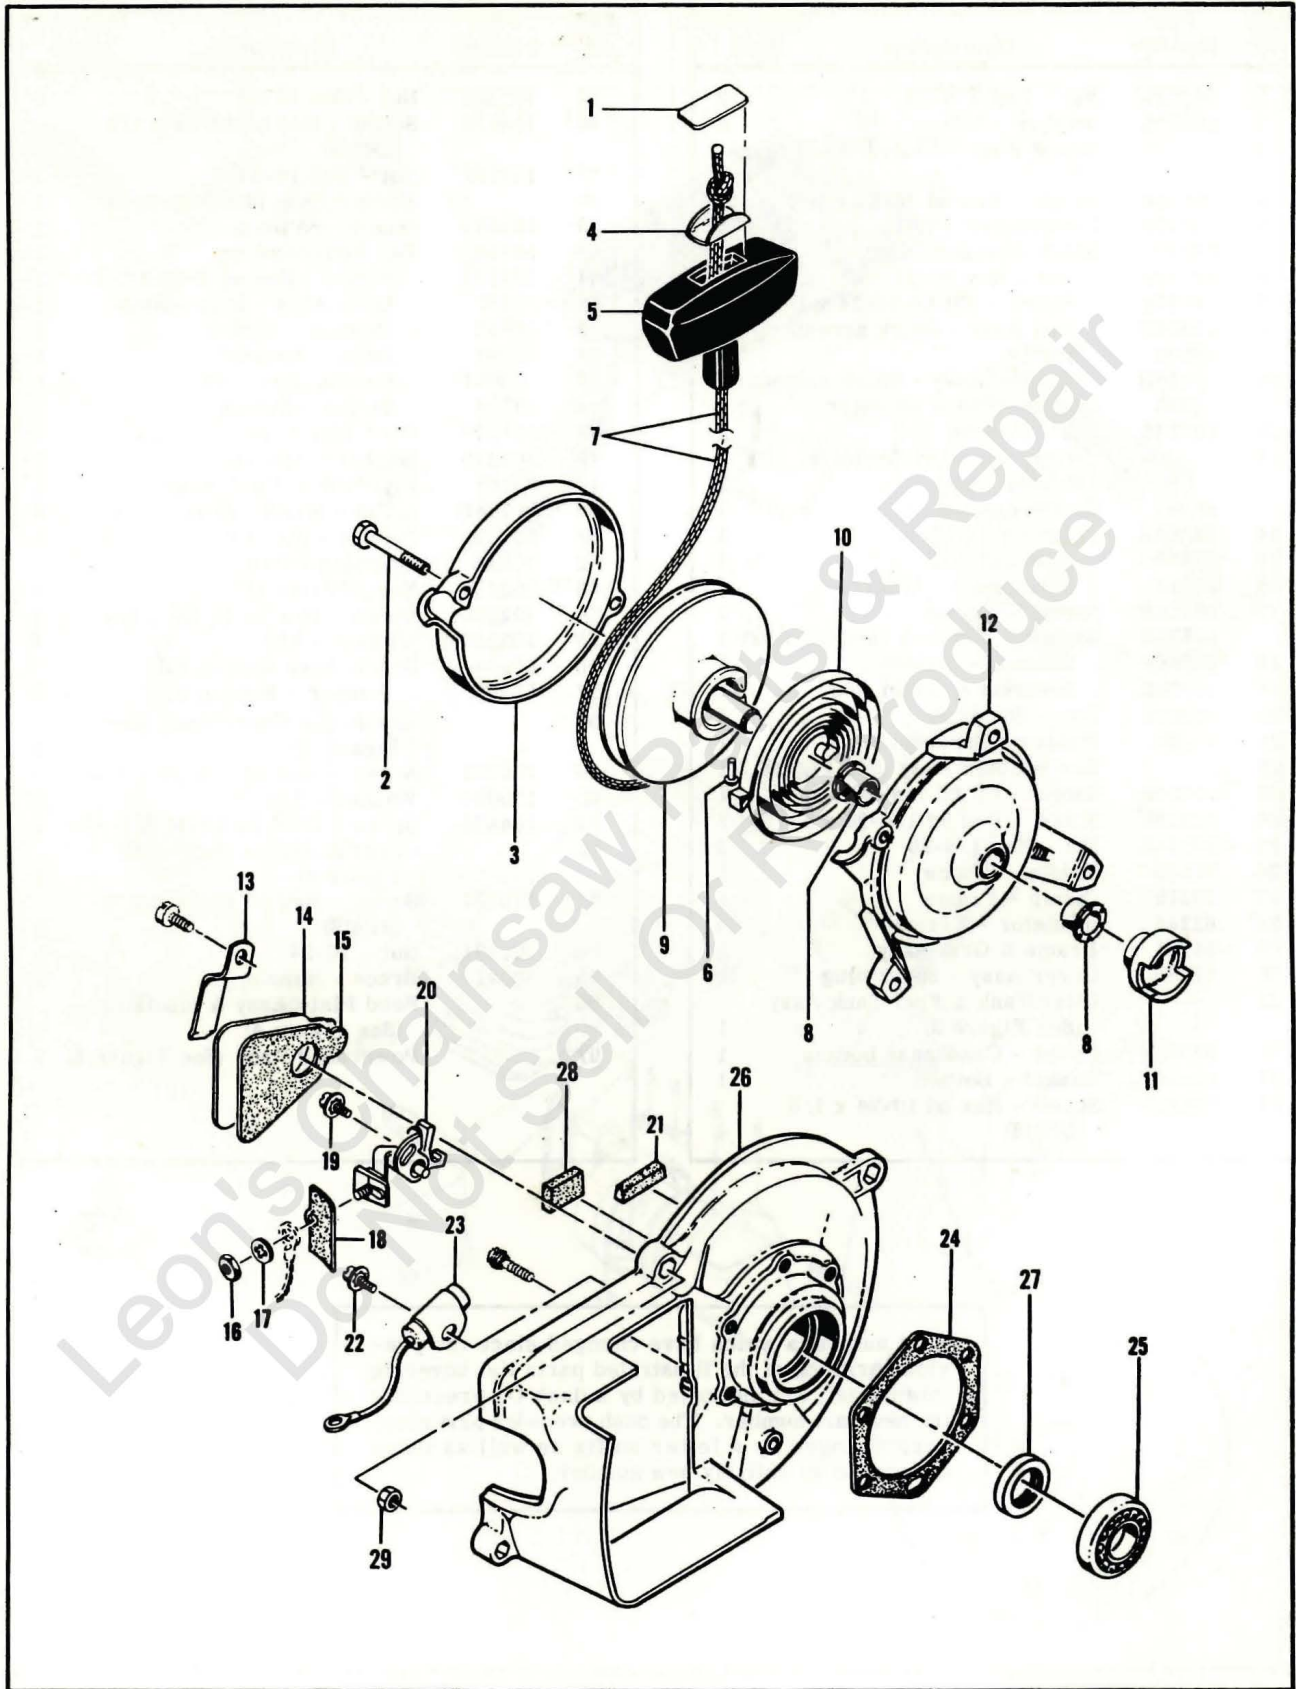

# McCULLOCH

Figure 1. Engine Exploded View - General

FIGURE 1. ENGINE EXPLODED VIEW—GENERAL.

Item No.	Part Number	Description	Units Per Assy
1	103729	Nut - Hex 3/8-24	2
2	100006	Washer - 3/8	2
3		Guard Assy - Clutch (See Figure 7)	1
4	102388	Screw - Hex hd 10-24 x 5/8	2
5	103100	Lockwasher - #10	2
	63910	Spark Arrester Assy	1
6	101191	. Nut - Hex 10-24	2
7	110371	. Screw - Fil hd 10-24 x 1-5/8	2
8	53205B	. Top Assy - Spark arrester	1
9	51968	. Baffle	1
10	-52424B	. Bottom Assy - Spark arrester	1
11	53652	Gasket - Spark arrester	1
12	103746	Nut - Flexloc	1
13		Clutch, Sprocket, Drum & Bearing Assy	1
	60315	Clutch Assy	1
14	51468A	. Spring - Clutch	1
15	51464A	. Shoe - Clutch	4
16	60316	. Rotor Assy - Clutch	1
17	103718	Spring - Thrust	1
	51774B	Sprocket, Drum & Bearing Assy	1
18	103688	. Bearing - Needle	1
19	-51775C	. Sprocket & Drum Assy	1
20	103879	Key - Woodruff	1
21	51420	Washer - Sprocket Assy	1
22		Bar & Chain Assy (See Figure 7)	1
23	103267	Screw - Fil hd 1/4-20 x 1	1
24	102130	Screw - Hex hd 1/4-20 x 1-1/2	2
25	101143	Nut - Hex 1/4-20	3
26	57133	Saddle - Frame	1
27	50215	Clamp - Frame	1
28	62244	Insulator - Frame	3
29	-64791	Frame & Grip Assy	1
30	57565	Cover Assy - Spark plug	1
31		Oiler Tank & Fuel Tank Assy (See Figure 3)	1
32	60251A	Cover - Crankcase bottom	1
33	-65654	Gasket - Bottom	1
34	104815	Screw - Hex hd 10-24 x 7/8 (SEMS)	4

Part numbers which have changed since the previous printing of the illustrated parts list covering this model, are indicated by a dash (-) preceding the new part number. The dash precedes part numbers changed by a letter suffix as well as those changed to an entirely new number.