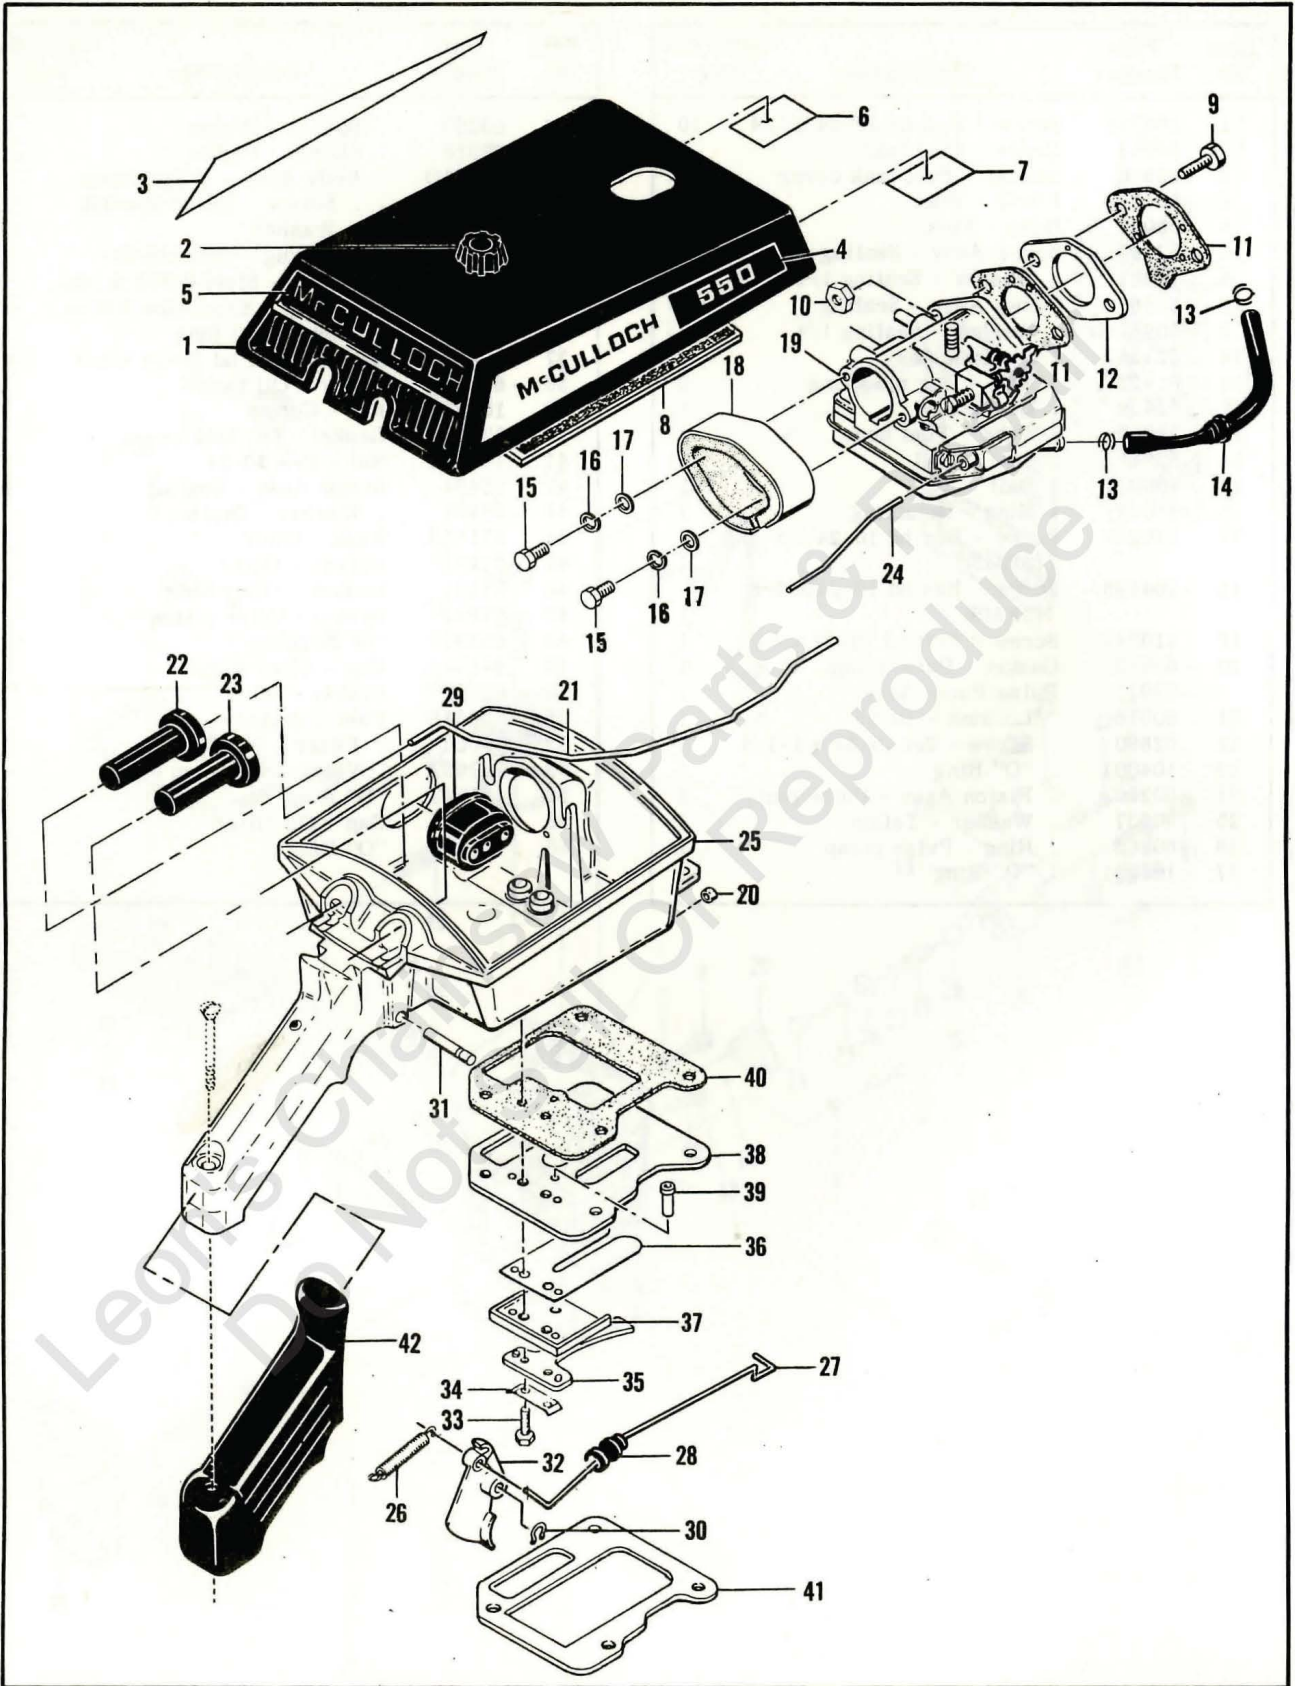

FIGURE 4. COVER AND AIRBOX ASSEMBLIES.

Figure 4. Cover and Airbox Assemblies

FIGURE 4. COVER AND AIRBOX ASSEMBLIES.

Item No.	Part Number	Description	Units Per Assy
1	61466	Cover Assy - Air cleaner	1
2	61458A	. Knob - Air cleaner cover	1
3	63860	Nameplate - L.H.	1
4	63861	Nameplate - R.H.	1
5	-66799	Trim - Air cleaner cover	1
6	63863	Label - Starting instructions	1
7	63862	Label - Fuel mix	1
8	-67931	Screen - Air cleaner	1
9	60208	Screw - Hex hd 1/4-20 x 7/8	2
10	103242	Nut - Hex 10-24	2
11	-65583	Gasket - Carburetor	2
12	53189	Adapter - Carburetor	1
13	50742	Clamp - Fuel hose	2
14	-67094	Hose - Fuel	1
15	103705	Screw - Hex hd 10-32 x 9/16	2
16	103174	Lockwasher - #10	2
17	102189	Washer - #10	2
18	58922A	Collector Assy - Fuel	1
19		Carburetor Assy (See Figure 5)	1
20	-57736	Seal - Oiler pushrod	1
21	57866A	Pushrod - Oiler	1
22	50591B	Button - Oiler	1

Item No.	Part Number	Description	Units Per Assy
23	50591B	Button - Primer	1
24	53589A	Pushrod - Primer	1
25	62488	Airbox Assy	1
26	36499	. Spring - Throttle	1
27	61106	. Rod - Throttle	1
28	60237	. Grommet - Throttle rod	1
29	53277	. Grommet - Carburetor controls	1
30	104501	. Retainer - Trigger pin	1
31	50507	. Pin	1
32	50091B	. Trigger	1
33	103740	. Screw - Hex hd 8-32 x 5/8	2
34	51480	. Plate - Lock	1
35	57658A	. Clamp - Reed	1
36	48593	. Valve - Reed	1
37	-66274	. Deflector - Fuel	1
38	53685C	. Plate - Reed	1
39	63067	. Tube - Reed plate	1
40	-65653	. Gasket - Airbox	1
41	62834	. Insulator - Reed plate	1
42	57834	Grip - Handle	1

Leon's Chainsaw Parts & Repairs
Do Not Sell Or Reproduce