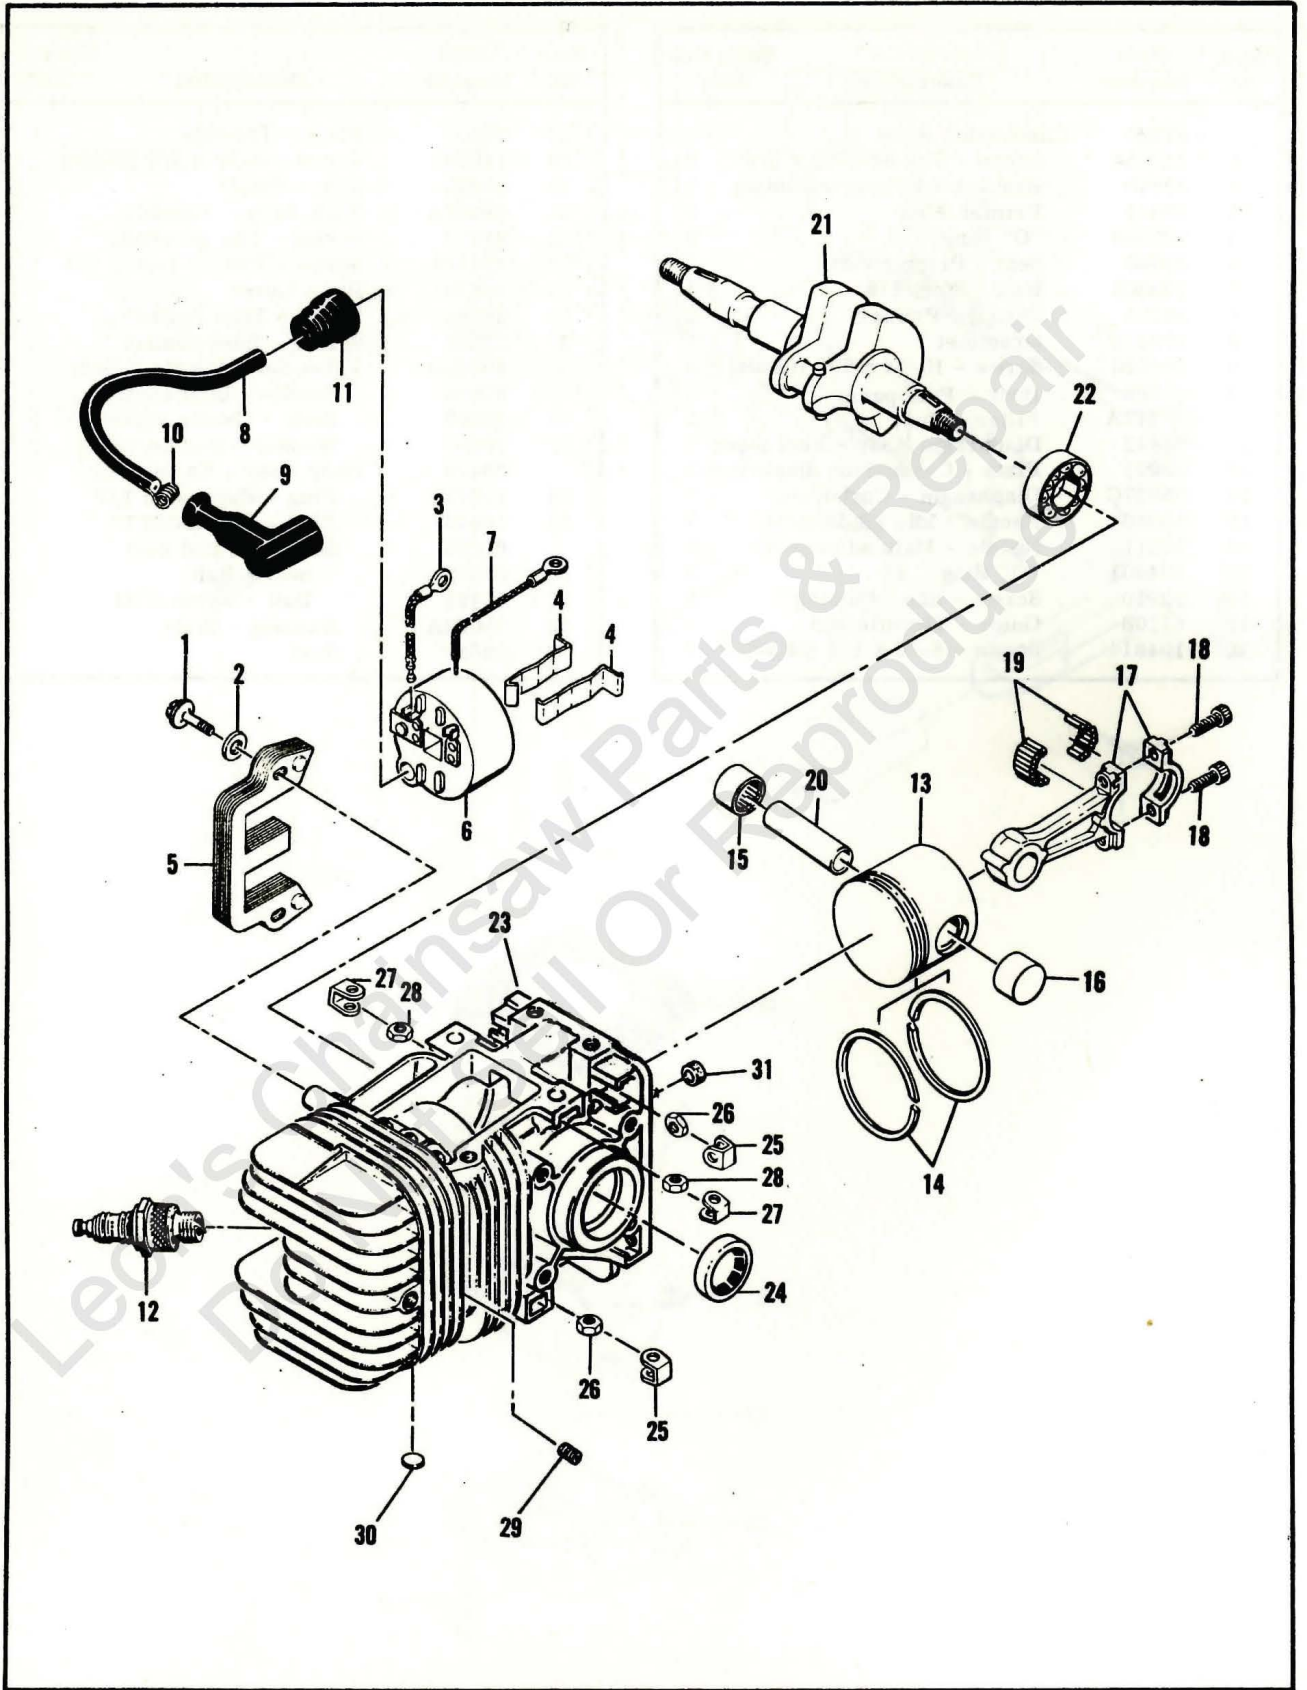

FIGURE 6. POWERHEAD ASSEMBLY.

Figure 6. Powerhead Assembly

FIGURE 6. POWERHEAD ASSEMBLY.

Item No.	Part Number	Description	Units Per Assy
1	104815	Screw - Fil hd 10-24 x 7/8	2
2	-100352	Washer - #10	2
3	57225	Wire Assy - Primary	1
4	51253	Retainer - Coil	2
5	51251	Lamination Assy	1
6	-57643A	Coil and Terminal Kit	1
7	101883	. Wire Assy - Ground	1
8	-57648	. Wire - Spark plug	1
9	55060	. Boot - Spark plug	1
10	55061	. Connector	1
11	55617	. Nipple - Spark plug wire	1
12		Spark Plug 14MM	1
13	58878A	Piston Assy (2.165-in. dia.)	1
14	58881	. Ring Set - Piston (0.062-in. wide)	1
15	101206	. Bearing	1

Item No.	Part Number	Description	Units Per Assy
16	104378	. Bearing (closed end)	1
17	47903	Connecting Rod Assy	1
18	60210A	. Screw - Socket hd 10-32 x 5/8	2
19	102742	. Roller - Needle	24
20	62831	Pin - Piston	1
21	63440	Crankshaft	1
22	100824	Bearing - Ball	1
23	63436	Crankcase Assy	1
24	104432	. Seal - Oil	1
25	18556A	. Retainer - Nut	6
26	105394	. Nut - Hex 1/4-20	6
27	28053	. Retainer - Nut	2
28	101326	. Nut - Hex 10-24	2
29	110034	. Insert - Taplok	2
30	110179	. Plug - Expansion	3
31	57736	Seal - Pushrod	1

Leon's Chainsaw Parts & Repair
Do Not Sell Or Reproduce