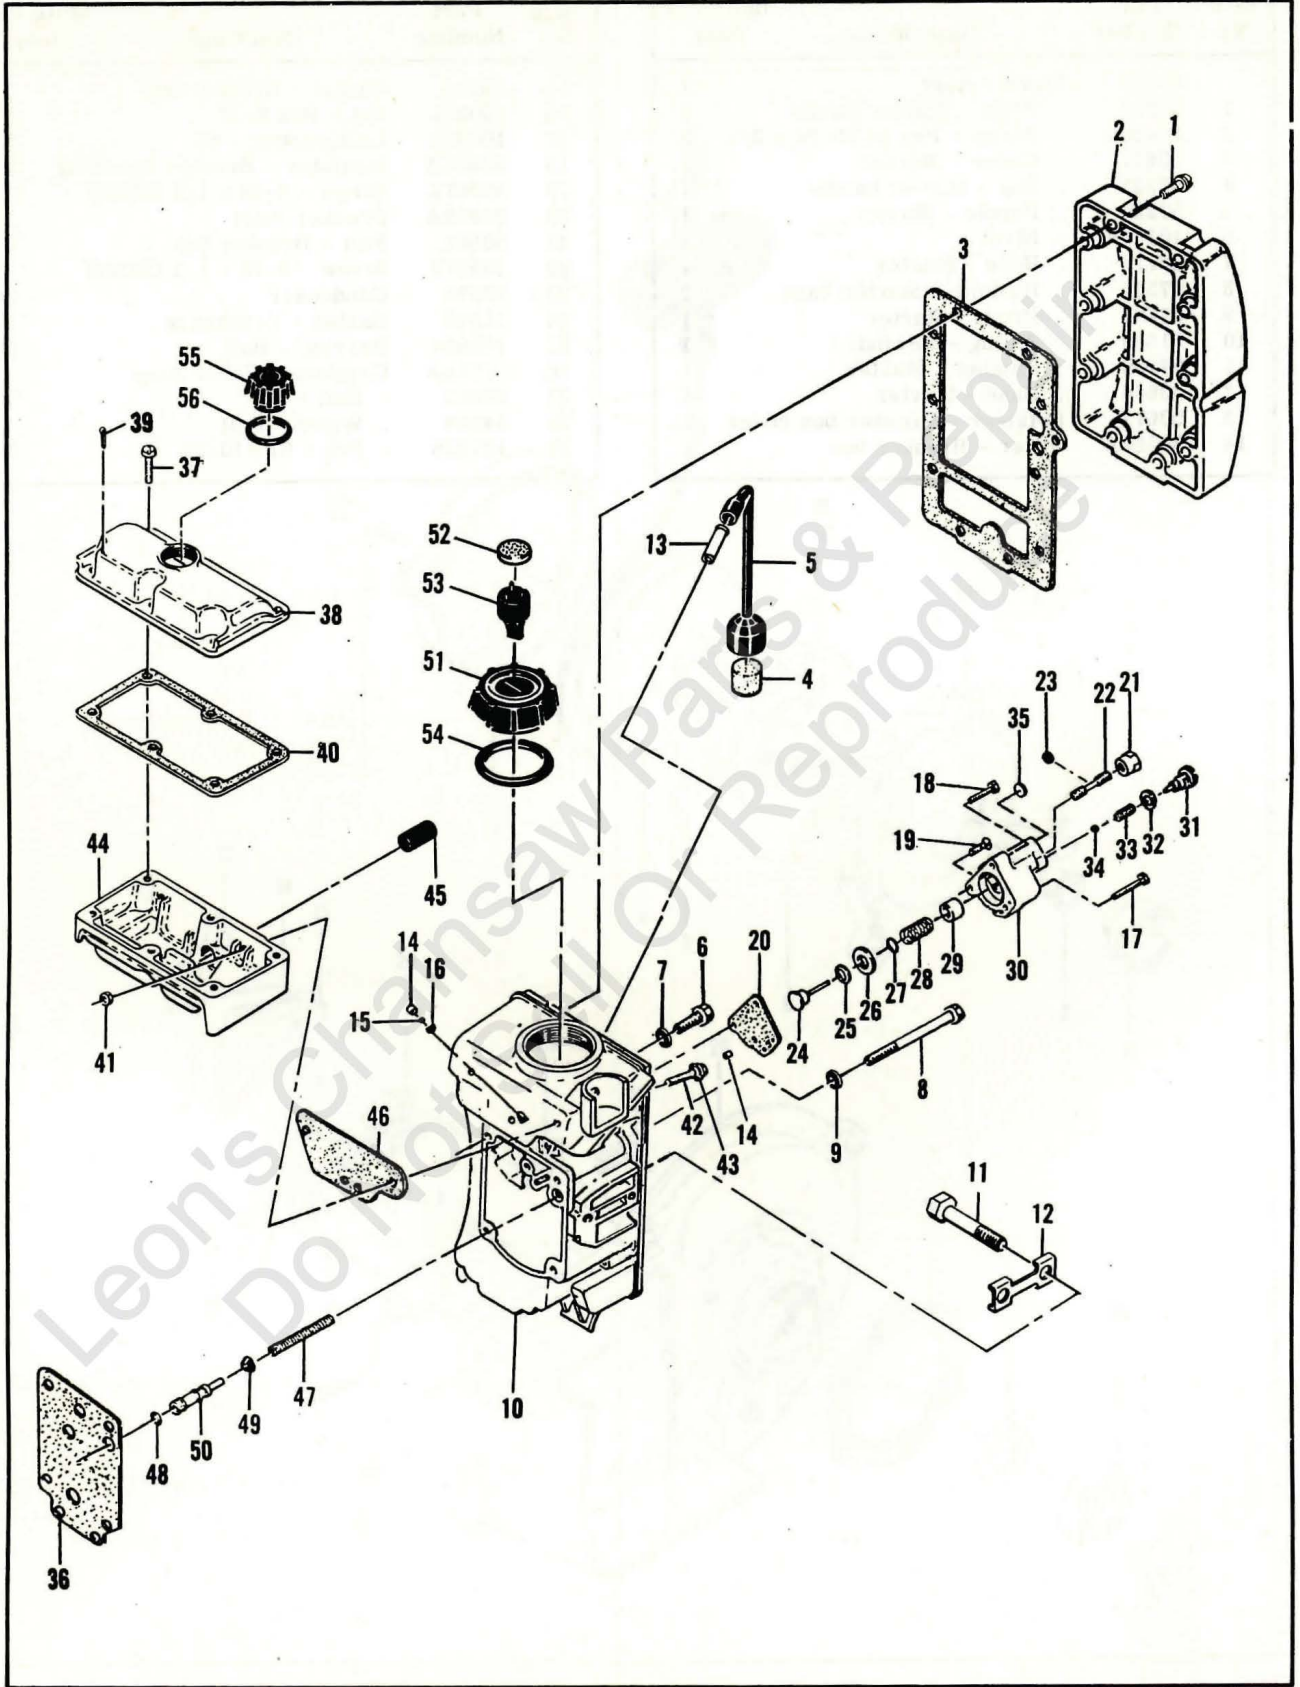

Leon's Chainsaw Parts & Repair  
Do Not Sell Or Reproduce

Figure 3. Oiler Tank and Fuel Tank Assemblies

FIGURE 3. OILER TANK AND FUEL TANK ASSEMBLIES

Item No.	Part Number	Description	Units Per Assy
1	104396	Screw - Pan hd 10-24 x 3/4	10
2	60781	Cover - Fuel tank	1
3	-65580	Gasket - Fuel tank cover	1
4	50124A	Filter - Fuel	1
5	50082	Hose - Flex	1
6	57840	Screw Assy - Sealing	3
7	50261	. Washer - Sealing 1/4	1
8	50569	Screw Assy - Sealing	1
9	50261	. Washer - Sealing 1/4	1
10	62154A	Fuel Tank Assy	1
11	61437	. Bolt - Bar mounting	2
12	51439	. Lockplate	1
13	28042	. Tube - Fuel hose	1
14	62216	. Seat - Ball	2
15	100071	. Ball	1
16	110327	. Ring - Retaining	1
17	110257	Screw - Hex hd 10-24 x 1-3/4 (SEMS)	1
18	-104138	Screw - Hex hd 10-24 x 7/8 (SEMS)	1
19	110245	Screw - Flat hd 10-24 x 3/4	1
20	-65673	Gasket - Pulse pump	1
	-67917	Pulse Pump Assy	1
21	60976	. Locknut - 10-24	1
22	62890	. Screw - Set 10-24 x 1-1/4	1
23	104001	. "O" Ring	1
24	60260A	. Piston Assy - Pulse pump	1
25	60937	. Washer - Teflon	1
26	60263	. Ring - Pulse pump	1
27	-104001	. "O" Ring	1