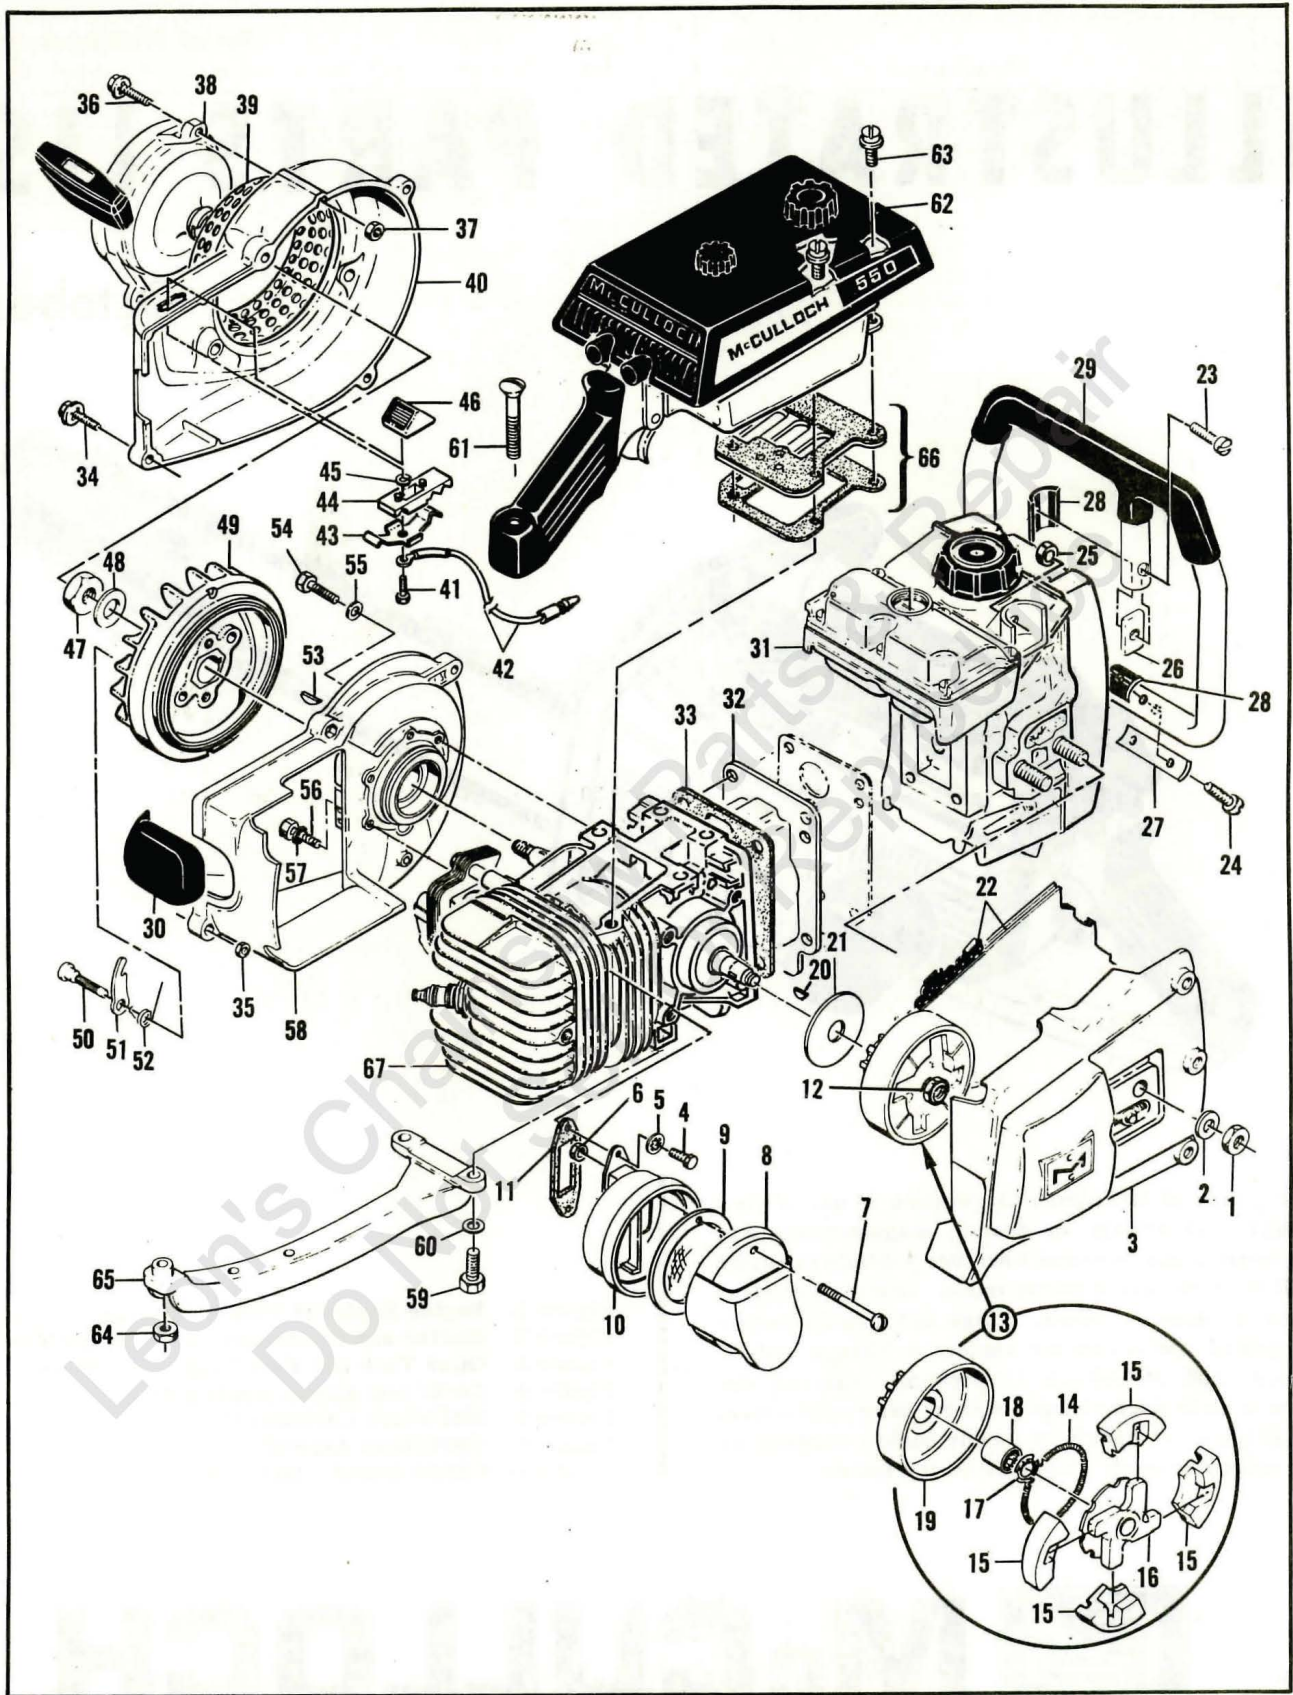

# McCULLOCH

Figure 1. Engine Exploded View - General

FIGURE 1. ENGINE EXPLODED VIEW—GENERAL.

Item No.	Part Number	Description	Units Per Assy
1	103729	Nut - Hex 3/8-24	2
2	100006	Washer - 3/8	2
3		Guard Assy - Clutch (See Figure 7)	1
4	102388	Screw - Hex hd 10-24 x 5/8	2
5	103100	Lockwasher - #10	2
	63910	Spark Arrester Assy	1
6	101191	. Nut - Hex 10-24	2
7	110371	. Screw - Fil hd 10-24 x 1-5/8	2
8	53205B	. Top Assy - Spark arrester	1
9	51968	. Baffle	1
10	-52424B	. Bottom Assy - Spark arrester	1
11	53652	Gasket - Spark arrester	1
12	103746	Nut - Flexloc	1
13		Clutch, Sprocket, Drum & Bearing Assy	1
	60315	Clutch Assy	1
14	51468A	. Spring - Clutch	1
15	51464A	. Shoe - Clutch	4
16	60316	. Rotor Assy - Clutch	1
17	103718	Spring - Thrust	1
	51774B	Sprocket, Drum & Bearing Assy	1
18	103688	. Bearing - Needle	1
19	-51775C	. Sprocket & Drum Assy	1
20	103879	Key - Woodruff	1
21	51420	Washer - Sprocket Assy	1
22		Bar & Chain Assy (See Figure 7)	1
23	103267	Screw - Fil hd 1/4-20 x 1	1
24	102130	Screw - Hex hd 1/4-20 x 1-1/2	2
25	101143	Nut - Hex 1/4-20	3
26	57133	Saddle - Frame	1
27	50215	Clamp - Frame	1
28	62244	Insulator - Frame	3
29	-64791	Frame & Grip Assy	1
30	57565	Cover Assy - Spark plug	1
31		Oiler Tank & Fuel Tank Assy (See Figure 3)	1
32	60251A	Cover - Crankcase bottom	1
33	-65654	Gasket - Bottom	1
34	104815	Screw - Hex hd 10-24 x 7/8 (SEMS)	4