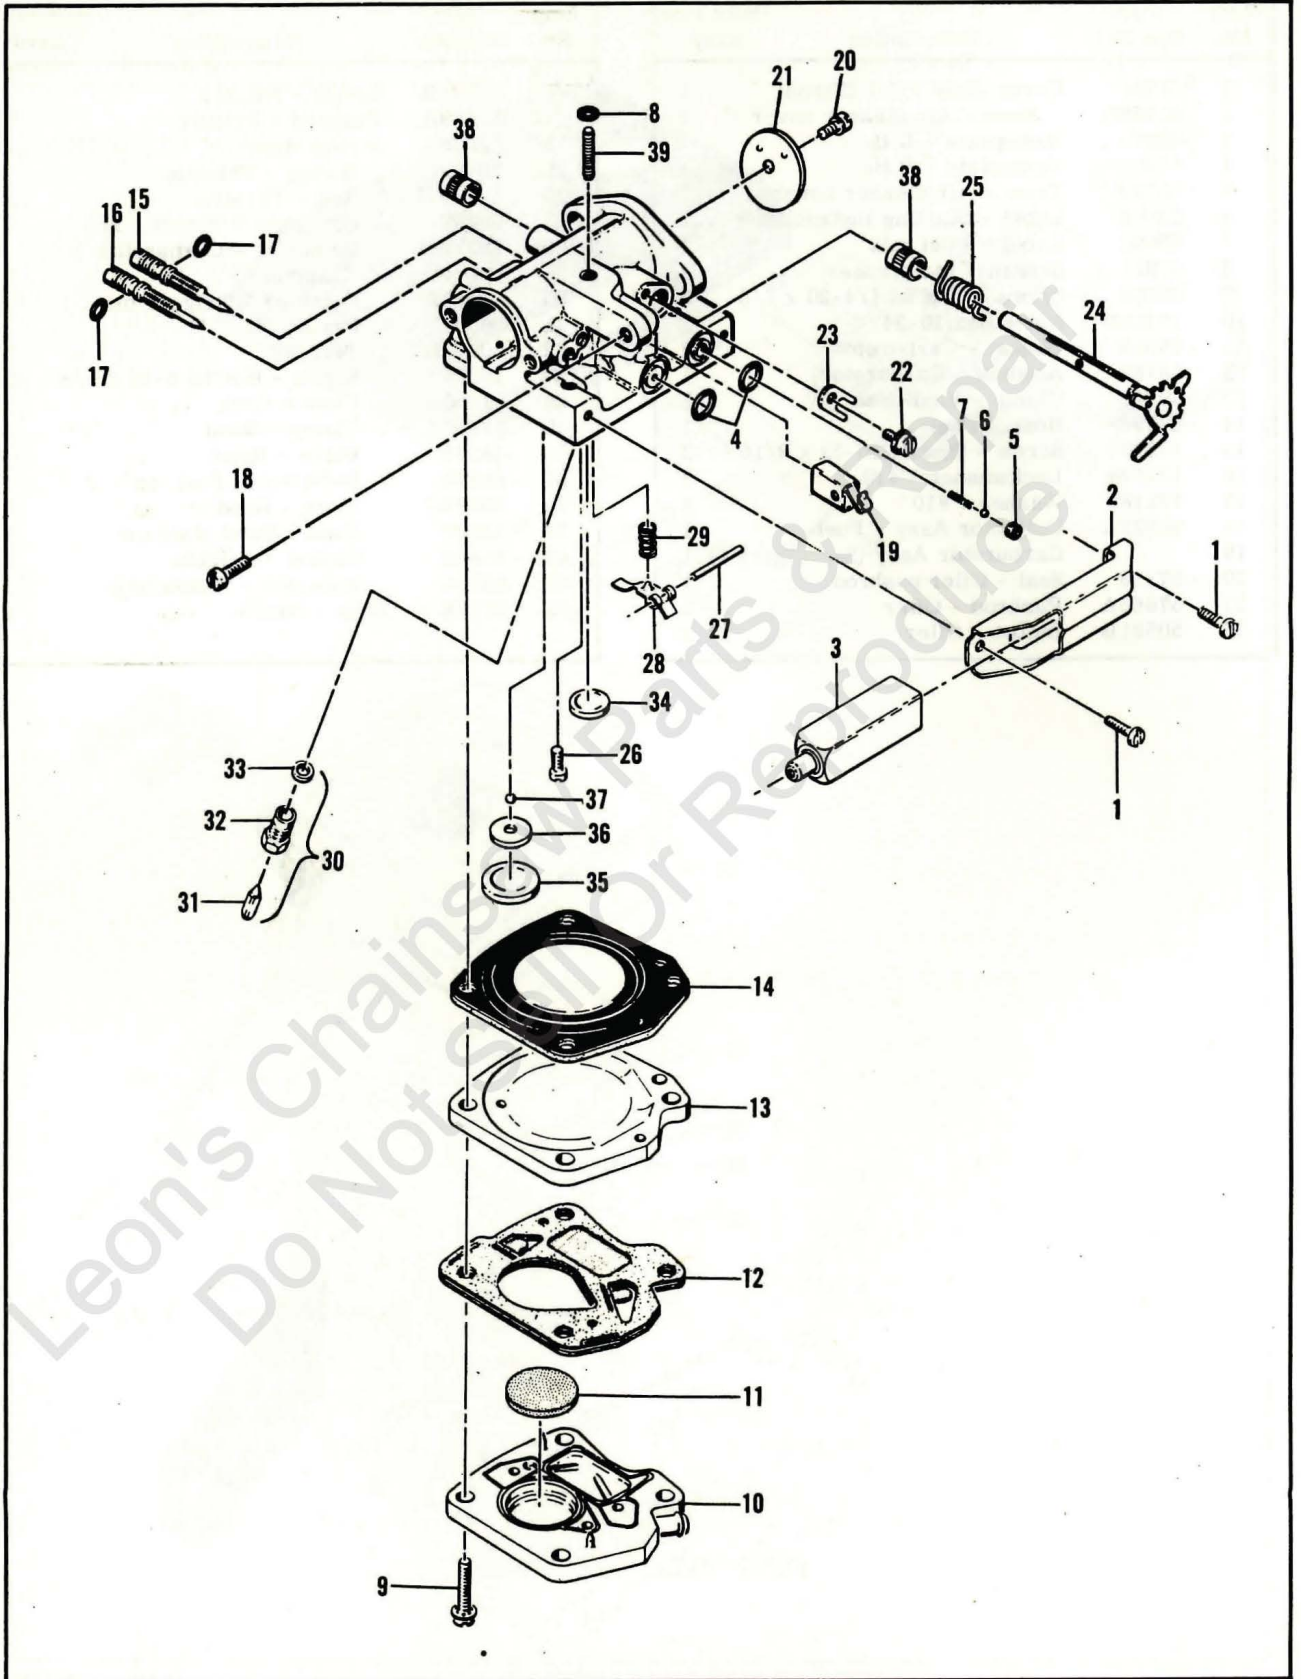

FIGURE 5. CARBURETOR ASSEMBLY.

MODEL 550

Figure 5. Carburetor Assembly

FIGURE 5. CARBURETOR ASSEMBLY.

Item No.	Part Number	Description	Units Per Assy
	-67265	Carburetor Assy	1
1	110054	. Screw - Pan hd 6-32 x 3/8	2
2	53440	. Bracket - Primer mounting	1
3	53449	. Primer Assy	1
4	101056	. "O" Ring	2
5	59480	. Seat - Primer valve	1
6	100302	. Ball - Steel 1/8	1
7	28754	. Spring - Primer	1
8	100283	. Grommet	1
9	104520	. Screw - 10-24 x 7/8 (SEMS)	4
10	-48898	. Body - Fuel pump	1
11	-57277A	. Filter - Fuel	1
12	-66442	. Diaphragm Assy - Fuel pump	1
13	48901	. Plate - Carburetor diaphragm	1
14	55067C	. Diaphragm - Carburetor	1
15	53948	. Needle - Idle adjustment	1
16	53311	. Needle - Main adjustment	1
17	104001	. "O" Ring	2
18	62910	. Screw - Idle adjusting	1
19	61108	. Guide - Throttle rod	1
20	104814	. Screw - 4-40 x 1/4 (SEMS)	1

Item No.	Part Number	Description	Units Per Assy
21	61360	. Plate - Throttle	1
22	110055	. Screw - 8-32 x 3/8 (SEMS)	1
23	55082	. Clip - Shaft	1
24	61854A	. Shaft Assy - Throttle	1
25	61858	. Spring - Idle governor	1
26	104164	. Screw - Pan hd 4-40 x 1/4	1
27	104305	. Pin - Lever	1
28	55688	. Lever - Inlet control	1
29	57172	. Spring - Inlet control	1
30	60163A	. Valve Set - Needle & body	1
31	63038	. Needle - Inlet control	1
32	58969	. Body - Needle valve	1
33	55689	. Washer - Needle valve	1
	-66420	. Body Assy - Carburetor	1
34	-110179	. Plug - Expansion 1/2	1
35	104407	. Plug - Expansion 1	1
	61155	. Set - Ball and seat	1
36	61152	. Seat - Ball	1
37	61151	. Ball - Nylon 3/32	1
38	55062A	. Bushing - Body	2
39	48611	. Stud	1

Leon's Chainsaw Parts & Repairs
Do Not Sell Or Reproduce