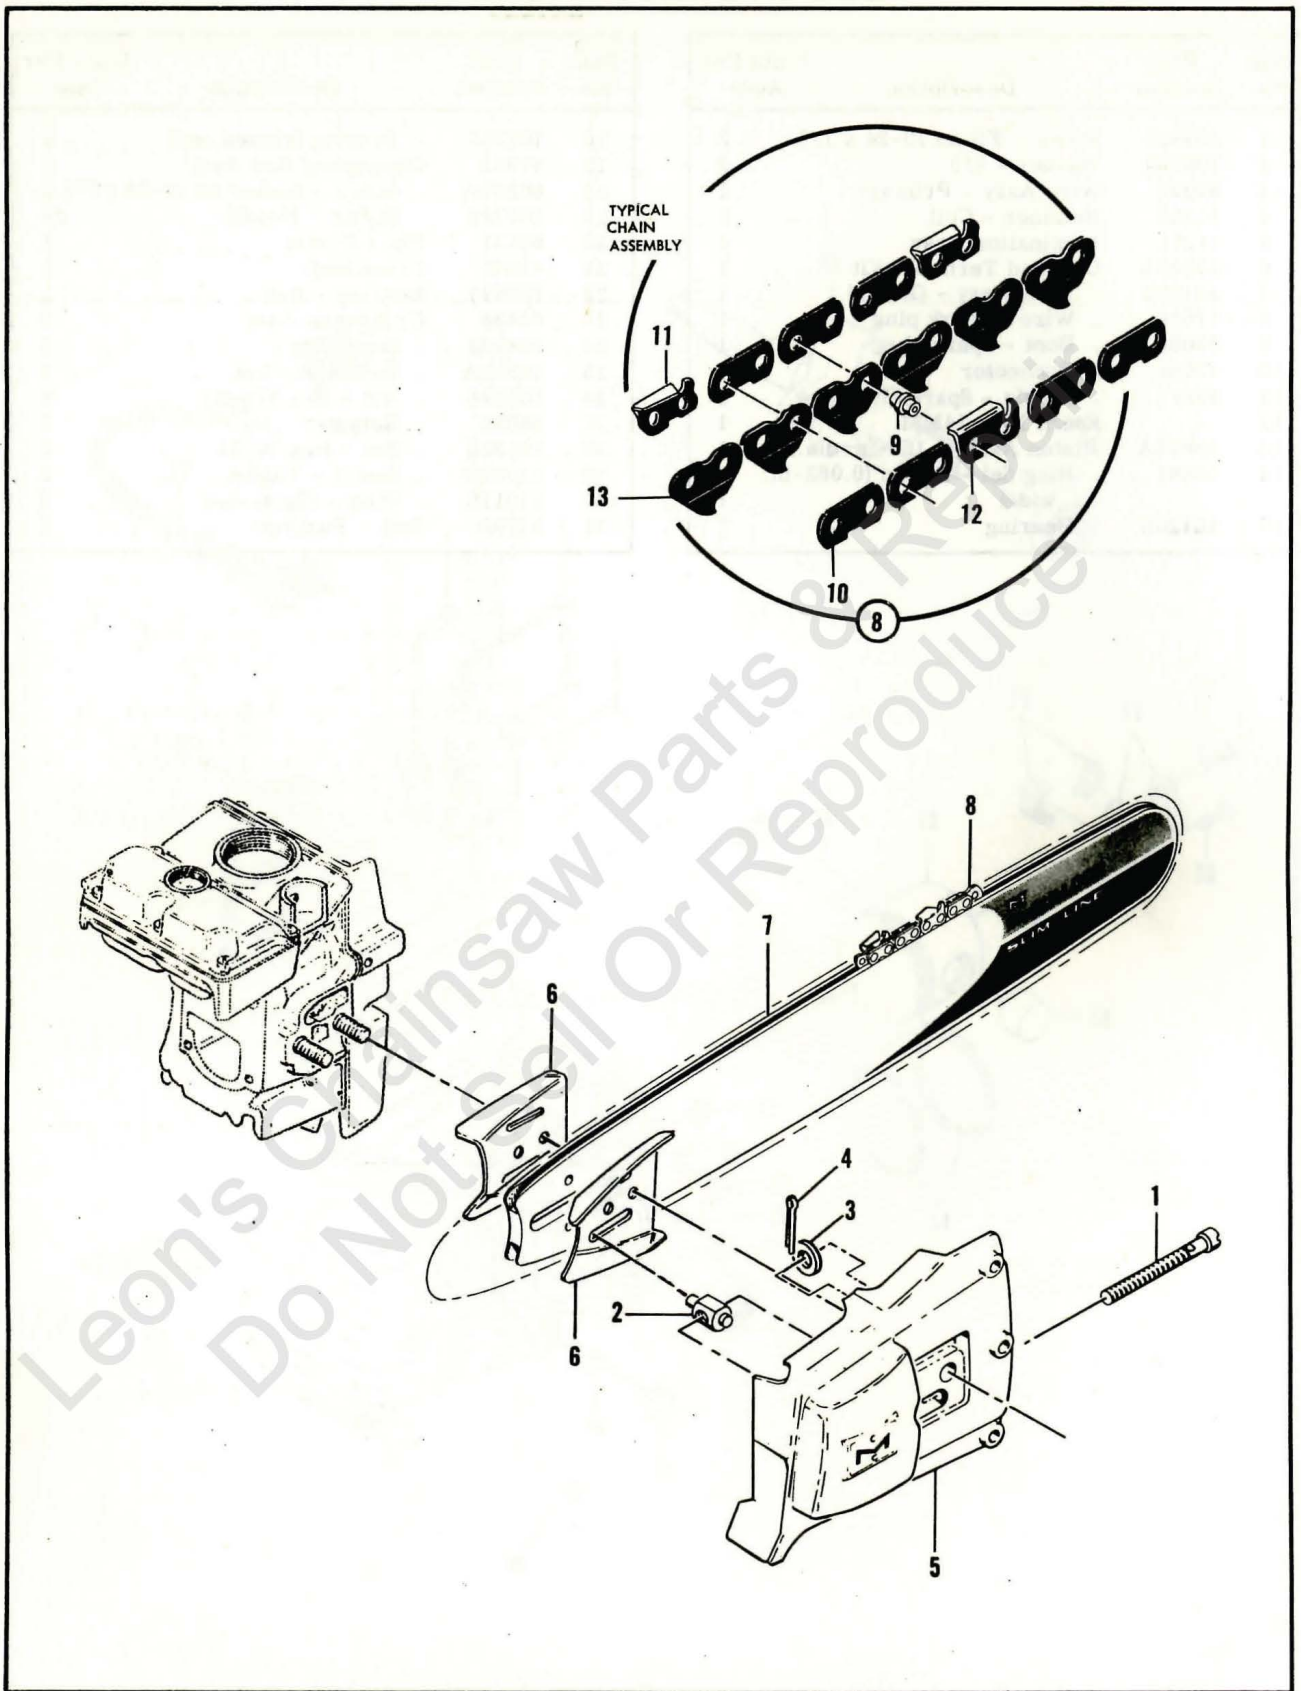

# McCULLOCH

Figure 1. Engine Exploded View - General

FIGURE 1. ENGINE EXPLODED VIEW—GENERAL.

Item No.	Part Number	Description	Units Per Assy
1	103729	Nut - Hex 3/8-24	2
2	100006	Washer - 3/8	2
3		Guard Assy - Clutch (See Figure 7)	1
4	102388	Screw - Hex hd 10-24 x 5/8	2
5	103100	Lockwasher - #10	2
	63910	Spark Arrester Assy	1
6	101191	. Nut - Hex 10-24	2
7	110371	. Screw - Fil hd 10-24 x 1-5/8	2
8	53205B	. Top Assy - Spark arrester	1
9	51968	. Baffle	1
10	-52424B	. Bottom Assy - Spark arrester	1
11	53652	Gasket - Spark arrester	1
12	103746	Nut - Flexloc	1
13		Clutch, Sprocket, Drum & Bearing Assy	1
	60315	Clutch Assy	1
14	51468A	. Spring - Clutch	1
15	51464A	. Shoe - Clutch	4
16	60316	. Rotor Assy - Clutch	1
17	103718	Spring - Thrust	1
	51774B	Sprocket, Drum & Bearing Assy	1
18	103688	. Bearing - Needle	1
19	-51775C	. Sprocket & Drum Assy	1
20	103879	Key - Woodruff	1
21	51420	Washer - Sprocket Assy	1
22		Bar & Chain Assy (See Figure 7)	1
23	103267	Screw - Fil hd 1/4-20 x 1	1
24	102130	Screw - Hex hd 1/4-20 x 1-1/2	2
25	101143	Nut - Hex 1/4-20	3
26	57133	Saddle - Frame	1
27	50215	Clamp - Frame	1
28	62244	Insulator - Frame	3
29	-64791	Frame & Grip Assy	1
30	57565	Cover Assy - Spark plug	1
31		Oiler Tank & Fuel Tank Assy (See Figure 3)	1
32	60251A	Cover - Crankcase bottom	1
33	-65654	Gasket - Bottom	1
34	104815	Screw - Hex hd 10-24 x 7/8 (SEMS)	4

Leon's Chainsaw Parts & Repair  
Do Not Sell Or Reproduce

Figure 7. Clutch Guard - Bar and Chain Assemblies

FIGURE 7. CLUTCH GUARD—BAR AND CHAIN ASSEMBLIES.

Item No.	Part Number	Description	Units Per Assy
	60133A	Guard Assy - Clutch	1
1	62057	. Screw - Fil hd 1/4-28 x 3-1/2	1
2	52207C	. Nut - Bar adjusting	1
3	100004	. Washer	1
4	105686	. Key - Cotter	1
5	60134	. Guard - Clutch	1
6	-64935	Bar Plate	2