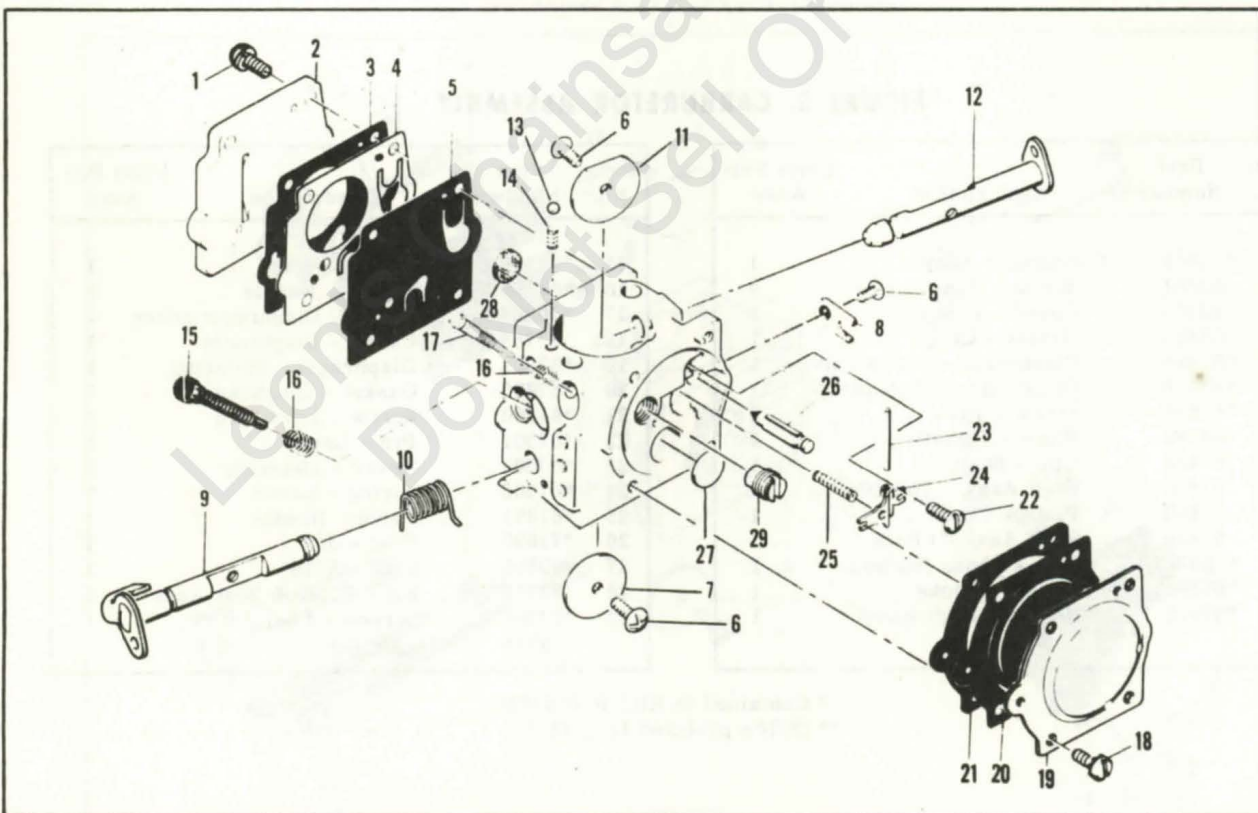

* Contained in Kit, P/N 89216

** (S/N's prefixed 12-, 13-)

Figure 6. Carburetor Assembly

Figure 7. Carburetor

FIGURE 6. CARBURETOR ASSEMBLY

Item No.	Part Number	Description	Units Per Assy
	***-91121	Carburetor Assy	1
	**87809	Carburetor Assy	1
1	52933	. Screw - Pump cover	4
2	66628	. Cover - Pump	1
3	66629	. Gasket - Pump cover	1
4	*66630	. Diaphragm - Fuel pump	1
5	48780	. Screw - Throttle shaft clip	1
6	66646	. Clip - Throttle shaft	1
7	*48780	. Screw - Throttle plate	1
8	51720	. Plate - Throttle	1
9	87922	. Shaft Assy - Throttle	1
10	*67136	. Spring - Throttle shaft	1
11	65856	. Plate - Choke	1
12	83725	. Shaft Assy - Choke	1
13	100071	. Ball - Choke friction	1
14	48759	. Spring - Choke friction	1
15	88768	. Needle - Idle mixture	1
16	*66626	. Spring - Idle	1
16A †	66626	. Spring - Idle	1
16B †	-66625	. Screw - Idle speed adjustment	1