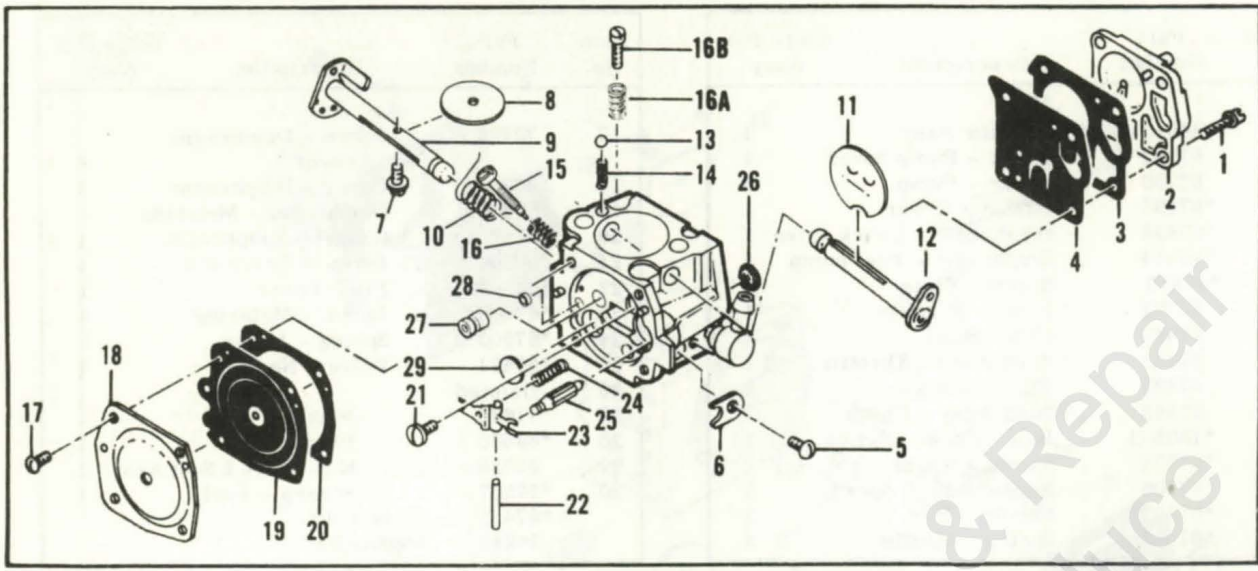

* Contained in Kit, P/N 89216

** (S/N's prefixed 12-, 13-)

Figure 6. Carburetor Assembly

Figure 7. Carburetor

FIGURE 6. CARBURETOR ASSEMBLY

Item No.	Part Number	Description	Units Per Assy
	***-91121	Carburetor Assy	1
	**87809	Carburetor Assy	1
1	52933	. Screw - Pump cover	4
2	66628	. Cover - Pump	1
3	66629	. Gasket - Pump cover	1
4	*66630	. Diaphragm - Fuel pump	1
5	48780	. Screw - Throttle shaft clip	1
6	66646	. Clip - Throttle shaft	1
7	*48780	. Screw - Throttle plate	1
8	51720	. Plate - Throttle	1
9	87922	. Shaft Assy - Throttle	1
10	*67136	. Spring - Throttle shaft	1
11	65856	. Plate - Choke	1
12	83725	. Shaft Assy - Choke	1
13	100071	. Ball - Choke friction	1
14	48759	. Spring - Choke friction	1
15	88768	. Needle - Idle mixture	1
16	*66626	. Spring - Idle	1
16A †	66626	. Spring - Idle	1
16B †	-66625	. Screw - Idle speed adjustment	1