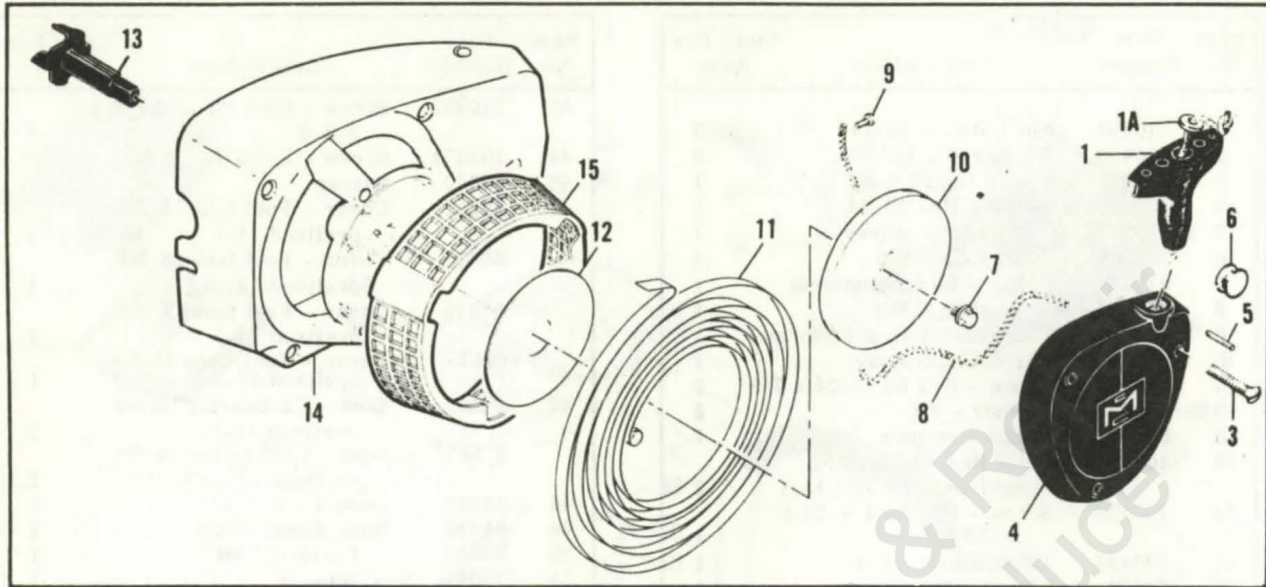

This list continued on page 5

Figure 2. Fan Housing & Starter Assemblies

Figure 3. Fuel Tank Assembly

FIGURE 1. GENERAL (CONTINUED)

Item No.	Part Number	Description	Units Per Assy
85	87682	Valve - Reed (A, J)	1
86	85152	Baffle - Muffler (B, C, J. A)	1
87	110529	Screw - Hex hd 10-24 x 1 2	1
88	68187	Screw - Special	1
89	67922	Lockplate	1
90	83106	Body & Duct Assy (S/Ns prefixed 11-, 12-)	1