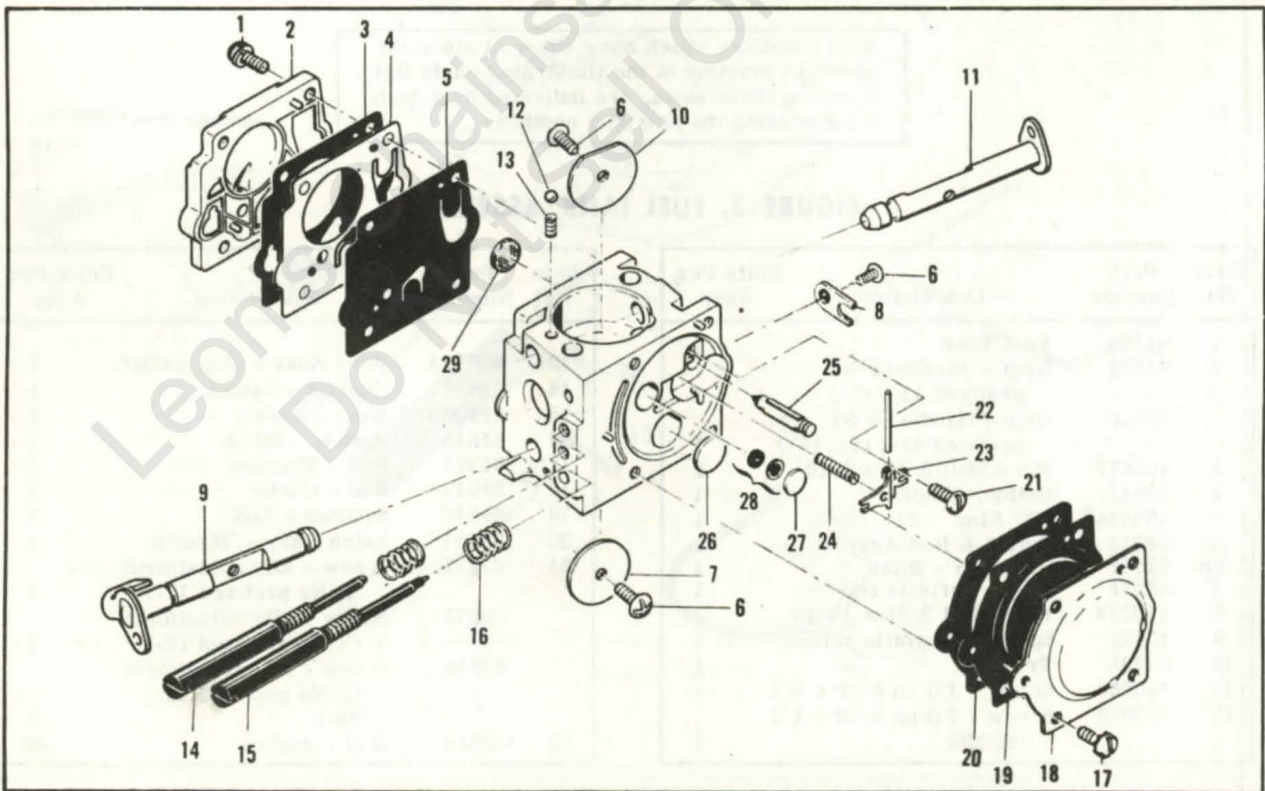

*Furnished on a 12-1, 2 inch strip containing 9 beads (enough for 9 replacements)

Figure 4. Carburetor Assembly

Figure 5. Carburetor Assembly

FIGURE 4. CARBURETOR ASSEMBLY

Item No.	Part Number	Description	Units Per Assy	Item No.	Part Number	Description	Units Per Assy
	**84015	Carburetor Assy	1	17	70798	Screw - Diaphragm cover	4
1	67501	Screw - Pump cover	4	18	83761	Cover - Diaphragm	1
2	83760	Cover - Pump	1	19	*67499	Diaphragm - Metering	1
3	*67495	Gasket - Cover	1	20	*67496	Gasket - Diaphragm	1
4	*67498	Diaphragm - Check valve	1	21	*67500	Screw - Lever pin	1
5	*83114	Diaphragm - Fuel pump	1	22	*67508	Pin - Lever	1
6	*47690	Screw - Plate	3	23	*67509	Lever - Metering	1
7	83762	Plate - Throttle	1	24	*67503	Spring - Lever	1
8	67489	Clip - Shaft	1	25	*67491	Valve - Needle	1
9	67486	Shaft Assy - Throttle	1	26	Deleted		
10	67490	Plate - Choke	1	27	*71690	Plug - 3/8	1
11	67488	Shaft Assy - Choke	1	28	*69506	Plug - 5/16	1
12	*100302	Ball - Choke friction	1	29	83758	Kit - Valve & Seat Assy	1
13	*67504	Spring - Choke	1	30	*67507	Screen - Fuel	1
14	*67506	Needle - High speed	1		*67482	Gasket Set	
15	*67505	Needle - Idle	1		67481	Repair Kit	
16	*67502	Spring - Needle	2				