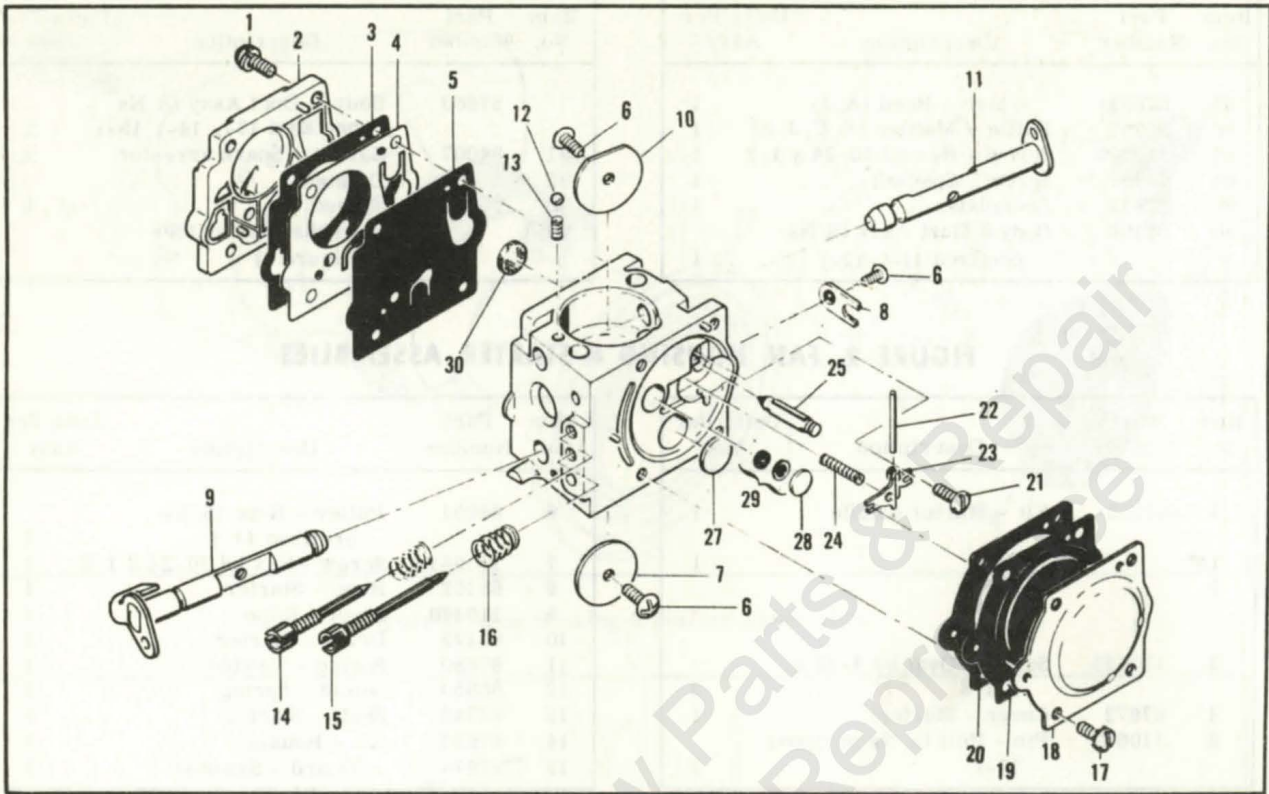

*Furnished on a 12-1, 2 inch strip containing 9 beads (enough for 9 replacements)

Figure 4. Carburetor Assembly

Figure 5. Carburetor Assembly

FIGURE 4. CARBURETOR ASSEMBLY

Item No.	Part Number	Description	Units Per Assy	Item No.	Part Number	Description	Units Per Assy
	**84015	Carburetor Assy	1	17	70798	Screw - Diaphragm cover	4
1	67501	Screw - Pump cover	4	18	83761	Cover - Diaphragm	1
2	83760	Cover - Pump	1	19	*67499	Diaphragm - Metering	1
3	*67495	Gasket - Cover	1	20	*67496	Gasket - Diaphragm	1
4	*67498	Diaphragm - Check valve	1	21	*67500	Screw - Lever pin	1
5	*83114	Diaphragm - Fuel pump	1	22	*67508	Pin - Lever	1
6	*47690	Screw - Plate	3	23	*67509	Lever - Metering	1
7	83762	Plate - Throttle	1	24	*67503	Spring - Lever	1
8	67489	Clip - Shaft	1	25	*67491	Valve - Needle	1
9	67486	Shaft Assy - Throttle	1	26	Deleted		
10	67490	Plate - Choke	1	27	*71690	Plug - 3/8	1
11	67488	Shaft Assy - Choke	1	28	*69506	Plug - 5/16	1
12	*100302	Ball - Choke friction	1	29	83758	Kit - Valve & Seat Assy	1
13	*67504	Spring - Choke	1	30	*67507	Screen - Fuel	1
14	*67506	Needle - High speed	1		*67482	Gasket Set	
15	*67505	Needle - Idle	1		67481	Repair Kit	
16	*67502	Spring - Needle	2				