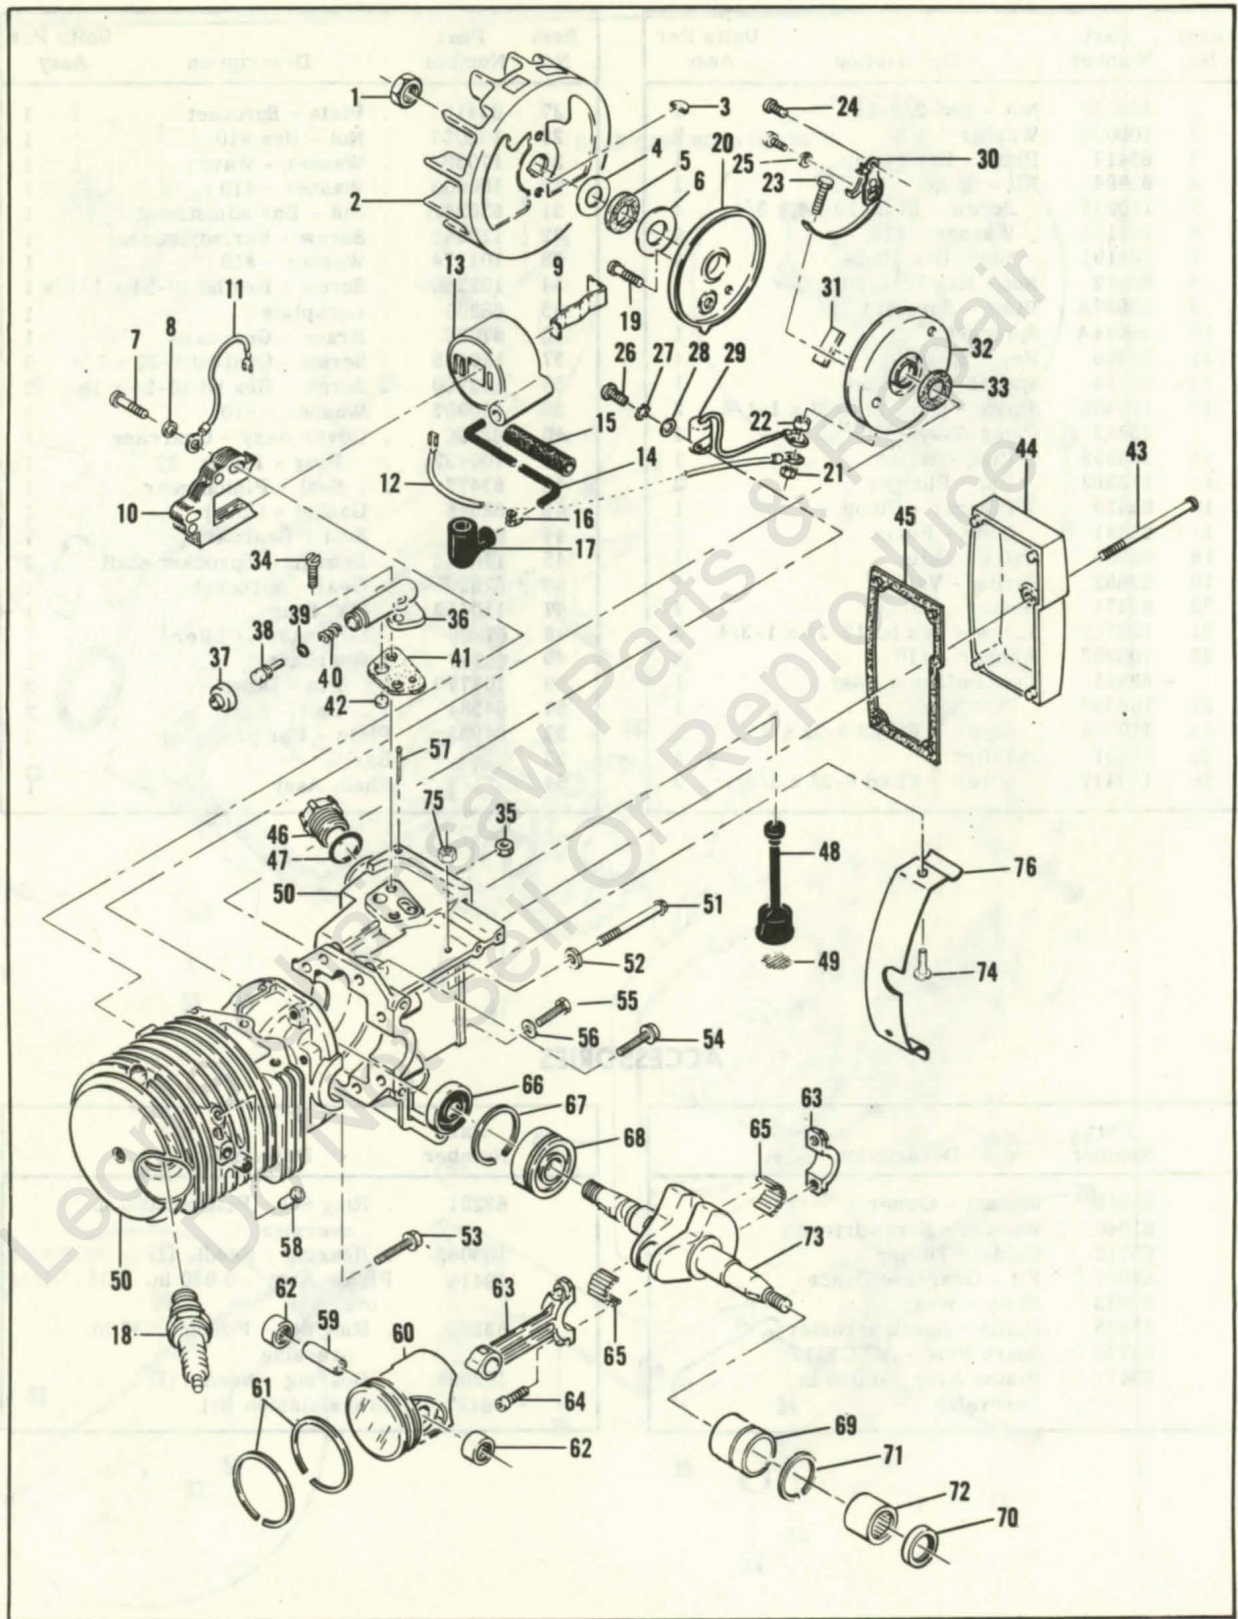

FIGURE 6. POWERHEAD ASSEMBLY

LG-6 AUTOMATIC

Figure 6. Powerhead Assembly

FIGURE 6. POWERHEAD ASSEMBLY

Item No.	Part Number	Description	Units Per Assy
1	101391	Nut - Hex 3/8-24	1
2	61737A	Flywheel Assy	1
3	103879	Key - Woodruff	1
4	67057	Washer - Thrust	1
5	67056	Seal	1
6	67054	Washer - Thrust	1
7	110127	Screw - Fil hd 10-24 x 7/8	2
8	100003	Washer - #10	2
9	51253	Retainer - Coil	1
10	68164	Lamination Assy	1
11	62819	Wire Assy - Ground	1
12	62818A	Wire Assy - Primary	1
13	63888	Coil & Terminal Assy	1
14	67450	. Wire & Sleeve Assy-Sp. Plug	1
15	67127	. . Sleeve	1
16	62932	. . Connector	1
17	62926	. . Boot	1
18	63432	Spark Plug	1
19	110349	Screw - Rd hd 8-32 x 3/4	1
20	62362	Cover - Breaker box	1
21	100298	Nut - Hex 6-32	1
22	62365	Spacer - Breaker screw	1
23	110346	Screw - Hex hd 6-32 x 3/4	1
24	100934	Screw - Rd hd 8-32 x 3/8	2
25	105976	Washer - #8	1
26	100414	Screw - Fil hd 8-32 x 1/2	1
27	100252	Lockwasher - #8	1
28	100080	Washer - #8	1
29	61650	Condenser	1
30	62363	Breaker Assy	1
31	54184	Wiper - Cam	1
32	62361	Box - Breaker	1
33	67051	Seal - Box	1
34	100414	Screw - Fil hd 8-32 x 1/2	2
35	100955	Nut - Hex 8-32	1
36	62261A	Housing - Pump	1
37	62262	Cap - Housing	1
38	62266	Plunger - Pump	1

Item No.	Part Number	Description	Units Per Assy
39	101056	"O" Ring	1
40	66687	Spring - Plunger	1
41	62230	Gasket - Pump	1
42	62909	Valve - Pump	1
43	110407	Screw - Pan hd 10-24 x 3-1/2	1
44	63974	Cover - Oil tank	1
45	63442	Gasket - Cover	1
46	57129A	Cap	1
47	101148	"O" Ring	1
48	62123B	Hose Assy - Oil	1
49	51506	. Screen - Hose	1
50	68543	Crankcase Assy	1
51	62105	. Screw Assy - Sealing	4
52	62842	. . Washer - Sealing	4
53	110404	. Screw Assy - 8-32 x 7/8	1
54	110288	. Screw Assy - 8-32 x 3/4	2
55	63607	. Screw Assy - Sealing	1
56	63606	. . Washer - Sealing	1
57	100010	. Pin - Cotter	1
58	64714	. Valve - Compression release	1
59	65389	Pin - Piston	1
60	69412	Piston Assy	1
61	63290	. Ring Set - Piston	1
62	103085	. Bearing - Needle	2
63	65401	Connecting Rod Assy	1
64	61627A	. Screw - Skt hd 8-36 x 1/2	2
65	63225	. Roller - Needle (set of 20)	1
66	65746	Oil Seal	1
67	63464	Ring - Snap	1
68	63429B	Bearing - Ball	1
69	63492	Insert & Bearing Assy	1
70	65747	. Oil Seal	1
71	63699	. Ring - Insert	1
72	104357	. Bearing - Needle	1
73	68505	Crankshaft	1
74	105221	Screw - Rd hd 10-24 x 5/16	2
75	101191	Nut - Hex 10-24	2
76	65363	Guard - Crankcase	1