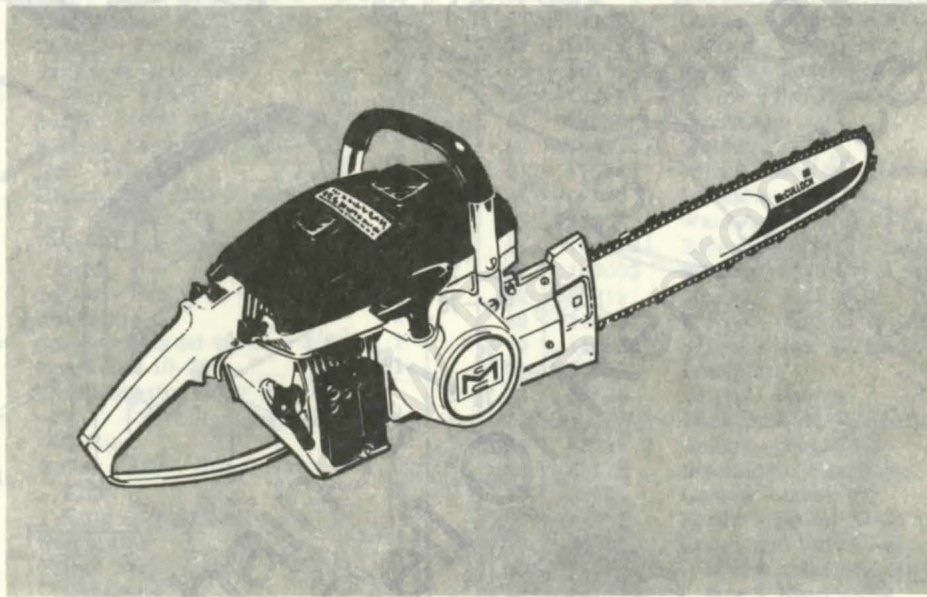

LG-6 AUTOMATIC Chain Saw

Model Number 600411

Serial Numbers Prefixed 10-

ILLUSTRATED PARTS LIST

September 1968

The policy of McCulloch Corporation is one of continual improvement in design, manufacturing and engineering advancement wherever possible to assure still finer two-cycle power tools. Hence, specifications, equipment, colors, design and manufacturer's suggested list prices are subject to change without notice and McCulloch Corporation reserves the right to make such changes without prior notification or obligation to backfit or supply backfit components for units previously shipped from the factory.