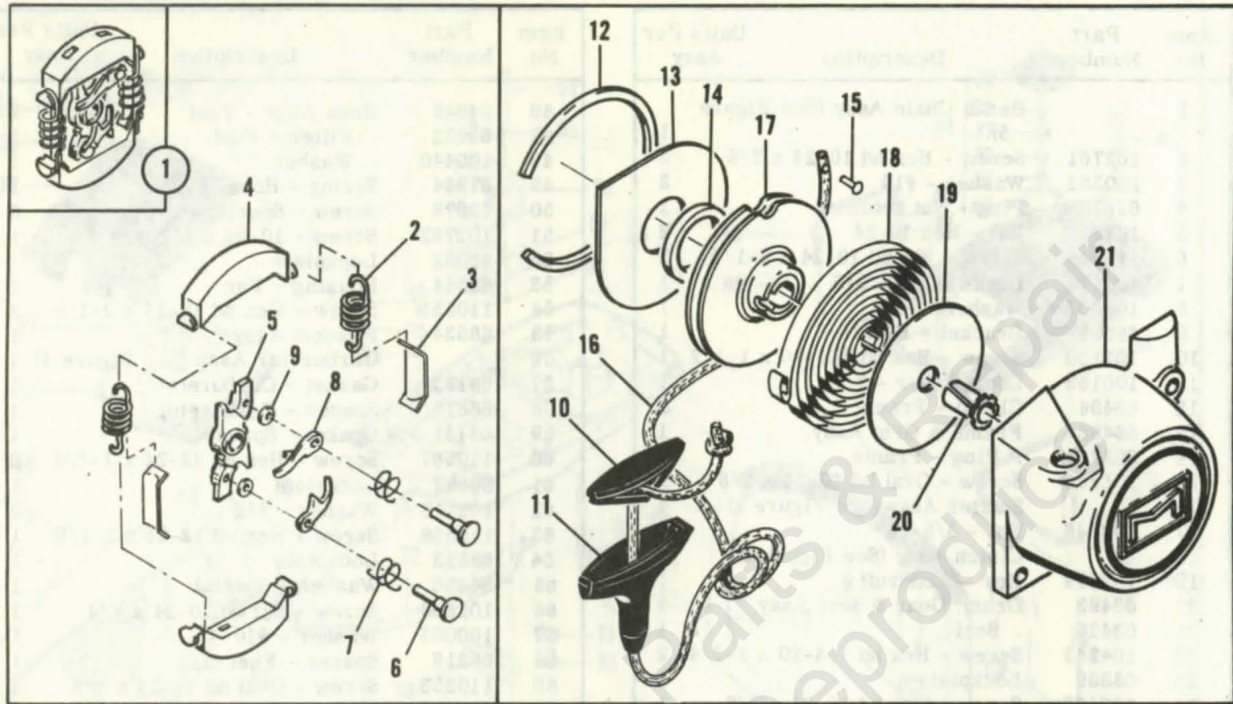

Part numbers which have changed since the previous printing of the illustrated parts list covering these saws, are indicated by a dash (-) preceding the new part number.

LG-6 AUTOMATIC

FIGURE 1. ENGINE EXPOSED VIEW - GENERAL

Figure 2. Clutch and Starter Assembly

Figure 3. Fuel Tank Assembly

FIGURE 2. CLUTCH AND STARTER ASSEMBLY

Item No.	Part Number	Description	Units Per Assy
1	68835	Clutch Assy	1
2	66384	. Spring - Clutch	2
3	64583	. Retainer - Spring	2
4	67233	. Shoe - Clutch	2
5	68842	. Rotor Assy	1
6	67112	. . Rivet	2
7	68837	. . Spring	2
8	68836	. . Pawl	2
9	65473	. . Washer	2
	67058	Starter Assy	1
10	62191A	. Insert	1

FIGURE 3. FUEL TANK ASSEMBLY

Item No.	Part Number	Description	Units Per Assy
1	68683	Fuel Tank Assy	1
2	105788	. Rivet	2
3	110531	. Rivet	3
4	100010	. Pin - Cotter	1
5	102660	. Screw - Skt hd 10-24 x 7/8	1
6	100003	. Washer - #10	1
7	64872	Grip - Handle	1
8	105673	Pin - Roll 3/32 x 9/16	2
9	68517	Button - Choke	1
10	101056	"O" Ring	1
11	64871	Button & Rod Assy	1
12	68522	Seal - Throttle rod	1
13	110378	Pin - Roll 3/16 x 15/16	1
14	65734	Spring - Throttle return	1
15	67224	Trigger	1
16	110537	Screw - Trigger adjustment	1
17	105249	Screw - Rd hd 8-32 x 3/8	2
18	64721	Bracket - Lever Assy	1
19	69687	Spring - Valve	1