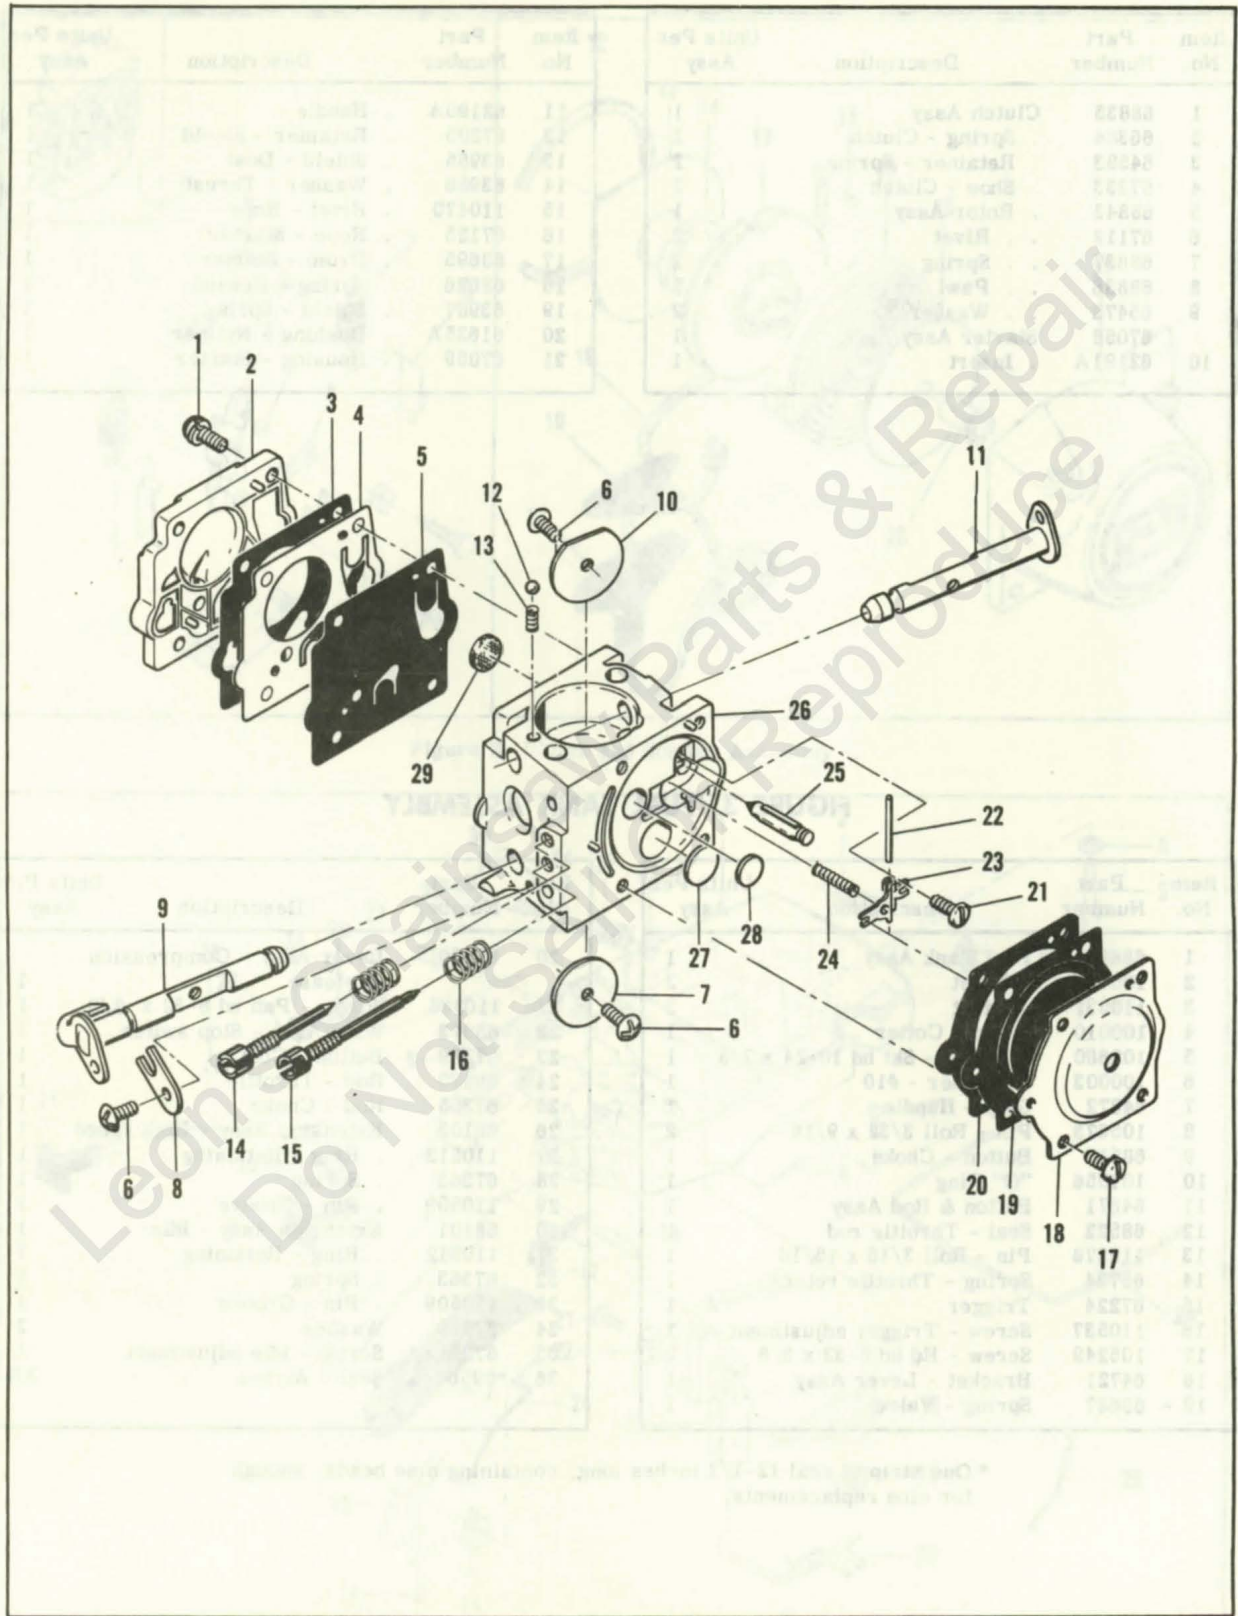

FIGURE 3. FUEL TANK ASSEMBLY

Item No.	Part Number	Description	Units Per Assy
1	68683	Fuel Tank Assy	1
2	105788	. Rivet	2
3	110531	. Rivet	3
4	100010	. Pin - Cotter	1
5	102660	. Screw - Skt hd 10-24 x 7/8	1
6	100003	. Washer - #10	1
7	64872	Grip - Handle	1
8	105673	Pin - Roll 3/32 x 9/16	2
9	68517	Button - Choke	1
10	101056	"O" Ring	1
11	64871	Button & Rod Assy	1
12	68522	Seal - Throttle rod	1
13	110378	Pin - Roll 3/16 x 15/16	1
14	65734	Spring - Throttle return	1
15	67224	Trigger	1
16	110537	Screw - Trigger adjustment	1
17	105249	Screw - Rd hd 8-32 x 3/8	2
18	64721	Bracket - Lever Assy	1
19	69687	Spring - Valve	1

* One strip of seal 12-1/2 inches long, containing nine beads, enough for nine replacements.

LG-6 AUTOMATIC

FIGURE 3 CLUTCH AND STARTER ASSEMBLY

Figure 4. Carburetor Assembly

FIGURE 4. CARBURETOR ASSEMBLY

Item No.	Part Number	Description	Units Per Assy
	67379	Carburetor Assy	1
1	67501	. Screw - Pump cover	4
2	67484	. Cover - Pump	1
3 *	67495	. Gasket - Cover	1
4 *	67498	. Diaphragm - Check valve	1
5 *	67497	. Diaphragm - Fuel pump	1
6 *	47690	. Screw - Plate	3
7	67487	. Plate - Throttle	1
8	67489	. Clip - Shaft	1
9	67486	. Shaft Assy - Throttle	1
10	67490	. Plate - Choke	1
11	67488	. Shaft Assy - Choke	1
12 *	100302	. Ball - Choke friction	1
13 *	67504	. Spring - Choke	1
14 *	67506	. Needle - High speed	1
15 *	67505	. Needle - Idle	1
16 *	67502	. Spring - Needle	2

Item No.	Part Number	Description	Units Per Assy
17	70798	. Screw - Diaphragm cover	4
18	67485	. Cover - Diaphragm	1
19 *	67499	. Diaphragm - Metering	1
20 *	67496	. Gasket - Diaphragm	1
21 *	67500	. Screw - Lever pin	1
22 *	67508	. Pin - Lever	1
23 *	67509	. Lever - Metering	1
24 *	67503	. Spring - Lever	1
25 *	67491	. Valve - Needle	1
26	67483	. Body Assy - Carburetor	1
27 *	67492	. Plug - 3/8	1
28 *	67493	. Plug - 5/16	1
29 *	67507	. Screen - Fuel	1
	* 67482	Gasket Set	
	67481	Repair Kit	