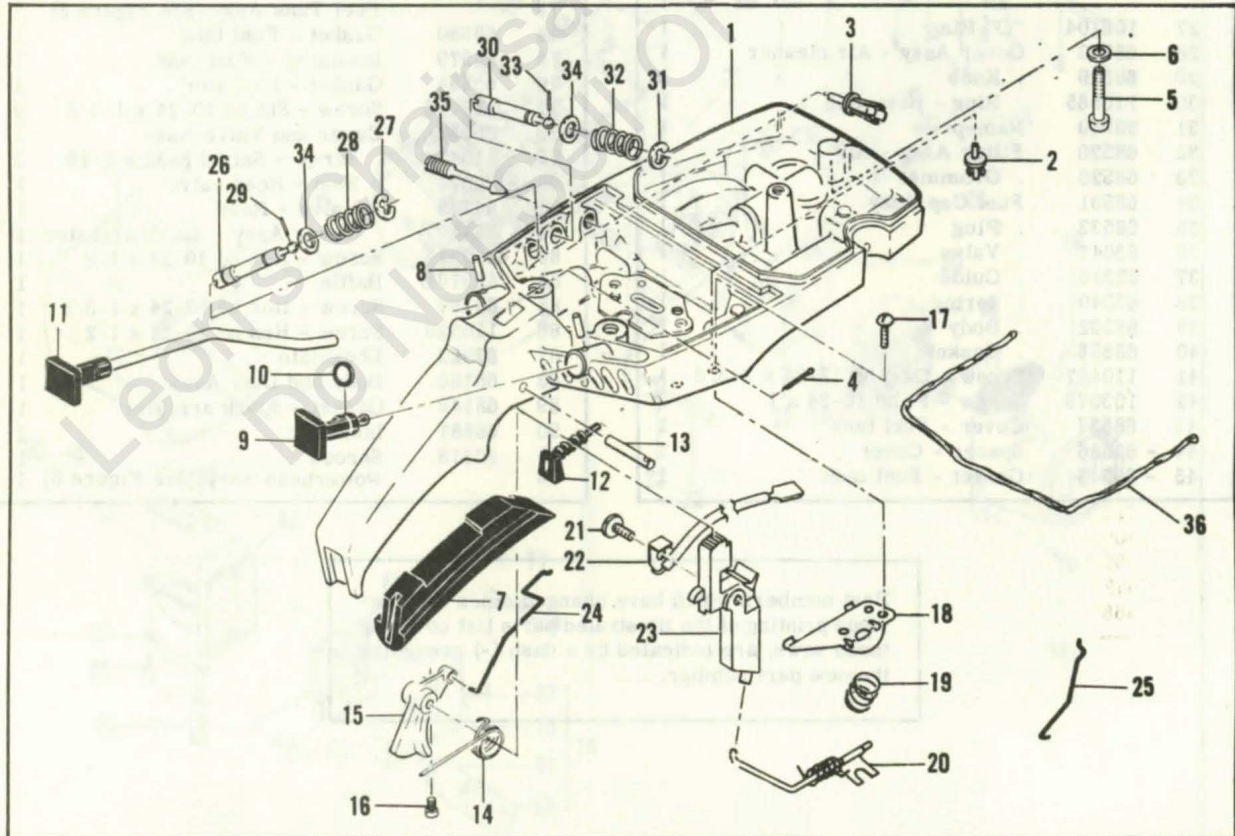

Part numbers which have changed since the previous printing of the illustrated parts list covering these saws, are indicated by a dash (-) preceding the new part number.

LG-6 AUTOMATIC

FIGURE 1. ENGINE EXPOSED VIEW - GENERAL

Figure 2. Clutch and Starter Assembly

Figure 3. Fuel Tank Assembly

FIGURE 2. CLUTCH AND STARTER ASSEMBLY

Item No.	Part Number	Description	Units Per Assy
1	68835	Clutch Assy	1
2	66384	. Spring - Clutch	2
3	64583	. Retainer - Spring	2
4	67233	. Shoe - Clutch	2
5	68842	. Rotor Assy	1
6	67112	. . Rivet	2
7	68837	. . Spring	2
8	68836	. . Pawl	2
9	65473	. . Washer	2
	67058	Starter Assy	1
10	62191A	. Insert	1

FIGURE 3. FUEL TANK ASSEMBLY

Item No.	Part Number	Description	Units Per Assy
1	68683	Fuel Tank Assy	1
2	105788	. Rivet	2
3	110531	. Rivet	3
4	100010	. Pin - Cotter	1
5	102660	. Screw - Skt hd 10-24 x 7/8	1
6	100003	. Washer - #10	1
7	64872	Grip - Handle	1
8	105673	Pin - Roll 3/32 x 9/16	2
9	68517	Button - Choke	1
10	101056	"O" Ring	1
11	64871	Button & Rod Assy	1
12	68522	Seal - Throttle rod	1
13	110378	Pin - Roll 3/16 x 15/16	1
14	65734	Spring - Throttle return	1
15	67224	Trigger	1
16	110537	Screw - Trigger adjustment	1
17	105249	Screw - Rd hd 8-32 x 3/8	2
18	64721	Bracket - Lever Assy	1
19	69687	Spring - Valve	1