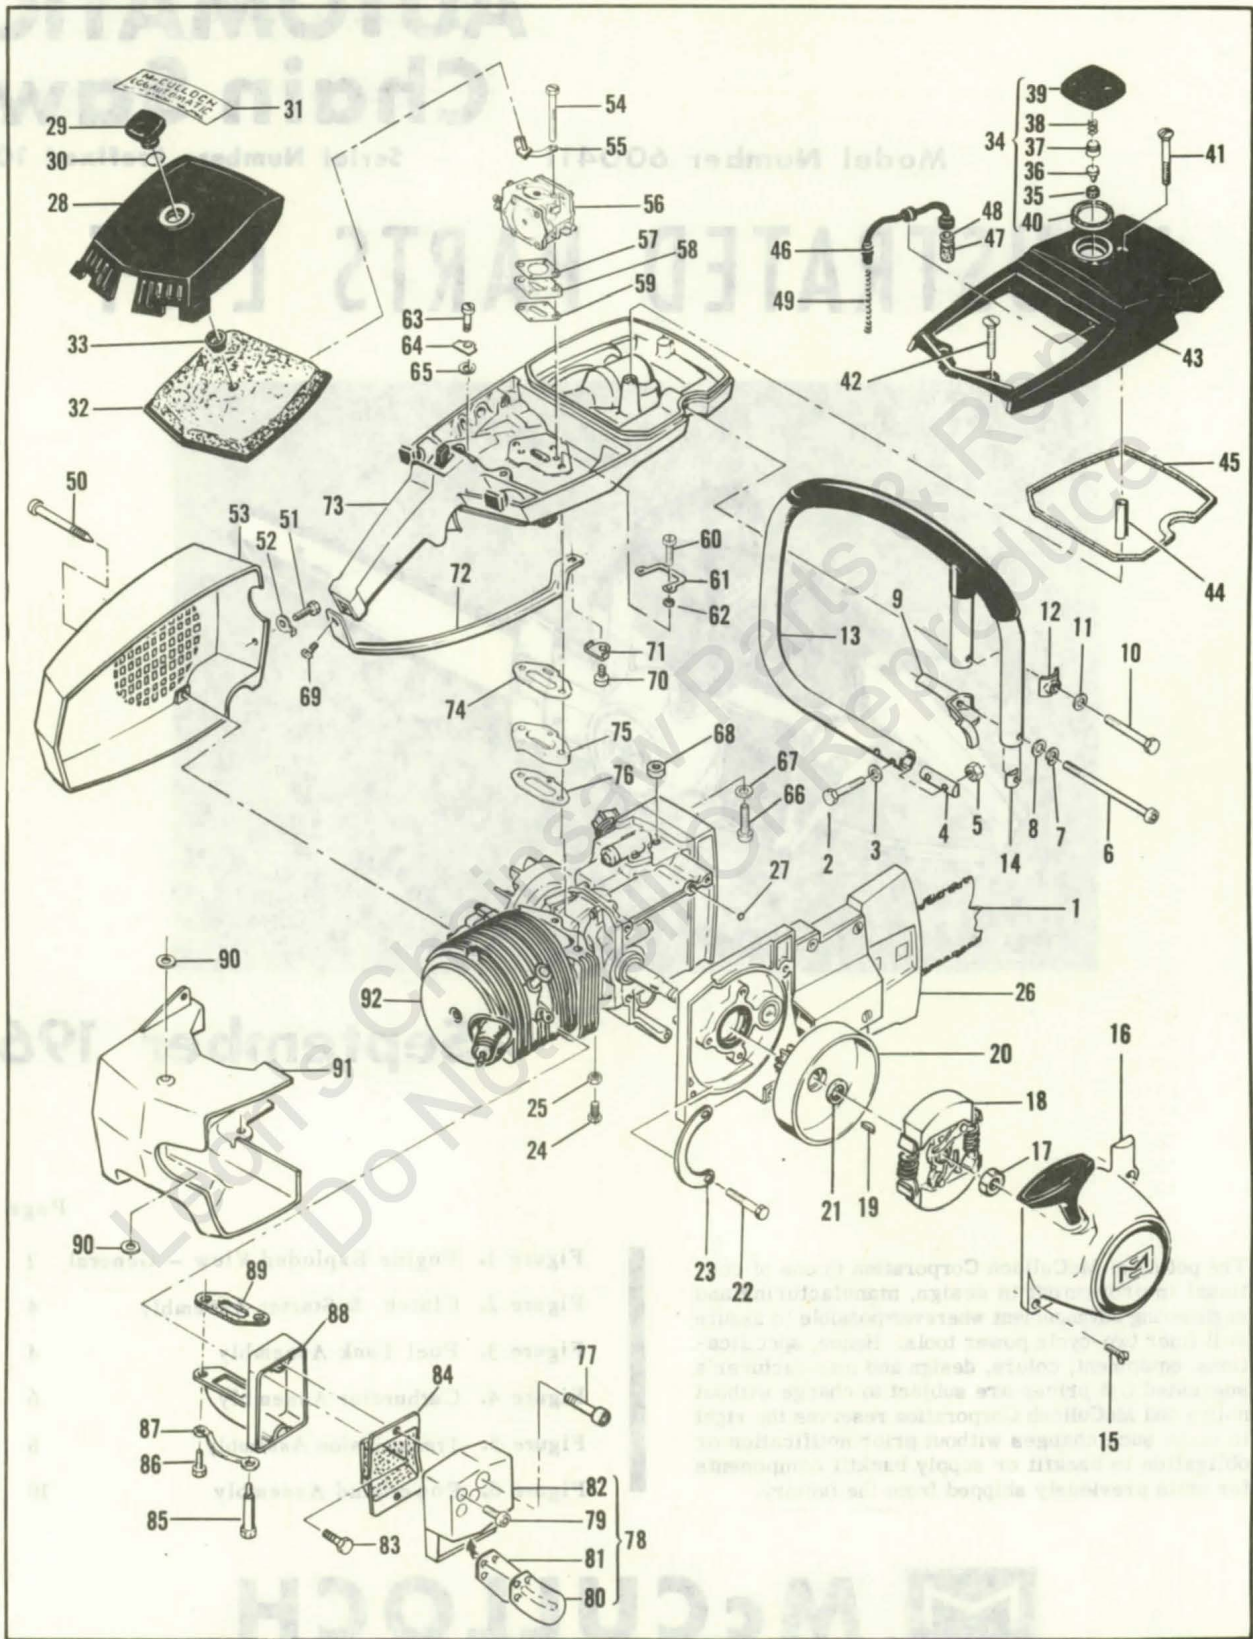

McCULLOCH

LG-6 AUTOMATIC

Figure 1. Engine Exploded View-General

FIGURE 1. ENGINE EXLODED VIEW — GENERAL

Item No.	Part Number	Description	Units Per Assy	Item No.	Part Number	Description	Units Per Assy
1		Bar & Chain Assy (See Figure 5)	1	46	64848	Hose Assy - Fuel	1
2	102761	Screw - Hex hd 10-24 x 7/8	2	47	63932	. Filter - Fuel	1
3	100352	Washer - #10	2	48	100440	. Washer	1
4	61678	Plug - Nut retainer	1	49	67944	Spring - Hose	1
5	101326	Nut - Hex 10-24	2	50	62978	Screw - Special	3
6	110448	Screw - Skt hd 10-24 x 3-1/4	1	51	102762	Screw - 10-24 x 1/2	1
7	103174	Lockwasher - #10	1	52	28052	Lockplate	1
8	100003	Washer - #10	1	53	68544	Housing - Fan	1
9	68503	Bracket - Frame	1	54	110551	Screw - Hex hd 10-24 x 2-1/8	2
10	102130	Screw - Hex hd 1/4-20 x 1-1/2	1	55	68534	Bracket Assy	1
11	100153	Lockwasher - 1/4	1	56		Carburetor Assy (See Figure 4)	1
12	63484	Clamp - Frame	1	57	68132	Gasket - Carburetor	1
13	68458	Frame & Grip Assy	1	58	66678	Spacer - Carburetor	1
14	62271	. Plug - Frame	1	59	68131	Gasket - Spacer	1
15	101386	Screw - Oval hd 10-24 x 5/8	1	60	110567	Screw - Hex hd 12-24 x 1-1/4	2
16		Starter Assy (See Figure 2)	1	61	68582	Lockplate	1
17	103746	Nut - 3/8-24	1	62	102115	Washer - #12	2
18		Clutch Assy (See Figure 2)	1	63	110568	Screw - Hex hd 12-24 x 1-1/8	1
19	103879	Key - Woodruff	1	64	68523	Lockplate	1
20	63493	Drum, Gear & Seal Assy	1	65	64856	Washer - Special	1
21	63476	. Seal	1	66	102660	Screw - Skt hd 10-24 x 7/8	1
22	104243	Screw - Hex hd 1/4-20 x 1-3/4	2	67	100003	Washer - #10	1
23	68509	Lockplate	1	68	68219	Spacer - Fuel tank	1
24	103469	Screw - Hex hd 10-24 x 3/8	1	69	110353	Screw - Oval hd 10-24 x 3/8	1
25	105367	Nut - Hex 10-24	1	70	110566	Screw - Hex hd 12-24 x 5/8	1
26		Transmission Assy (See Figure 5)	1	71	68508	Lockplate	1
27	106104	"O" Ring	1	72	68463	Brace - Handle	1
28	68530	Cover Assy - Air cleaner	1	73		Fuel Tank Assy (See Ffigure 3)	1
29	68529	. Knob	1	74	68580	Gasket - Fuel tank	1
30	110565	. Ring - Retaining	1	75	68579	Insulator - Fuel tank	1
31	68540	Nameplate	1	76	68594	Gasket - Insulator	1
32	68526	Filter Assy - Air	1	77	110473	Screw - Skt hd 10-24 x 1-5/8	2
33	68528	. Grommet	1	78	65532	Cover and Valve Assy	1
34	68531	Fuel Cap Assy	1	79	110472	. Screw - Skt hd 8-32 x 5/16	3
35	68533	. Plug	1	80	- 69077	. Stop - Reed valve	1
36	63041	. Valve	1	81	64785	. Valve - Reed	1
37	62316	. Guide	1	82	65419	. Cover Assy - Spark arrester	1
38	63040	. Spring	1	83	110341	Screw - Hex hd 10-24 x 1/2	1
39	68532	. Body	1	84	62379B	Baffle	1
40	68653	. Gasket	1	85	68187	Screw - Hex hd 10-24 x 1-3/8	1
41	110402	Screw - Oval hd 12-24 x 2-3/8	1	86	110529	Screw - Hex hd 10-24 x 1/2	1
42	103579	Screw - Fl hd 10-24 x 1	2	87	67922	Lockplate	1
43	68537	Cover - Fuel tank	1	88	68186	Body and Duct Assy	1
44	- 69686	Spacer - Cover	1	89	68149	Gasket - Spark arrester	1
45	- 69345	Gasket - Fuel tank	1	90	68581	Insulator	2
				91	67378	Shroud	1
				92		Powerhead Assy (See Figure 6)	1