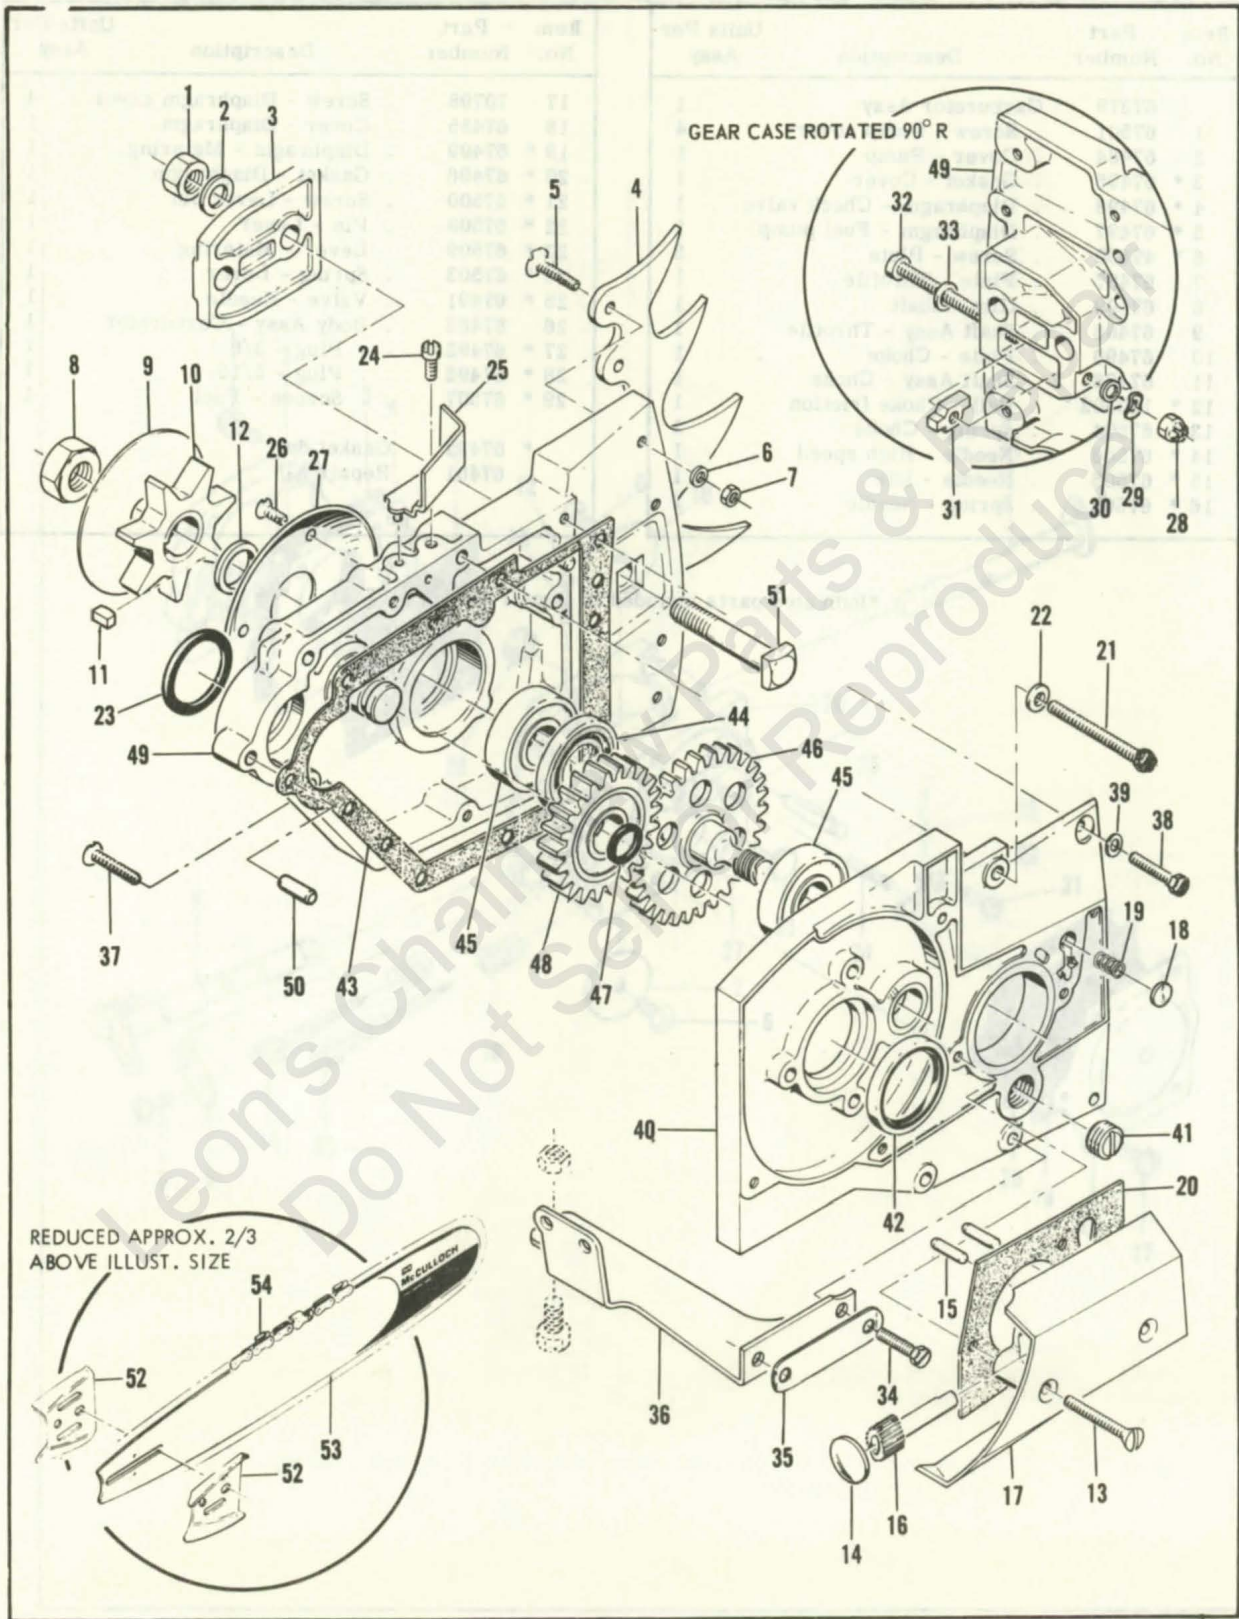

*Indicates parts included in Repair Kit, P/N 67481

LG-6 AUTOMATIC

FIGURE 4 CARBURATOR ASSEMBLY

Figure 5. Transmission Assembly

FIGURE 5. TRANSMISSION ASSEMBLY

Item No.	Part Number	Description	Units Per Assy	Item No.	Part Number	Description	Units Per Assy
1	103729	Nut - Hex 3/8-24	2	27	63416	. Plate - Sprocket	1
2	100006	Washer - 3/8	2	28	102067	. Nut - Hex #10	1
3	63417	Plate - Bar clamp	1	29	110387	. Washer - Wave	1
4	63994	Kit - Spike	1	30	100003	. Washer - #10	1
5	110245	. Screw - Fl hd 10-24 x 3/4	4	31	63824A	. Nut - Bar adjustment	1
6	101174	. Washer - #10	4	32	110548	. Screw - Bar adjustment	1
7	101191	. Nut - Hex 10-24	4	33	101174	. Washer - #10	1
8	60972	Nut - Hex 7/16-20	1	34	102290	. Screw - Hex hd 10-24 x 1-1/8	1
9	63997A	Plate - Sprocket	1	35	68205	. Lockplate	1
10	36644A	Sprocket	1	36	67066	. Brace - Gearcase	1
11	63808	Key - Sprocket	1	37	110405	. Screw - Oval hd 8-32 x 7/8	3
12	64754	Spacer - Sprocket	1	38	102760	. Screw - Hex hd 10-24 x 1	2
13	110406	Screw - Oval hd 8-32 x 1-1/4	2	39	100003	. Washer - #10	2
	65882	Pump Assy - Oil	1	40	- 68590	. Cover Assy - Gearcase	1
14	105559	. Plug - Welch	1	41	100432	. Plug - Filler	1
15	110392	. Pin - Plunger	2	42	63477	. Seal - Pinion gear	1
16	63428	. Plunger - Pump	1	43	68576	. Gasket - Cover	1
17	65881	. Body - Pump	1	44	63478	. Seal - Gearcase	1
18	62909	Valve - Oiler	1	45	110348	. Bearing - Sprocket shaft	2
19	63692	Spring - Valve	1	46	- 67899	. Gear - Sprocket	1
20	63474	Gasket - Pump	1	47	110452	. "O" Ring	1
21	102765	Screw - Hex hd 10-24 x 1-3/4	2	48	- 67896	. Gear Assy - Idler	1
22	100003	Washer - #10	2	49	- 68587	. Gearcase	1
	- 68585	Transmission Assy	1	50	101770	. Pin - Dowel	2
23	104360	. "O" Ring	1	51	64584	. Bolt - Bar	2
24	110055	. Screw - Fil hd 8-32 x 3/8	1	52	64935	Plate - Bar protector	2
25	63491	. Filler	1	53		Bar	1
26	110417	. Screw - Fl hd 6-32 x 3/8	3	54		Chain Assy	1