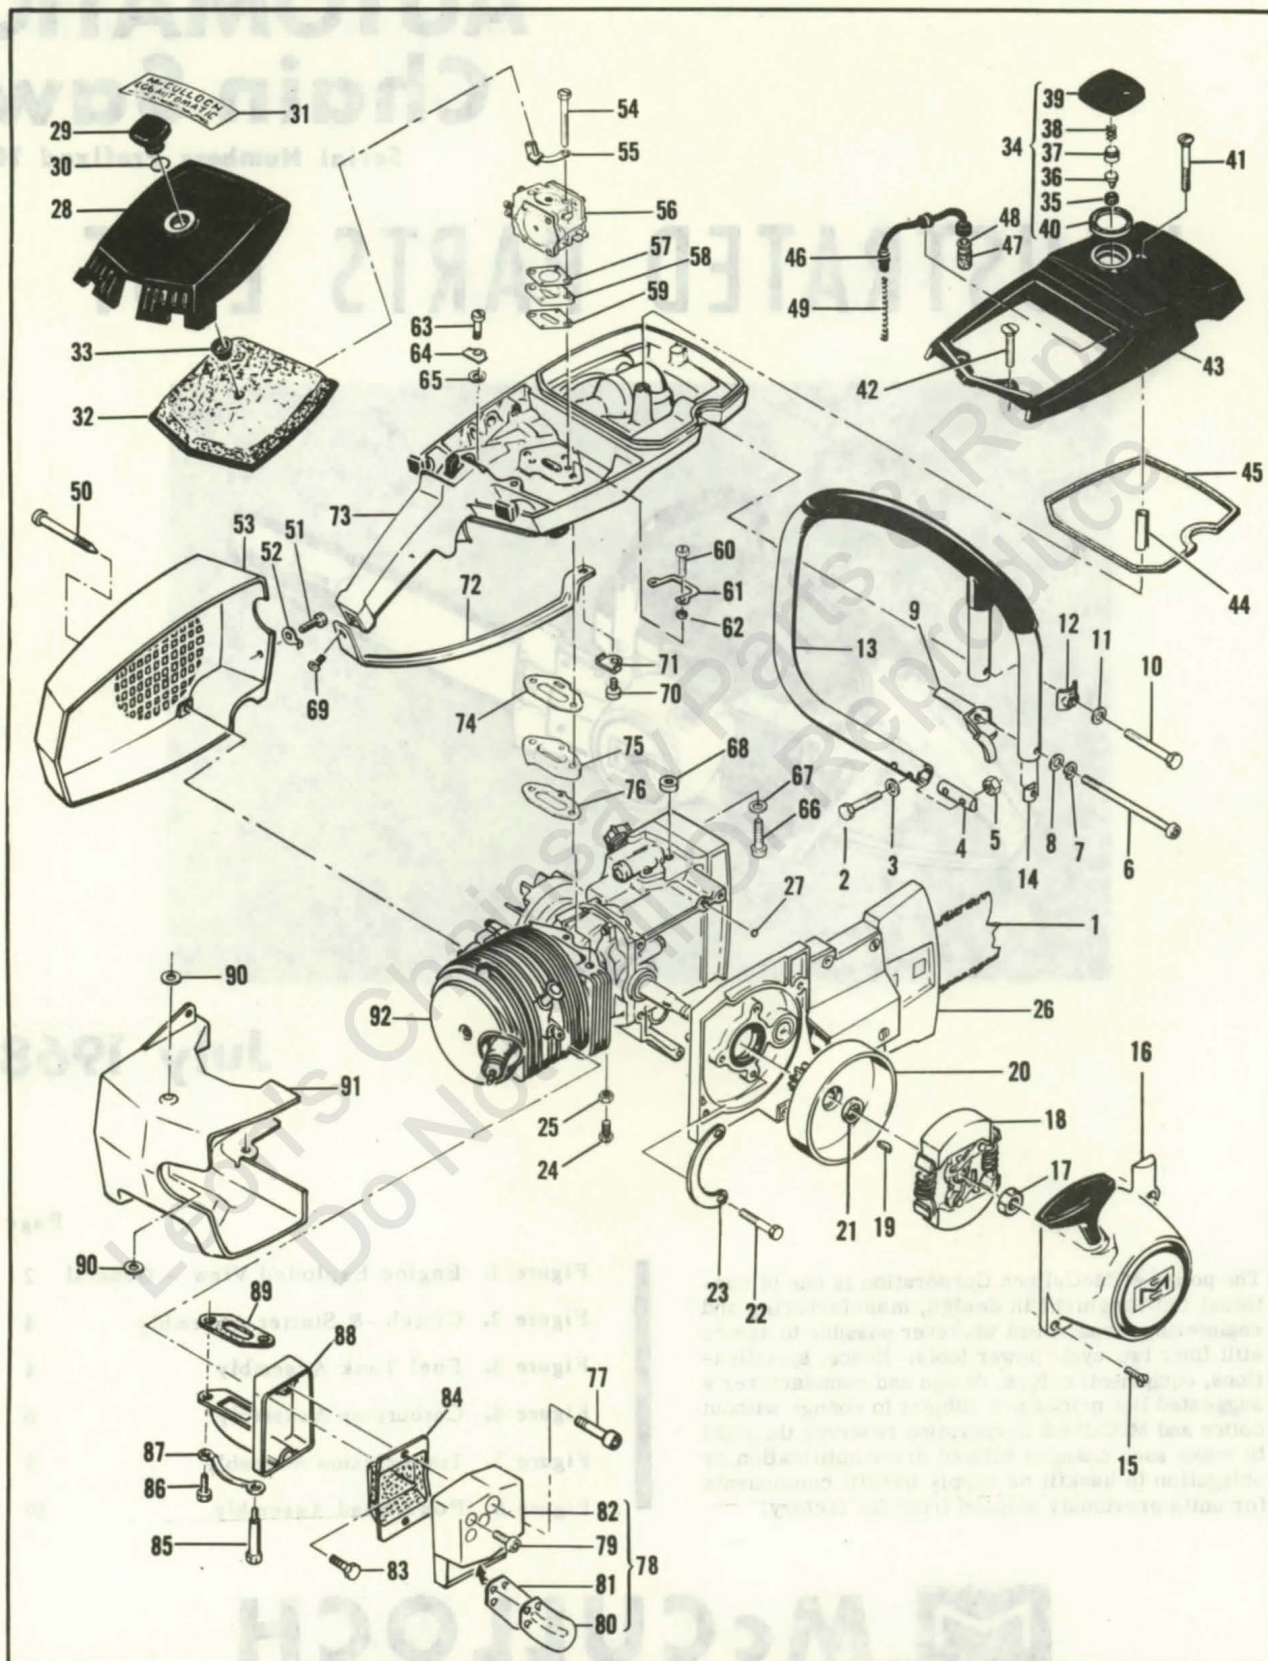

McCULLOCH

LG-6 AUTOMATIC

Figure 1. Engine Exploded View-General

FIGURE 1. ENGINE EXLODED VIEW — GENERAL

Item No.	Part Number	Description	Units Per Assy	Item No.	Part Number	Description	Units Per Assy
1		Bar & Chain Assy (See Figure 5)	1	46	64848	Hose Assy - Fuel	1
2	102761	Screw - Hex hd 10-24 x 7/8	2	47	63932	. Filter - Fuel	1
3	100352	Washer - #10	2	48	100440	. Washer	1
4	61678	Plug - Nut retainer	1	49	67944	Spring - Hose	1
5	101326	Nut - Hex 10-24	2	50	62978	Screw - Special	3
6	110448	Screw - Skt hd 10-24 x 3-1/4	1	51	102762	Screw - 10-24 x 1/2	1
7	103174	Lockwasher - #10	1	52	28052	Lockplate	1
8	100003	Washer - #10	1	53	68544	Housing - Fan	1
9	68503	Bracket - Frame	1	54	110551	Screw - Hex hd 10-24 x 2-1/8	2
10	102130	Screw - Hex hd 1/4-20 x 1-1/2	1	55	68534	Bracket Assy	1
11	100153	Lockwasher - 1/4	1	56		Carburetor Assy (See Figure 4)	1
12	63484	Clamp - Frame	1	57	68132	Gasket - Carburetor	1
13	68458	Frame & Grip Assy	1	58	66678	Spacer - Carburetor	1
14	62271	. Plug - Frame	1	59	68131	Gasket - Spacer	1
15	101386	Screw - Oval hd 10-24 x 5/8	1	60	110567	Screw - Hex hd 12-24 x 1-1/4	2
16		Starter Assy (See Figure 2)	1	61	68582	Lockplate	1
17	103746	Nut - 3/8-24	1	62	102115	Washer - #12	2
18		Clutch Assy (See Figure 2)	1	63	110568	Screw - Hex hd 12-24 x 1-1/8	1
19	103879	Key - Woodruff	1	64	68523	Lockplate	1
20	63493	Drum, Gear & Seal Assy	1	65	64856	Washer - Special	1
21	63476	. Seal	1	66	102660	Screw - Skt hd 10-24 x 7/8	1
22	104243	Screw - Hex hd 1/4-20 x 1-3/4	2	67	100003	Washer - #10	1
23	68509	Lockplate	1	68	68219	Spacer - Fuel tank	1
24	103469	Screw - Hex hd 10-24 x 3/8	1	69	110353	Screw - Oval hd 10-24 x 3/8	1
25	105367	Nut - Hex 10-24	1	70	110566	Screw - Hex hd 12-24 x 5/8	1
26		Transmission Assy (See Figure 5)	1	71	68508	Lockplate	1
27	106104	"O" Ring	1	72	68463	Brace - Handle	1
28	68530	Cover Assy - Air cleaner	1	73		Fuel Tank Assy (See Figure 3)	1
29	68529	. Knob	1	74	68580	Gasket - Fuel tank	1
30	110565	. Ring - Retaining	1	75	68579	Insulator - Fuel tank	1
31	68540	Nameplate	1	76	68594	Gasket - Insulator	1
32	68526	Filter Assy - Air	1	77	110473	Screw - Skt hd 10-24 x 1-5/8	2
33	68528	. Grommet	1	78	65532	Cover and Valve Assy	1
34	68531	Fuel Cap Assy	1	79	110472	. Screw - Skt hd 8-32 x 5/16	3
35	68533	. Plug	1	80	64784	. Stop - Reed valve	1
36	63041	. Valve	1	81	64785	. Valve - Reed	1
37	62316	. Guide	1	82	65419	. Cover Assy - Spark arrester	1
38	63040	. Spring	1	83	110341	Screw - Hex hd 10-24 x 1/2	1
39	68532	. Body	1	84	62379B	Baffle	1
40	68653	. Gasket	1	85	68187	Screw - Hex hd 10-24 x 1-3/8	1
41	110402	Screw - Oval hd 12-24 x 2-3/8	1	86	110529	Screw - Hex hd 10-24 x 1/2	1
42	103579	Screw - Fl hd 10-24 x 1	2	87	67922	Lockplate	1
43	68537	Cover - Fuel tank	1	88	68186	Body and Duct Assy	1
44	63270	Spacer - Cover	1	89	68149	Gasket - Spark arrester	1
45	62102	Gasket - Fuel tank	1	90	68581	Insulator	2
				91	67378	Shroud	1
				92		Powerhead Assy (See Figure 6)	1