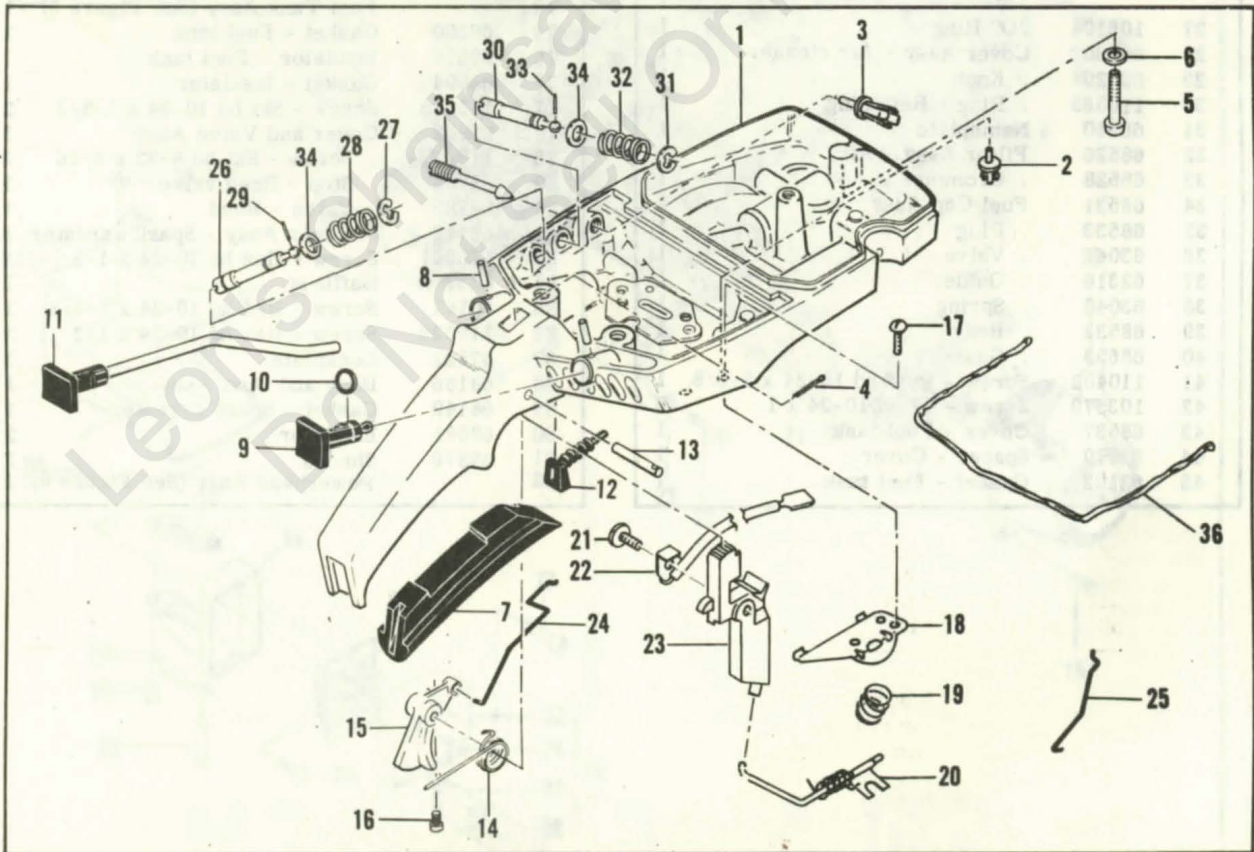

LG-6 AUTOMATIC

FIGURE 2. ENGINE EXPOSED VIEW - CONTINUED

Figure 2. Clutch and Starter Assembly

Figure 3. Fuel Tank Assembly

FIGURE 2. CLUTCH AND STARTER ASSEMBLY

Item No.	Part Number	Description	Units Per Assy
1	68835	Clutch Assy	1
2	66384	. Spring - Clutch	2
3	64583	. Retainer - Spring	2
4	67233	. Shoe - Clutch	2
5	68842	. Rotor Assy	1
6	67112	. . Rivet	2
7	68837	. . Spring	2
8	68836	. . Pawl	2
9	65473	. . Washer	2
	67058	Starter Assy	1
10	62191A	. Insert	1

FIGURE 3. FUEL TANK ASSEMBLY

Item No.	Part Number	Description	Units Per Assy
1	68683	Fuel Tank Assy	1
2	105788	. Rivet	2
3	110531	. Rivet	3
4	100010	. Pin - Cotter	1
5	102660	. Screw - Skt hd 10-24 x 7/8	1
6	100003	. Washer - #10	1
7	64872	Grip - Handle	1
8	105673	Pin - Roll 3/32 x 9/16	2
9	68517	Button - Choke	1
10	101056	"O" Ring	1
11	64871	Button & Rod Assy	1
12	68522	Seal - Throttle rod	1
13	110378	Pin - Roll 3/16 x 15/16	1
14	65734	Spring - Throttle return	1
15	67224	Trigger	1
16	110537	Screw - Trigger adjustment	1
17	105249	Screw - Rd hd 8-32 x 3/8	2
18	64721	Bracket - Lever Assy	1
19	64650	Spring - Valve	1

Item No.	Part Number	Description	Units Per Assy
27	63416	. Plate - Sprocket	1
28	102067	. Nut - Hex #10	1
29	110387	. Washer - Wave	1
30	100003	. Washer - #10	1
31	63824A	. Nut - Bar adjustment	1
32	110548	. Screw - Bar adjustment	1
33	101174	. Washer - #10	1
34	102290	. Screw - Hex hd 10-24 x 1-1/8	1
35	68205	. Lockplate	1
36	67066	. Brace - Gearcase	1
37	110405	. Screw - Oval hd 8-32 x 7/8	3
38	102760	. Screw - Hex hd 10-24 x 1	2
39	100003	. Washer - #10	2
40	68490	Cover Assy - Gearcase	1
41	100432	. Plug - Filler	1
42	63477	. Seal - Pinion gear	1
43	68576	Gasket - Cover	1
44	63478	. Seal - Gearcase	1
45	110348	. Bearing - Sprocket shaft	2
46	64775	. Gear - Sprocket	1
47	110452	. "O" Ring	1
48	66616	. Gear Assy - Idler	1
49	68488	. Gearcase	1
50	101770	. Pin - Dowel	2
51	64584	. Bolt - Bar	2
52	64935	Plate - Bar protector	2
53		Bar	1
54		Chain Assy	1