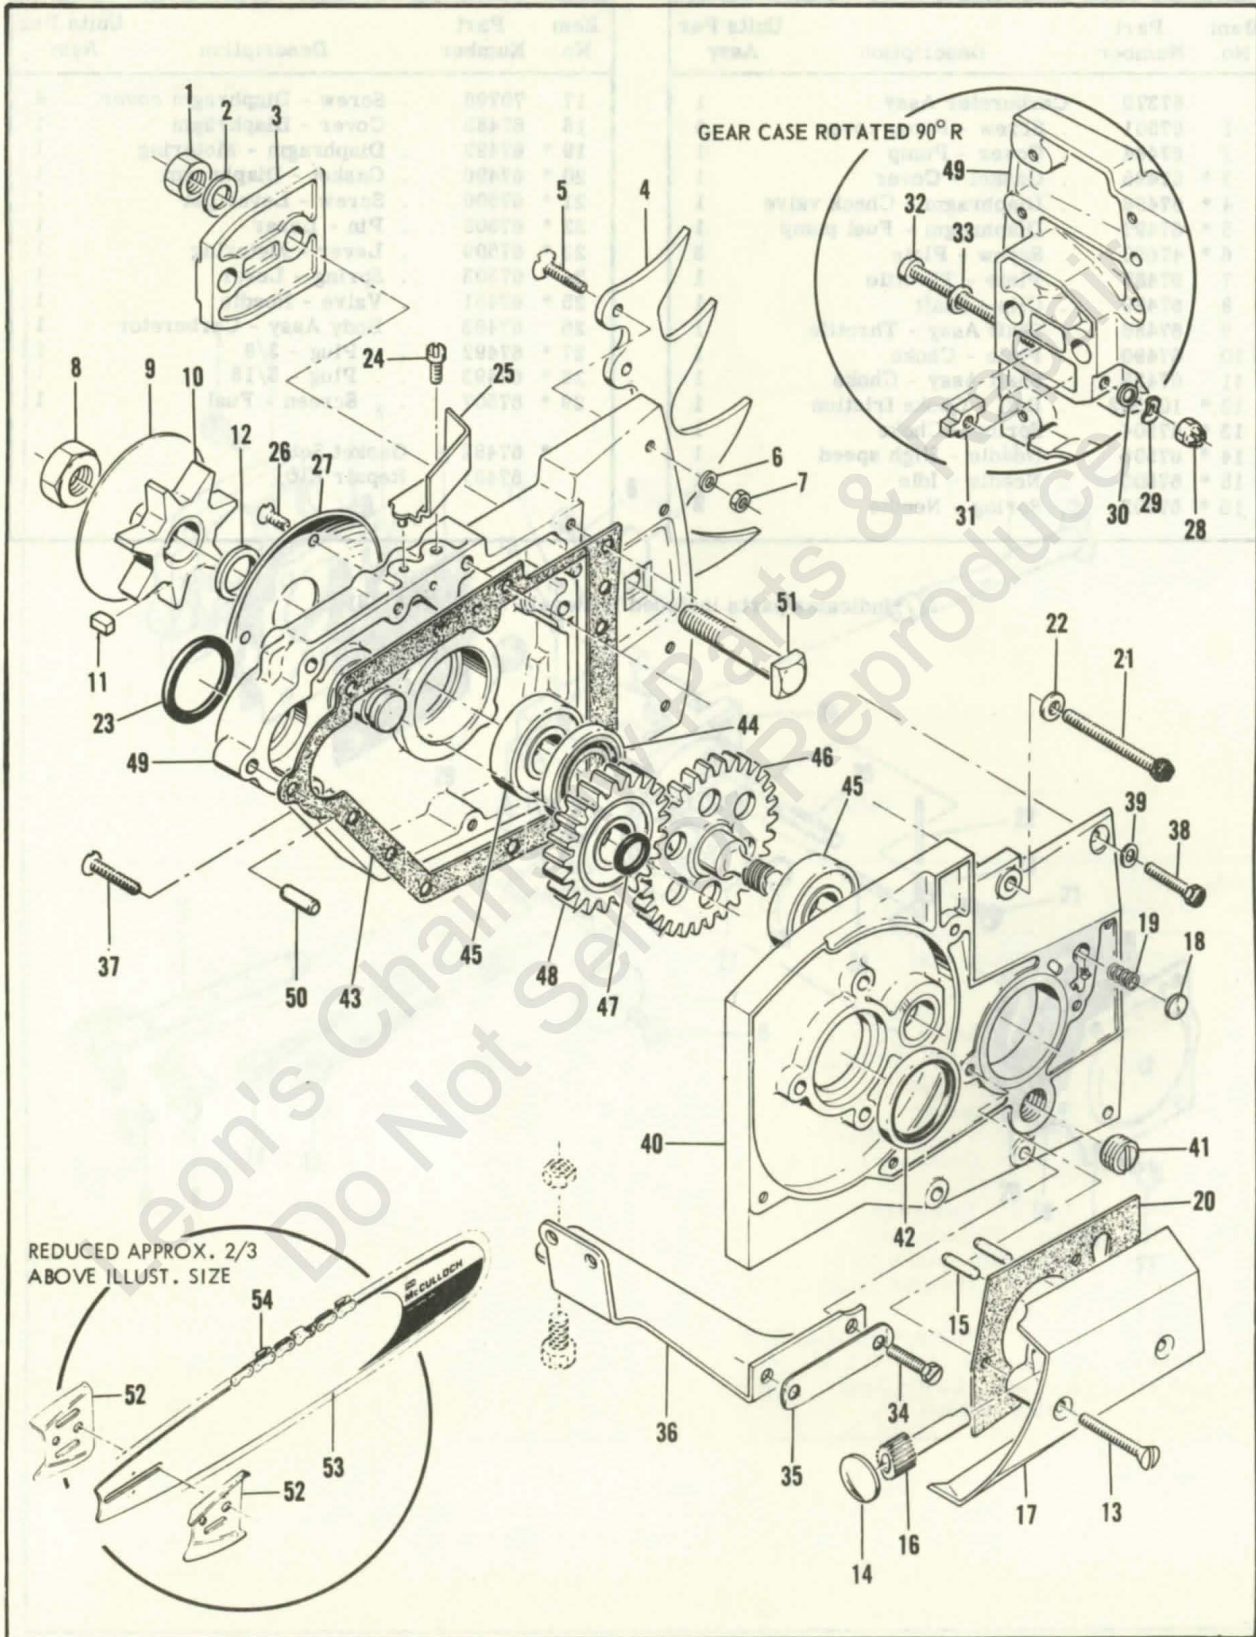

*Indicates parts included in Repair Kit, P/N 67481

LG-6 AUTOMATIC

FIGURE 4 CARBURATOR ASSEMBLY

Figure 5. Transmission Assembly

FIGURE 5. TRANSMISSION ASSEMBLY

Item No.	Part Number	Description	Units Per Assy
1	103729	Nut - Hex 3/8-24	2
2	100006	Washer - 3/8	2
3	63417	Plate - Bar clamp	1
4	63994	Kit - Spike	1
5	110245	. Screw - Fl hd 10-24 x 3/4	4
6	101174	. Washer - #10	4
7	101191	. Nut - Hex 10-24	4
8	60972	Nut - Hex 7/16-20	1
9	63997A	Plate - Sprocket	1
10	36644A	Sprocket	1
11	63808	Key - Sprocket	1
12	64754	Spacer - Sprocket	1
13	110406	Screw - Oval hd 8-32 x 1-1/4	2
	65882	Pump Assy - Oil	1
14	105559	. Plug - Welch	1
15	110392	. Pin - Plunger	2
16	63428	. Plunger - Pump	1
17	65881	. Body - Pump	1
18	62909	Valve - Oiler	1
19	63692	Spring - Valve	1
20	63474	Gasket - Pump	1
21	102765	Screw - Hex hd 10-24 x 1-3/4	2
22	100003	Washer - #10	2
	68487	Transmission Assy	1
23	104360	. "O" Ring	1
24	110055	. Screw - Fil hd 8-32 x 3/8	1
25	63491	. Filler	1
26	110417	. Screw - Fl hd 6-32 x 3/8	3

Item No.	Part Number	Description	Units Per Assy
27	63416	. Plate - Sprocket	1
28	102067	. Nut - Hex #10	1
29	110387	. Washer - Wave	1
30	100003	. Washer - #10	1
31	63824A	. Nut - Bar adjustment	1
32	110548	. Screw - Bar adjustment	1
33	101174	. Washer - #10	1
34	102290	. Screw - Hex hd 10-24 x 1-1/8	1
35	68205	. Lockplate	1
36	67066	. Brace - Gearcase	1
37	110405	. Screw - Oval hd 8-32 x 7/8	3
38	102760	. Screw - Hex hd 10-24 x 1	2
39	100003	. Washer - #10	2
40	68490	Cover Assy - Gearcase	1
41	100432	. Plug - Filler	1
42	63477	. Seal - Pinion gear	1
43	68576	Gasket - Cover	1
44	63478	. Seal - Gearcase	1
45	110348	. Bearing - Sprocket shaft	2
46	64775	. Gear - Sprocket	1
47	110452	. "O" Ring	1
48	66616	. Gear Assy - Idler	1
49	68488	. Gearcase	1
50	101770	. Pin - Dowel	2
51	64584	. Bolt - Bar	2
52	64935	Plate - Bar protector	2
53		Bar	1
54		Chain Assy	1