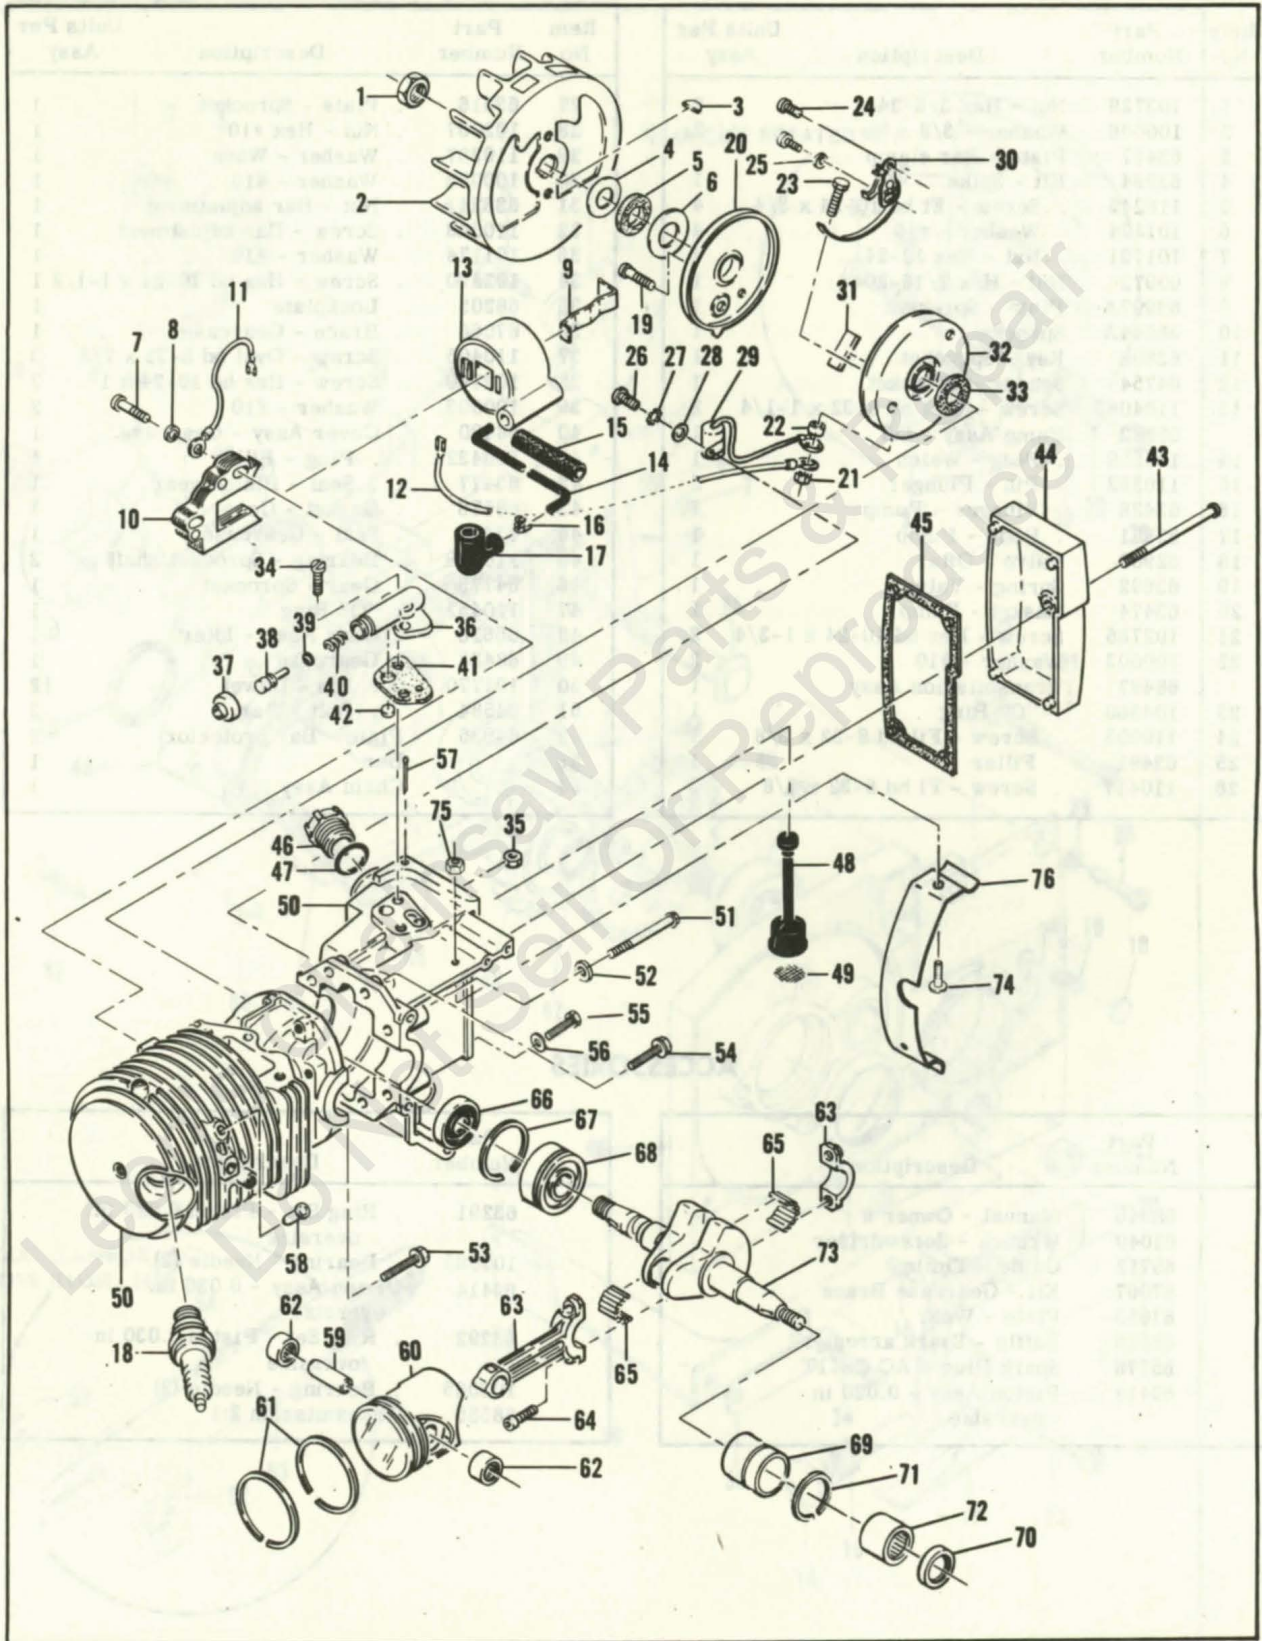

FIGURE 6. POWERHEAD ASSEMBLY

LG-6 AUTOMATIC

FIGURE 5. TRANSMISSION ASSEMBLY

Figure 6. Powerhead Assembly

FIGURE 6. POWERHEAD ASSEMBLY

Item No.	Part Number	Description	Units Per Assy
1	101391	Nut - Hex 3/8-24	1
2	61737A	Flywheel Assy	1
3	103879	Key - Woodruff	1
4	67057	Washer - Thrust	1
5	67056	Seal	1
6	67054	Washer - Thrust	1
7	110127	Screw - Fil hd 10-24 x 7/8	2
8	100003	Washer - #10	2
9	51253	Retainer - Coil	1
10	68164	Lamination Assy	1
11	62819	Wire Assy - Ground	1
12	62818A	Wire Assy - Primary	1
13	63888	Coil & Terminal Assy	1
14	67450	. Wire & Sleeve Assy-Sp. Plug	1
15	67127	. . Sleeve	1
16	62932	. . Connector	1
17	62926	. . Boot	1
18	63432	Spark Plug	1
19	110349	Screw - Rd hd 8-32 x 3/4	1
20	62362	Cover - Breaker box	1
21	100298	Nut - Hex 6-32	1
22	62365	Spacer - Breaker screw	1
23	110346	Screw - Hex hd 6-32 x 3/4	1
24	100934	Screw - Rd hd 8-32 x 3/8	2
25	105976	Washer - #8	1
26	100414	Screw - Fil hd 8-32 x 1/2	1
27	100252	Lockwasher - #8	1
28	100080	Washer - #8	1
29	61650	Condenser	1
30	62363	Breaker Assy	1
31	54184	Wiper - Cam	1
32	62361	Box - Breaker	1
33	67051	Seal - Box	1
34	100414	Screw - Fil hd 8-32 x 1/2	2
35	100955	Nut - Hex 8-32	1
36	62261A	Housing - Pump	1
37	62262	Cap - Housing	1
38	62266	Plunger - Pump	1

Item No.	Part Number	Description	Units Per Assy
39	101056	"O" Ring	1
40	66687	Spring - Plunger	1
41	62230	Gasket - Pump	1
42	62909	Valve - Pump	1
43	110407	Screw - Pan hd 10-24 x 3-1/2	1
44	63974	Cover - Oil tank	1
45	63442	Gasket - Cover	1
46	57129A	Cap	1
47	101148	"O" Ring	1
48	62123B	Hose Assy - Oil	1
49	51506	. Screen - Hose	1
50	68543	Crankcase Assy	1
51	62105	. Screw Assy - Sealing	4
52	62842	. . Washer - Sealing	4
53	110404	. Screw Assy - 8-32 x 7/8	1
54	110288	. Screw Assy - 8-32 x 3/4	2
55	63607	. Screw Assy - Sealing	1
56	63606	. . Washer - Sealing	1
57	100010	. Pin - Cotter	1
58	64714	. Valve - Compression release	1
59	65389	Pin - Piston	1
60	69412	Piston Assy	1
61	63290	. Ring Set - Piston	1
62	103085	. Bearing - Needle	2
63	65401	Connecting Rod Assy	1
64	61627A	. Screw - Skt hd 8-36 x 1/2	2
65	63225	. Roller - Needle (set of 20)	1
66	65746	Oil Seal	1
67	63464	Ring - Snap	1
68	63429B	Bearing - Ball	1
69	63492	Insert & Bearing Assy	1
70	65747	. Oil Seal	1
71	63699	. Ring - Insert	1
72	104357	. Bearing - Needle	1
73	68505	Crankshaft	1
74	105221	Screw - Rd hd 10-24 x 5/16	2
75	101191	Nut - Hex 10-24	2
76	65363	Guard - Crankcase	1

Leon's
Do Not Sell