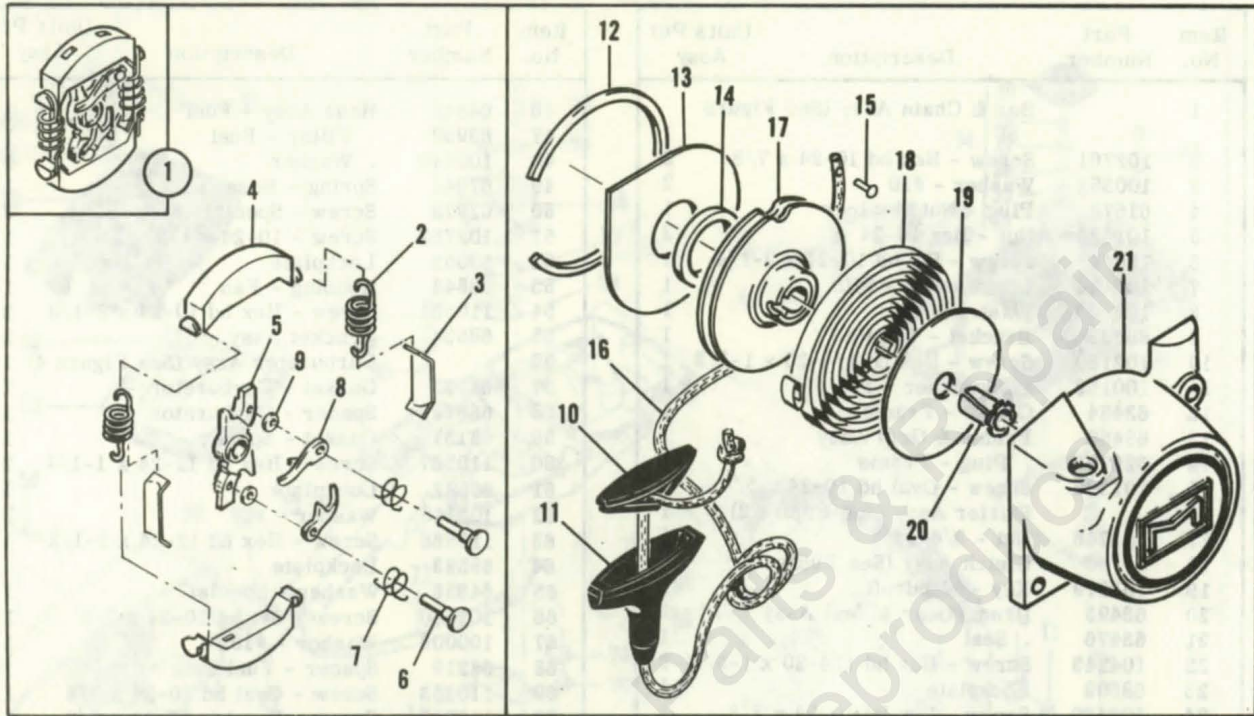

LG-6 AUTOMATIC

FIGURE 2. ENGINE EXPOSED VIEW - CONTINUED

Figure 2. Clutch and Starter Assembly

Figure 3. Fuel Tank Assembly

FIGURE 2. CLUTCH AND STARTER ASSEMBLY

Item No.	Part Number	Description	Units Per Assy
1	68835	Clutch Assy	1
2	66384	. Spring - Clutch	2
3	64583	. Retainer - Spring	2
4	67233	. Shoe - Clutch	2
5	68842	. Rotor Assy	1
6	67112	. . Rivet	2
7	68837	. . Spring	2
8	68836	. . Pawl	2
9	65473	. . Washer	2
	67058	Starter Assy	1
10	62191A	. Insert	1

FIGURE 3. FUEL TANK ASSEMBLY

Item No.	Part Number	Description	Units Per Assy
1	68683	Fuel Tank Assy	1
2	105788	. Rivet	2
3	110531	. Rivet	3
4	100010	. Pin - Cotter	1
5	102660	. Screw - Skt hd 10-24 x 7/8	1
6	100003	. Washer - #10	1
7	64872	Grip - Handle	1
8	105673	Pin - Roll 3/32 x 9/16	2
9	68517	Button - Choke	1
10	101056	"O" Ring	1
11	64871	Button & Rod Assy	1
12	68522	Seal - Throttle rod	1
13	110378	Pin - Roll 3/16 x 15/16	1
14	65734	Spring - Throttle return	1
15	67224	Trigger	1
16	110537	Screw - Trigger adjustment	1
17	105249	Screw - Rd hd 8-32 x 3/8	2
18	64721	Bracket - Lever Assy	1
19	64650	Spring - Valve	1

Item No.	Part Number	Description	Units Per Assy
27	63416	. Plate - Sprocket	1
28	102067	. Nut - Hex #10	1
29	110387	. Washer - Wave	1
30	100003	. Washer - #10	1
31	63824A	. Nut - Bar adjustment	1
32	110548	. Screw - Bar adjustment	1
33	101174	. Washer - #10	1
34	102290	. Screw - Hex hd 10-24 x 1-1/8	1
35	68205	. Lockplate	1
36	67066	. Brace - Gearcase	1
37	110405	. Screw - Oval hd 8-32 x 7/8	3
38	102760	. Screw - Hex hd 10-24 x 1	2
39	100003	. Washer - #10	2
40	68490	Cover Assy - Gearcase	1
41	100432	. Plug - Filler	1
42	63477	. Seal - Pinion gear	1
43	68576	Gasket - Cover	1
44	63478	. Seal - Gearcase	1
45	110348	. Bearing - Sprocket shaft	2
46	64775	. Gear - Sprocket	1
47	110452	. "O" Ring	1
48	66616	. Gear Assy - Idler	1
49	68488	. Gearcase	1
50	101770	. Pin - Dowel	2
51	64584	. Bolt - Bar	2
52	64935	Plate - Bar protector	2
53		Bar	1
54		Chain Assy	1