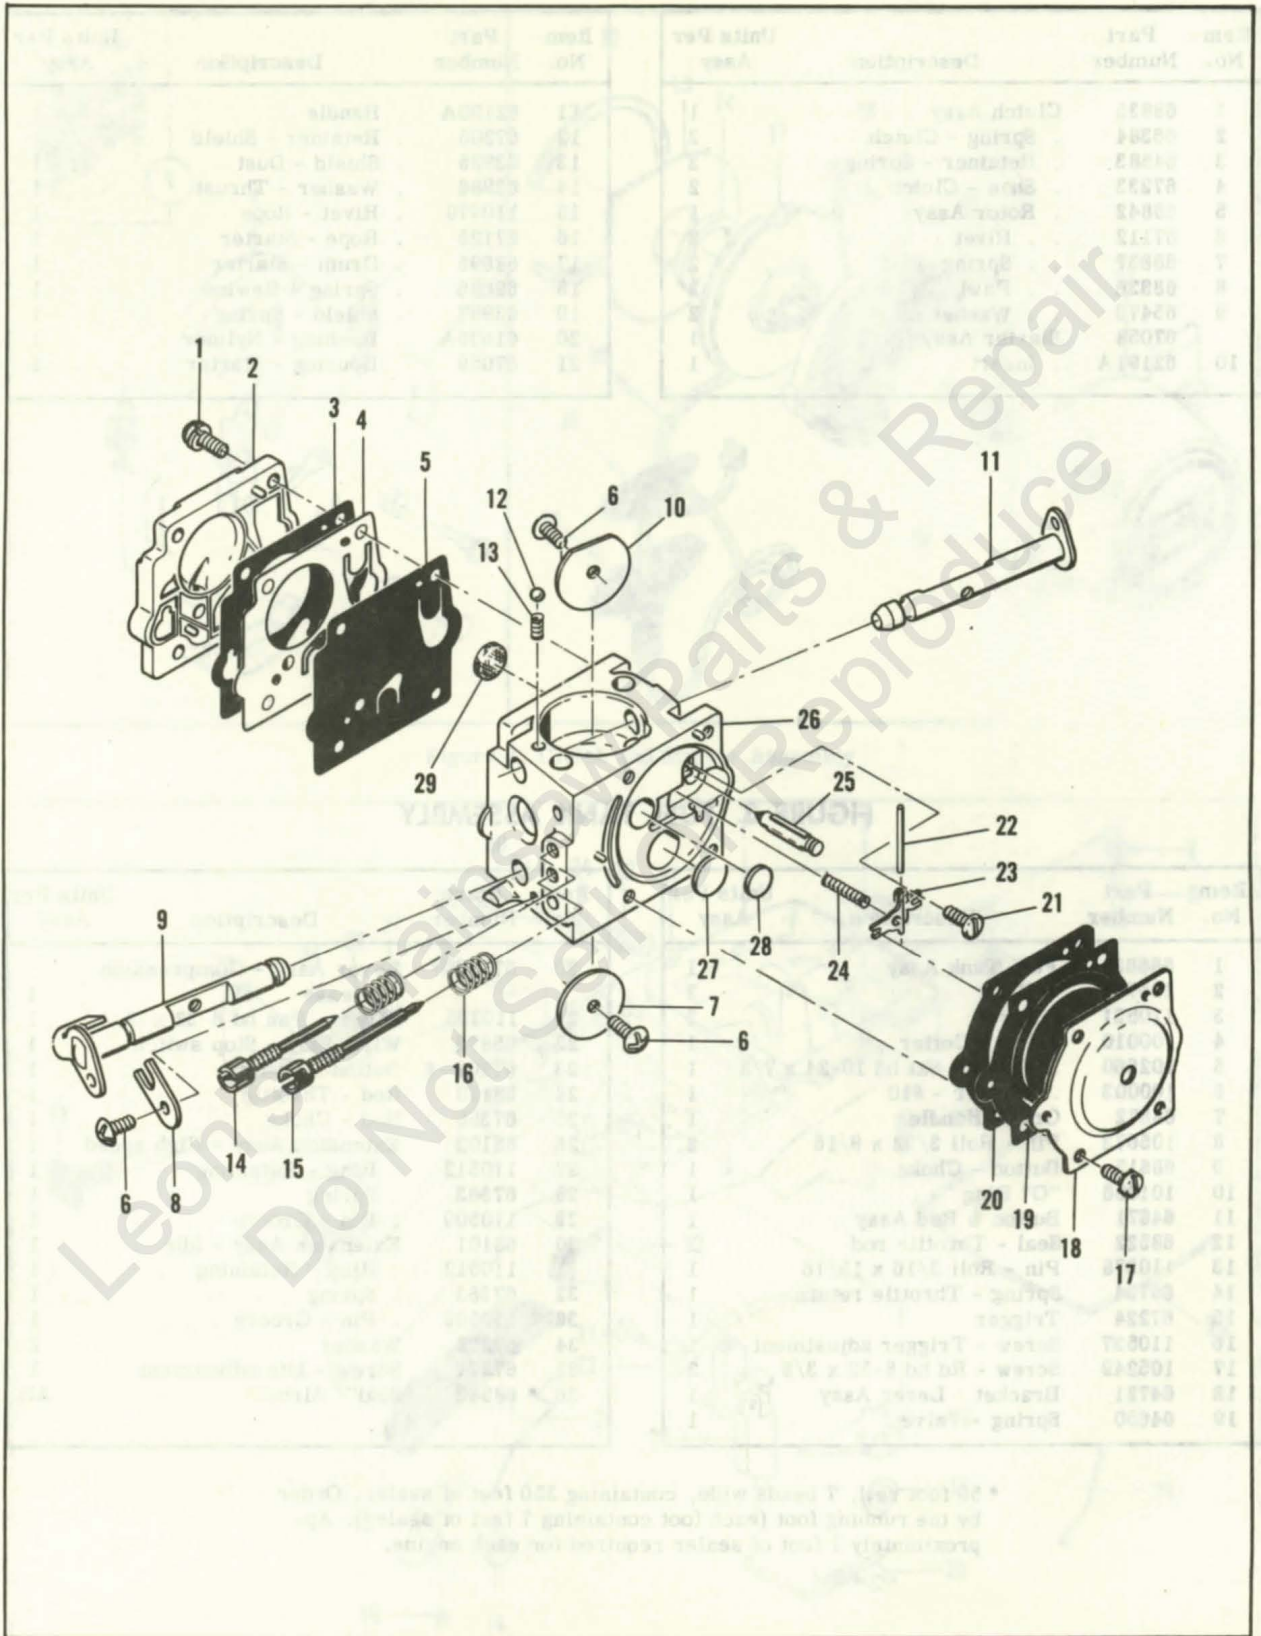

FIGURE 3. FUEL TANK ASSEMBLY

Item No.	Part Number	Description	Units Per Assy
1	68683	Fuel Tank Assy	1
2	105788	. Rivet	2
3	110531	. Rivet	3
4	100010	. Pin - Cotter	1
5	102660	. Screw - Skt hd 10-24 x 7/8	1
6	100003	. Washer - #10	1
7	64872	Grip - Handle	1
8	105673	Pin - Roll 3/32 x 9/16	2
9	68517	Button - Choke	1
10	101056	"O" Ring	1
11	64871	Button & Rod Assy	1
12	68522	Seal - Throttle rod	1
13	110378	Pin - Roll 3/16 x 15/16	1
14	65734	Spring - Throttle return	1
15	67224	Trigger	1
16	110537	Screw - Trigger adjustment	1
17	105249	Screw - Rd hd 8-32 x 3/8	2
18	64721	Bracket - Lever Assy	1
19	64650	Spring - Valve	1

Figure 4. Carburetor Assembly

FIGURE 4. CARBURETOR ASSEMBLY

Item No.	Part Number	Description	Units Per Assy
	67379	Carburetor Assy	1
1	67501	. Screw - Pump cover	4
2	67484	. Cover - Pump	1
3 *	67495	. Gasket - Cover	1
4 *	67498	. Diaphragm - Check valve	1
5 *	67497	. Diaphragm - Fuel pump	1
6 *	47690	. Screw - Plate	3
7	67487	. Plate - Throttle	1
8	67489	. Clip - Shaft	1
9	67486	. Shaft Assy - Throttle	1
10	67490	. Plate - Choke	1
11	67488	. Shaft Assy - Choke	1
12 *	100302	. Ball - Choke friction	1
13 *	67504	. Spring - Choke	1
14 *	67506	. Needle - High speed	1
15 *	67505	. Needle - Idle	1
16 *	67502	. Spring - Needle	2