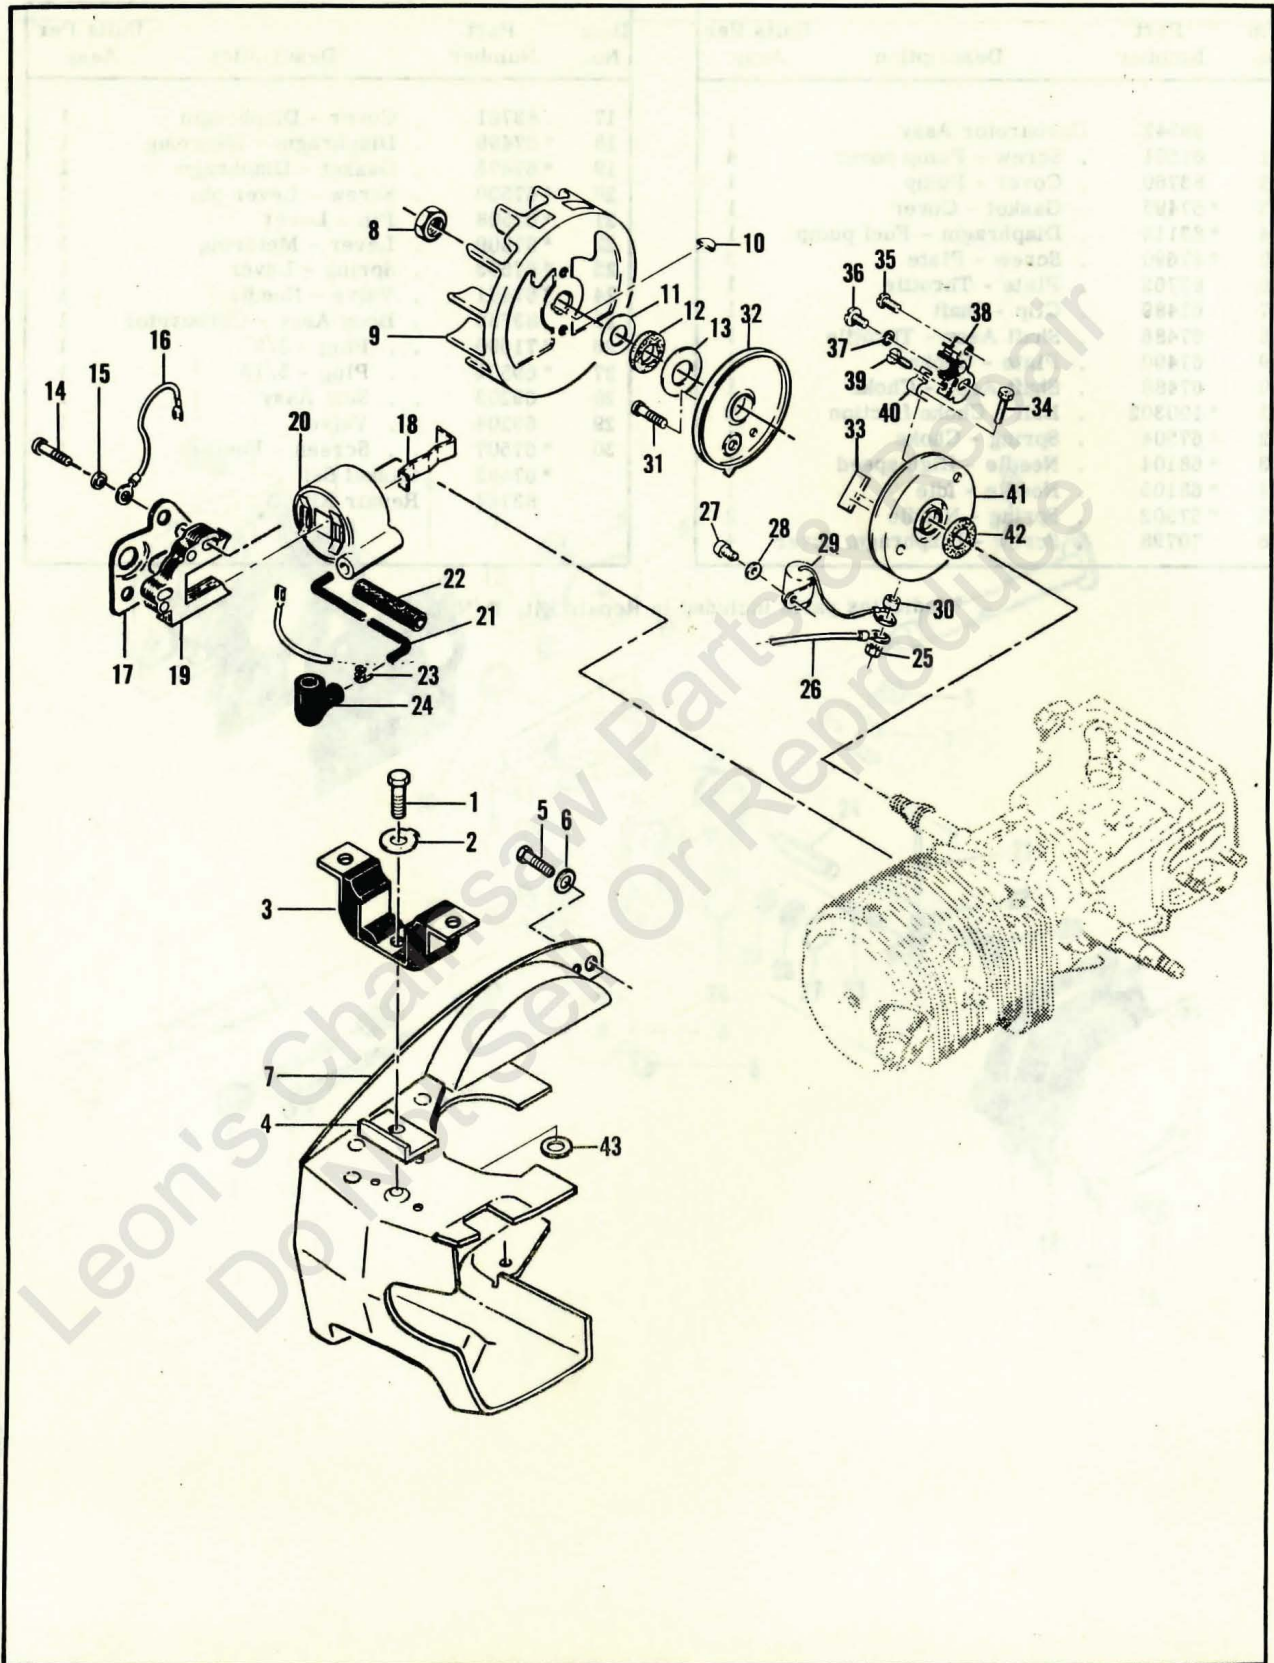

MODEL CP 55

FIGURE 4. CARBURATOR ASSEMBLY

Figure 5. Flywheel and Ignition System

FIGURE 5. FLYWHEEL & IGNITION SYSTEM

MODEL CP 55

Item No.	Part Number	Description	Units Per Assy
1	69955	Screw - Hex hd 12-24 x 5/8	1
2	69924	Lockplate	1
3	69588	Mount - Rear	1
4	83693	Adaptor - Rear mount	1
5	102219	Screw - Fil hd 8-32 x 1/4	1
6	100057	Lockwasher - #8	1
7	69841	Shroud Assy	1
8	110594	Nut - Hex 3/8-24	1
9	61737A	Flywheel Assy	1
10	103879	Key - Woodruff	1
11	67057	Washer - Thrust	1
12	67056	Seal	1
13	67054	Washer - Thrust	1
14	103947	Screw - Hex hd 10-24 x 1 (SEMS)	2
15	100003	Washer - #10	1
16	62819	Wire Assy - Ground	1
17	69628	Bracket - Mounting	1
18	51253	Retainer - Coil	1
19	68164	Lamination Assy	1
20	69798	Coil and Terminal Assy	1
21	69966	. Wire and Sleeve Assy - Spark plug	1

Item No.	Part Number	Description	Units Per Assy
22	67127	. . Sleeve - Wire	1
23	62932	. . Connector - Spark plug	1
24	62926	. . Boot - Spark plug	1
25	100298	Nut - Hex 6-32	1
26	69344	Wire Assy - Primary	1
27	103672	Screw - Fil hd 8-32 x 1/2	1
28	100080	Washer - #8	1
29	61650	Condenser	1
30	62365	Spacer - Breaker box	1
31	110349	Screw - Rd hd 8-32 x 3/4	1
32	62362	Cover - Breaker box	1
33	54184	Wiper - Cam	1
34	110346	Screw - Hex hd 6-32 x 3/4	1
35	100934	Screw - Rd hd 8-32 x 3/8	1
36	110445	Screw - Tr hd 8-32 x 3/8	1
37	105976	Washer - #8	1
38	66231	Breaker Assy	1
39	110489	Screw - Pan hd 6-32 x 7/16	1
40	83126	Strap - Conduction	1
41	83125	Box - Breaker	1
42	67051	Seal - Breaker box	1
43	*68581	Insulator - Shroud	1

*On Engines Serial No. 10001 to 10684

Leon's Chainsaw Parts & Repairs
Do Not Sell Or Repair