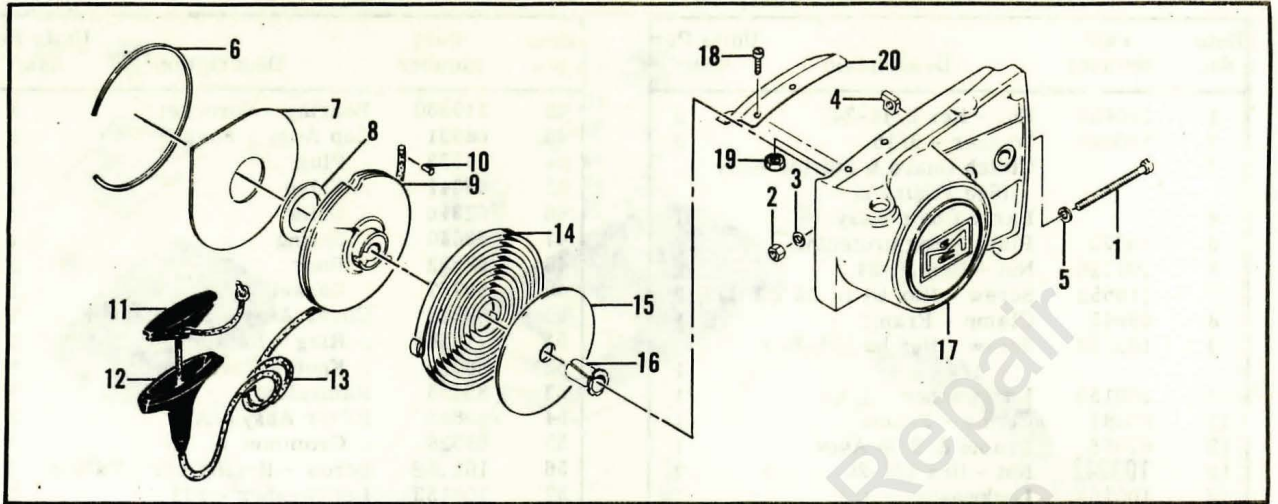

MODEL CP 55

Figure 2. Clutch Guard and Starter Assembly

Figure 3. Fuel Tank Assembly

FIGURE 2. CLUTCH GUARD & STARTER ASSEMBLY

Item No.	Part Number	Description	Units Per Assy
	83567	Clutch Guard Assy	1
1	102144	. Screw - Bar adjusting	1
2	102067	. Nut - Hex 10-24	1
3	110387	. Washer - Wavey	1
4	61705	. Nut - Bar adjusting	1
5	110264	. Washer - 3/16	1
6	67205	. Retainer - Shield	1
7	63985	. Shield - Dust	1
8	63986	. Washer - Thrust	1
9	83651	. Drum - Starter	1

Item No.	Part Number	Description	Units Per Assy
10	110470	. Rivet - Starter rope	1
11	62191A	. Insert - Handle	1
12	62190A	. Handle - Starter	1
13	69964	. Rope - Starter	1
14	68626	. Spring - Rewind	1
15	63987	. Shield - Spring	1
16	61635A	. Bushing - Nyliner	1
17	83569	. Guard - Clutch	1
18	110385	Screw - Pan hd 8-32 x 3/8	2
19	100955	Nut - Hex 8-32	2
20	83064	Guard - Sawdust	1