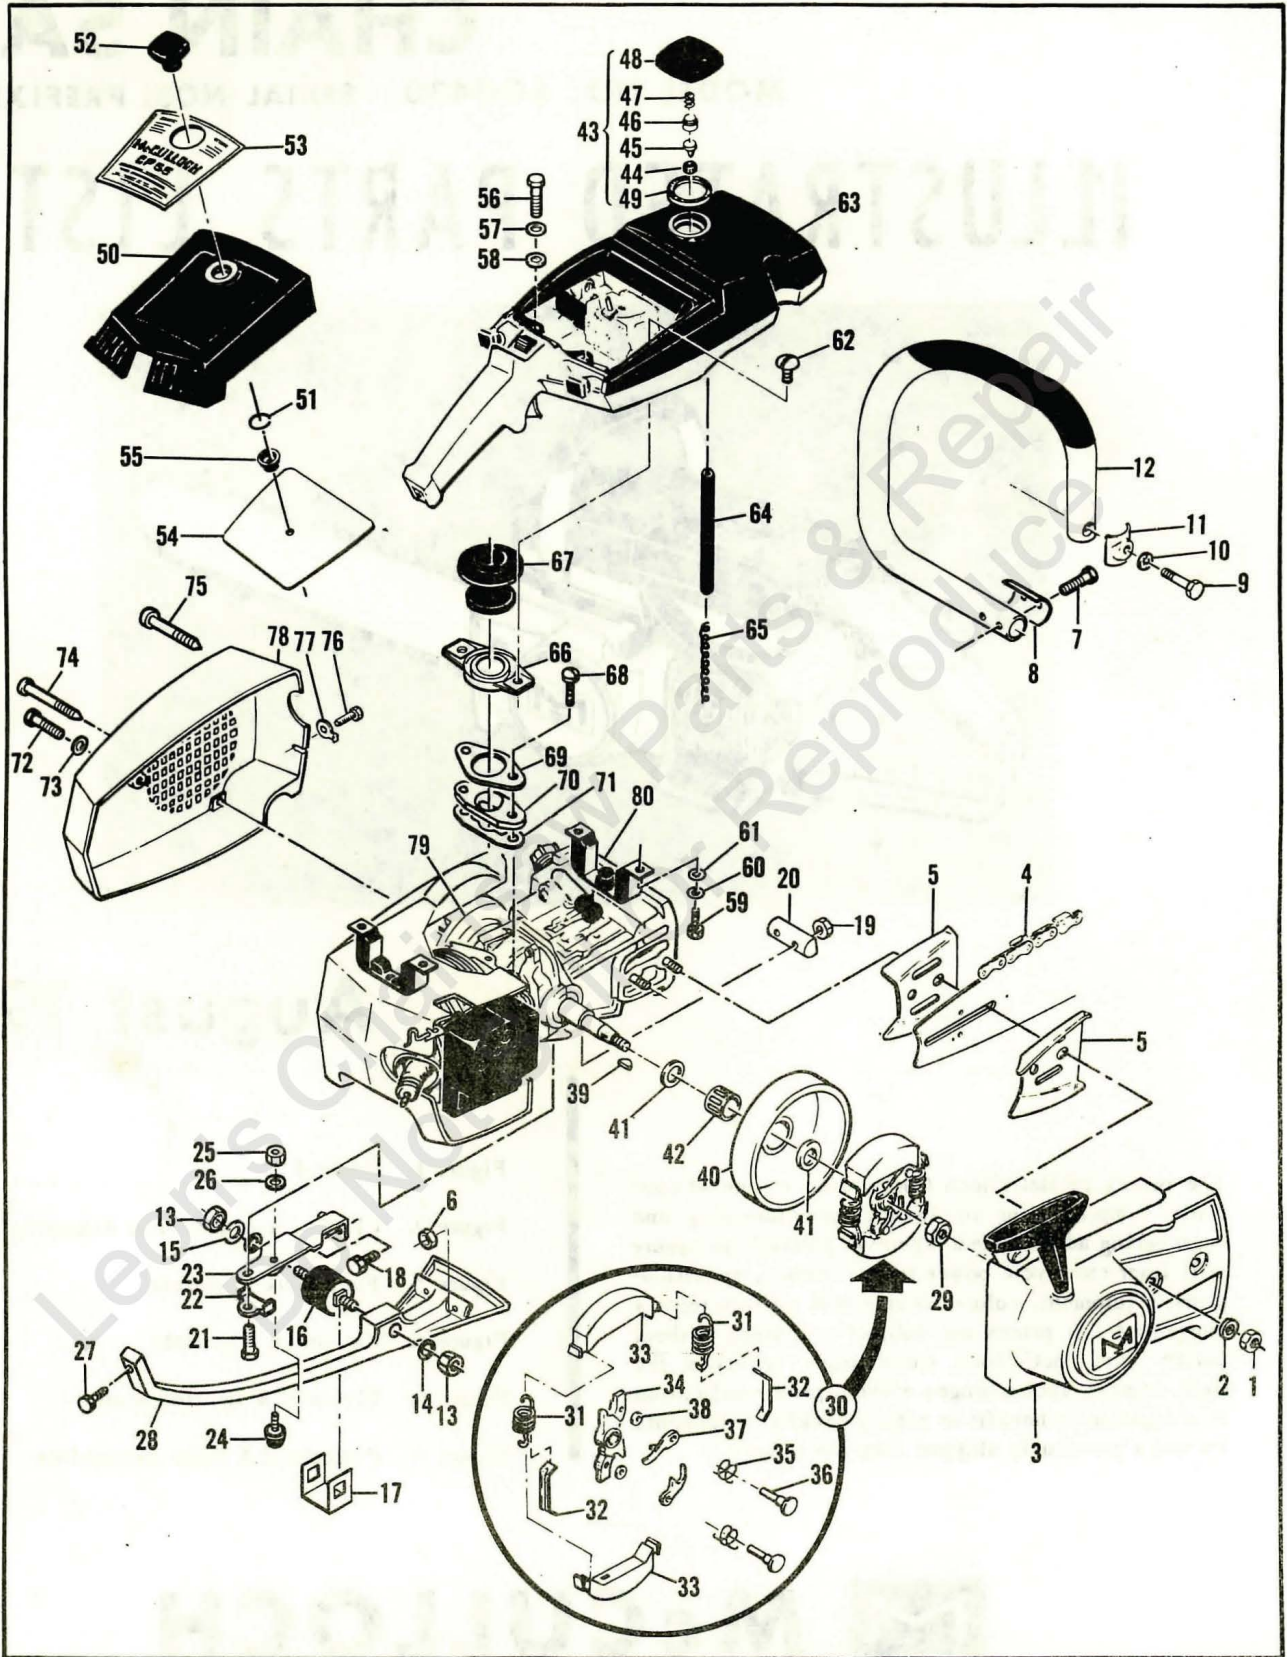

McCULLOCH

MODEL CP 55

Figure 1. General

FIGURE 1. GENERAL.

MODEL CP 55

Item No.	Part Number	Description	Units Per Assy
1	110454	Nut - Hex 5/16-24	2
2	100440	Washer - 5/16	2
3		Clutch Guard & Starter Assy (See Figure 2)	
4		Bar & Chain Assy	1
5	64325	Plate - Bar protector	2
6	101326	Nut - Hex 10-24	2
7	110552	Screw - Hex hd 10-24 x 1-1/4	2
8	69645	Clamp - Frame	1
9	102130	Screw - Hex hd 1/4-20 x 1-1/2	1
10	100153	Lockwasher - 1/4	1
11	63484	Clamp - Frame	1
12	83056	Frame & Grip Assy	1
13	103242	Nut - Hex 1/4-20	2
14	100153	Lockwasher - 1/4	2
15	100005	Washer - 1/4	1
16	69589	Mount - Lower	1
17	83828	Strap - Ground	1
18	102760	Screw - Hex hd 10-24 x 1	2
19	101326	Nut - Hex 10-24	2
20	69596	Plug - Nut retainer	1
21	110566	Screw - Hex hd 12-24 x 5/8	1
22	68508	Lockplate	1
23	83112	Bracket - Lower mount	1
24	83111	Bumper - Lower	1
25	105367	Nut - Hex 10-24	1
26	101194	Lockwasher	1
27	101977	Screw - Fil hd 1/4-20 x 3/4	1
28	83110	Brace - Frame	1
29	110594	Nut - Hex 3/8-24	1
30	83224	Clutch Assy	1
31	83223	. Spring - Clutch	2
32	64583	. Retainer - Spring	2
33	67233	. Shoe - Clutch	2
34	62204C	. Rotor Assy	1
35	68837	. . Spring - Pawl	2
36	67112	. . Rivet	2
37	64857	. . Pawl - Starter	2
38	65473	. . Washer - Special	2
39	103879	Key - Woodruff	1
40	65370	Kit - Sprocket and Drum	1
41	61692	. Shim	2