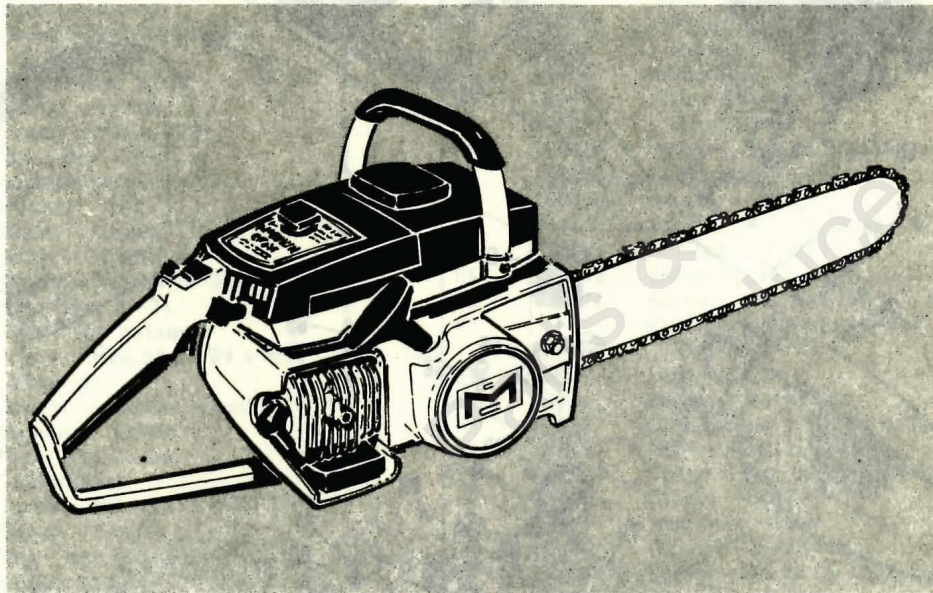

CP 55 CHAIN SAW

MODEL NO. 600430 SERIAL NOS. PREFIXED 11-

ILLUSTRATED PARTS LIST

August 1969

The policy of McCulloch Corporation is one of continual improvement in design, manufacturing and engineering advancement wherever possible to assure still finer two-cycle power tools. Hence, specifications, equipment, colors, design and manufacturer's suggested list prices are subject to change without notice and McCulloch Corporation reserves the right to make such changes without prior notification or obligation to backfit or supply backfit components for units previously shipped from the factory.