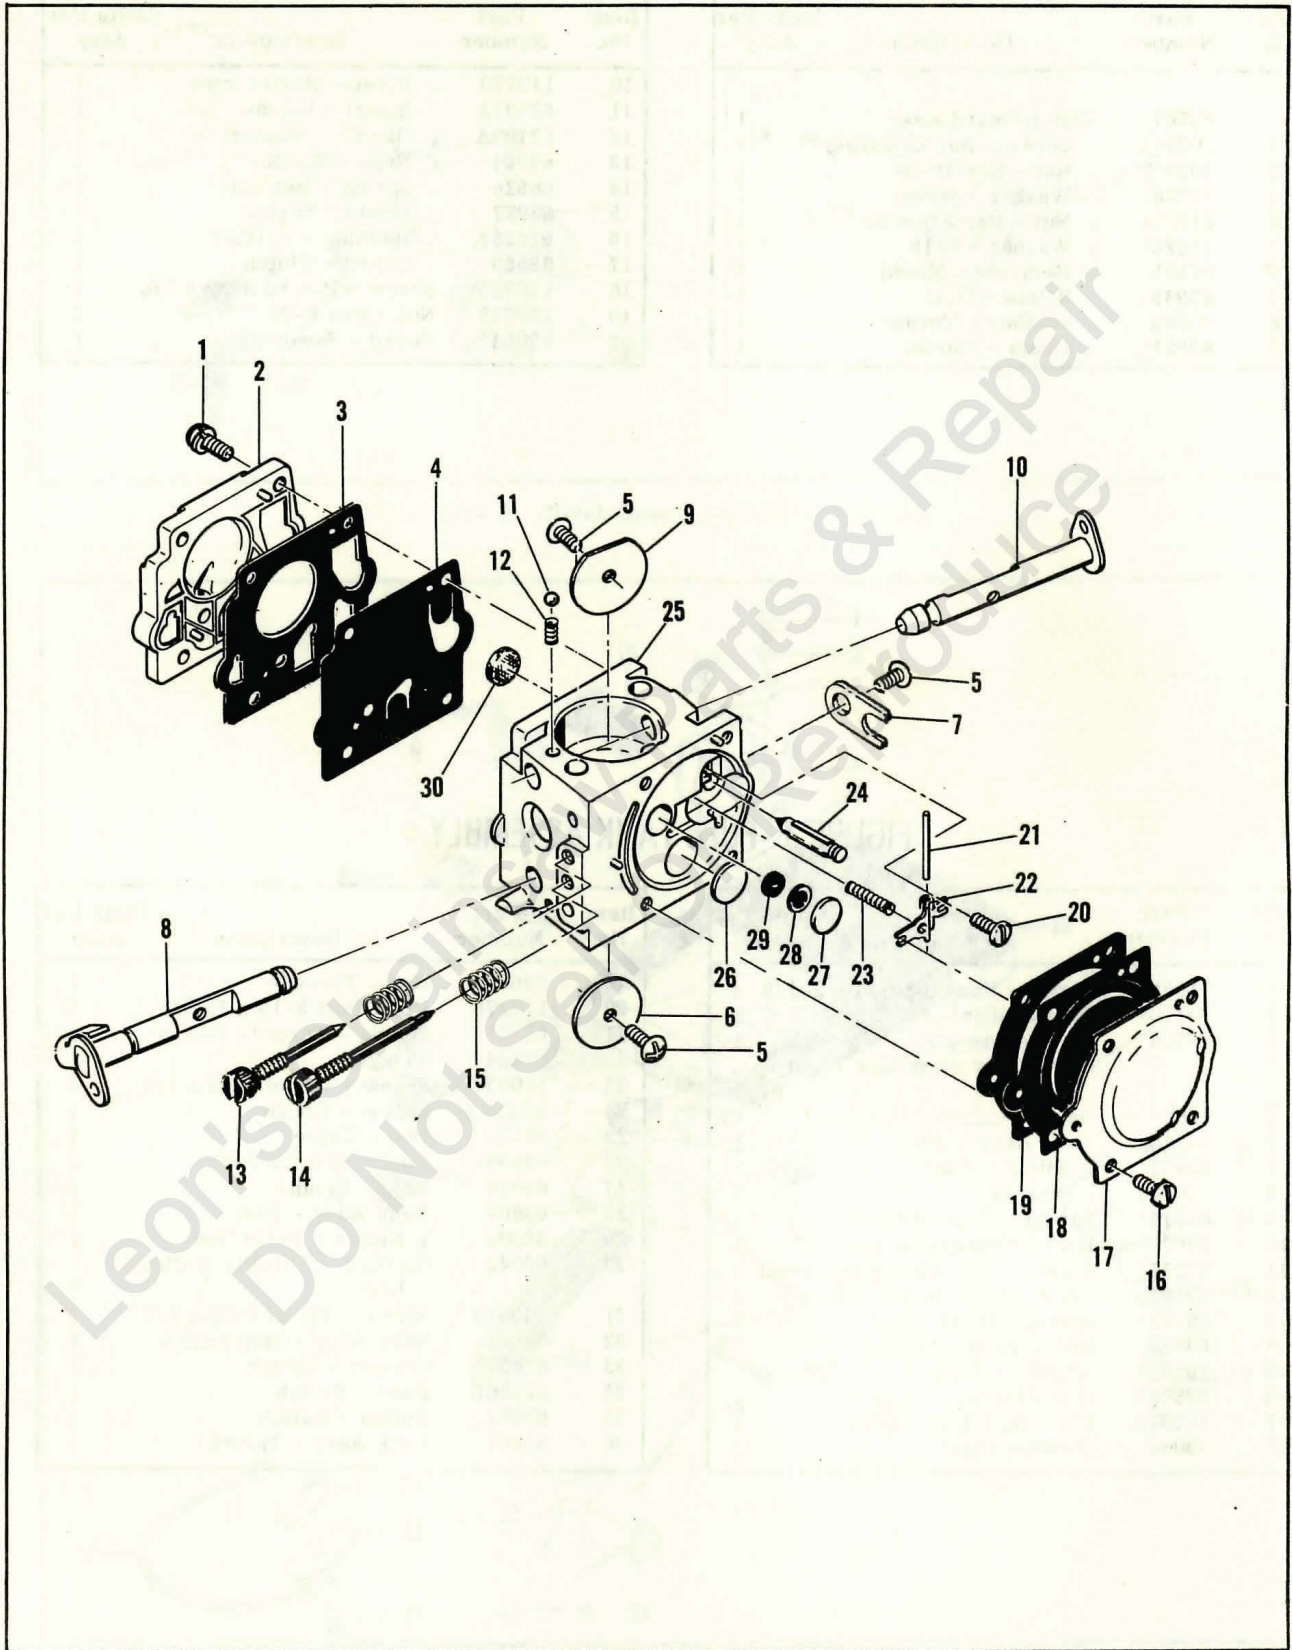

FIGURE 3. FUEL TANK ASSEMBLY

Item No.	Part Number	Description	Units Per Assy
1	110551	Screw - Hex hd 10-24 x 2-1/8	2
2	101194	Lockwasher - #10	2
3	83204	Bracket Assy	1
4		Carburetor Assy (See Figure 4)	1
5	83059	Gasket - Carburetor	1
6	64848	Hose Assy - Fuel	1
7	63932	. Filter - Fuel	1
8	100440	. Washer	1
9	67944	Spring - Hose stiffener	1
10	69629	Boot - Carburetor mix	1
11	67271	Screw - Idle speed adjustment	1
12	69594	Pivot - Oiler lever	1
13	69781	Spring - Oiler lever	1
14	69825	Lever Assy - Oiler	1
15	105048	Washer - 3/16	1
16	69802	Rod - Oiler	1
17	105673	Pin - Roll 3/32 x 9/16	2
18	63044	Button - Oiler	1

Item No.	Part Number	Description	Units Per Assy
19	69632	Rod - Throttle	1
20	110378	Pin - Roll 3/16 x 15/16	1
21	65734	Spring - Throttle return	1
22	67224	Trigger	1
23	110537	Screw - Fil hd 8-36 x 1/2	1
24	69630	Button - Choke	1
25	69631	Rod - Choke	1
26	69597	Boot - Control rod	2
27	64872	Grip - Handle	1
28	69807	Tank Assy - Fuel	1
29	69600	. Nipple - Pulse line	1
30	69043	Snubber - Throttle & Choke Rod	1
31	103672	Screw - Fil hd 8-32 x 1/2	1
32	83661	Wire Assy - Stop switch	1
33	62451	Contact - Switch	1
34	62950A	Base - Switch	1
35	62951	Button - Switch	1
36	83051	Lock Assy - Throttle	1

MODEL CP 55

Figure 4. Carburetor Assembly

FIGURE 4. CARBURETOR ASSEMBLY

Item No.	Part Number	Description	Units Per Assy
	69942	Carburetor Assy	1
1	67501	. Screw - Pump cover	4
2	83760	. Cover - Pump	1
3	*67495	. Gasket - Cover	1
4	*83114	. Diaphragm - Fuel pump	1
5	*47690	. Screw - Plate	3
6	83762	. Plate - Throttle	1
7	67489	. Clip - Shaft	1
8	67486	. Shaft Assy - Throttle	1
9	67490	. Plate - Choke	1
10	67488	. Shaft Assy - Choke	1
11	*100302	. Ball - Choke friction	1
12	*67504	. Spring - Choke	1
13	*68104	. Needle - High speed	1
14	*68105	. Needle - Idle	1
15	*67502	. Spring - Needle	2
16	70798	. Screw - Diaphragm cover	4