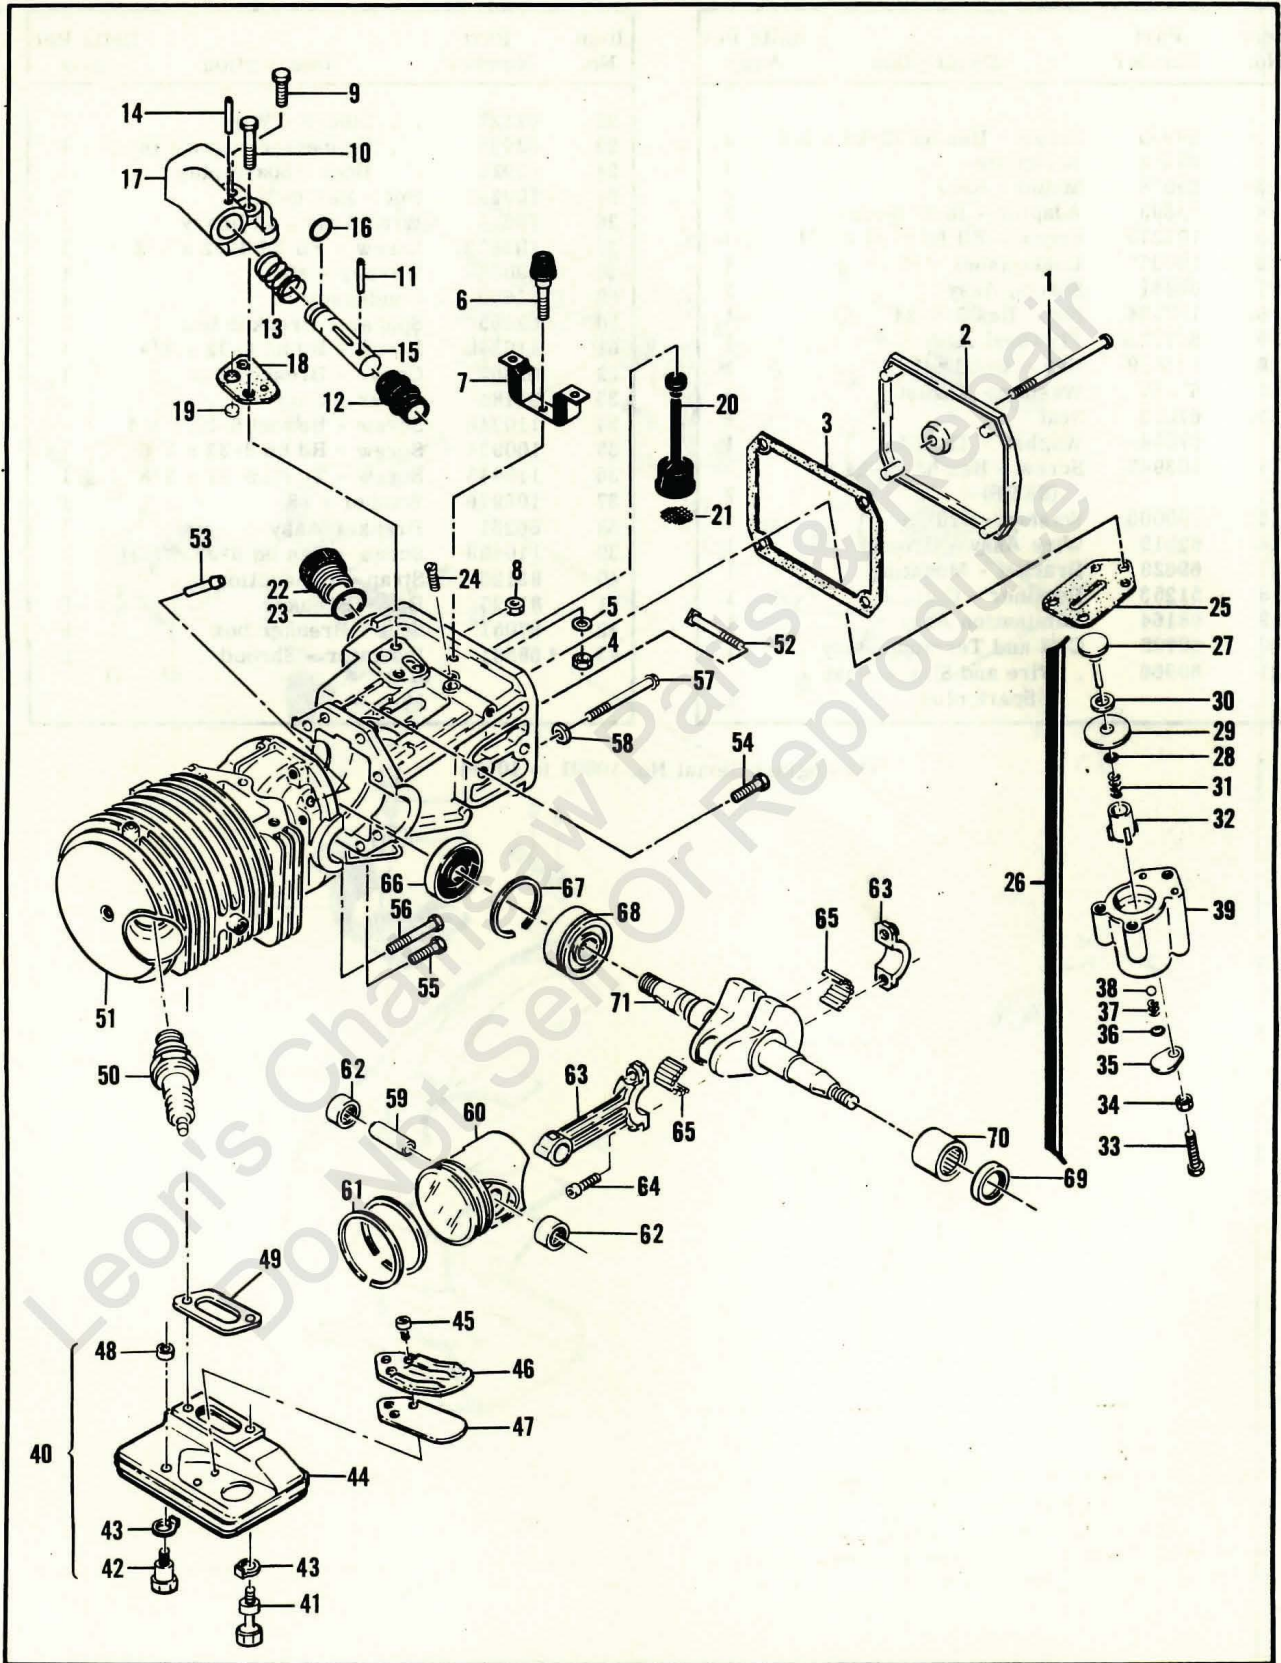

*On Engines Serial No. 10001 to 10684

Leon's Chainsaw Parts & Repairs
Do Not Sell Or Repair

MODEL CP 55

Figure 6. Powerhead and Oiler Assemblies

FIGURE 6. POWERHEAD & OILER ASSEMBLIES

Item No.	Part Number	Description	Units Per Assy
1	110291	Screw - Pan hd 10-24 x 2-5/8	1
2	63072	Cover - Oiler tank	1
3	62116	Gasket - Cover	1
4	101143	Nut - Hex 1/4-20	1
5	102523	Washer - 1/4	1
6	69832	Bumper - Front	1
7	69810	Mount - Front	1
8	100955	Nut - Hex 8-32	1
9	110623	Screw - Fil hd 8-32 x 1/2	1
10	105245	Screw - Fil hd 8-32 x 1	1
11	105673	Pin - Roll 3/32 x 9/16	1
12	69586	Boot - Plunger	1
13	69585	Spring - Plunger	1
14	101556	Pin - Roll 1/8 x 5/8	1
15	69584	Plunger - Pump	1
16	101056	"O" Ring	1
17	69582	Body - Oil pump	1
18	62230	Gasket - Oil pump	1
19	62909	Valve - Oiler	1
20	62123B	Hose Assy - Oil	1
21	51506	. Screen - Hose	1
22	68809	Cap - Oiler	1
23	101148	"O" Ring	1
24	110333	Screw - Ov hd 8-32 x 1/2	3
25	62274	Gasket - Pump	1
26	83134	Pump Assy - Pulse	1
27	60260A	. Piston Assy - Pump	1
28	104001	. "O" Ring	1
29	60263	. Ring - Piston	1
30	60937	. Washer - Teflon	1
31	60259	. Spring - Piston oiler	1
32	62227	. Sleeve - Adjustment	1
33	110386	. Screw - Hex hd 8-32 x 1	1
34	100251	. Nut - Hex 8-32	1
35	62407	. Cover - Outlet valve	1
36	106104	. "O" Ring	1