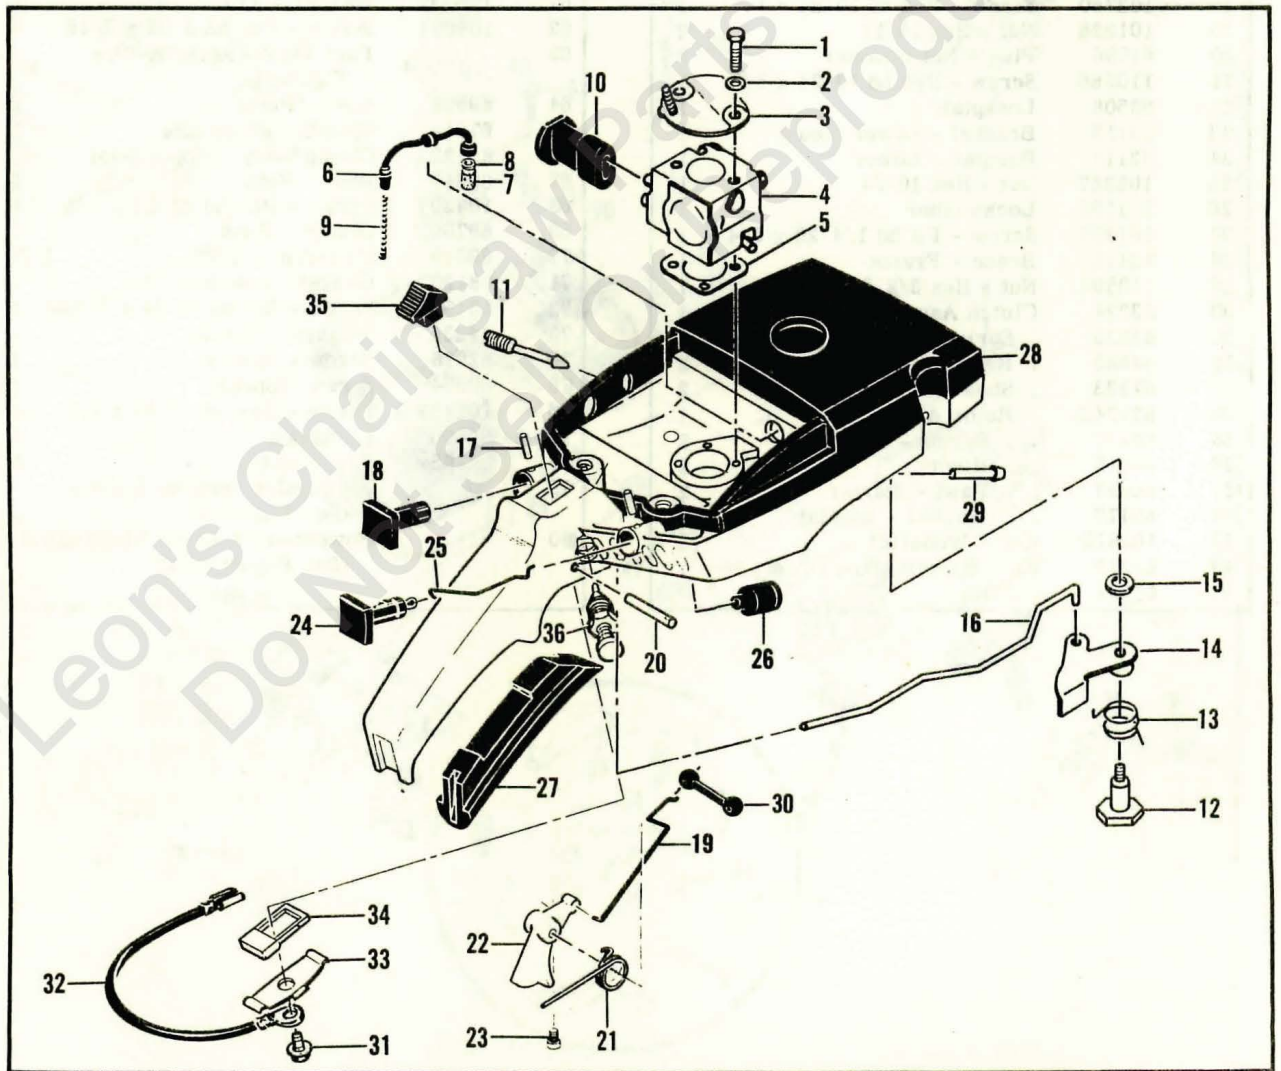

MODEL CP 55

Figure 2. Clutch Guard and Starter Assembly

Figure 3. Fuel Tank Assembly

FIGURE 2. CLUTCH GUARD & STARTER ASSEMBLY

Item No.	Part Number	Description	Units Per Assy
	83567	Clutch Guard Assy	1
1	102144	. Screw - Bar adjusting	1
2	102067	. Nut - Hex 10-24	1
3	110387	. Washer - Wavey	1
4	61705	. Nut - Bar adjusting	1
5	110264	. Washer - 3/16	1
6	67205	. Retainer - Shield	1
7	63985	. Shield - Dust	1
8	63986	. Washer - Thrust	1
9	83651	. Drum - Starter	1

Item No.	Part Number	Description	Units Per Assy
10	110470	. Rivet - Starter rope	1
11	62191A	. Insert - Handle	1
12	62190A	. Handle - Starter	1
13	69964	. Rope - Starter	1
14	68626	. Spring - Rewind	1
15	63987	. Shield - Spring	1
16	61635A	. Bushing - Nyliner	1
17	83569	. Guard - Clutch	1
18	110385	Screw - Pan hd 8-32 x 3/8	2
19	100955	Nut - Hex 8-32	2
20	83064	Guard - Sawdust	1