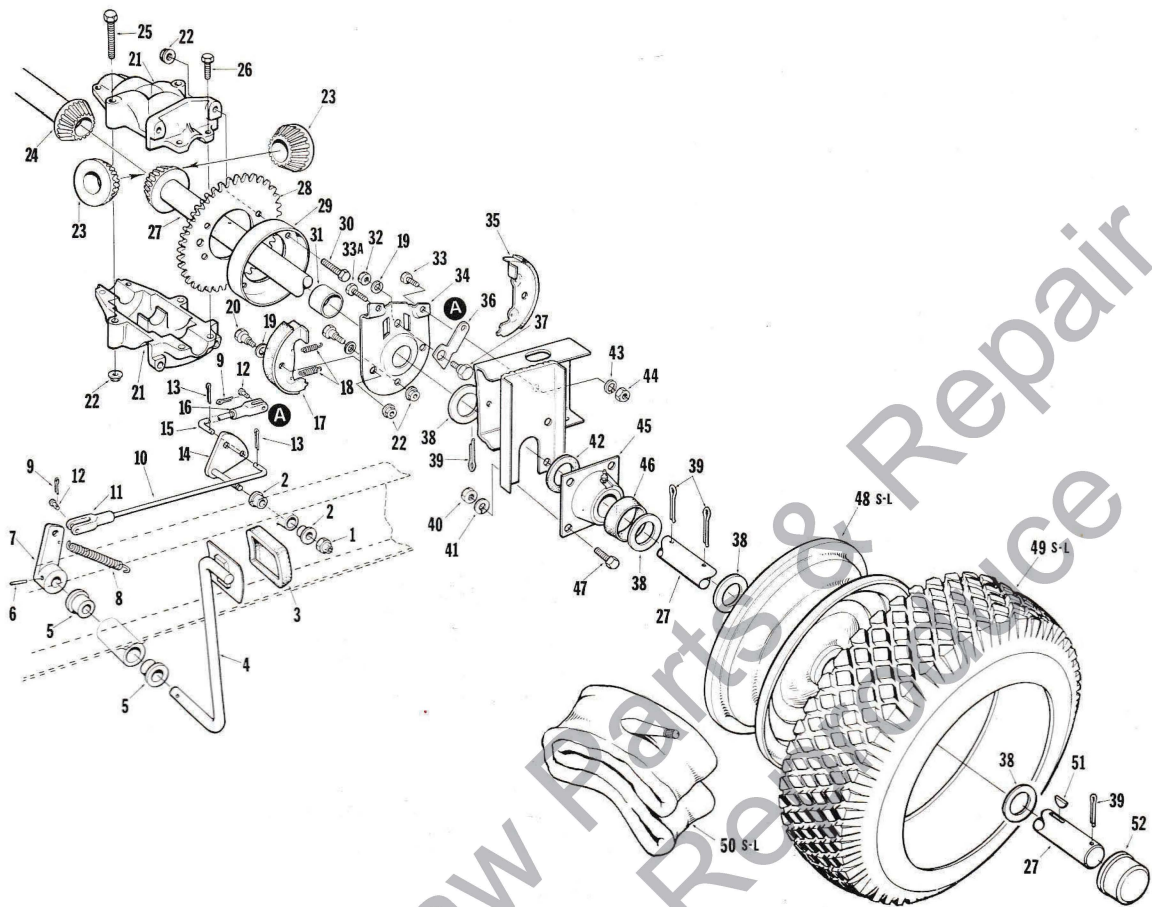

HOMELITE YARD TRAC-MODEL 730

REAR AXLE & FINAL DRIVE ASSEMBLY

Key	Part No.	Description	Qty.	Key	Part No.	Description	Qty.
1	81218	NUT-flex lok (3/8-16)	1	29	66939	DRUM-brake	1
2	66870	BUSHING-clutch cam	2	30	82167	SCREW-hex hd. (5/16-24 x 1 1/4)	4
3	66856	PAD-clutch pedal	1	31	66954-1	SPACER-brake drum	1
4	A-66853-1	CLUTCH PEDAL	1	32	81220	NUT-flange lock	1
5	66868	BUSHING-clutch pedal	2	33	80084-1	BOLT-hex hd. (5/16-18 x 7/8)	1
6	66769	PIN-roll	1	33A	80695	BOLT-hex hd. (5/16-18 x 3/4)	1
7	A-66857-2	CLUTCH LEVER	1	34	66935-A	BRACKET-brake mounting	1
8	66852	SPRING-clutch lever	1	35	66936-A	SHOE-brake (right)	1
9	86301	PIN-cotter	2	36	66942-1	LEVER-brake	1
10	A-66985-2	CLUTCH LINK ASSEMBLY	1	37	66813	SCREW-shoulder	1
		Includes:		38	66688	WASHER-flat	7
11	66846-1	YOKE-adjusting	1	39	86319	PIN-cotter	6
12	66847	PIN-clevis	2	40	81053	NUT-hex (1/4-20)	8
13	86302	PIN-cotter	2	41	83009	WASHER-lock (1/4)	8
14	A-66849-2	CAM-clutch	1	42	66745	SEAL-felt	2
15	A-66912-1	LINK-brake	1	43	83002	WASHER-lock (5/16)	2
		Includes:		44	81162	NUT-hex (5/16-18)	2
16	66846-1	YOKE-adjusting	1	45	66743	BEARING & MOUNTING	2
17	66937-A	SHOE-brake (left)	1	46	66746	SEAL-bearing	2
18	66811	SPRING-brake return	2	47	80049	SCREW-hex hd. (1/4-20 x 5/8)	8
19	84010-1	WASHER-flat	4	48S	66711	730-9S WHEEL-rear	2
20	66938	SCREW-shoulder	3			Purchase locally:	
21	66976	HOUSING-differential	2	49S		TIRE-4. 80/4 x 8-2 ply	2
22	81219	NUT-flange lock (5/16-24)	14	50S		TUBE-4. 80/4 x 8	2
23	66980	GEAR-bevel	2	48L	66709	730-9L WHEEL-rear	2
24	66978	AXLE & GEAR-(long)	1			Purchase locally:	
25	66979	BOLT-hex hd. (5/16-24 x 2 5/8)	2	49L		TIRE-6. 50/16 x 8-2 ply	2
26	66977	BOLT-hex hd. (5/16-24 x 1 1/4)	4	50L		TUBE-6. 50/16 x 8	2
27	66981	AXLE & GEAR-(short)	1	51	66690	KEY-woodruff	2
28	66940	SPROCKET-drive	1	52	66608	CAP-hub	2