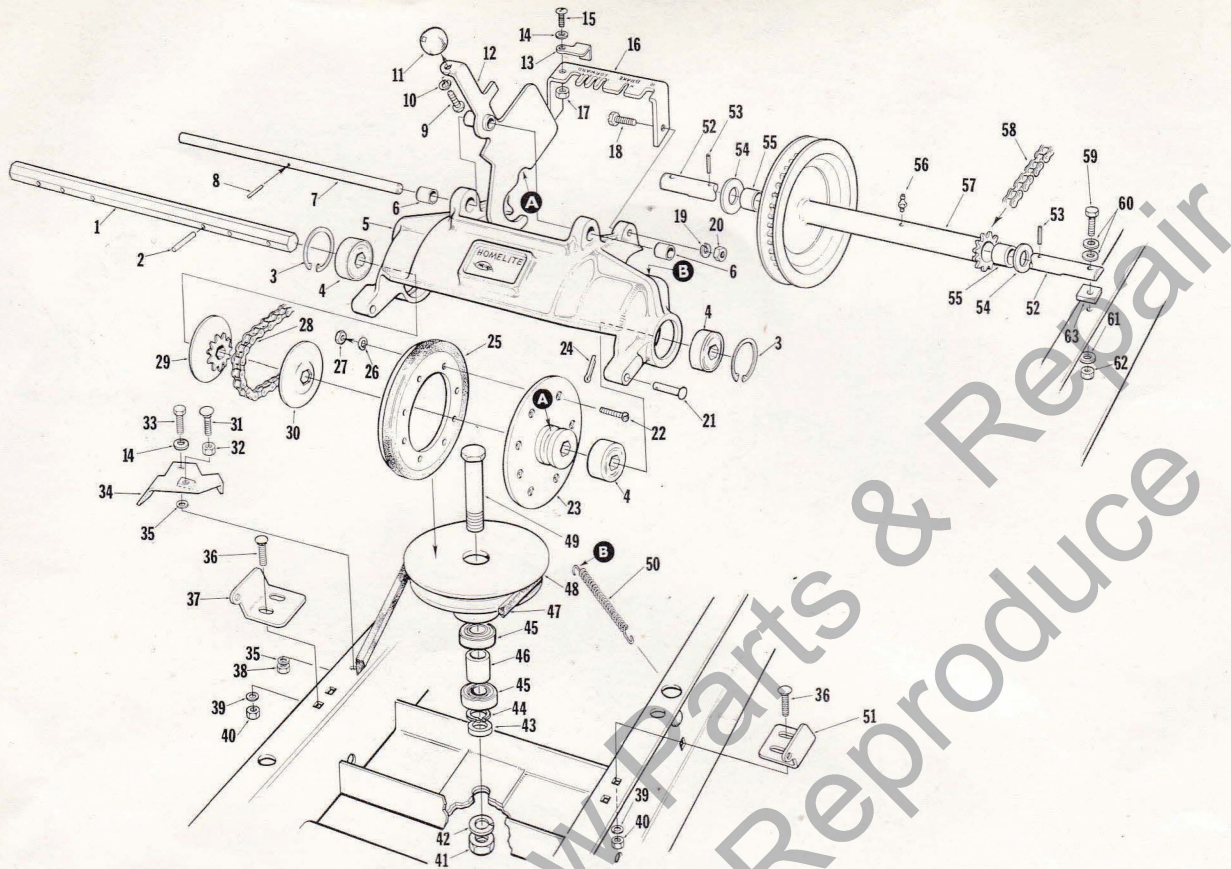

HOMELITE YARD TRAC-MODEL 730

TRANSMISSION ASSEMBLY & INTERMEDIATE SHAFT

Key	Part No.	Description	Qty.	Key	Part No.	Description	Qty.
1	66773-1	SHAFT-drive (hex)	1	31	82090	BOLT-carriage (1/4-20 x 1/2)	1
2	57335	PIN-spirol (3/16 x 1 1/4)	1	32	81013	NUT-hex (1/4-20)	1
3	76170	RING-snap retaining	2	33	80711	SCREW-hex hd. (#10-32 x 1/2)	1
4	66602	BEARING-ball (hex shaft)	3	34	A-66739-1A	BRACKET-freewheeling	1
5	A-66349	SADDLE	1	35	84003-1	WASHER-flat (#10)	2
		Includes:		36	80784	BOLT-carriage (1/4-20 x 5/8)	4
6	66252	BUSHING-shaft saddle	2	37	66695	BRACKET-saddle (right)	1
7	66013	ROD-shift	1	38	81206	NUT-hex (center lock)	1
8	66185	PIN-spirol (1/8 x 3/4)	1	39	83009	WASHER-lock (1/4)	4
9	80776	SCREW-hex hd.	1	40	81053	NUT-hex (1/4-20)	4
10	83018	WASHER-lock	1	41	81157	NUT-hex (3/4-16)	1
11	76264	KNOB	1	42	83092	WASHER-lock (3/4)	1
12	A-66328-1	SHIFT LEVER ASS'Y.	1	43	66012	SPACER-main drive	1
13	66487	STOP-shift lever	1	44	25926	RING-retaining	1
14	66497	WASHER-spring (#10)	2	45	66069	BEARING-ball	2
15	80625	SCREW-pan hd. (10-32 x 1/2)	1	46	66011-A	SPACER	1
16	66331-1	BRACKET-locating	1	47	66455	BELT-drive (51")	1
17	81109	NUT-thin flex lock (#10-32)	1	48	66000-B	PLATE-drive	1
18	80086	SCREW-hex hd. (5/16-18 x 1 1/8)	2	49	66008-A	SHAFT-drive plate	1
19	83002	WASHER-lock (5/16)	2	50	66906	SPRING-saddle return	2
20	81162	NUT-hex (5/16-18)	2	51	66696-1	BRACKET-saddle (left)	1
21	66322-A	PIN-elevis	2	52	66791-1	SHAFT-sprocket	1
22	80963	SCREW-pan hd. (#12-24 x 1/2)	8	53	66769	PIN-roll	2
23	66809-1	HUB-drive wheel	1	54	66724	WASHER-thrust	2
24	86326	PIN-cotter	2	55	66726	BUSHING	2
25	66812	WHEEL-drive	1	56	66692	FITTING-grease	1
26	83056	WASHER-lock (#12)	8	57	A-66790-1	SPROCKET & HUB ASS'Y.	1
27	81068	NUT-hex (#12-24)	8	58	66797	CHAIN-final drive	1
28	66699	CHAIN-Intermediate drive	1	59	80288-1	SCREW-hex hd. (5/16-18 x 1 3/4)	2
29	A-66760	SPROCKET & GUARD ASS'Y.	1	60	84032	WASHER-flat (5/16)	4
		Includes:		61	83103	WASHER-spring	2
30	66759	GUARD	1	62	81196	NUT-hex (5/16-18)	2
				63	66920	SPACER-shaft	2