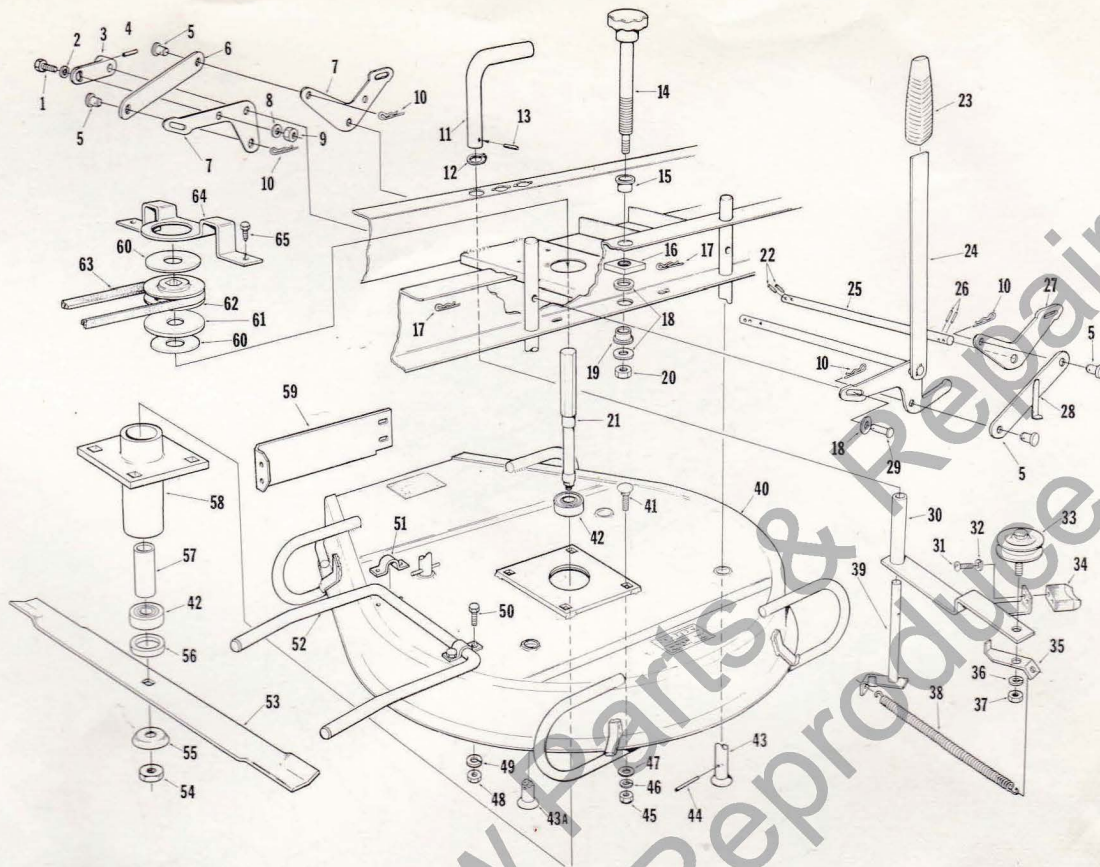

HOMELITE YARD TRAC-MODEL 730

BLADE HOUSING ASSEMBLY

Key	Part No.	Description	Qty.	Key	Part No.	Description	Qty.
1	80084-1	BOLT-hex hd. (5/16-18 x 7/8)	1	34	66973	BLOCK-brake	1
2	83103	WASHER-spring (5/16)	1	35	66681	BRACKET-idler arm	1
3	A-66735-1	BRACKET & COLLAR ASS'Y.	1	36	83054	WASHER-lock (7/16)	1
4	66744	PIN-roll	1	37	81160	NUT-hex (7/16-14)	1
5	66357-A	PIN-clevis	4	38	66684	SPRING-idler detent.	1
6	66356-1	LINK-bellcrank	1	39	A-66682-1	ARM & SHAFT	1
7	66094-4	BELLCRANK	2	40	A-66872-1	BLADE HOUSING & SKID	1
8	84001-1	WASHER-flat (5/16)	1	41	80527	BOLT-carriage (3/8-16 x 1 1/4)	4
9	81046	NUT-hex (5/16-18)	1	42	66069-S	BEARING-ball	2
10	86302	COTTER KEY-hairpin	4	43	66885-1	HANGER-blade housing, rear	2
11	66963-1	HANDLE-idle control	1	43A	66368-A	HANGER-blade housing, front	2
12	66195	RING-retaining	1	44	57335	PIN-spirol	4
13	66184	PIN-spirol	1	45	81023	NUT-hex (3/8-16)	4
14	A-66499-A	HEIGHT ADJ. SCREW ASS'Y.	1	46	83018	WASHER-lock (3/8)	4
15	66501	BUSHING(Upper)	1	47	84007	WASHER-flat (3/8)	4
16	66483	NUT-square	1	48	81053	NUT-hex (1/4-20)	4
17	76799	COTTER KEY-hairpin	4	49	83009	WASHER-lock (1/4)	4
18	84010-1	WASHER-flat	6	50	80049	SCREW-hex hd. (1/4-20 x 5/8)	4
19	66500	BUSHING(Lower)	1	51	66879-1	STRAP-stabilizer bar	2
20	81207	NUT-hex center lock	1	52	66878-1	BAR-stabilizer	1
21	A-66982	SHAFT-blade	1	53	66817	BLADE-30" rotary	1
22	66769	PIN-roll	2	54	66367-A	NUT-hex (1/4-20)	1
23	66310	GRIP-height adj. handle	1	55	66763-1	WASHER-retaining	1
24	A-66863-1	HEIGHT ADJ. ASS'Y.	1	56	66074	SPACER-blade	1
25	A-66731	BELLCRANK & ROD ASS'Y.	1	57	66071	SPACER-bearing	1
		Includes:		58	A-66894-1	HOUSING-shaft	1
26	66769	PIN-roll	2	59	A-66895	MULCHER ACCESSORY (KIT)	
27	66094-4	BELLCRANK	1	60	66088	WASHER-Phenolic	2
28	A-66478-1	LINK & INDICATOR	1	61	66703	WASHER-Phenolic	1
29	66370	PIN-clevis	4	62	66819-1	PULLEY-blade	1
30	A-66680	ARM & TUBE	1	63	66818	BELT-blade drive (37"V)	1
31	80462-1	SCREW-rd. hd. (#10-32 x 5/8)	2	64	66923-1	GUARD-pulley	1
32	83046	WASHER-lock (#10)	2	65	80934-1	SCREW-self-tap (1/4-20 x 1/2)	2
33	66057-B	PULLEY-blade idler	1				

ALWAYS GIVE MODEL AND SERIAL NUMBER WHEN ORDERING PARTS