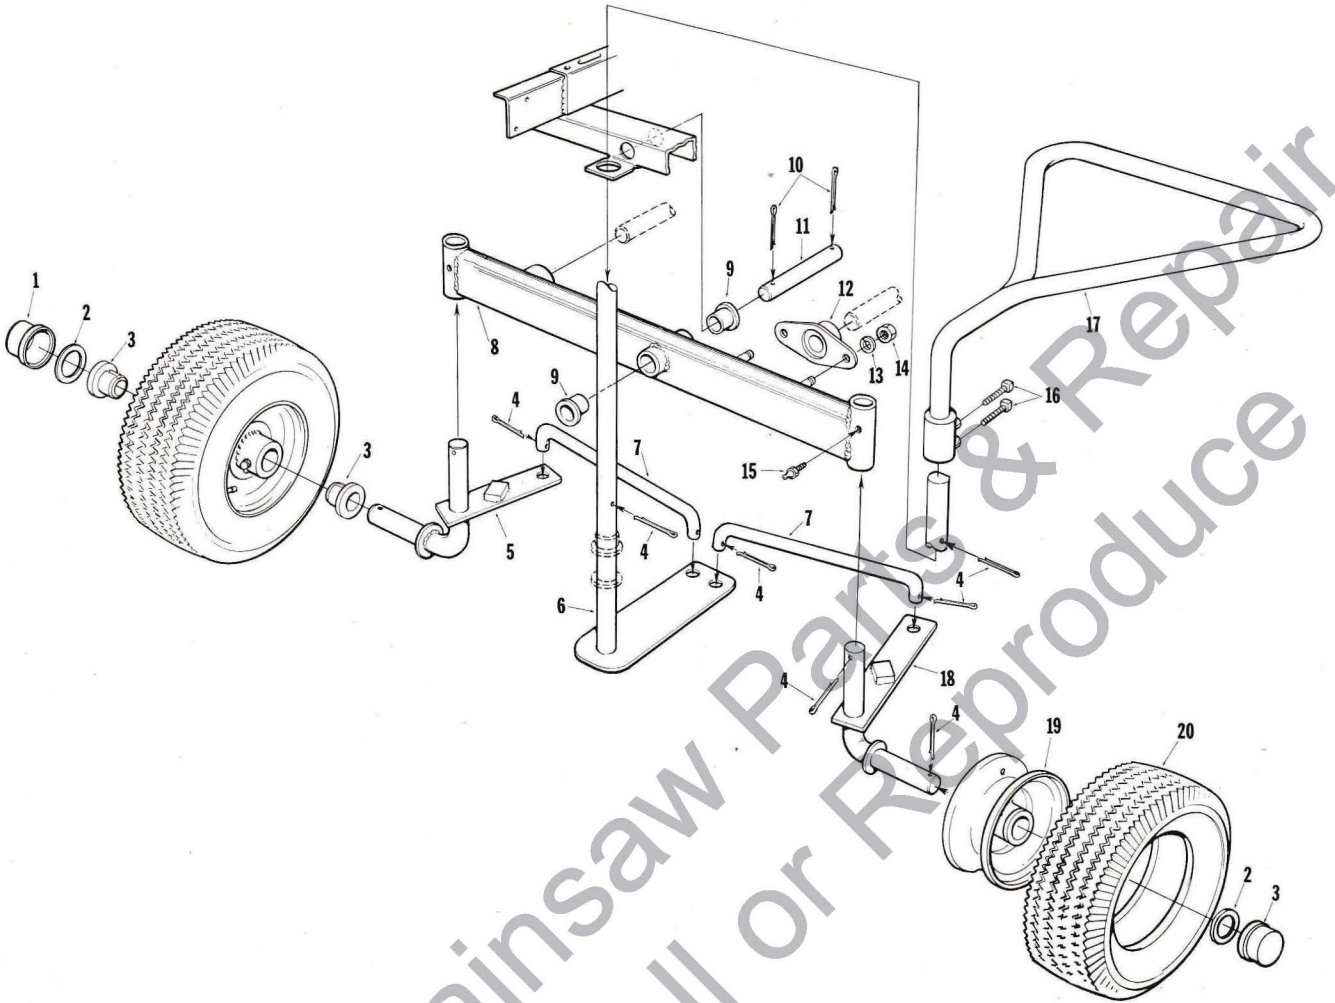

HOMELITE YARD TRAC-MODEL 730

FRONT SUSPENSION & STEERING LINKAGE

Key	Part No.	Description	Qty.	Key	Part No.	Description	Qty.
1	66608	CAP-hub	2	11	66137-A	PIN-pivot	1
2	66628	WASHER-flat	2	12	66887	BEARING-stabilizer bar	2
	66927	WHEEL-front	2	13	83009	WASHER-lock (1/4)	4
		Includes (each wheel):		14	81053	NUT-hex (1/4-20)	4
3	66945	BUSHING	2	15	66692	FITTING-grease	2
4	86304	PIN-cotter	9	16	82171	SCREW-set	2
5	A-66962-1	FRONT AXLE-right	1	17	A-66821-1	STEERING HANDLE	1
6	A-66890-1	STEERING COLUMN & ARM	1	18	A-66961-1	FRONT AXLE-left	1
7	66021-B	LINK-steering	2	19	66927	WHEEL-front	1
8	A-66911	SUSPENSION & BUSHING ASS'Y.	1			Includes index #3	
		Includes:		20		TIRE-Purchase Locally:	
9	66183-A	BUSHING-pivot pin	2			4. 10/3. 50-4, 2 ply	
10	86319	PIN-cotter	2