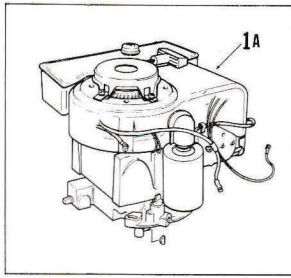

HOMELITE YARD TRAC-MODEL 730 & MODEL 730E

ENGINE & MOUNTING PARTS

Key	Part No.	Description	Qty.	Key	Part No.	Description	Qty.
1	A-66815	ENGINE-4 cycle 7h. Lauson	1	14	84062	WASHER-flat (3/8)	1
1A	A-66815-1	ENGINE-Lauson-Electric start	1	15	66059	PULLEY-drive	1
2	80785	SCREW-flat hd. (5/16-18 x 1 7/8)	2	16	66966-1	KEEPER-belt	1
3	76745	GASKET-manifold	2	17	80087	SCREW-hex hd. (5/16-18 x 1 1/2)	1
4	66061-1	MANIFOLD-exhaust	1	18	80085-1	SCREW-hex hd. (5/16-18 x 1)	2
5	66534-1	MUFFLER	1	19	83002	WASHER-lock (5/16)	3
6	80089	SCREW-hex hd. (5/16-18 x 2 3/4)	2	20	82168	SCREW-hex hd. (3/8-16 x 4 1/2)	1
7	81116	NUT-hex flex lock (3/8-24)	8	21	A-66622	PULLEY-idler	1
8	84077	WASHER-flat (3/8)	8	22	66897-1	SPACER-idler pulley	1
9	A-66972-1A	ENGINE MOUNT ASS'Y.	1	23	66968-1	SPACER-drive pulley	1
10	66455	BELT-main drive (51")	1	24	66218	KEY-woodruff	1
11	66960	MOUNT-shock	4	25	84046	WASHER-flat (5/16)	2
12	80752	SCREW-hex hd. (3/8-24 x 1)	1	26	81162	NUT-hex (5/16-18)	2
13	83018	WASHER-lock (3/8)	1				

ALWAYS GIVE MODEL AND SERIAL NUMBER WHEN ORDERING PARTS