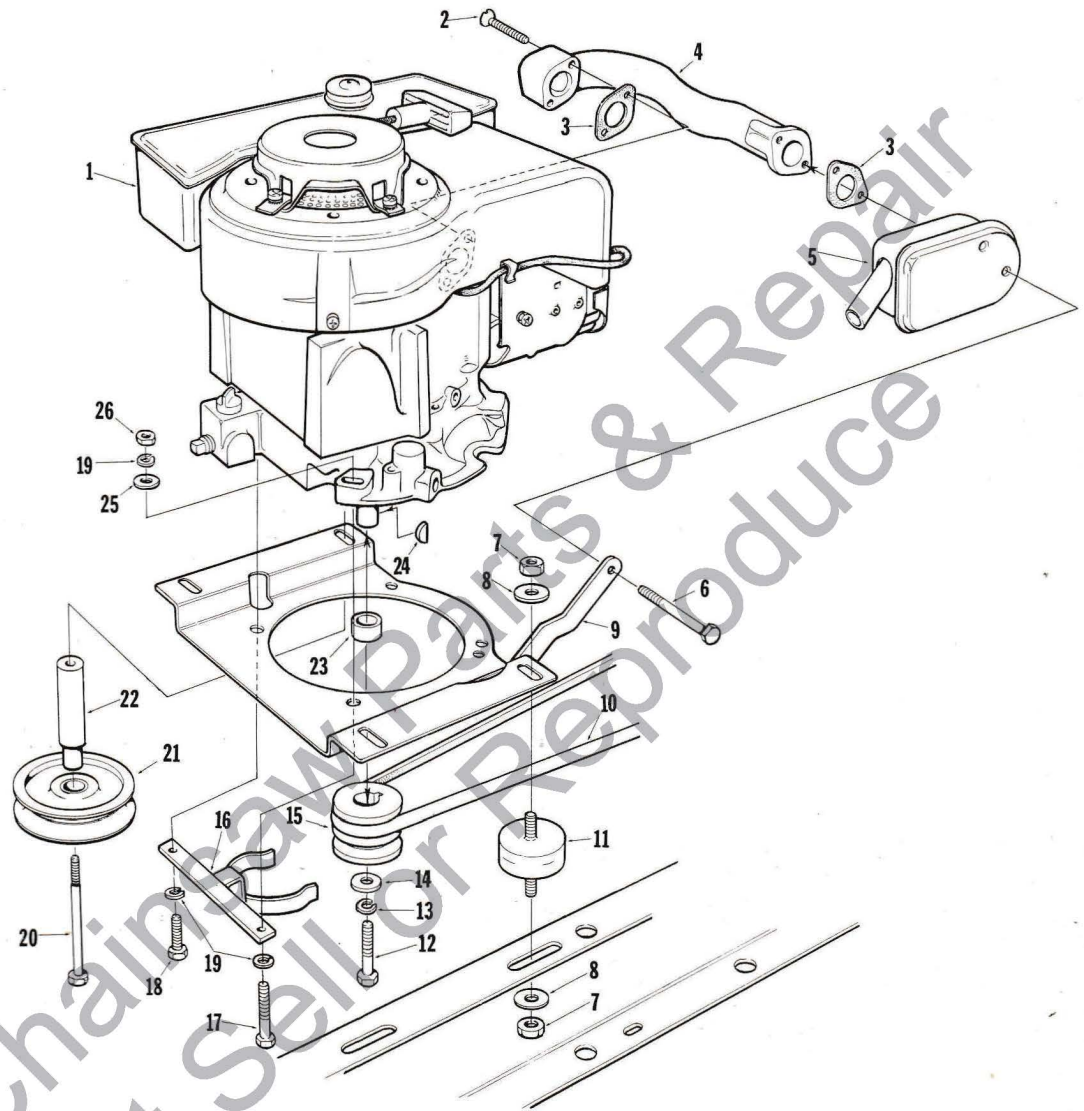

HOMELITE YARD TRAC-MODEL 730 & MODEL 730E

ENGINE & MOUNTING PARTS

Key	Part No.	Description	Qty.	Key	Part No.	Description	Qty.
1	A-66815	ENGINE-4 cycle 7h. Lauson	1	14	84062	WASHER-flat (3/8)	1
1A	A-66815-1	ENGINE-Lauson-Electric start	1	15	66059	PULLEY-drive	1
2	80785	SCREW-flat hd. (5/16-18 x 1 7/8)	2	16	66966-1	KEEPER-belt	1
3	76745	GASKET-manifold	2	17	80087	SCREW-hex hd. (5/16-18 x 1 1/2)	1
4	66061-1	MANIFOLD-exhaust	1	18	80085-1	SCREW-hex hd. (5/16-18 x 1)	2
5	66534-1	MUFFLER	1	19	83002	WASHER-lock (5/16)	3
6	80089	SCREW-hex hd. (5/16-18 x 2 3/4)	2	20	82168	SCREW-hex hd. (3/8-16 x 4 1/2)	1
7	81116	NUT-hex flex lock (3/8-24)	8	21	A-66622	PULLEY-idler	1
8	84077	WASHER-flat (3/8)	8	22	66897-1	SPACER-idler pulley	1
9	A-66972-1A	ENGINE MOUNT ASS'Y.	1	23	66968-1	SPACER-drive pulley	1
10	66455	BELT-main drive (51")	1	24	66218	KEY-woodruff	1
11	66960	MOUNT-shock	4	25	84046	WASHER-flat (5/16)	2
12	80752	SCREW-hex hd. (3/8-24 x 1)	1	26	81162	NUT-hex (5/16-18)	2
13	83018	WASHER-lock (3/8)	1				

ALWAYS GIVE MODEL AND SERIAL NUMBER WHEN ORDERING PARTS