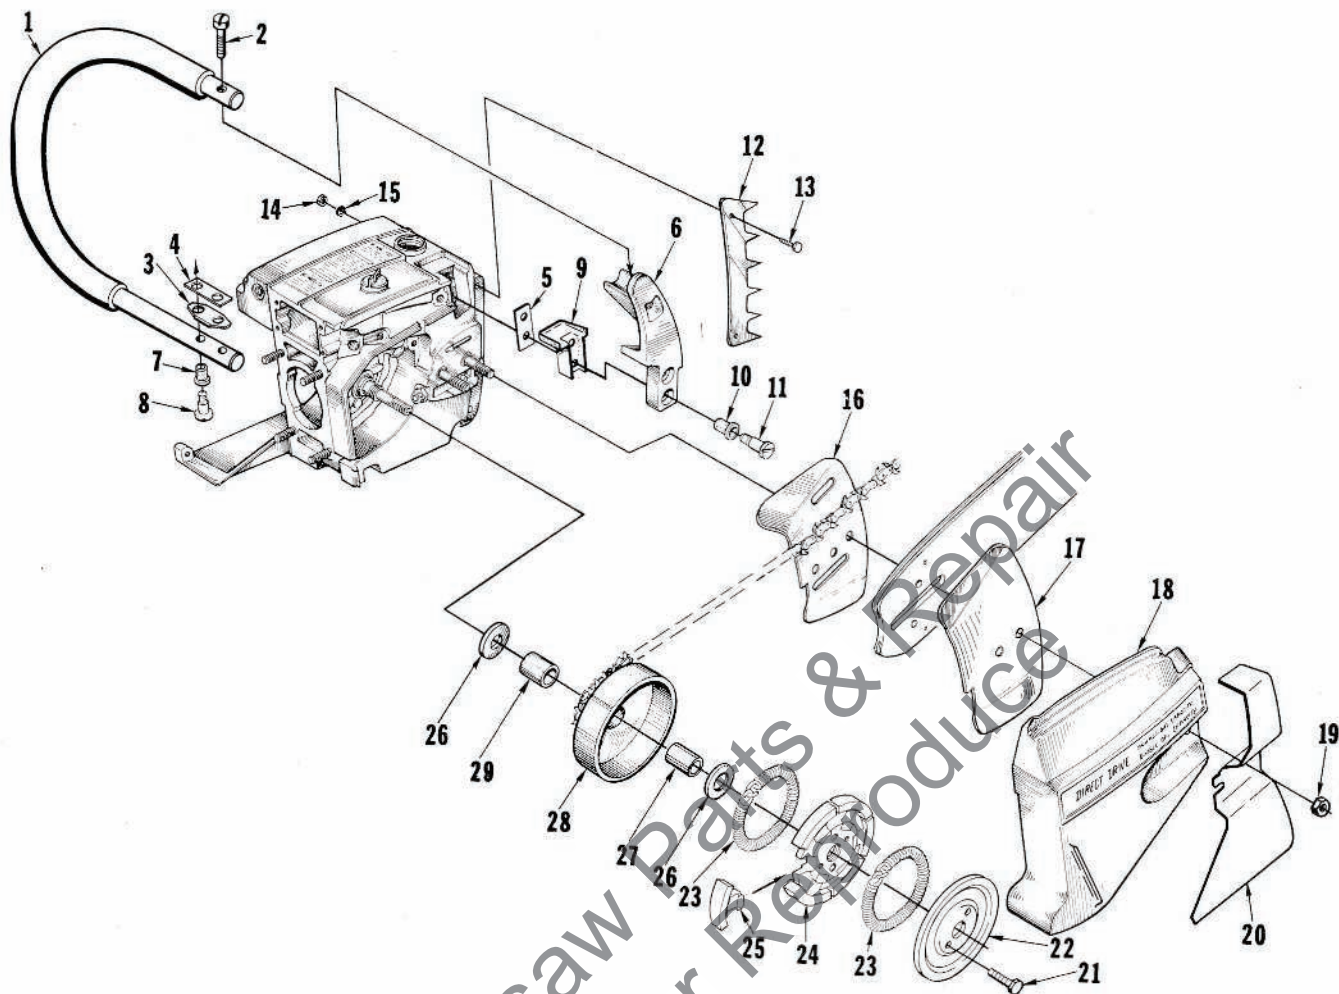

# SUPER XL 925

FIGURE 4

No.	Description	Part No.	Qty.	No.	Description	Part No.	Qty.
* 1	HANDLE BAR-flush cut (rubber covered)	A-69934	1	16	PLATE-guide bar (inner)	67160-A	1
2	SCREW-fil. hd., 1/4-20 x 1	82259	1	17	PLATE-guide bar (outer)	67161	1
3	SPACER-handle bar	68765	1	18	COVER-drivecase	67156-3	1
4	PLATE-handle bar	65599	1	19	NUT-hex, 3/8-16	81089-2	1
5	PLATE-handle bar bracket	65598	1	20	GUARD-chain (Accessory)	68078-1	1
6	BRACKET-handle bar	68766-2	1	21	SCREW-hex hd., 10-32 x 1/2	80361-1	1
7	GROMMET-handle bar	65518	2	22	COVER-clutch	58751-1	1
8	SCREW-shoulder	65520	2	23	SPRING-clutch	67441	2
9	MOUNT-shock	65509	1	24	CLUTCH-spider	65723-2	1
10	GROMMET	65519	2	*25	SHOE-clutch	69754-1	6
11	SCREW-shoulder	65521	2	26	WASHER-thrust	63462	2
12	KIT-spiked bumper	A-63720	1	27	BEARING-roller	64124	1
	Includes:			28	DRUM & HUB-rim type	A-65990	1
13	SCREW-hex hd., 12-24 x 3/4	80867	2		SPROCKET-3/8 pitch, 7 tooth (rim type)	63284	1
14	NUT-12-24	81068	2		option .404 pitch, 7 tooth (rim type)	OM10513	
15	WASHER-lock, #12	83056	2	29	RACE-inner	64129	1