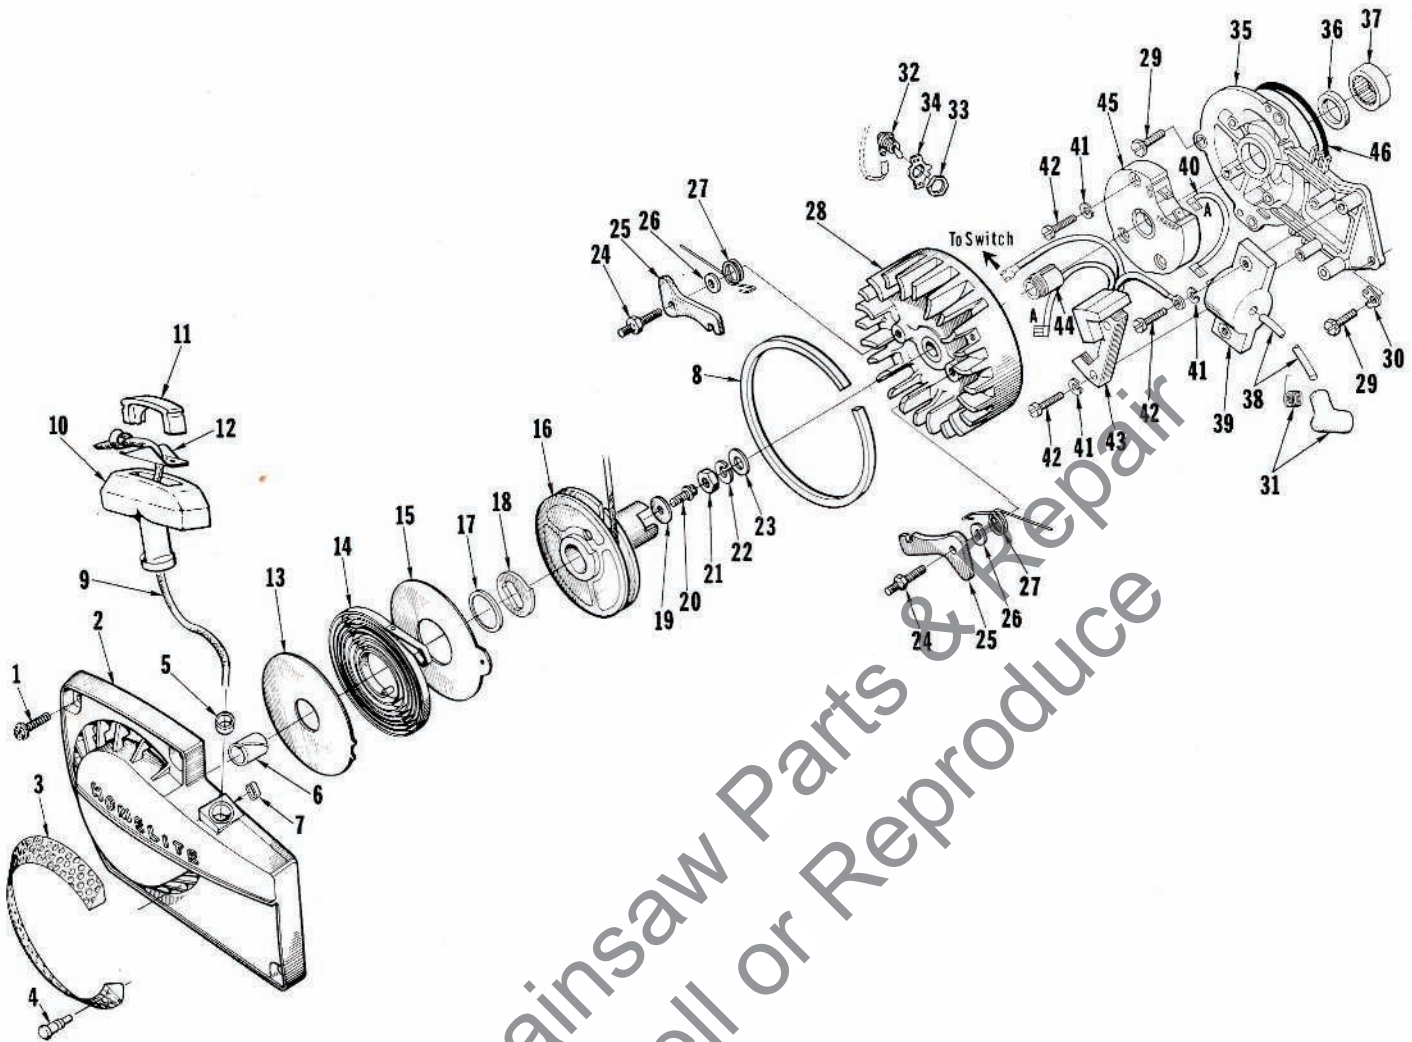

# SUPER XL 925

FIGURE 1

No.	Description	Part No.	Qty.	No.	Description	Part No.	Qty.
1	SCREW-hex hd., 12-24 x 5/8	80676	4	*24	STUD-pawl	58757-D	2
2	HOUSING-fan	A-64504-B	1	25	PAWL-starter	58756	2
	Includes:			26	WASHER-lock, #12	83056	2
3	SCREEN-fan housing	A-64421	1	27	SPRING-starter pawl	65375-2	2
4	STUD-drive	67191	11	28	ROTOR-magneto	67165	1
5	BUSHING-starter rope	67177	1	29	SCREW-hex hd., 1/4-20 x 5/8	80048	4
6	BUSHING-starter post	64443	1	30	WASHER-tab lock	67875-1	1
7	BUSHING-rewind spring	65830	1	31	TERMINAL-spark plug	A-33055	1
8	RING-air flow	67409	1	32	SWITCH-toggle	A-57650-3	1
9	ROPE-starting	58806	1	33	Includes: NUT	72084-A1	1
*10	GRIP-starting rope	12624	1	34	PLATE-indicating "ON-OFF"	72085-A	1
*11	CAP-rope grip	12782	1	*35	PLATE-back	A-67618-A	1
*12	INSERT-rope retaining	12649	1		Includes:		
13	SHIELD-spring (inner)	63566	1	36	SEAL	58688-A	1
14	SPRING-rewind	63268-A	1	37	BEARING-roller	63195	1
15	SHIELD-spring (outer)	63565-A	1	38	LEAD-high tension	67166	1
16	PULLEY-rewind starter	A-64446	1	39	COIL-transformer	67164	1
	Includes:			40	LEAD-transformer	67167	1
17	BUSHING-spring lock	64400	1	41	WASHER-lock, #8	83022	7
18	LOCK-rewind spring	64049-A	1	42	SCREW-pan, 8-32 x 3/4	82178	7
19	WASHER-retaining	58763	1	43	COIL-core and generator	67163	1
20	SCREW-hex hd., 10-32 x 1/2	80648	1	44	CAP-dust	64002	1
21	NUT-hex, 3/8-24	81124	1	45	MODULE-ignition	67162	1
22	WASHER-lock, 3/8	83102	1	46	"O" RING	67559	1
23	WASHER-flat, 3/8	84010-1	1				