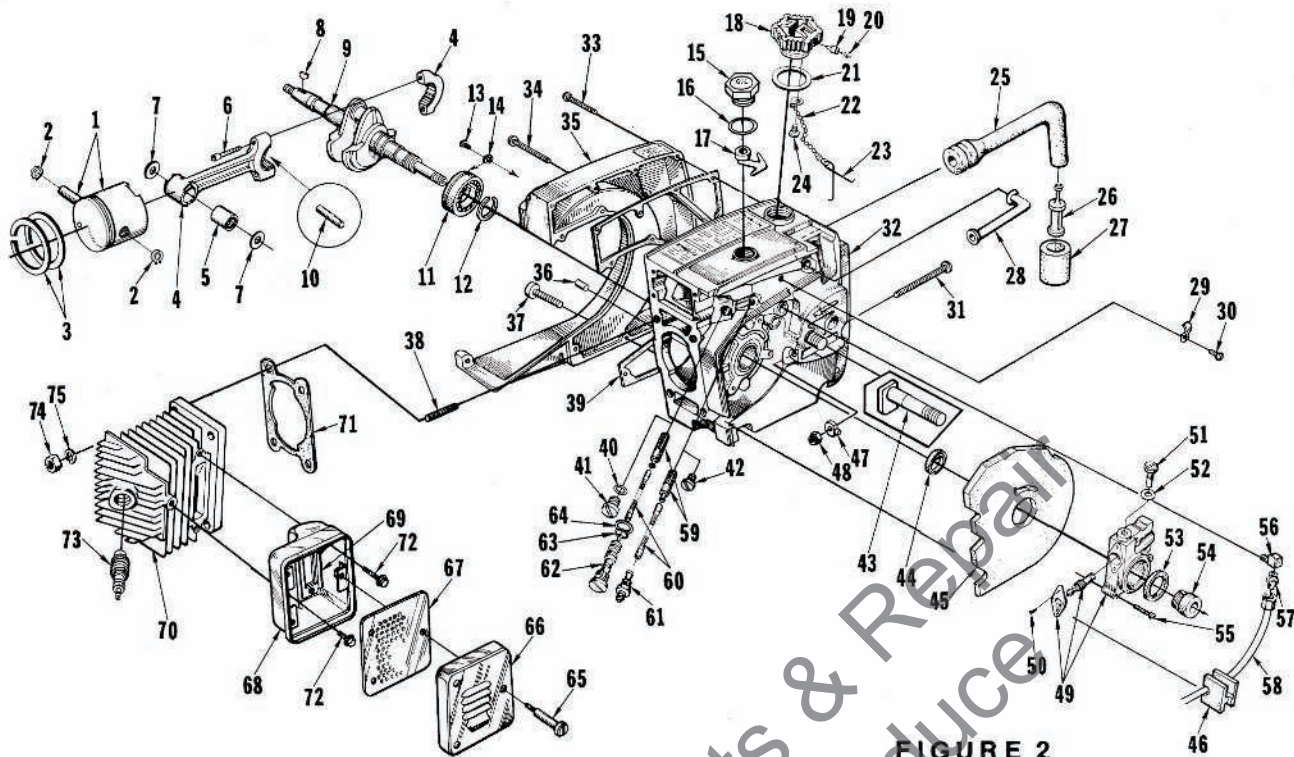

# SUPER XL 925

FIGURE 2

No.	Description	Part No.	Qty.	No.	Description	Part No.	Qty.
1	PISTON & PIN	A-69467	1	47	PIN-guide bar adjusting	67586-1A	1
2	Inc: RING-piston pin retaining	64742	2	*48	NUT-Gripco	81204	1
3	PISTON RING	69452	2	49	PUMP-automatic oil	A-68265	1
* 4	ROD-connecting	A-69658	1	50	Inc: SCREW-pan hd., 4-40 x 1/4	80919	2
* 5	Inc: BEARING-needle	69688	1	51	SCREW-cam	64102-A	1
6	SCREW-soc. hd., 8-32 x 9/16	80805	2	52	GASKET-cam screw	59736	1
7	WASHER-thrust	8070	2	53	SEAL-felt	59926	1
8	KEY-woodruff	75078	1	54	WORM-gear	59675	1
9	CRANKSHAFT	67168-1	1	55	SCREW-fil. hd., 8-32 x 3/4	80248	3
10	BEARING-needle (set of 28)	A-69056	1	56	CONNECTOR-elbow	31734	1
11	BEARING-ball	58190-5	1	57	FITTING-tube	65896	1
12	RING-retaining	59319-A	1	58	LINE-oil (discharge)	A-65682	1
13	SCREW-bearing retaining	59704	2	59	FILTER-oil	A-64293	2
14	WASHER-lock	59705	2	60	LINE-oil pick-up	59000	2
15	CAP-oil filler	A-65284-A	1	61	CONNECTOR-oil filter	65695	1
16	Inc: "O" RING	65133	1	62	TUBE-oil line	63452-A	1
* 17	VALVE-check (not shown)	69451	1	63	"O" RING	58406	1
18	RETAINER	68750	1	64	GASKET-oil line tube	63751	1
19	Inc: VALVE-check (oval duckbill)	69451	1	65	SCREW-shoulder	68480	3
* 20	FILTER-filler cap	69451	1	* 66	CAP-muffler	A-69591-1	1
21	GASKET-fuel cap	69501	1	67	BAFFLE-muffler	65633	1
22	CHAIN-head	69502	1	68	BODY-muffler	A-68979	1
23	RETAINER	69503	1	69	Inc: PLATE-muffler body	68978	1
24	SCREW-pan hd. Plastite, 6 x 1/4	82256	1	* 70	CYLINDER-2-1/16" bore	A-69649	1
25	LINE-fuel	65593	1	71	Inc: GASKET-cylinder	63778-1	1
26	FILTER-fuel	A-59251	1	72	SCREW-hex hd. cap, 1/4-20 x 5/8	80402	3
27	Inc: FILTER-felt	59253-1	1	73	SPARK PLUG-Champion #C-J6	63547-S	1
28	CONNECTOR-fuel line	67080	1		SPARK PLUG-Champion #C-J4 optional (Colder Plug)	69027-S	1
29	CLAMP-fuel line	65597-1	1	74	NUT-hex, 1/4-28	81065-2	4
30	SCREW-pan hd., 6-32 x 5/16	80605	1	75	WASHER-lock, 1/4	83009	4
31	SCREW-guide bar adjusting	63367	1	*	SHIELD-muffler	69284-1	1
32	CRANKCASE & TANK	A-68023-A	1				
	Inc: GASKET-check valve (not shown)	65144	1				
	CAP-check valve (not shown)	65143	1				
33	SCREW-fil. hd., 8-32 x 5/8	82146	6				
34	SCREW-fil. hd., 8-32 x 2-3/16	82155	8				
35	COVER-fuel tank	67153-2	1				
36	PIN-dowel	63621	2				
37	SCREW-fil. hd., 8-32 x 1-3/4	82147	1				
38	STUD	55871	4				
39	GASKET-fuel tank	67159	1				
40	WASHER	58138	1				
41	CAP	63115	1				
42	PLUG-pipe	28097	1				
43	BOLT-guide bar	67158	2				
44	SEAL	58688-A	1				
45	SHIELD-sawdust	A-64715	1				
46	GROMMET-oil line	65357	1				