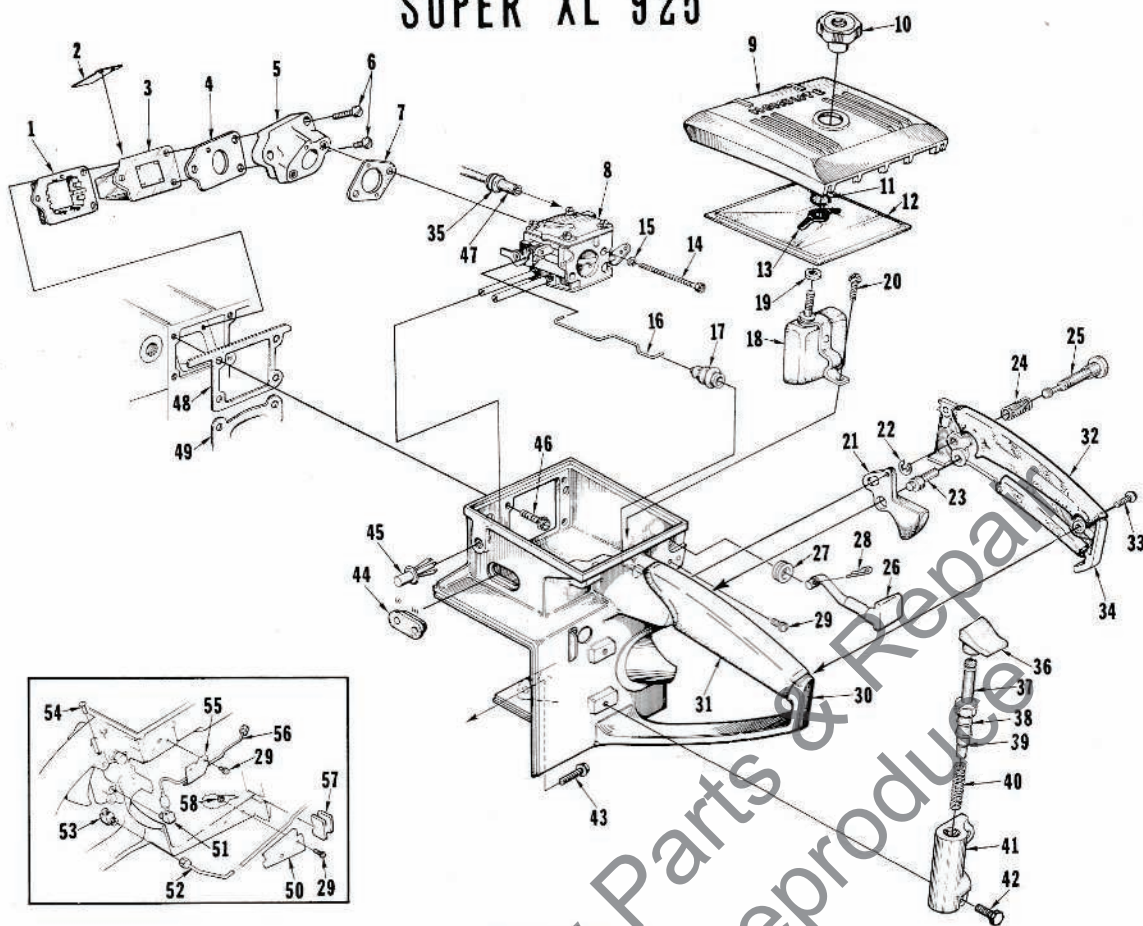

SUPER XL 925

FIGURE 3

No.	Description	Part No.	Qty.	No.	Description	Part No.	Qty.
1	RETAINER-reed valve	63370-A	1	30	HANDLE-throttle	A-68025-C	1
2	VALVE-reed	63166-A	4		Includes:		
3	SEAT-reed	63371-B	1		BUSHING-(not shown)	68445	1
4	GASKET-reed valve seat	65483	1	31	GRIP-throttle handle	68767	1
5	MANIFOLD-intake	A-67460-1	1	32	GRIP-throttle handle cover	68768	1
6	SCREW-pan hd., 8-32 x 1-1/8	82196	3	33	SCREW-pan hd., 8-32 x 1/2	80560	2
7	GASKET-carburetor	67540	1	34	COVER-throttle handle	A-69045	1
* 8	CARBURETOR	A-69745	1		Includes: BUSHING-nylon	59064	1
9	COVER-air filter element	A-69414-2	1		(not shown)		
10	NUT-cover mounting	A-67639	1	35	GROMMET-fuel line	68046	1
11	RING-retaining	58319-A	1	36	BUTTON-oil pump plunger	63622	1
*12	FILTER ELEMENT-air	A-69305-A	1	37	PLUNGER-oil pump	A-57834-16	1
13	Includes: GROMMET	63878	1		Includes:		
14	SCREW-hex hd., 10-32 x 1-7/8	82179	2	38	"O" RING-shaft	59074	1
15	WASHER-lock, #10	83046	2	39	"O" RING-plunger	74388	1
16	ROD-throttle	63266-A	1	40	SPRING-compression	59293	1
17	BOOT-throttle rod	58348	1	41	BODY-oil pump	63343-5	1
18	BRACKET-air filter	A-67101	1	42	SCREW-hex hd., 3-32 x 7/8	80568	2
19	Includes: GASKET-mounting nut	58392-1	1	43	SCREW-hex hd., 12-24 x 7/8	80891	1
20	SCREW-hex, 12-24 x 1/2	80821	1	*44	GROMMET-"Hi-Lo"	69751	1
21	TRIGGER-throttle	65745	1	45	PLUG-plastic	53572	1
22	RING-retaining	58409	1	46	SCREW-hex hd., 12-24 x 5/8	80676	4
23	PIN-throttle latch adjusting	65719	1	*47	LINE-fuel	65718-A	1
24	SPRING-throttle latch	58405	1	48	GASKET-throttle handle	63779-C	1
25	PIN-throttle latch	58924-4	1	49	GASKET-cylinder	63778-1	1
26	ROD-choke	A-68429	1	50	CLAMP-oil line	65513-1	1
27	Includes: GROMMET	64862	1	51	VALVE-check	A-65502	1
28	PIN-cotter	86324	1		Includes: BALL (not shown)	25527	1
29	SCREW-pan hd., 6-32 x 3/8	80571	6	52	LINE-oil (discharge)	A-65682	1
				53	VALVE-check	A-65515	1
					Includes: BALL (not shown)	25527	1
					SPRING (not shown)	59022	1
				54	SCREW-fil. hd., 8-32 x 5/8	80023-2	1
				55	CLAMP-oil line	65660-1	1
				56	LINE-oil (intake)	A-65705	1
				57	GROMMET-oil line	65357	1
				58	NUT-lock, 6-32	81126	2

* Denotes new parts

ALWAYS FURNISH MODEL AND SERIAL NUMBER WHEN ORDERING PARTS.