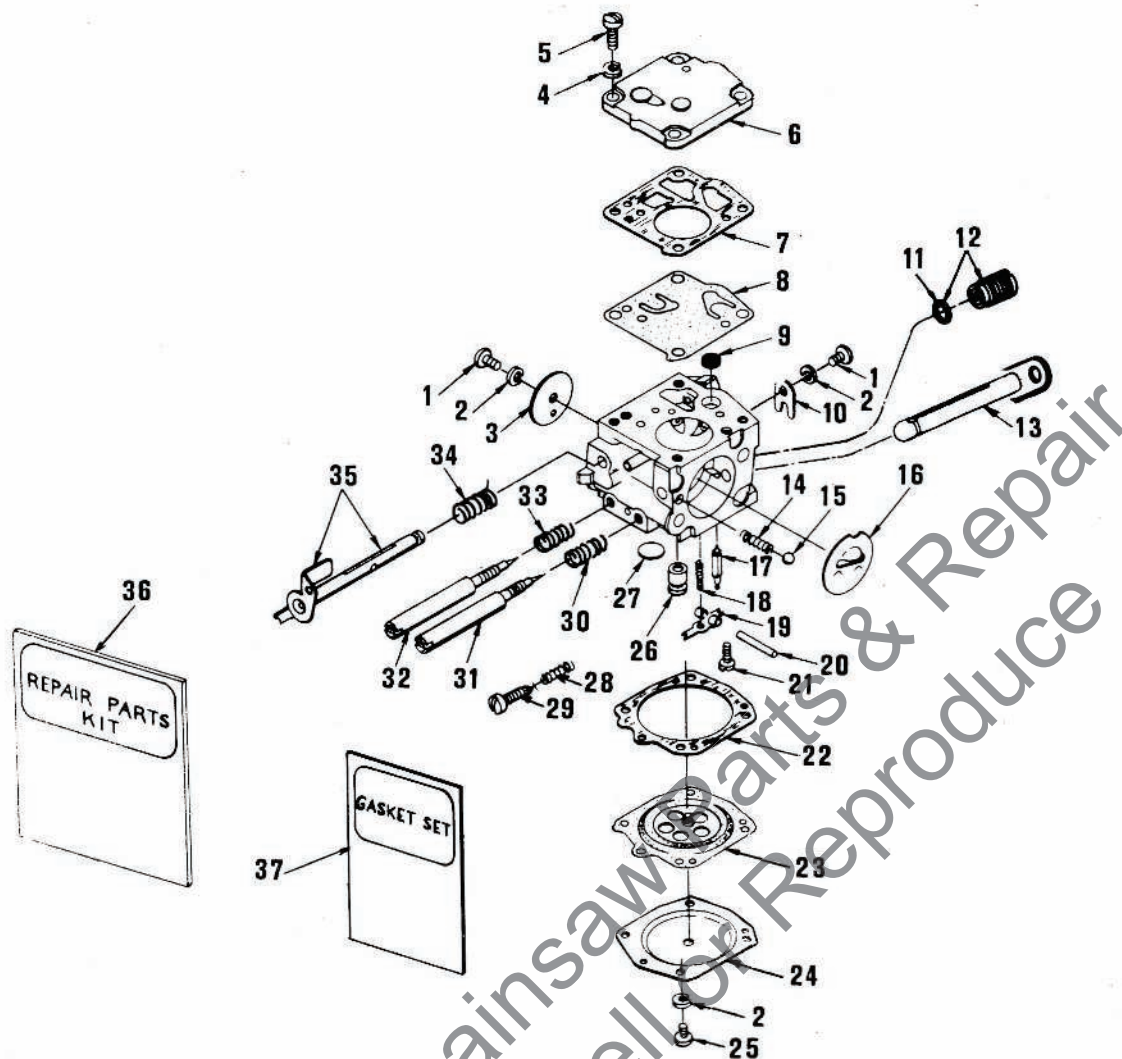

\* Denotes new parts

Accessory Sprockets & Drum

SPROCKET & DRUM .404 pitch, 7 tooth	A-65886
3/8 pitch, 8 tooth	A-65732
.404 pitch, 8 tooth	A-65887
3/8 pitch, 7 tooth	A-65884

When using optional Sprocket & Drum, you must use one 63463 thrust washer (inner).

# SUPER XL 925

A-69745

HS 151 A

No.	Description	Part No.	Qty.	No.	Description	Part No.	Qty.
1	SCREW-rd., 4-40 x 3/16	†80264	2	20	PIN-control lever fulcrum	†58977	1
2	WASHER-lock, #4	†83008-1	6	21	SCREW-oval, 4-40 x 1/4	†65798	1
3	SHUTTER-throttle	67994	1	22	GASKET-main diaphragm	†58978	1
4	WASHER-lock, #6	83024	4	23	DIAPHRAGM-main control	†58988	1
5	SCREW-fil, 6-32 x 3/8	80275	4	24	COVER-main diaphragm	58979	1
6	COVER-fuel pump diaphragm	58975	1	25	SCREW-rd., 4-40 x 1/4	80591	4
7	GASKET-pump diaphragm	†58981	1	*26	VALVE-check	69793	1
8	DIAPHRAGM-fuel pump	†58980-R	1	27	PLUG-welch, 11/32 dia.	†58991	1
9	SCREEN-fuel inlet	†58974	1	28	SPRING-idle speed	†58973	1
10	CLIP-throttle shaft retaining	58982	1	29	SCREW-idle speed	†58993	1
11	GASKET	†74060	1	30	SPRING-main adjustment needle	†73075	1
*12	VALVE-governor	69794	1	*31	NEEDLE-main adjustment	69792	1
*13	SHAFT & LEVER-choke	69789	1	*32	NEEDLE-idle adjustment	69785	1
14	SPRING-choke friction	73264	1	33	SPRING-idle adjustment needle	†54440	1
15	BALL-choke friction	25527	1	34	SPRING-throttle return	†59460	1
16	SHUTTER-choke	58984	1	35	SHAFT & LEVER-throttle	A-67995	1
17	NEEDLE-inlet	59717	1	*36	REPAIR KIT	69790	1
18	SPRING-control lever	†65603	1	37	GASKET-set	†67866	1
19	LEVER-inlet control	†59716	1		DIAPHRAGM & GASKET-set	63711	1