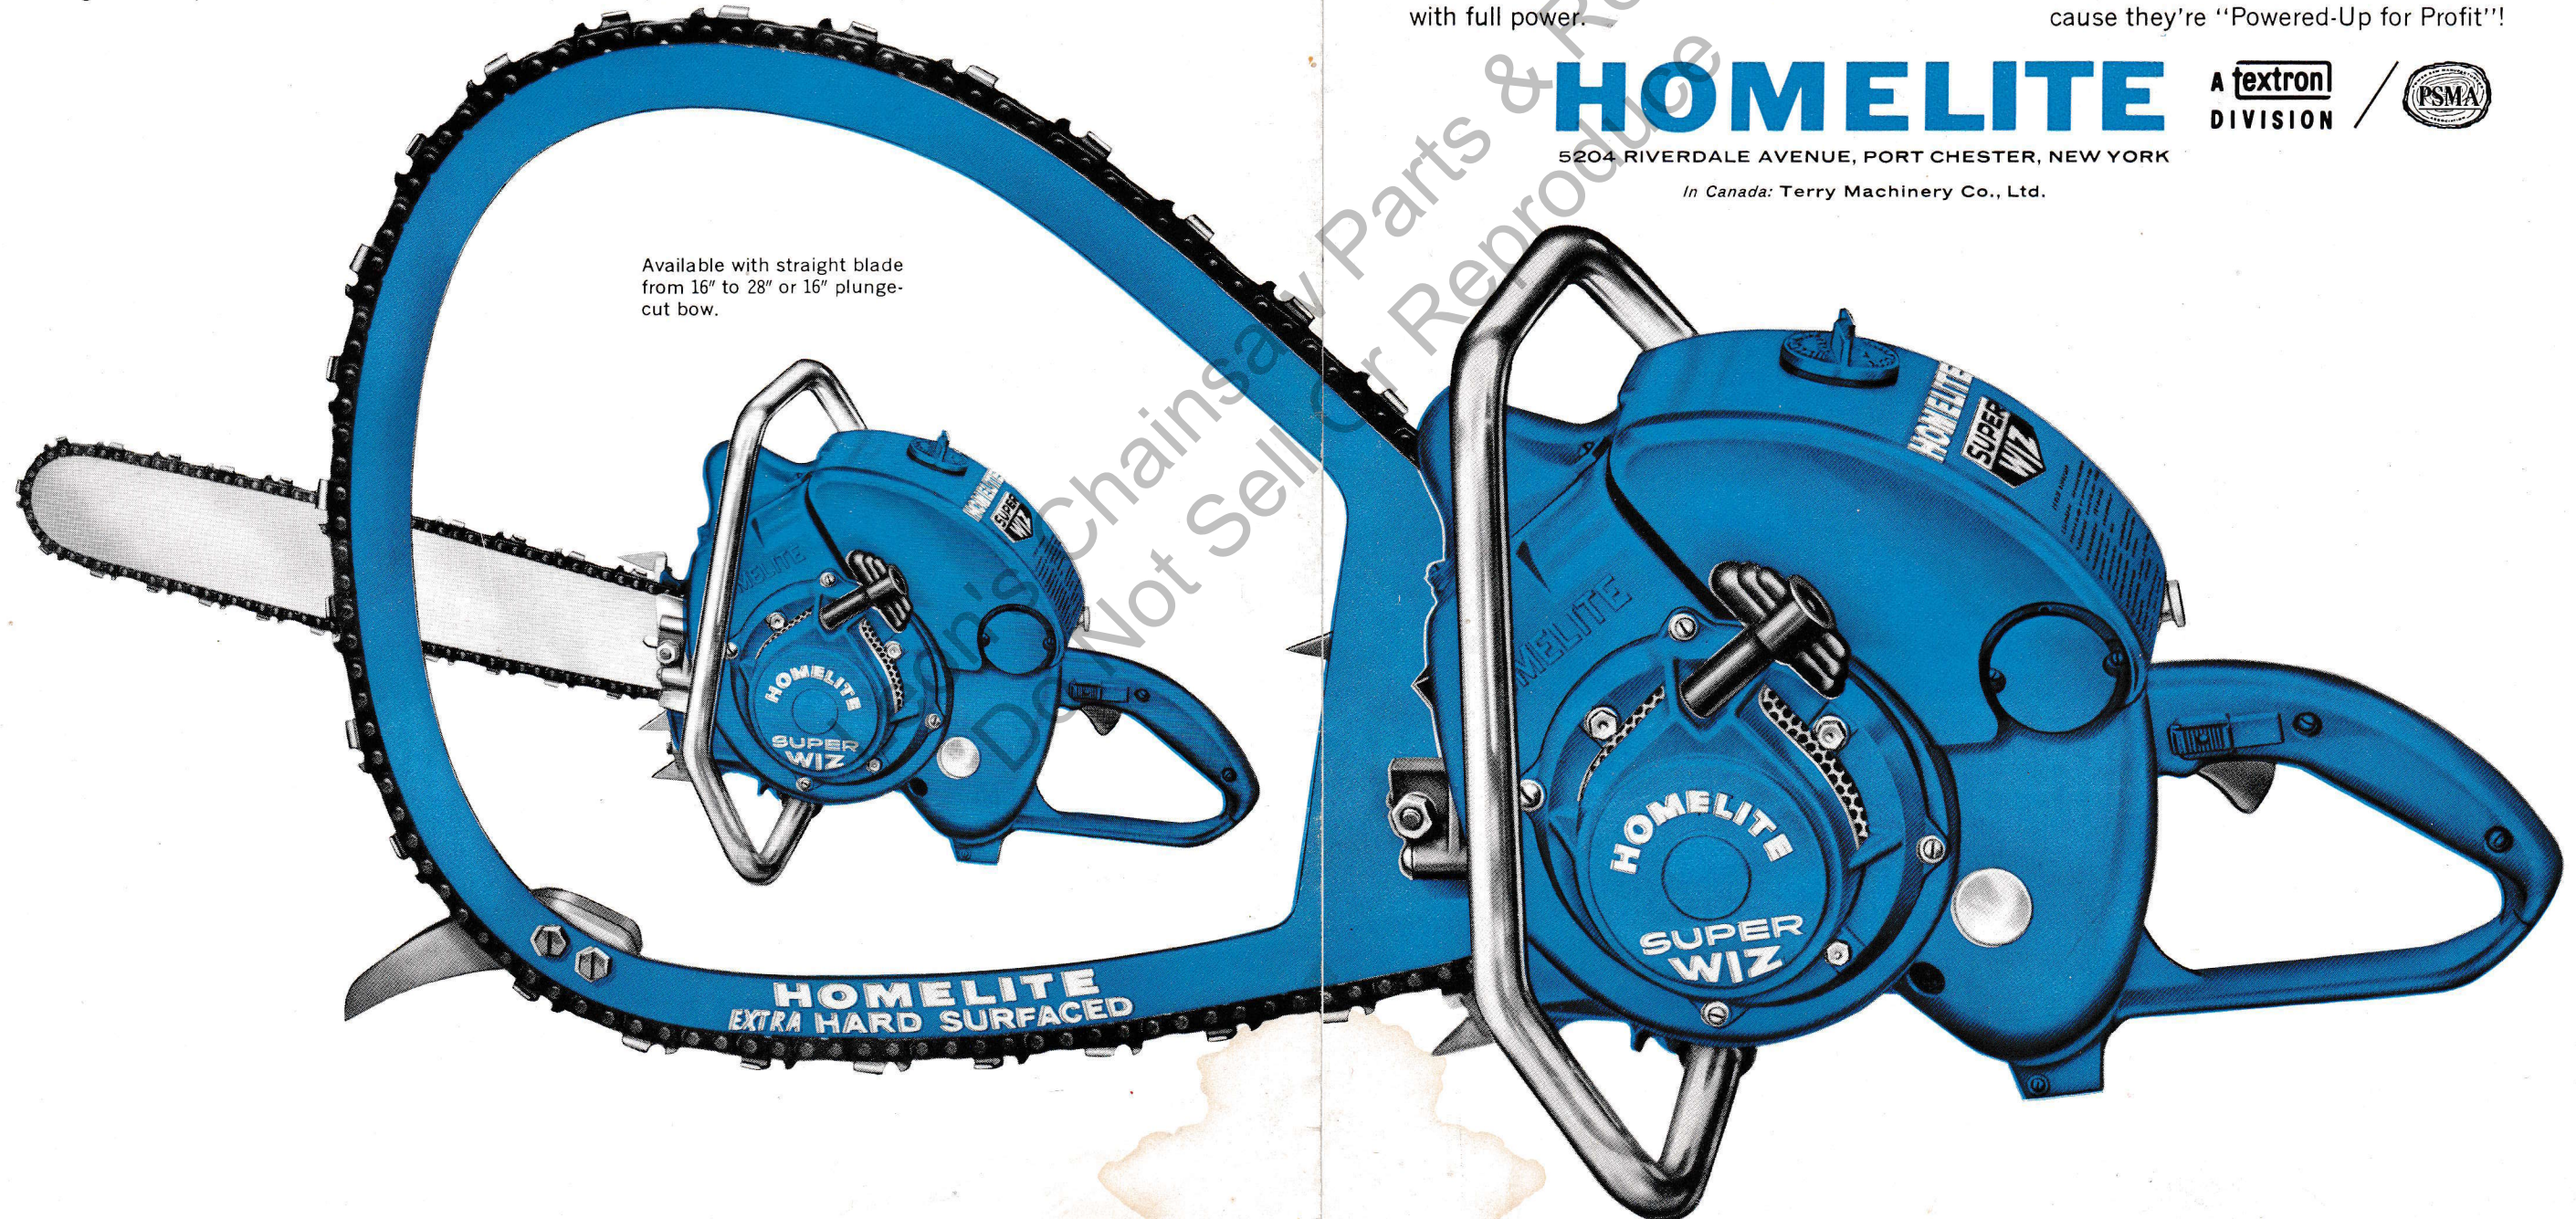

POWER-UP

New Homelite Super WIZ packs

Here is a new pace setter in pulpwood production cutting. The new Homelite Super Wiz is rugged, fast and built to take the steady day-after-day pounding of professional cutting. It's the big brother of the famous Homelite Wiz.

You get more power in the new Homelite Super

Wiz because it has greater cylinder displacement. And in the Dura-Bore cylinder the running surface is intimately bonded to the cylinder for coolest operation and longest life. Add Homelite's famous, rugged pyramid reed valve and you get smooth performance — more power.

FOR PROFIT

more wood-cutting power...

Another important feature is the new Micro-Mesh Polyester Fiber air filter. Because of its near-vertical position, it tends to shed particles — stays clean longer. It can be cleaned many times — easily. Just tap it on a log, or slosh it with solvent, or blow it with air — in minutes you're back cutting with full power.

You've got to get this 19 pound Super Wiz in your hands. Then you'll know! Get down to your Homelite dealer, get your free demonstration and ask about the specially priced super Wiz Bow package. Buy one of these Super WIZs and you'll make more money cutting pulp or saw logs because they're "Powered-Up for Profit"!

HOMELITE

A **Textron**
DIVISION

5204 RIVERDALE AVENUE, PORT CHESTER, NEW YORK

In Canada: Terry Machinery Co., Ltd.

Available with straight blade from 16" to 28" or 16" plunge-cut bow.