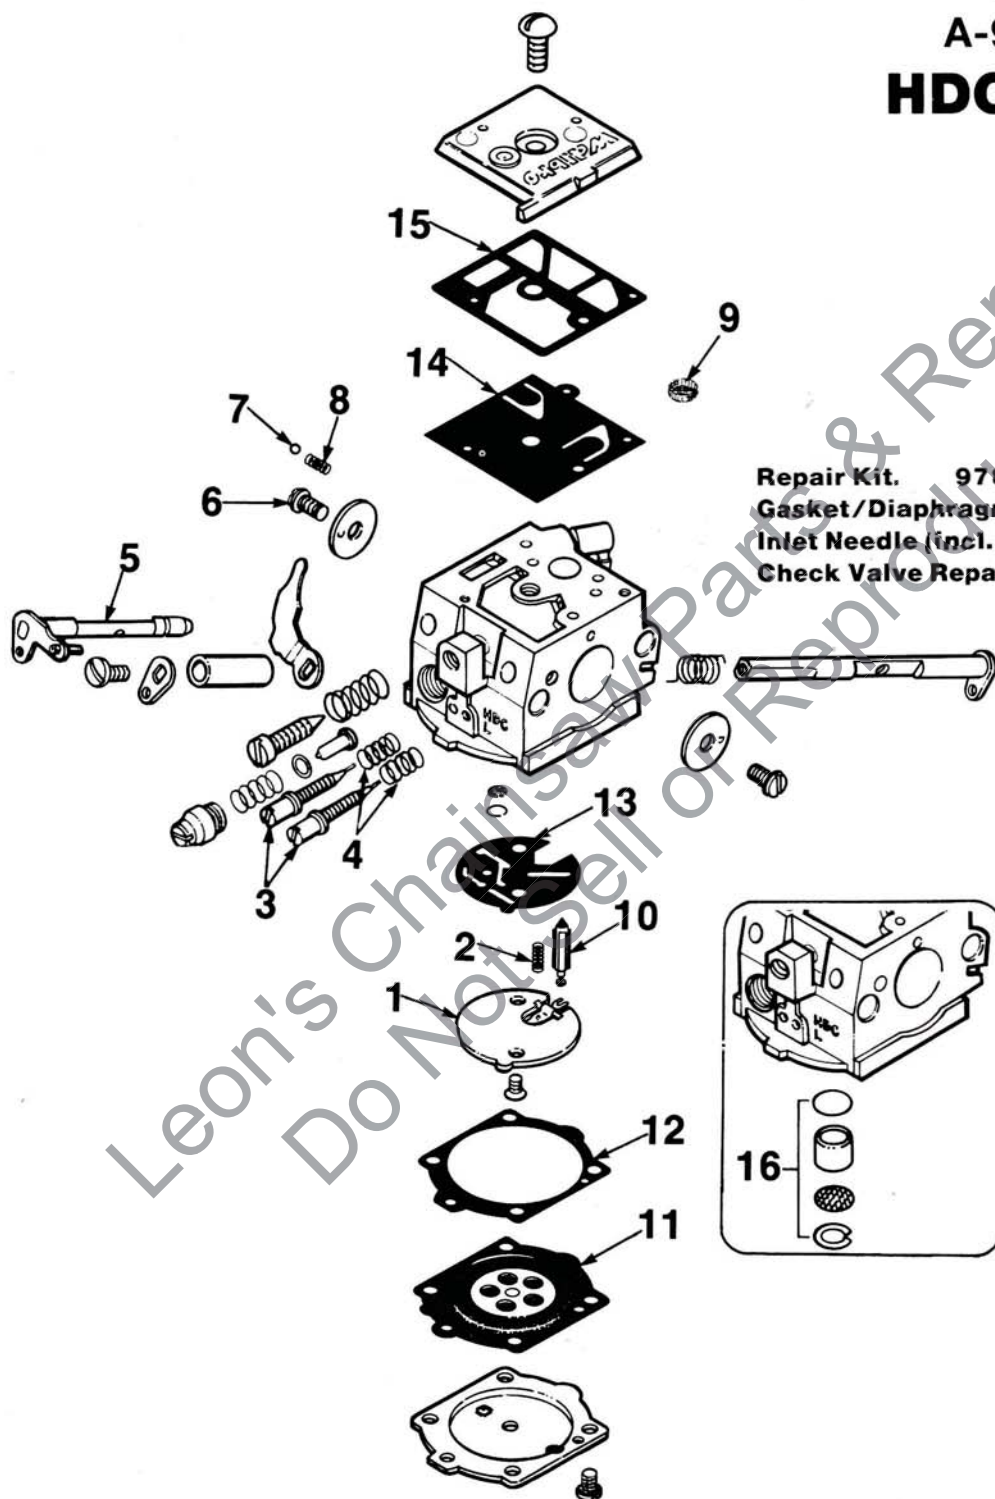

ST-160/ST-180 STRING TRIMMERS

CARBURETOR

A-97383

HDC-70B

Repair Kit. 97823 (incl. # 1-15)
Gasket/Diaphragm Kit 97824 (#11-15)
Inlet Needle (incl. #10) 64229
Check Valve Repair Kit (incl. #16) 93910-A