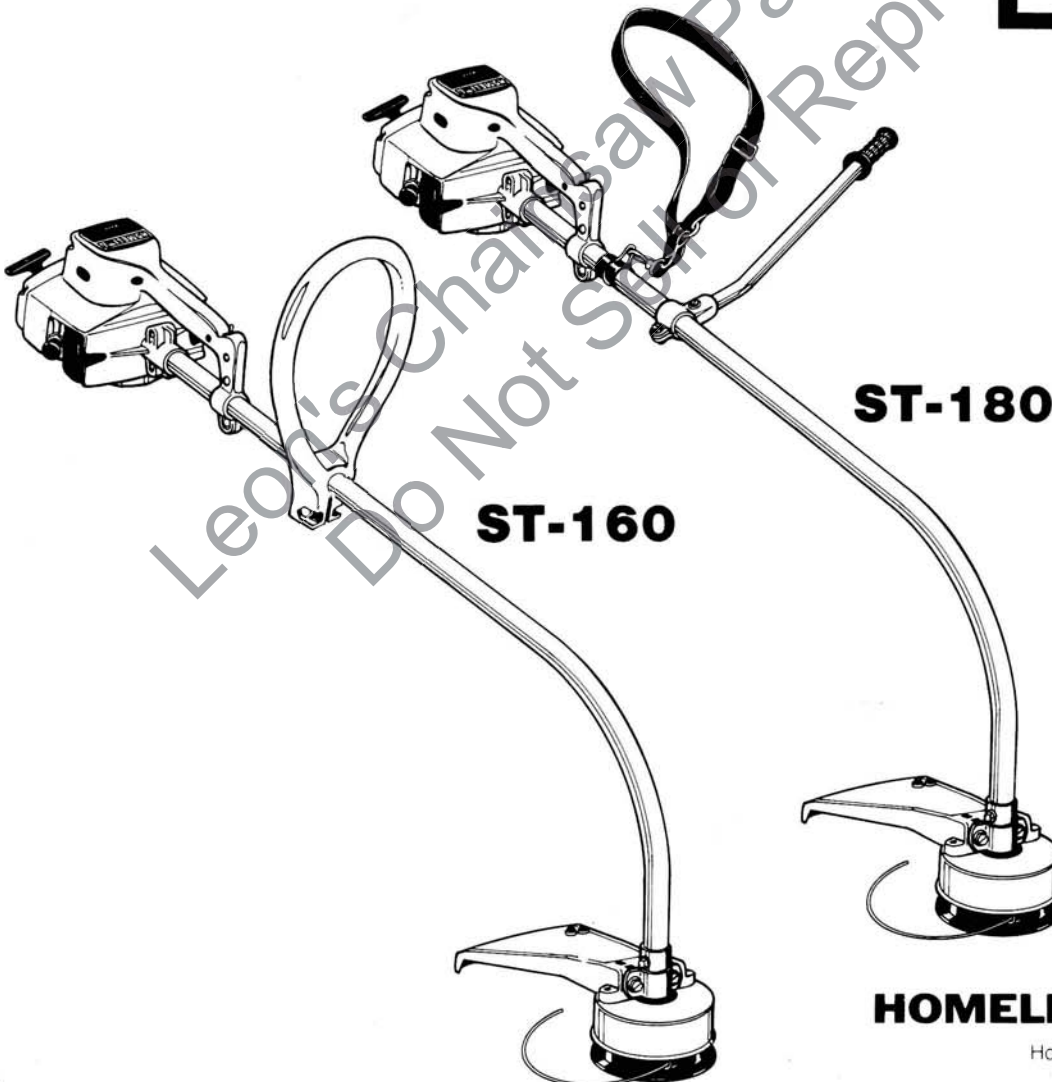

PART NO. 17813

Printed in U.S.A.

Price .35

ST-160

and ST-180

STRING TRIMMER

PARTS LIST

ST-160

ST-180

HOMELITE TEXTRON

Homelite Division of Textron Inc.