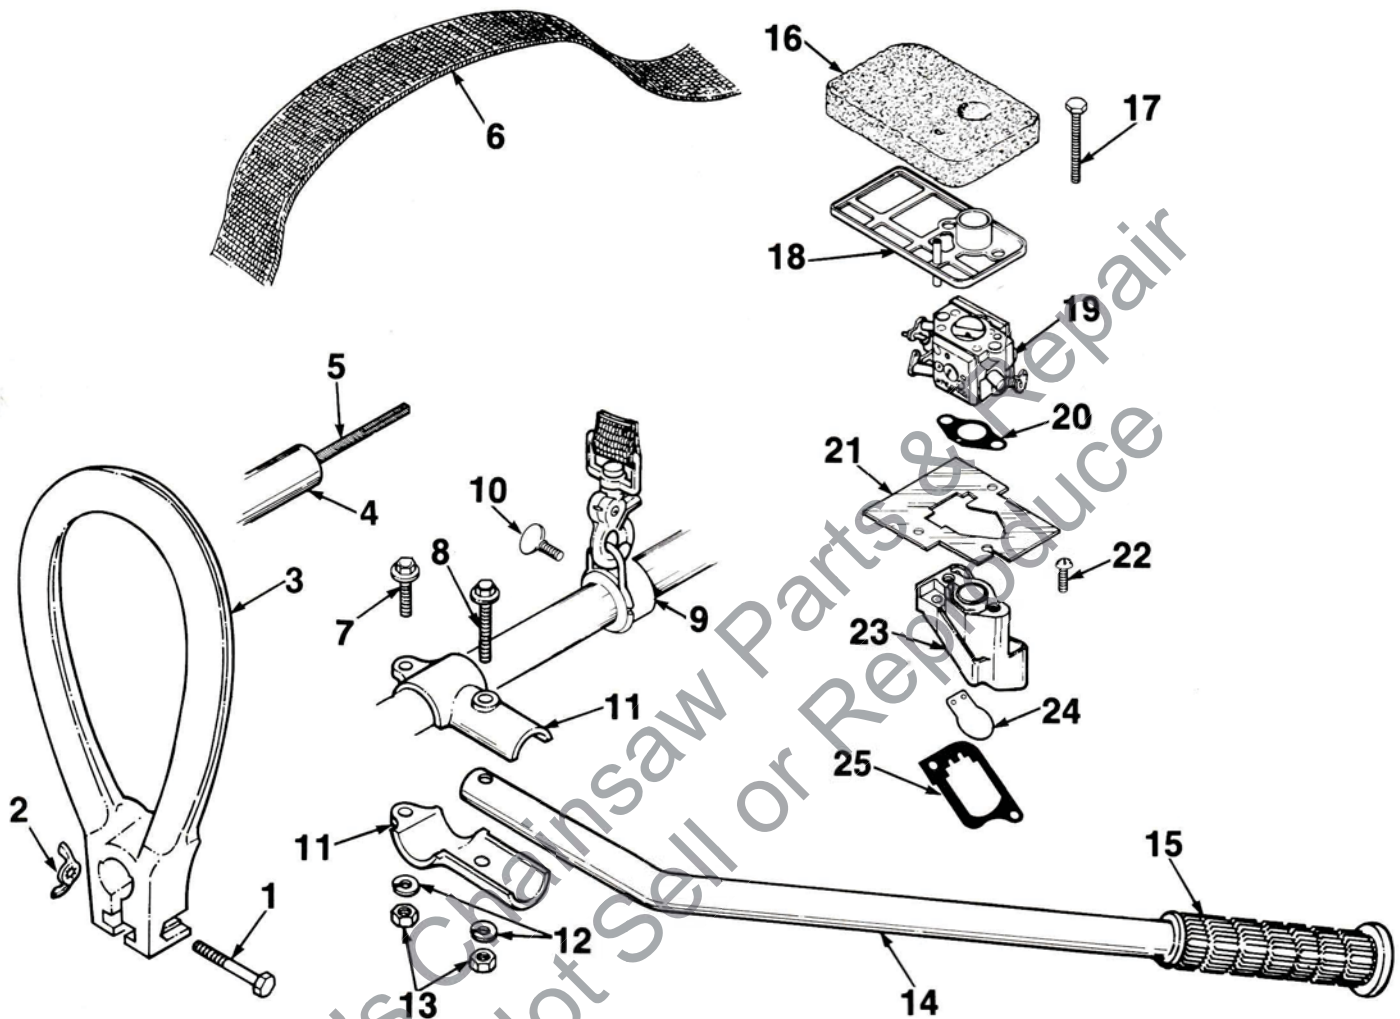

ST-160/ST-180 STRING TRIMMERS

FIGURE 2

NO.	DESCRIPTION	PART NO.	QTY.	NO.	DESCRIPTION	PART NO.	QTY.
1	SCREW- Torx	96987	1	17	ROD- Throttle	94435-A	1
2	WASHER	96984	1	18	HOUSING- Starter	A-94477-B	1
3	LEAD- Electrical	A-94472	1		Includes:		
4	LEAD- Ground	A-94446	1	19	BUSHING	96981-1A	1
5	SWITCH- Toggle	93653	1	20	NUT	97574	10
6	WASHER- Grounding	95611-A	1	21	SCREW	70771	1
7	PLATE- Indicating	95231	1	22	WASHER	94062	1
8	NUT	72084-A1	1	23	PULLEY- Starter	69158-A	1
9	HOUSING- Engine (left)	97570	1	24	WASHER- Flat	93862	1
10	SCREW	82368	10	25	SPRING- Rewind	A-96999-A	1
11	HOUSING- Engine (right)	97569	1	26	GRIP- Starter	70211	1
12	COVER- Filter	A-94489	1	27	ROPE- Starter #4 3/4" Long	96648-1	1
	Includes:			28	DECAL (ST-160)	97646	1
13	DECAL	78290	1		DECAL (ST-180)	97647	1
14	BUTTON- Choke	94451	1	29	WASHER- Flat	84025	1
15	ROD- Choke	97817	1	30	DECAL- Starter instruction	97713-A	1
16	TRIGGER	94452	1	31	SCREW- 10-32 x 3/4 hex hd.	82220	4

ALWAYS FURNISH MODEL AND SERIAL NUMBERS WHEN ORDERING PARTS.

ST-160/ST-180 STRING TRIMMER

FIGURE 3

NO.	DESCRIPTION	PART NO.	QTY.	NO.	DESCRIPTION	PART NO.	QTY.
1	SCREW- Cap hd. (ST-160 only)	80295	1	13	NUT (ST-180 only)	81267	2
2	NUT- Wing (ST-160 only)	93992	1	14	HANDLE BAR	A-97709	1
3	HANDLE- Front (ST-160 only)	95110-A	1		Includes:		
4	TUBE & LINER	A-97642	1	15	GRIP- Handle bar	94474	1
5	SHAFT- Flexible	94406-A	1	16	FILTER- Air	94456	1
6	HARNES (ST-180 only)	DA-92703	1	17	SCREW- Hex 10-24 x 1 3/4	88056	1
7	SCREW- 1/4-20 x 7/8 (ST-180 only)	82486	1	18	SUPPORT- Air filter	94457	1
8	SCREW- 1/4-20 x 1 1/2 (ST-180 only)	88071	1	19	CARBURETOR	A-97383	1
9	HANGER (ST-180 only)	A-94442	1	20	GASKET- Carburetor	93505-B	1
	Includes:			21	BAFFLE- Air	94403-B	1
10	SCREW- Thumb 10-24 x 1/2 (ST-180 only)	82260	1	22	SCREW- Pan hd.	93934	2
11	CLAMP- Handle Bar (ST-180 only)	97640-1	2	23	SPACER- Carburetor	97571	1
12	WASHER- (ST-180 only)	83061	2	24	REED	95983	1
				25	GASKET	93884-A	1