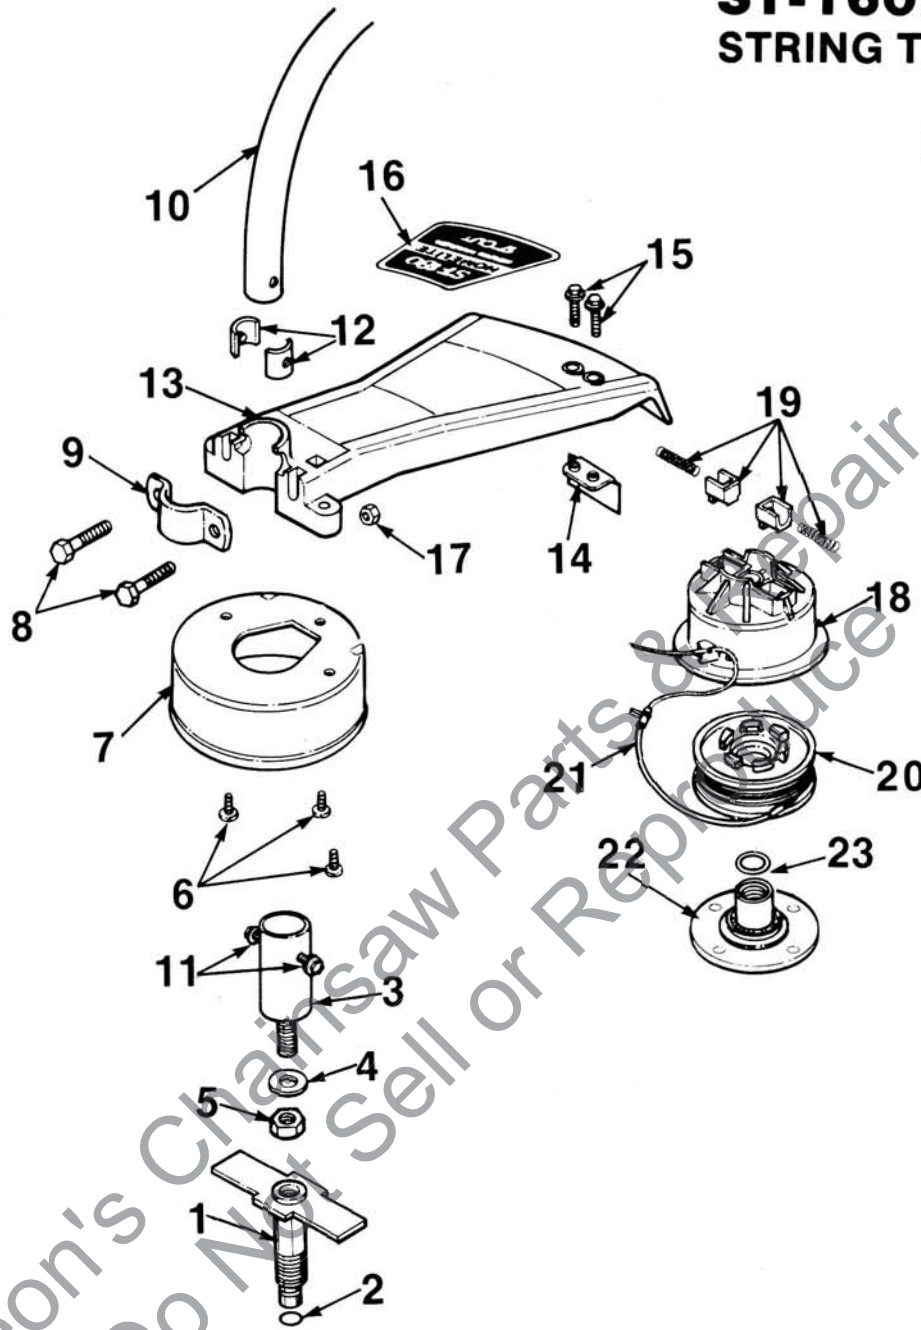

ALWAYS FURNISH MODEL AND SERIAL NUMBERS WHEN ORDERING PARTS.

ST-160/ST-180 STRING TRIMMER

FIGURE 3

NO.	DESCRIPTION	PART NO.	QTY.	NO.	DESCRIPTION	PART NO.	QTY.
1	SCREW- Cap hd. (ST-160 only)	80295	1	13	NUT (ST-180 only)	81267	2
2	NUT- Wing (ST-160 only)	93992	1	14	HANDLE BAR	A-97709	1
3	HANDLE- Front (ST-160 only)	95110-A	1		Includes:		
4	TUBE & LINER	A-97642	1	15	GRIP- Handle bar	94474	1
5	SHAFT- Flexible	94406-A	1	16	FILTER- Air	94456	1
6	HARNES (ST-180 only)	DA-92703	1	17	SCREW- Hex 10-24 x 1 3/4	88056	1
7	SCREW- 1/4-20 x 7/8 (ST-180 only)	82486	1	18	SUPPORT- Air filter	94457	1
8	SCREW- 1/4-20 x 1 1/2 (ST-180 only)	88071	1	19	CARBURETOR	A-97383	1
9	HANGER (ST-180 only)	A-94442	1	20	GASKET- Carburetor	93505-B	1
	Includes:			21	BAFFLE- Air	94403-B	1
10	SCREW- Thumb 10-24 x 1/2 (ST-180 only)	82260	1	22	SCREW- Pan hd.	93934	2
11	CLAMP- Handle Bar (ST-180 only)	97640-1	2	23	SPACER- Carburetor	97571	1
12	WASHER- (ST-180 only)	83061	2	24	REED	95983	1
				25	GASKET	93884-A	1

ST-160/ST-180 STRING TRIMMERS

FIGURE 4

NO.	DESCRIPTION	PART NO.	QTY.	NO.	DESCRIPTION	PART NO.	QTY.
1	CONNECTOR- Drive	A-94424	1	15	SCREW	82268	2
2	"O" RING	94150	1	16	DECAL (ST-160)	97716	1
3	LOWER HEAD HOUSING ASSEMBLY	A-97900	1		DECAL (ST-180)	97629	1
	Includes:			17	NUT	81246	2
4	WASHER 3/8	84099	1	18	HEAD- String w/eyelet	A-95360-1A	1
5	NUT- Hex jam 3/8-24 (L.H.)	81257	1	19	KIT- Slide & Spring	A-97822	1
6	SCREW	95158	3	20	SPOOL & STRING	DA-97728	1
7	SHIELD- Grass	97712-A	1		Includes:		
8	SCREW- 1/4-20 x 1 1/4	80388	2	21	TUBE- Weldnot	A-96518	1
9	CLAMP	97363	1	22	RETAINER- Spool	A-94929	1
10	TUBE & LINER	A-97642	1		Includes:		
11	SCREW 10-24 x 3/8"	80048	2	23	"O" RING	58393	1
12	CLAMP	97572	2				
13	DEFLECTOR & BLADE	A-97793	1				
	Includes:						
14	BLADE- Cut-off	97382	1				