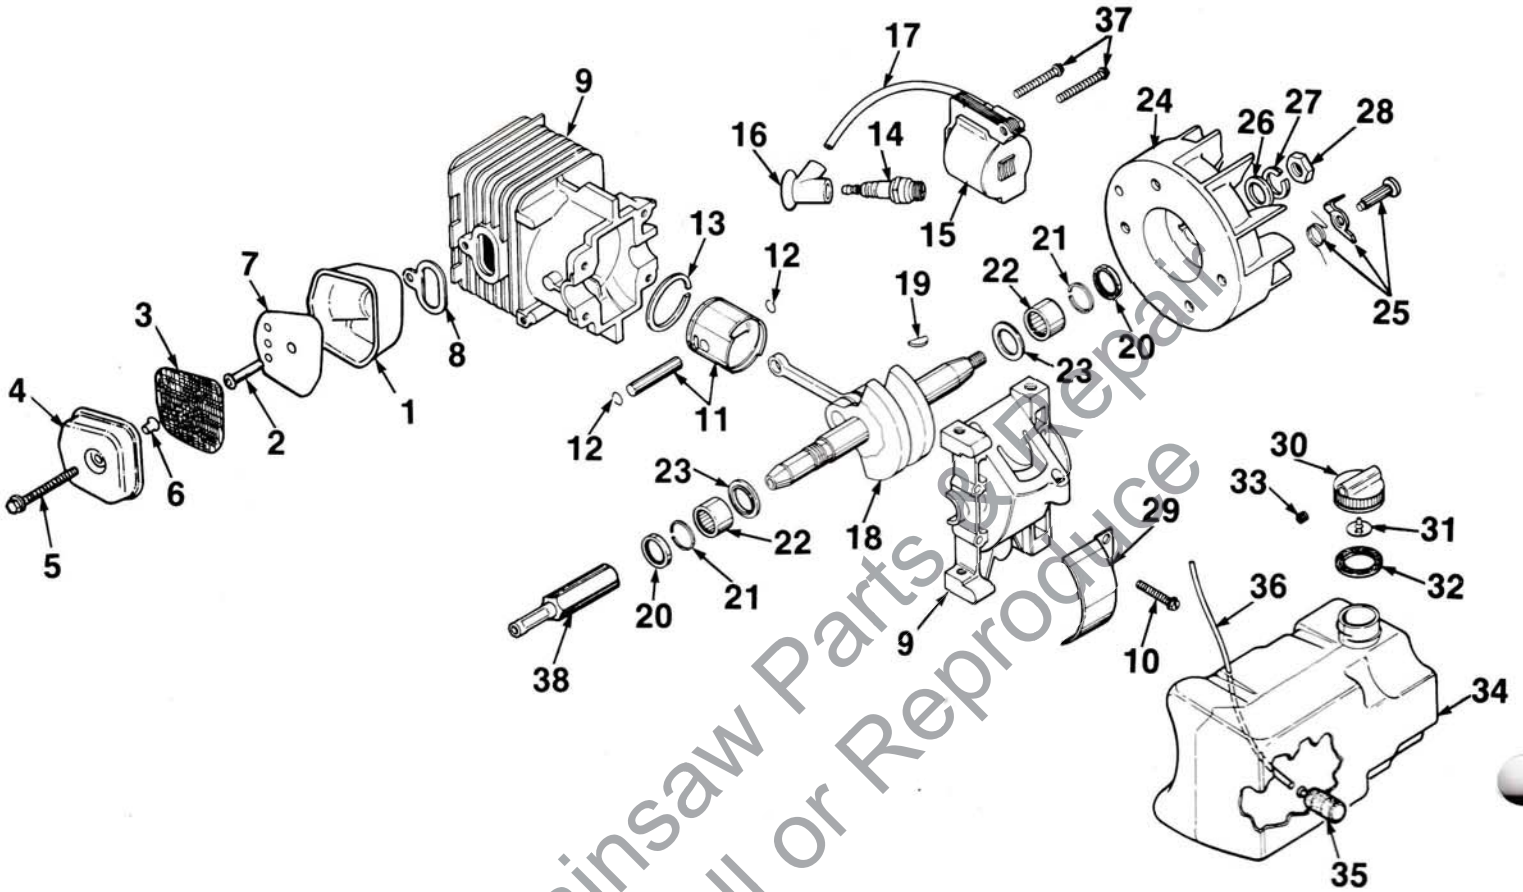

ST-160/ST-180 STRING TRIMMERS

FIGURE 1

NO.	DESCRIPTION	PART NO.	QTY.	NO.	DESCRIPTION	PART NO.	QTY.
	MUFFLER ASSY. (Complete)	A-97621	1	19	KEY- Woodruff	69250	1
	Includes:			20	BEARING- Needle	94638	2
1	BODY- Muffler	93986	1	21	SPACER- Seal	68514	2
2	SPACER- Muffler (long)	93990	1	22	NEEDLE- Bearing	12530	2
3	SCREEN- Spark	93991	1	23	WASHER- Thrust	95492	2
4	CAP- Muffler	97634	1	24	ROTOR & STARTER PAWL	A-95007	1
5	SCREW	93460	1		Includes:		
6	SPACER- Muffler (Short)	93989	1	25	STARTER PAWL KIT	A-70285-D	1
7	BAFFLE- Muffler	48161	1	26	WASHER	84065-1	1
8	GASKET- Muffler	93801	1	27	WASHER- Lock	83002	1
9	CYLINDER & CRANKCASE	A-97792	1	28	NUT- Rotor	81117	1
	Includes:			29	SHROUD	94458	1
10	SCREW	88044	4	30	CAP- Fuel	A-94495	1
11	PISTON & PIN ASSEMBLY	A-69393	1		Includes:		
	Includes:			31	VALVE- Check	94531-1	1
12	RING- Piston retaining	65261	2	32	GASKET- Fuel cap	94494	1
13	PISTON RING (Primary source)	69312	1	33	FILTER- Fuel cap	69454	1
	PISTON RING (alternate source)	69312-1A	1	34	TANK- Fuel	A-94462-C	1
14	PLUG- Spark	96169-S	1		Includes:		
15	MODULE- Ignition	94711	1	35	FILTER- Fuel	96639	1
	Includes:				Includes:		
16	TERMINAL- Hi-tension	A-33055	1	36	LINE- Fuel	70310-30	1
17	LEAD- High tension	69326	1	37	SCREW- Hex 8-32 x 3/4	82248	2
18	CRANKSHAFT	A-97706	1	38	ADAPTOR- Shaft	97365	1