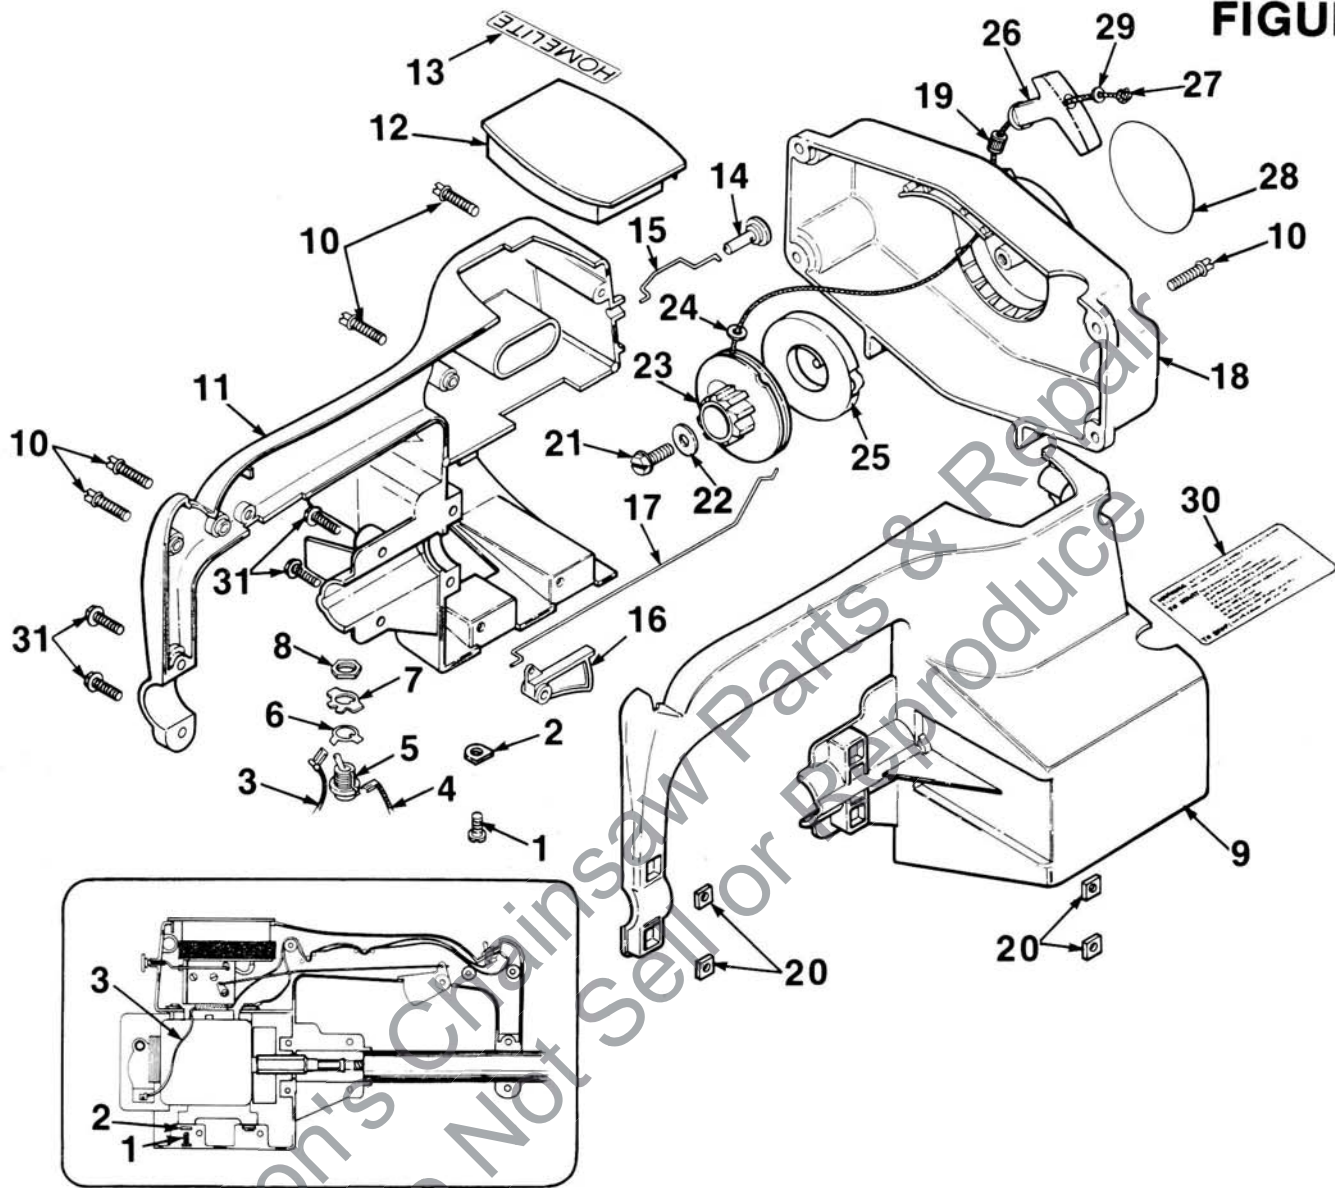

ST-160/ST-180 STRING TRIMMERS

FIGURE 2

NO.	DESCRIPTION	PART NO.	QTY.	NO.	DESCRIPTION	PART NO.	QTY.
1	SCREW- Torx	96987	1	17	ROD- Throttle	94435-A	1
2	WASHER	96984	1	18	HOUSING- Starter	A-94477-B	1
3	LEAD- Electrical	A-94472	1		Includes:		
4	LEAD- Ground	A-94446	1	19	BUSHING	96981-1A	1
5	SWITCH- Toggle	93653	1	20	NUT	97574	10
6	WASHER- Grounding	95611-A	1	21	SCREW	70771	1
7	PLATE- Indicating	95231	1	22	WASHER	94062	1
8	NUT	72084-A1	1	23	PULLEY- Starter	69158-A	1
9	HOUSING- Engine (left)	97570	1	24	WASHER- Flat	93862	1
10	SCREW	82368	10	25	SPRING- Rewind	A-96999-A	1
11	HOUSING- Engine (right)	97569	1	26	GRIP- Starter	70211	1
12	COVER- Filter	A-94489	1	27	ROPE- Starter #4 3/4" Long	96648-1	1
	Includes:			28	DECAL (ST-160)	97646	1
13	DECAL	78290	1		DECAL (ST-180)	97647	1
14	BUTTON- Choke	94451	1	29	WASHER- Flat	84025	1
15	ROD- Choke	97817	1	30	DECAL- Starter instruction	97713-A	1
16	TRIGGER	94452	1	31	SCREW- 10-32 x 3/4 hex hd.	82220	4