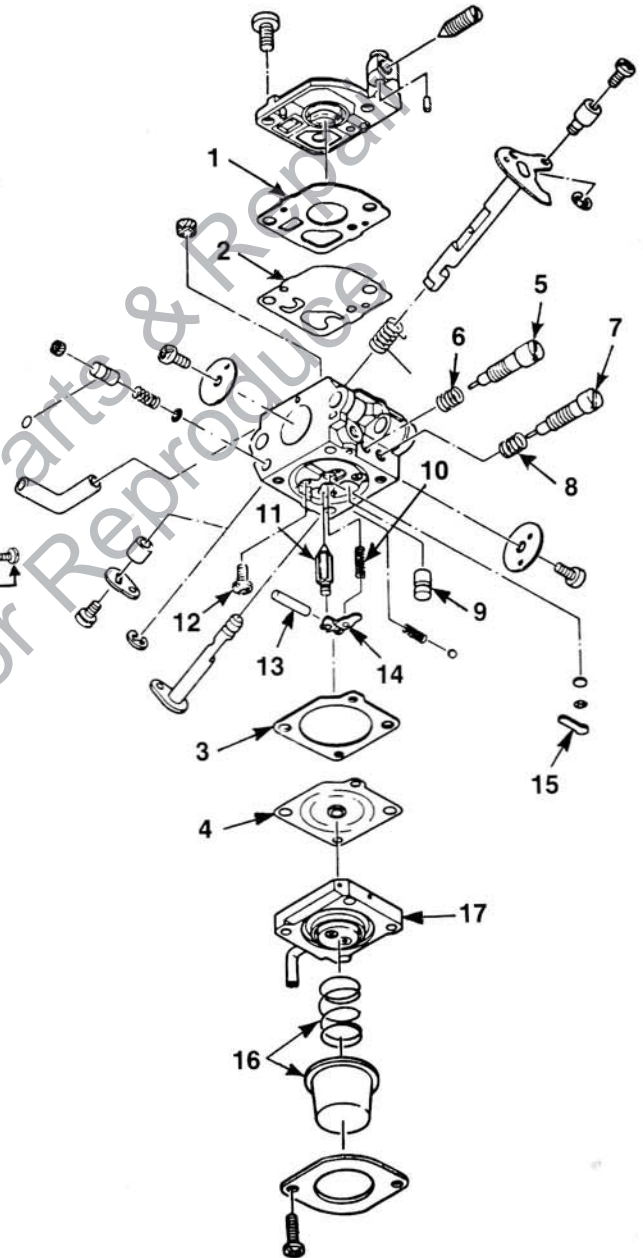

ZAMA CIU-H12

00933 (ZAMA CIU-H12)

GASKET KIT
REPAIR KIT
PRIMER BASE KIT
PRIMER BULB
SWIVEL KIT

A-00285 (1-4)
A-00286-A (1-22)
01762 (23)
01201 (24)
A-00289 (25)

GASKET/DIAPHRAGM KIT
REPAIR KIT
PRIMER BULB KIT
PRIMER BASE KIT

A-01197-A (1-4)
A-01198-A (1-15)
A-01195 (16)
01784 (17)