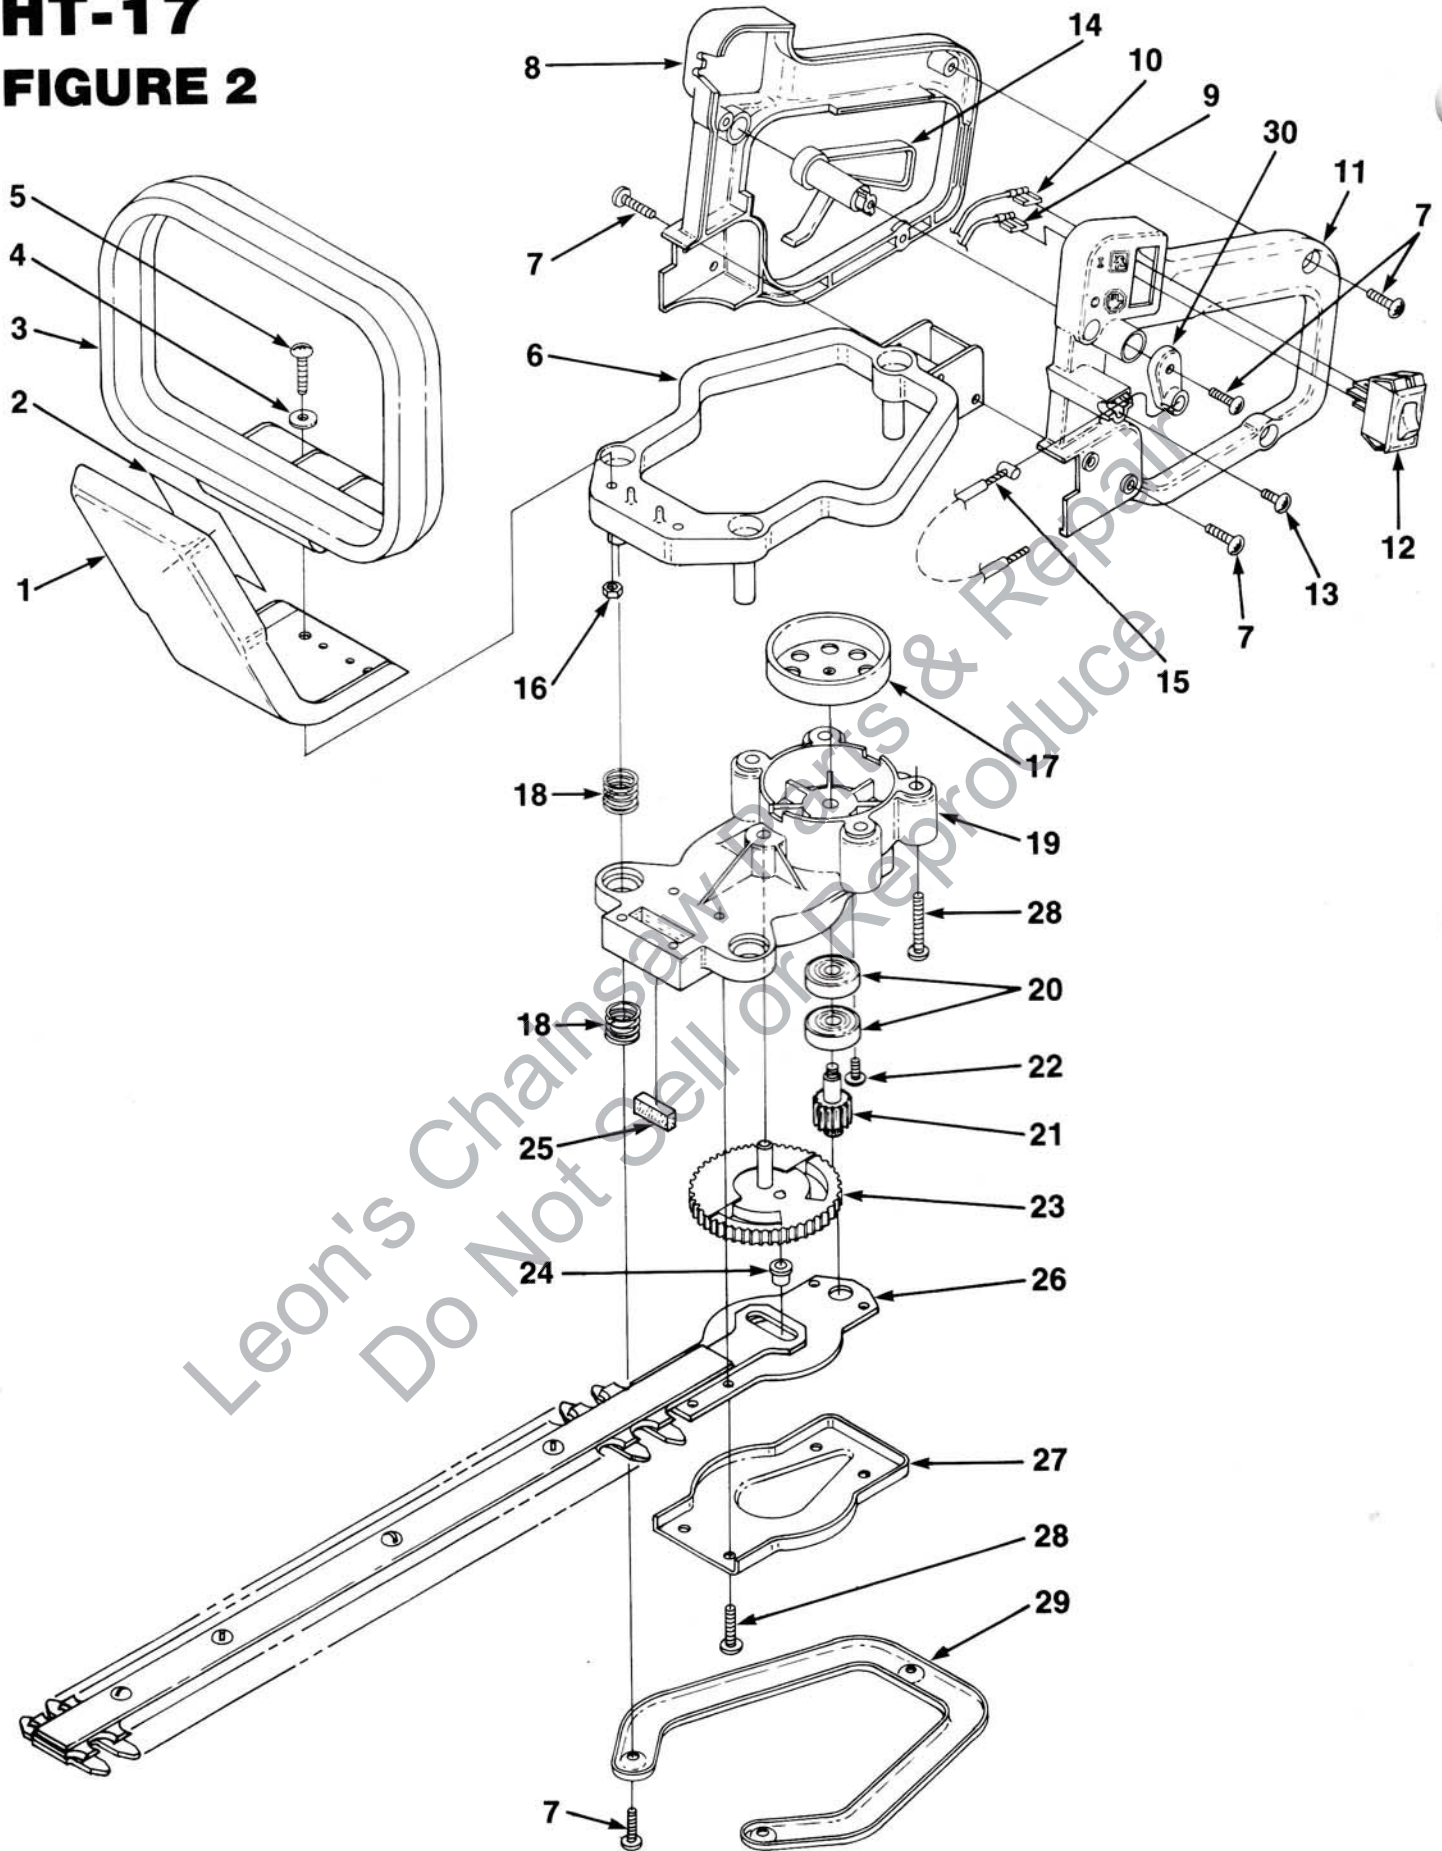

HT-17

FIGURE 2

PARTS LIST - FIGURE 2

NO.	PART NO.	DESCRIPTION	QTY.
1	00937	GUARD- Hand	1
2	01317	DECAL- Caution	1
3	00936	HANDLE- Front	1
4	95249	WASHER- Flat (10-24)	2
5	82538	SCREW- Taptite (10-24 x 3/4")	2
6	01007	BASE- Vibration Isolator	1
7	82536	SCREW- Plastite (#8 x 3/4")	11
8	00938	HANDLE- Rear (right)	1
9	A-00942	LEAD- Electrical	1
10	A-00943	LEAD- Ground	1
11	00939	HANDLE- Rear (left)	1
12	00941	SWITCH	1
13	82541	SCREW- Plastite (#10 x 1/2")	1
14	00958	TRIGGER	1
15	00940	CABLE- Throttle	1
16	81208	NUT- #10-24	2
17	00949	DRUM- Clutch	1
18	01009	SPRING- Compression	6
19	A-01526	GEAR BOX ASSEMBLY	1
		Includes:	
20	98843	BEARING- Ball	2
21	A-01313	PINION & SCREW ASSEMBLY	1
22	82541	SCREW- Plastite (#10 x 1/2")	1
23	A-01312	GEAR & PIN ASSEMBLY	1
24	00955	BUSHING	1
25	00935	BLADE SEAL	1
26	A-00956	BLADE ASSEMBLY	1
27	00954	COVER- Gear box	1
28	82537	SCREW- Plastite (#10 x 7/8")	10
29	01013	BRACE	1
30	00959	LEVER- Trigger	1

Leon's Chainsaw Parts & Repair
Do Not Sell or Reproduce