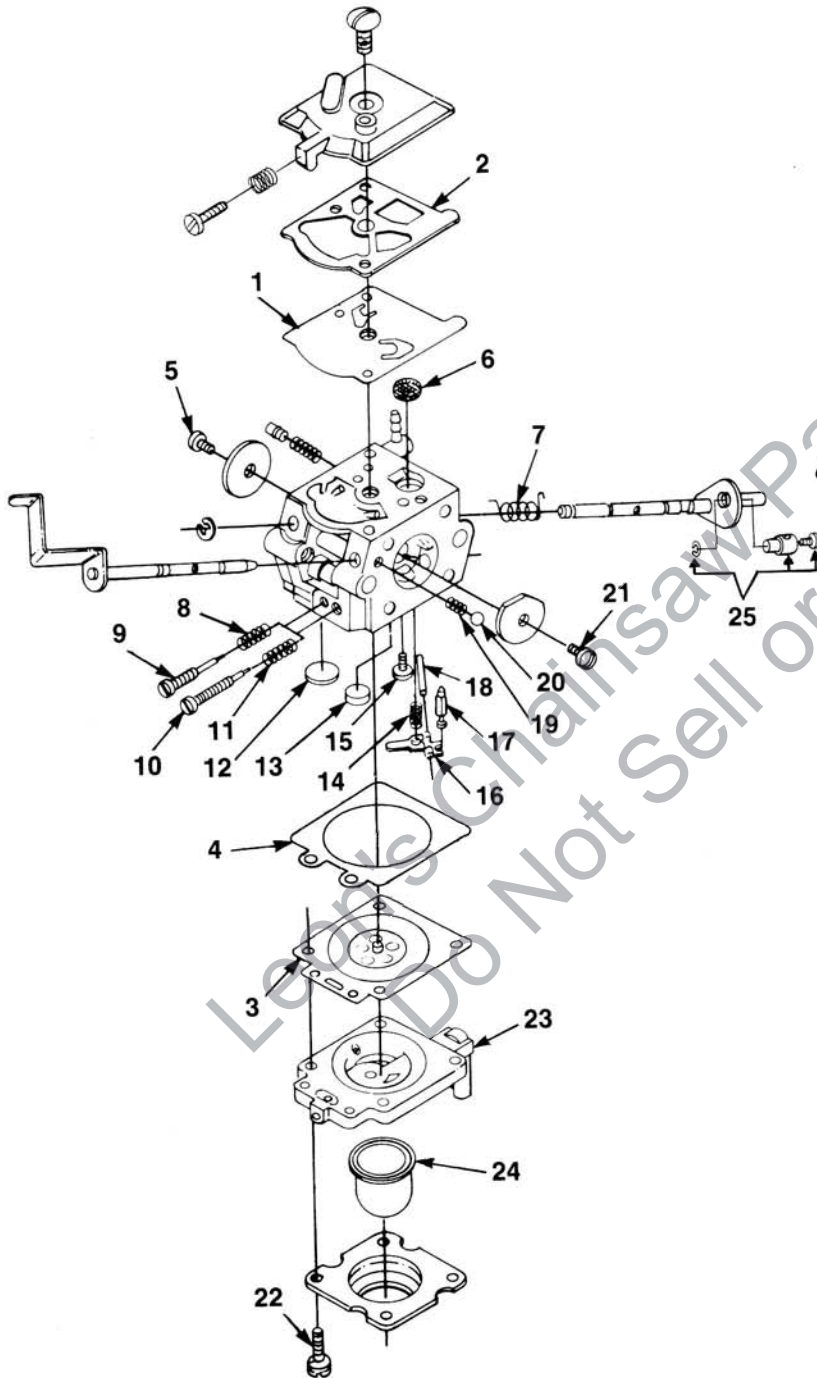

HT-17

CARBURETORS

FIGURE 3

WALBRO WT-117

00962 (WALBRO WT-117)