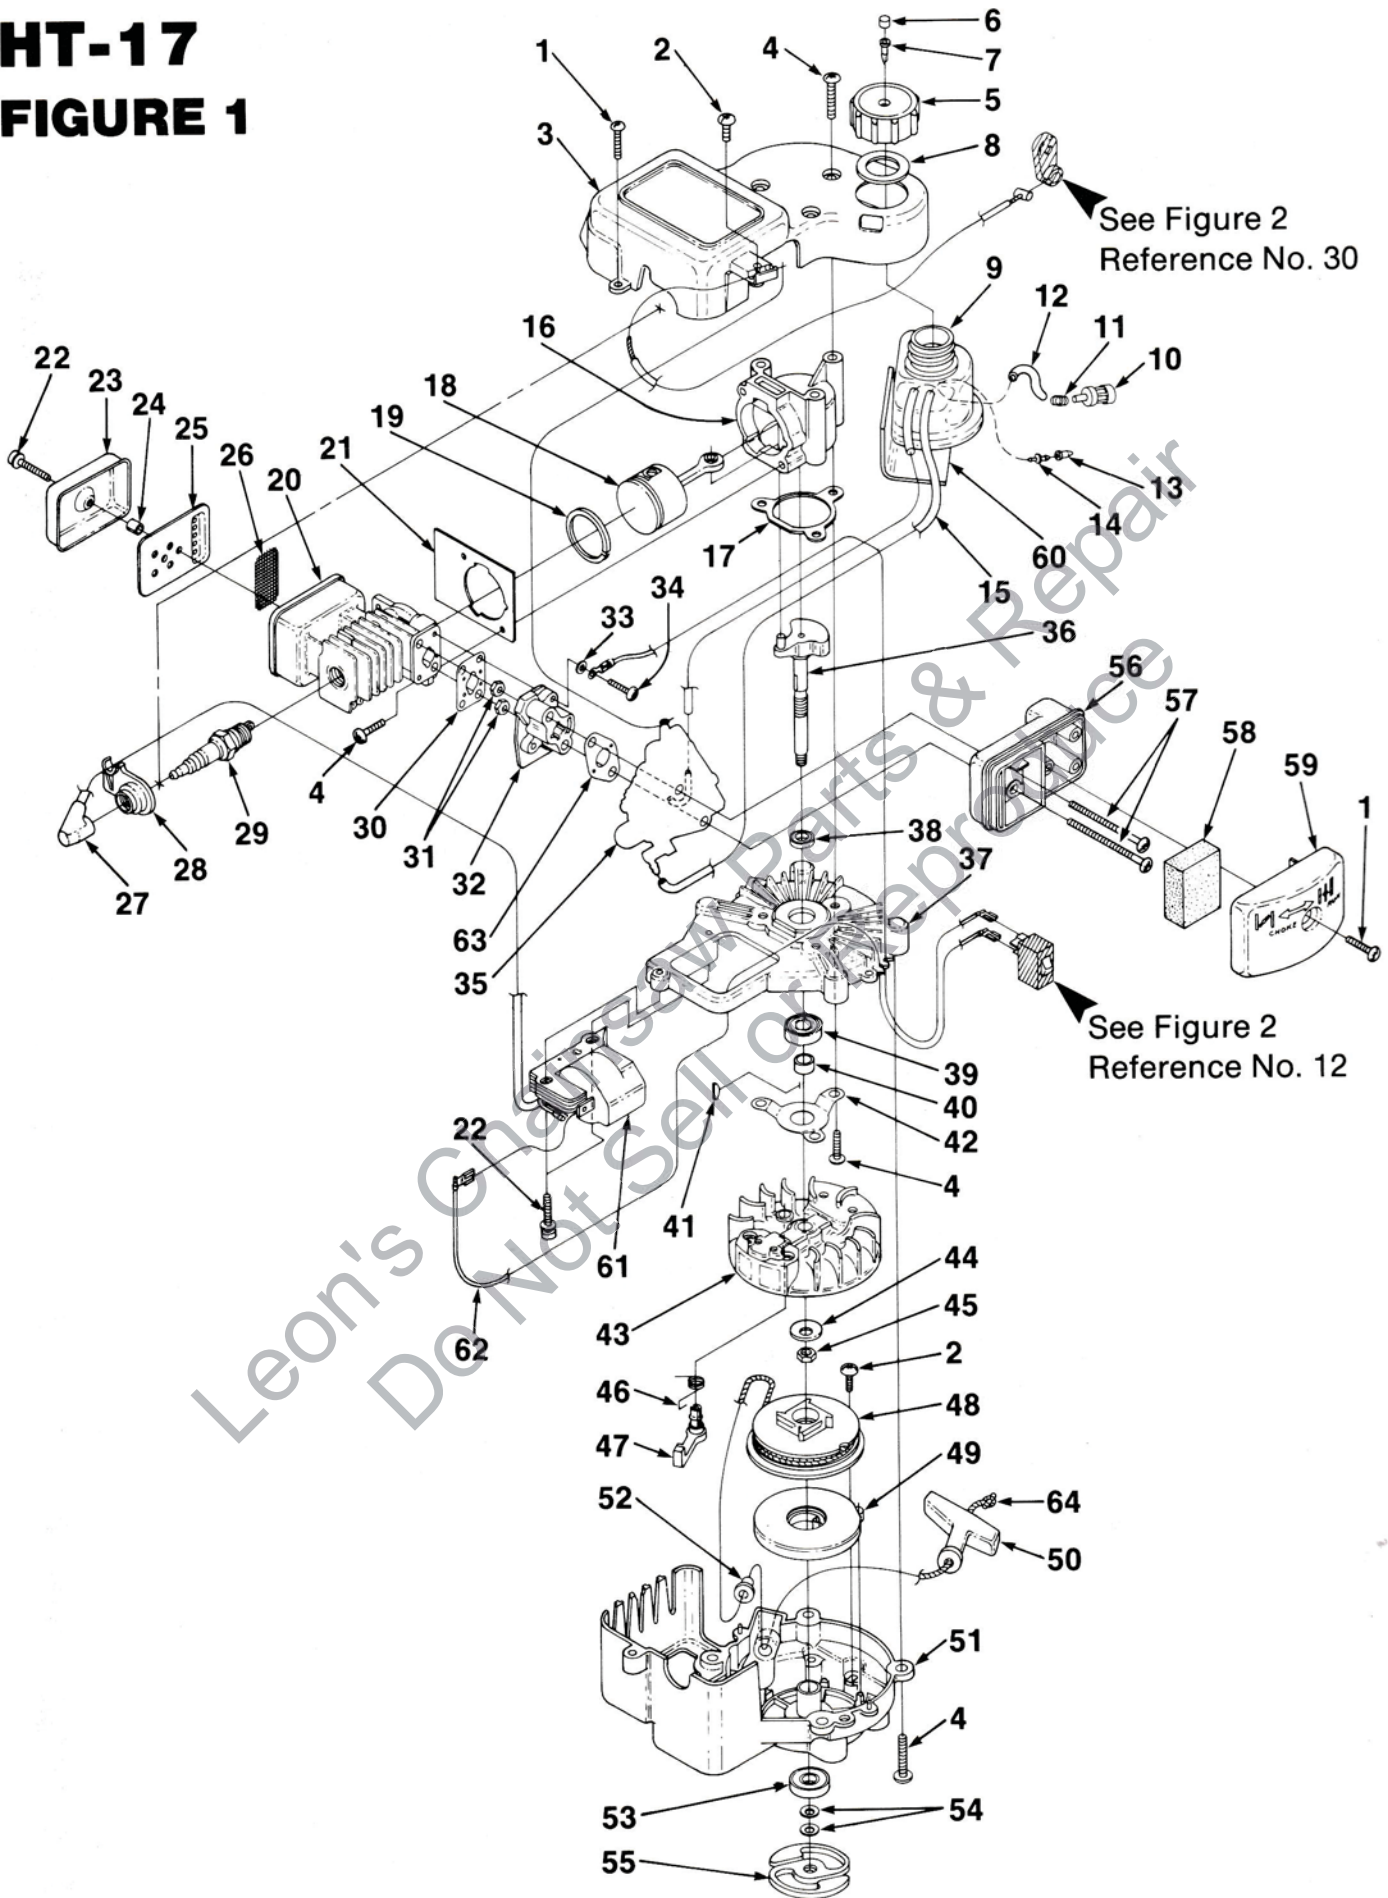

# PARTS LIST

# PARTS LIST - FIGURE 1

NO.	PART NO.	DESCRIPTION	QTY.
1	82536	SCREW- Plastite (#8 x 3/4")	2
2	82541	SCREW- Plastite (#10 x 1/2")	3
3	00947	COVER- Crankcase	1
4	82538	SCREW- Taptite (10-24 x 3/4")	12
5	A-00099	CAP- Fuel	1
		Includes:	
6	98913	FILTER- Cap	1
7	98819	VALVE- Filter	1
8	98805	GASKET- Fuel Cap	1
9	A-01309	FUEL TANK ASSEMBLY	1
		Includes:	
10	49422	FILTER- Fuel	1
11	98268	CLAMP- Wire	1
12	94772-14	TUBING- Rubber (3 1/2")	1
13	98819	VALVE- Filter	1
14	01327	FITTING	1
15	94772-22	TUBING- Rubber (5 1/2")	1
16	00945	CRANKCASE	1
17	00946	GASKET- Crankcase	1
18	A-01014	PISTON & ROD ASSEMBLY	1
		Includes:	
19	00915	RING- Piston	1
20	A-01523	CYLINDER	1
		Includes:	
21	00930-A	GASKET- Cylinder	1
22	82540	SCREW- Taptite (8-32 x 1")	3
23	00922	COVER- Muffler	1
24	00931	SPACER- Muffler	1
25	00920	BAFFLE- Muffler	1
26	00921	SCREEN- Spark arrestor	1
27	A-33055	TERMINAL- Hi-Tension	1
28	01010	SHIELD- Spark plug	1
29	96169-S	SPARK PLUG (DJ7Y)	1
30	00932	GASKET- Heat dam	1
31	81208	NUT- (10-24)	2
32	00917	HEAT DAM	1
33	84003	WASHER- Flat (#10)	1
34	82549	SCREW- Taptite (10-24 x 1")	2
35	00962	CARBURETOR- (Walbro) WT-117	1
	00933	CARBURETOR- (Zama)	1
36	00911-1	CRANKSHAFT	1
37	A-01524	BACK PLATE ASSEMBLY	1
		Includes:	
38	93858	SEAL- Crankshaft	1
39	98798	BEARING- Ball	1
40	01012	SPACER	1
41	69250	KEY- Woodruff	1
42	00957	COVER- Bearing	1
43	00923	ROTOR	1
44	01325	WASHER- Conical	1
45	81191	NUT- Hex (7/16-20)	1
46	00929	SPRING- Torsion	1
47	00928	PAWL- Starter	1
48	00924	PULLEY- Starter	1
49	A-97908	SPRING & CONTAINER	1
50	70211	GRIP- Starter	1
51	A-01525	HOUSING- Engine	1
		Includes:	
52	96981-1A	BUSHING- Starter	1
53	98843	BEARING- Ball	1
54	70788	WASHER- Belleville	2
55	00961-1	CLUTCH- (S)	1
56	00918	BOX- Air filter	1
57	82542	SCREW- (10-24 x 2 1/4")	2
58	00934	FILTER- Air	1
59	00919	COVER- Air filter	1
60	00927	SPACER- Fuel tank	1
61	94711-B	MODULE	1
62	A-00942	LEAD- Electrical	1
63	98766	GASKET- Carburetor	1
64	00715	ROPE- Starter	1