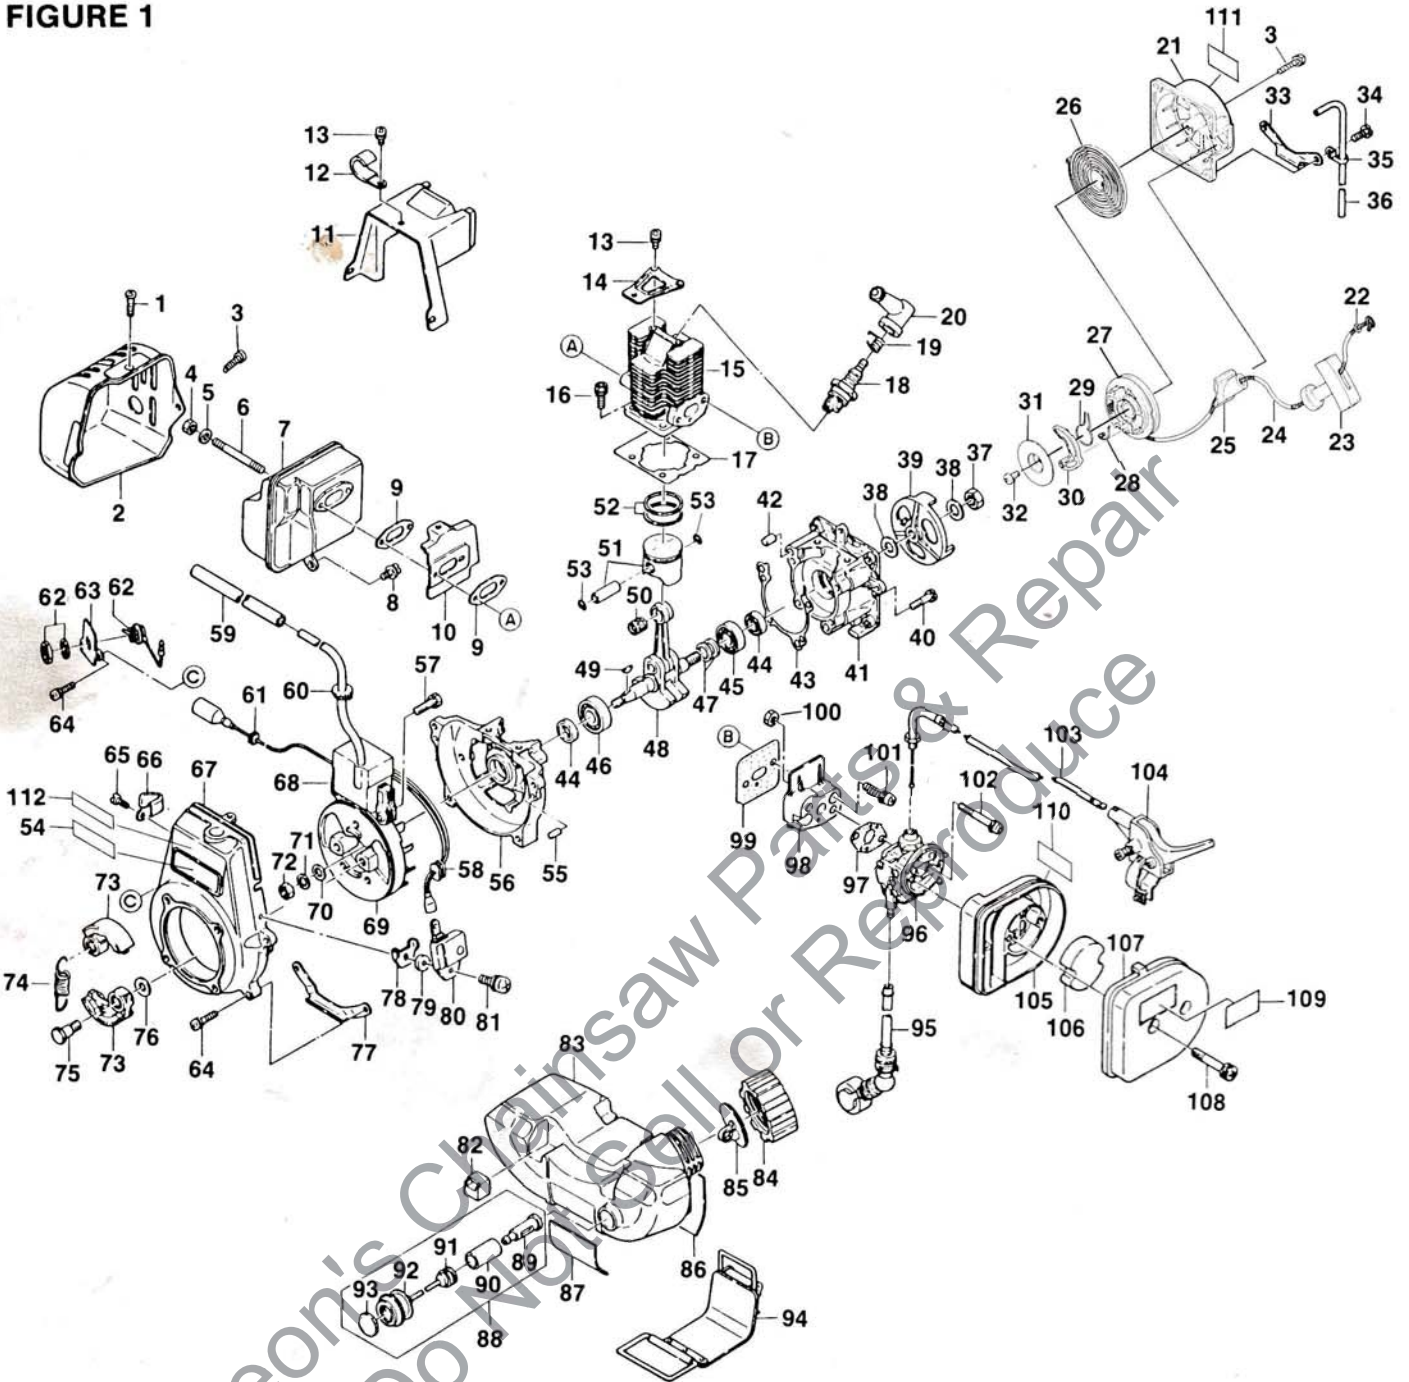

**HOMELITE<sup>®</sup>**  
**JACOBSEN**

**PART NUMBER 17844**  
**PRINTED IN U.S.A.**  
**PRICE 35¢**

Illustrated  
**PARTS LIST**

**MODEL HK-24**  
**STRING TRIMMER/BRUSHCUTTER**  
**UT-18001**

**MODEL HK-33**  
**BRUSHCUTTER**  
**UT-18002**

FIGURE 1

PARTS LIST FIGURE 1

NO.	PART NO.	DESCRIPTION	HK-24	HK-33
1	98063-09	SCREW	1	1
2	98060-10	COVER- Muffler	1	
	98063-08	COVER- Muffler		1
3	98060-33	SCREW- 5 x 14	2	
	98063-26	SCREW- 5 x 16		2
4	98060-16	NUT	2	2
5	98060-17	WASHER	2	2
6	98060-15	STUD	2	
	98063-07	STUD		2
7	98060-09	MUFFLER- Complete	1	
	98063-06	MUFFLER- Complete		1
8	98060-13	SCREW- 5 x 12	1	1
9	98060-14	GASKET- Muffler	2	
	98063-11	GASKET- Muffler		2

NOTE 1: 98062-54 string head assembly includes items No. 80 thru 85.

NOTE 2: When ordering replacement string, order 98071 string 250' reel.

**PARTS LIST FIGURE 3**

**CARBURETOR**

- 98060-51 CARBURETOR (HK-24)
- 98063-39 CARBURETOR (HK-33)
- 98061-12 CARBURETOR BODY CAP (#1)
- A-98093 NEEDLE JET KIT (HK-24)  
(Includes 2-4)
- A-98094 NEEDLE JET KIT (HK-33)  
(Includes 2-4)
- 64229 INLET NEEDLE (#10)
- A-98092 REPAIR KIT  
(Includes 5-19)
- A-98091 GASKET/DIAPHRAGM KIT  
(Includes 16-19)