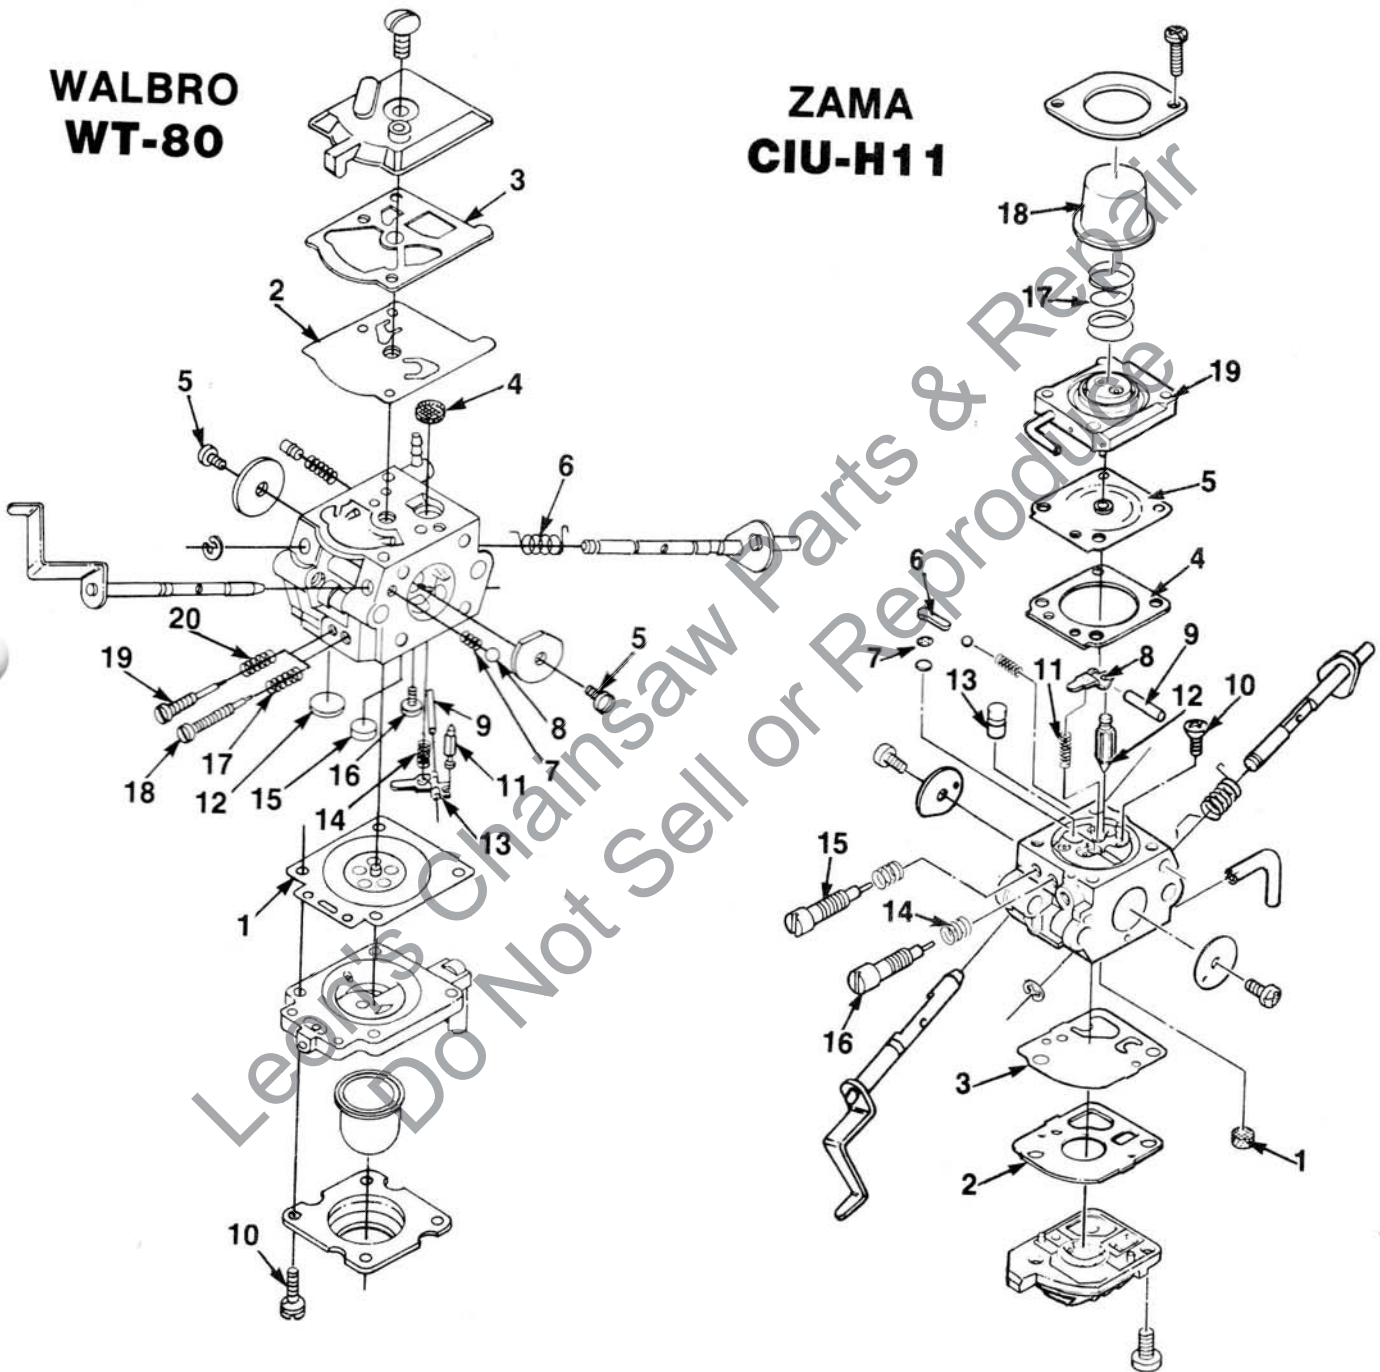

CARBURETORS

HB-100

A-00378 (WALBRO WT-80)
A-00382 (ZAMA CIU-H11)

FIGURE 4

**WALBRO
WT-80**

**ZAMA
CIU-H11**

A-00285 GASKET KIT (1-3)
A-00286-A REPAIR KIT (4-20)

A-01198 REPAIR KIT (1-16)
A-01197 GASKET/DIAPHRAGM KIT (2-5)
A-01195 PRIMER BULB KIT (17-18)
A-01196 PRIMER BASE KIT (19)