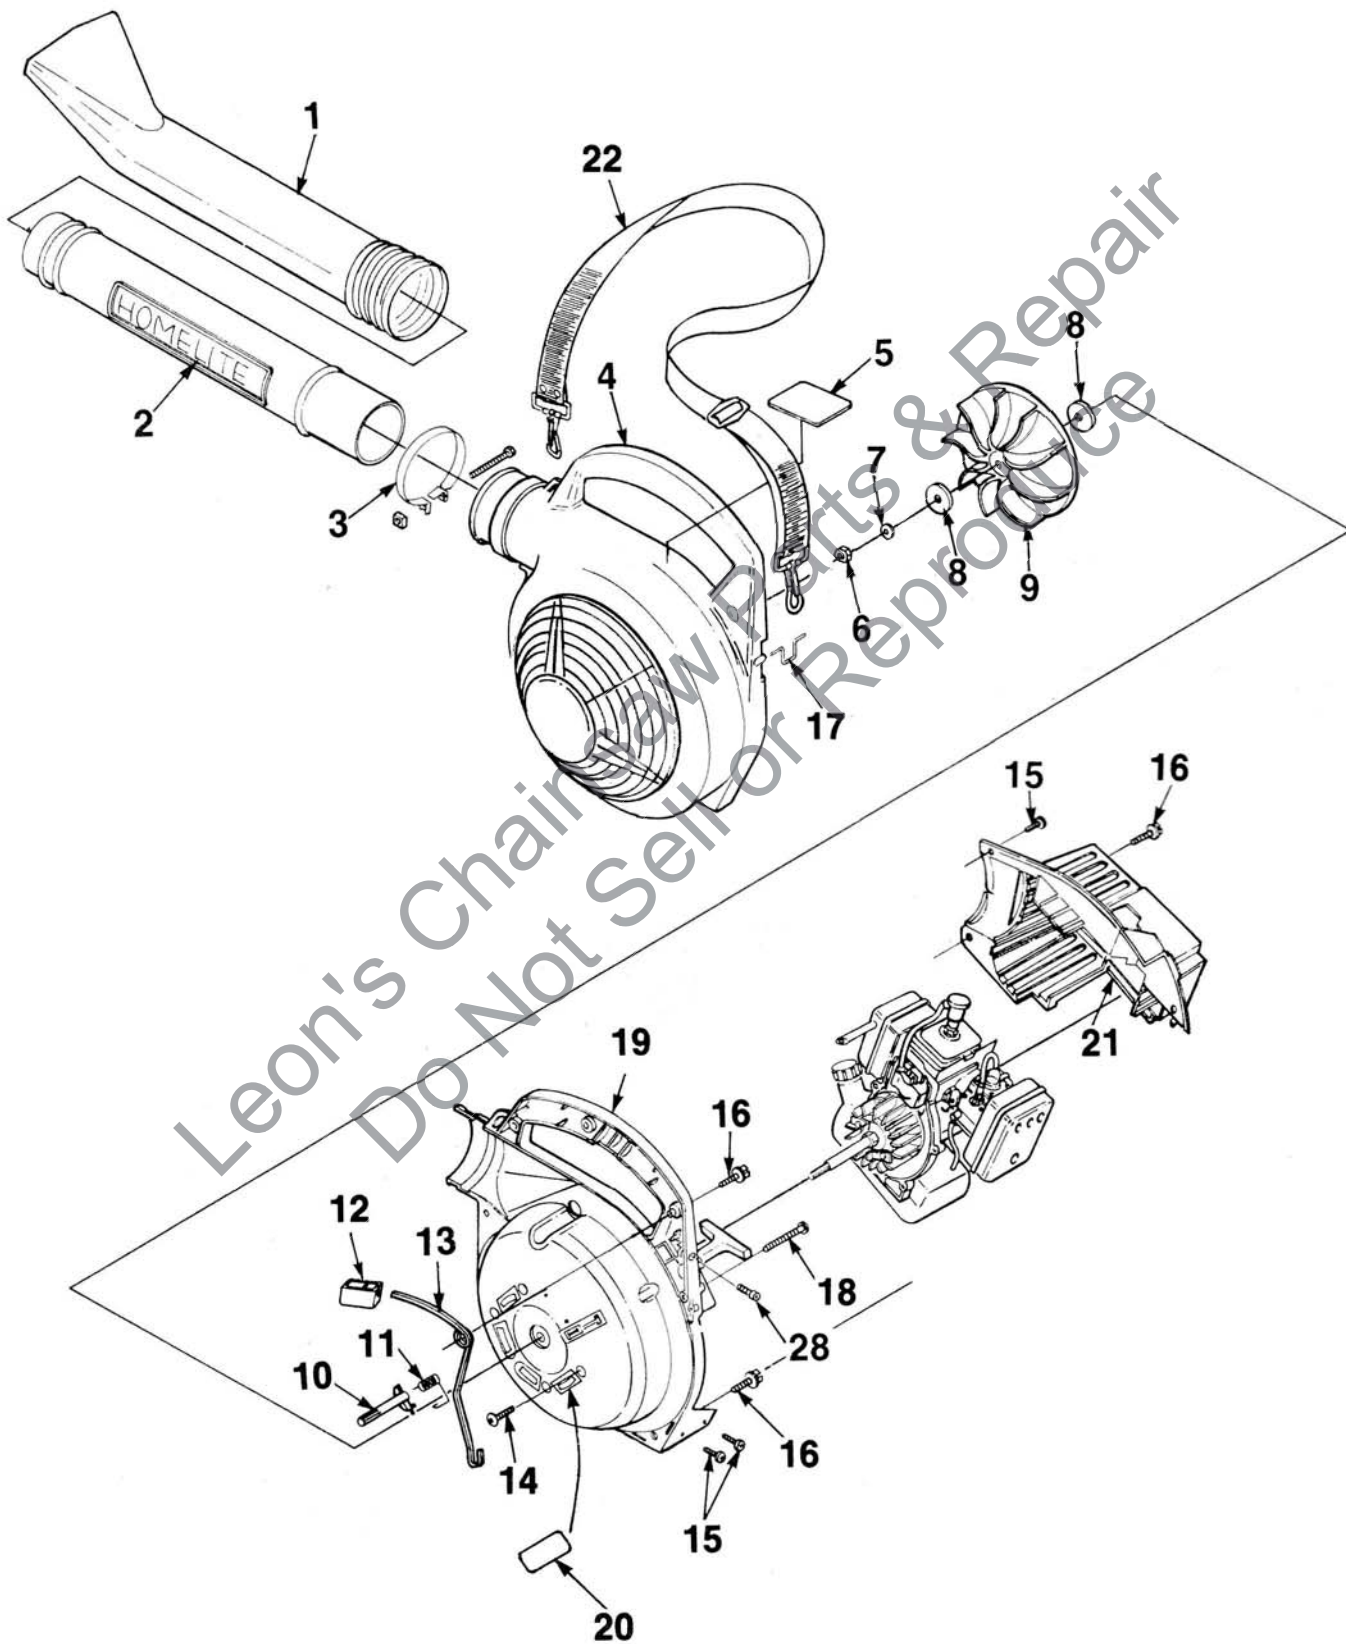

## PARTS LIST - FIGURE 1

NO.	PART NO.	DESCRIPTION	QTY.
1	00373	NOZZLE- Sweeper	1
2	A-00399-A	TUBE w/DECAL	1
3	00433	CLAMP	1
4	01039	HOUSING- Volute (outer)	1
5	00375	DECAL- Warning	1
6	81117	NUT- Hex 5/16-24	1
7	70788	WASHER- Belleville #10	1
8	00380	WASHER- Flat	2
9	00318	FAN- Blower	1
10	00368	LATCH- Throttle	1
11	00370	SPRING- Throttle latch	1
12	00367	TRIGGER- Throttle	1
13	00369	LEVER- Throttle	1
14	82508	SCREW- Thd Forming	1
15	82348	SCREW- Tapping pan #8 x 1/2	4
16	70771	SCREW- Thd forming #10 x 3/4	8
17	00398	LOOP- Wire	1
18	JA-41690-3	SCREW- Hex hd. #10 x 1 5/8	1
19	A-00814-A	HOUSING- Volute (inner)	1
		Includes:	
20	A-00813-A	KIT- Sealing	1
21	00321	SHROUD	1
22	DA-98138-A	STRAP- Shoulder (Acc.)	1

### PARTS LIST - FIGURE 3

NO.	PART NO.	DESCRIPTION	QTY.
1	82528	SCREW- Thread Forming (#6-19 x 3/4 lg.)	1
2	00374	PLATE- Rotor	1
3	82511	SCREW- Thd. forming 10 x 1/2	1
4	98791	BRACKET- Retaining	1
5	98770	PULLEY- Starter	1
6	A-98773	SPRING & CONTAINER	1
7	A-97796	BUSHING- Starter	1
8	97899	ROPE- Starter 46"	1
9	70211	GRIP- Starter rope	1
10	00364	BUSHING- Starter rope	1
11	00379	CLIP- Retainer	1
12	A-00814-A	HOUSING- Volute (inner)	1