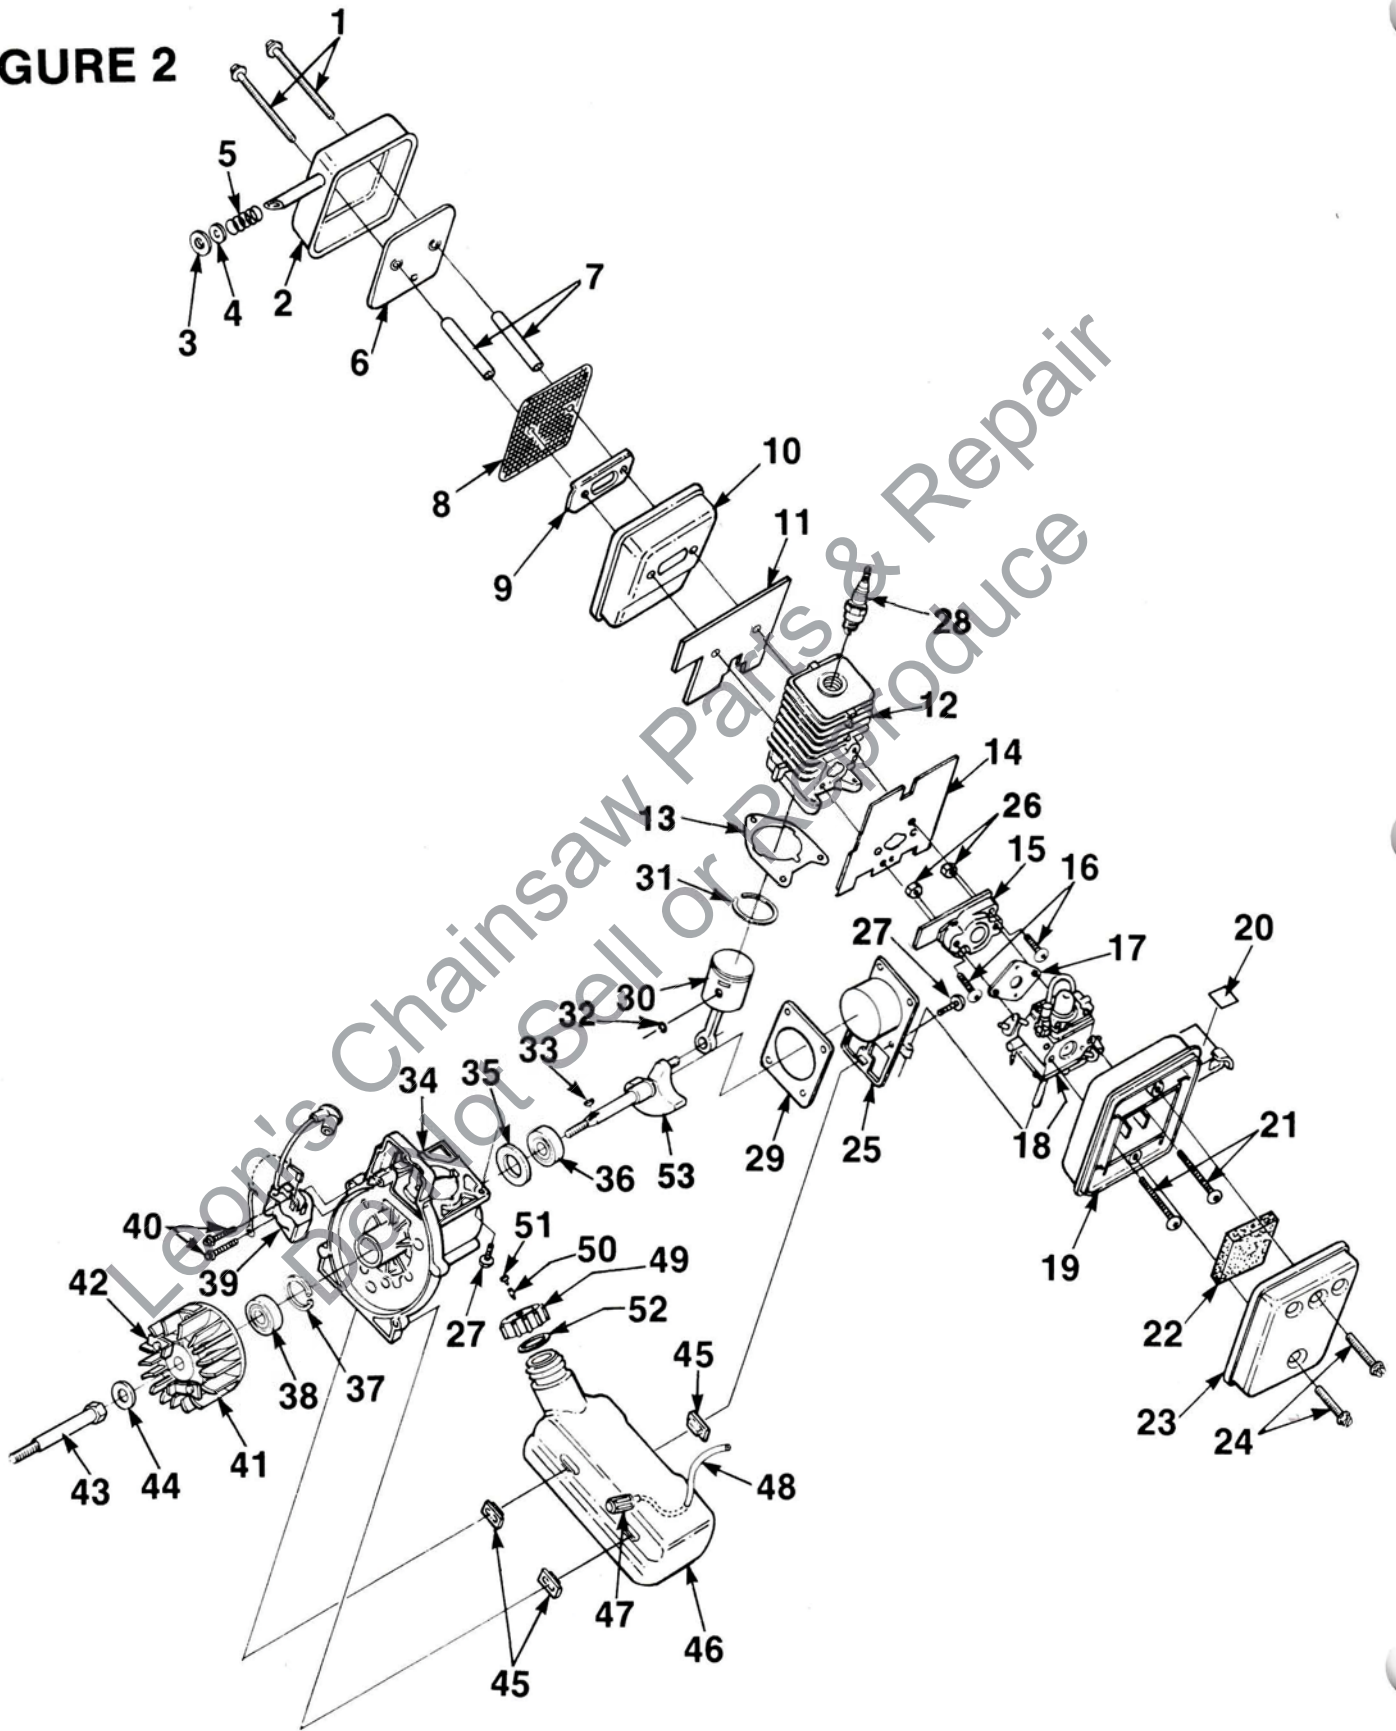

HB-100

FIGURE 2

PARTS LIST - FIGURE 2

NO.	PART NO.	DESCRIPTION	QTY.	NO.	PART NO.	DESCRIPTION	QTY.
1	88060	SCREW- Sems Hex Hd. (10-24 x 2 1/2)	2	29	98767	GASKET- Crankcase	1
2	A-00366	COVER- Muffler	1	30	A-00239	PISTON & ROD ASSEMBLY	1
3	00381	WASHER- Insulating	1	31	96935	Includes: RING- Piston	1
4	84117	WASHER- Flat	1	32	65261	RING- Piston retaining	2
5	00387	SPRING- Compression	1	33	69250	KEY- Woodruff	1
6	00777	DEFLECTOR- Muffler	1	34	A-00107	CRANKCASE ASSEMBLY	1
7	98860	SPACER- Muffler	2			Includes:	
8	00388-B	SCREEN- Spark arrestor	1	35	98800	SEAL- Shaft	1
9	98783	PLATE- Reinforcing	1	36	98797	BEARING- Ball	1
10	98781	BODY- Muffler	1	37	98799	RING- Retaining	1
11	00394-A	GASKET- Muffler	1	38	98798	BEARING- Ball	1
12	A-00108	CYLINDER	1	39	94711-B	MODULE- Ignition	1
		Includes:		40	82509	SCREW- Thd forming 8-32 x 1	2
13	98764	GASKET- Cylinder	1	41	A-95007	ROTOR & STARTER PAWL	1
14	00775	GASKET- Heat dam	1			Includes:	
15	98768	HEAT DAM	1	42	A-70285-D	STARTER PAWL KIT	1
16	82510	SCREW- (10-24)	2	43	00377	ADAPTER- Fan	1
17	98766	GASKET- Carburetor	1	44	84065	WASHER- Flat 5/16	1
18	A-00378	CARBURETOR (WT-80) Walbro	1	45	98792	BUMPER- Rubber	3
19	A-00110	BOX- Air filter	1	46	A-00098-A	TANK- Fuel	1
20	98942	DECAL- Choke/Run	1			Includes:	
21	82507	SCREW- Thread Forming (10-24 x 1)	2	47	49422	FILTER- Fuel	1
22	D-98760	AIR FILTER	1	48	94772-28	TUBING- Rubber	1
23	98761	COVER- Air filter	1	49	A-00099	FUEL CAP ASSEMBLY	1
24	82368	SCREW- Thread forming 8-16 x 3/4	2			Includes:	
25	98754-A	COVER- Crankcase	1	50	98819	VALVE- Duck Bill	1
26	81208	NUT- Hex (1/4-28 x 3/4)	2	51	98913	FILTER	1
27	82508	SCREW- Thd forming #10-24 x 3/4	3	52	98805	GASKET- Fuel cap	1
28	96169-S	SPARK PLUG	1	53	98758-3	CRANKSHAFT	1

Leon's Chainsaw Parts & Repair
Do Not Sell or Reproduce