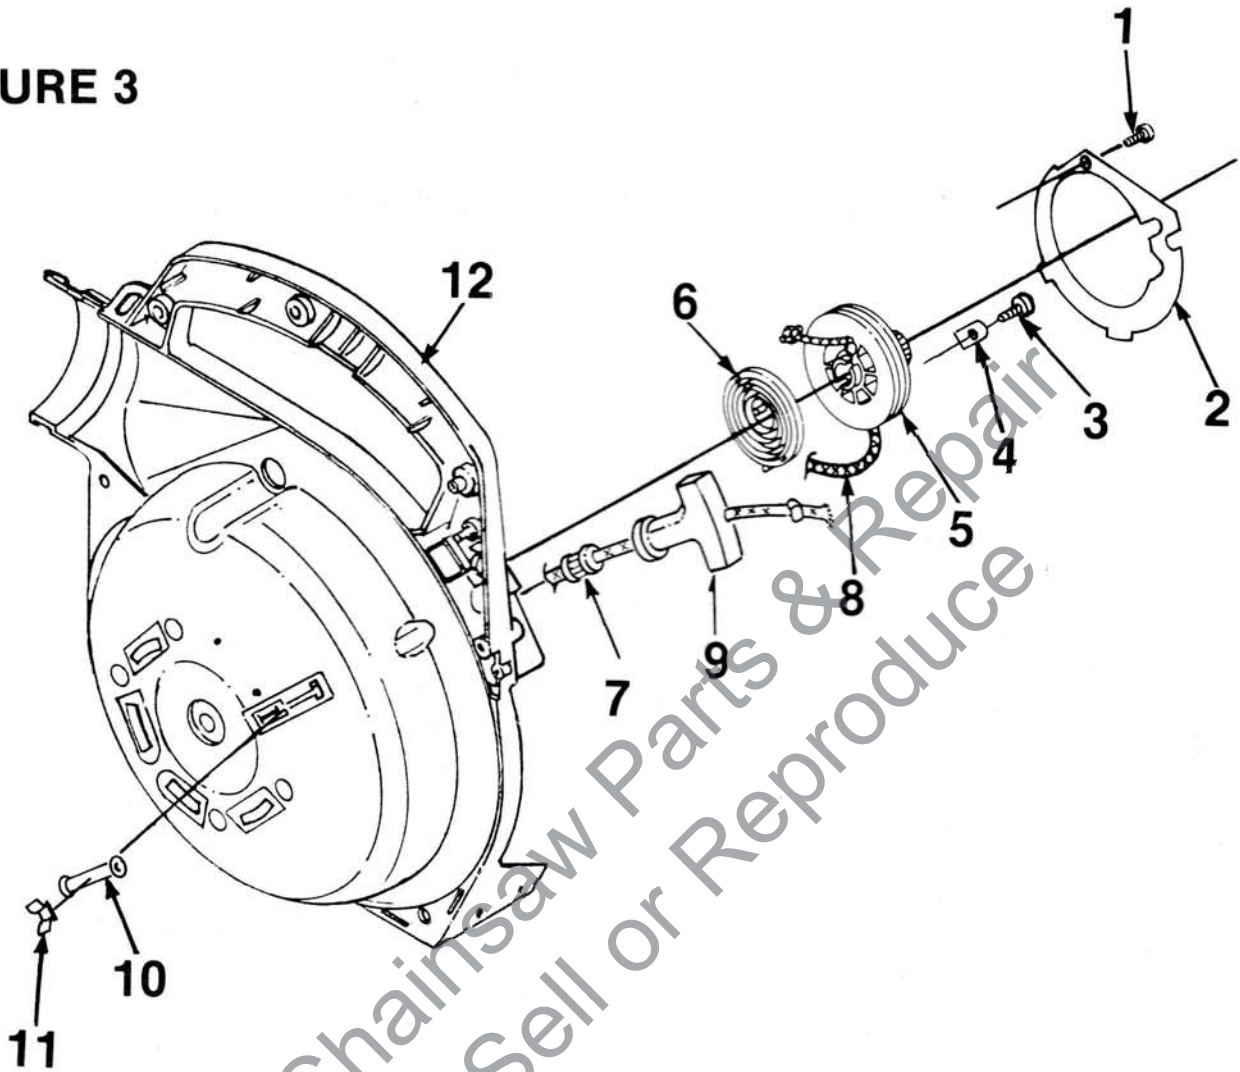

HB-100

FIGURE 3

PARTS LIST - FIGURE 3

NO.	PART NO.	DESCRIPTION	QTY.
1	82528	SCREW- Thread Forming (#6-19 x 3/4 lg.)	1
2	00374	PLATE- Rotor	1
3	82511	SCREW- Thd. forming 10 x 1/2	1
4	98791	BRACKET- Retaining	1
5	98770	PULLEY- Starter	1
6	A-98773	SPRING & CONTAINER	1
7	A-97796	BUSHING- Starter	1
8	97899	ROPE- Starter 46"	1
9	70211	GRIP- Starter rope	1
10	00364	BUSHING- Starter rope	1
11	00379	CLIP- Retainer	1
12	A-00814-A	HOUSING- Volute (inner)	1