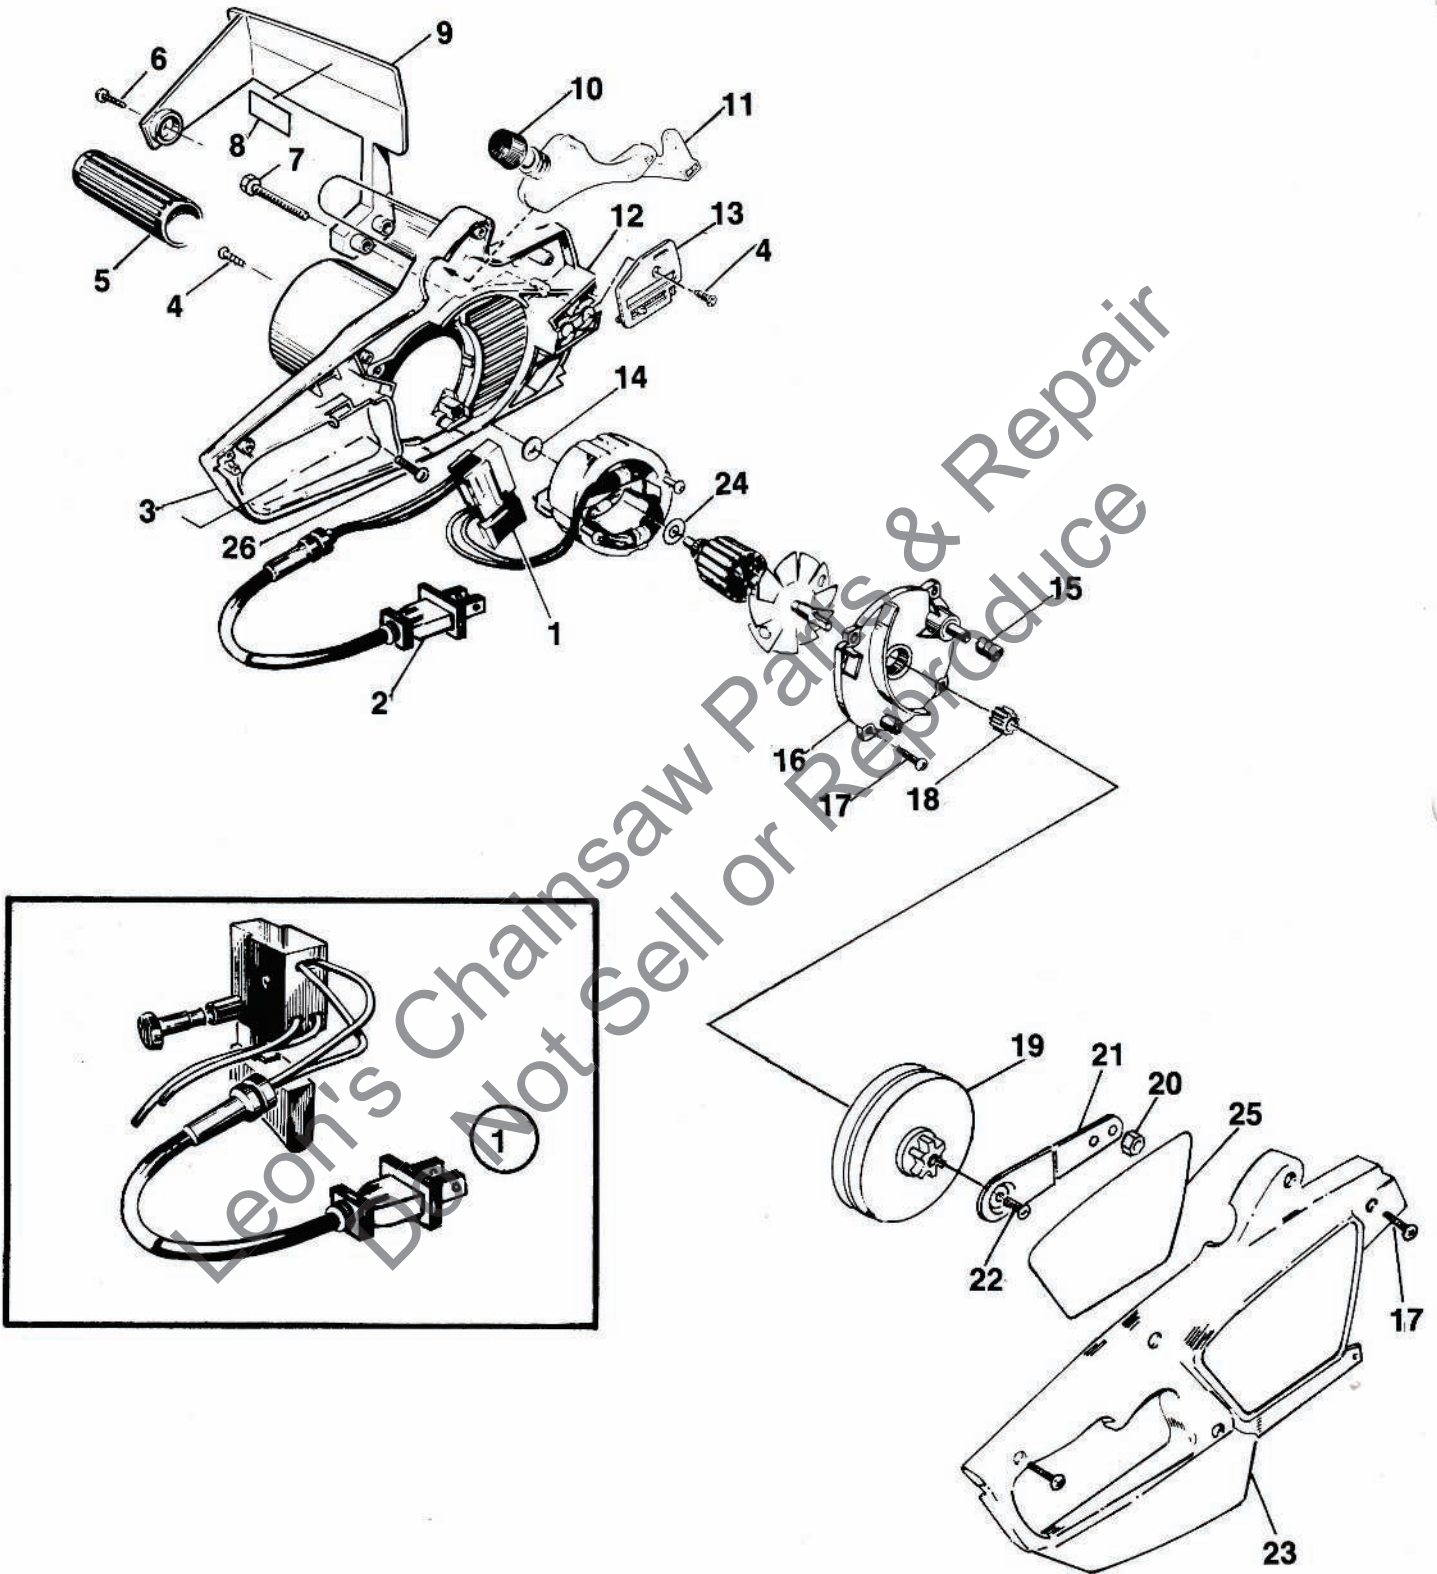

ELECTRIC CHAIN SAWS

HOMELITE **TEXTRON**

Homelite Division of Textron Inc.

ILLUSTRATION

ILLUSTRATION - PARTS LIST

Ref. No.	Part No.	Qty.	Description
1	00283-20	1	SWITCH- Lock-off
2	00283-21	1	CORD
3	00283-19	1	HOUSING ASSY.- Motor 12"
	00284-08	1	HOUSING ASSY.- Motor 14"
4	00283-15	2	SCREW- Tap, Flat Hd.
5	00284-09	1	GRIP- Handle, Front (14" only)
6	00283-22	1	SCREW- Pan-Hd.
7	00283-23	2	BOLT- Hex-Hd.
8	96990-A	1	DECAL- Hand Guard
9	00283-01	1	GUARD- Handle, Front
10	00283-18	1	CAP- Reservoir, Oil
11	00283-17	1	RESERVOIR- Oil
12	00284-07	1	HOUSING ASSY.- Gear (14" only)
13	00283-16	1	PLATE ASSY - Adjusting
14	00283-14	1	DISC THRUST (12" only)
15	00283-10	1	BEARING- Roller, Sprocket
16	00283-11	1	PLATE- Bearing (12" only)
17	00283-05	9	SCREW- Tap, Pan-Hd. 8-16x.88 (12")
	00283-05	5	SCREW- Tap, Pan-Hd. 8-16x.88(14")
18	00283-08	1	GEAR- Drive
19	00283-09	1	GEAR- Internal
20	00283-24	2	NUT- Hex
21	00283-07	1	SUPPORT- Sprocket
22	00283-06	1	SCREW- Shoulder, Pan-Hd.
23	00283-04	1	COVER- Side (12")
	00284-03	1	COVER- Side (14")
24	00284-04	1	WASHER- Thrust (14" only)
25	00284-02	1	COVER- Sprocket (14" only)
26	00283-22	4	SCREW- Tap, Pan-Hd. (14" only)