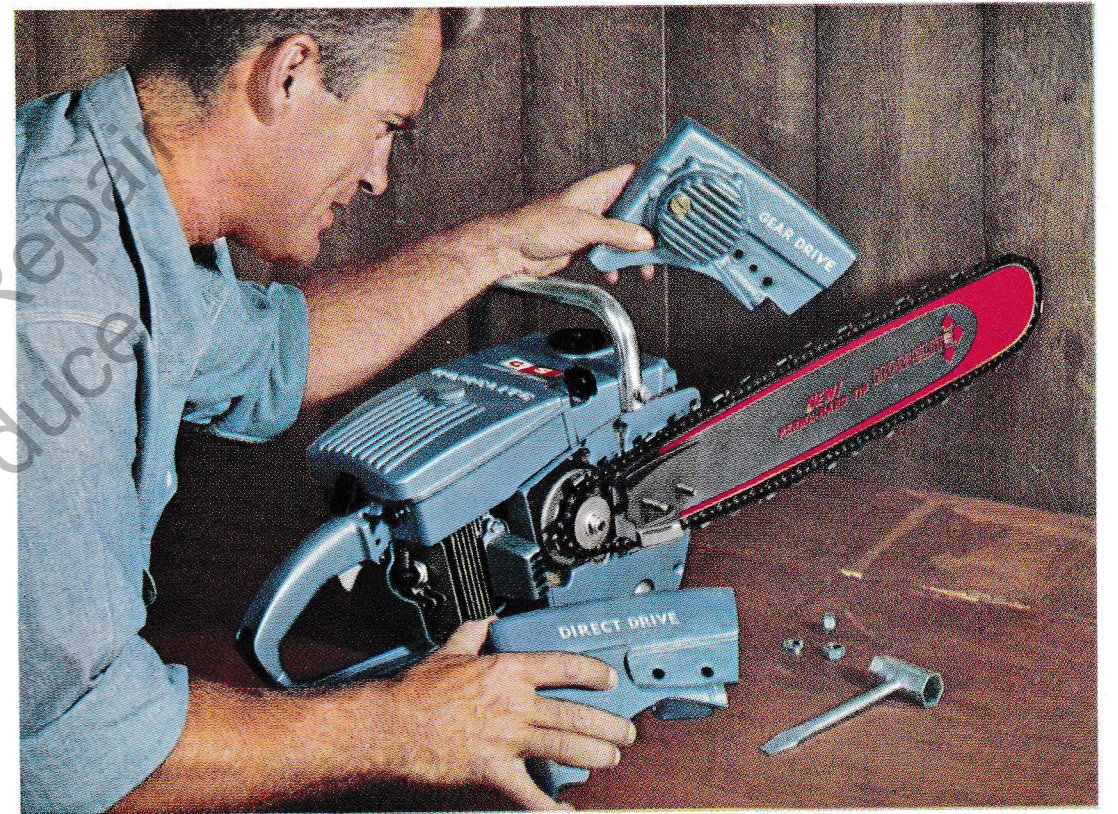

HERE'S HOW YOU GET TWO CHAIN SAWS OUT OF ONE. With Homelite's exclusive conversion unit, it takes just 9 minutes to switch from the speed of Direct Drive to the extra lugging power of Gear Drive. Now, you can do every farm cutting job quicker, easier.

Brand New HOMELITE

The totally New C-5 easily converts from Direct to Gear Drive in just 9 minutes.

For years, Homelite has been first choice with the pros. Now, we've designed a new chain saw for the farm that is packed with these professional features. Compactly-designed, the new C-5 is balanced for easy cutting and easy handling. Its weather-proof ignition system has a high-voltage output magneto that gives you instant starting in all seasons, and in all climates. Its famous Homelite short-stroke engine delivers unflinching power. A rugged, die-cast unit, it gets maximum strength from cast-in structural mem-

bers . . . will stand up under the toughest abuse.

You can tell a lot just by looking at this solid, streamlined saw. But take it in your hands and cut with it. That's the real convincer! We're sure you'll be impressed with the speedy start, the smooth, free-breathing operation, the power. As a Direct Drive it's ideal for most farm cutting jobs. But the C-5 is a convertible. Take 9 minutes to convert it to Gear Drive. Then you've got extra lugging power for *every* cutting job, even the toughest. We think you'll agree, "No

Chain Saw for the Farm!

other farm tool costs so little, does so much".

Go down to your Homelite dealer. (You'll find the name of the dealer nearest you listed on the page preceding this ad.) Get a look at this amazing, new saw. Have your dealer point out all the professional features that make the C-5 the best performing, most-dependable chain saw for farm use. Cut with it! Convert it! We know you'll be convinced. If you're buying a chain saw this season, you can't possibly buy