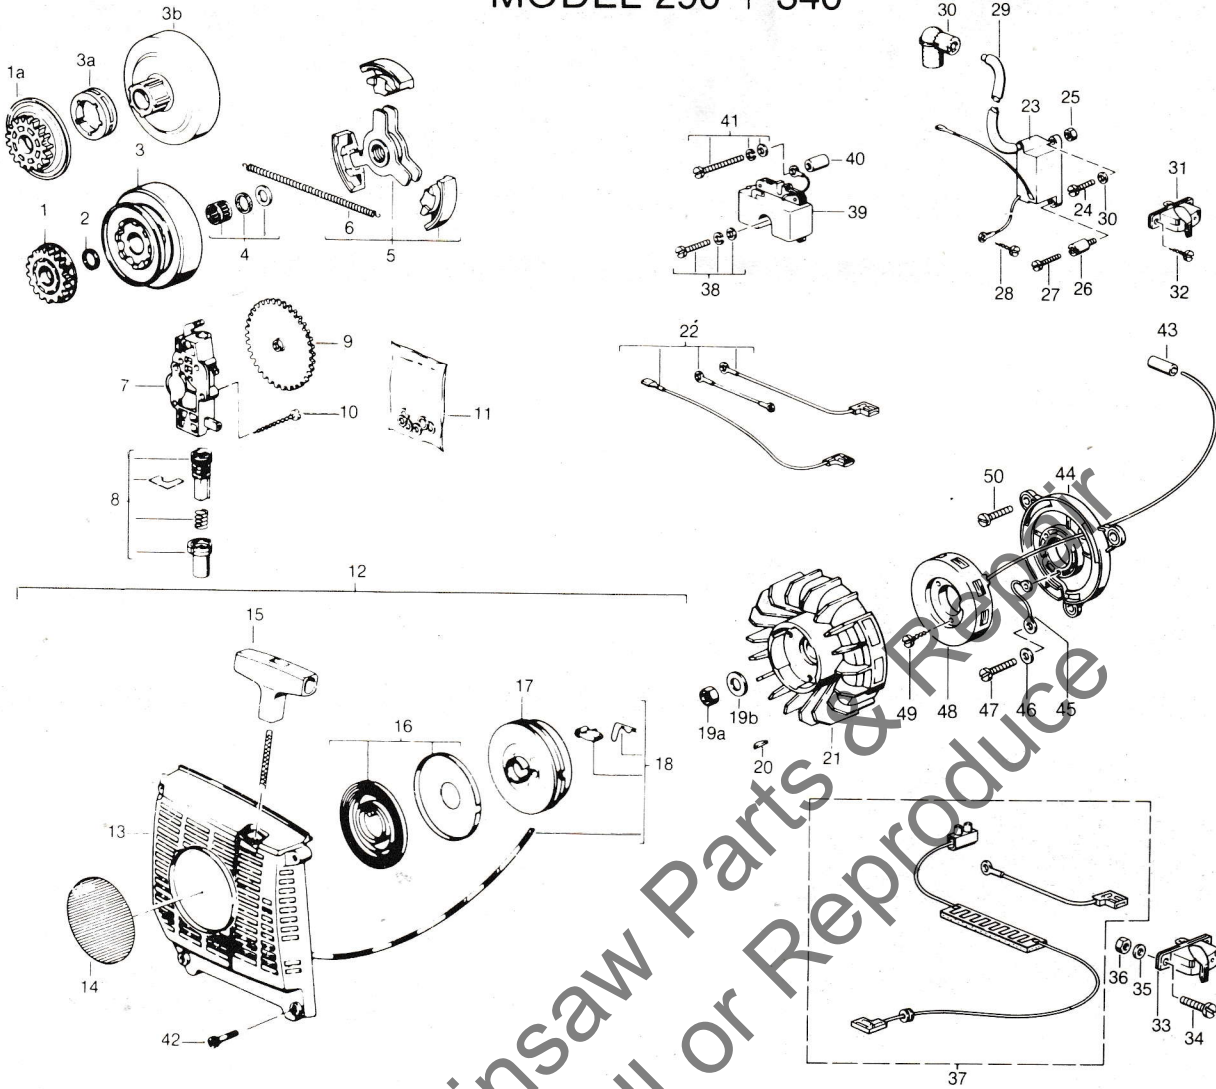

MODEL 290 + 340

No.	Description	Part No.	290	340	Comfor	Qty.	No.	Description	Part No.	290	340	Comfor	Qty.
1	Activator	7749031	X	●		1	26	Stud	7749021	X	X		1
1a	Activator	7749078	X			1	27	F.H. Screw (4x18)	7749082	X	X		1
2	Bearing-Needle Kit includes 4	7749032	X	X		1	28	Screw (3.9x13)	7749023	X	X		1
3	Sprocket-And Drum. 325 P&T	7749033	X	●		1	29	Sleeve	7749025	X	X		1
3b	Clutch Drum	7749076	X	X		1	30	Terminal-Spark Plug	7749027	X	X		1
3a	Sprocket Rim-Type 3/8-T	7749077	X			1	31	Switch (on/off)	7750302	X	X		1
4	Bearing-Needle Kit includes 2	7749032	X	X		1	32	Screw (3.5x13)	7748987	X	X		1
5	Clutch-Ass'y Includes 6-40	7749035	X	X		1	33	Switch (Heating-system)	7750302			X	1
6	Spring	7749036	X	X		1	34	F.H. Screw (4x12)	7749065			X	1
7	Oil-Pump Assy	7749037	X	X		1	35	Washer	7748988			X	1
8	Regulator-Oil Pump	7749038	X	X		1	36	Nut M4	7748998			X	1
9	Pump-Drive Sprocket	7749039	X	X		1	37	Cable Tree includes 45	7749068			X	1
10	Screw- (4.2x32)	7749040	X	X		1	38	F.H. Screw (5x20)	7749015	X	X		1
11	Pump-"O" Ring and Sealkit	7749041	X	X		1	39	Module and Core	7749014	X	X		1
12	Housing-Fan Ass'y 13.15.16.17.18	7749042	X			1	40	Spacer	7749016	X	X		1
12	Housing-Fan Ass'y 13.15.16.17.18	7750301		X		1	41	F.H. Screw (5x30)	7749017	X	X		1
13	Housing	7749043	X	X		1	42	Screw (5x20)	7748993	X	X		4
14	Decal Starter Housing	7749098	X			1	43	Sleeve	7749066			X	1
14	Decal Starter Housing	7749099		X		1	44	Flange Mounting	7748956			X	1
15	Grip-Starter	7749045	X	X		1	45	Cable Tree included with 37	7749068			X	1
16	Spring-Rewind	7749046	X	X		1	46	Washer Spring	7748919			X	1
17	Pulley-Rope	7749047	X	X		1	47	Screw	7748920			X	1
18	Pawl-Starter-Kit Incl. Rope	7749048	X	X		1	48	Generator Heating System	7749049			X	1
19a	Hex-Nut	7749013	X	X		1	49	Screw (3.5x13)	7748987			X	1
19b	Washer	7749012	X	X		1	50	Screw	7748952			X	1
20	Key-Woodruff	7749030	X	X		1							
21	Rotor-Magneto	7749011	X	X		1							
21	Rotor-magneto	7749049			X	1							
22	Lead-Ignition Kit	7749018	X	X		1							
23	Ignition-Coil	7749019	X	X		1							
24	F.H. Screw (4x14)	7749089	X	X		1							
25	Nut	7749090	X	X		1							

● Optional: to be used for .325 pitch only