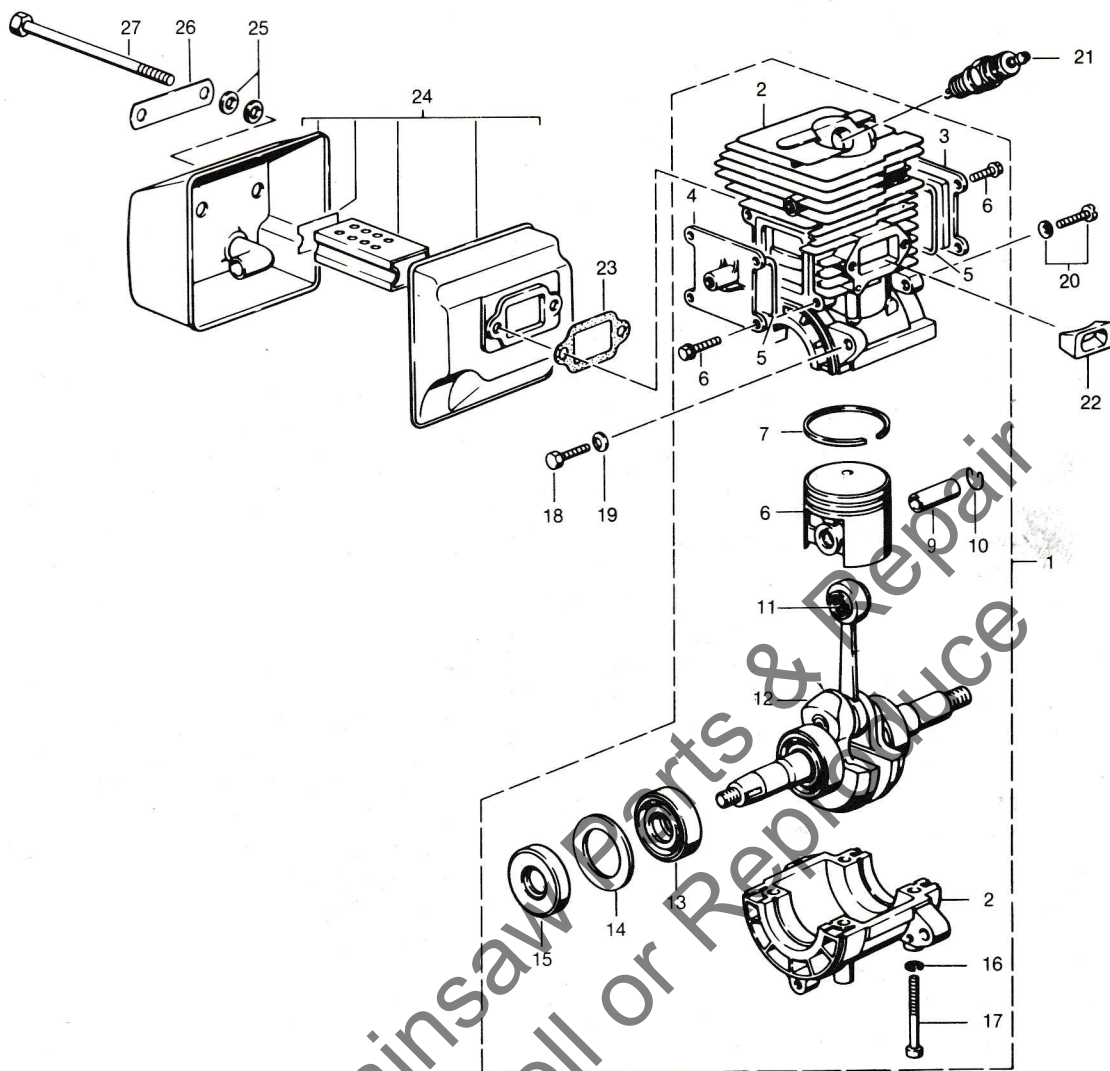

● Optional: to be used for .325 pitch only

MODEL 290 + 340

No.	Description	Part No.	290	340	Comfort	Qty.	No.	Description	Part No.	290	340	Comfort	Qty.
1	Short-Block Ass'y includes 2 to 17	7748953	X			1	23	Gasket-Set	7748923	X	X		1
1	Short-Block Ass'y includes 2 to 17	7748901		X		1	24	Muffler-Ass'y	7748924	X	X		1
2	Crankcase & Cylinder	7748954	X			1	25	Washer-Lock	7748925	X	X		4
2	Crankcase & Cylinder	7749071	X			1	26	Safety-Plate	7748926	X	X		1
2	Crankcase & Cylinder	7748902		X		1	27	Hex-Screw (6x90)	7748927	X	X		2
3	Cover-Port with insert 1	7749073	X			1							
3	Cover-Port with insert 1	7748903		X		1							
4	Cover-Port 2	7749074	X			1							
4	Cover-Port 2	7748904		X		1							
5	"O" Ring	7748905	X	X		2							
6	Taptite-Screw (4x12)	7748906	X	X		8							
7	Piston-Ass'y includes 8 to 10	7748955	X			1							
7	Piston-Ass'y includes 8 to 10	7749072	X			1							
7	Piston-Ass'y includes 8 to 10	7748908		X		1							
8	Piston-Ring	7749069	X			2							
8	Piston-Ring	7749070	X			2							
8	Piston-Ring	7748907		X		1							
9	Piston-Pin	7748909	X	X		1							
10	Ring Piston Pin	7748910	X	X		2							
11	Needle-Bearing	7748911	X	X		1							
12	Crankshaft-Ass'y without 11 and 13	7748912	X	X		1							
13	Ball-Bearing	7748913	X	X		2							
14	Washer	7748914	X	X		2							
15	Shaft-Seal	7748915	X	X		2							
16	Washer-Spring	7748916	X	X		4							
17	F.H. Screw (5x45)	7748917	X	X		4							
18	Screw	7748918			X	4							
18	Screw	7748918	X	X		2							
19	Washer Spring	7748919	X	X		7							
20	Screw	7748920	X	X		3							
21	Spark-Plug (Champion R600C)	7748921	X	X		1							
22	Inlet	7748922	X	X		1							