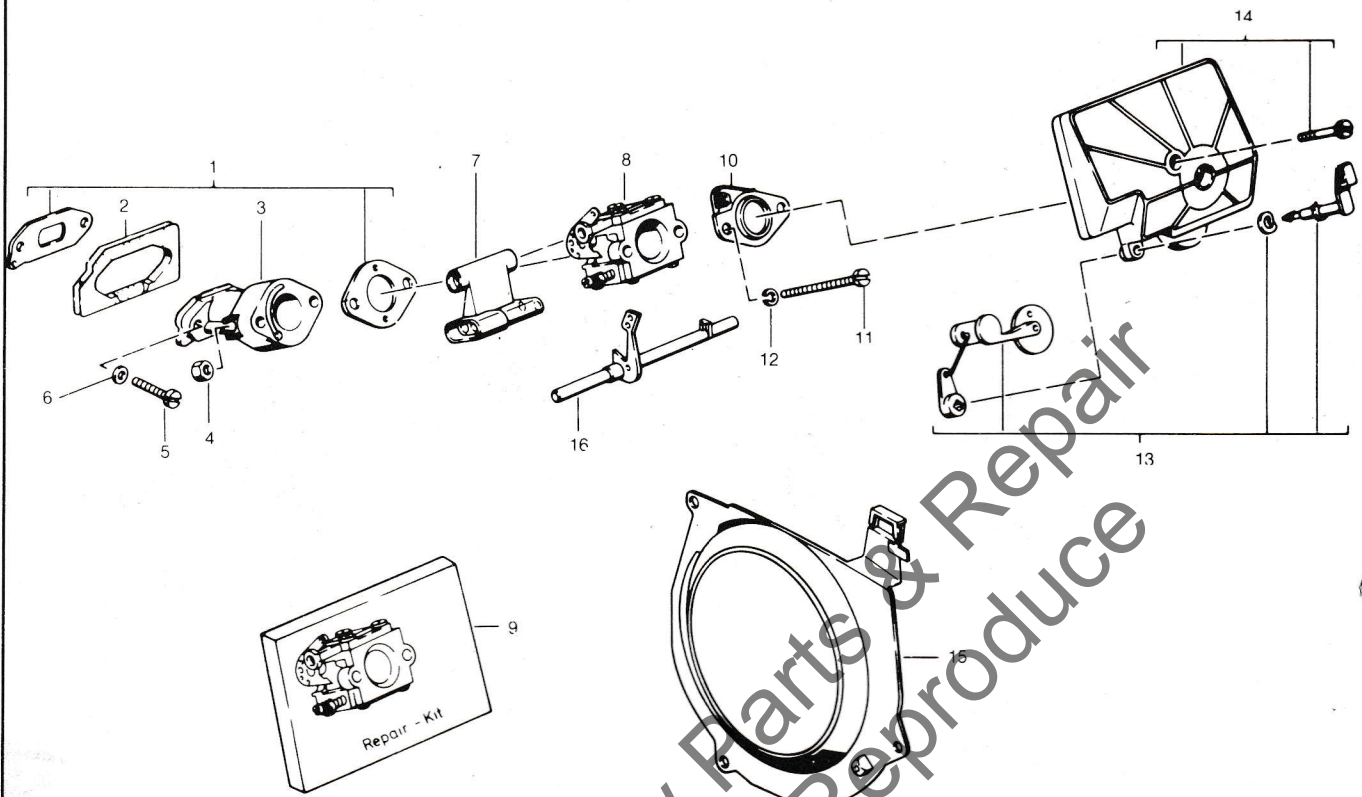

MODEL 290 + 340

No.	Description	Part No.	290	340	Comfort	Qty.
1	Gasket-Set for carburetor and ex.	7749050	X	X		1
2	Sealing Plate	7749051	X	X		1
3	Manifold	7748052	X	X		1
4	Nut (M5)	7749053	X	X		2
5	Screw (M5x20)	7749054	X	X		2
6	Washer Spring	7748919	X	X		2
7	Carb.-Screw Guide	7749055	X	X		1
8	Carb.-Ass'y (Hu 63A)	7749056	X	X		1
9	Carb. Repair Kit	7749057	X	X		1
10	Fixing Plate	7749058	X	X		1
11	Screw (M6x4.5)	7749088	X	X		2
12	Washer Spring	7748977	X	X		2
13	Choke-Lever Repair Kit	7749060	X	X		1
14	Air filter Ass'y	7749061	X	X		1
15	Air-Guide	7749062	X	X		1
16	Gas-Lever Shaft	7749063	X	X		1