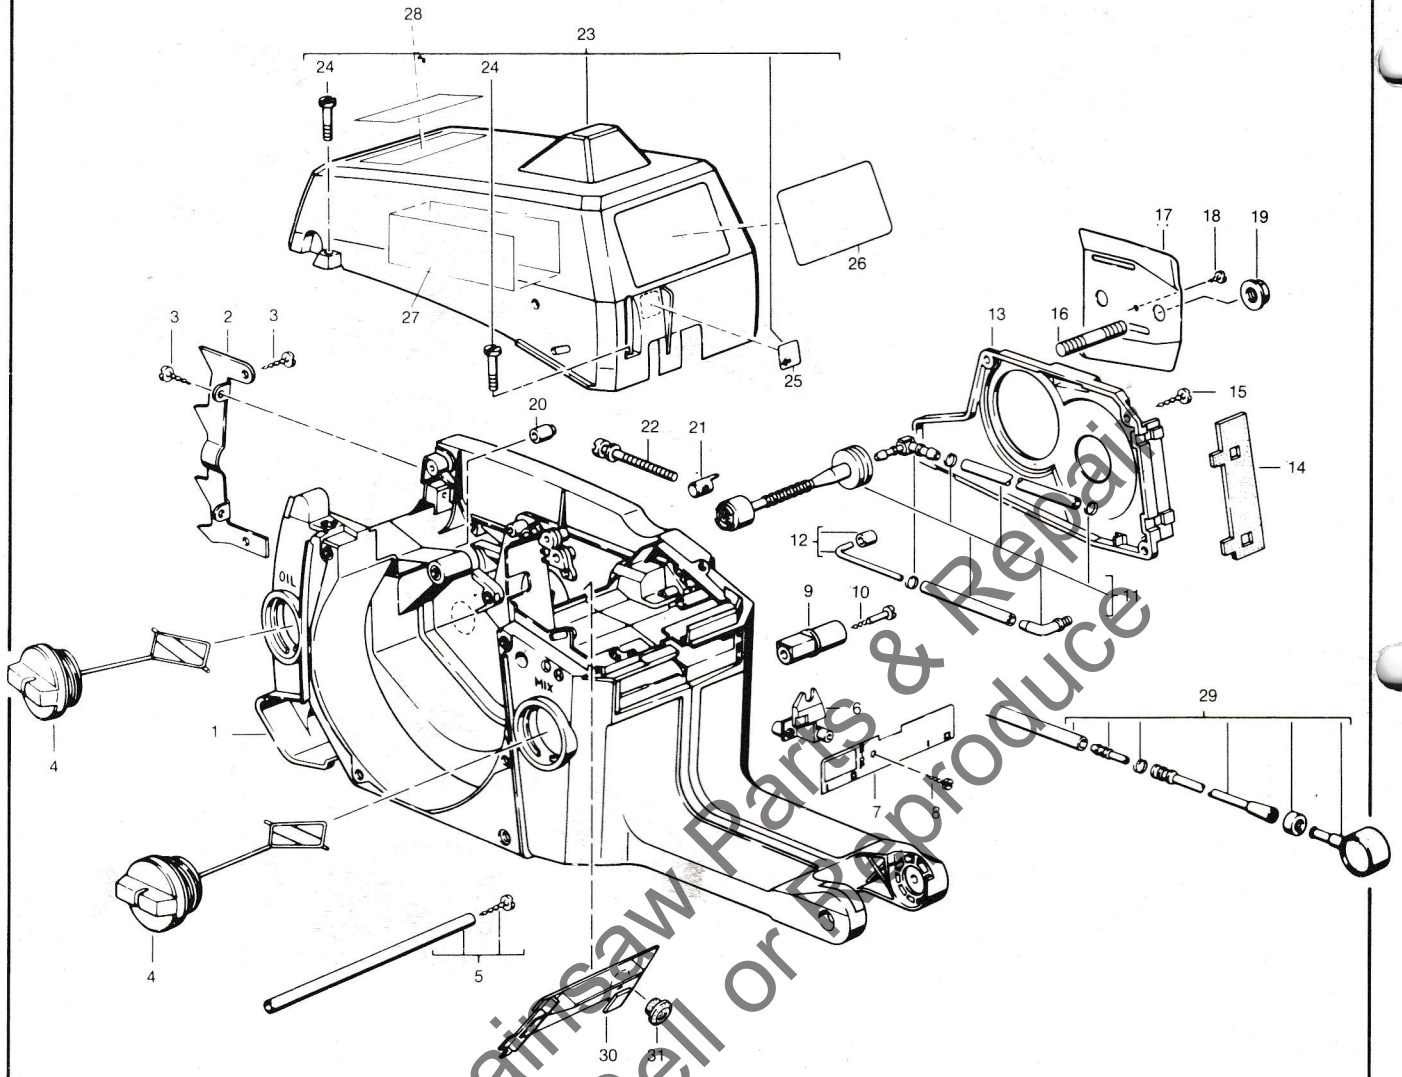

MODEL 290 + 340

No.	Description	Part No.	Model			Qty.	No.	Description	Part No.	Model			Qty.
			290	340	Comfort					290	340	Comfort	
1	Main-Housing	7748928	X	X		1	29	Fuel-Filter Line Ass'y	7748960	X	X	1	
1	Main-Housing for H.H.	7749087			X	1	30	Baffle	7748961	X	X	1	
2	Bumper-Spike	7748929	X	X		1	31	Plug	7748962	X	X	1	
3	Screw	7748930	X	X		4							
4	Oil & Gas Cap	7748931	X	X		2							
5	Fuel-Tank Vent. Repair set	7748932	X	X		1							
6	Choke-Lever support	7748933	X	X		1							
7	Cover-Plate	7749093			X	1							
7	Cover-Plate	7749092	X	X		1							
8	Screw (29x9.5)	7748935	X	X		1							
9	Chain-Catcher	7748936	X	X		1							
10	Screw (4.2x32)	7749040	X	X		4							
11	Oil-Repair Kit	7748938	X	X		1							
12	Oil tube	7748939	X	X		1							
13	Oil pump Cover	7748940	X	X		1							
14	Baffle protection	7748941	X	X		1							
15	Screw (4x13)	7748930	X	X		4							
16	Stud	7748943	X	X		2							
17	Plate-Guide Bar	7748944	X	X		1							
18	Screw (3.5x6.5)	7748984	X	X		1							
19	Nut-With Washer	7748946	X	X		2							
20	Check-Valve	7748947	X	X		1							
21	Pin-Guide bar Adjusting	7748948	X	X		1							
22	Screw bar Adjusting	7748949	X	X		1							
23	Cover Air Filter includes #24	7748950	X	X		1							
24	Screw	7748993	X	X		3							
25	Decal Choke	7749091	X	X		1							
26	Decal 290	7749094	X			1							
26	Decal 340	7749095		X		1							
27	Decal Comfort	7749096			X	1							
28	Decal Safety instr.	7749097	X	X		1