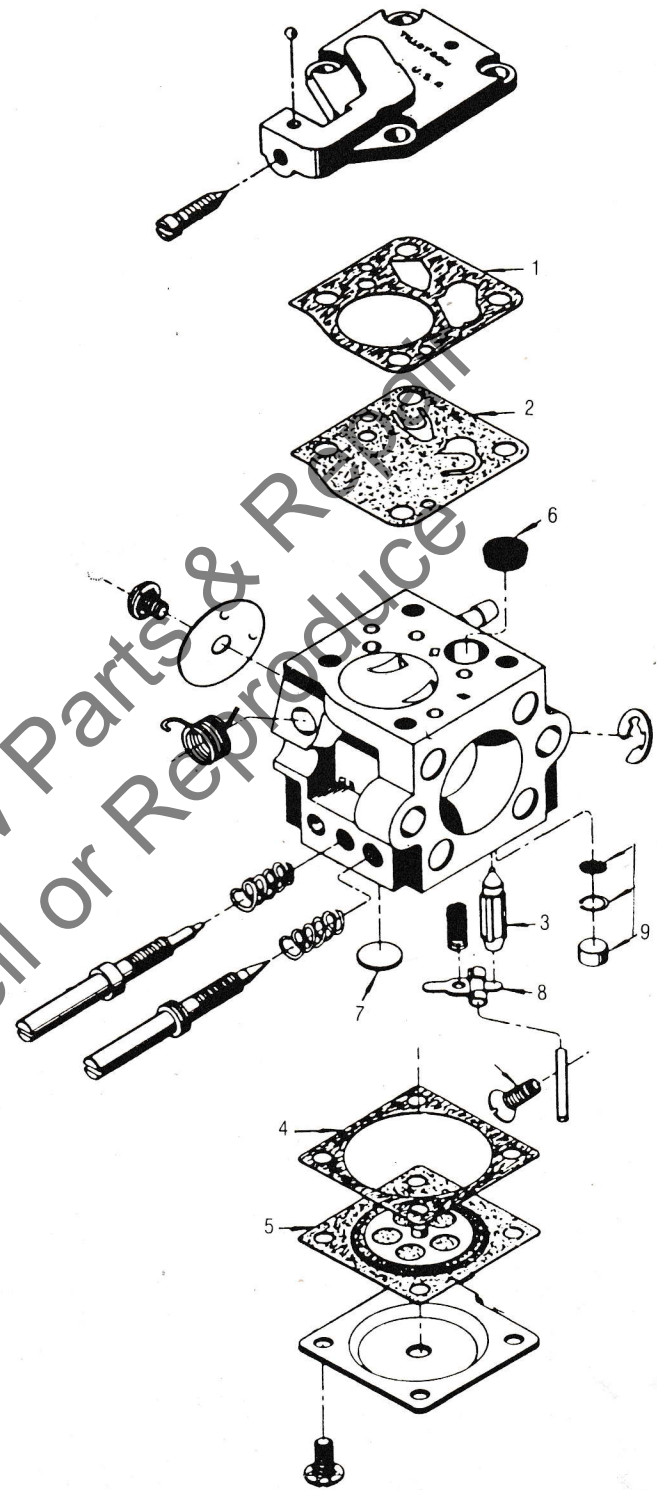

MODEL 290 + 340

CARBURETOR
P/N: 7749056
Hu-63-A

No.	Description	Part No.	290	340	Comfort	Qty.
	Repair-Kit Includes 1 to 8	7749057	X	X		1
	Diaphragm and Gasket Set 1,2,4,5	7749006	X	X		1
1	Fuel-Pump Gasket	7749002	X	X		1
2	Full-Pump Diaphragm	7749003	X	X		1
3	Inlet-Needle	59717	X	X		1
4	Diaphragm-Gasket	94938	X	X		1
5	Diaphragm	94936	X	X		1
6	Inlet-Screen	58974	X	X		1
7	Welch-Plug	94933	X	X		1
8	Inlet-Control Lever	94934	X	X		1
9	Check-Valve	7749004	X	X		1