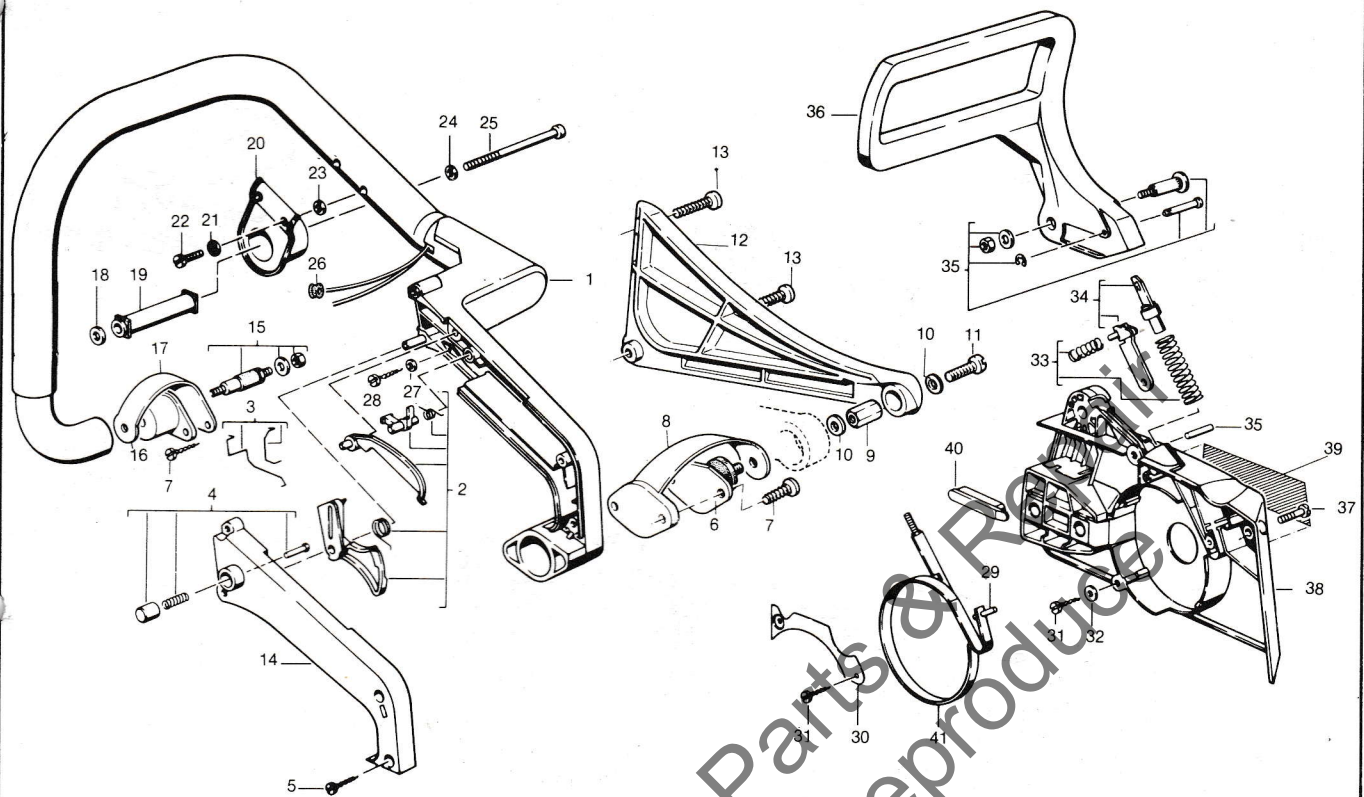

MODEL 290 + 340

No.	Description	Part No.	290	340	Comfort	Qty.	No.	Description	Part No.	290	340	Comfort	Qty.
			X	X						X	X		
1	Handle Bar	7748963	X	X		1	31	Screw (3,5x13)	7748987	X	X		3
1	Handle Bar H.H.	7749075			X	1	32	Washer	7748988	X	X		1
2	Throttle Trigger Kit	7748964	X	X		1	33	Repair Set Springs	7748989	X	X		1
3	Throttle Trigger Rod-Kit	7748965	X	X		1	34	Repair Set Adjustment	7748990	X	X		1
4	Pin-Throttle Lock Kit	7748966	X	X		1	35	Repair Set Hand protection incl 36	7748991	X	X		1
5	Screw (3,5x19)	7748967	X	X		4	36	Hand Guard	7748992	X	X		1
6	Isolator	7748968	X	X		1	37	Screw	7748993	X	X		1
7	Screw (4,2x16)	7748942	X	X		4	38	Drive Case Cover Ass'y	7748995	X	X		1
8	Safety Strip Isolator	7749080	X	X		1	39	Decal Homelite drivecase	7749375	X	X		1
9	Nut	7749081	X	X		1	40	Guide-Shoe	7748996	X	X		2
10	Washer	7748919	X	X		1	41	Break-Band includes 29	7748997	X	X		1
11	Bolt	7749083	X	X		1							
12	Protector	7749084	X	X		1							
13	Screws	7748919	X	X		2							
14	Cover Throttle-Handle	7748971	X	X		1							
15	Isolator-Repair Kit	7748972	X	X		1							
16	Isolator	7748973	X	X		1							
17	Safety Strip Isolator	7749086	X	X		1							
18	Washer	7748974	X	X		1							
19	Tube	7748975	X	X		1							
20	Isolator (R.B.)	7748976	X	X		1							
21	Circlip	7748977	X	X		2							
22	Screw	7748978	X	X		2							
23	Washer	7748979	X	X		2							
24	Lock-Washer	7748980	X	X		1							
25	F.H. Screw (6x65)	7748981	X	X		1							
26	Grommet	7749067			X	1							
27	Washer	7748983	X	X		1							
28	Screw (3,5x6,5)	7748984	X	X		1							
29	F.H. Pin	7748985	X	X		1							
30	Cover Plate	7748986	X	X		1