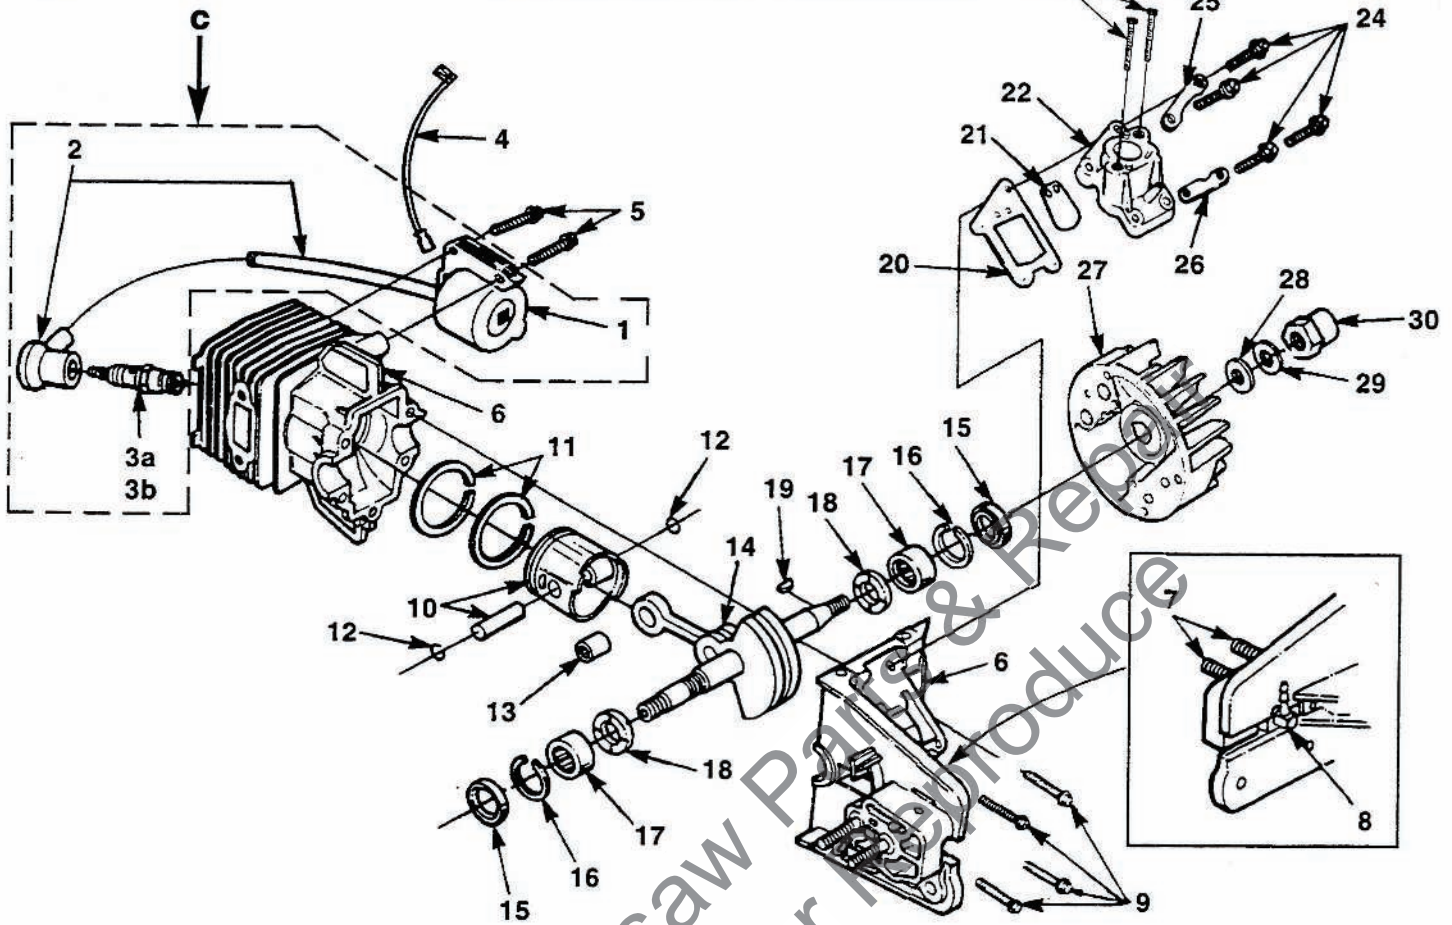

N	PN	D	Q
E	A-98005-B	STARTER, Complete	1
1	82563	SCREW- Thread Forming (#10 X 3/4")	1
2	94062	WASHER-Retainer	1
3	97768-B	PULLEY-Starter	1
4	97899-01	ROPE-Starter	1
5	A-97908	SPRING & CONTAINER	1
6	02264	GRIP-Starter	1
7	A-06436	HANDLE BAR KIT	1
8	96818	SCREW-Socket Hd. (10-24 X 5/8")	1
9	A-06391	VIBRATION ISOLATOR KIT (See Fig. 2, No. 21)	1
10	95213	NUT-Square (10-24)	1
11	82563	SCREW-Thread Form. (10-24 X 3/4")	4
12	82218	SCREW-Hex Washer (10-24 X 1 1/8")	2
13	96901	PLATE-Handle Bar	1

Assembly
Ensembles
Bausätze
Complessi
Conjuntos

No.
N°
Nr.
N°
No.

Part No.
Piece N°
Teil Nr.
Pezzo N°
No. de pieza

DESCRIPTION D

Qty.
Quantité
Menge
Quantita
Cantidad

ENGINE INTERNAL

N	PN	D	Q
C	• A-04446	IGNITION KIT	1
1	94711-CS	MODULE-Ignition	1
2	A-94754	TERMINAL-High Tension Lead	1
3a	96169-S	SPARK PLUG (DJ-7Y)	1
3b	79252	SPARK PLUG (RDJ-7Y)(UT10713,10715-A)	1
4	A-96378	LEAD-Ground	1
5	82430	SCREW-Machine Hex Hd. (8-32 X 7/8")	2
6	• A-96753-A	CRANKCASE & CYLINDER	1
7	96083	BOLT-Guide Bar	2
8	50558	FITTING-Tube	1
9	96624	SCREW-Sems Hex Hd. (10-24 X 1 1/8")	4
10	• A-96751-A	PISTON & PIN	1
11	94916	PISTON RING	2
12	65261	RING-Retaining	2
13	97125	BEARING-Needle (After Lot #E229)	1
14	• A-96752-A	CRANKSHAFT	1
13	95439	BEARING-Needle (Prior to Lot#E229)	1
15	07025	SEAL-Shaft	2
16	68514	RING-Retaining	2
17	12530	BEARING-Needle	2
18	95492	BEARING-Thrust	2
19	69250	KEY-Woodruff	1
20	94873	GASKET-Manifold	1
21	95983	REED	1