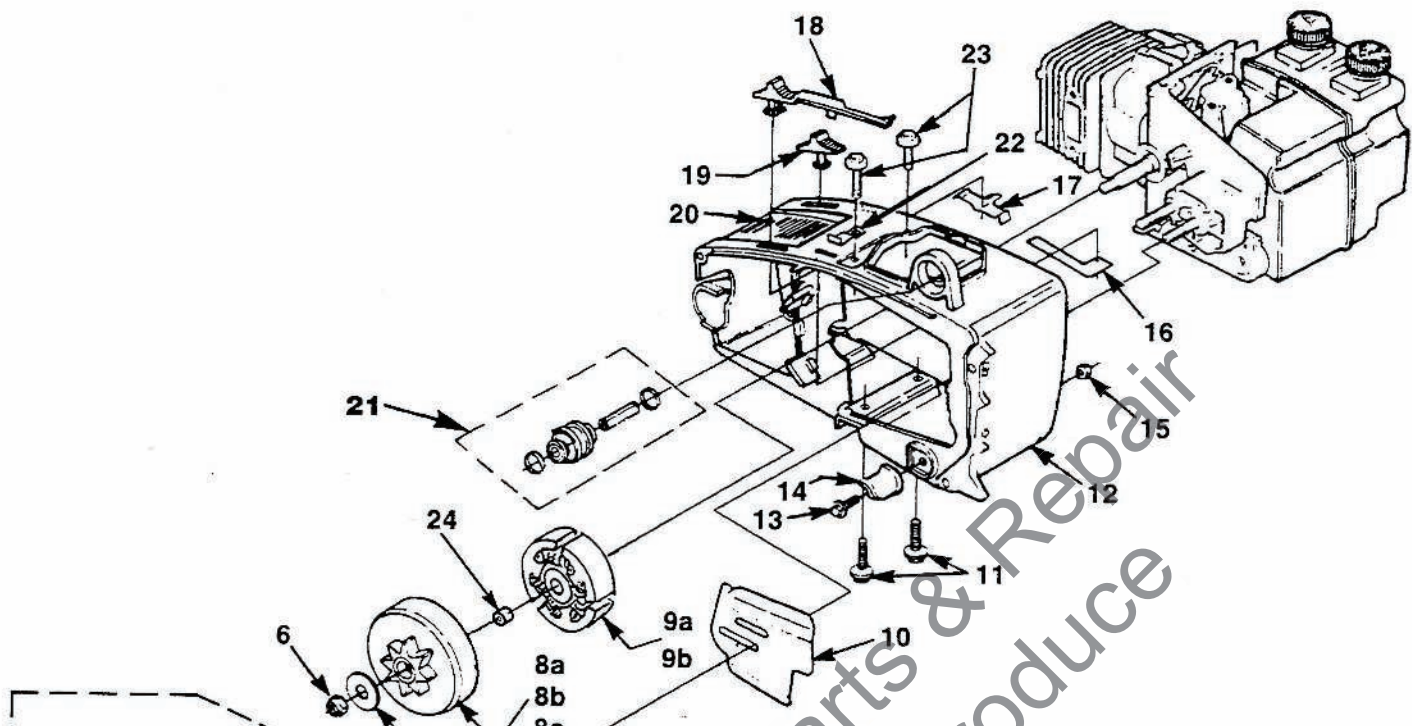

Assembly
Ensembles
Bausätze
Compressi
Conjuntos

No.
N°
Nr.
N°
No.

Part No.
Piece N°
Teil Nr.
Pezzo N°
No. de pieza

DESCRIPTION

Qty.
Quantité
Menge
Quantita
Cantidad

ENGINE HOUSING - CLUTCH

N	PN	D	Q
1	A-01058-B	COVER-Drive Case	1
2	69254-2	PIN-Guide Bar Adjusting	1
3	A-00440	SCREW & E-RING KIT	1
4	93574	E-RING	1
5	81258	NUT-Flange (1/4-20)	2
6	81229-A	NUT-Locking (5/16-24)	1
7	95299	WASHER-Thrust	1
8a	A-97172-B	SPROCKET, DRUM & BEARING (.375-6T) (2 11/16" I.D.)	1
8b	A-97056	SPROCKET, DRUM & BEARING (.325-8T) (2 11/16" I.D.)	1
8c	A-95650-B	SPROCKET, DRUM & BEARING (.375-6T) (2 7/16" I.D.)	1
9a	A-98129	CLUTCH (2 11/16" O.D.)	1
9b	A-97956-1A	CLUTCH (2 7/16" O.D.)	1
10	95390	PLATE-Guide Bar	1
11	88051	SCREW- Hex Sems (10-24 X 3/4")	1
12	A-96754-B	HOUSING-Engine	1
13	82593	SCREW-Mach. Hex Hd. (10-24 X 5/8")	1
14	95212	STOP-Chain	1
15	81256	NUT- Lock (10-24)	2
16	95091	CONTACT- Stop Switch	1
17	95087	SPRING-Stop Switch	1
18	95050	BUTTON-Choke	1
19	95086-A	BUTTON-Stop Switch	1
20	03154-B	DECAL-Warning	1
21	A-06391	VIBRATION ISOLATOR KIT	1
22	97993	BRACE-Clutch	1
23	88063	SCREW-Hex Sems (10-24 X 5/8")	4
24	70277	BEARING-Clutch & Drum	1