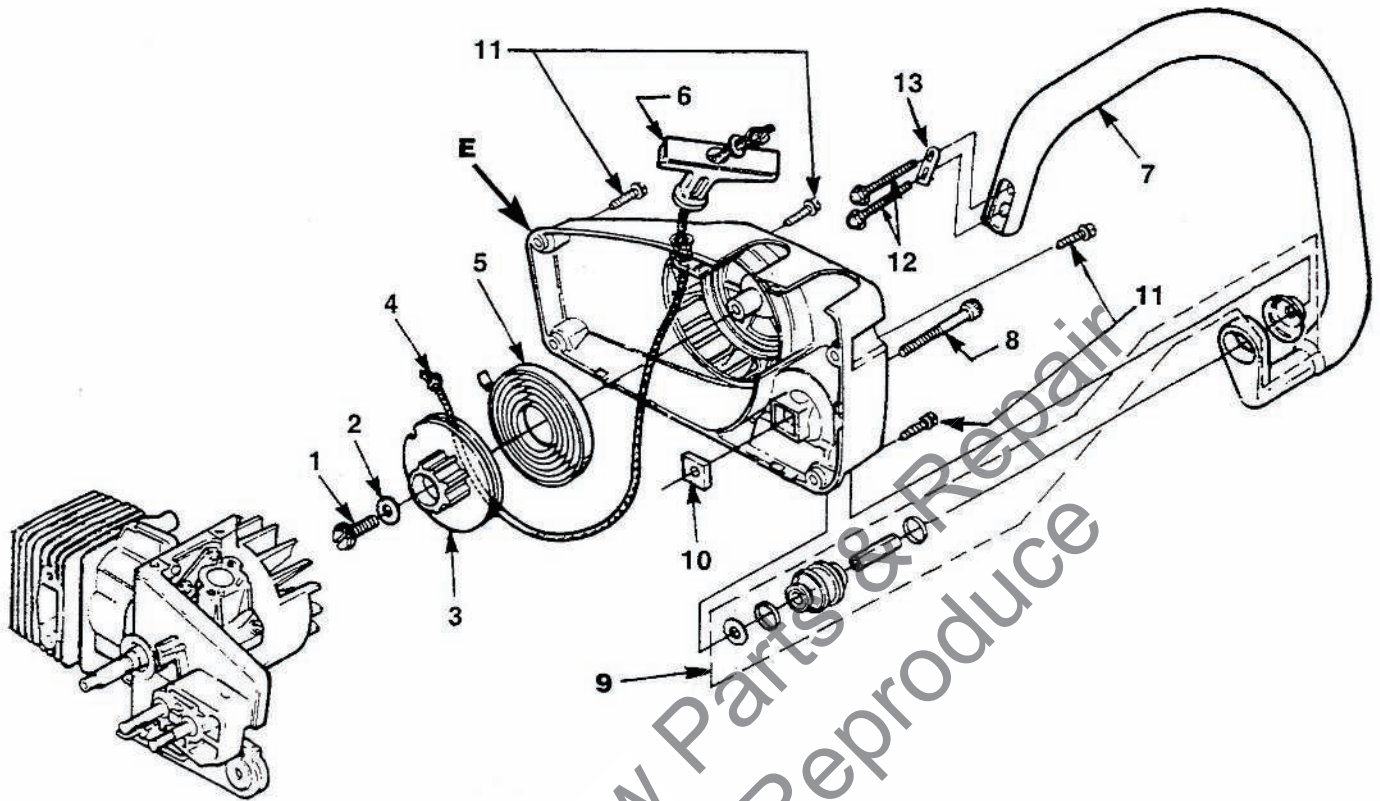

STARTER - FRONT HANDLE

3

Leon's Chainsaw Parts & Repair
Do Not Sell or Reproduce

N	PN	D	Q
E	A-98005-B	STARTER, Complete	1
1	82563	SCREW- Thread Forming (#10 X 3/4")	1
2	94062	WASHER-Retainer	1
3	97768-B	PULLEY-Starter	1
4	97899-01	ROPE-Starter	1
5	A-97908	SPRING & CONTAINER	1
6	02264	GRIP-Starter	1
7	A-06436	HANDLE BAR KIT	1
8	96818	SCREW-Socket Hd. (10-24 X 5/8")	1
9	A-06391	VIBRATION ISOLATOR KIT (See Fig. 2, No. 21)	1
10	95213	NUT-Square (10-24)	1
11	82563	SCREW-Thread Form. (10-24 X 3/4")	4
12	82218	SCREW-Hex Washer (10-24 X 1 1/8")	2
13	96901	PLATE-Handle Bar	1

Assembly
Ensembles
Bausätze
Complessi
Conjuntos

No.
N°
Nr.
N°
No.

Part No.
Piece N°
Teil Nr.
Pezzo N°
No. de pieza

DESCRIPTION D

Qty.
Quantité
Menge
Quantita
Cantidad