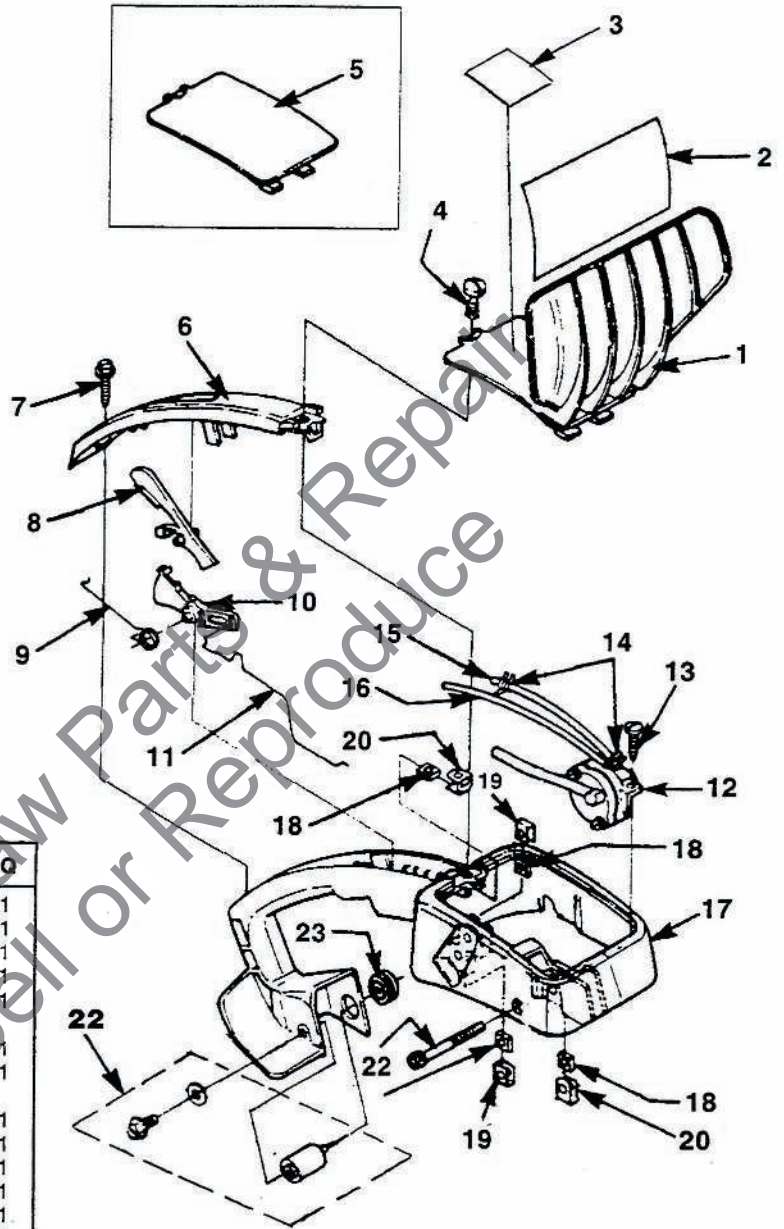

Homelite®

- GB PARTS LIST
- F LISTE DE PIÈCES
- D TEILELISTE
- I ELENCO DELLE PARTI
- E LISTA DE PIEZAS

240 _____ UT16025-A, B, C, D
UT10630-A, B, C
UT10633-A, B

240 SL _____ UT10635-B, C, D
UT10713, A
UT10715-A, B, C

- GB NOTES
- F NOTES
- D NOTIZEN
- I NOTE
- E NOTAS

UT#			

CARBURETOR CHAMBER / REAR HANDLE

1

N	PN	D	Q
1	• A-03151	HANDGUARD w/Cover	1
2	95217	SCREW-Retaining	1
3	02661	DECAL-Warning	1
4	03128	DECAL-Warning	1
5	95089	AIR FILTER COVER (UT10713, A, UT10715-A, B, C; UT10635-D)	1
6	95211	COVER-Handle	1
7	82563	SCREW-Thread Form. (10-24 X 3/4")	1
8	95038	INTERLOCK-Trigger	1
9	95222	SPRING-Torsion	1
10	95032	TRIGGER-Throttle	1
11	95036	ROD-Throttle	1
12	A-96538-A	OIL PUMP-Complete	1
13	82312	SCREW-Plastite (#10 X 5/8")	1
14	93426	CLAMP (Oil Outlet Line)	1
15	07454-18	TUBING-Rubber (4 1/2")	1
16	07454-25	TUBING-Rubber (6 1/4")	1
17	• A-95485-1	CARBURETOR CHAMBER	1
18	70810	NUT-Square	4
19	95337	RETAINER NUT	2
20	95375	RETAINER NUT	2
21	96818	SCREW-Socket Hd. (10-24 X 1 5/8")	1
22	A-06391	VIBRATION ISOLATOR KIT (See Fig. 2, No. 21)	1
23	96210	GROMMET	1