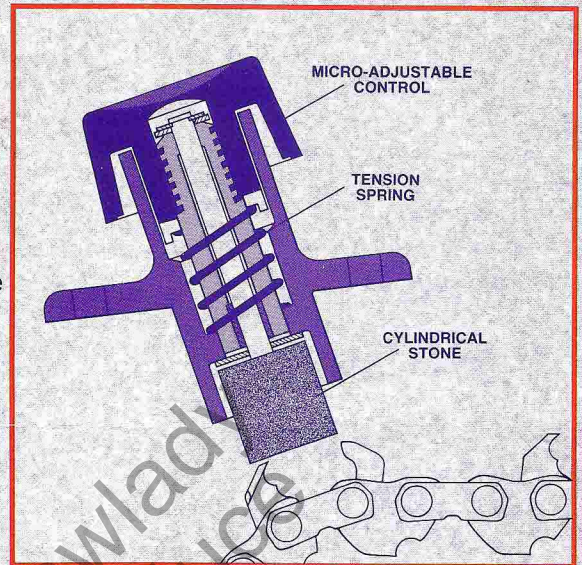

HOMELITE® 190 CHAIN SAW

WITH EXCLUSIVE AUTOMATIC CHAIN SHARPENING SYSTEM

The Homelite automatic chain sharpening system produces a long-lasting precision cutting edge at the push of a button. The micro-adjustable control gives you the ability to fine tune the sharpening process. You can sharpen as little or as much as needed, leaving a factory sharp edge every time. What's more, the need to hand file or machine grind the chain is virtually eliminated.

The cylindrical sharpening stone hones the entire cutting surface of the chain while maintaining proper alignment and height. The durable stone rotates as it sharpens, distributing stone wear evenly. This eliminates unwanted grooves found in other systems which result in poor sharpening.

And the chain is unique too. Designed to take and hold a sharp edge, it will last through repeated sharpenings. This means your chain saw will continue to cut as effectively as the day it left the factory.

Homelite's exclusive automatic chain sharpening system has been combined with over fifty years of chain saw experience to produce the Model 190.

- Homelite® automatic chain sharpening system
- Exclusive SAFE-T-TIP® anti-kickback device protects you and your saw
- Deluxe hand guard for added protection
- Rubber-coated handle bar for greater comfort
- Solid state ignition for easy all-weather starting
- Automatic chain oiling extends bar and chain life
- Lightweight (under 10 lbs.) for ease of use and longer operation
- Rugged 1.9 cu. in. (31 cc) engine
- 16" Power Tip® bar for extended bar and chain life and increased performance
- Twin Trigger® control allows saw to match different cutting conditions