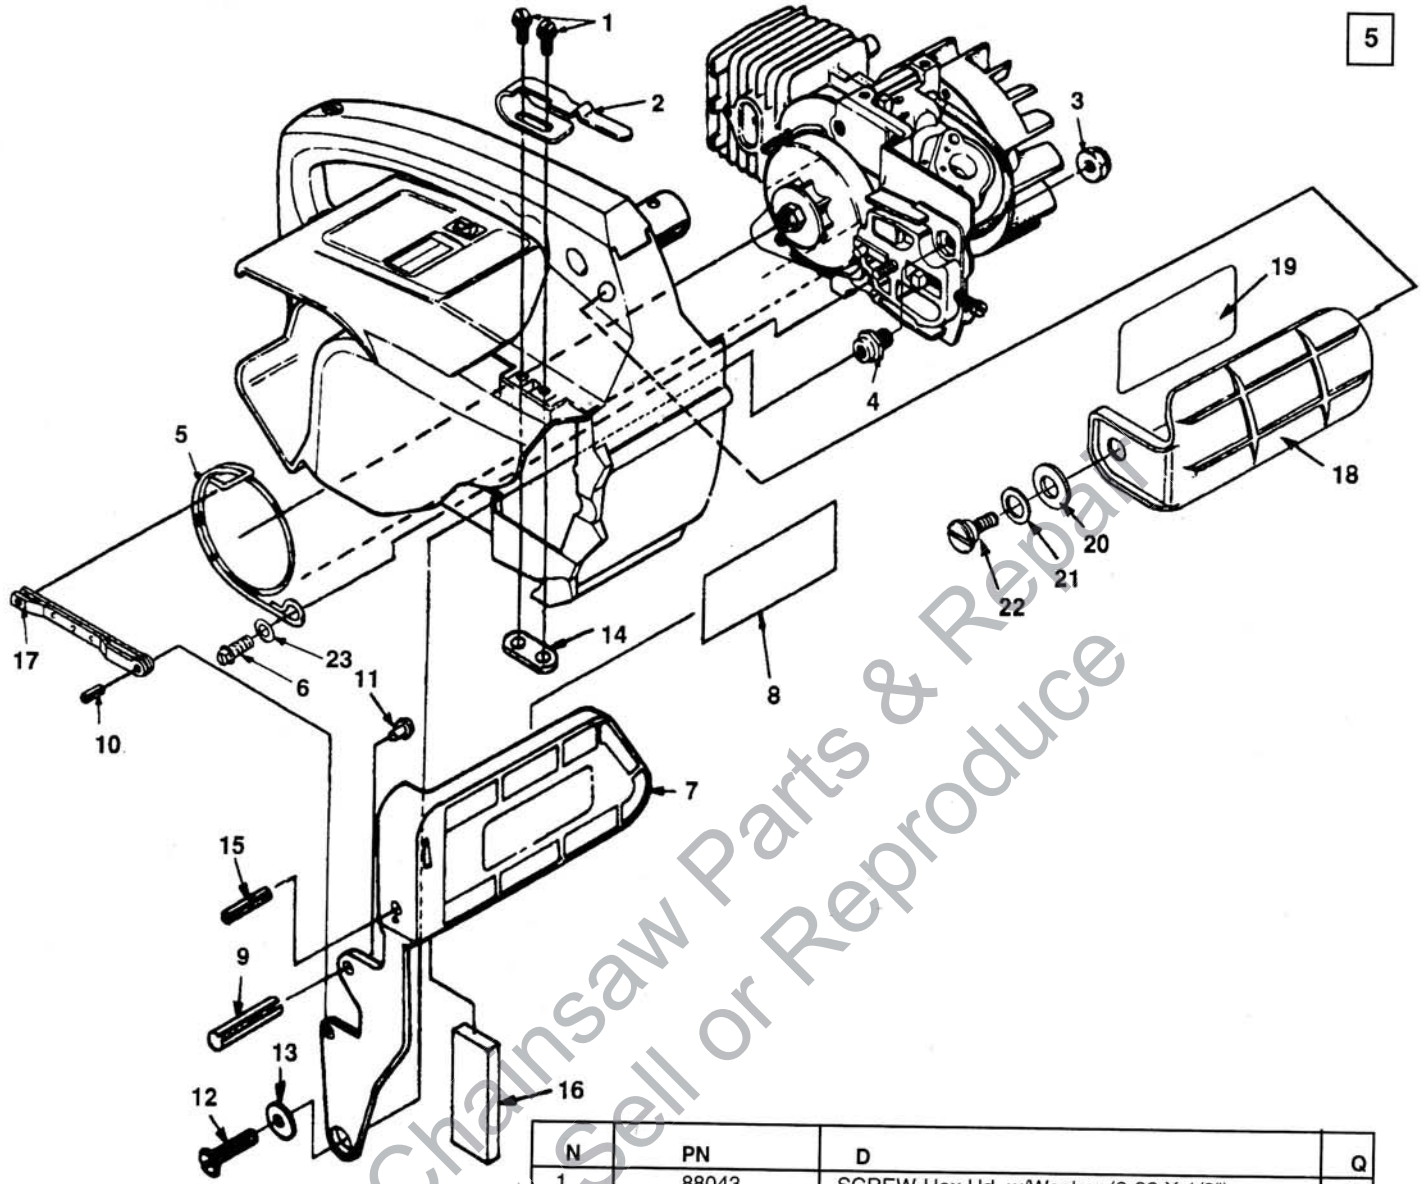

Leon's Chainsaw Parts & Repair
Do Not Sell or Reproduce

N	PN	D	Q
1	88043	SCREW-Hex Hd. w/Washer (8-32 X 1/2")	2
2	02635	CLIP-Retaining	1
3	81124-A	NUT-Hex, Jam	1
4	70636	POST-Chain Brake	1
5	70637-C	BAND-Brake	1
6	82538	SCREW-Thread Form (10-24 x 3/4")	1
7	• A-03061-A	HANDGUARD & LEVER (200, Super 2 SL)	1
8	02661	DECAL-Safety	1
9	JA-46138-3	PIN-Roll (3/16 X 1")	1
10	95395-A	PIN-Roll	1
11	82367	SCREW-Drive	1
12	82166	SCREW-Machine, Pan Hd. (10-32 X 1/2")	1
13	70632	WASHER-Flat	1
14	02637	NUT-Weld	1
15	JA-46136-1	PIN-Roll	1
16	02462	WEIGHT-Handle (International Only)	1
17	A-70767	PIVOT-Link	1
18	• A-70796-C	HANDGUARD KIT (Super 2, XL, 180 & 192)	1
19	02661	DECAL-Handguard	1
20	95694	WASHER-Curve Spring	1
21	96102	WASHER-Flat	1
22	95714	SCREW-Shoulder	1
23	84008	WASHER- Flat (#10)	1