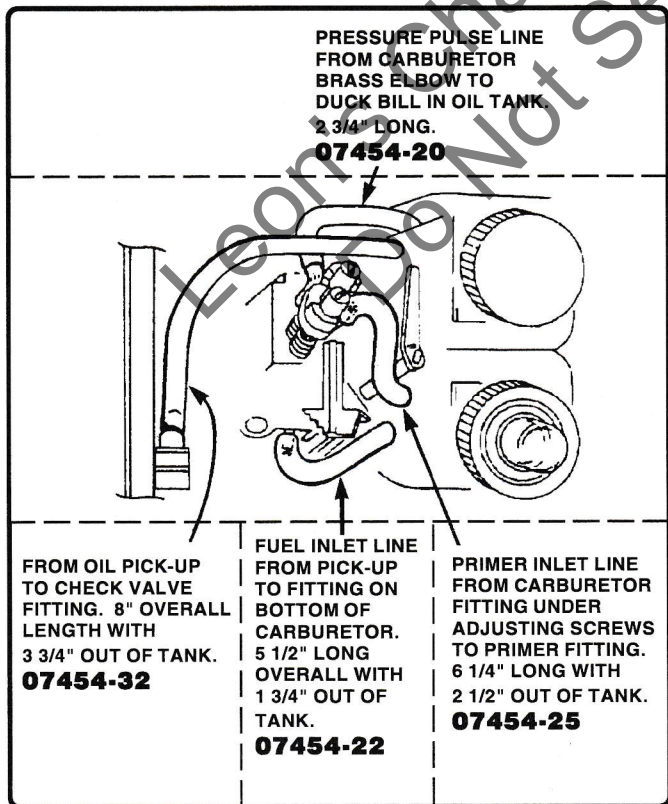

N	PN	D	Q
1	93460	SCREW-Machine Hex Sems (#8-32 X 3/4")	1
2	A 02459	MUFFLER	1
3	02458	SCREEN- Spark Arrestor	1
4	02500	FILTER- Air	1
5	00167	SCREW- Thread Forming	2
6	02491 A	BOX- Air Filter	1
7	A 01373 B	CARBURETOR (Zama)	1
8	02488	GASKET- Carburetor	1
9	82589	SCREW- Plastite, (10-14 X 1")	2
10	● A 02499	HEAT DAM	1
11	95983	REED	1
12	03205	STOP- Reed	1
13	82498	SCREW- Hex Taptite (4-40 X 3/8")	2
14	02453	GASKET- Intake Manifold	1-
15	82540	SCREW- Thread Forming (8-32 X 1")	2
16	● 94711 CS	MODULE- Ignition	1
17	A 33055	TERMINAL	1
18	96169 S	SPARK PLUG (Champion DJ7Y)	1
	79252	SPARK PLUG (Champion RDJ7Y)	1
19	A 97921 A	CLUTCH KIT	3
20	● A 95653 E	SPROCKET & DRUM	1
21	70277	BEARING	1
22	81229 A	NUT- Rotor (5/16-24)	2
23	95299	WASHER- Thrust	2
24	69254 2	PIN-Adjusting	1
25	● A 00440	SCREW & E-RING KIT	1
26	93574	E-RING	1
27	A 04158	ROTOR & STARTER PAWL	1
28	84065	WASHER- (5/16")	1