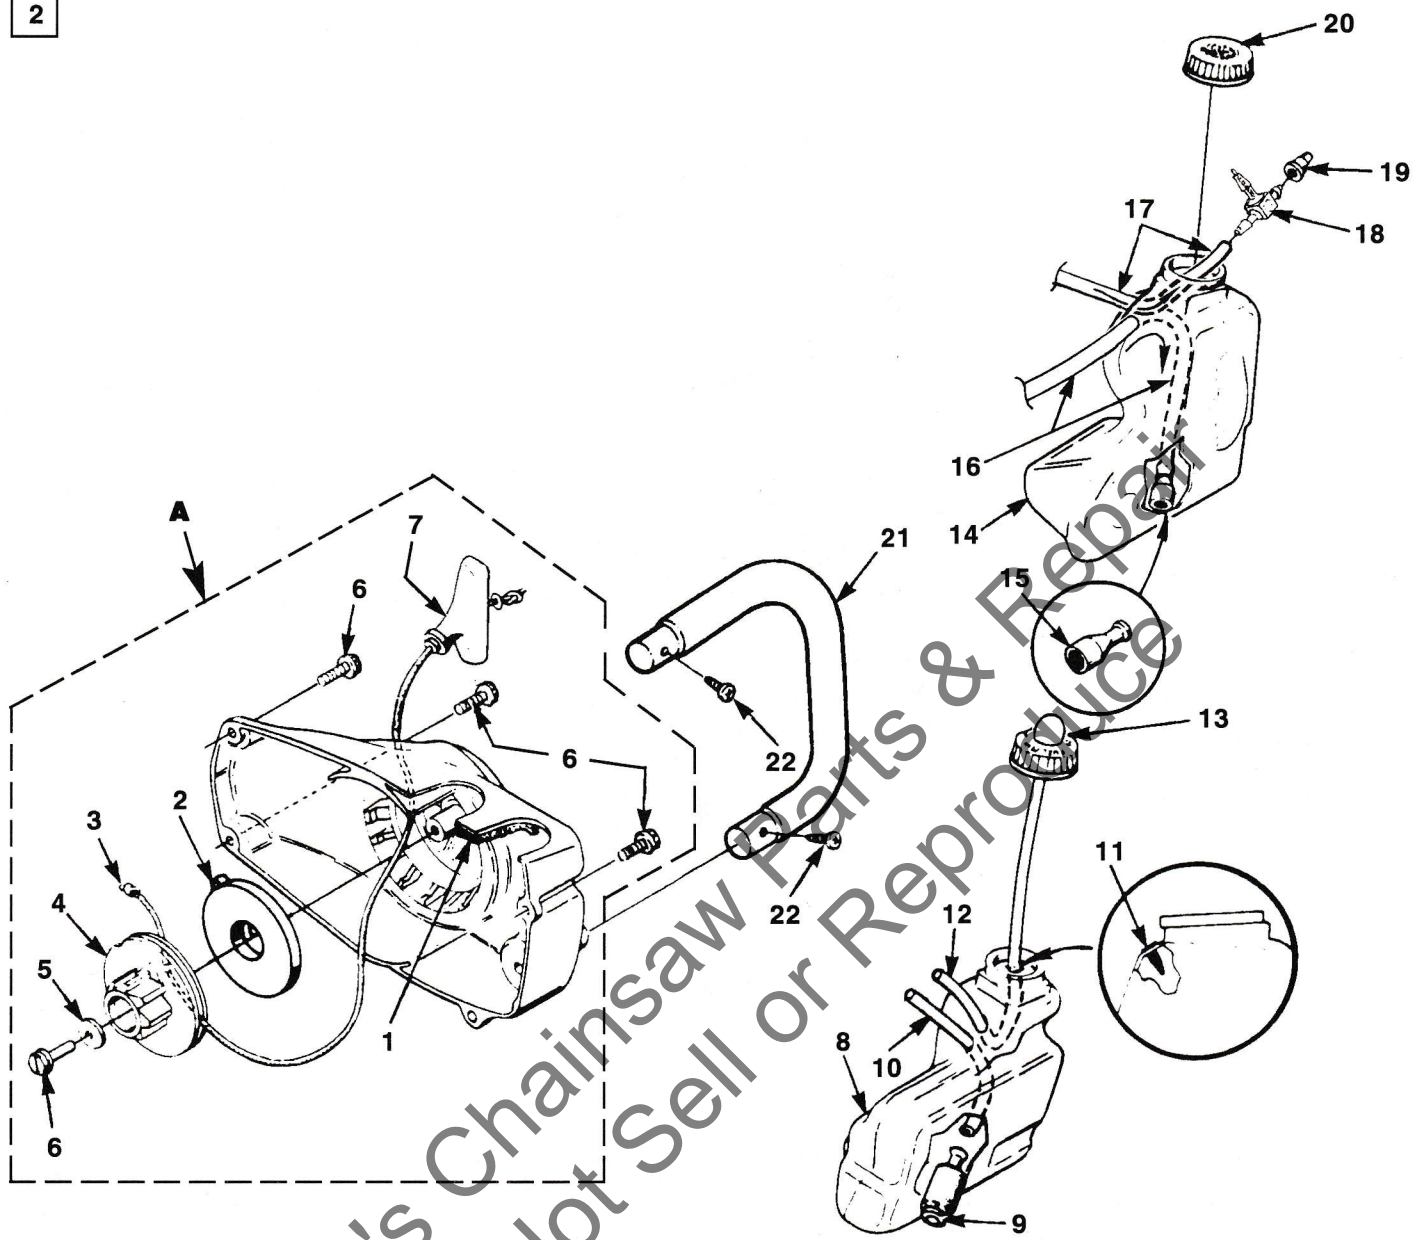

N	PN	D	Q
A	• A 06268 A	STARTER ASSY., Complete	1
1	69443	FILTER	1
2	A 97908	SPRING & CONTAINER	1
3	97899 01	ROPE- Starter (46")	1
	98052 A	ROPE- Starter (250 Ft. Reel)	1
4	97768 B	PULLEY- Starter	1
5	94062	WASHER- Retaining	1
6	82563	SCREW- Torx (#10 X 3/4")	5
7	02264	GRIP- Starter	1
8	• A 06272	FUEL TANK	1
9	49422	FILTER- Fuel	1
10	07454 22	LINE- Fuel (5 1/2")	1
11	98819	VALVE- Duck Bill	1
12	07454 25	TUBING- Return (6 1/4")	1

N	PN	D	Q
	07454 99	TUBING- Rubber (10 Ft. Length)	1
13	A 01372 A	PRIMER & CAP	1
14	• A 07554	OIL TANK	1
15	A 68593	FINDER- Oil	1
16	07454 32	TUBING- Rubber (8")	1
17	07454 20	TUBING- Rubber (5")	1
18	A 07508	FITTING- Vent	1
19	96841	VALVE- Check	1
20	A 97359 A	OIL CAP	1
21	• A 07558	HANDLE BAR	1
22	94065	SCREW- Pan Plastite (#10-16 X 3/4")	2