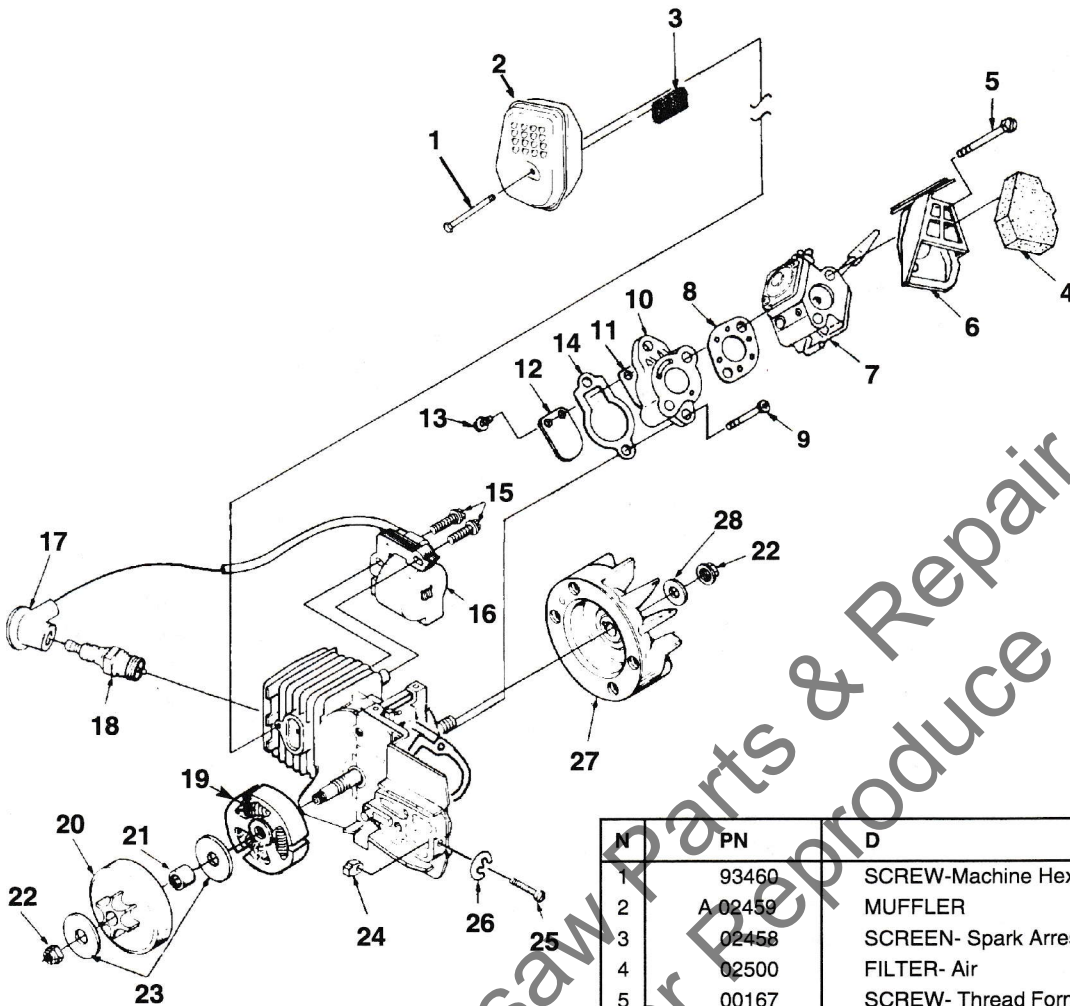

N	PN	D	Q
1	93460	SCREW-Machine Hex Sems (#8-32 X 3/4")	1
2	A 02459	MUFFLER	1
3	02458	SCREEN- Spark Arrestor	1
4	02500	FILTER- Air	1
5	00167	SCREW- Thread Forming	2
6	02491 A	BOX- Air Filter	1
7	A 01373 B	CARBURETOR (Zama)	1
8	02488	GASKET- Carburetor	1
9	82589	SCREW- Plastite, (10-14 X 1")	2
10	● A 02499	HEAT DAM	1
11	95983	REED	1
12	03205	STOP- Reed	1
13	82498	SCREW- Hex Taptite (4-40 X 3/8")	2
14	02453	GASKET- Intake Manifold	1-
15	82540	SCREW- Thread Forming (8-32 X 1")	2
16	● 94711 CS	MODULE- Ignition	1
17	A 33055	TERMINAL	1
18	96169 S	SPARK PLUG (Champion DJ7Y)	1
	79252	SPARK PLUG (Champion RDJ7Y)	1
19	A 97921 A	CLUTCH KIT	3
20	● A 95653 E	SPROCKET & DRUM	1
21	70277	BEARING	1
22	81229 A	NUT- Rotor (5/16-24)	2
23	95299	WASHER- Thrust	2
24	69254 2	PIN-Adjusting	1
25	● A 00440	SCREW & E-RING KIT	1
26	93574	E-RING	1
27	A 04158	ROTOR & STARTER PAWL	1
28	84065	WASHER- (5/16")	1