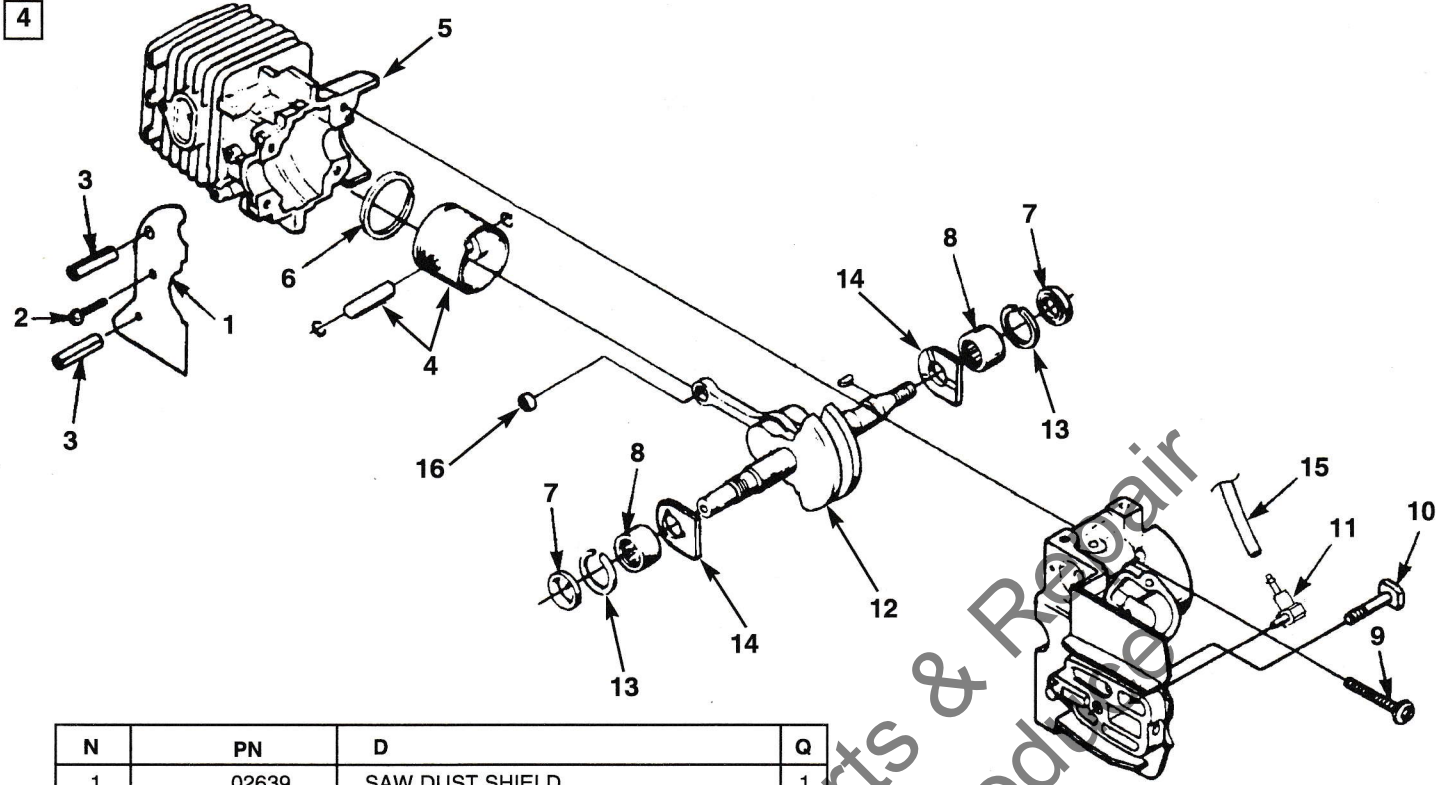

N	PN	D	Q
1	02639	SAW DUST SHIELD	1
2	93932	SCREW- Tapping (#6-32 x 5/16")	1
3	70763	PIN- Roll (5/32 x 1 1/8") (Brake Model Only)	2
	• A 00132 1A	SHORT BLOCK (XL, [180 Canada])	1
4	A 04330	PISTON & PIN ASSY.	1
5	02485-5	CYLINDER	1
6	93165	RING- Piston	1
7	07025	SEAL- Shaft	2
8	12530	BEARING- Needle	2
9	82567	SCREW- Torx Pan Hd. (10-24 x 1 1/8")	4
10	69195	BOLT- Guide Bar	1
11	07510	VALVE- Check	1
12	A 04602	CRANKSHAFT- Rod and Bearing	1
13	07025	SEAL - Shaft	2
14	03962	WASHER- Thrust	2
	• A 01105 A	SHORT BLOCK (192, Super 2, 200, Super 2 SL)	1
4	A 98967 A	PISTON & PIN ASSY.	1
5	04328 A	CYLINDER	1
6	93165	RING- Piston	1
7	07025	SEAL- Shaft	2
8	12530	BEARING- Needle	2
9	82567	SCREW- Torx Pan Hd. (10-24 x 1 1/8")	4
10	69195	BOLT- Guide Bar	1
11	07510	VALVE- Check	1
12	A 97611 A	CRANKSHAFT- Rod and Bearing	1
13	07025	SEAL z- Shaft	2
14	03962	WASHER- Thrust	2
15	07454 32	TUBING- Rubber (Oil Line) (8")	1
	07454 99	TUBING- Rubber (Oil Line) (10 Ft. Length)	1
16	02035	BEARING- Wrist Pin	1

Assembly Ensembles Bausätze Compressi Conjuntos	•	No. N° Nr. N° No.	N	Part No. Piece N° Teil Nr. Pezzo N° No. de pieza	PN	DESCRIPTION	D	Qty. Quantité Menge Quantita Cantidad	Q