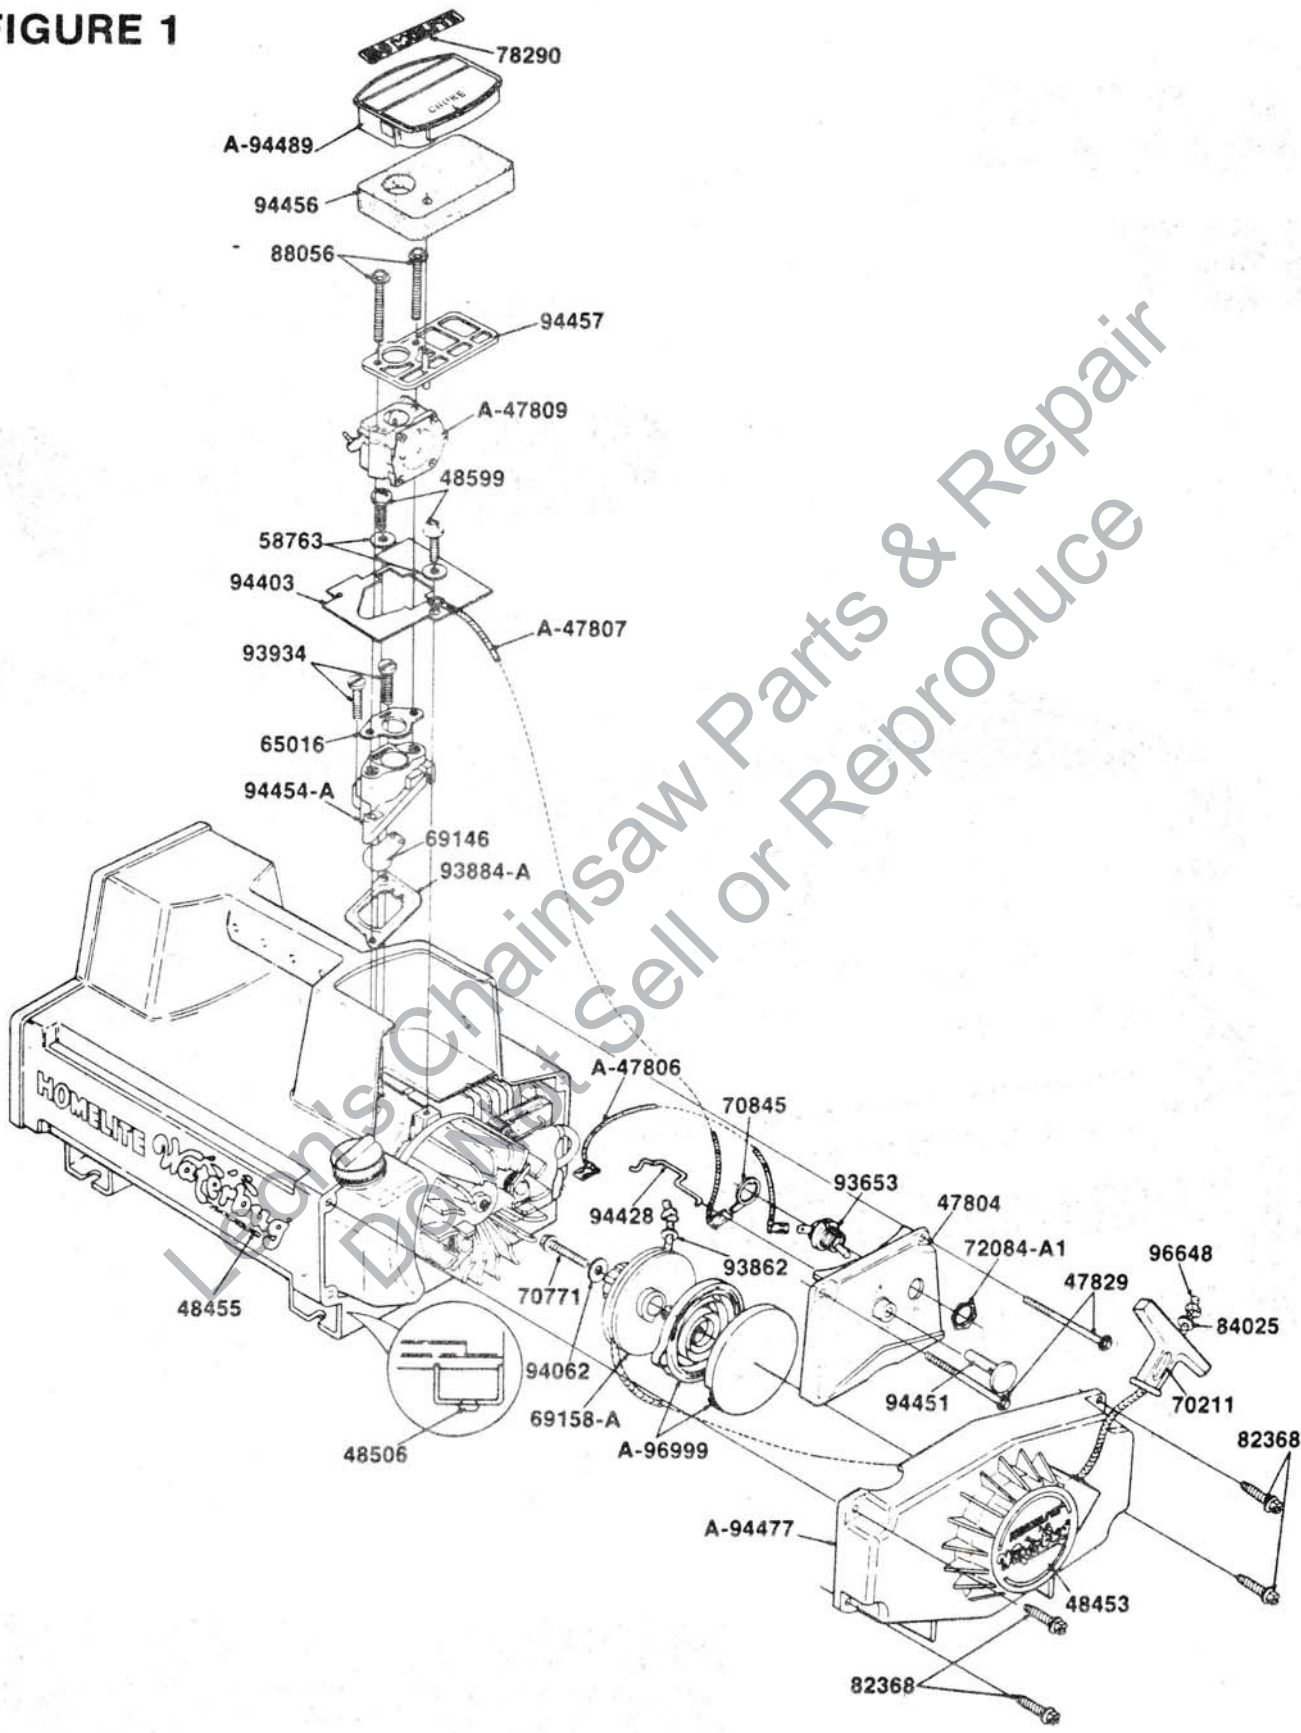

PARTS LIST

HOMELITE®

Waterbug

MODEL P100
P100-1

HOMELITE-TERRY
TEXTRON

**WATERBUG
(P100-1)
FIGURE 1**

**WATERBUG
(P100-1)
FIGURE 2**

ALWAYS FURNISH MODEL AND SERIAL NUMBER WHEN ORDERING PARTS.

WATERBUG (P100-1)

FIGURE 3

Leon's Chainsaw Parts & Repair
Do Not Sell or Reproduce

WATERBUG (P100-1)

FIGURE 4

**WATERBUG
(P100-1)
FIGURE 5**

**CARBURETOR
WALBRO #HDC-68**

A-47809

ALWAYS FURNISH MODEL AND SERIAL NUMBER WHEN ORDERING PARTS.

ACCESSORIES

A-48467 (opt.)

Hose & Fitting (25 ft.)

48387

Includes:

A-48388

COUPLING- Male