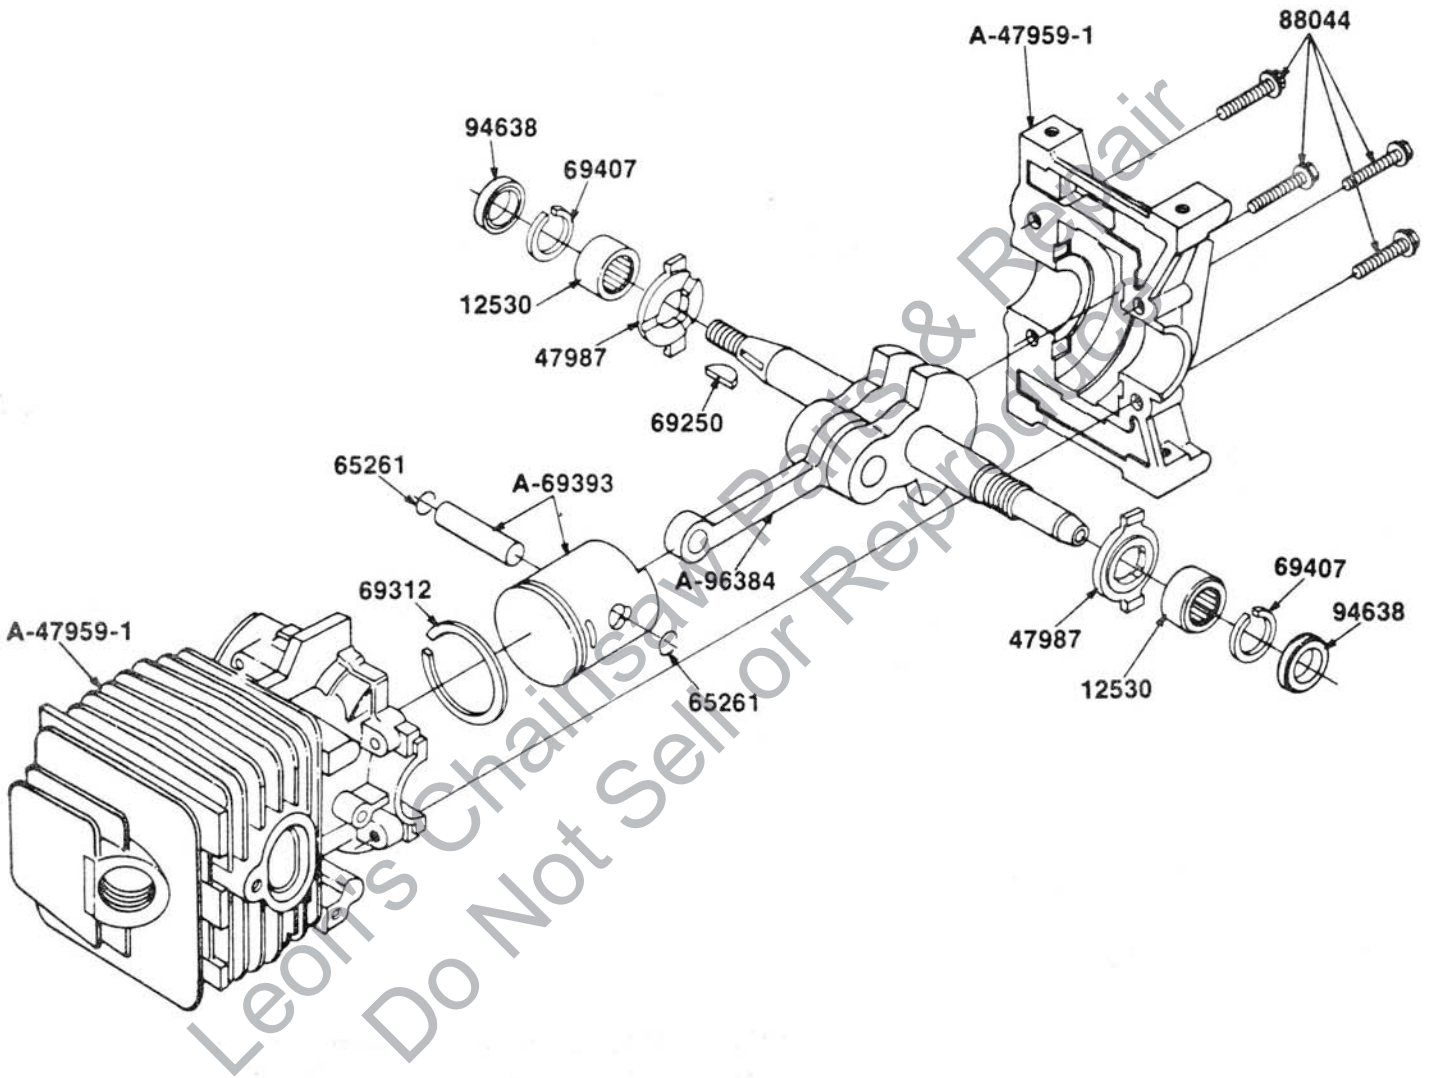

WATERBUG (P100-1)

FIGURE 3

Leon's Chainsaw Parts & Repair
Do Not Sell or Reproduce

WATERBUG (P100-1)

FIGURE 4

**WATERBUG
(P100-1)
FIGURE 5**

**CARBURETOR
WALBRO #HDC-68**

A-47809

ALWAYS FURNISH MODEL AND SERIAL NUMBER WHEN ORDERING PARTS.

ACCESSORIES

A-48467 (opt.)

Hose & Fitting (25 ft.)

48387

Includes:

A-48388

COUPLING- Male