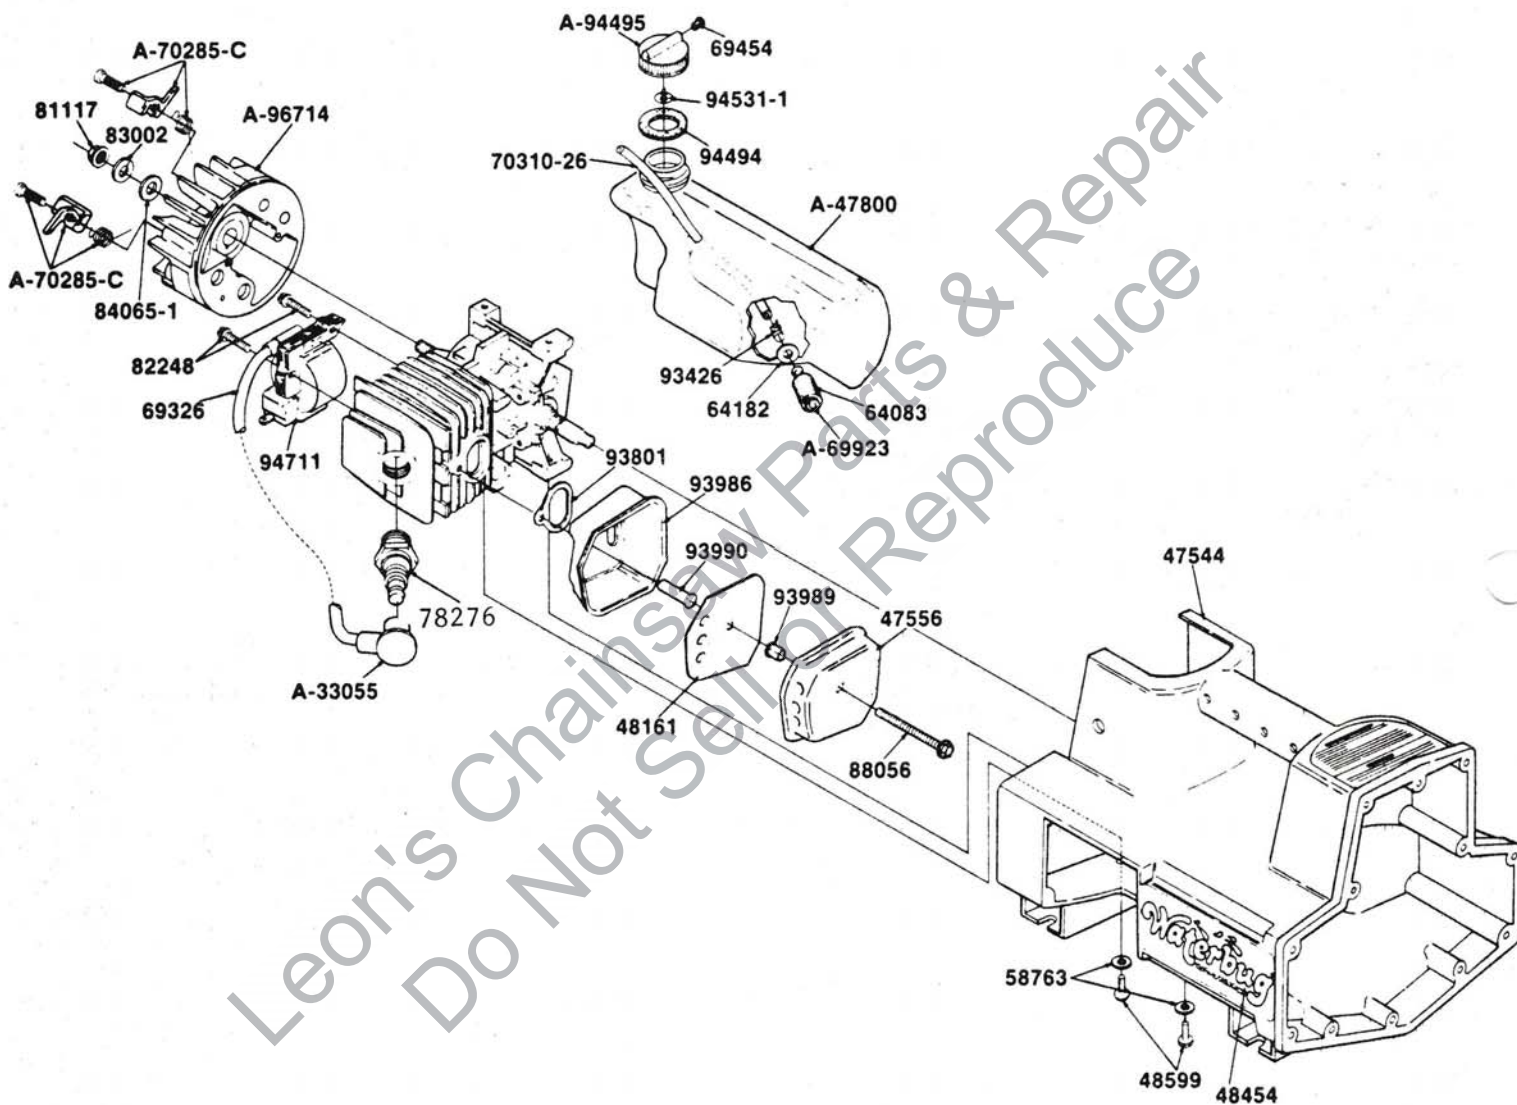

PARTS LIST

HOMELITE®

Waterbug

MODEL P100
P100-1

HOMELITE-TERRY
TEXTRON

**WATERBUG
(P100-1)
FIGURE 1**

**WATERBUG
(P100-1)
FIGURE 2**

ALWAYS FURNISH MODEL AND SERIAL NUMBER WHEN ORDERING PARTS.

WATERBUG (P100-1)

FIGURE 3

Leon's Chainsaw Parts & Repair
Do Not Sell or Reproduce

WATERBUG (P100-1)

FIGURE 4

**WATERBUG
(P100-1)
FIGURE 5**

**CARBURETOR
WALBRO #HDC-68**

A-47809

ALWAYS FURNISH MODEL AND SERIAL NUMBER WHEN ORDERING PARTS.

ACCESSORIES

A-48467 (opt.)

Hose & Fitting (25 ft.)

48387

Includes:

A-48388

COUPLING- Male