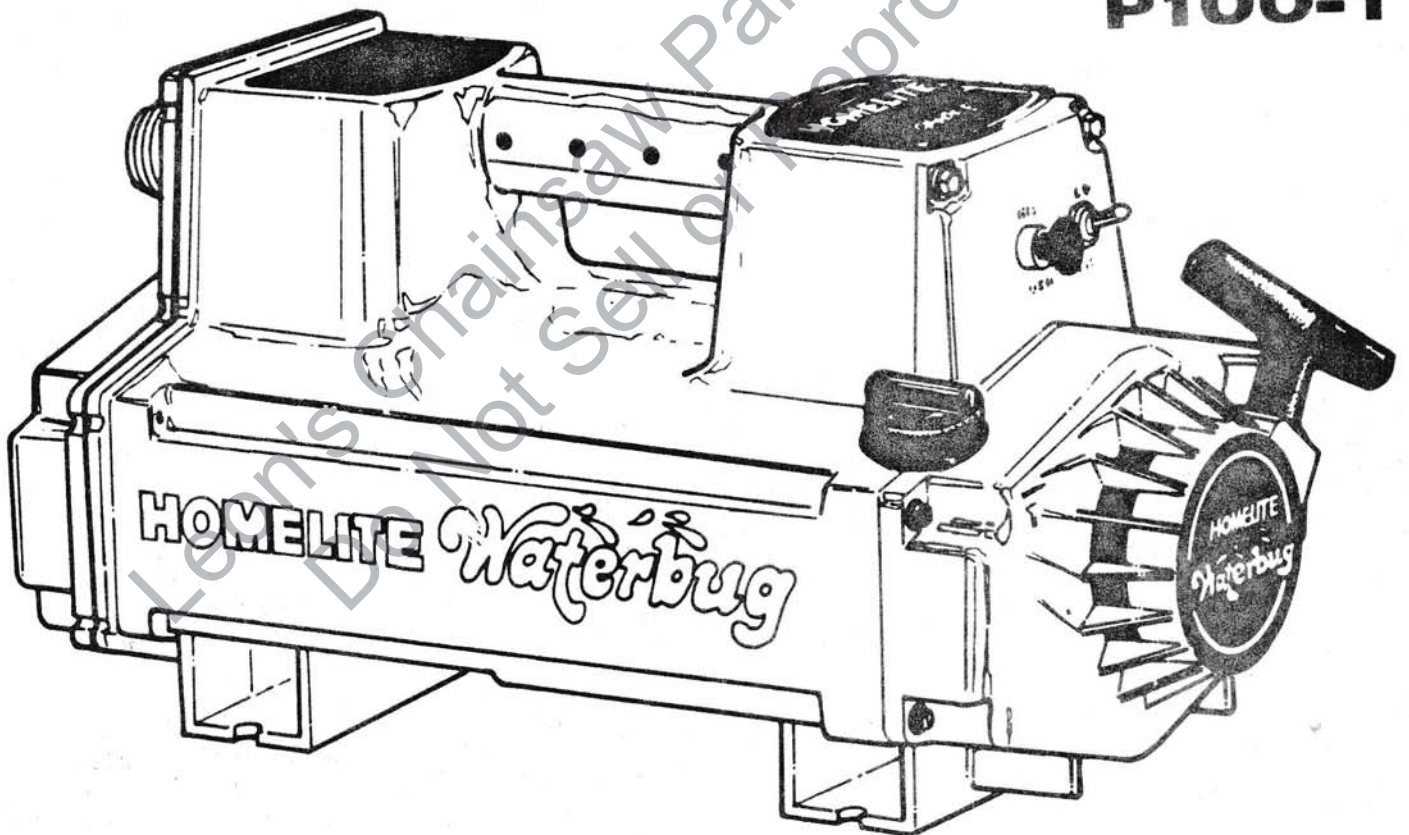

PARTS LIST

HOMELITE®

Waterbug

MODEL P100
P100-1

HOMELITE-TERRY
TEXTRON

**WATERBUG
(P100-1)
FIGURE 1**

**WATERBUG
(P100-1)
FIGURE 2**

ALWAYS FURNISH MODEL AND SERIAL NUMBER WHEN ORDERING PARTS.

WATERBUG (P100-1)

FIGURE 3

Leon's Chainsaw Parts & Repair
Do Not Sell or Reproduce

WATERBUG (P100-1)

FIGURE 4

**WATERBUG
(P100-1)
FIGURE 5**

**CARBURETOR
WALBRO #HDC-68**

A-47809