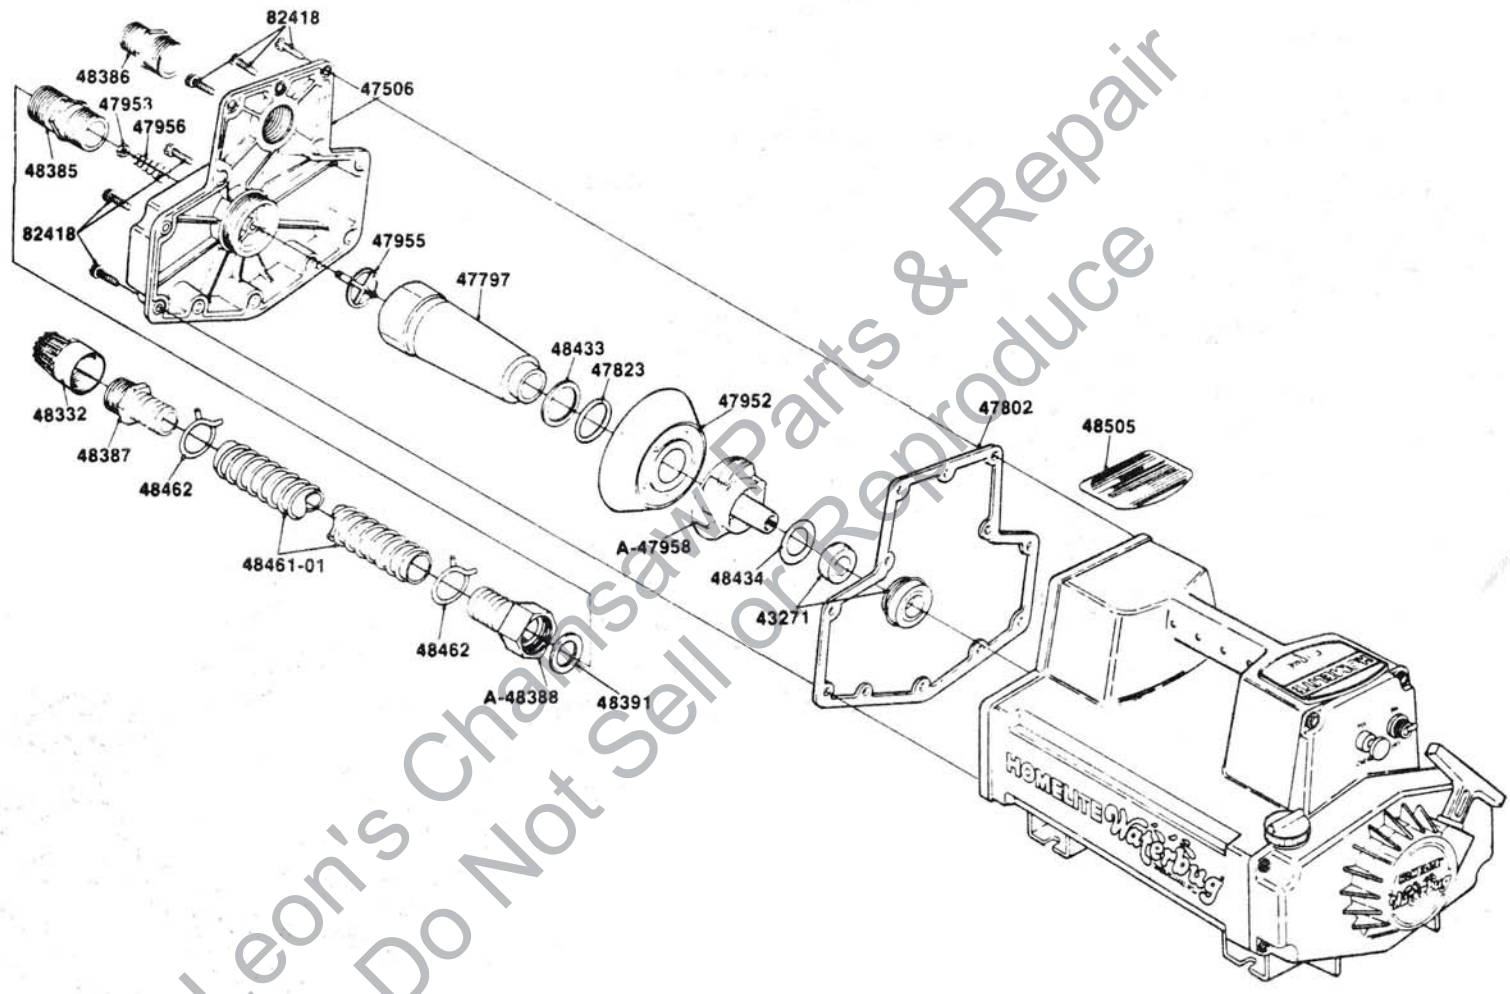

PARTS LIST

HOMELITE®

Waterbug

MODEL P100
P100-1

HOMELITE-TERRY
TEXTRON

**WATERBUG
(P100-1)
FIGURE 1**

**WATERBUG
(P100-1)
FIGURE 2**

ALWAYS FURNISH MODEL AND SERIAL NUMBER WHEN ORDERING PARTS.

WATERBUG (P100-1)

FIGURE 3

Leon's Chainsaw Parts & Repair
Do Not Sell or Reproduce

WATERBUG (P100-1)

FIGURE 4

**WATERBUG
(P100-1)
FIGURE 5**

**CARBURETOR
WALBRO #HDC-68**

A-47809

ALWAYS FURNISH MODEL AND SERIAL NUMBER WHEN ORDERING PARTS.

ACCESSORIES

A-48467 (opt.)

Hose & Fitting (25 ft.)

48387

Includes:

A-48388

COUPLING- Male