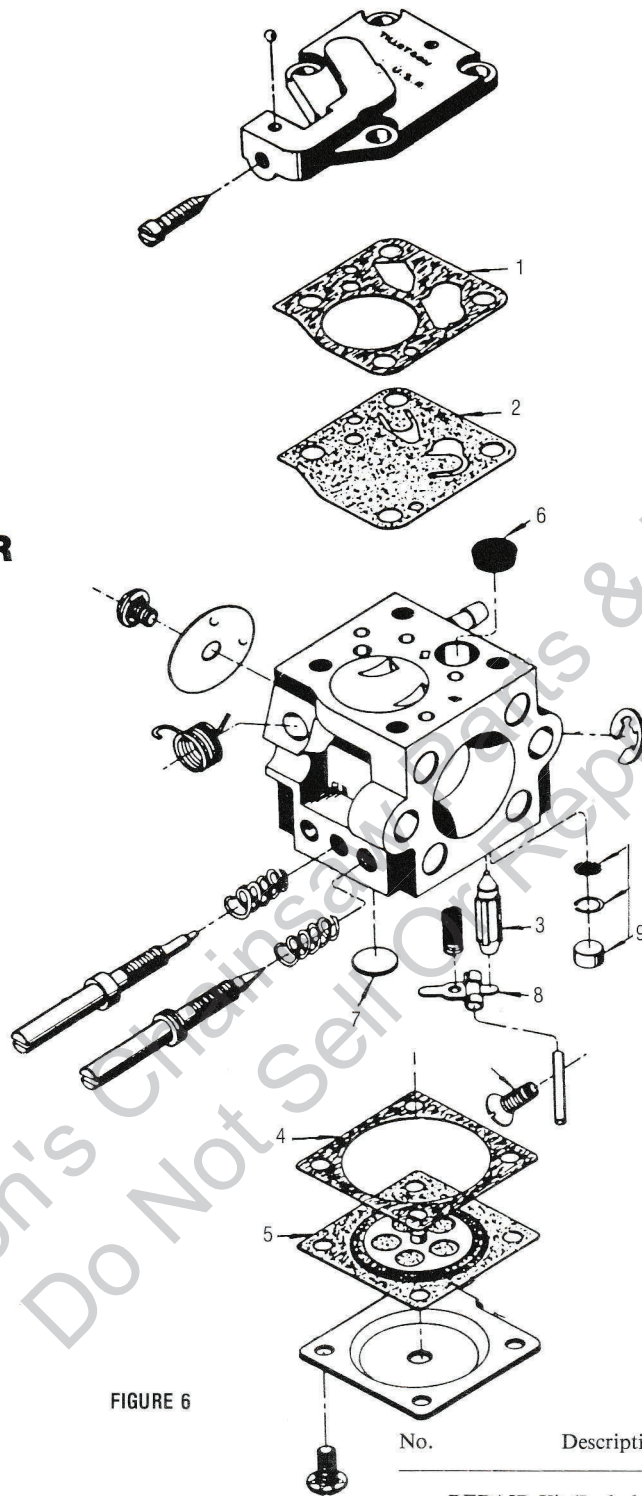

ALWAYS FURNISH MODEL AND SERIAL NUMBER WHEN ORDERING PARTS.

MODEL 54

FIGURE 4

No.	Description	Part No.	Qty.	No.	Description	Part No.	Qty.
1	HANDLE-Bar	7748963	1	19	SCREW-(6 x 65)	7748981	1
2	THROTTLE-Trigger Kit	7748964	1	21	WASHER	7748983	1
3	THROTTLE-Trigger Rod-Kit	7748965	1	22	SCREW-(3.5 x 6.5)	7748984	1
4	PIN,-Throttle Lock-Kit	7748966	1	23	F.H. PIN	7748985	1
5	SCREW-(3.5 x 19)	7748967	4	24	COVER-Plate	7748986	1
6	ISOLATOR	7748968	2	25	SCREW-(3.5 x 13)	7748987	1
7	SCREW-(4.2 x 16)	7748942	4	26	WASHER	7748988	1
8	NUT (MS)	7748970	1	27	REPAIR-Set 'Springs'	7748989	1
9	COVER-Throttle-Handle	7748971	1	28	REPAIR-Set 'ADJ'	7748990	1
10	ISOLATOR-Repair Kit	7748972	1	29	REPAIR-Set H.P. Includes #30	7748991	1
11	ISOLATOR	7748973	1	30	REPAIR-Set H.P. Includes #29	7748991	1
12	WASHER	7748974	1	31	HAND-Guard	7748992	1
13	TUBE	7748975	1	32	SCREW	7748993	8
14	ISOLATOR	7748976	1	33	SUPPORT	7748994	1
15	CIRCLIP	7748977	1	34	CHAIN-Guard	7748995	1
16	SCREW	7748978	4	35	GUIDE-Shoe	7748996	2
17	WASHER	7748979	1	36	BREAK-Band Includes #23	7748997	1
18	LOCK-Washer	7748980	1				

ALWAYS FURNISH MODEL AND SERIAL NUMBER WHEN ORDERING PARTS.

MODEL 54

CARBURETOR PARTS LIST 7749056 HU-63-A

FIGURE 6

No.	Description	Part No.	Qty.
	REPAIR-Kit (Includes 1 to 8)	7749057	1
	DIAPHRAGM AND GASKET Set (1, 2, 4, 5)	7749006	1
1	FUEL-Pump Gasket	7749002	1
2	FULL-Pump Diaphragm	7749003	1
3	INLET-Needle	59717	1
4	DIAPHRAGM-Gasket	94938	1
5	DIAPHRAGM	94936	1
6	INLET-Screen	58974	1
7	WELCH-Plug	94933	1
8	INLET-Control Lever	94934	1
9	CHECK-Valve	7749004	1