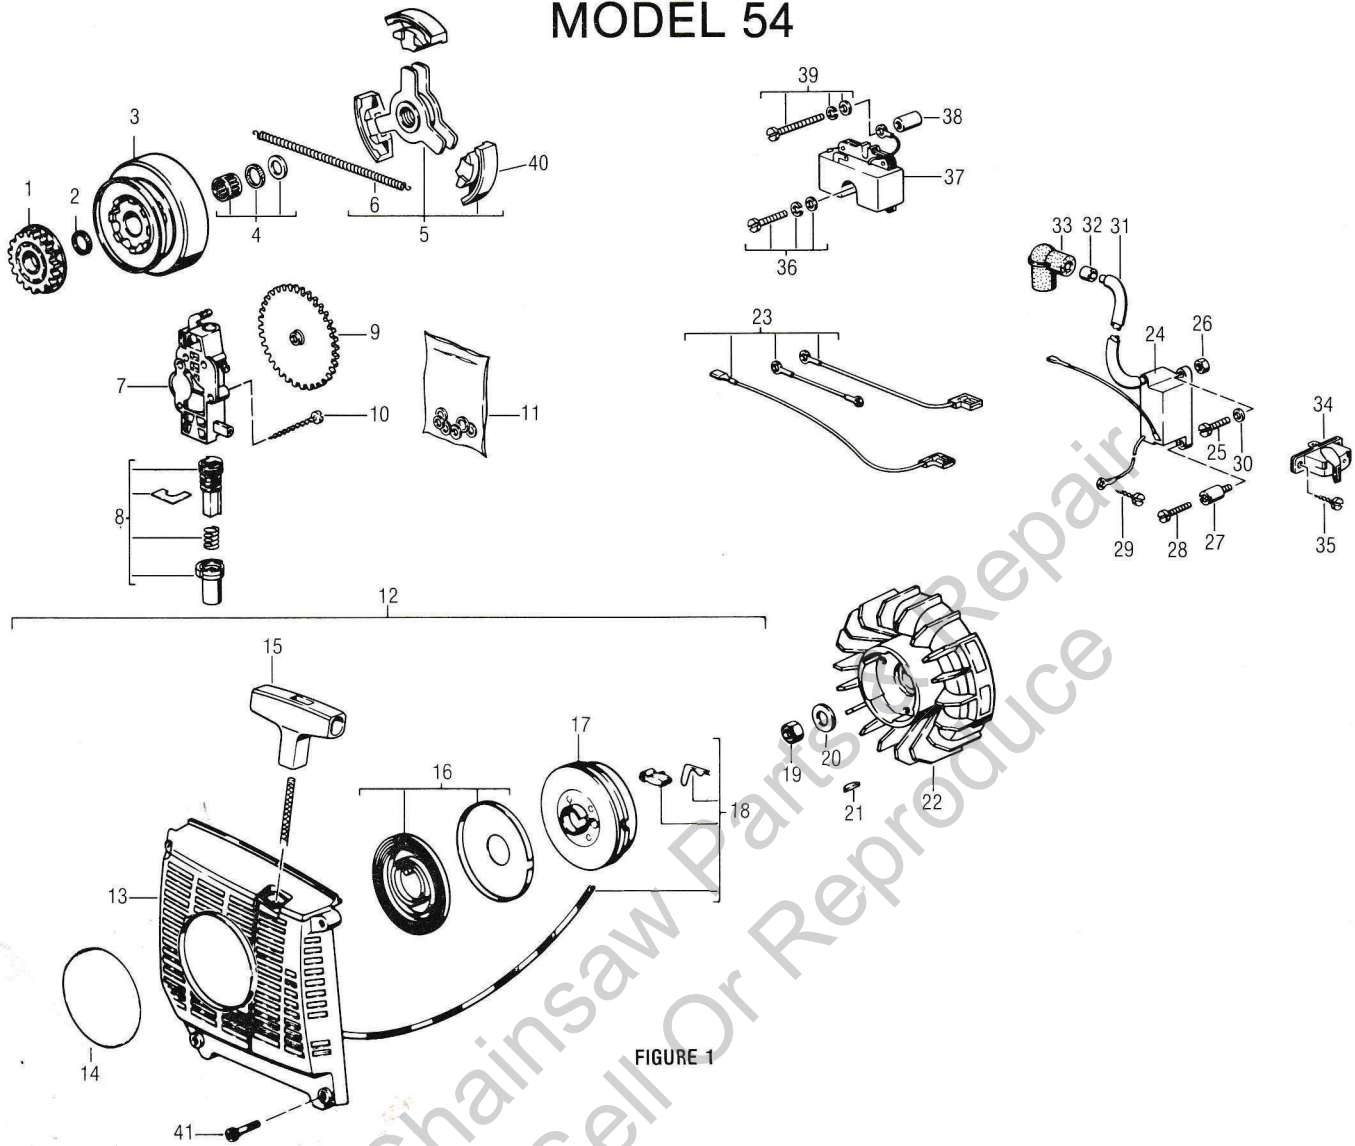

HOMELITE®

MODEL-54

CHAIN SAW PARTS LIST

Leon's Chainsaw Parts & Repair
Do Not Sell Or Reproduce

MODEL 54

FIGURE 1

No.	Description	Part No.	Qty.	No.	Description	Part No.	Qty.
1	ACTIVATOR	7749031	1	22	ROTOR-Magneto	7749011	1
2	BEARING-Needle Kit Includes #4	7749032	1	23	LEAD-Ignition Kit	7749018	1
3	SPROCKET-and Drum .325P 8T	7749033	1	24	IGNITION-Coil	7749019	1
4	BEARING-Needle Kit Includes #2	7749032	1	25	F.H. SCREW-(4 x 16)	7749020	1
5	CLUTCH-Ass'y Includes 6, 40	7749035	1	26	NUT	7748998	1
6	SPRING	7749036	1	27	STUD	7749021	1
7	OIL-Pump Ass'y	7749037	1	28	F.H. SCREW-(4 x 20)	7749022	1
8	REGULATOR-Oil Pump	7749038	1	29	SCREW-(3.9 x 13)	7749023	1
9	PUMP-Drive Sprocket	7749039	1	30	WASHER	7749024	2
10	SCREW-(4,2 x 32)	7749040	1	31	HOSE	7749025	1
11	PUMP-"O" Ring and Sealkit	7749041	1	32	HOSE	7749026	1
12	HOUSING-Fan Ass'y Includes #13 to 18	7749042	1	33	TERMINAL-Spark Plug	7749027	1
13	HOUSING	7749043	1	34	SWITCH	7749028	1
14	DECAL	7749044	1	35	SCREW-(3.5 x 13)	7749029	1
15	STARTER-Grip	7749045	1	36	F.H. SCREW-(5 x 20)	7749015	1
16	REWIND-Spring	7749046	1	37	MODULE-and Core	7749014	1
17	ROPE-Pulley	7749047	1	38	SPACER	7749016	1
18	PAWL-Starter Kit	7749048	1	39	F.H. SCREW-(5 x 30)	7749017	1
19	HEX.-Nut	7749013	1	40	SHOE CLUTCH	7749049	3
20	TENSION-Washer	7749012	1	41	SCREW	7748993	4
21	KEY-Woodruff	7749030	1				