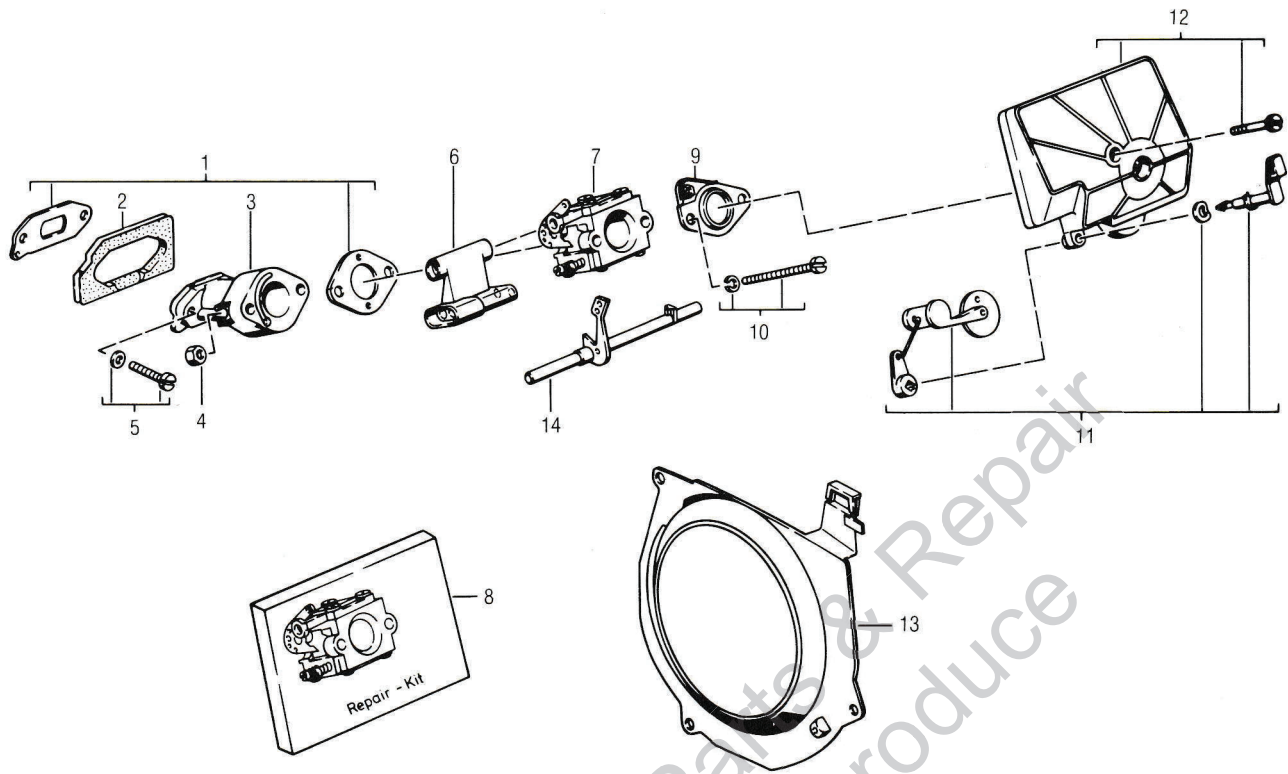

ALWAYS FURNISH MODEL AND SERIAL NUMBER WHEN ORDERING PARTS.

MODEL 54

FIGURE 4

No.	Description	Part No.	Qty.	No.	Description	Part No.	Qty.
1	HANDLE-Bar	7748963	1	19	SCREW-(6 x 65)	7748981	1
2	THROTTLE-Trigger Kit	7748964	1	21	WASHER	7748983	1
3	THROTTLE-Trigger Rod-Kit	7748965	1	22	SCREW-(3.5 x 6.5)	7748984	1
4	PIN,-Throttle Lock-Kit	7748966	1	23	F.H. PIN	7748985	1
5	SCREW-(3.5 x 19)	7748967	4	24	COVER-Plate	7748986	1
6	ISOLATOR	7748968	2	25	SCREW-(3.5 x 13)	7748987	1
7	SCREW-(4.2 x 16)	7748942	4	26	WASHER	7748988	1
8	NUT (MS)	7748970	1	27	REPAIR-Set 'Springs'	7748989	1
9	COVER-Throttle-Handle	7748971	1	28	REPAIR-Set 'ADJ'	7748990	1
10	ISOLATOR-Repair Kit	7748972	1	29	REPAIR-Set H.P. Includes #30	7748991	1
11	ISOLATOR	7748973	1	30	REPAIR-Set H.P. Includes #29	7748991	1
12	WASHER	7748974	1	31	HAND-Guard	7748992	1
13	TUBE	7748975	1	32	SCREW	7748993	8
14	ISOLATOR	7748976	1	33	SUPPORT	7748994	1
15	CIRCLIP	7748977	1	34	CHAIN-Guard	7748995	1
16	SCREW	7748978	4	35	GUIDE-Shoe	7748996	2
17	WASHER	7748979	1	36	BREAK-Band Includes #23	7748997	1
18	LOCK-Washer	7748980	1				

ALWAYS FURNISH MODEL AND SERIAL NUMBER WHEN ORDERING PARTS.

MODEL 54

FIGURE 5

No.	Description	Part No.	Qty.	No.	Description	Part No.	Qty.
1	GASKET-Set	7749050	1	8	CARB.-Repair Kit	7749057	1
2	SEALING-Plate	7749051	1	9	FIXING-Plate	7749058	1
3	MANIFOLD	7749052	1	10	SCREW	7749059	2
4	NUT	7749053	2	11	CHOKE-Lever Repair Kit	7749060	1
5	SCREW	7749054	2	12	AIR-Filter Ass'y	7749061	1
6	CARB.-Screw Guide	7749055	1	13	AIR-Guide	7749062	1
7	CARBURETOR-Ass'y	7749056	1	14	GAS-Lever Shaft	7749063	1