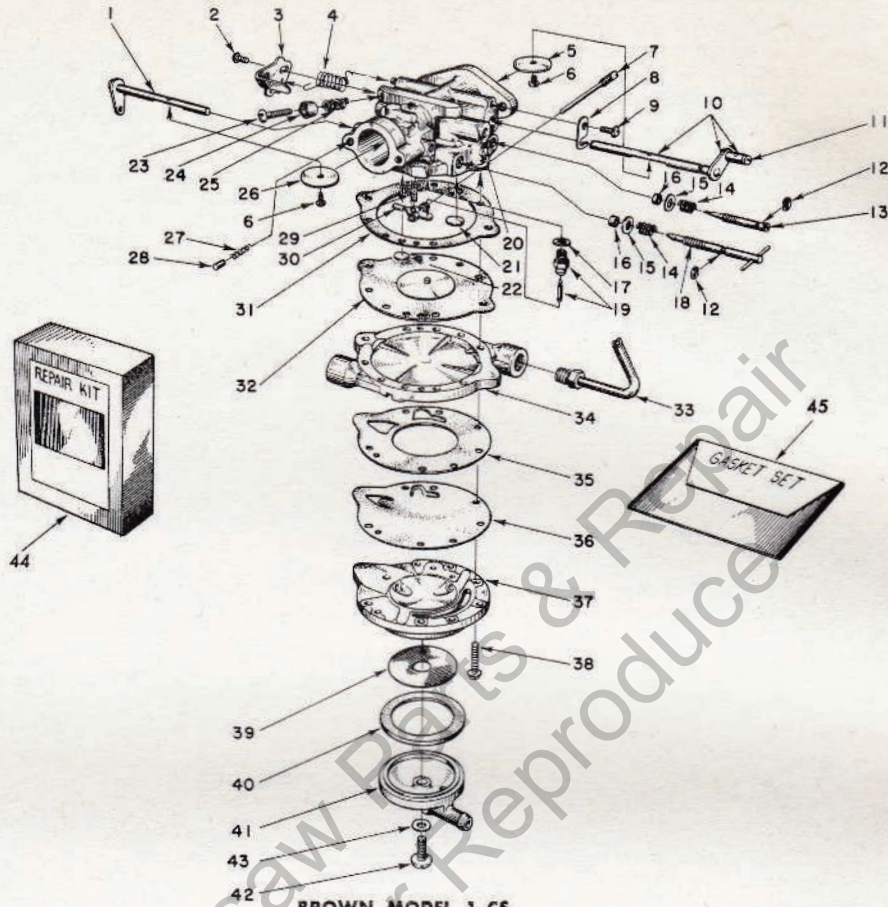

CARBURETOR PARTS

Homelite Chain Saw

Assembly Number
A-74866

BROWN MODEL 1-CS

Index No.	Part No.	Description	No. Required	Index No.	Part No.	Description	No. Required
	A-74866	CARBURETOR (Brown Model 1-CS)	1			Includes	
		Includes		21	†74977	PLUG—Welch	1
1	A-74992	SHAFT & LEVER—choke	1	22	†74978	PLUG—Welch	1
2	‡77042	SCREW—stop lever, 4-40 x 1/4 truss hd.	1	23	77040	SCREW—idle stop, 6-32 x 3/16 rd. hd.	1
3	74989	LEVER—throttle stop	1	24	*77011	CUP—idle stop screw	1
4	‡74990	SPRING—throttle return	1	25	77010	SPRING—idle stop screw	1
5	74980	SHUTTER—throttle	1	26	74991	SHUTTER—choke	1
6	77044	SCREW—shutter	2	27	77017	SPRING—choke friction	1
7	A-77326	PIN—inlet control lever	1	28	77018	PIN—choke friction	1
8	‡74981	CLIP—throttle shaft	1	29	‡77015	SPRING—tension	1
9	‡77041	SCREW—6-32 x 1/4 pan hd.	1	30	‡77016	LEVER—inlet control	1
10	A-74983	SHAFT & LEVER—throttle	1	31	†77030	GASKET—main diaphragm	1
		Includes		32	†A-77236	DIAPHRAGM—main	1
11	77045	SCREW—swivel, 6-32 x 1/4 rd. hd.	1	33	A-77037	LINE—activator (not part of A-74866)	
12	‡77004	CLIP—spring retaining	2			Carburetor	1
13	‡A-77251	SCREW—idle adjustment (includes 77004 clip)	1	34	77024	COVER—main diaphragm	1
14	‡77005	SPRING—adjustment screw	2	35	†77025	GASKET—pump body	1
15	‡77006	WASHER—flat	2	36	†77026	DIAPHRAGM—pump	1
16	‡77007	RING—square	2	37	77027	BODY—fuel pump	1
17	‡77346	GASKET—copper	1	38	77160	SCREW—body, 6-32 x 3/4 pan hd.	6
18	‡A-77001	SCREW—main adjustment (includes 77004 clip)	1	39	‡77028	SCREEN—fuel inlet strainer	1
19	‡A-77327	NEEDLE & SEAT—inlet (includes 77267 gasket)	1	40	†77029	GASKET—strainer	1
20	A-77060	BODY—service	1	41	77031	COVER—fuel pump	1
				42	77043	SCREW—turret, 8-32 x 3/16 truss hd.	1
				43	74997	GASKET—fibre	1
				44	77033	KIT—repair parts (RK-150)	1
				45	‡77032	GASKET SET (GS-150)	1